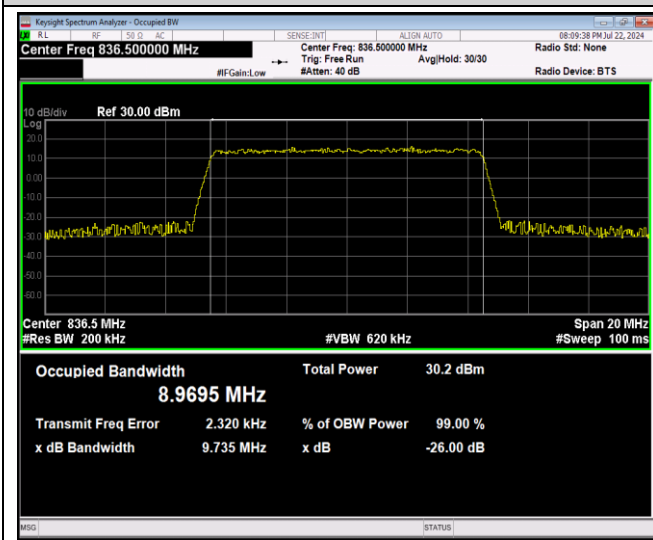

Band5-10MHz-64QAM-20525-50RB#0

Band7-5MHz-QPSK-20775-25RB#0