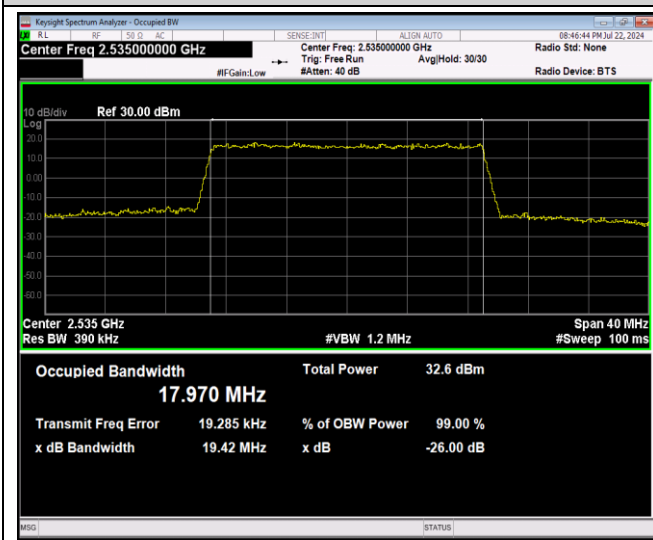

Band7-20MHz-QPSK-21100-100RB#0

Band7-20MHz-16QAM-20850-100RB#0