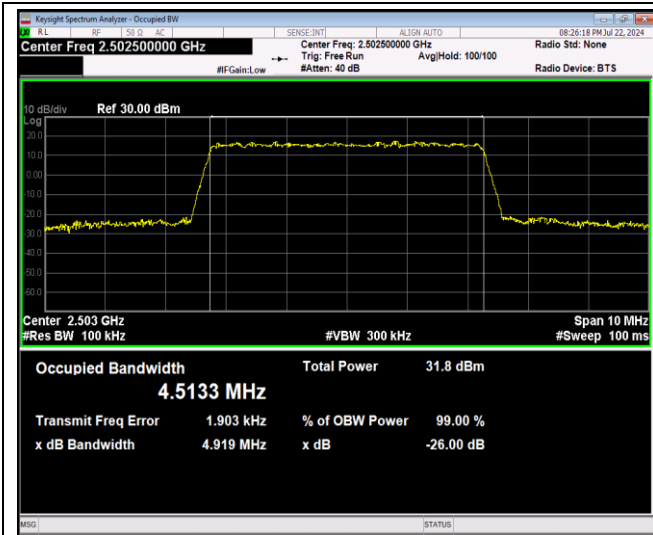

Band7-5MHz-QPSK-20775-25RB#0

Band7-5MHz-QPSK-21425-25RB#0