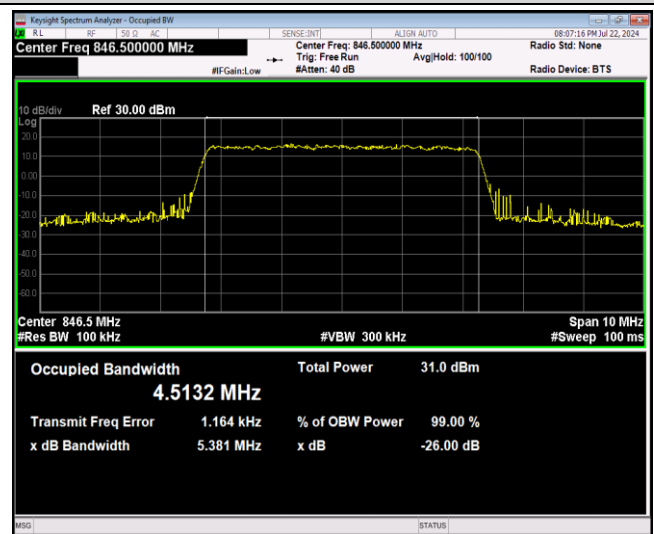

Band5-5MHz-16QAM-20425-25RB#0

Band5-5MHz-16QAM-20525-25RB#0

Band5-5MHz-16QAM-20625-25RB#0

Band5-5MHz-64QAM-20425-25RB#0

Band5-5MHz-64QAM-20525-25RB#0

Band5-5MHz-64QAM-20625-25RB#0

Band5-10MHz-QPSK-20450-50RB#0