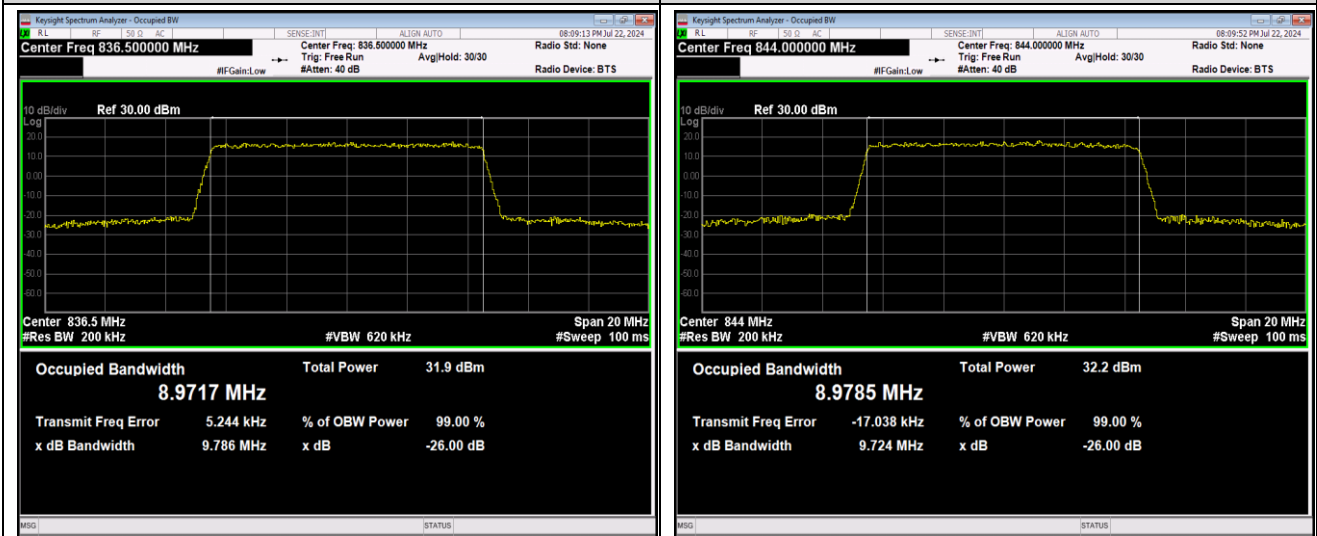

Band5-10MHz-QPSK-20525-50RB#0

Band5-10MHz-QPSK-20600-50RB#0

Band5-10MHz-16QAM-20450-50RB#0

Band5-10MHz-16QAM-20525-50RB#0