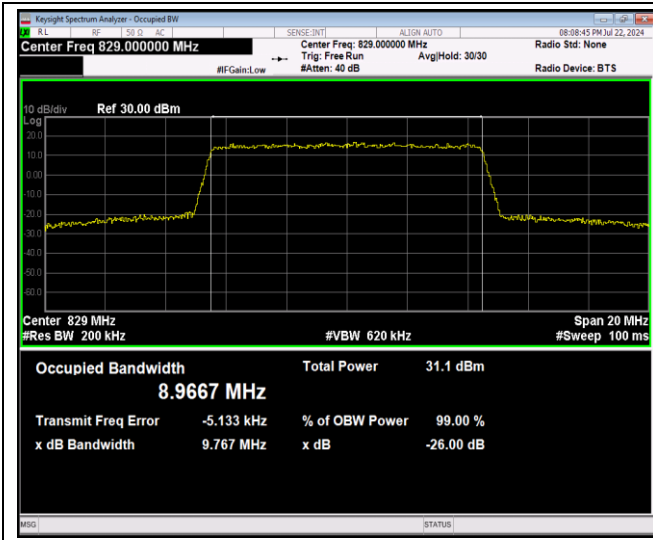

Band5-10MHz-16QAM-20450-50RB#0

Band5-10MHz-16QAM-20600-50RB#0