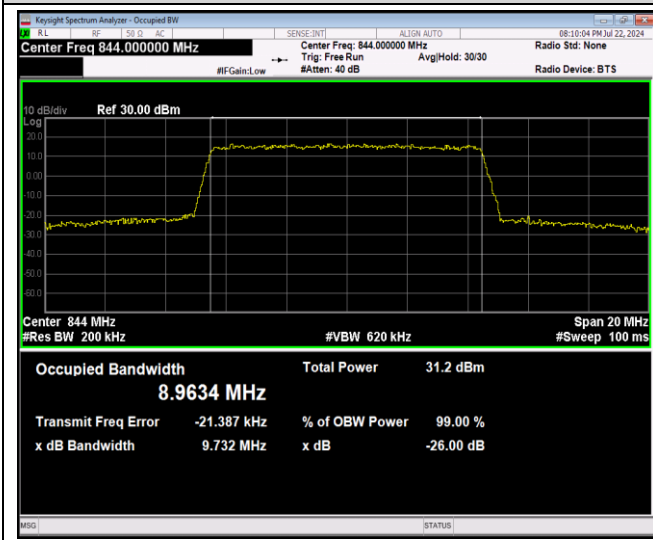

Band5-10MHz-QPSK-20525-50RB#0

Band5-10MHz-QPSK-20600-50RB#0

Band5-10MHz-16QAM-20450-50RB#0

Band5-10MHz-16QAM-20525-50RB#0

Band5-10MHz-16QAM-20600-50RB#0

Band5-10MHz-64QAM-20450-50RB#0

Band5-10MHz-64QAM-20525-50RB#0