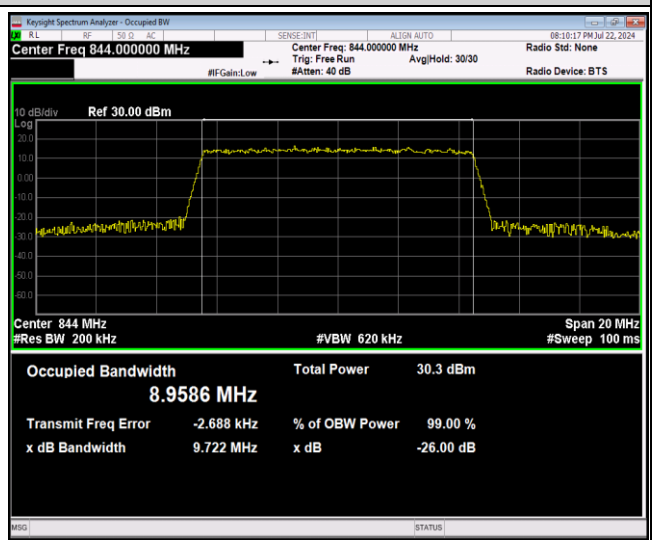

Band5-10MHz-64QAM-20600-50RB#0

Band7-5MHz-QPSK-21100-25RB#0