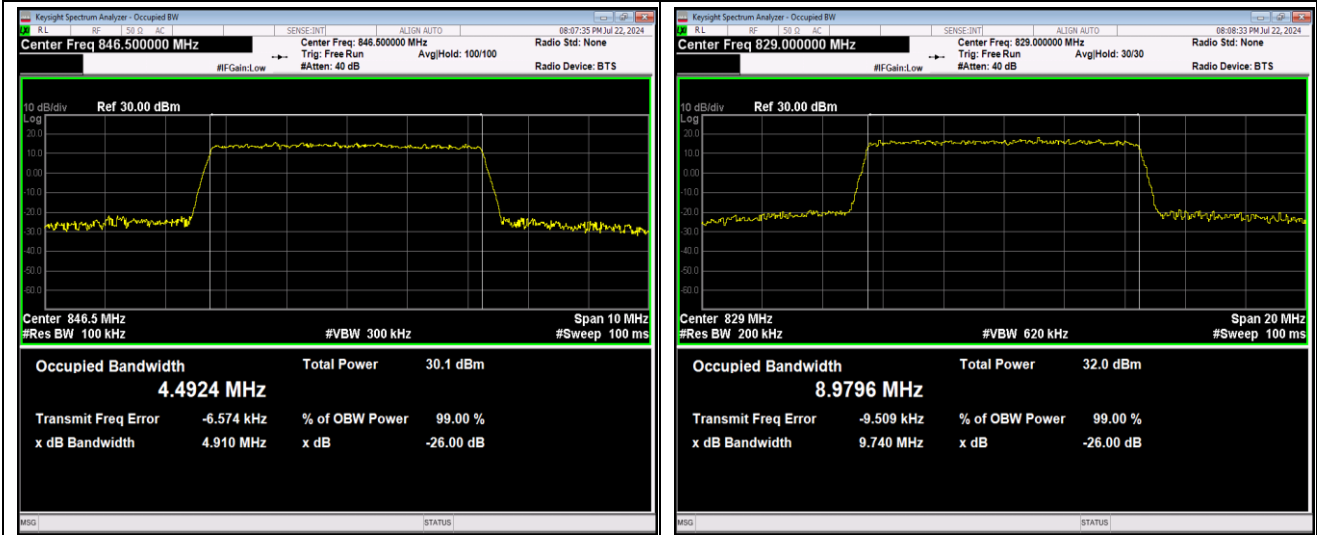

Band5-5MHz-16QAM-20425-25RB#0

Band5-5MHz-16QAM-20525-25RB#0

Band5-5MHz-16QAM-20625-25RB#0

Band5-5MHz-64QAM-20425-25RB#0

Band5-5MHz-64QAM-20525-25RB#0

Band5-5MHz-64QAM-20625-25RB#0

Band5-10MHz-QPSK-20450-50RB#0