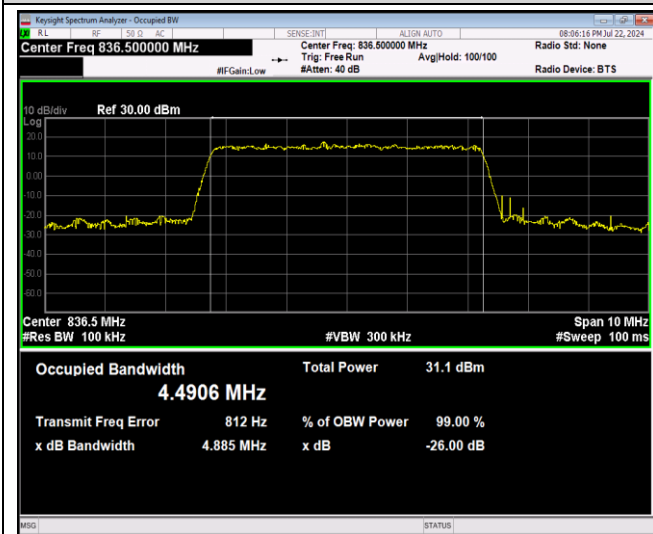

Band5-5MHz-16QAM-20525-25RB#0

Band5-5MHz-64QAM-20425-25RB#0