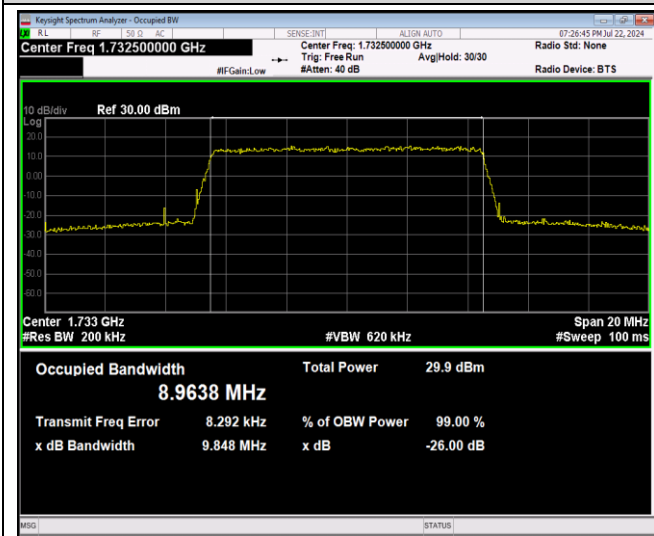

Band4-10MHz-16QAM-20175-50RB#0

Band4-10MHz-16QAM-20350-50RB#0

Band4-10MHz-64QAM-20000-50RB#0

Band4-10MHz-64QAM-20175-50RB#0

Band4-10MHz-64QAM-20350-50RB#0

Band4-15MHz-QPSK-20025-75RB#0

Band4-15MHz-QPSK-20175-75RB#0