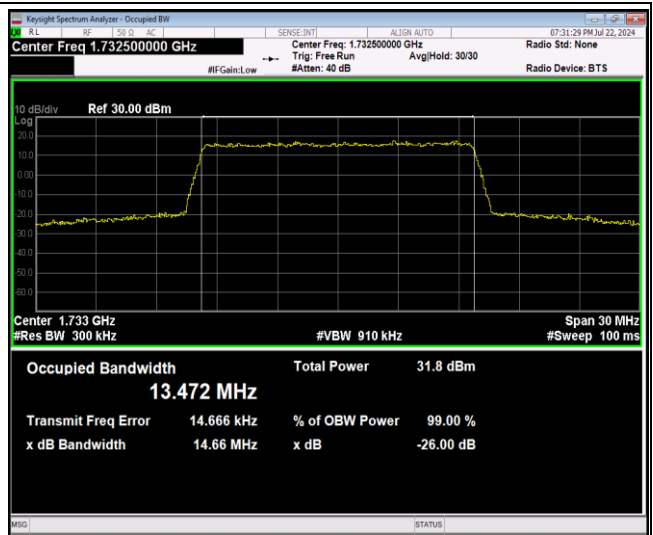

Band4-15MHz-QPSK-20175-75RB#0

Band4-15MHz-16QAM-20025-75RB#0