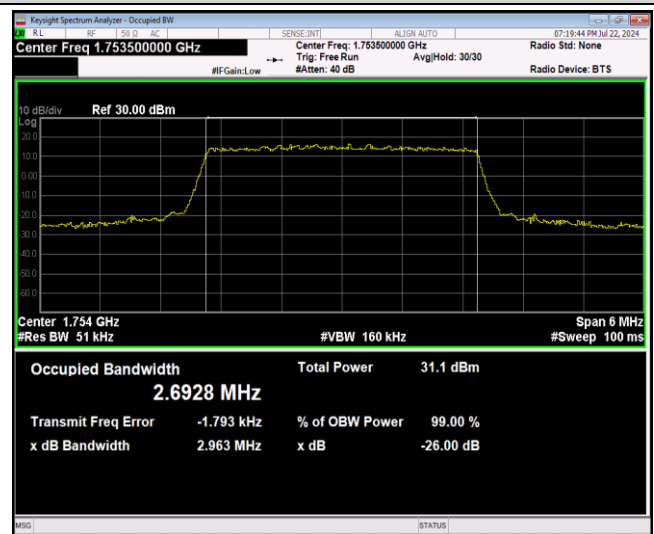

Band4-3MHz-QPSK-20385-15RB#0

Band4-3MHz-16QAM-20175-15RB#0