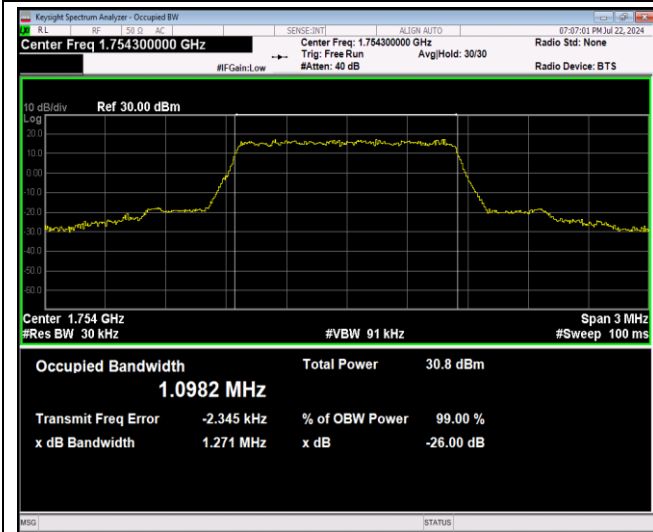

Band4-1.4MHz-QPSK-20393-6RB#0

Band4-1.4MHz-16QAM-20175-6RB#0