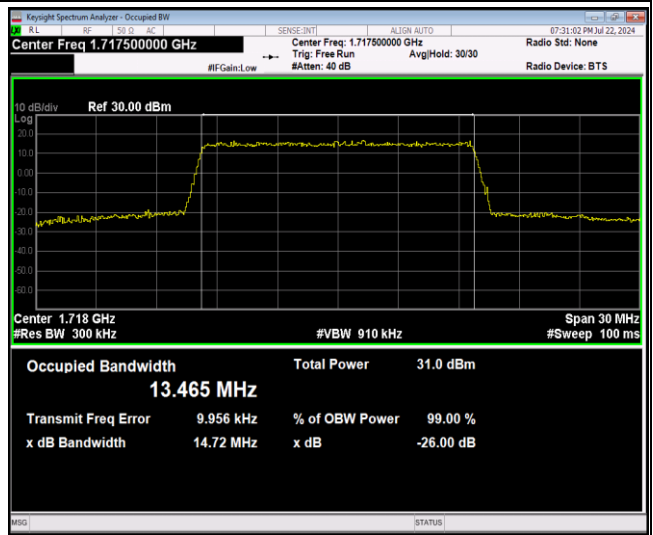

Band4-15MHz-16QAM-20025-75RB#0

Band4-15MHz-16QAM-20325-75RB#0