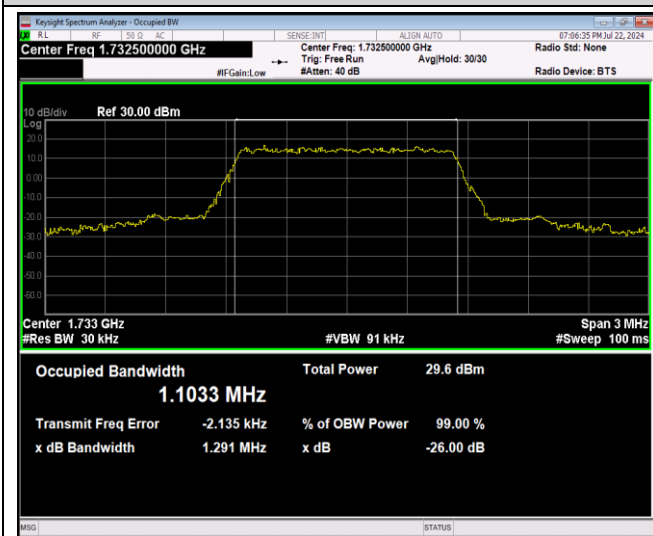

Band4-1.4MHz-16QAM-20175-6RB#0

Band4-1.4MHz-64QAM-19957-6RB#0