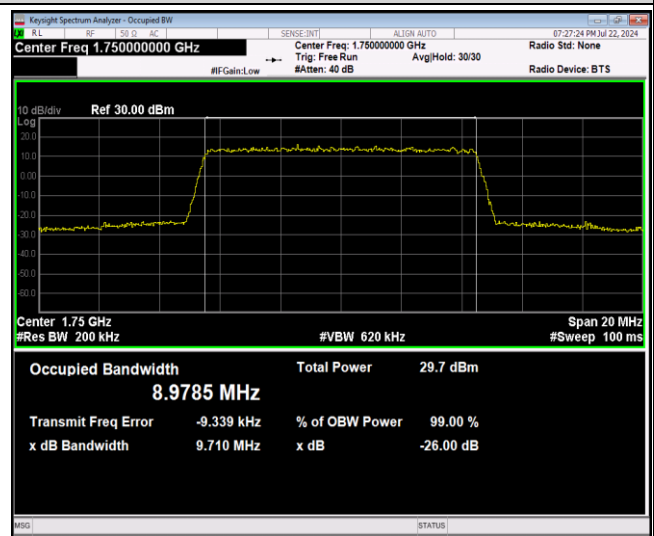

Band4-10MHz-16QAM-20175-50RB#0

Band4-10MHz-16QAM-20350-50RB#0

Band4-10MHz-64QAM-20000-50RB#0

Band4-10MHz-64QAM-20175-50RB#0

Band4-10MHz-64QAM-20350-50RB#0

Band4-15MHz-QPSK-20025-75RB#0

Band4-15MHz-QPSK-20175-75RB#0