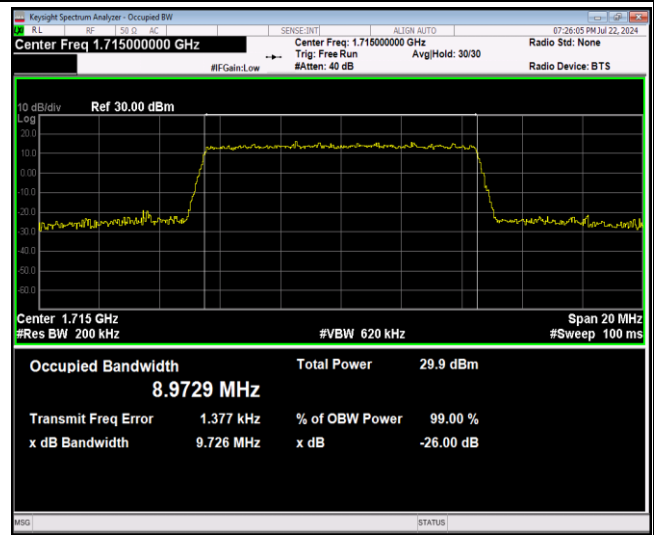

Band4-10MHz-16QAM-20175-50RB#0

Band4-10MHz-16QAM-20350-50RB#0

Band4-10MHz-64QAM-20000-50RB#0

Band4-10MHz-64QAM-20175-50RB#0

Band4-10MHz-64QAM-20350-50RB#0

Band4-15MHz-QPSK-20025-75RB#0

Band4-15MHz-QPSK-20175-75RB#0