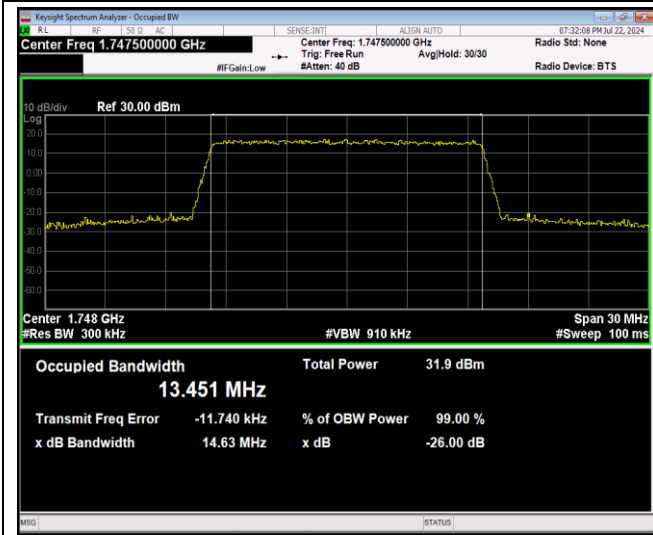

Band4-15MHz-QPSK-20325-75RB#0

Band4-15MHz-16QAM-20175-75RB#0