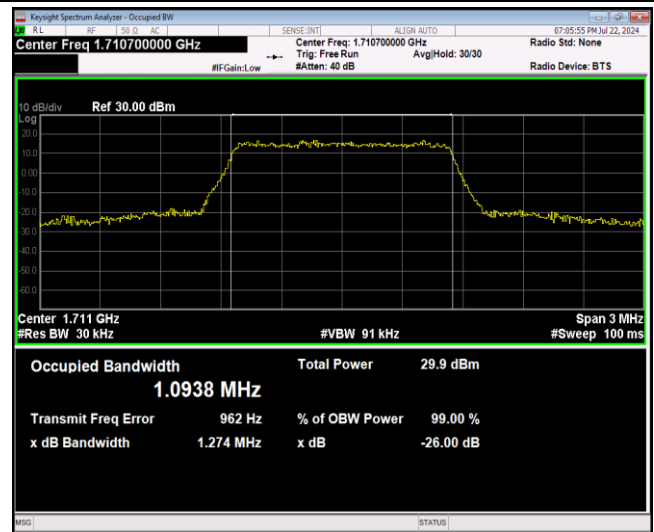

Band4-1.4MHz-16QAM-19957-6RB#0

Band4-1.4MHz-16QAM-20393-6RB#0