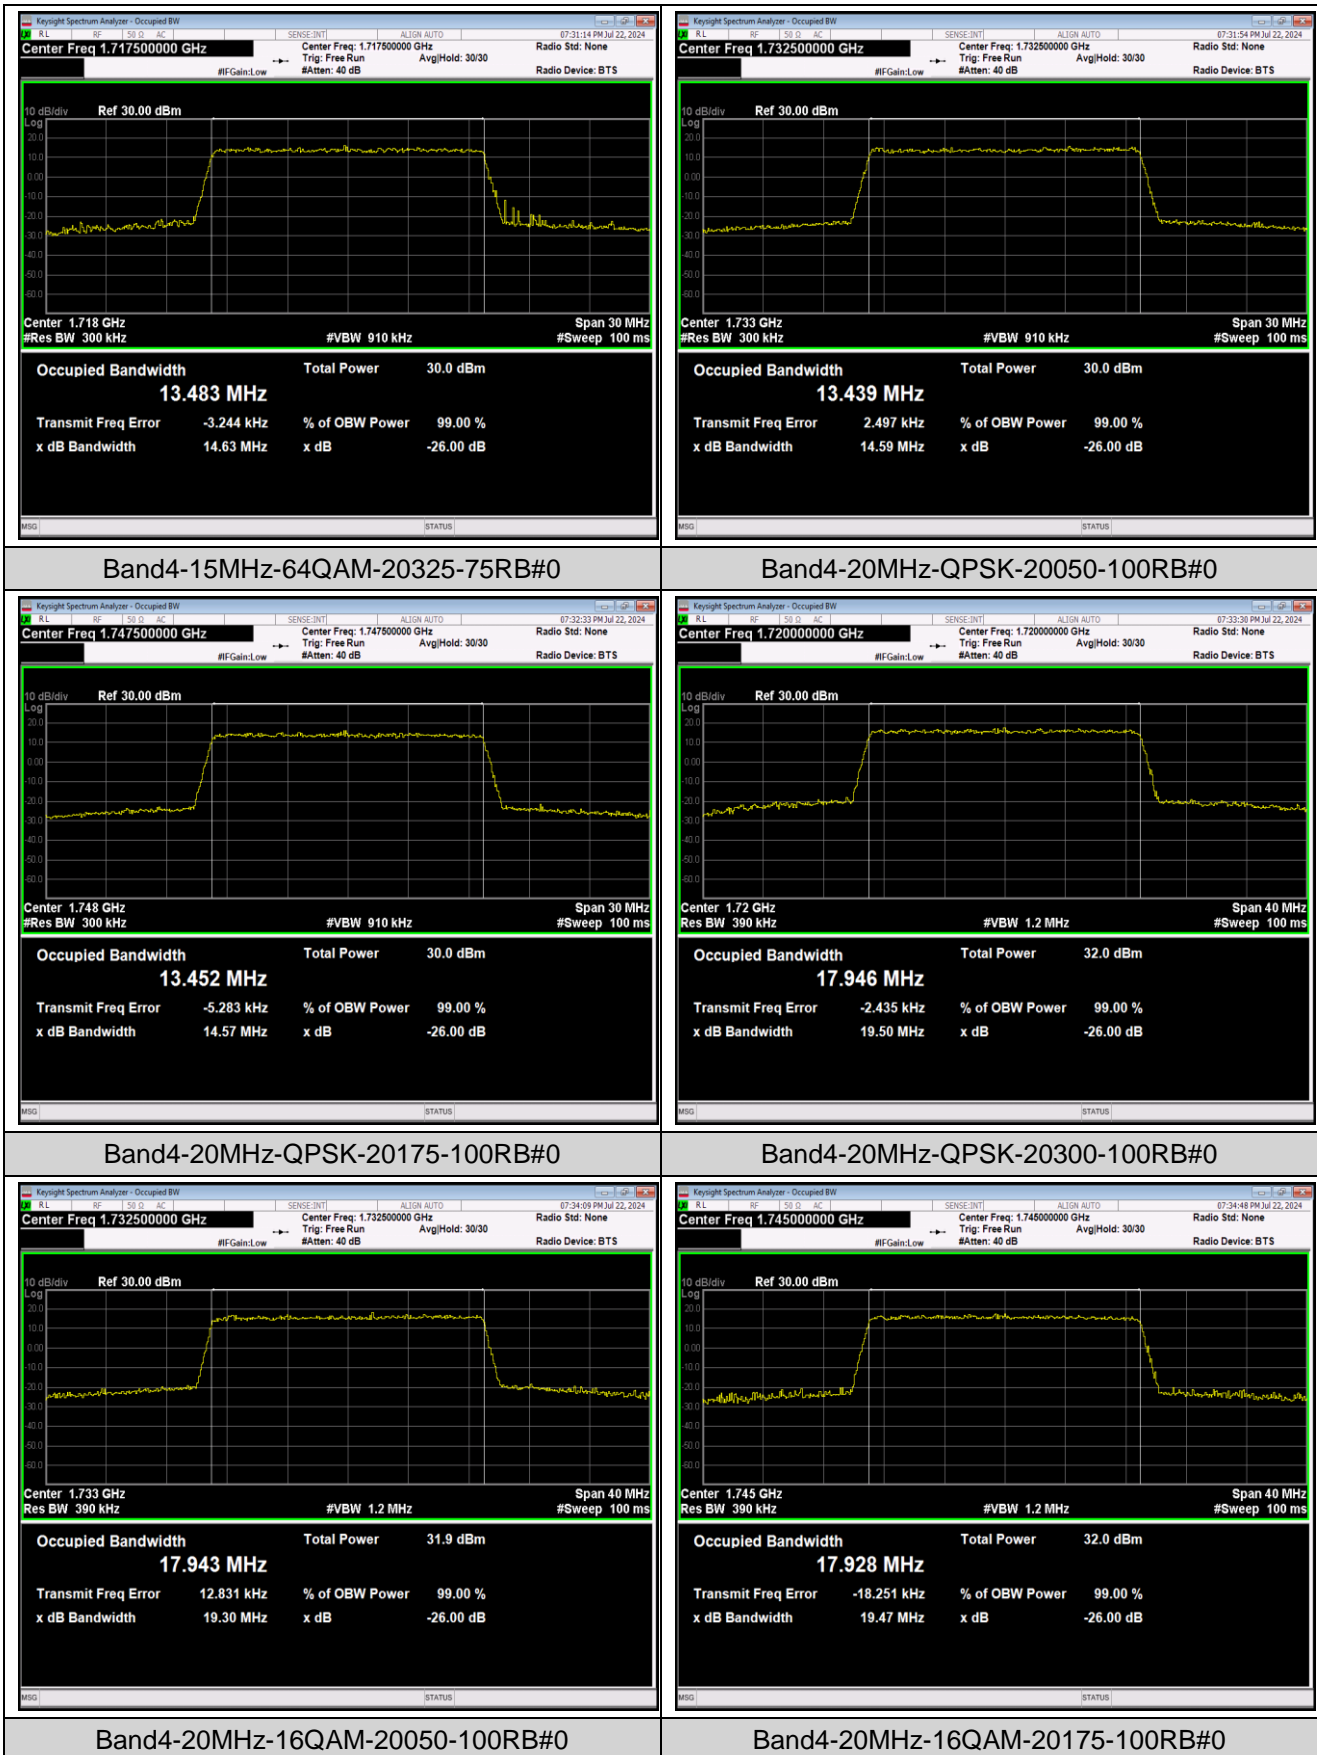

Band4-10MHz-16QAM-20175-50RB#0

Band4-10MHz-16QAM-20350-50RB#0

Band4-10MHz-64QAM-20000-50RB#0

Band4-10MHz-64QAM-20175-50RB#0

Band4-10MHz-64QAM-20350-50RB#0

Band4-15MHz-QPSK-20025-75RB#0

Band4-15MHz-QPSK-20175-75RB#0

Band4-15MHz-QPSK-20325-75RB#0

Band4-15MHz-16QAM-20025-75RB#0

Band4-15MHz-16QAM-20175-75RB#0

Band4-15MHz-16QAM-20325-75RB#0

Band4-15MHz-64QAM-20025-75RB#0

Band4-15MHz-64QAM-20175-75RB#0

Band4-20MHz-16QAM-20300-100RB#0

Band4-20MHz-64QAM-20050-100RB#0

Band4-20MHz-64QAM-20175-100RB#0

Band4-20MHz-64QAM-20300-100RB#0

Band5-1.4MHz-QPSK-20407-6RB#0

Band5-1.4MHz-QPSK-20525-6RB#0

Band5-1.4MHz-QPSK-20643-6RB#0

Band5-1.4MHz-16QAM-20407-6RB#0