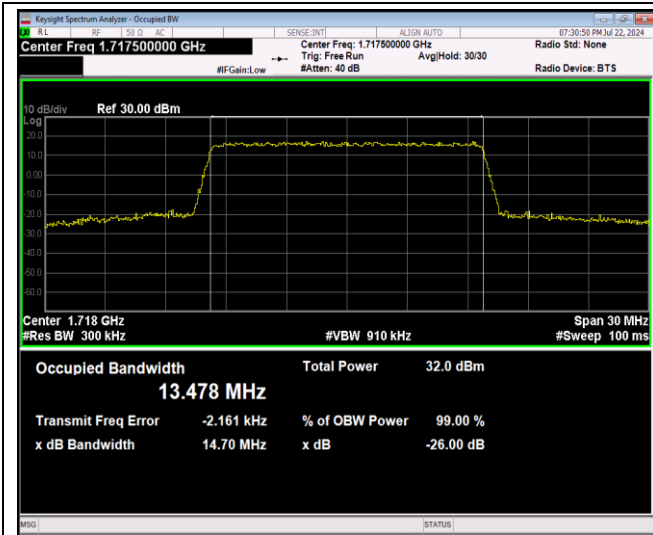

Band4-10MHz-16QAM-20175-50RB#0

Band4-10MHz-16QAM-20350-50RB#0

Band4-10MHz-64QAM-20000-50RB#0

Band4-10MHz-64QAM-20175-50RB#0

Band4-10MHz-64QAM-20350-50RB#0

Band4-15MHz-QPSK-20025-75RB#0

Band4-15MHz-QPSK-20175-75RB#0