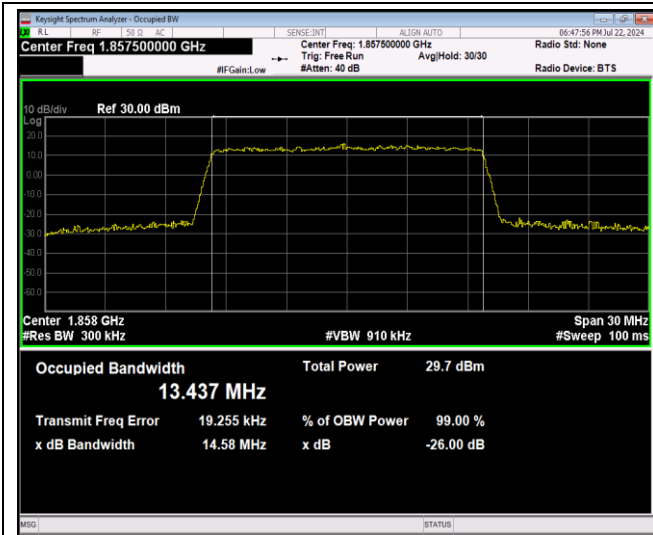

Band2-15MHz-64QAM-18675-75RB#0

Band2-15MHz-64QAM-19125-75RB#0