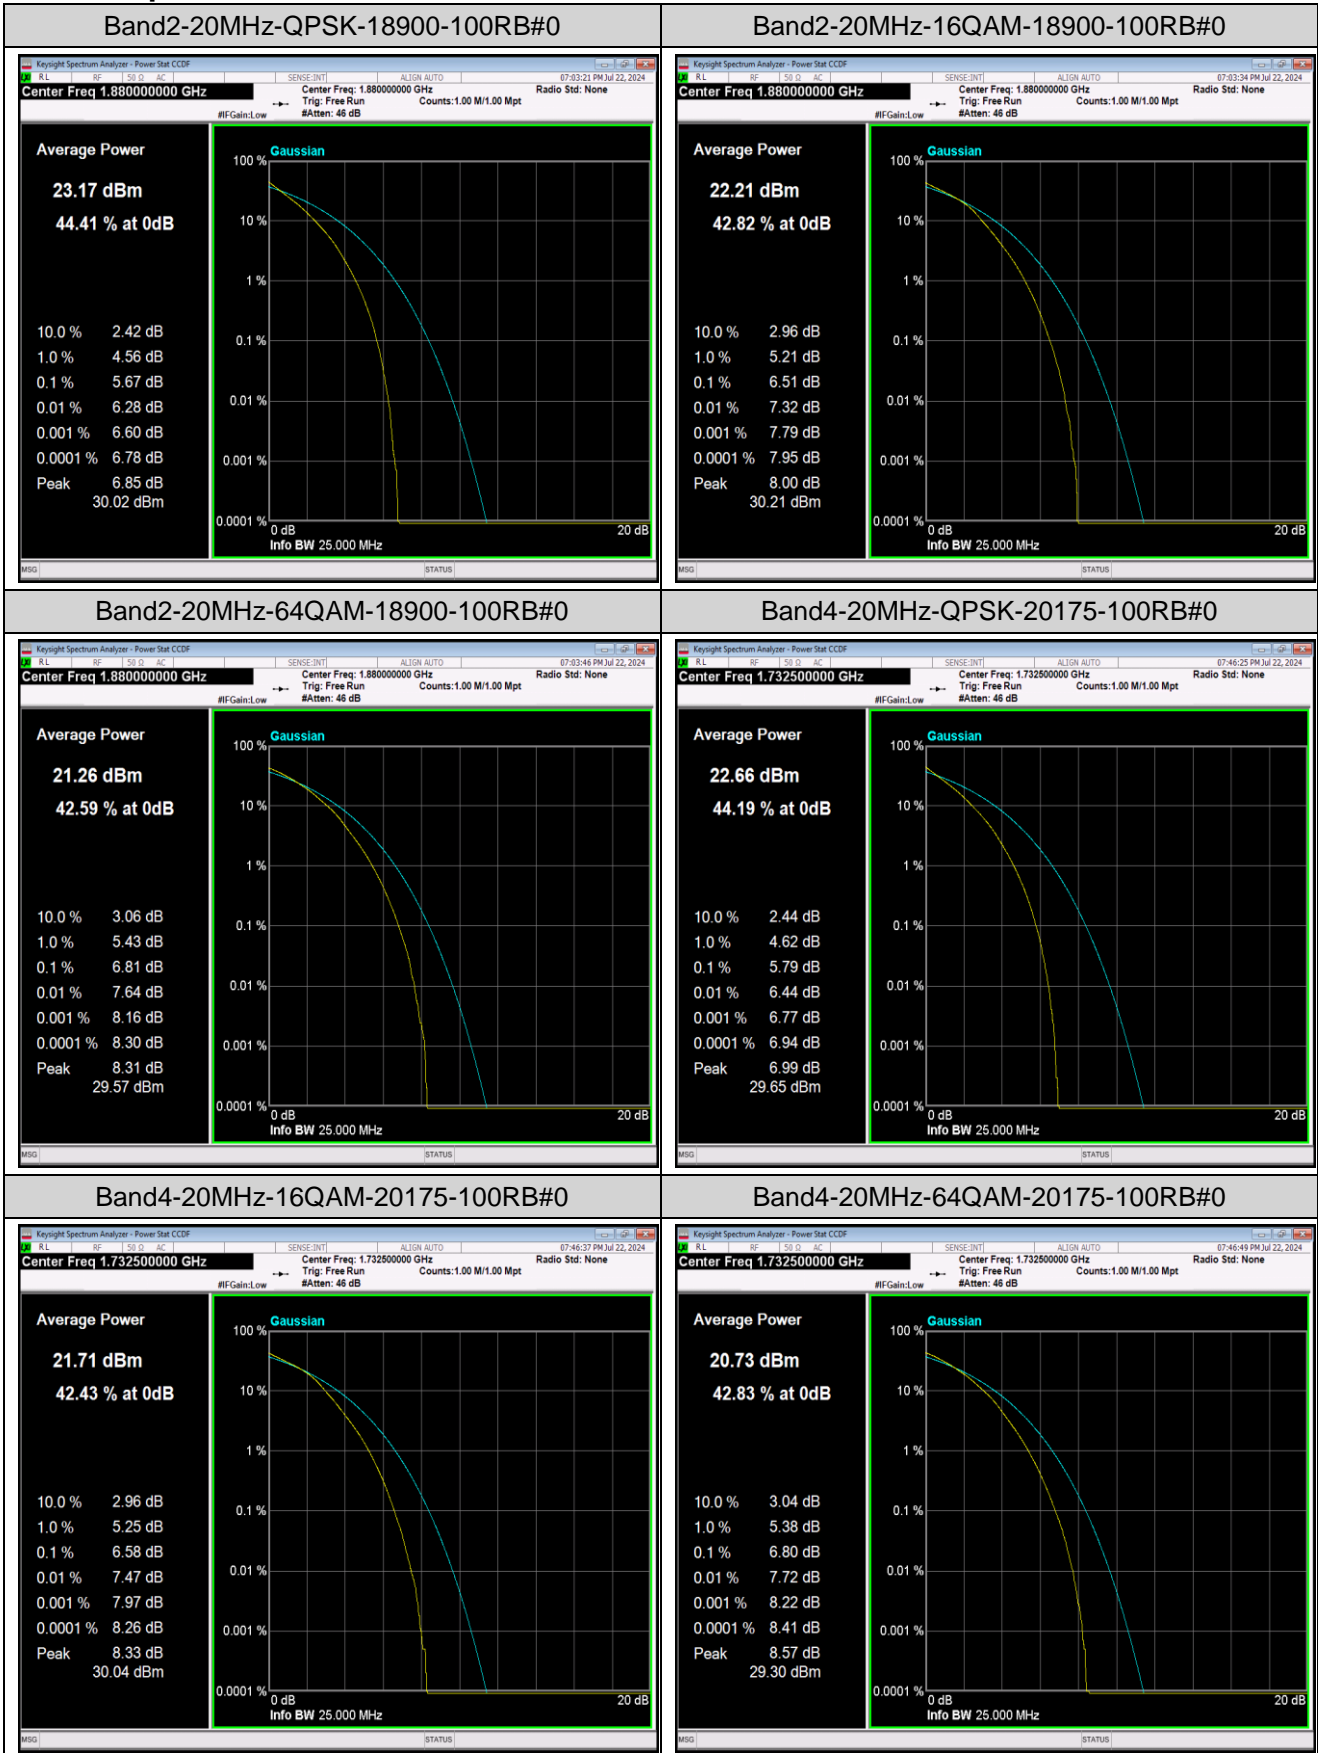

Test Graphs