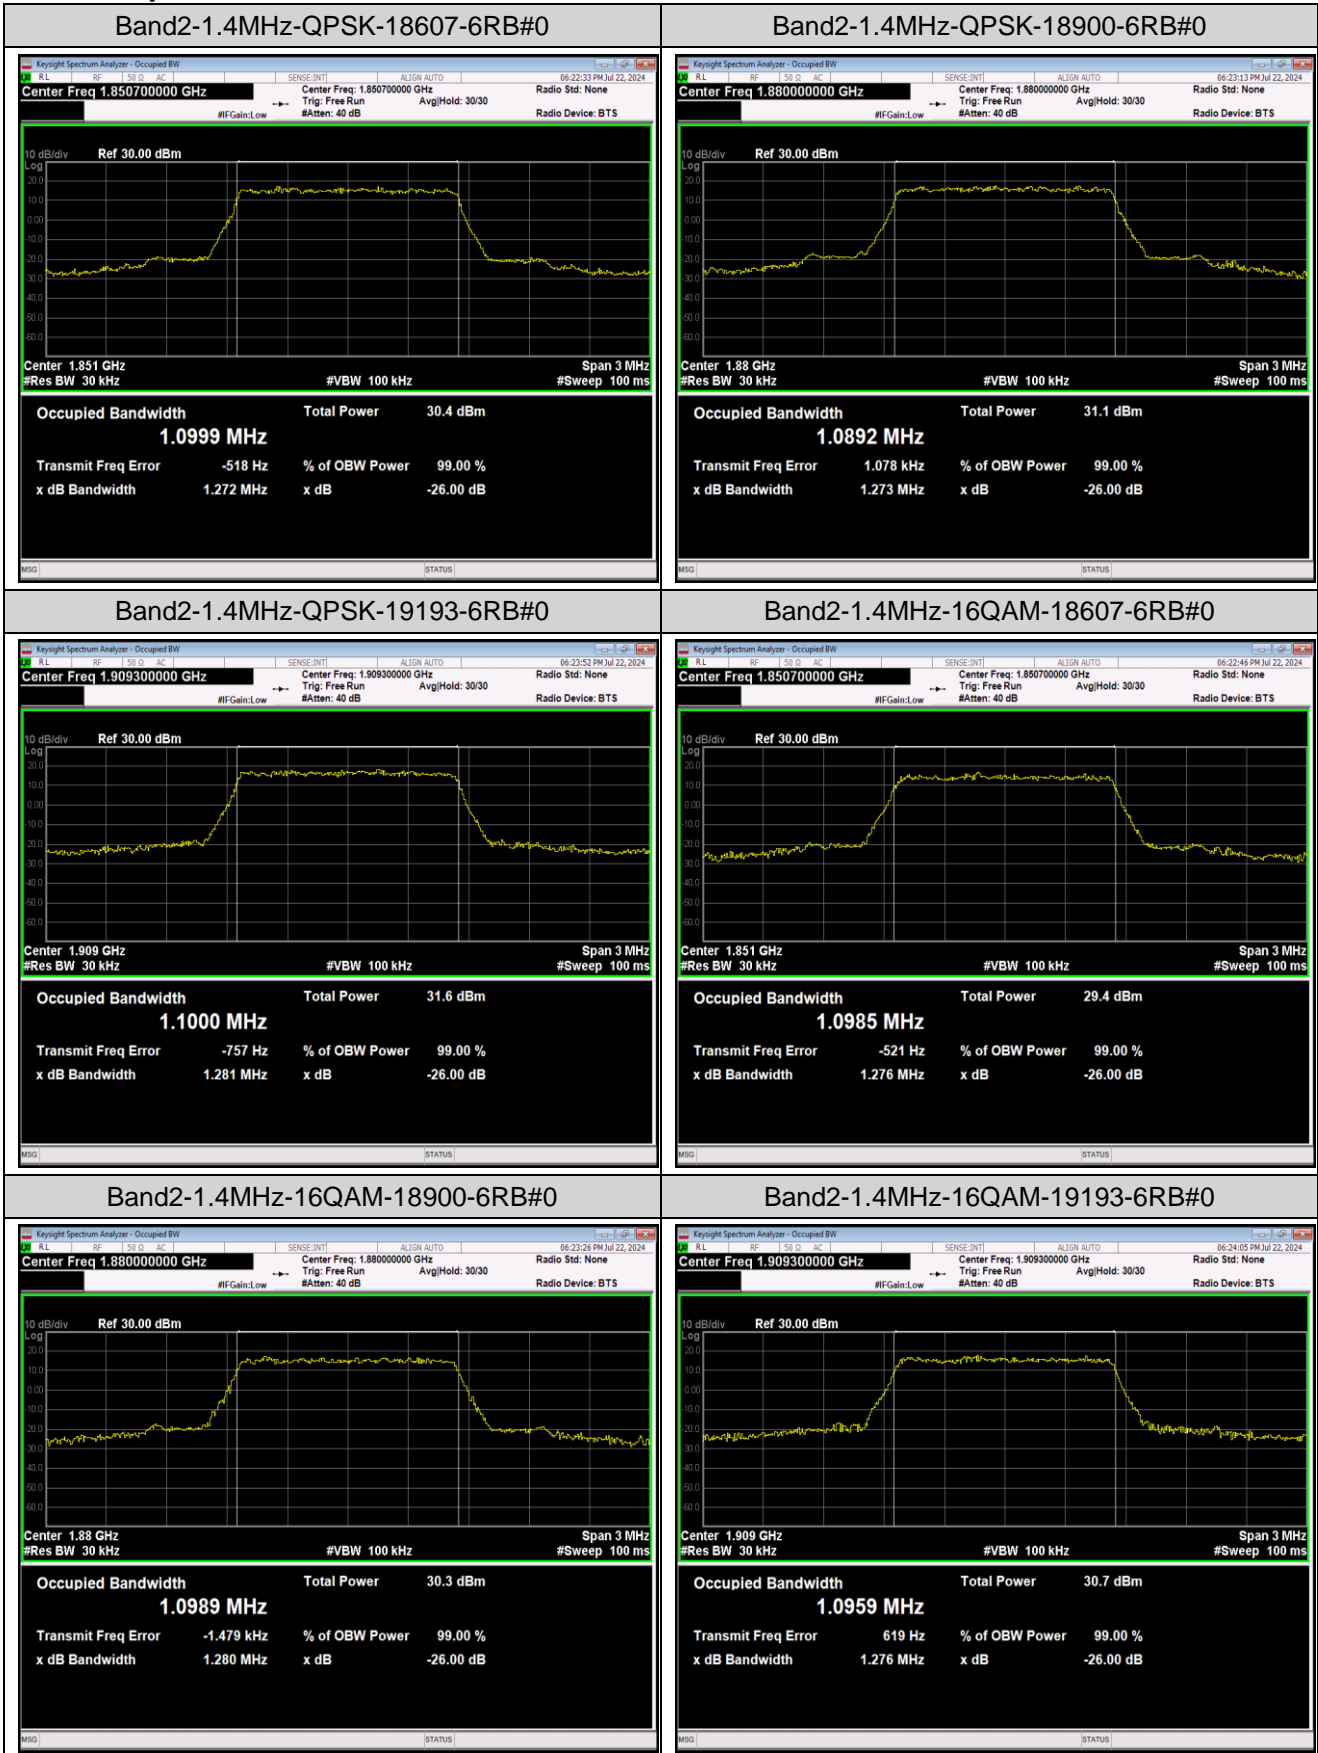

Test Graphs