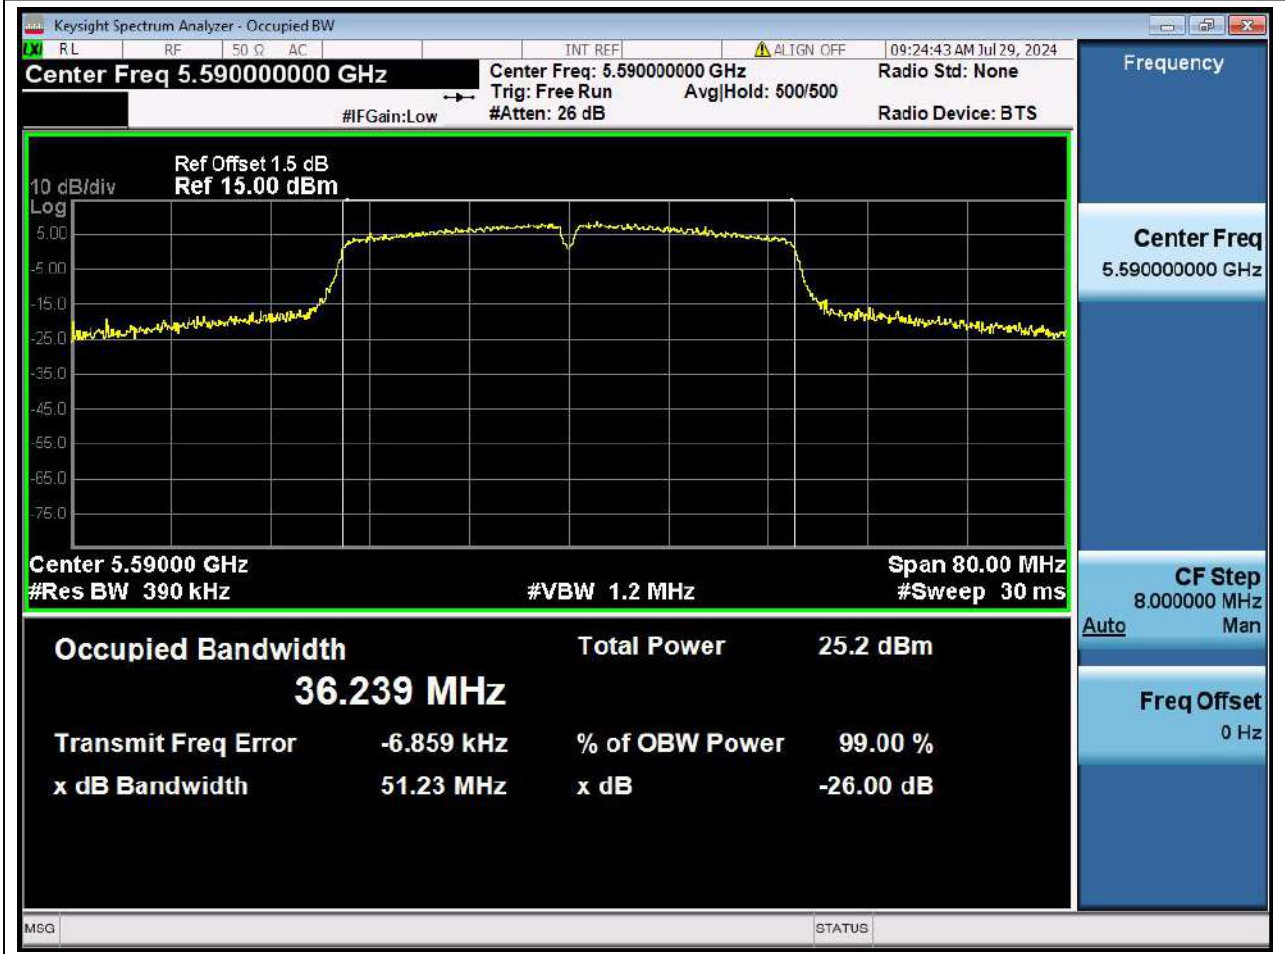

### 40.1 A.2-26dB Bandwidth(ANT1)

Center Frequency (MHz)	XdB Down	RBW (MHz)	Detector	Limit (MHz)	XdB BandWidth (MHz)	Verdict
5590	26	0.39	Peak	0	51.234559	Unknow