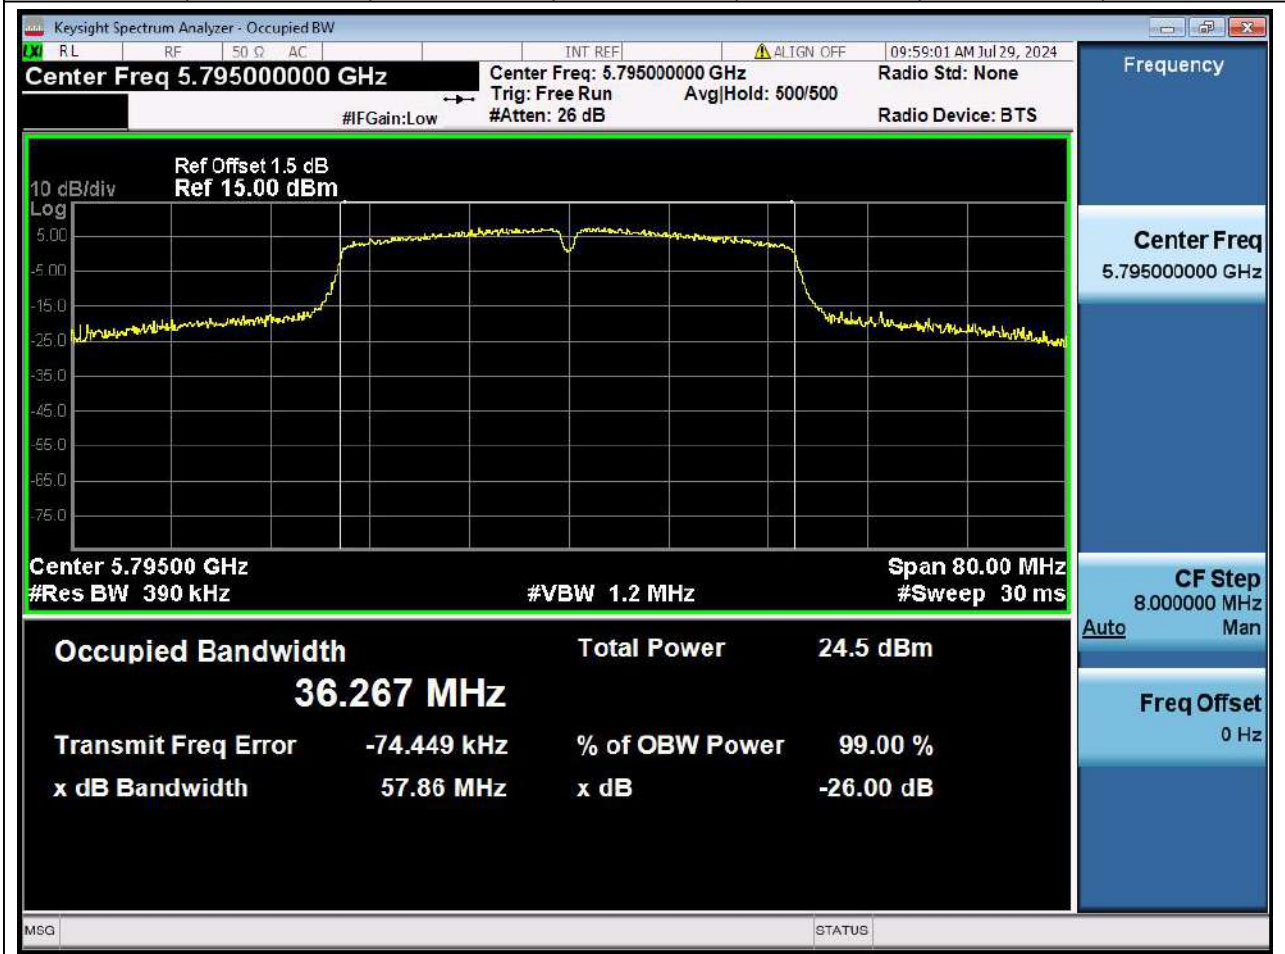

58. 802.11ac_40M_Band4_H

58.1 A.2-26dB Bandwidth(ANT1)

Center Frequency (MHz)	XdB Down	RBW (MHz)	Detector	Limit (MHz)	XdB BandWidth (MHz)	Verdict
5795	26	0.39	Peak	0	57.856415	Unknow