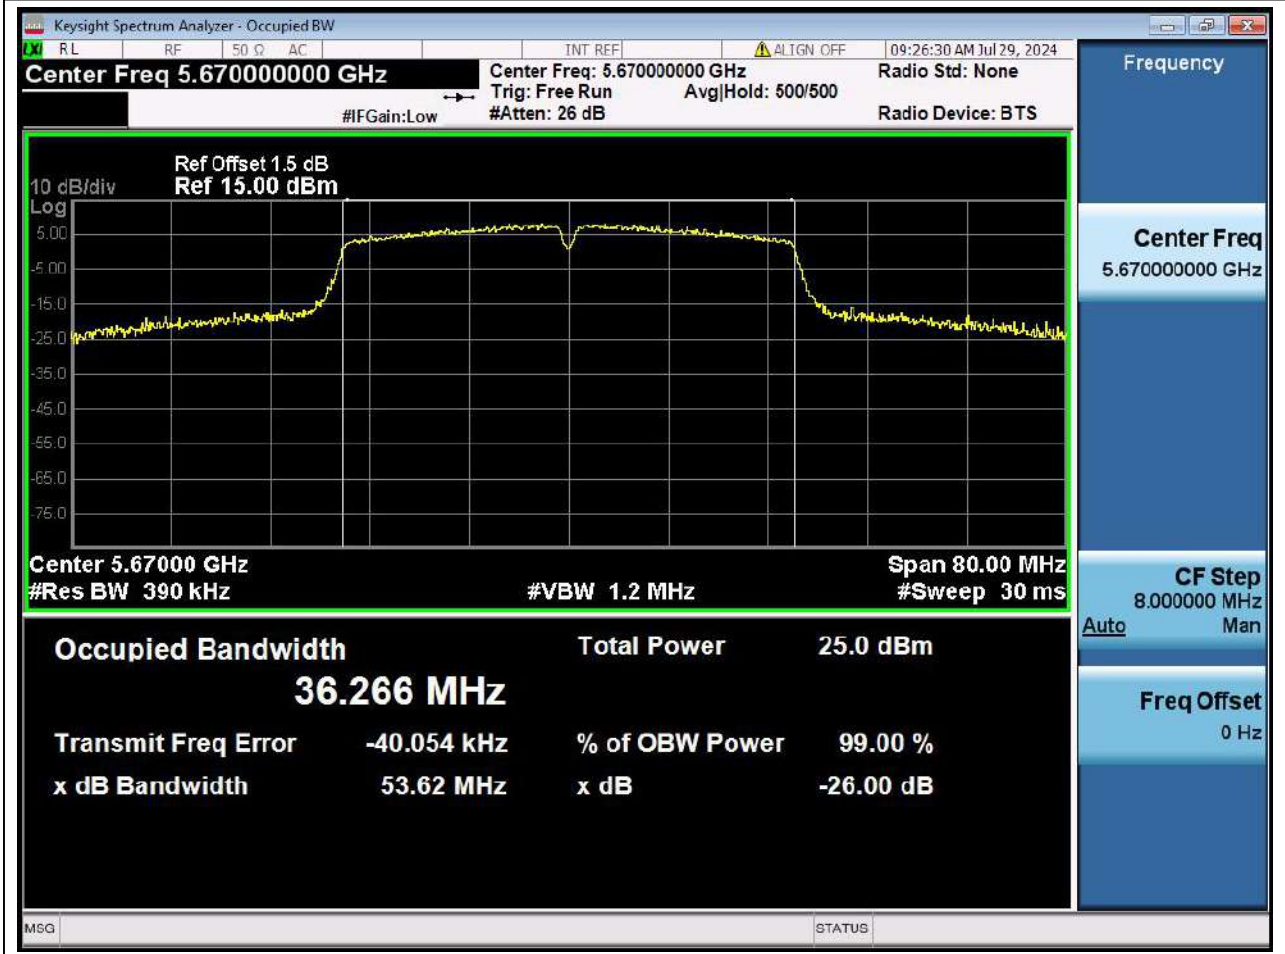

41. 802.11ac_40M_Band3_H_ANT1

41.1 A.2-26dB Bandwidth(ANT1)

Center Frequency (MHz)	XdB Down	RBW (MHz)	Detector	Limit (MHz)	XdB BandWidth (MHz)	Verdict
5670	26	0.39	Peak	0	53.624422	Unknow