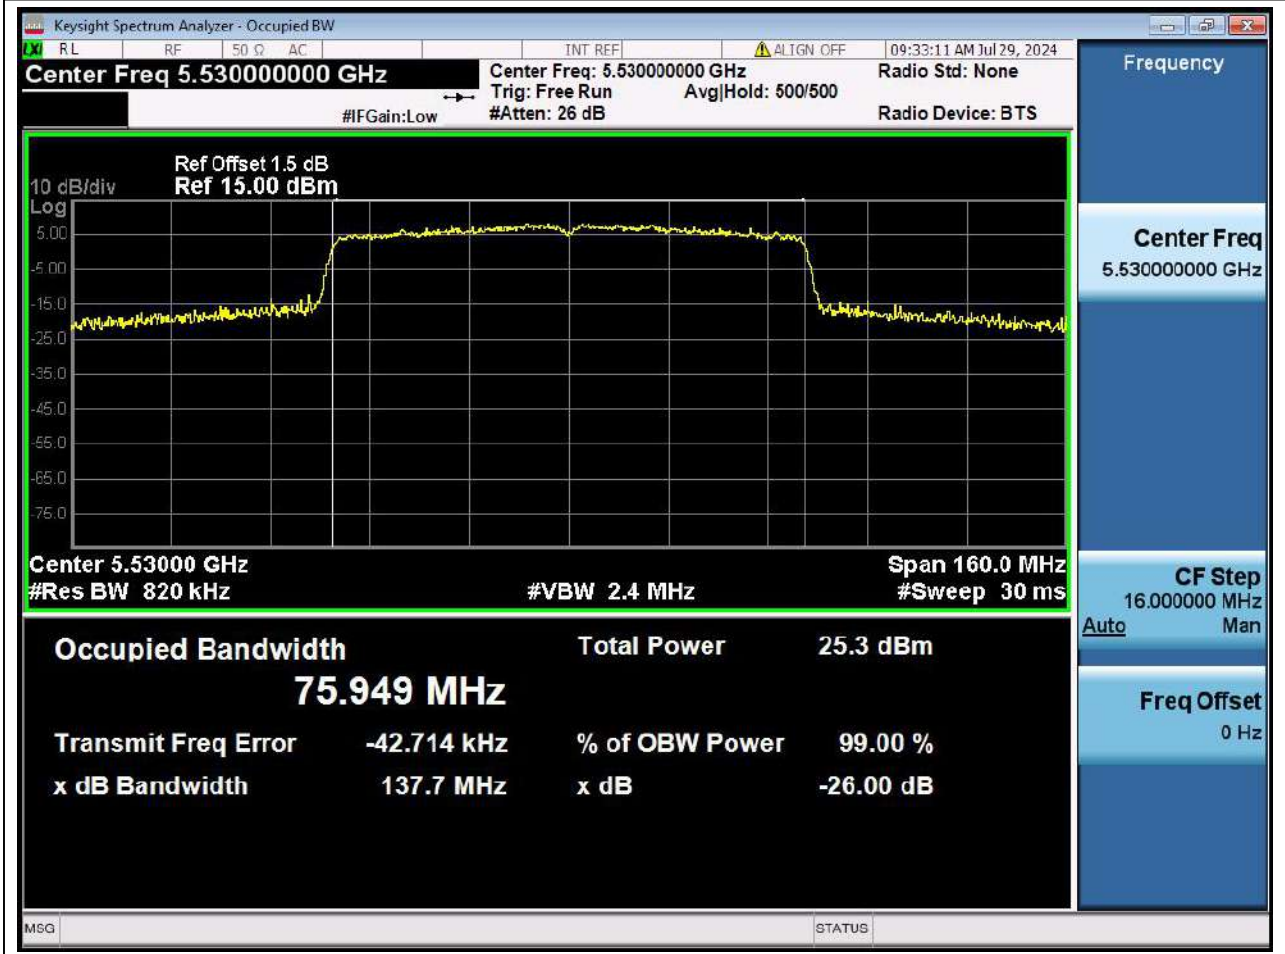

44. 802.11ac_80M_Band3_M_ANT1

44.1 A.2-26dB Bandwidth(ANT1)

Center Frequency (MHz)	XdB Down	RBW (MHz)	Detector	Limit (MHz)	XdB BandWidth (MHz)	Verdict
5530	26	0.82	Peak	0	137.669626	Unknow