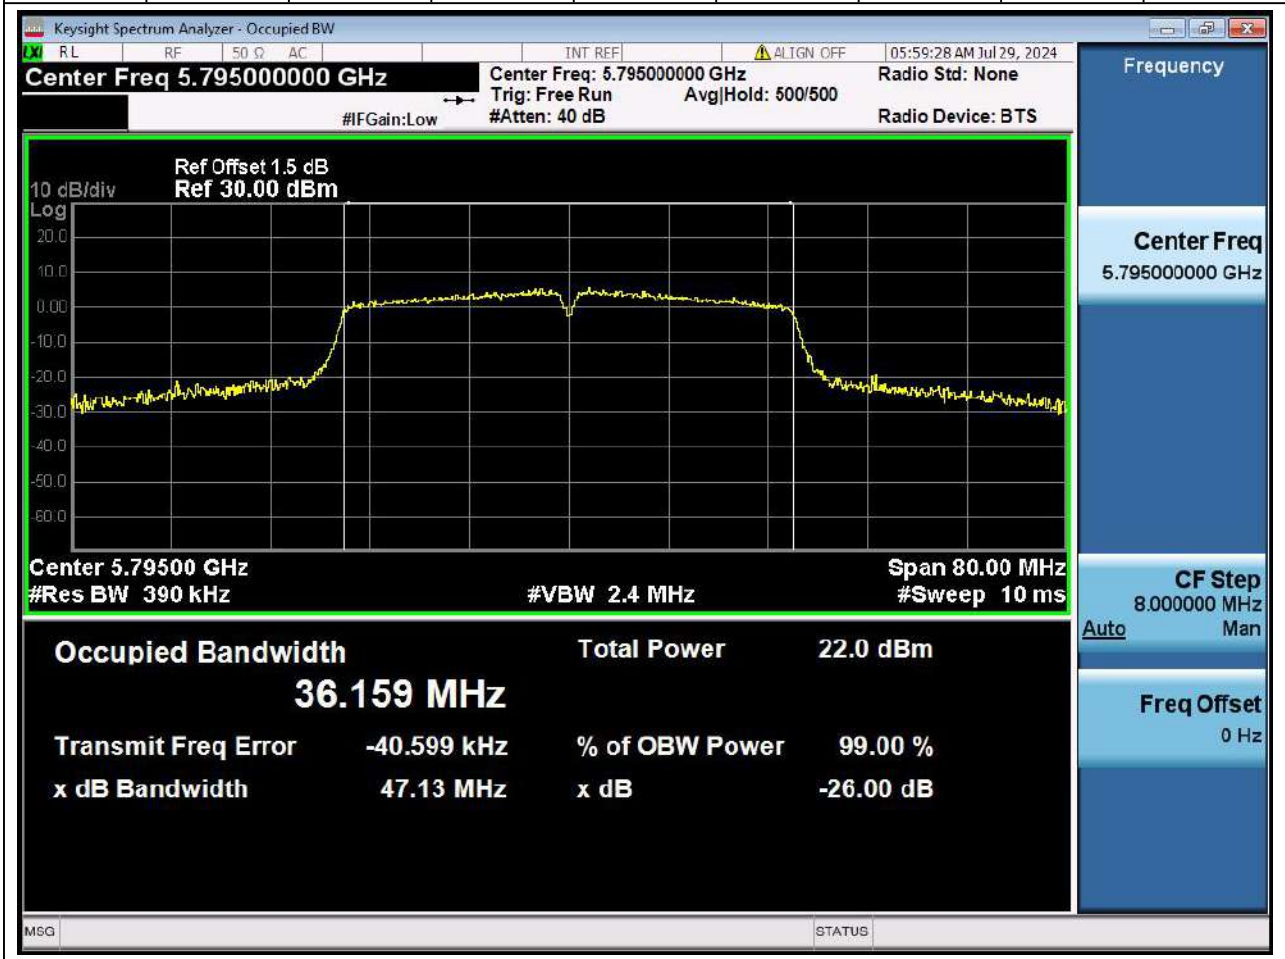

58. 802.11ac_40M_Band4_H

58.1. A.2.2-99% Bandwidth(ANT0)

Center Frequency (MHz)	OBW Power (%)		RBW (MHz)	Detector	Limit (MHz)	OBW (MHz)		Verdict
5795	99		0.39	Peak	0	36.158853		Unknow