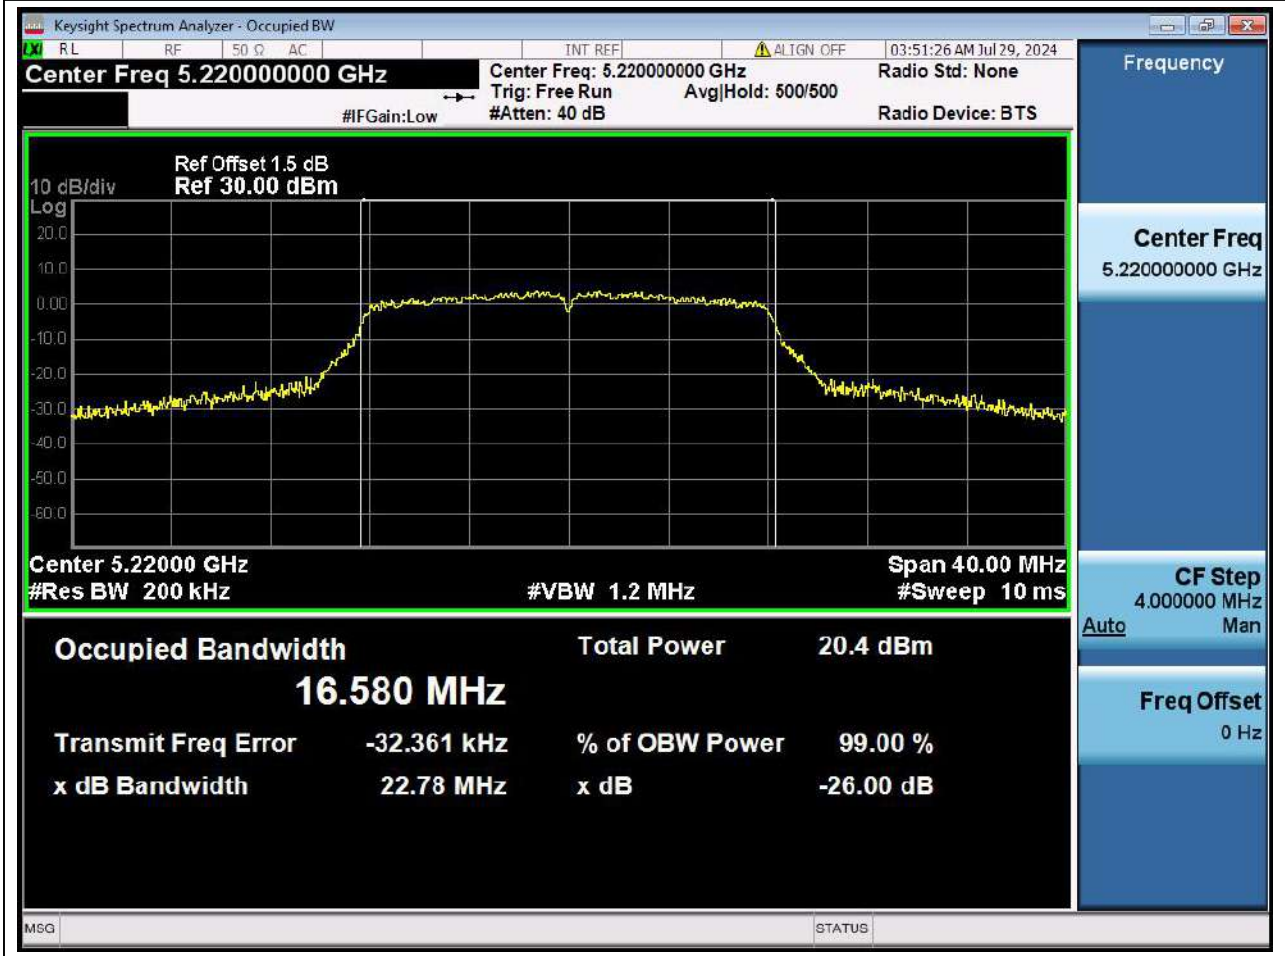

2. 802.11a_20M_Band1_M_ANT1

2.1. A.2.2-99% Bandwidth(ANT0)

Center Frequency (MHz)	OBW Power (%)	RBW (MHz)	Detector	Limit (MHz)	OBW (MHz)	Verdict
5220	99	0.2	Peak	0	16.580172	Unknow