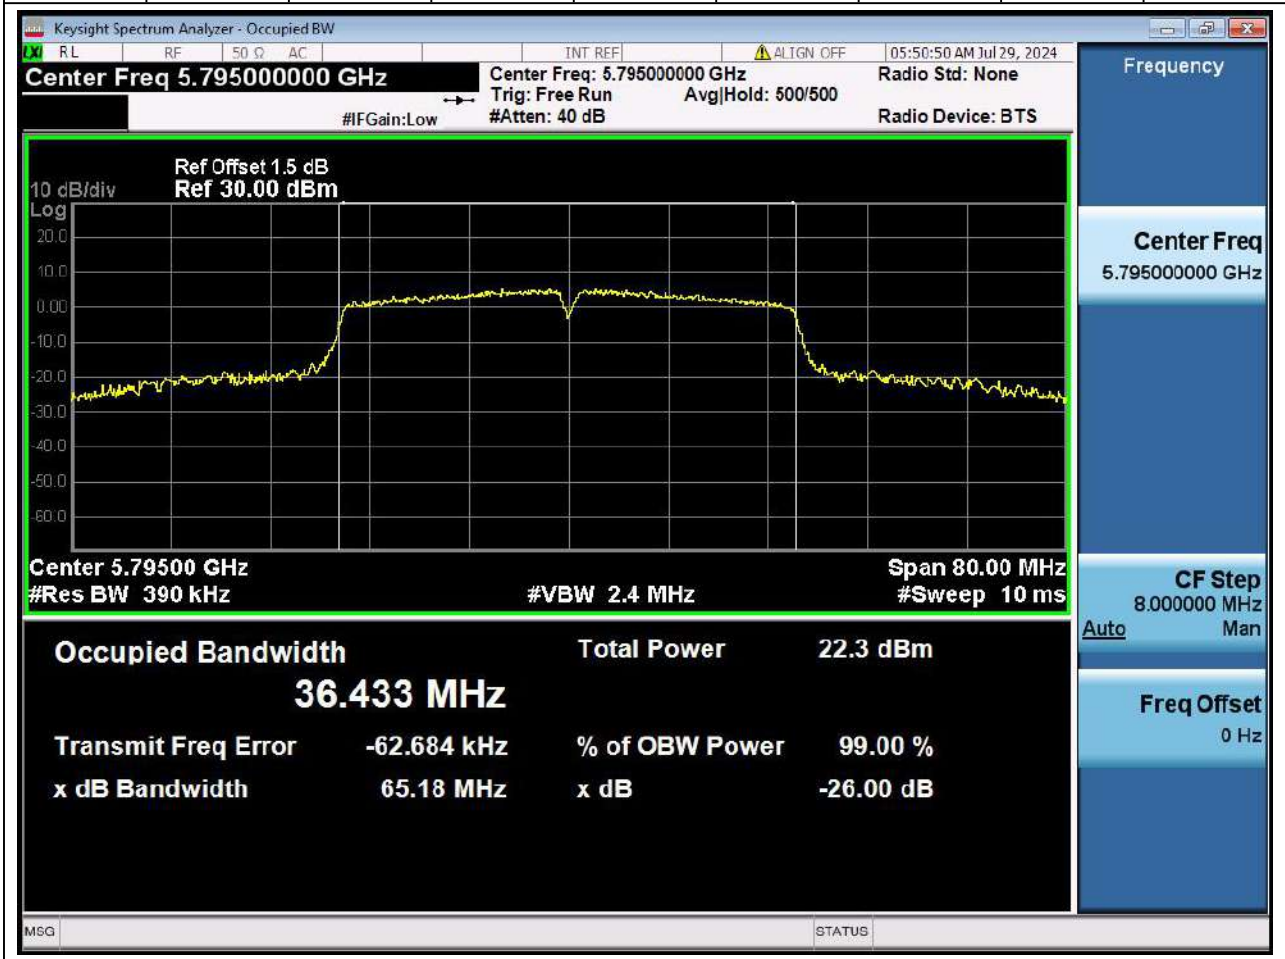

53. 802.11n_40M_Band4_H

53.1. A.2.2-99% Bandwidth(ANT0)

Center Frequency (MHz)	OBW Power (%)		RBW (MHz)	Detector	Limit (MHz)	OBW (MHz)		Verdict
5795	99		0.39	Peak	0	36.43288 1		Unknow