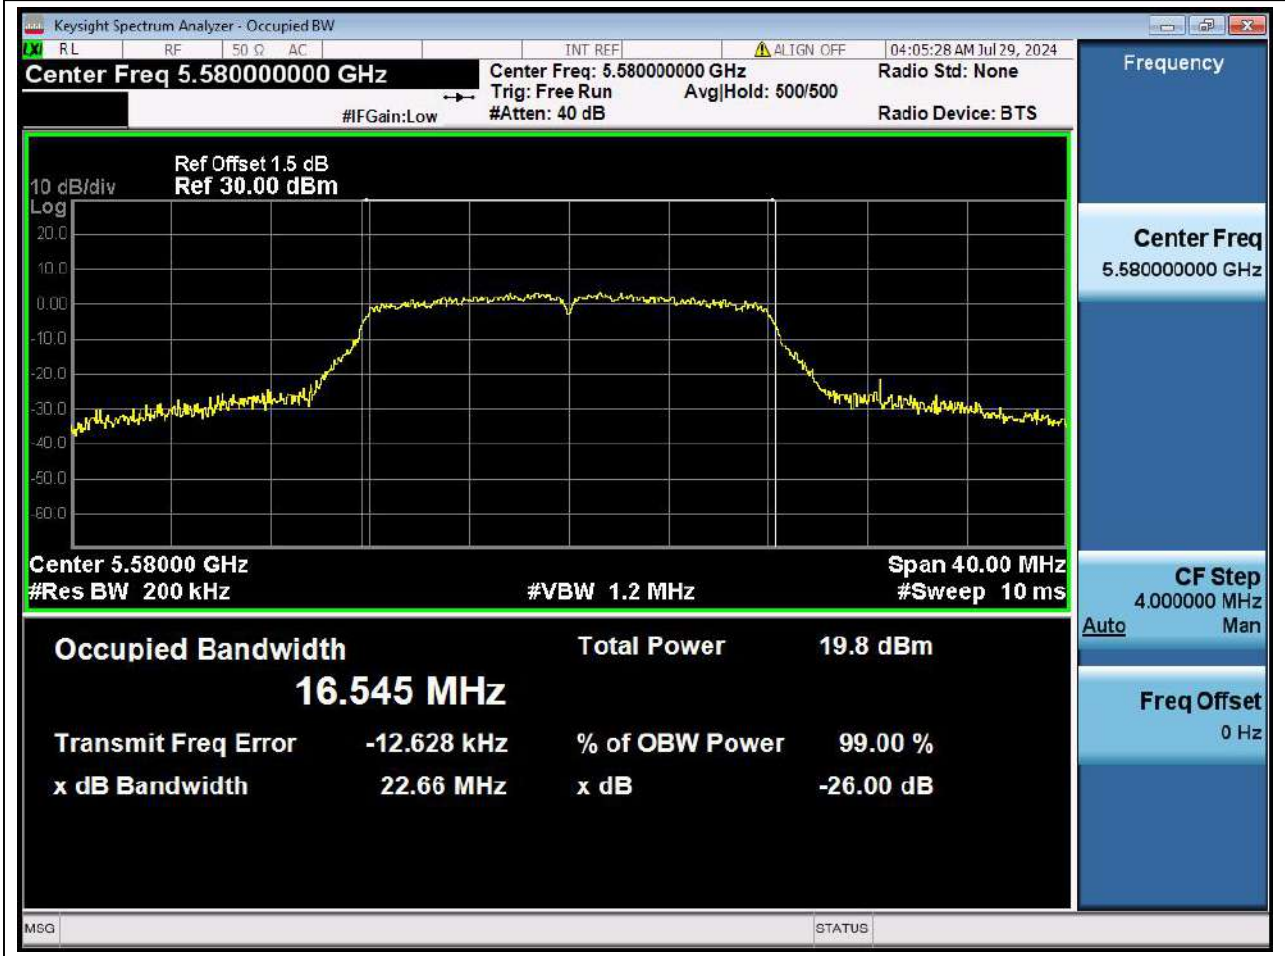

8. 802.11a_20M_Band3_M_ANT1

8.1. A.2.2-99% Bandwidth(ANT0)

Center Frequency (MHz)	OBW Power (%)		RBW (MHz)	Detector	Limit (MHz)	OBW (MHz)	Verdict
5580	99		0.2	Peak	0	16.544657	Unknow