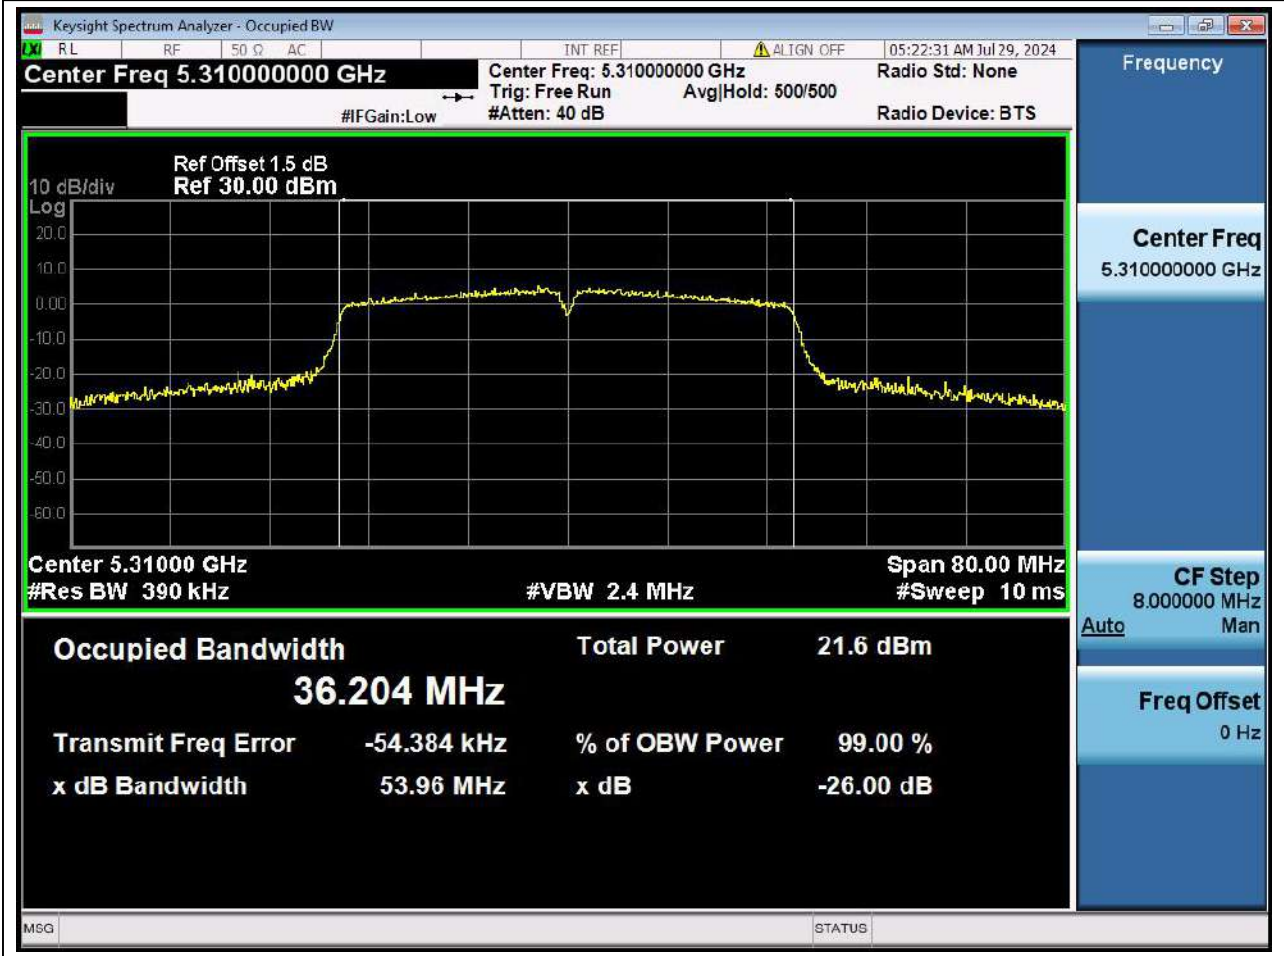

38. 802.11ac_40M_Band2_H_ANT1

38.1. A.2.2-99% Bandwidth(ANT0)

Center Frequency (MHz)	OBW Power (%)		RBW (MHz)	Detector	Limit (MHz)	OBW (MHz)	Verdict
5310	99		0.39	Peak	0	36.204153	Unknow