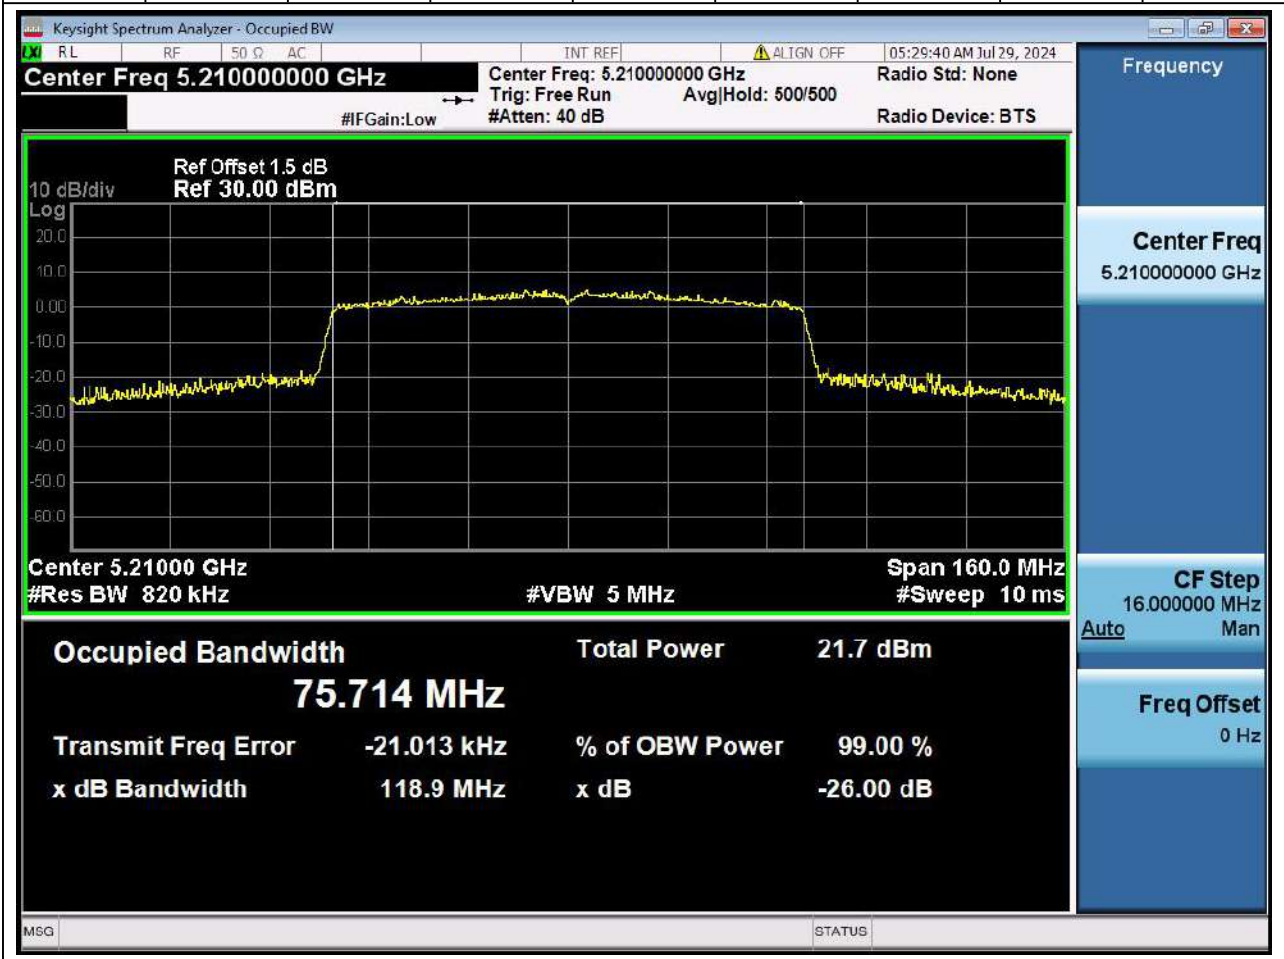

42. 802.11ac_80M_Band1_M_ANT1

42.1. A.2.2-99% Bandwidth(ANT0)

Center Frequency (MHz)	OBW Power (%)		RBW (MHz)	Detector	Limit (MHz)	OBW (MHz)		Verdict
5210	99		0.82	Peak	0	75.713963		Unknow