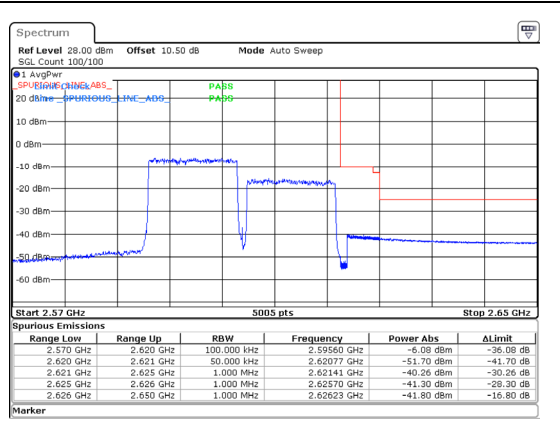

Band 38 15MHz/2597.5/High 64QAM 75@0
Band 38 15MHz/2612.5/High 64QAM 75@0