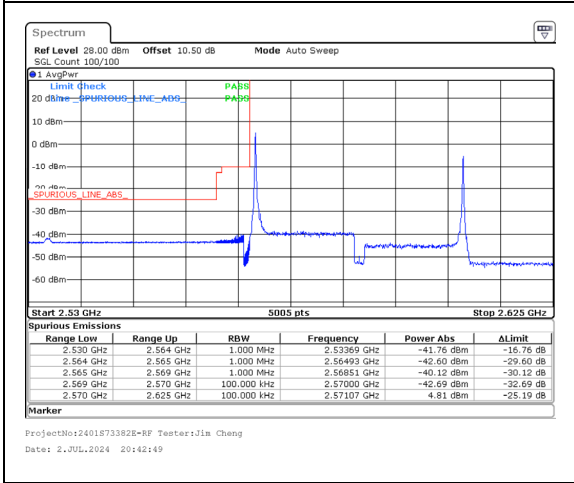

Band 38 20MHz/2580.0/Low QPSK 1@0
Band 38 20MHz/2599.8/Low QPSK 1@99