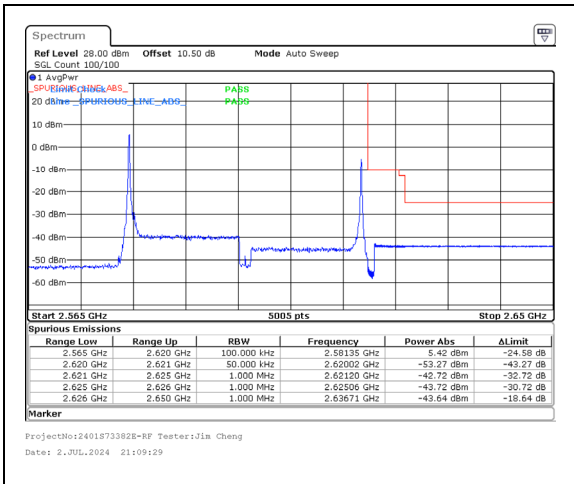

Band 38 20MHz/2590.2/High 256QAM 1@0
Band 38 20MHz/2610.0/High 256QAM 1@99