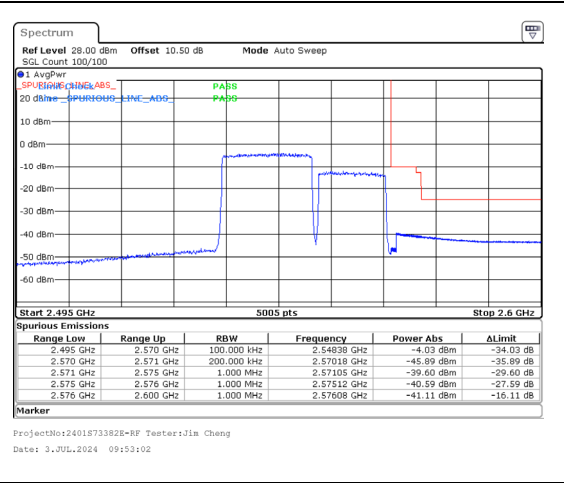

Band 7 20MHz/2545.1/High 256QAM 1@0

Band 7 20MHz/2545.1/High 256QAM 100@0

Band 7 15MHz/2562.2/High 256QAM 1@74

Band 7 15MHz/2562.2/High 256QAM 100@0