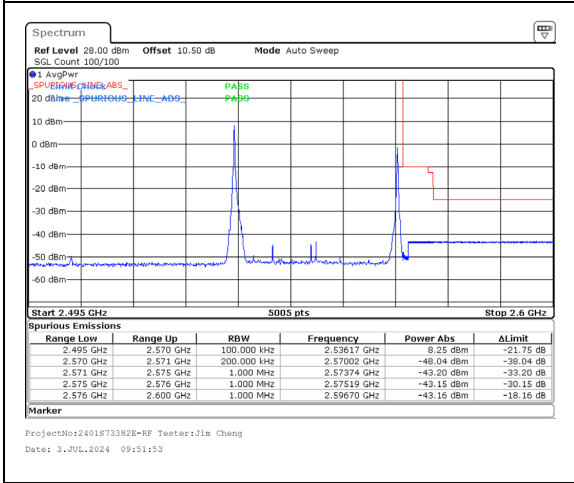

Band 7 20MHz/2545.1/High 256QAM 1@0

Band 7 20MHz/2545.1/High 256QAM 100@0

Band 7 15MHz/2562.2/High 256QAM 1@74

Band 7 15MHz/2562.2/High 256QAM 100@0