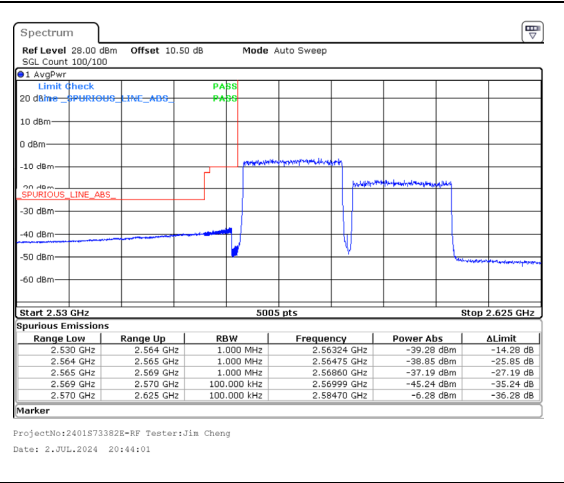

Band 38 20MHz/2580.0/Low QPSK 100@0
Band 38 20MHz/2599.8/Low QPSK 100@0