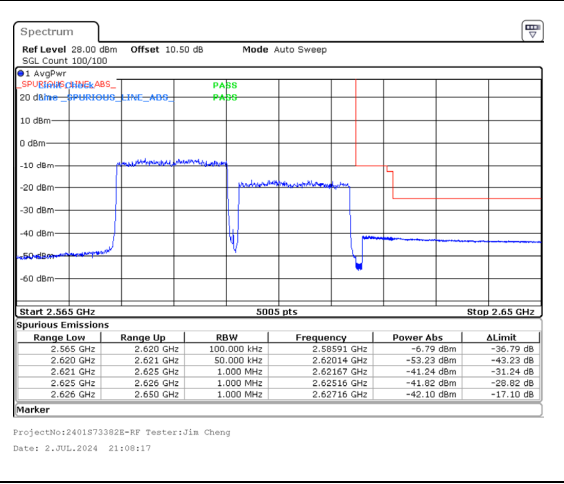

Band 38 20MHz/2590.2/High 64QAM 100@0
Band 38 20MHz/2610.0/High 64QAM 100@0