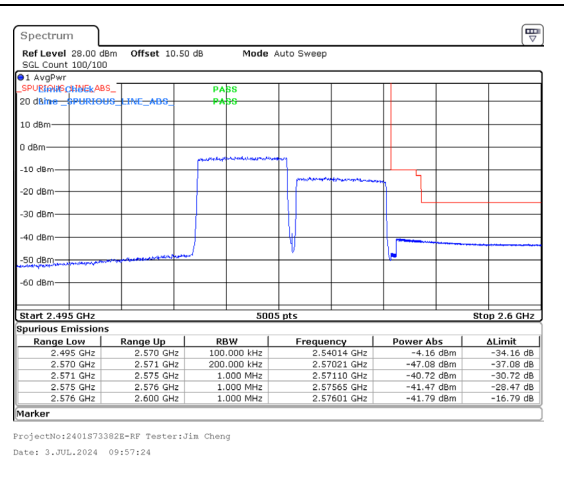

Band 7 20MHz/2540.2/High 16QAM 100@0

Band 7 20MHz/2560.0/High 16QAM 100@0