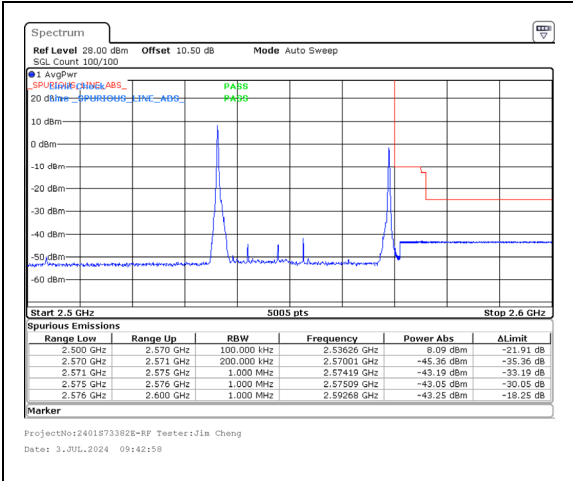

Band 7 15MHz/2542.9/High 64QAM 1@0
Band 7 20MHz/2560.0/High 64QAM 1@99

Band 7 15MHz/2542.9/High 256QAM 1@0
Band 7 20MHz/2560.0/High 256QAM 1@99