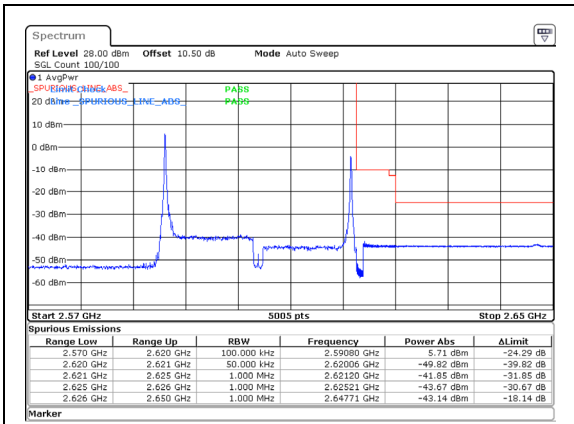

Band 38 15MHz/2597.5/High 16QAM 1@0
Band 38 15MHz/2612.5/High 16QAM 1@74