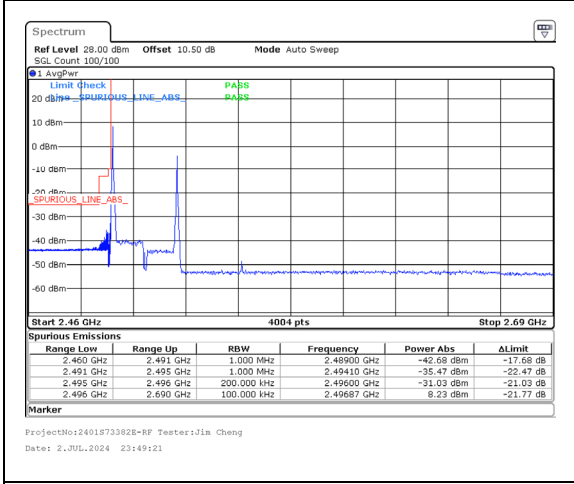

Band 1 15MHz/2503.5/Low 256QAM 1@0
Band 1 15MHz/2518.5/Low 256QAM 1@74