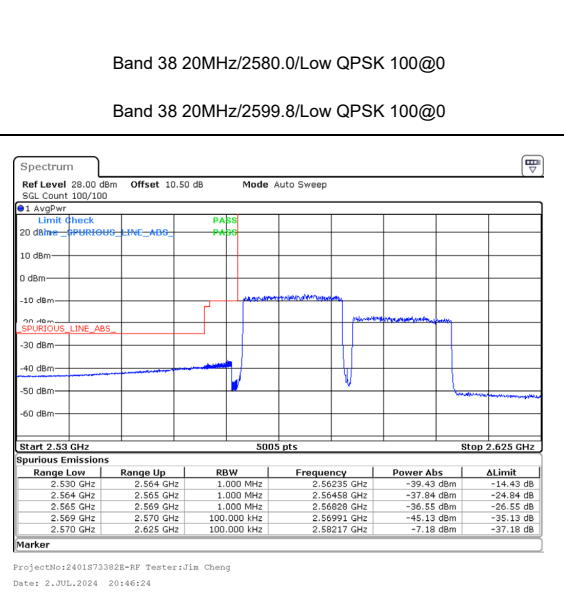

Band 38 20MHz/2580.0/Low 16QAM 100@0
Band 38 20MHz/2599.8/Low 16QAM 100@0