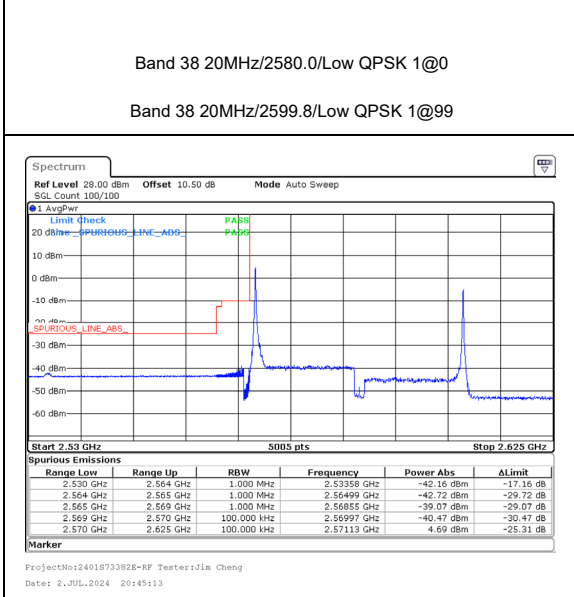

Band 38 20MHz/2580.0/Low 16QAM 1@0
Band 38 20MHz/2599.8/Low 16QAM 1@99