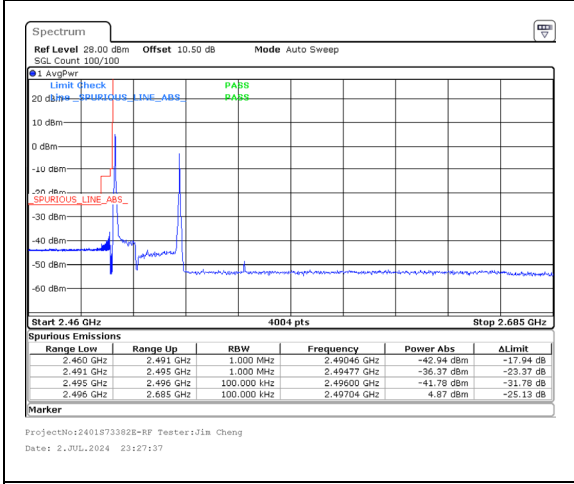

Band 41 10MHz/2501.5/Low 16QAM 1@0
Band 41 20MHz/2515.9/Low 16QAM 1@99

Band 41 10MHz/2501.5/Low 64QAM 1@0
Band 41 20MHz/2515.9/Low 64QAM 1@99