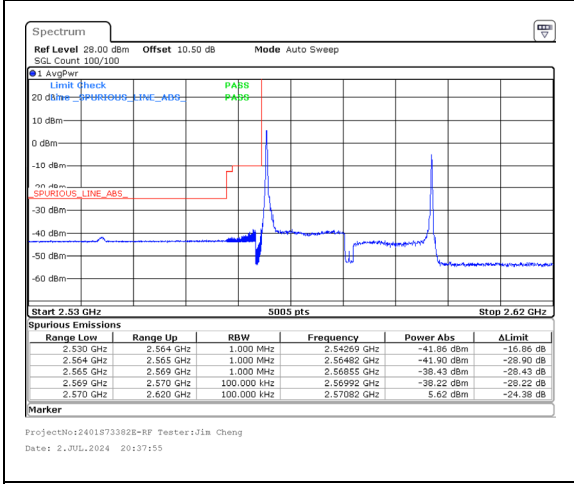

Band 38 15MHz/2577.5/Low 64QAM 1@0
Band 38 15MHz/2592.5/Low 64QAM 1@74