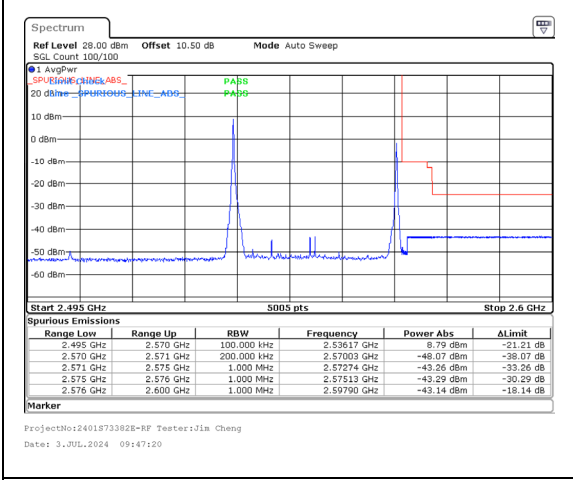

Band 7 20MHz/2545.1/High 16QAM 1@0
Band 7 15MHz/2562.2/High 16QAM 1@74