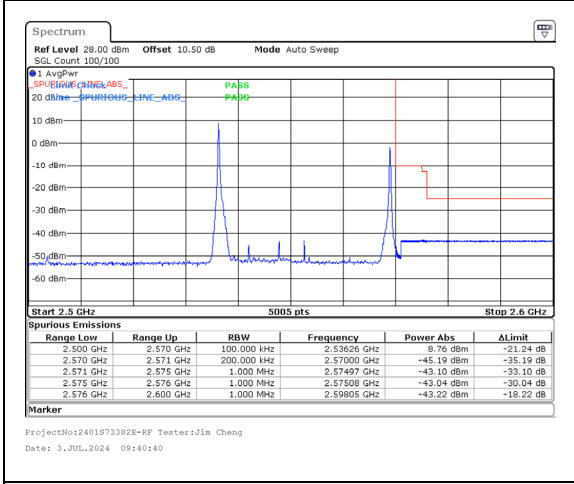

Band 7 15MHz/2542.9/High 16QAM 1@0
Band 7 20MHz/2560.0/High 16QAM 1@99