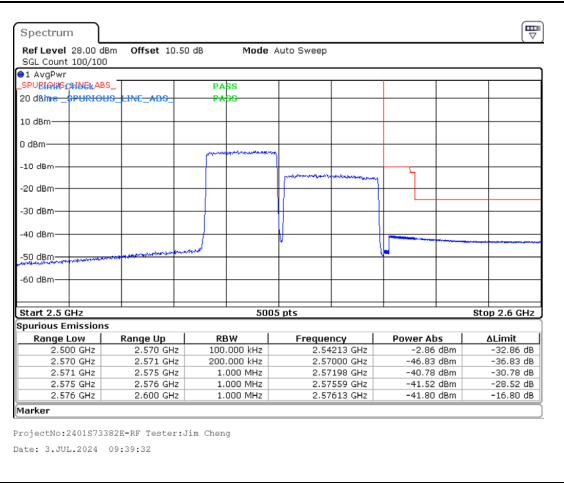

Band 7 15MHz/2542.9/High QPSK 1@0  
Band 7 20MHz/2560.0/High QPSK 1@99

Band 7 15MHz/2542.9/High QPSK 75@0  
Band 7 20MHz/2560.0/High QPSK 100@0

Band 7 15MHz/2542.9/High 16QAM 1@0  
Band 7 20MHz/2560.0/High 16QAM 1@99