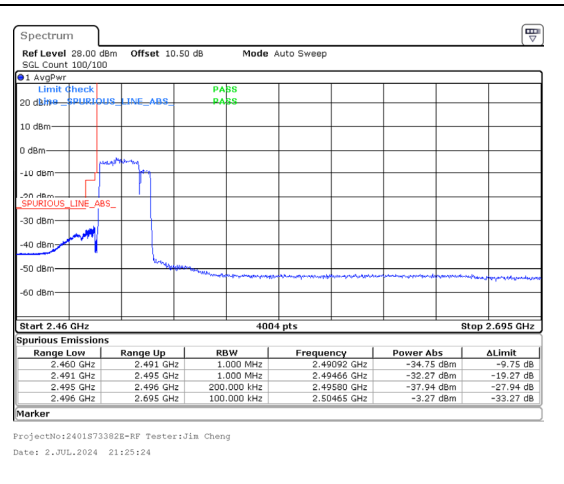

Band 41 5MHz/2499.3/Low 256QAM 25@0
Band 41 20MHz/2511.0/Low 256QAM 100@0

Band 41 20MHz/2506.0/Low QPSK 100@0
Band 41 5MHz/2517.7/Low QPSK 25@0

Band 41 20MHz/2506.0/Low 16QAM 100@0
Band 41 5MHz/2517.7/Low 16QAM 25@0