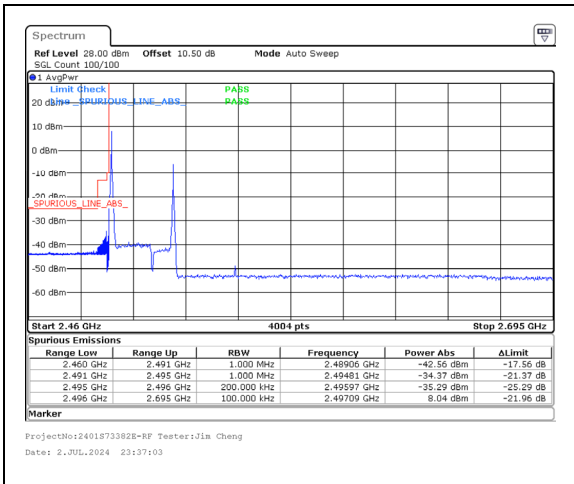

Band 41 20MHz/2506.0/Low 64QAM 1@0
Band 41 10MHz/2520.4/Low 64QAM 1@49