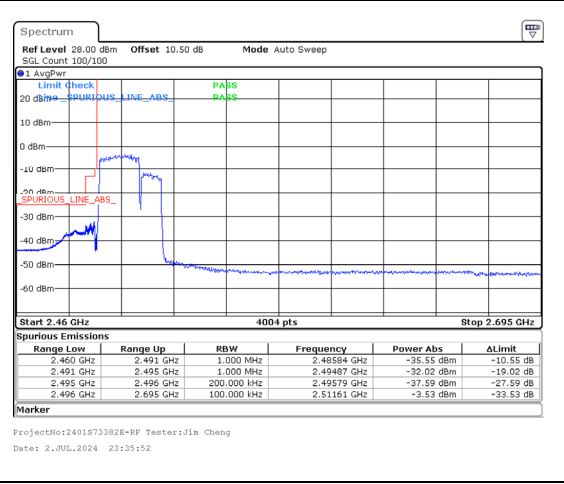

Band 41 20MHz/2506.0/Low 16QAM 100@0
Band 41 10MHz/2520.4/Low 16QAM 100@0