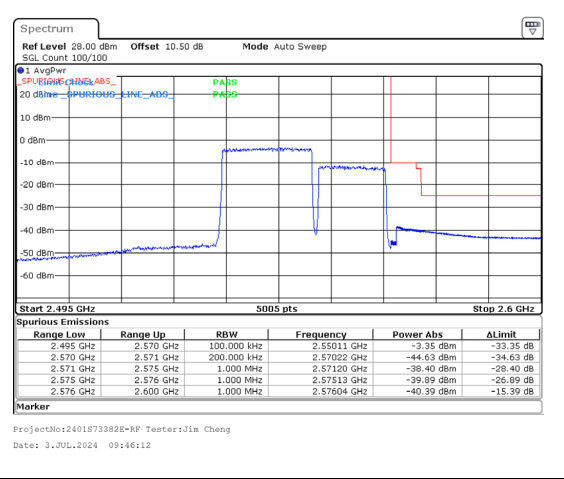

Band 7 20MHz/2545.1/High QPSK 100@0
Band 7 15MHz/2562.2/High QPSK 100@0