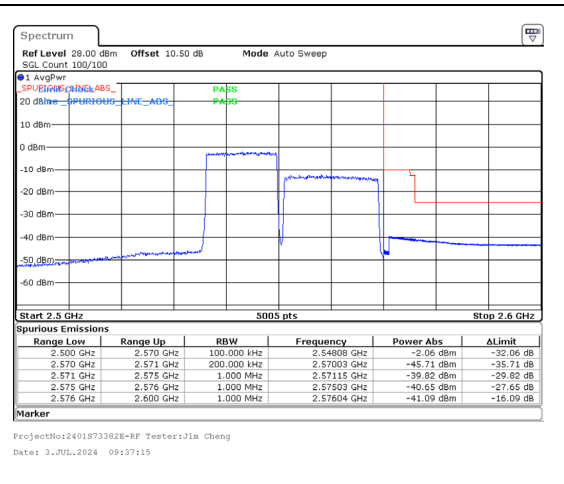

Band 7 15MHz/2542.9/High QPSK 1@0  
Band 7 20MHz/2560.0/High QPSK 1@99

Band 7 15MHz/2542.9/High QPSK 75@0  
Band 7 20MHz/2560.0/High QPSK 100@0

Band 7 15MHz/2542.9/High 16QAM 1@0  
Band 7 20MHz/2560.0/High 16QAM 1@99