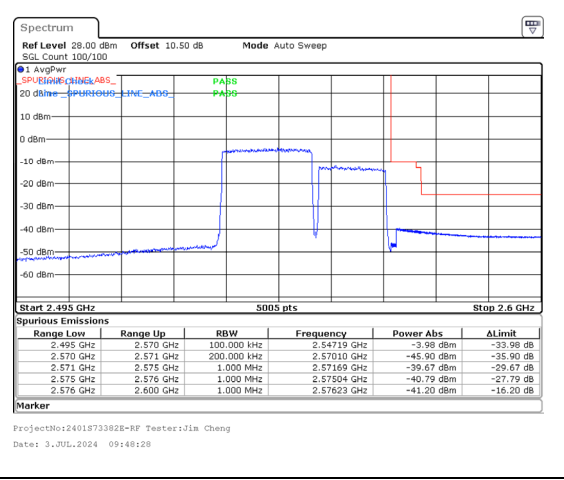

Band 7 20MHz/2545.1/High 16QAM 100@0
Band 7 15MHz/2562.2/High 16QAM 100@0