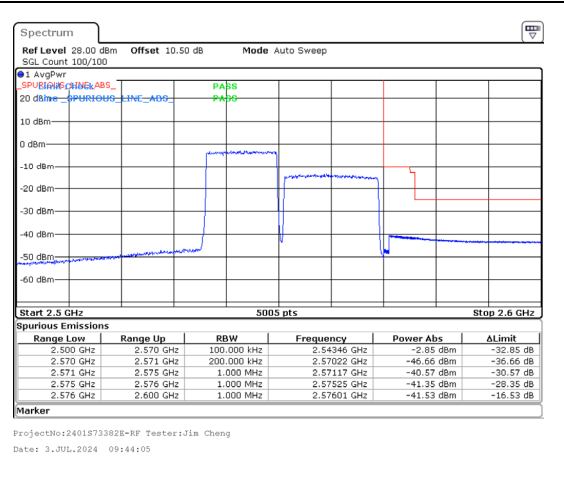

Band 7 15MHz/2542.9/High 64QAM 75@0
Band 7 20MHz/2560.0/High 64QAM 100@0

Band 7 15MHz/2542.9/High 256QAM 75@0
Band 7 20MHz/2560.0/High 256QAM 100@0