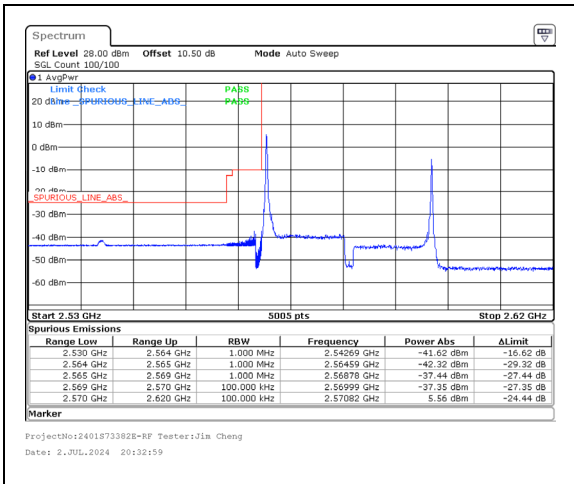

Band 7 20MHz/2540.2/High 64QAM 100@0

Band 7 20MHz/2560.0/High 64QAM 100@0

Band 7 20MHz/2540.2/High 256QAM 1@0

Band 7 20MHz/2560.0/High 256QAM 1@99

Band 7 20MHz/2540.2/High 256QAM 100@0

Band 7 20MHz/2560.0/High 256QAM 100@0