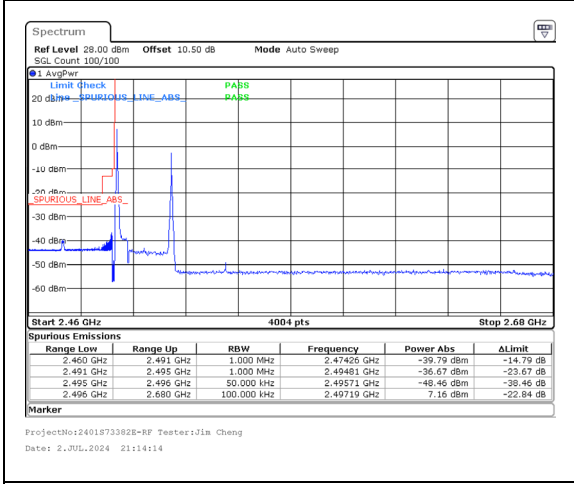

Band 41 5MHz/2499.3/Low 16QAM 1@0
Band 41 20MHz/2511.0/Low 16QAM 1@99