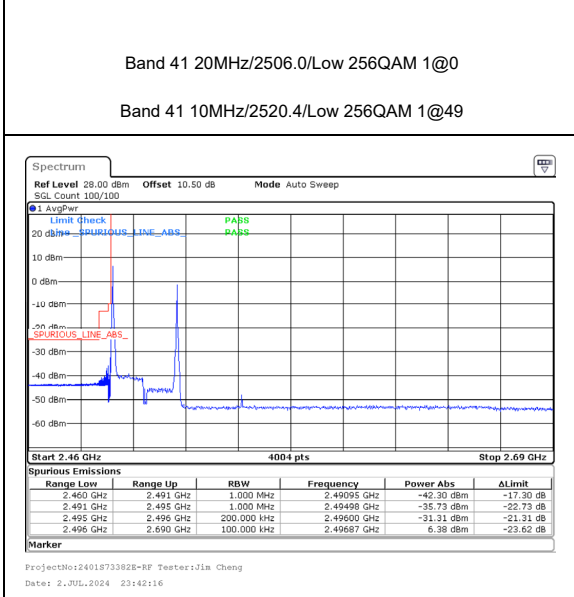

Band 41 15MHz/2503.5/Low QPSK 1@0
Band 41 15MHz/2518.5/Low QPSK 1@74