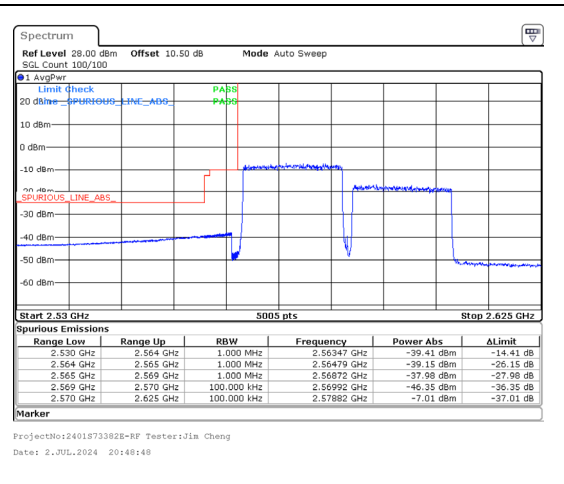

Band 38 20MHz/2580.0/Low 64QAM 100@0
Band 38 20MHz/2599.8/Low 64QAM 100@0