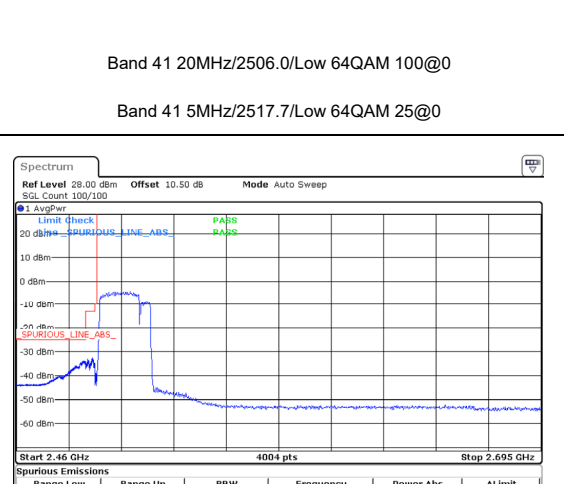

Band 41 20MHz/2506.0/Low 256QAM 100@0
Band 41 5MHz/2517.7/Low 256QAM 25@0