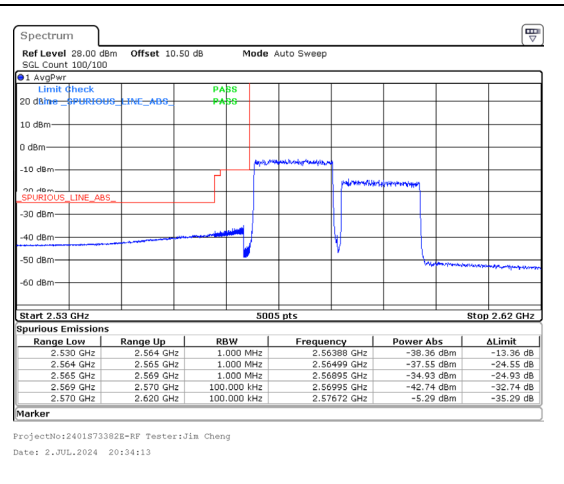

Band 38 15MHz/2577.5/Low QPSK 75@0
Band 38 15MHz/2592.5/Low QPSK 75@0