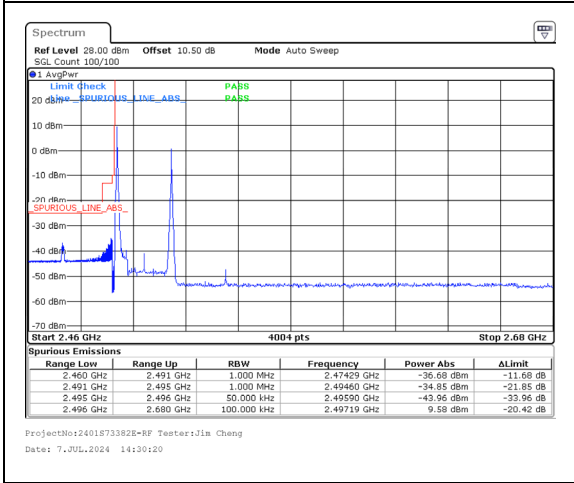

Band 41 5MHz/2499.3/Low QPSK 1@0
Band 41 20MHz/2511.0/Low QPSK 1@99