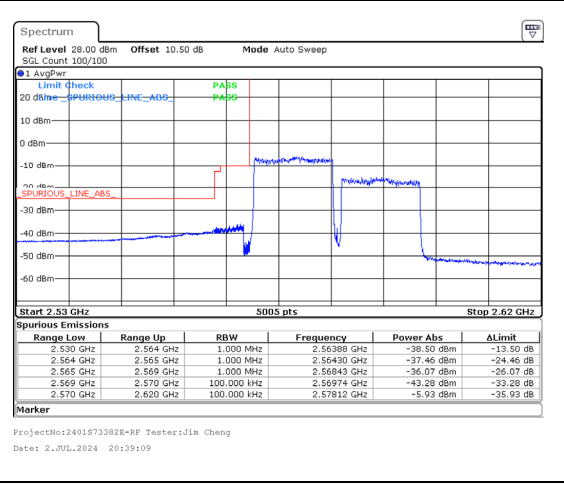

Band 38 15MHz/2577.5/Low 64QAM 75@0
Band 38 15MHz/2592.5/Low 64QAM 75@0