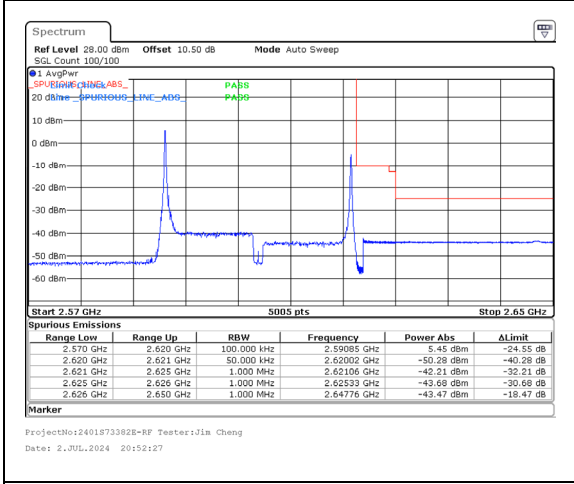

Band 38 15MHz/2597.5/High QPSK 1@0
Band 38 15MHz/2612.5/High QPSK 1@74