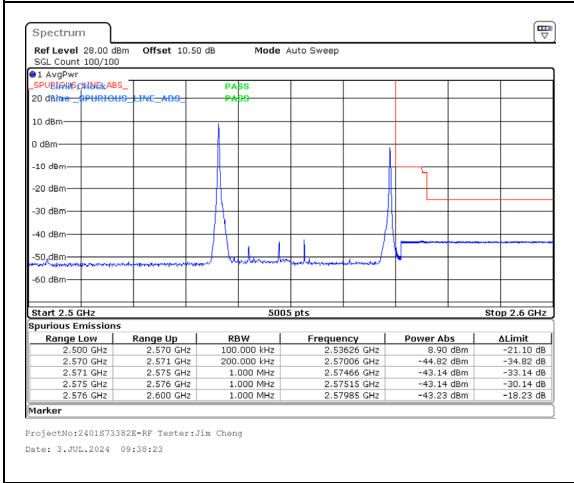

Band 7 15MHz/2542.9/High QPSK 1@0  
Band 7 20MHz/2560.0/High QPSK 1@99

Band 7 15MHz/2542.9/High QPSK 75@0  
Band 7 20MHz/2560.0/High QPSK 100@0

Band 7 15MHz/2542.9/High 16QAM 1@0  
Band 7 20MHz/2560.0/High 16QAM 1@99