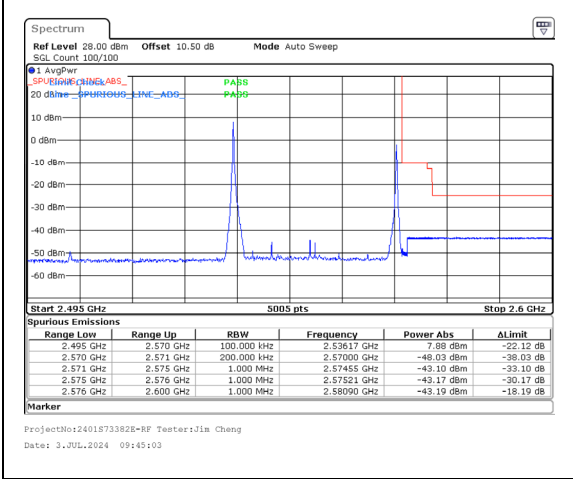

Band 7 20MHz/2545.1/High QPSK 1@0
Band 7 15MHz/2562.2/High QPSK 1@74