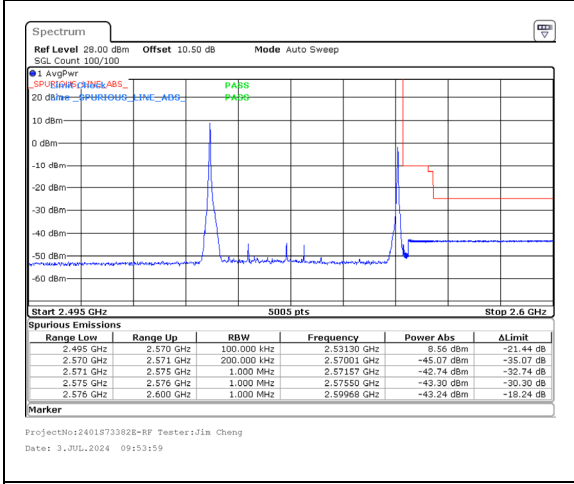

Band 7 20MHz/2540.2/High QPSK 1@0

Band 7 20MHz/2540.2/High QPSK 100@0

Band 7 20MHz/2560.0/High QPSK 1@99

Band 7 20MHz/2560.0/High QPSK 100@0