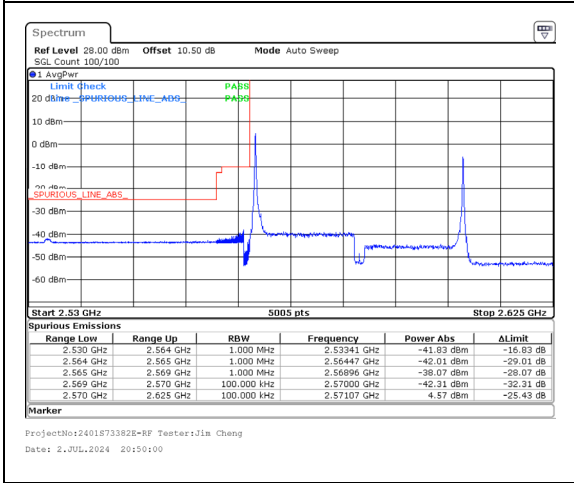

Band 38 20MHz/2580.0/Low 256QAM 1@0
Band 38 20MHz/2599.8/Low 256QAM 1@99