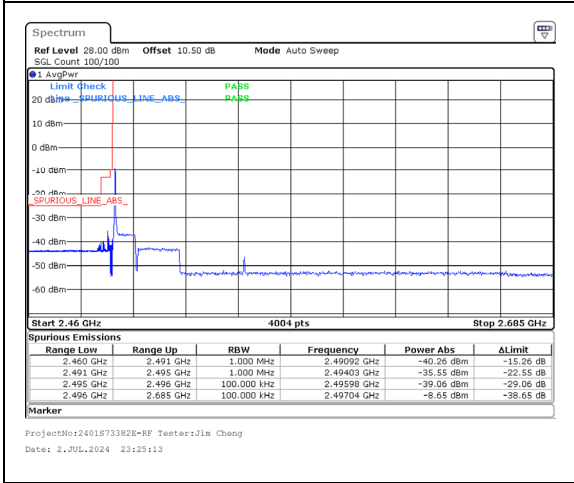

Band 41 10MHz/2501.5/Low QPSK 1@0
Band 41 20MHz/2515.9/Low QPSK 1@99

Band 41 10MHz/2501.5/Low 16QAM 1@0
Band 41 20MHz/2515.9/Low 16QAM 1@99