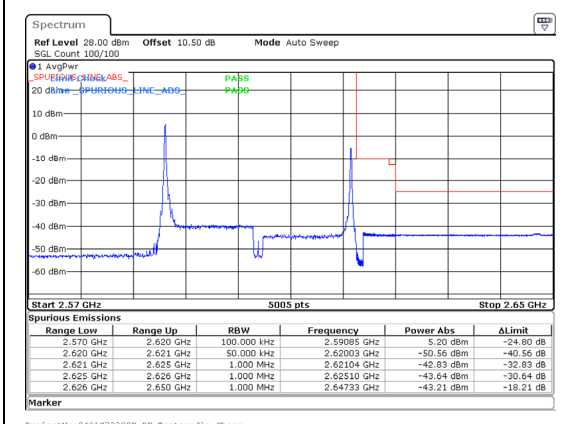

Band 38 15MHz/2597.5/High 256QAM 1@0
Band 38 15MHz/2612.5/High 256QAM 1@74