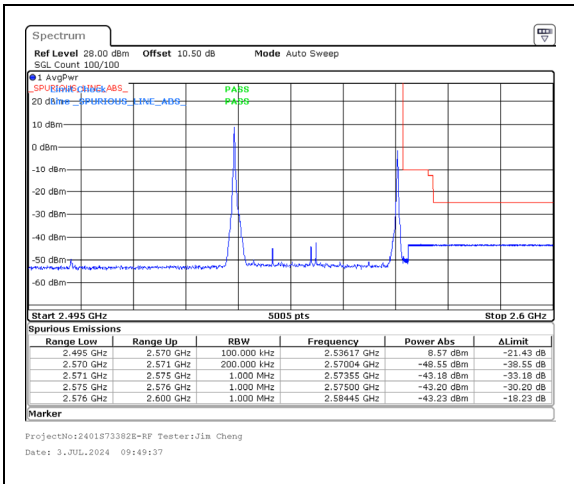

Band 7 20MHz/2545.1/High 64QAM 1@0

Band 7 20MHz/2545.1/High 64QAM 100@0

Band 7 15MHz/2562.2/High 64QAM 1@74

Band 7 15MHz/2562.2/High 64QAM 100@0