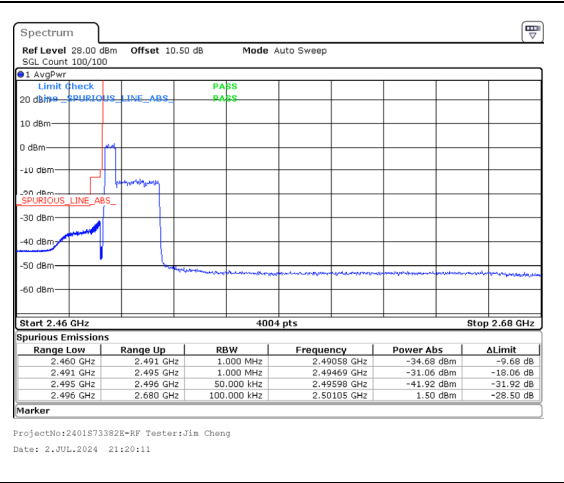

Band 41 5MHz/2499.3/Low 64QAM 25@0
Band 41 20MHz/2511.0/Low 64QAM 100@0

Band 41 5MHz/2499.3/Low 256QAM 25@0
Band 41 20MHz/2511.0/Low 256QAM 100@0