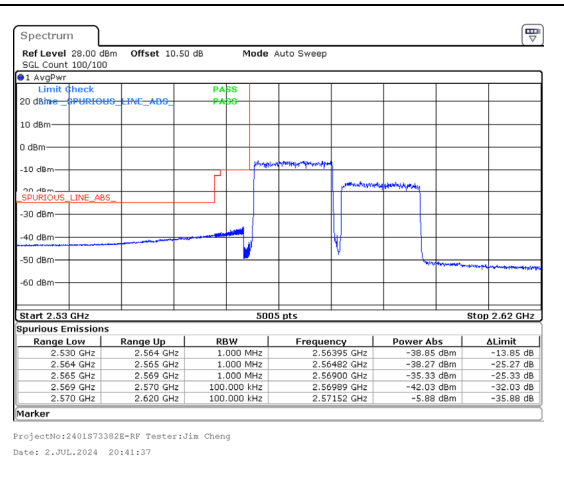

Band 38 15MHz/2577.5/Low 256QAM 75@0
Band 38 15MHz/2592.5/Low 256QAM 75@0