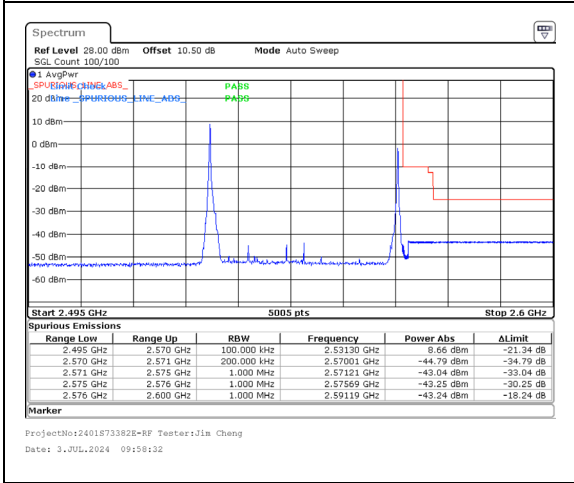

Band 7 20MHz/2540.2/High 64QAM 1@0

Band 7 20MHz/2560.0/High 64QAM 1@99