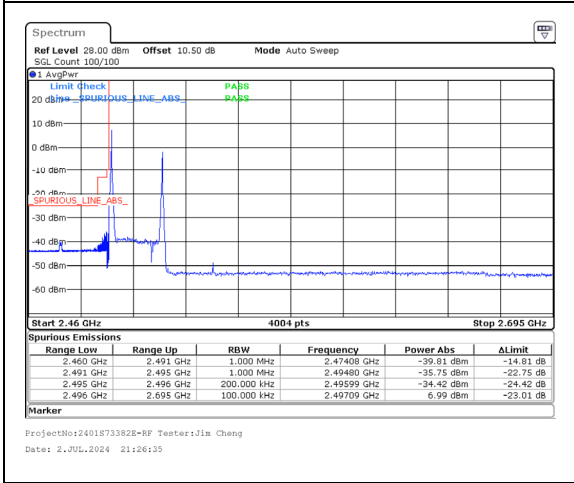

Band 41 20MHz/2506.0/Low 64QAM 1@0
Band 41 5MHz/2517.7/Low 64QAM 1@24