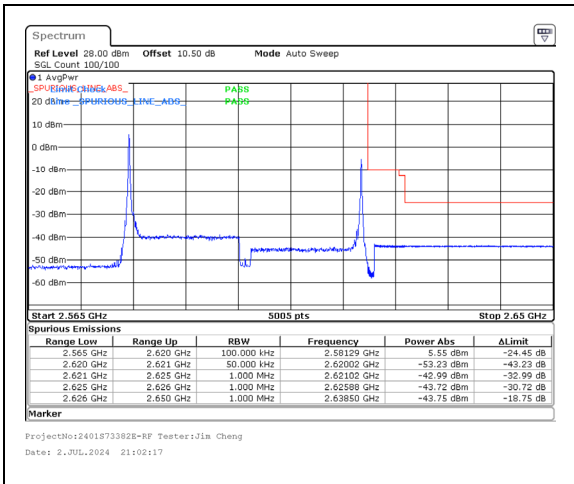

Band 38 20MHz/2590.2/High QPSK 1@0
Band 38 20MHz/2610.0/High QPSK 1@99