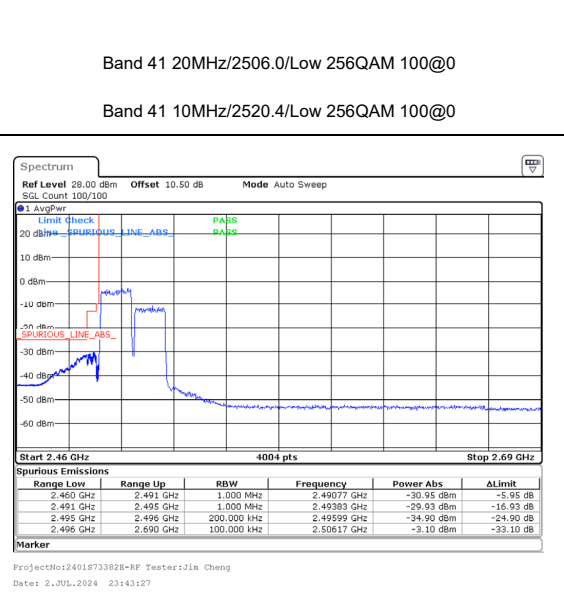

Band 41 15MHz/2503.5/Low QPSK 75@0
Band 41 15MHz/2518.5/Low QPSK 75@0