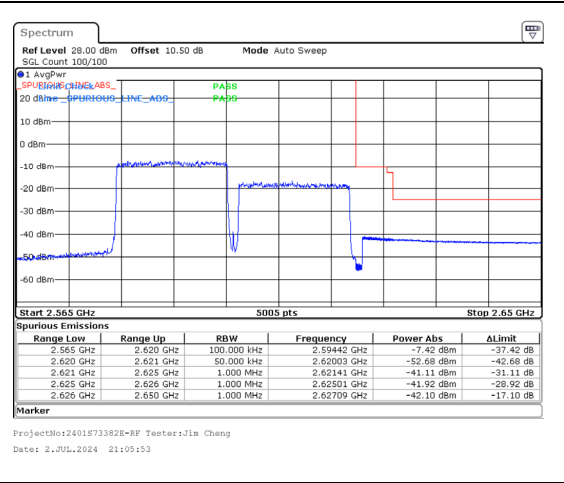

Band 38 20MHz/2590.2/High QPSK 1@0  
Band 38 20MHz/2610.0/High QPSK 1@99

Band 38 20MHz/2590.2/High QPSK 100@0  
Band 38 20MHz/2610.0/High QPSK 100@0

Band 38 20MHz/2590.2/High 16QAM 1@0  
Band 38 20MHz/2610.0/High 16QAM 1@99