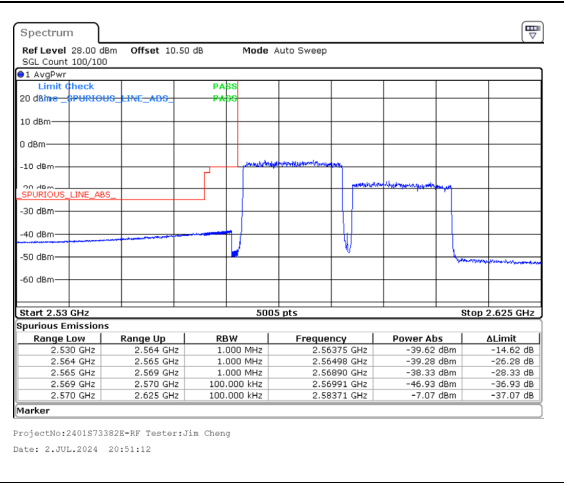

Band 38 20MHz/2580.0/Low 256QAM 100@0
Band 38 20MHz/2599.8/Low 256QAM 100@0