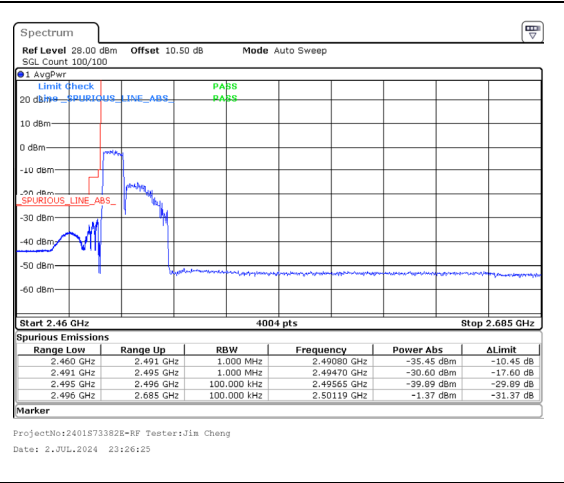

Band 41 10MHz/2501.5/Low QPSK 50@0
Band 41 20MHz/2515.9/Low QPSK 100@0

Band 41 10MHz/2501.5/Low 16QAM 50@0
Band 41 20MHz/2515.9/Low 16QAM 100@0