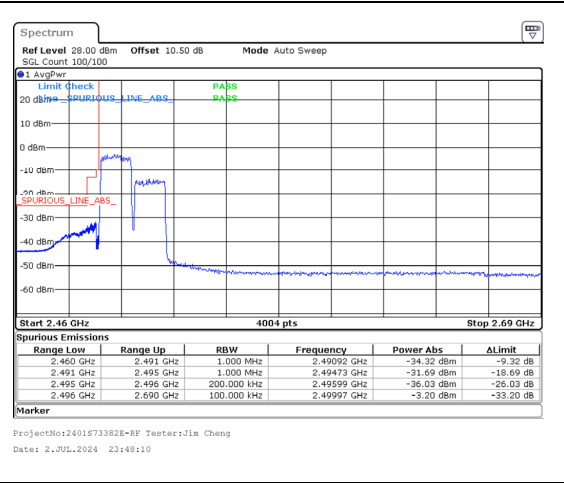

Band 1 15MHz/2503.5/Low 16QAM 75@0
Band 1 15MHz/2518.5/Low 16QAM 75@74

Band 1 15MHz/2503.5/Low 64QAM 75@0
Band 1 15MHz/2518.5/Low 64QAM 75@74