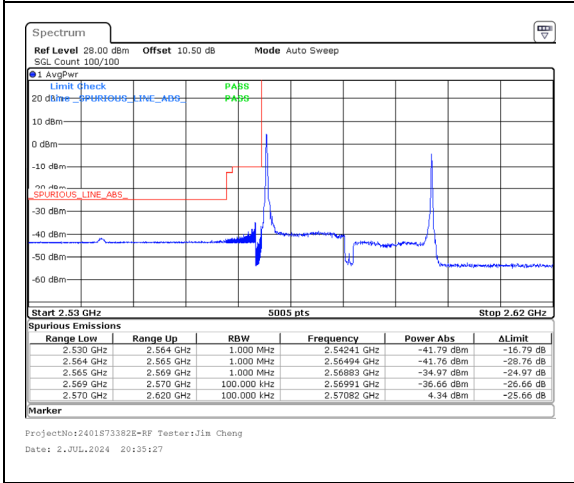

Band 38 15MHz/2577.5/Low 16QAM 1@0
Band 38 15MHz/2592.5/Low 16QAM 1@74