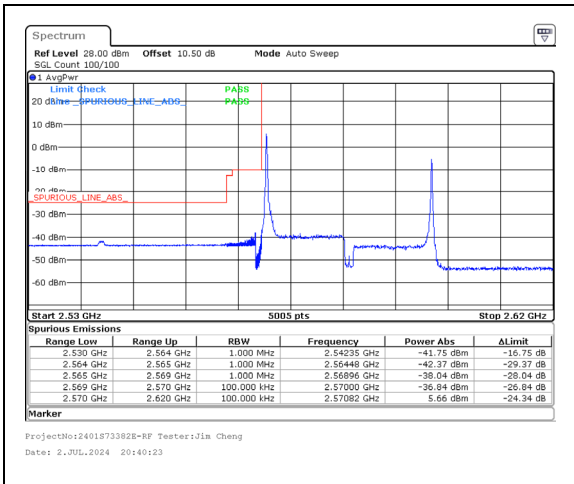

Band 38 15MHz/2577.5/Low 256QAM 1@0
Band 38 15MHz/2592.5/Low 256QAM 1@74