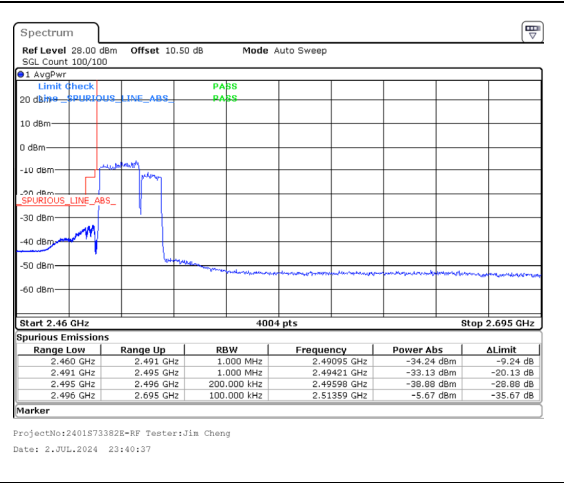

Band 41 20MHz/2506.0/Low 256QAM 100@0
Band 41 10MHz/2520.4/Low 256QAM 100@0