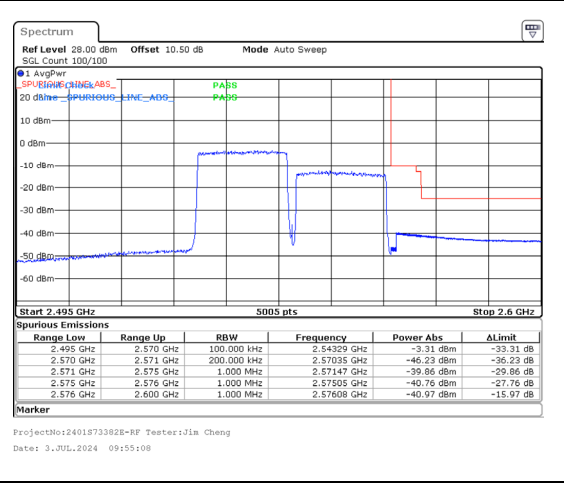

Band 7 20MHz/2540.2/High QPSK 1@0

Band 7 20MHz/2540.2/High QPSK 100@0

Band 7 20MHz/2560.0/High QPSK 1@99

Band 7 20MHz/2560.0/High QPSK 100@0