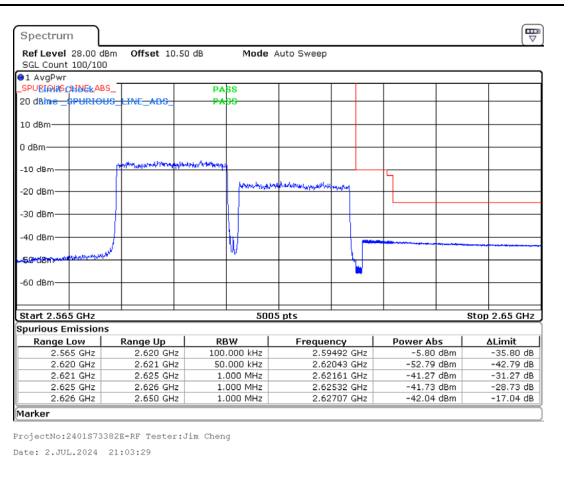

Band 38 20MHz/2590.2/High QPSK 1@0  
Band 38 20MHz/2610.0/High QPSK 1@99

Band 38 20MHz/2590.2/High QPSK 100@0  
Band 38 20MHz/2610.0/High QPSK 100@0

Band 38 20MHz/2590.2/High 16QAM 1@0  
Band 38 20MHz/2610.0/High 16QAM 1@99