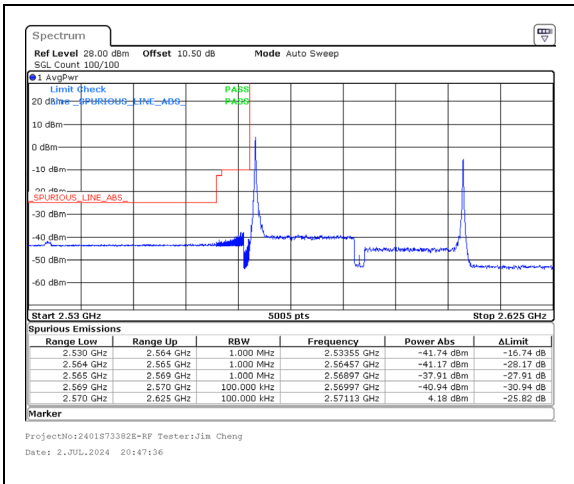

Band 38 20MHz/2580.0/Low 64QAM 1@0
Band 38 20MHz/2599.8/Low 64QAM 1@99