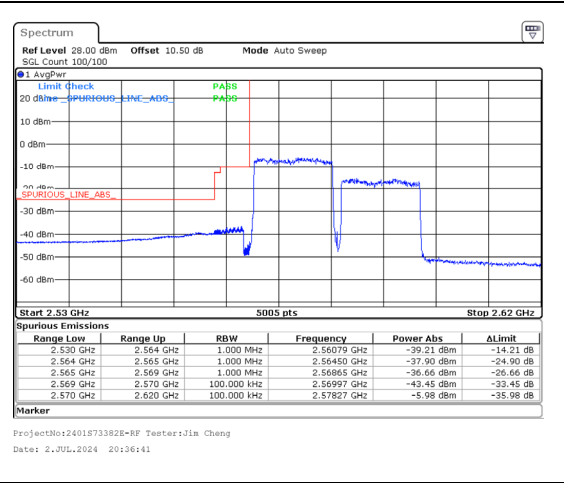

Band 38 15MHz/2577.5/Low 16QAM 75@0
Band 38 15MHz/2592.5/Low 16QAM 75@0