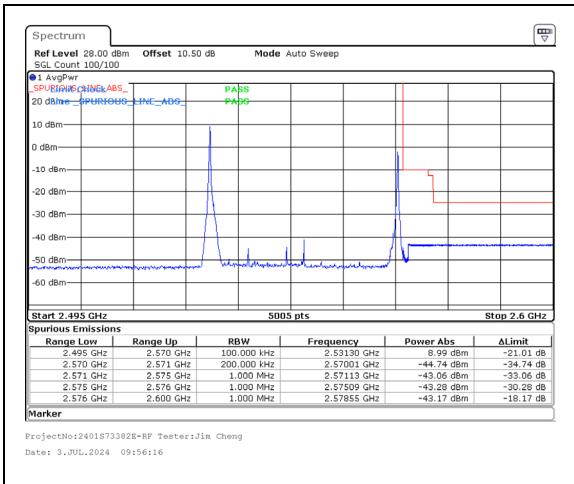

Band 7 15MHz/2562.2/High 256QAM 1@74

Band 7 15MHz/2562.2/High 256QAM 100@0

Band 7 20MHz/2540.2/High QPSK 1@0

Band 7 20MHz/2540.2/High QPSK 100@0

Band 7 20MHz/2560.0/High QPSK 1@99

Band 7 20MHz/2560.0/High QPSK 100@0