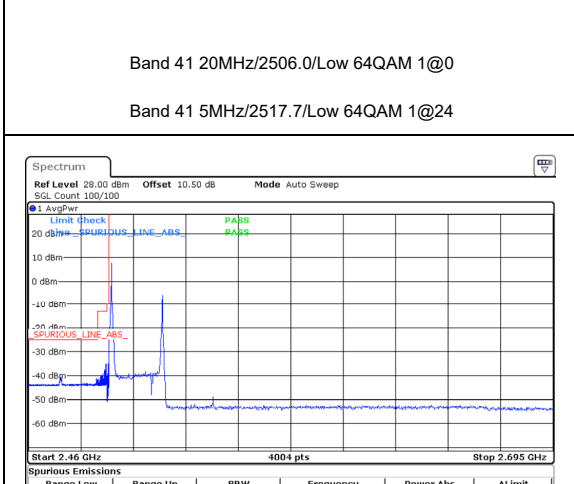

Band 41 20MHz/2506.0/Low 256QAM 1@0
Band 41 5MHz/2517.7/Low 256QAM 1@24