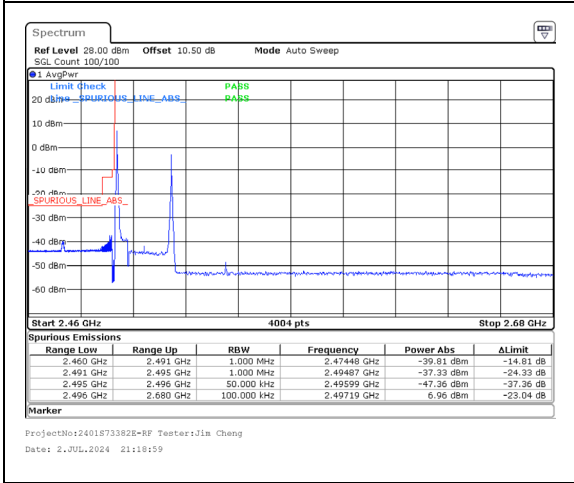

Band 41 5MHz/2499.3/Low 64QAM 1@0
Band 41 20MHz/2511.0/Low 64QAM 1@99

Band 41 5MHz/2499.3/Low 256QAM 1@0
Band 41 20MHz/2511.0/Low 256QAM 1@99