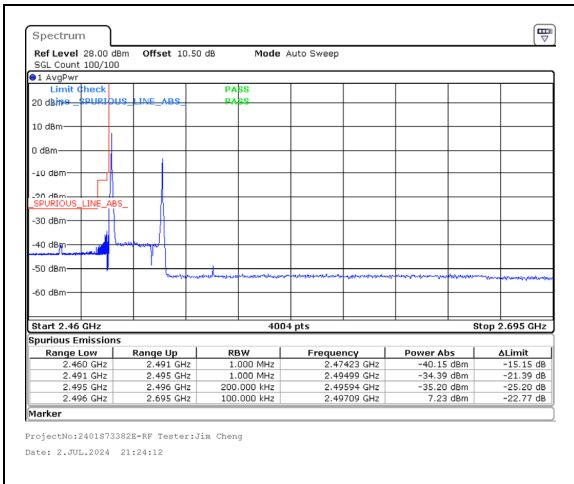

Band 41 5MHz/2499.3/Low 256QAM 1@0
Band 41 20MHz/2511.0/Low 256QAM 1@99

Band 41 20MHz/2506.0/Low QPSK 1@0
Band 41 5MHz/2517.7/Low QPSK 1@24

Band 41 20MHz/2506.0/Low 16QAM 1@0
Band 41 5MHz/2517.7/Low 16QAM 1@24