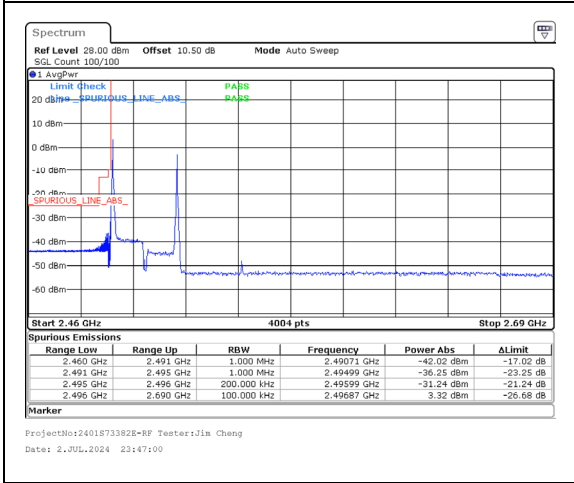

Band 1 15MHz/2503.5/Low 16QAM 1@0
Band 1 15MHz/2518.5/Low 16QAM 1@74

Band 1 15MHz/2503.5/Low 64QAM 1@0
Band 1 15MHz/2518.5/Low 64QAM 1@74