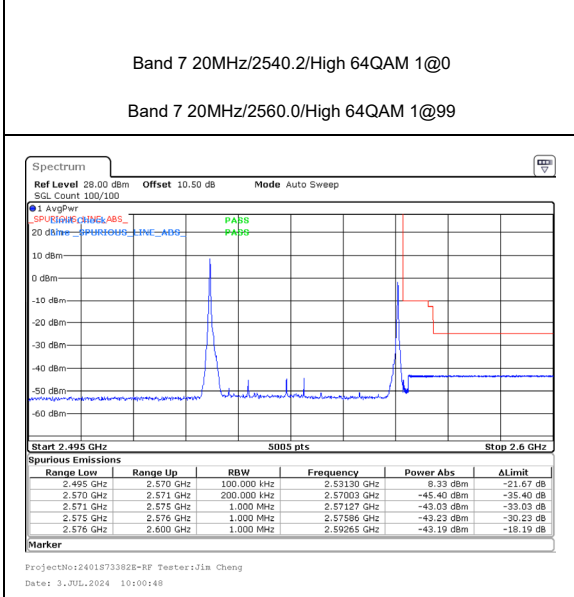

Band 7 20MHz/2540.2/High 256QAM 1@0

Band 7 20MHz/2560.0/High 256QAM 1@99