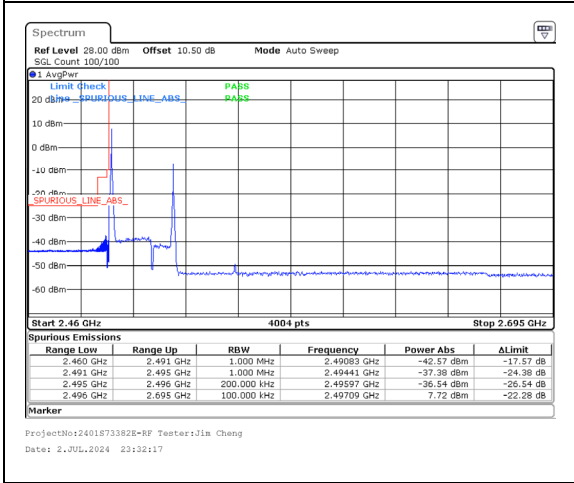

Band 41 20MHz/2506.0/Low QPSK 1@0
Band 41 10MHz/2520.4/Low QPSK 1@49