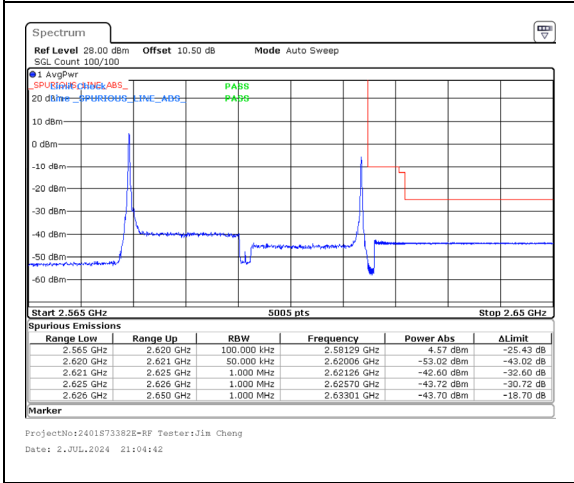

Band 38 20MHz/2590.2/High QPSK 1@0  
Band 38 20MHz/2610.0/High QPSK 1@99

Band 38 20MHz/2590.2/High QPSK 100@0  
Band 38 20MHz/2610.0/High QPSK 100@0

Band 38 20MHz/2590.2/High 16QAM 1@0  
Band 38 20MHz/2610.0/High 16QAM 1@99