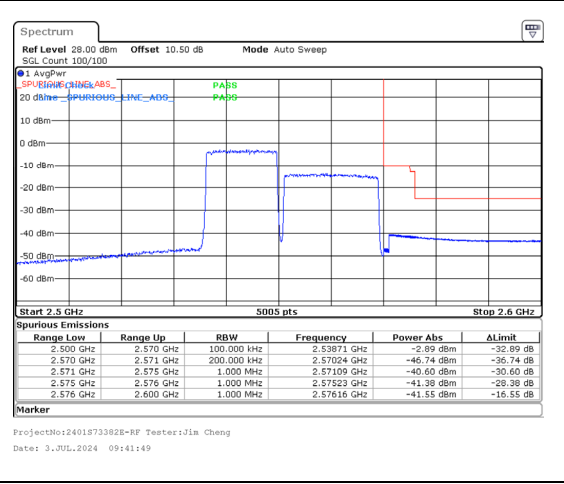

Band 7 15MHz/2542.9/High 16QAM 75@0
Band 7 20MHz/2560.0/High 16QAM 100@0