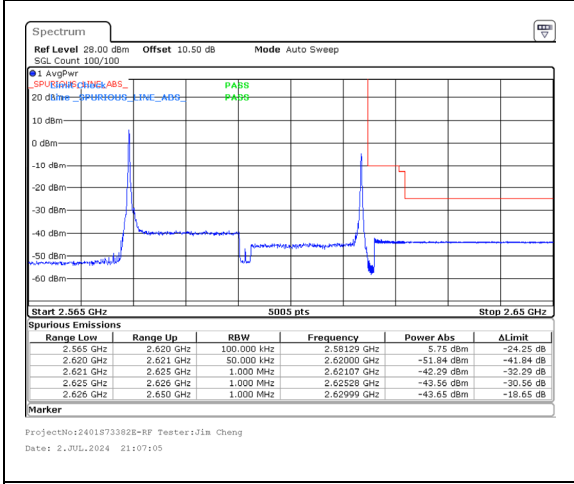

Band 38 20MHz/2590.2/High 64QAM 1@0
Band 38 20MHz/2610.0/High 64QAM 1@99