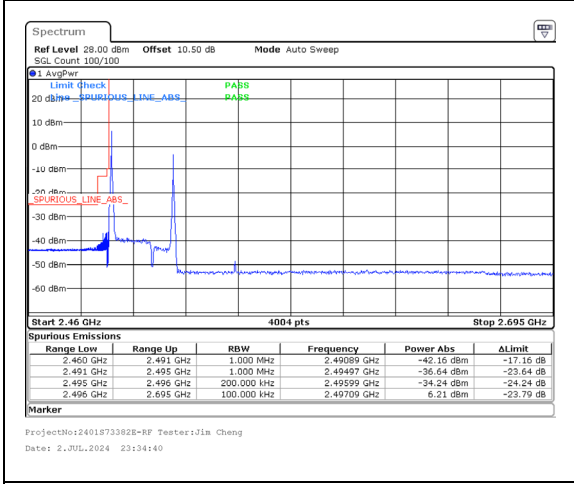

Band 41 20MHz/2506.0/Low 16QAM 1@0
Band 41 10MHz/2520.4/Low 16QAM 1@49