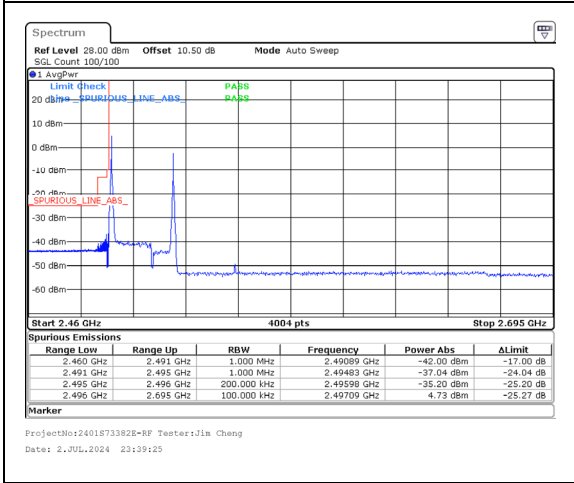

Band 41 20MHz/2506.0/Low 256QAM 1@0
Band 41 10MHz/2520.4/Low 256QAM 1@49