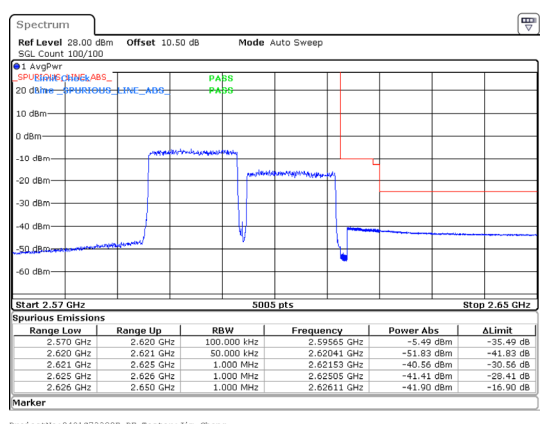

Band 38 15MHz/2597.5/High 256QAM 75@0
Band 38 15MHz/2612.5/High 256QAM 75@0