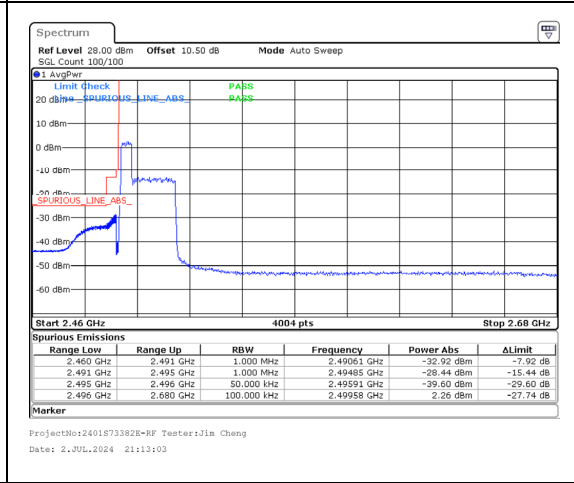

Band 41 5MHz/2499.3/Low QPSK 25@0
Band 41 20MHz/2511.0/Low QPSK 100@0