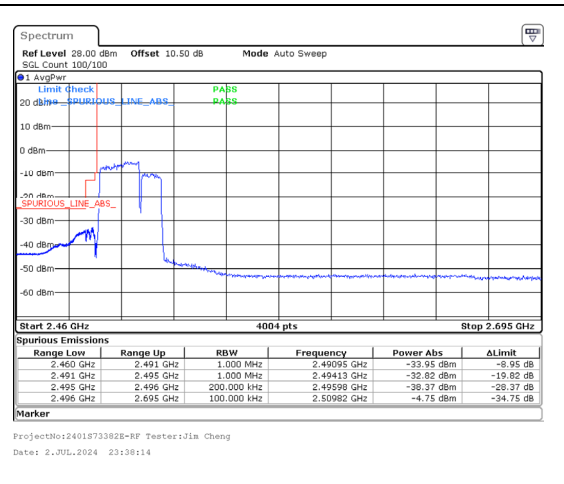

Band 41 20MHz/2506.0/Low 64QAM 100@0
Band 41 10MHz/2520.4/Low 64QAM 100@0