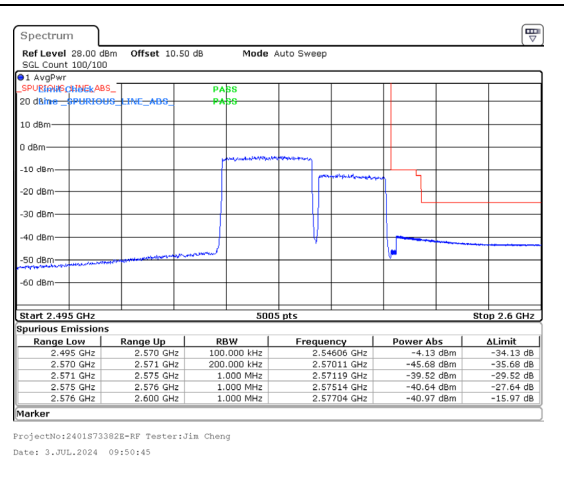

Band 7 20MHz/2545.1/High 64QAM 1@0

Band 7 20MHz/2545.1/High 64QAM 100@0

Band 7 15MHz/2562.2/High 64QAM 1@74

Band 7 15MHz/2562.2/High 64QAM 100@0