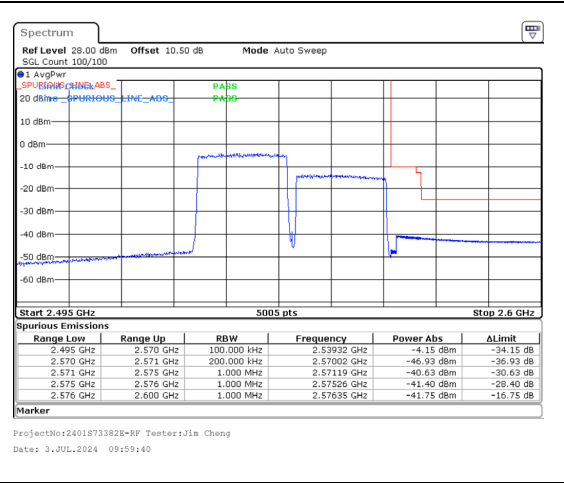

Band 7 20MHz/2540.2/High 16QAM 1@0

Band 7 20MHz/2560.0/High 16QAM 1@99

Band 7 20MHz/2540.2/High 16QAM 100@0

Band 7 20MHz/2560.0/High 16QAM 100@0

Band 7 20MHz/2540.2/High 64QAM 1@0

Band 7 20MHz/2560.0/High 64QAM 1@99