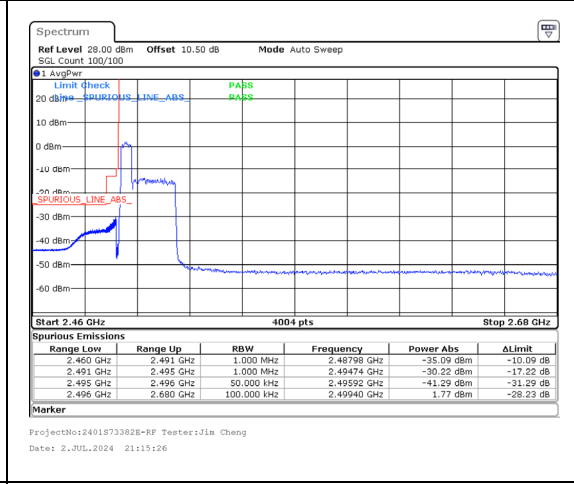

Band 41 5MHz/2499.3/Low 16QAM 25@0
Band 41 20MHz/2511.0/Low 16QAM 100@0