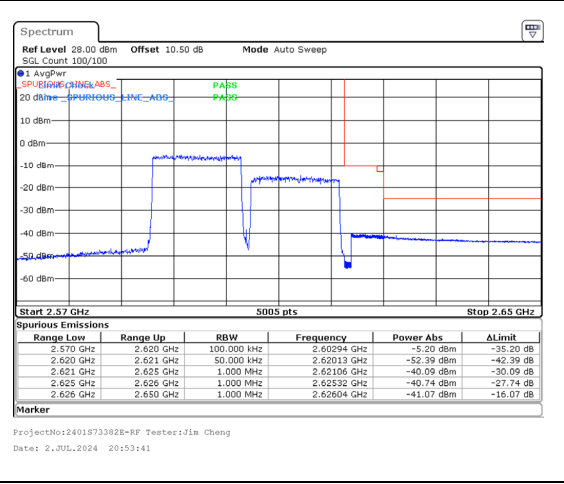

Band 38 15MHz/2597.5/High QPSK 75@0
Band 38 15MHz/2612.5/High QPSK 75@0