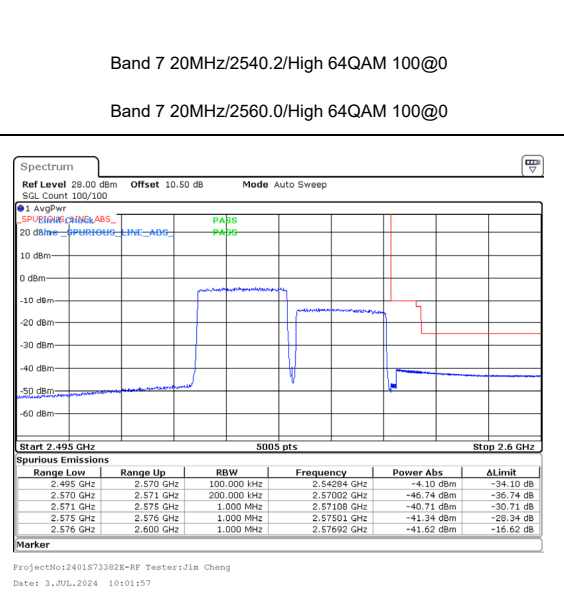

Band 7 20MHz/2540.2/High 256QAM 100@0

Band 7 20MHz/2560.0/High 256QAM 100@0