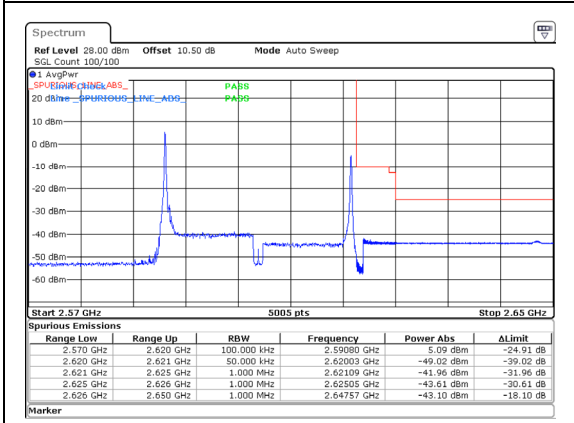

Band 38 15MHz/2597.5/High 64QAM 1@0
Band 38 15MHz/2612.5/High 64QAM 1@74