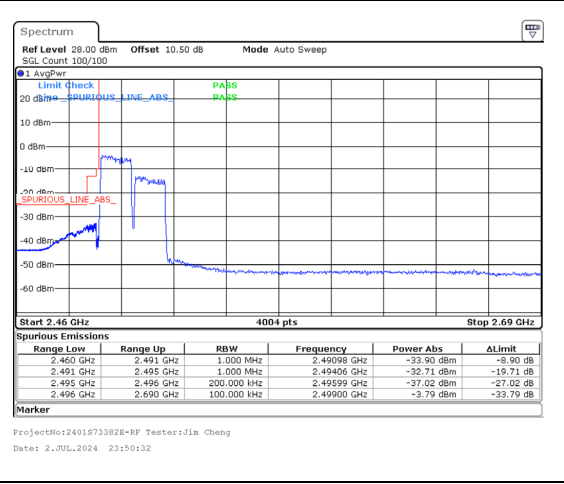

Band 1 15MHz/2503.5/Low 256QAM 75@0
Band 1 15MHz/2518.5/Low 256QAM 75@74