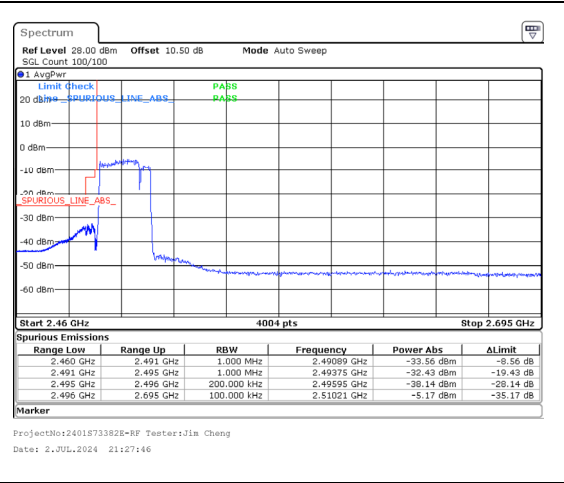

Band 41 20MHz/2506.0/Low 64QAM 100@0
Band 41 5MHz/2517.7/Low 64QAM 25@0