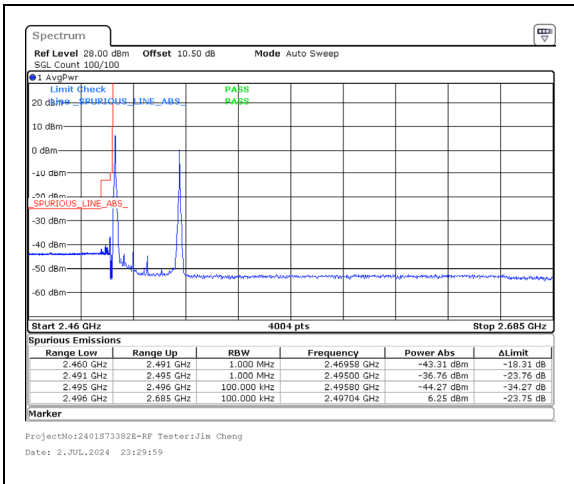

Band 41 10MHz/2501.5/Low 64QAM 1@0
Band 41 20MHz/2515.9/Low 64QAM 1@99

Band 41 10MHz/2501.5/Low 256QAM 1@0
Band 41 20MHz/2515.9/Low 256QAM 1@99