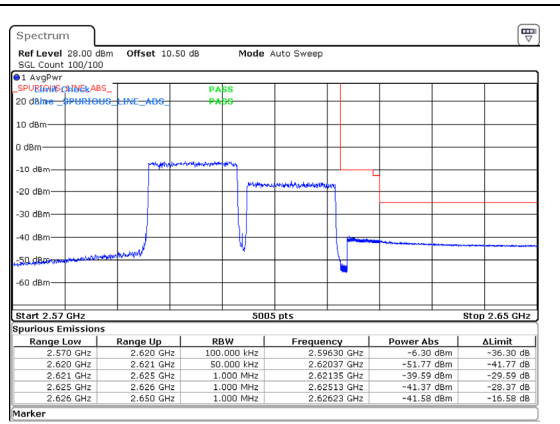

Band 38 15MHz/2597.5/High 16QAM 75@0
Band 38 15MHz/2612.5/High 16QAM 75@0