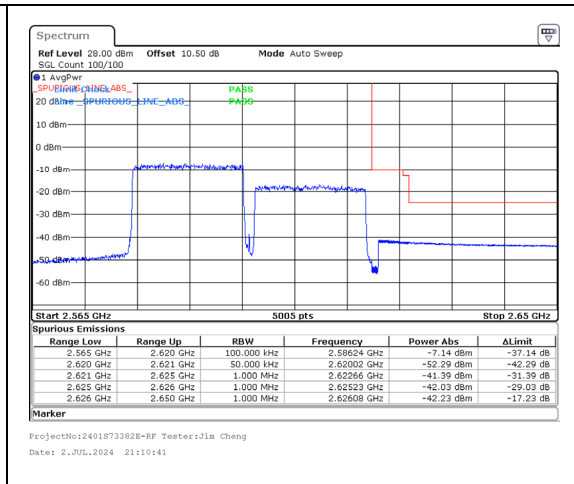

Band 38 20MHz/2590.2/High 256QAM 100@0
Band 38 20MHz/2610.0/High 256QAM 100@0