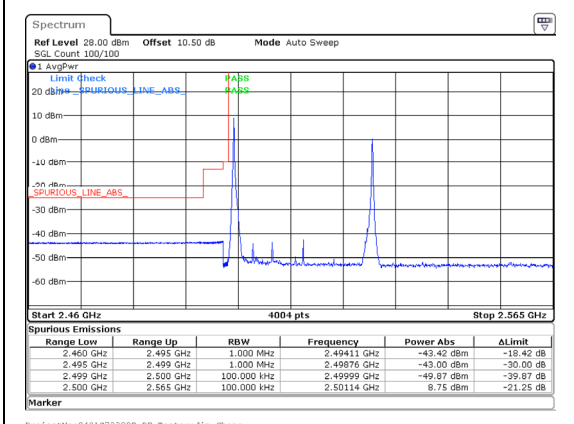

Band 7 10MHz/2505.5/Low 16QAM 1@0
Band 7 20MHz/2519.9/Low 16QAM 1@99