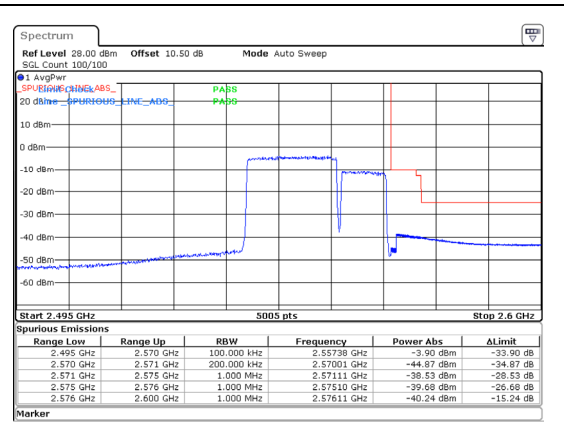

Band 7 20MHz/2550.1/High 64QAM 1@0

Band 7 20MHz/2550.1/High 64QAM 100@0

Band 7 10MHz/2564.5/High 64QAM 1@49

Band 7 10MHz/2564.5/High 64QAM 100@0