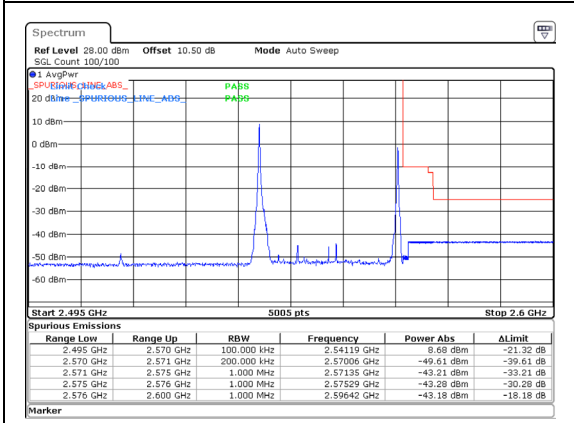

Band 7 20MHz/2550.1/High QPSK 1@0
Band 7 10MHz/2564.5/High QPSK 1@49