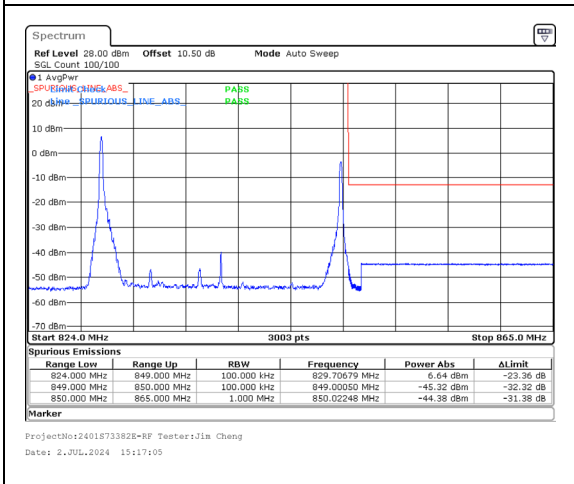

Band 5 10MHz/834.1/High 16QAM 1@0
Band 5 10MHz/844.0/High 16QAM 1@49