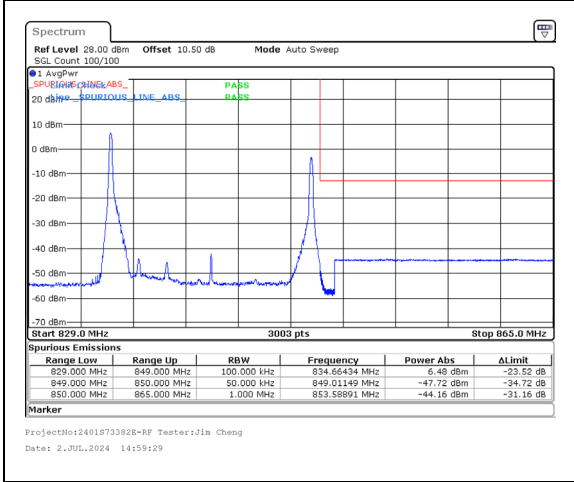

Band 5 5MHz/836.8/High QPSK 1@0
Band 5 10MHz/844.0/High QPSK 1@49

Band 5 5MHz/836.8/High QPSK 25@0
Band 5 10MHz/844.0/High QPSK 50@0

Band 5 5MHz/836.8/High 16QAM 1@0
Band 5 10MHz/844.0/High 16QAM 1@49

Band 5 5MHz/836.8/High 16QAM 25@0
Band 5 10MHz/844.0/High 16QAM 50@0