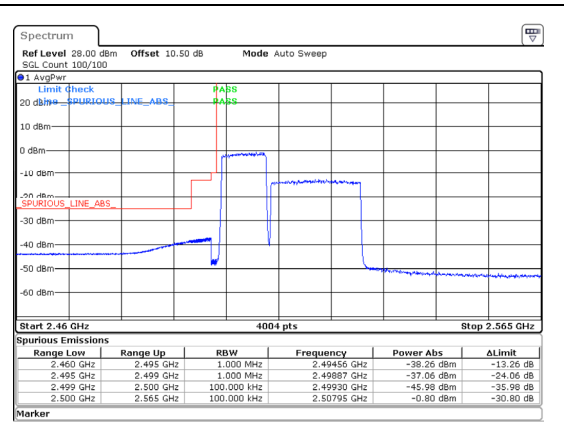

Band 7 10MHz/2505.5/Low 64QAM 50@0
Band 7 20MHz/2519.9/Low 64QAM 100@0