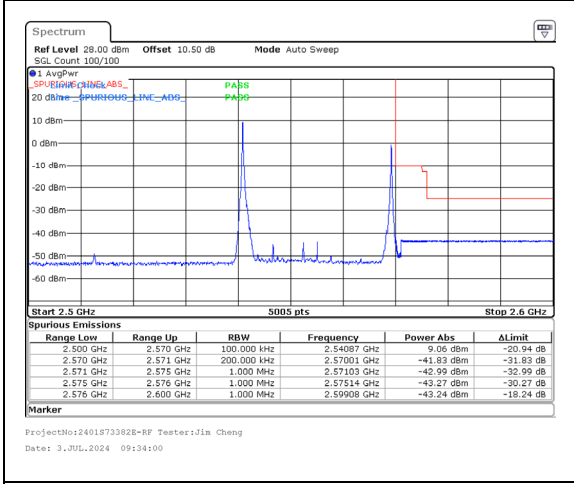

Band 7 15MHz/2547.5/High 256QAM 1@0

Band 7 15MHz/2562.5/High 256QAM 1@74