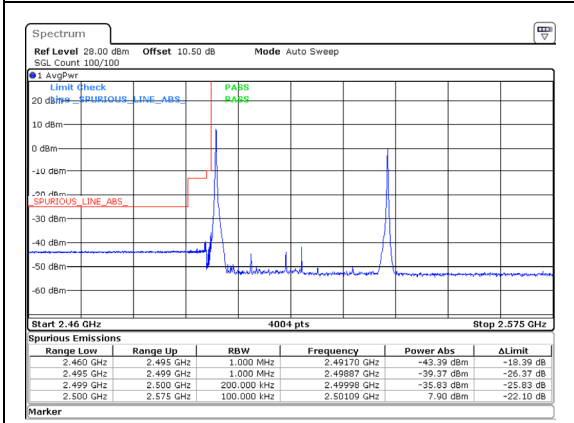

Band 7 20MHz/2510.0/Low QPSK 1@0
Band 7 20MHz/2529.8/Low QPSK 1@99

Band 7 20MHz/2510.0/Low QPSK 100@0
Band 7 20MHz/2529.8/Low QPSK 100@0