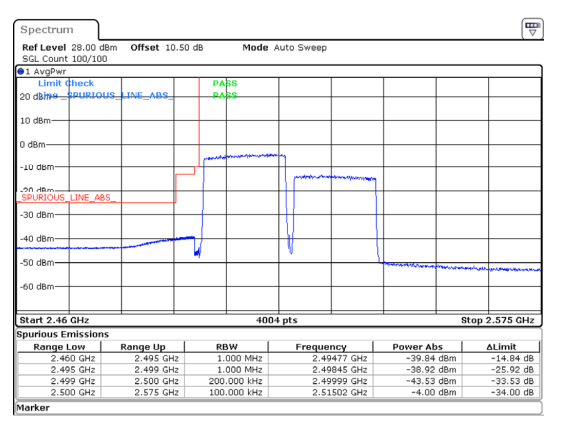

Band 7 20MHz/2510.0/Low 256QAM 1@0

Band 7 20MHz/2510.0/Low 256QAM 100@0

Band 7 20MHz/2529.8/Low 256QAM 1@99

Band 7 20MHz/2529.8/Low 256QAM 100@0