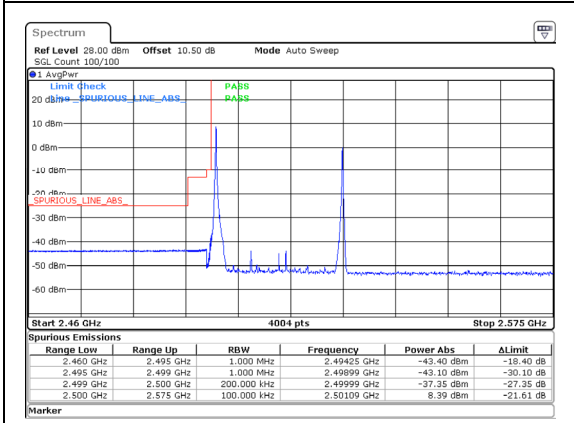

Band 7 10MHz/2505.5/Low 256QAM 1@0
Band 7 20MHz/2519.9/Low 256QAM 1@99