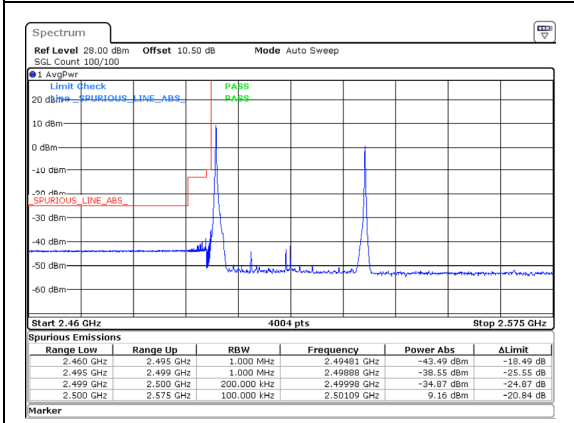

Band 7 20MHz/2510.0/Low 256QAM 1@0
Band 7 15MHz/2527.1/Low 256QAM 1@74

Band 7 20MHz/2510.0/Low 256QAM 100@0
Band 7 15MHz/2527.1/Low 256QAM 100@0