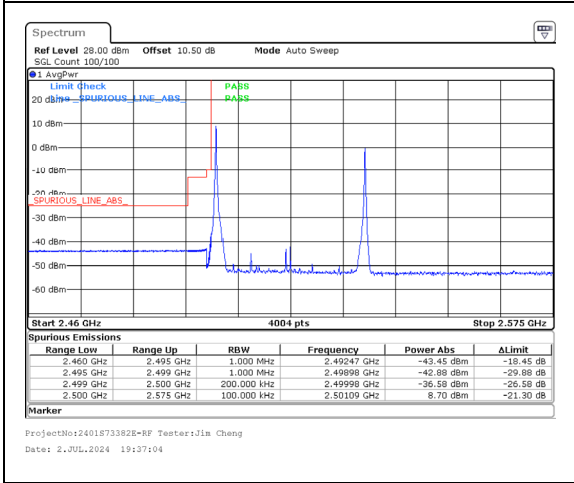

Band 7 20MHz/2510.0/Low QPSK 1@0
Band 7 15MHz/2527.1/Low QPSK 1@74