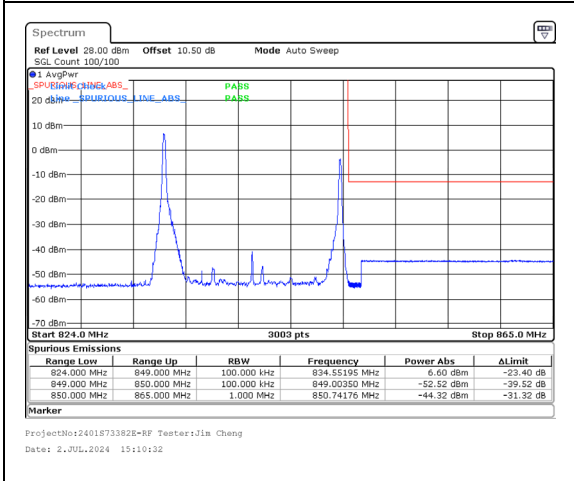

Band 5 5MHz/846.2/High 16QAM 1@24

Band 5 10MHz/839.0/High 16QAM 50@0

Band 5 5MHz/846.2/High 16QAM 25@0

Band 5 10MHz/839.0/High 64QAM 1@0
Band 5 5MHz/846.2/High 64QAM 1@24

Band 5 10MHz/839.0/High 64QAM 50@0
Band 5 5MHz/846.2/High 64QAM 25@0