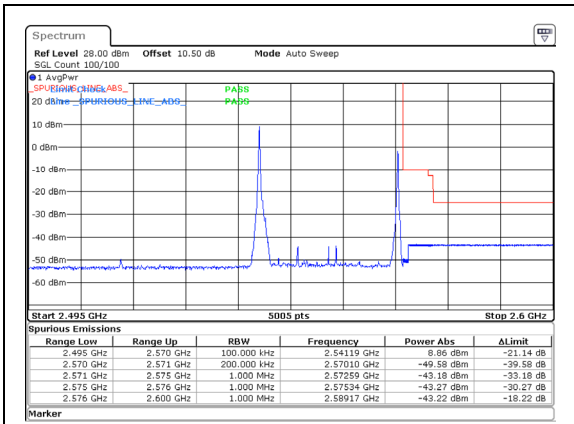

Band 7 20MHz/2550.1/High 64QAM 1@0

Band 7 20MHz/2550.1/High 64QAM 100@0

Band 7 10MHz/2564.5/High 64QAM 1@49

Band 7 10MHz/2564.5/High 64QAM 100@0