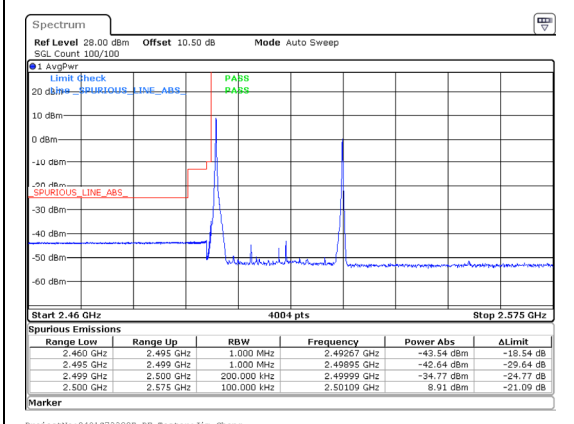

Band 7 20MHz/2510.0/Low QPSK 1@0
Band 7 10MHz/2524.4/Low QPSK 1@49