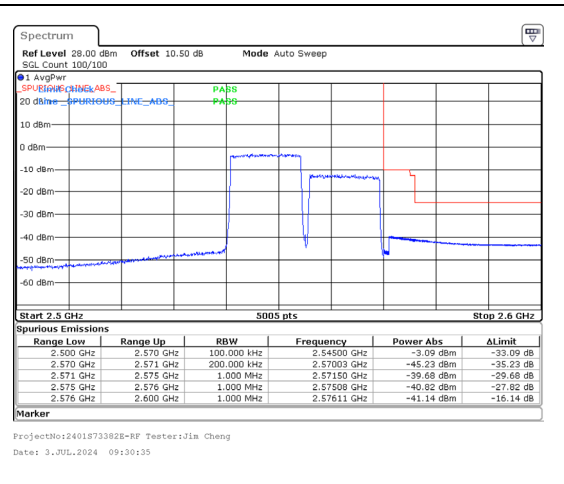

Band 7 15MHz/2547.5/High 16QAM 75@0

Band 7 15MHz/2562.5/High 16QAM 75@0