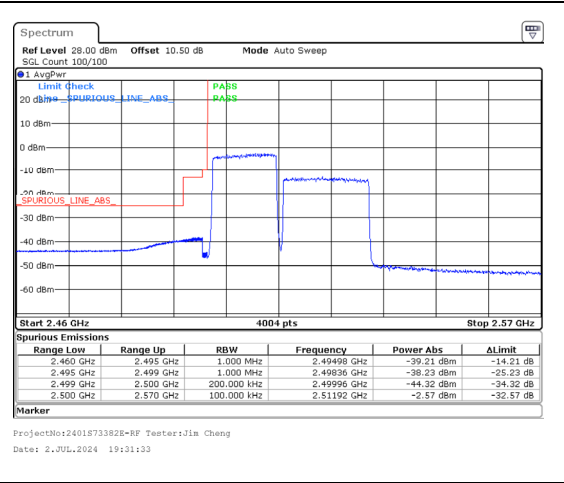

Band 7 15MHz/2507.8/Low QPSK 75@0
Band 7 20MHz/2524.9/Low QPSK 100@0