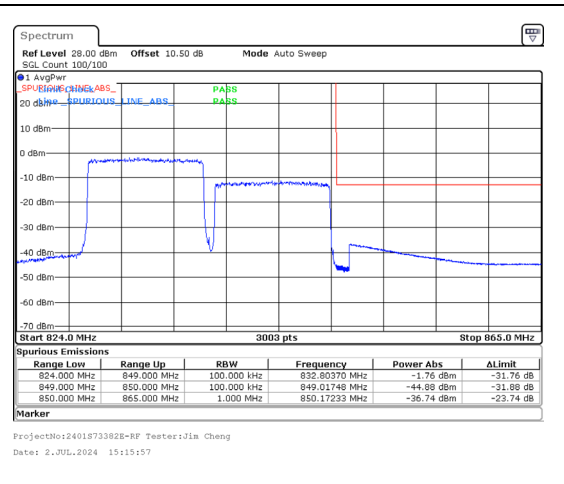

Band 5 10MHz/834.1/High QPSK 50@0
Band 5 10MHz/844.0/High QPSK 50@0