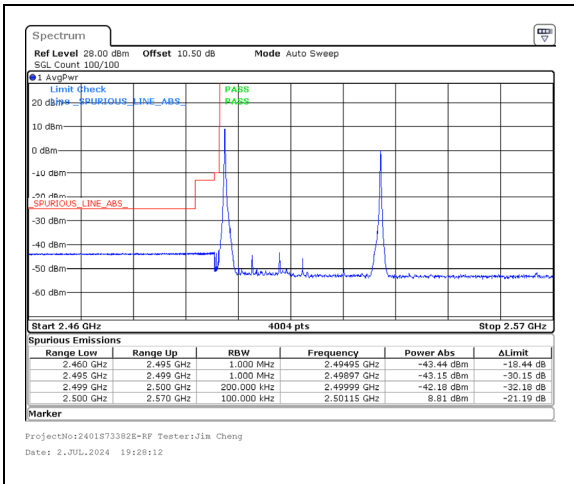

Band 7 15MHz/2507.5/Low 256QAM 1@0
Band 7 15MHz/2522.5/Low 256QAM 1@74