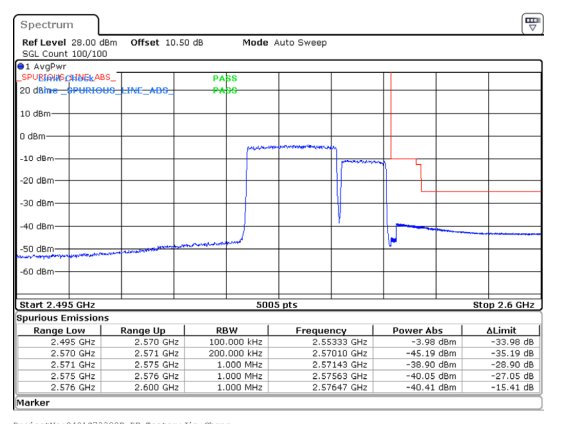

Band 7 20MHz/2550.1/High 16QAM 100@0
Band 7 10MHz/2564.5/High 16QAM 100@0