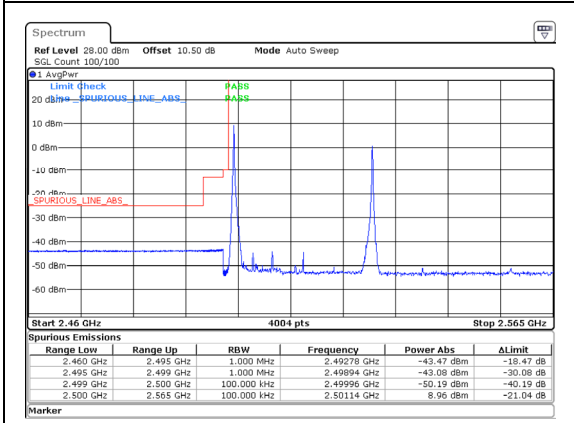

Band 7 10MHz/2505.5/Low QPSK 1@0
Band 7 20MHz/2519.9/Low QPSK 1@99