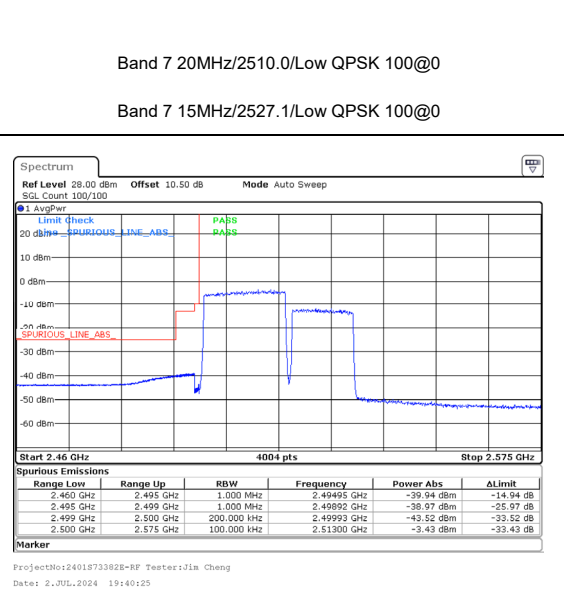

Band 7 20MHz/2510.0/Low 16QAM 100@0
Band 7 15MHz/2527.1/Low 16QAM 100@0