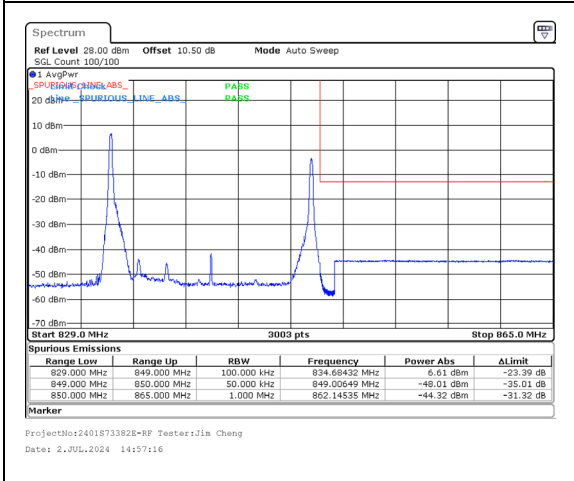

Band 5 5MHz/836.8/High QPSK 1@0
Band 5 10MHz/844.0/High QPSK 1@49

Band 5 5MHz/836.8/High QPSK 25@0
Band 5 10MHz/844.0/High QPSK 50@0

Band 5 5MHz/836.8/High 16QAM 1@0
Band 5 10MHz/844.0/High 16QAM 1@49

Band 5 5MHz/836.8/High 16QAM 25@0
Band 5 10MHz/844.0/High 16QAM 50@0