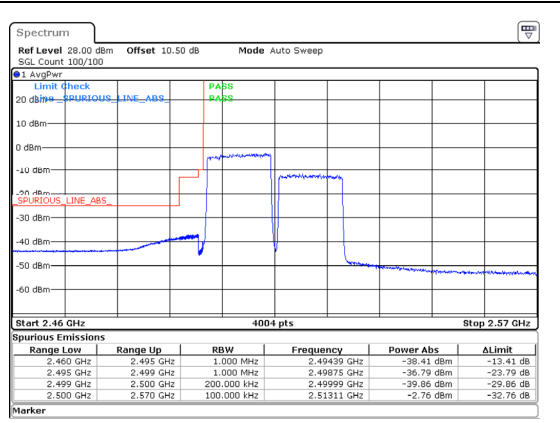

Band 7 15MHz/2507.5/Low 16QAM 75@0
Band 7 15MHz/2522.5/Low 16QAM 75@0