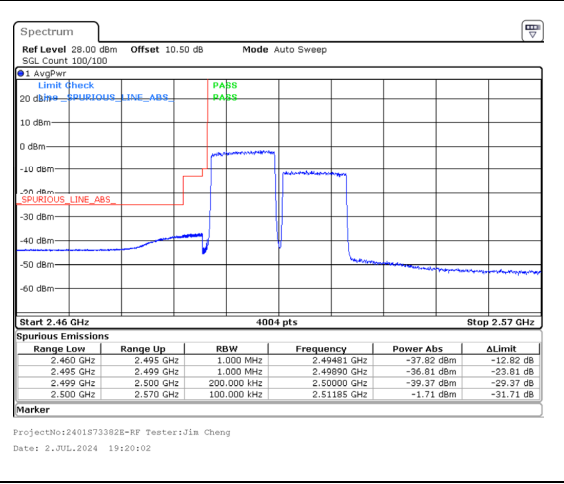

Band 7 20MHz/2510.0/Low 256QAM 1@0

Band 7 10MHz/2524.4/Low 256QAM 1@49

Band 7 20MHz/2510.0/Low 256QAM 100@0

Band 7 10MHz/2524.4/Low 256QAM 100@0

Band 7 15MHz/2507.5/Low QPSK 1@0

Band 7 15MHz/2522.5/Low QPSK 1@74