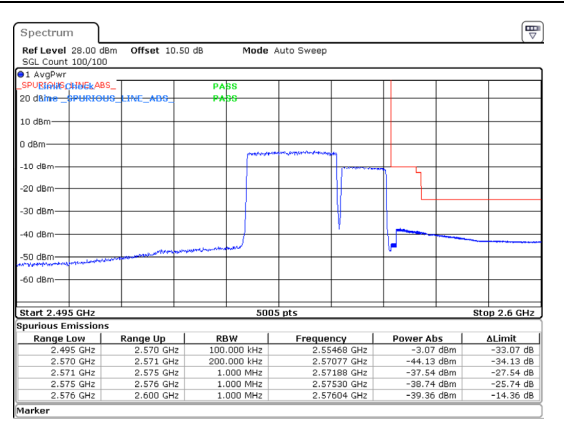

Band 7 20MHz/2550.1/High QPSK 100@0
Band 7 10MHz/2564.5/High QPSK 100@0