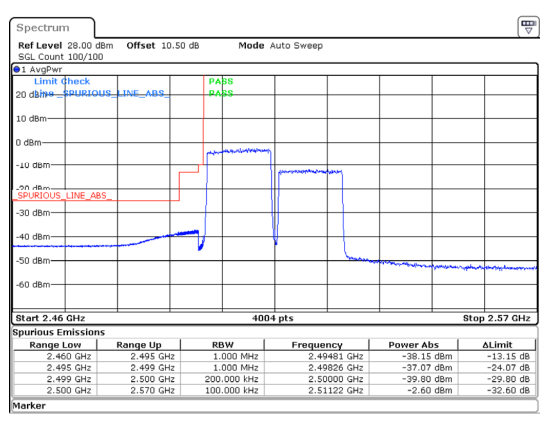

Band 7 15MHz/2507.5/Low 64QAM 75@0
Band 7 15MHz/2522.5/Low 64QAM 75@0