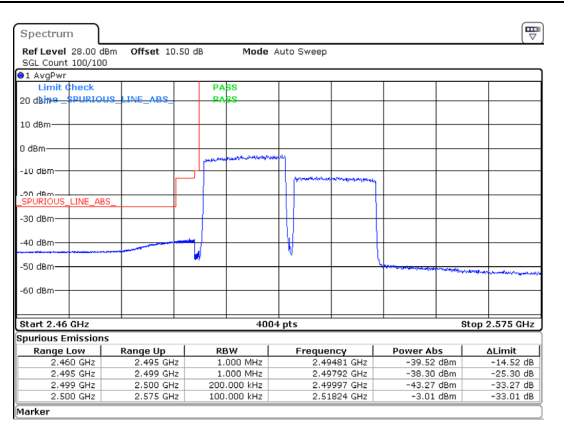

Band 7 20MHz/2510.0/Low QPSK 1@0
Band 7 20MHz/2529.8/Low QPSK 1@99

Band 7 20MHz/2510.0/Low QPSK 100@0
Band 7 20MHz/2529.8/Low QPSK 100@0