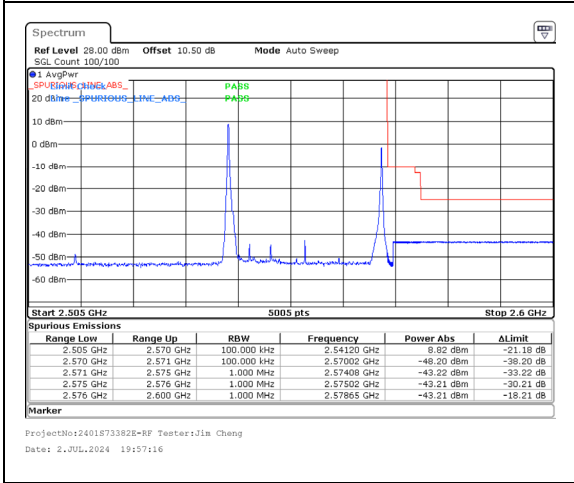

Band 7 20MHz/2529.8/Low 256QAM 1@99

Band 7 20MHz/2529.8/Low 256QAM 100@0

Band 7 10MHz/2545.6/High QPSK 1@0
Band 7 20MHz/2560.0/High QPSK 1@99

Band 7 10MHz/2545.6/High QPSK 50@0
Band 7 20MHz/2560.0/High QPSK 100@0