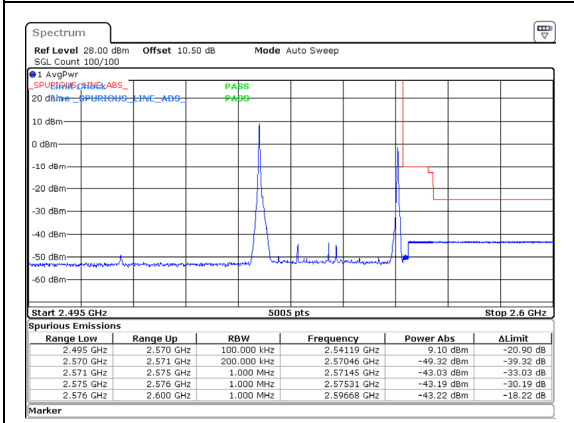

Band 7 20MHz/2550.1/High 256QAM 1@0

Band 7 20MHz/2550.1/High 256QAM 100@0

Band 7 10MHz/2564.5/High 256QAM 1@49

Band 7 10MHz/2564.5/High 256QAM 100@0