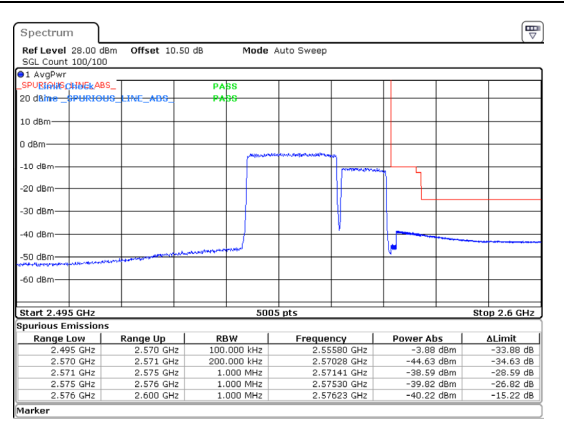

Band 7 20MHz/2550.1/High 256QAM 1@0

Band 7 20MHz/2550.1/High 256QAM 100@0

Band 7 10MHz/2564.5/High 256QAM 1@49

Band 7 10MHz/2564.5/High 256QAM 100@0