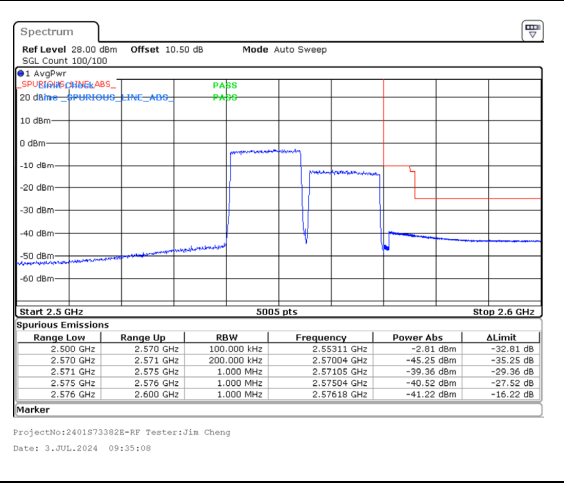

Band 7 15MHz/2547.5/High 64QAM 1@0

Band 7 15MHz/2562.5/High 64QAM 1@74

Band 7 15MHz/2547.5/High 64QAM 75@0

Band 7 15MHz/2562.5/High 64QAM 75@0

Band 7 15MHz/2547.5/High 256QAM 1@0

Band 7 15MHz/2562.5/High 256QAM 1@74