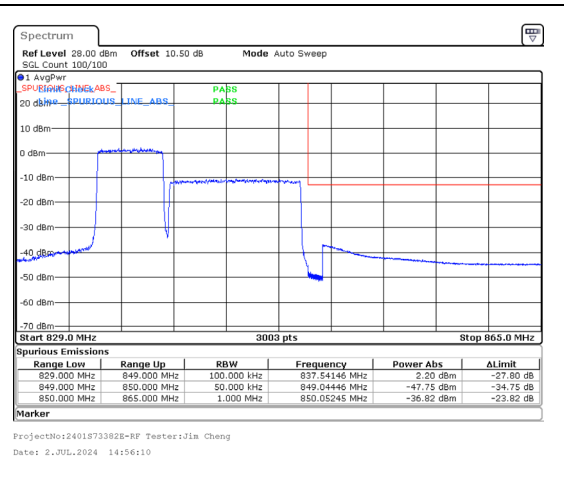

Band 5 5MHz/836.8/High QPSK 1@0
Band 5 10MHz/844.0/High QPSK 1@49

Band 5 5MHz/836.8/High QPSK 25@0
Band 5 10MHz/844.0/High QPSK 50@0

Band 5 5MHz/836.8/High 16QAM 1@0
Band 5 10MHz/844.0/High 16QAM 1@49

Band 5 5MHz/836.8/High 16QAM 25@0
Band 5 10MHz/844.0/High 16QAM 50@0