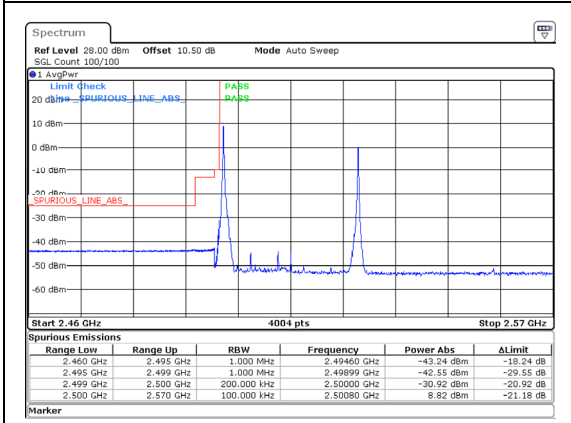

Band 7 15MHz/2507.5/Low QPSK 75@0

Band 7 15MHz/2522.5/Low QPSK 75@0

Band 7 15MHz/2507.5/Low 16QAM 1@0
Band 7 15MHz/2522.5/Low 16QAM 1@74

Band 7 15MHz/2507.5/Low 16QAM 75@0
Band 7 15MHz/2522.5/Low 16QAM 75@0