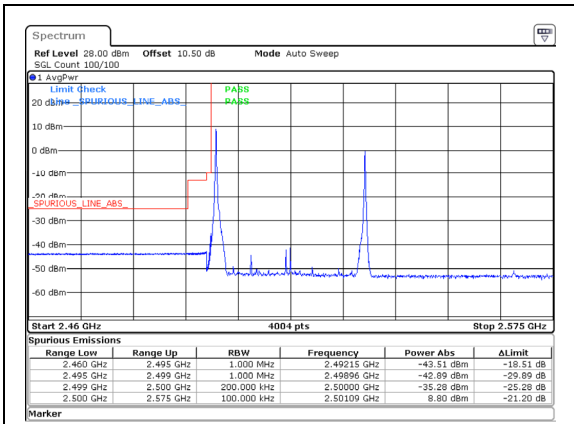

Band 7 20MHz/2510.0/Low 64QAM 1@0
Band 7 15MHz/2527.1/Low 64QAM 1@74

Band 7 20MHz/2510.0/Low 64QAM 100@0
Band 7 15MHz/2527.1/Low 64QAM 100@0