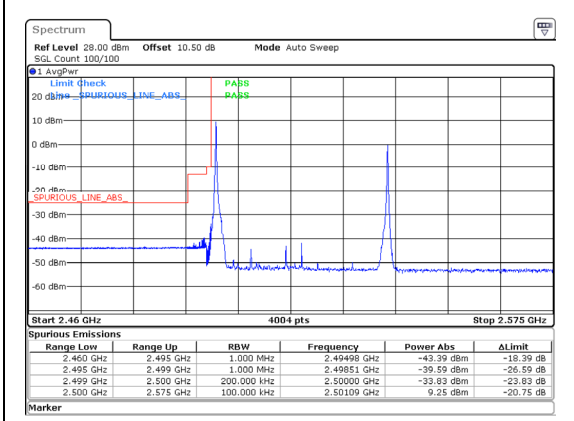

Band 7 20MHz/2510.0/Low 256QAM 1@0

Band 7 20MHz/2510.0/Low 256QAM 100@0

Band 7 20MHz/2529.8/Low 256QAM 1@99

Band 7 20MHz/2529.8/Low 256QAM 100@0