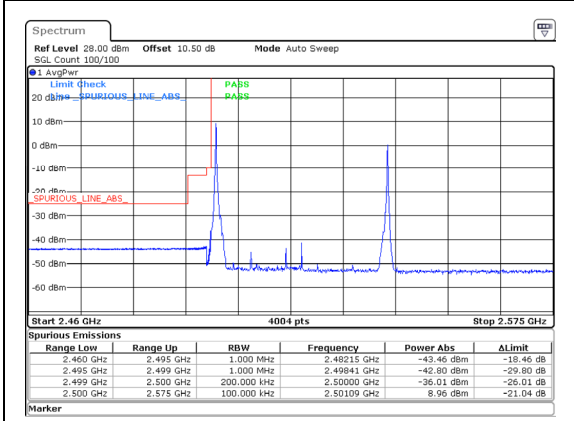

Band 7 20MHz/2510.0/Low QPSK 100@0
Band 7 20MHz/2529.8/Low QPSK 100@0

Band 7 20MHz/2510.0/Low 16QAM 1@0

Band 7 20MHz/2510.0/Low 16QAM 100@0

Band 7 20MHz/2529.8/Low 16QAM 1@99

Band 7 20MHz/2529.8/Low 16QAM 100@0