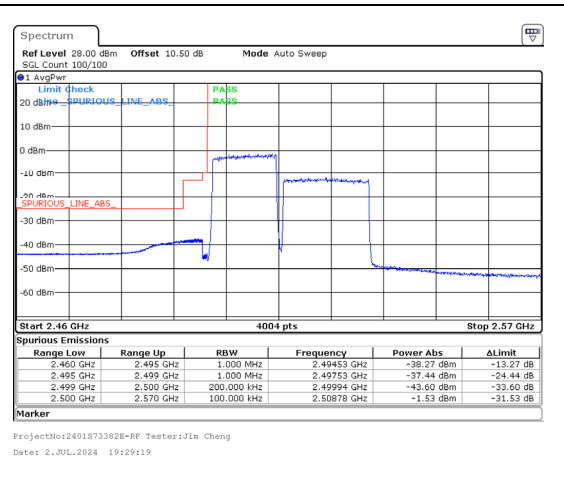

Band 7 15MHz/2507.5/Low 256QAM 75@0
Band 7 15MHz/2522.5/Low 256QAM 75@0