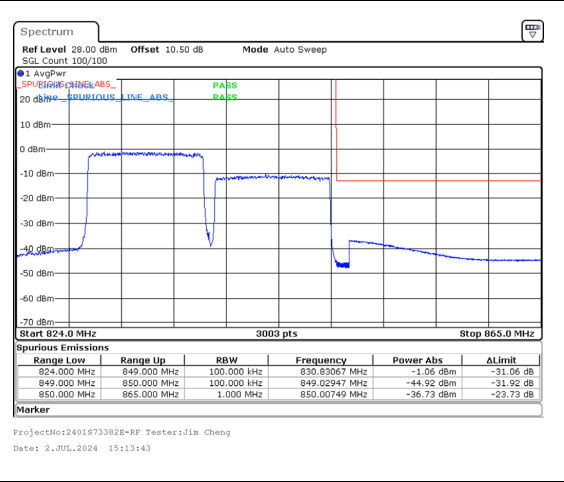

Band 5 10MHz/839.0/High 256QAM 50@0
Band 5 5MHz/846.2/High 256QAM 25@0