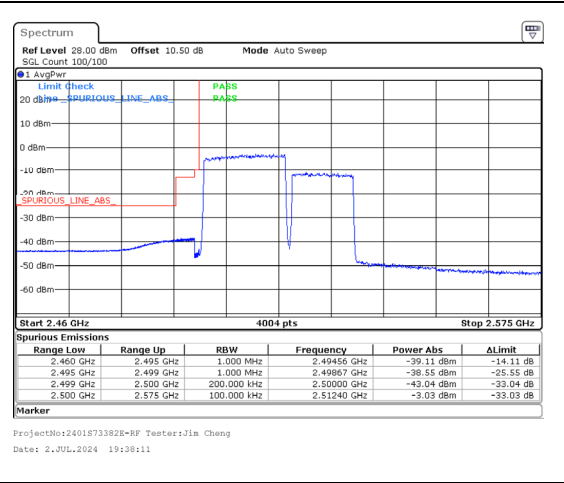

Band 7 20MHz/2510.0/Low QPSK 100@0
Band 7 15MHz/2527.1/Low QPSK 100@0