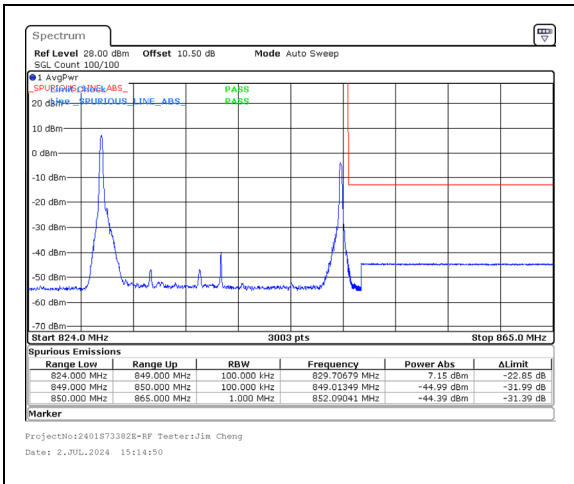

Band 5 10MHz/834.1/High QPSK 1@0
Band 5 10MHz/844.0/High QPSK 1@49