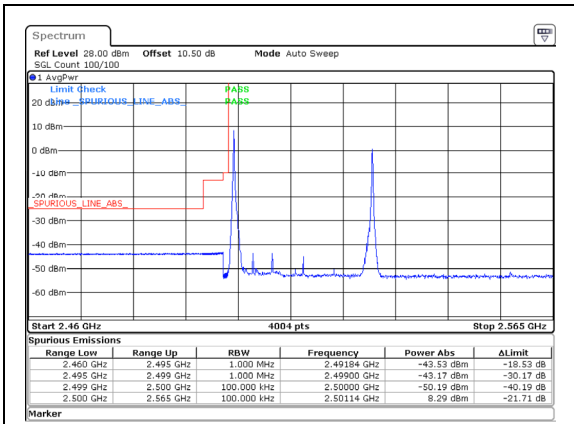

Band 7 10MHz/2505.5/Low 64QAM 1@0
Band 7 20MHz/2519.9/Low 64QAM 1@99