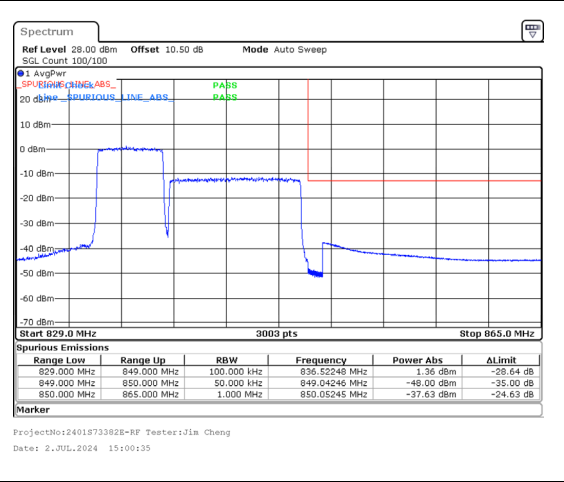

Band 5 5MHz/836.8/High 16QAM 25@0
Band 5 10MHz/844.0/High 16QAM 50@0