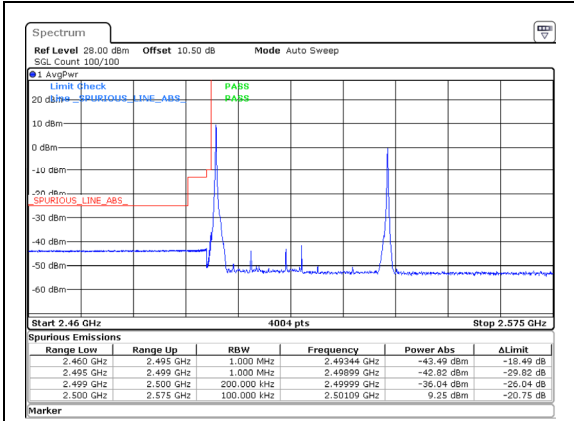

Band 7 20MHz/2510.0/Low 16QAM 1@0

Band 7 20MHz/2510.0/Low 16QAM 100@0

Band 7 20MHz/2529.8/Low 16QAM 1@99

Band 7 20MHz/2529.8/Low 16QAM 100@0