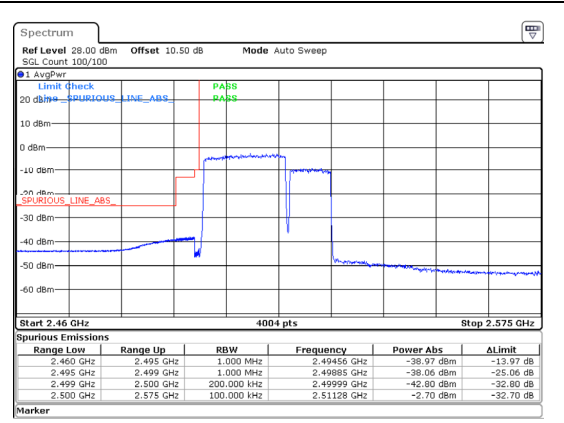

Band 7 10MHz/2505.5/Low 256QAM 50@0
Band 7 20MHz/2519.9/Low 256QAM 100@0