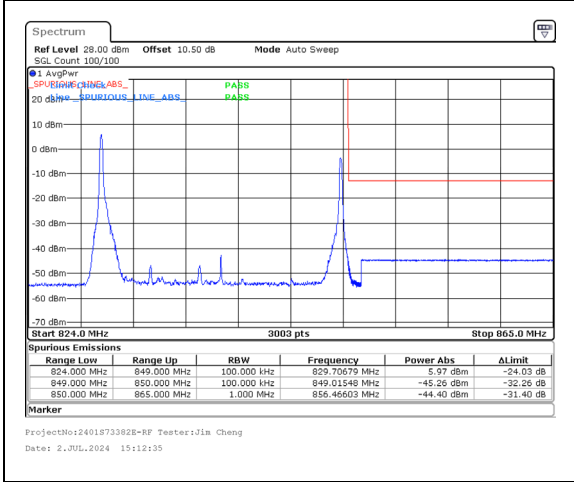

Band 5 10MHz/839.0/High 256QAM 1@0
Band 5 5MHz/846.2/High 256QAM 1@24