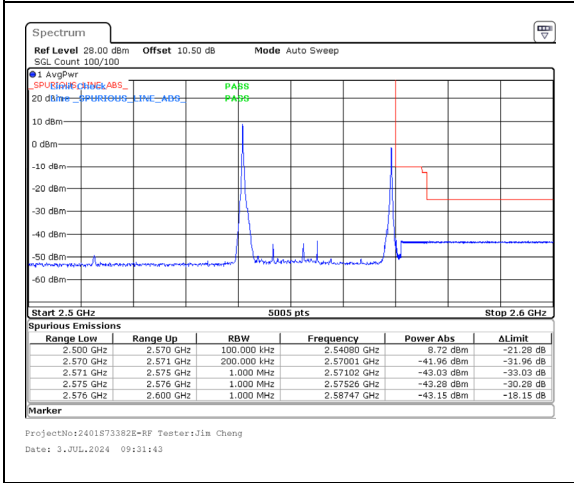

Band 7 15MHz/2562.5/High QPSK 1@74

Band 7 15MHz/2562.5/High QPSK 75@0

Band 7 15MHz/2547.5/High 16QAM 1@0

Band 7 15MHz/2562.5/High 16QAM 1@74

Band 7 15MHz/2547.5/High 16QAM 75@0

Band 7 15MHz/2562.5/High 16QAM 75@0