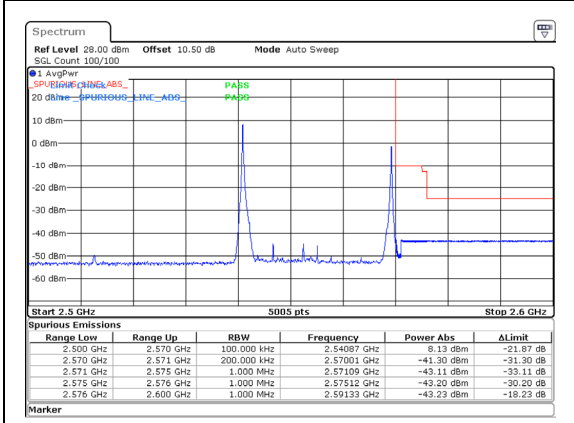

Band 7 15MHz/2547.5/High QPSK 1@0

Band 7 15MHz/2547.5/High QPSK 75@0

Band 7 15MHz/2562.5/High QPSK 1@74

Band 7 15MHz/2562.5/High QPSK 75@0