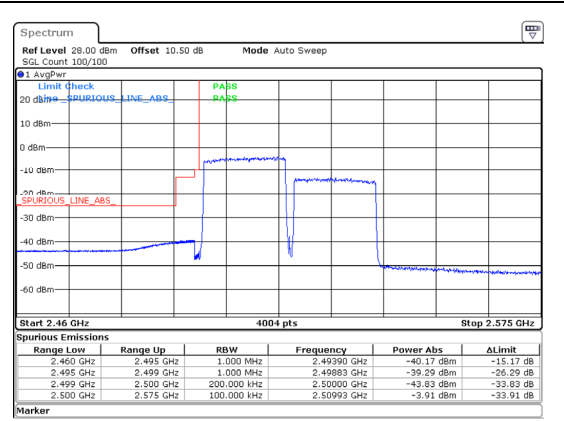

Band 7 20MHz/2510.0/Low 16QAM 1@0

Band 7 20MHz/2510.0/Low 16QAM 100@0

Band 7 20MHz/2529.8/Low 16QAM 1@99

Band 7 20MHz/2529.8/Low 16QAM 100@0