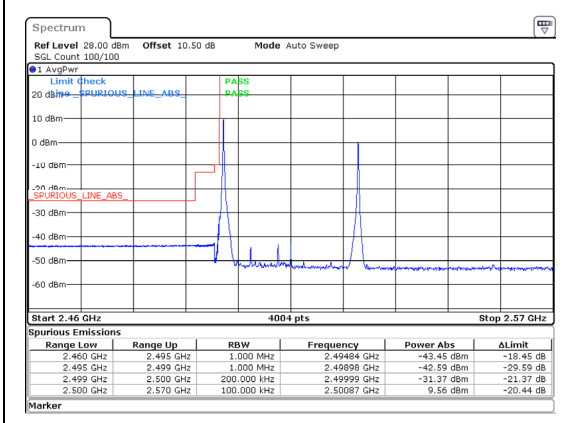

Band 7 15MHz/2507.5/Low 64QAM 1@0
Band 7 15MHz/2522.5/Low 64QAM 1@74