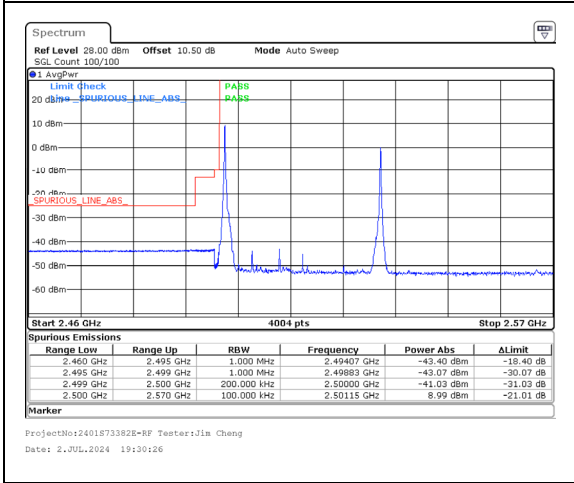

Band 7 15MHz/2507.8/Low QPSK 1@0
Band 7 20MHz/2524.9/Low QPSK 1@99