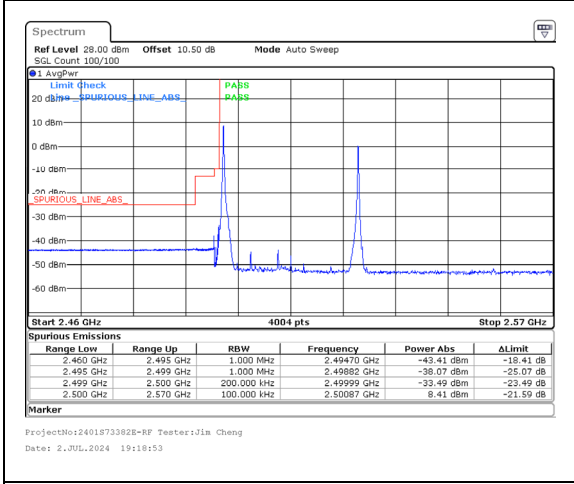

Band 7 15MHz/2507.5/Low QPSK 1@0

Band 7 15MHz/2522.5/Low QPSK 1@74