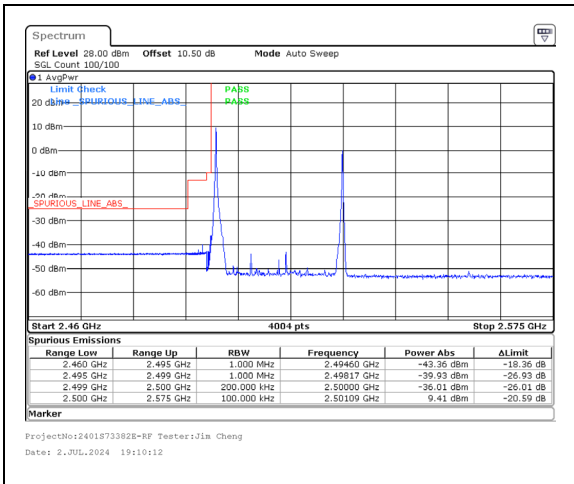

Band 7 20MHz/2510.0/Low 16QAM 1@0
Band 7 10MHz/2524.4/Low 16QAM 1@49

Band 7 20MHz/2510.0/Low 64QAM 1@0

Band 7 10MHz/2524.4/Low 64QAM 1@49