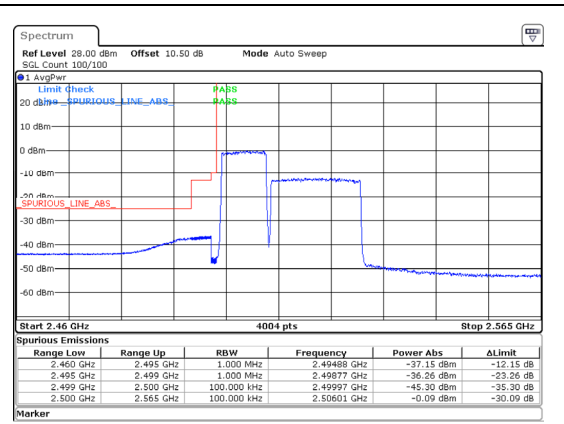

Band 5 10MHz/834.1/High 256QAM 50@0
Band 5 10MHz/844.0/High 256QAM 50@0