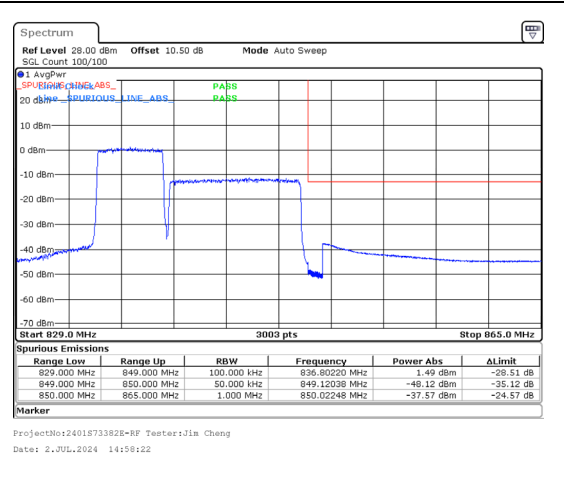

Band 5 5MHz/836.8/High QPSK 1@0
Band 5 10MHz/844.0/High QPSK 1@49

Band 5 5MHz/836.8/High QPSK 25@0
Band 5 10MHz/844.0/High QPSK 50@0

Band 5 5MHz/836.8/High 16QAM 1@0
Band 5 10MHz/844.0/High 16QAM 1@49

Band 5 5MHz/836.8/High 16QAM 25@0
Band 5 10MHz/844.0/High 16QAM 50@0