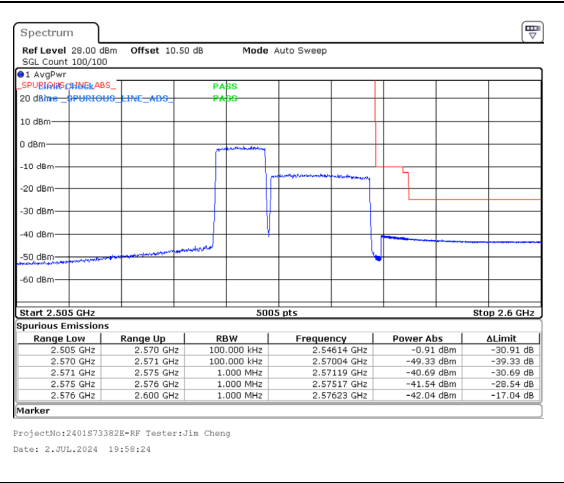

Band 7 10MHz/2545.6/High QPSK 50@0
Band 7 20MHz/2560.0/High QPSK 100@0