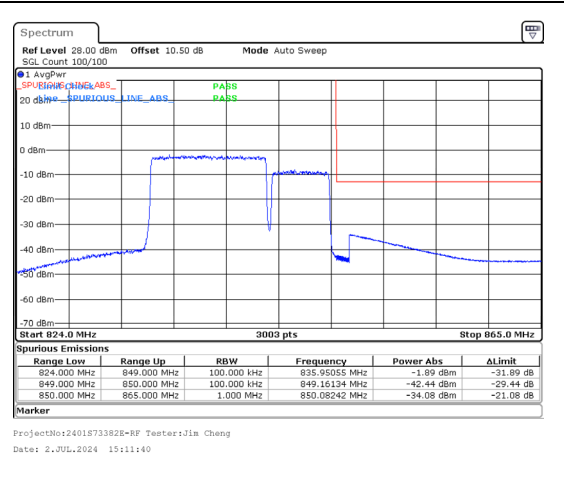

Band 5 10MHz/839.0/High 64QAM 50@0
Band 5 5MHz/846.2/High 64QAM 25@0