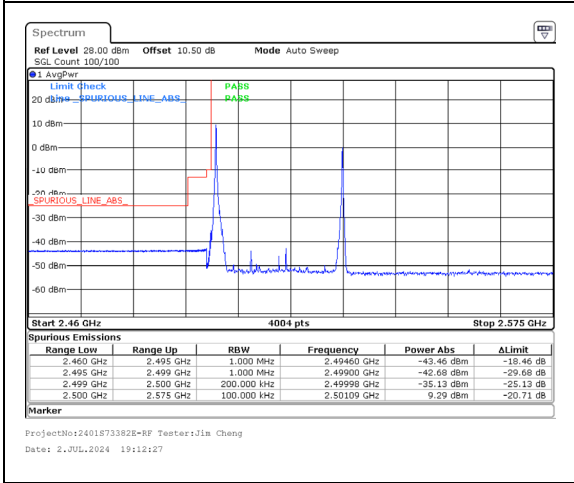

Band 7 20MHz/2510.0/Low 16QAM 100@0
Band 7 10MHz/2524.4/Low 16QAM 100@0

Band 7 20MHz/2510.0/Low 64QAM 1@0

Band 7 10MHz/2524.4/Low 64QAM 1@49

Band 7 20MHz/2510.0/Low 64QAM 100@0

Band 7 10MHz/2524.4/Low 64QAM 100@0