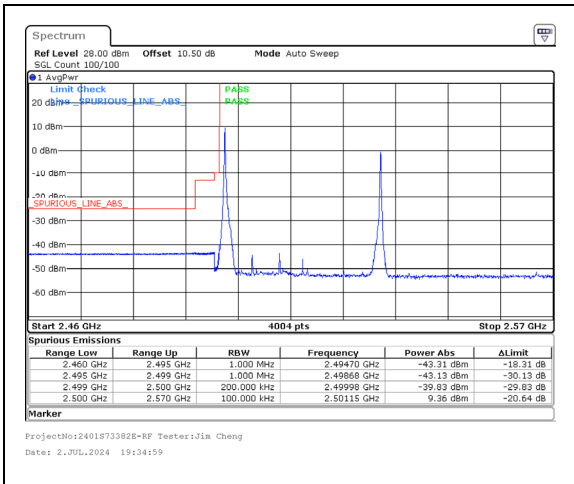

Band 7 15MHz/2507.8/Low 16QAM 1@0
Band 7 20MHz/2524.9/Low 16QAM 1@99

Band 7 15MHz/2507.8/Low 64QAM 1@0
Band 7 20MHz/2524.9/Low 64QAM 1@99

Band 7 15MHz/2507.8/Low 256QAM 1@0
Band 7 20MHz/2524.9/Low 256QAM 1@99