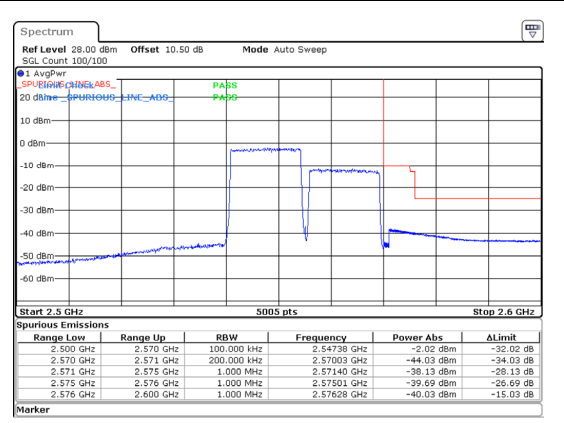

Band 7 15MHz/2547.5/High QPSK 1@0

Band 7 15MHz/2547.5/High QPSK 75@0

Band 7 15MHz/2562.5/High QPSK 1@74

Band 7 15MHz/2562.5/High QPSK 75@0