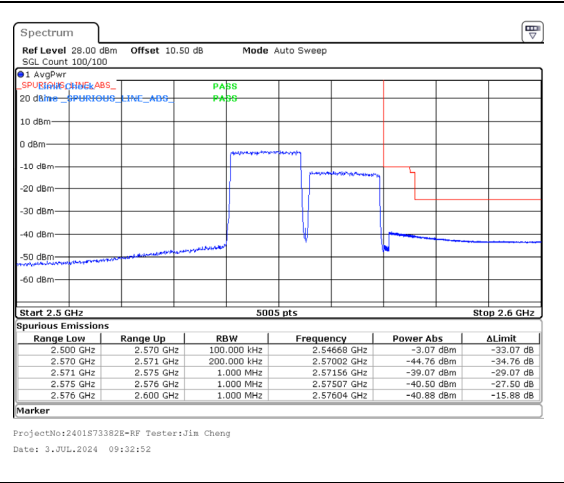

Band 7 15MHz/2547.5/High 64QAM 75@0

Band 7 15MHz/2562.5/High 64QAM 75@0