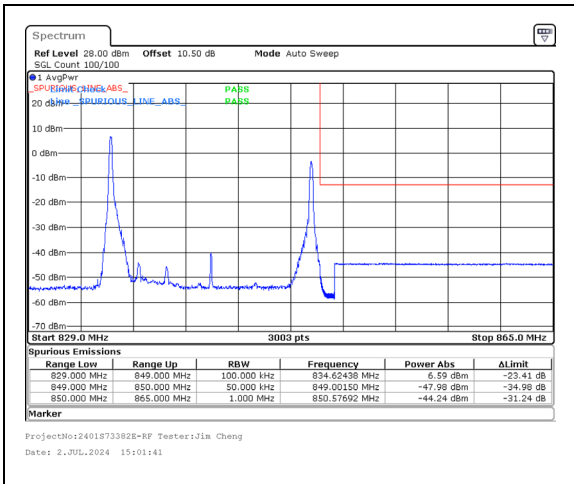

Band 5 5MHz/836.8/High 64QAM 1@0
Band 5 10MHz/844.0/High 64QAM 1@49

Band 5 5MHz/836.8/High 256QAM 1@0

Band 5 10MHz/844.0/High 256QAM 1@49