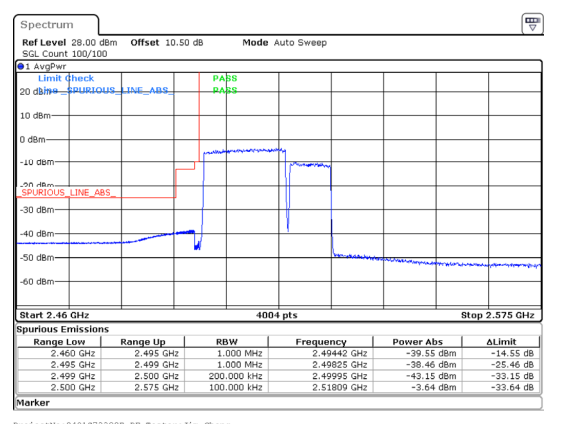

Band 7 20MHz/2510.0/Low QPSK 100@0
Band 7 10MHz/2524.4/Low QPSK 100@0