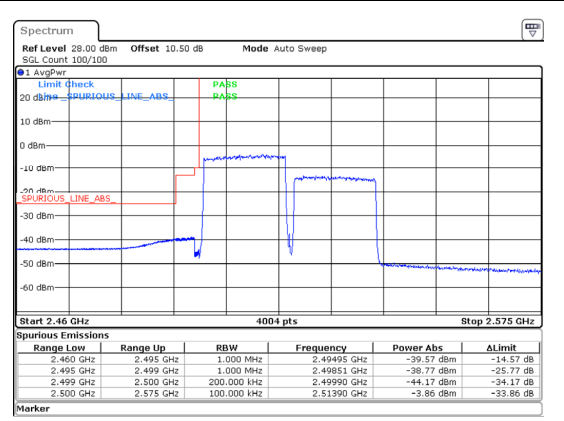

Band 7 20MHz/2510.0/Low QPSK 100@0
Band 7 20MHz/2529.8/Low QPSK 100@0

Band 7 20MHz/2510.0/Low 16QAM 1@0

Band 7 20MHz/2510.0/Low 16QAM 100@0

Band 7 20MHz/2529.8/Low 16QAM 1@99

Band 7 20MHz/2529.8/Low 16QAM 100@0