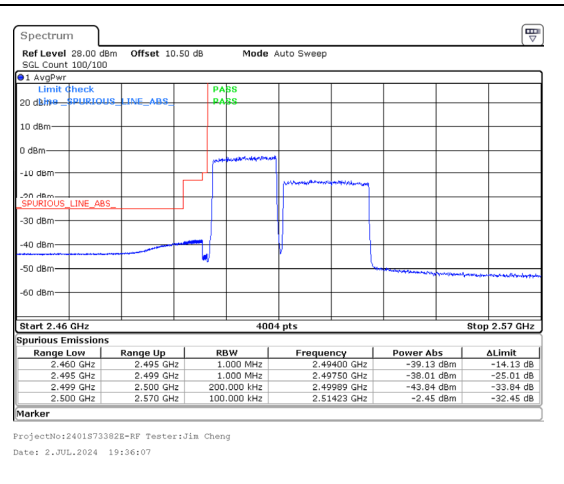

Band 7 15MHz/2507.8/Low 16QAM 75@0
Band 7 20MHz/2524.9/Low 16QAM 100@0

Band 7 15MHz/2507.8/Low 64QAM 75@0
Band 7 20MHz/2524.9/Low 64QAM 100@0

Band 7 15MHz/2507.8/Low 256QAM 75@0
Band 7 20MHz/2524.9/Low 256QAM 100@0