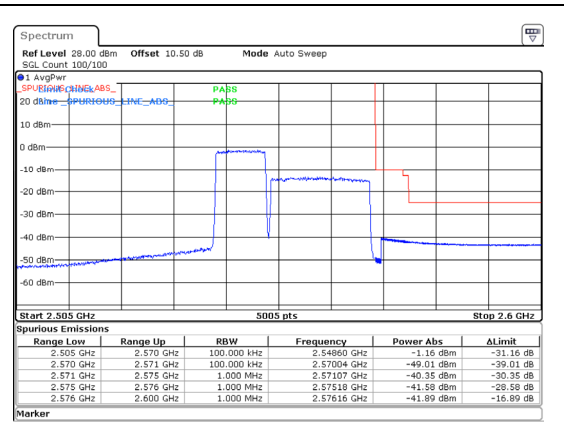

Band 7 10MHz/2545.6/High 16QAM 50@0
Band 7 20MHz/2560.0/High 16QAM 100@0

Band 7 10MHz/2545.6/High 64QAM 50@0
Band 7 20MHz/2560.0/High 64QAM 100@0

Band 7 10MHz/2545.6/High 256QAM 50@0
Band 7 20MHz/2560.0/High 256QAM 100@0