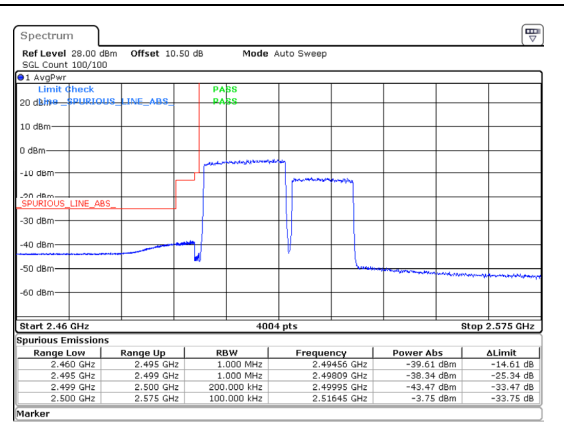

Band 7 20MHz/2510.0/Low 64QAM 1@0
Band 7 15MHz/2527.1/Low 64QAM 1@74

Band 7 20MHz/2510.0/Low 64QAM 100@0
Band 7 15MHz/2527.1/Low 64QAM 100@0