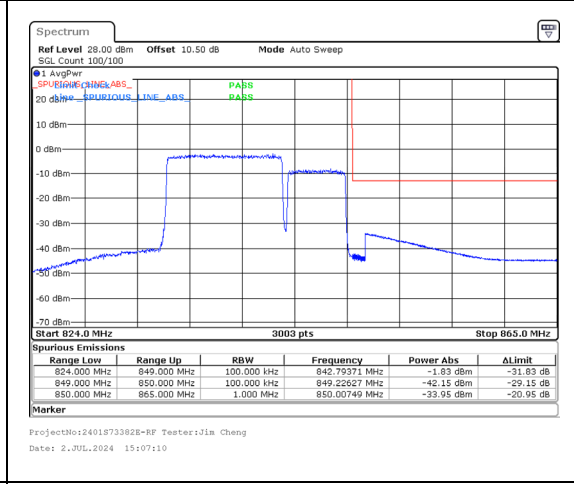

Band 5 10MHz/839.0/High 16QAM 50@0

Band 5 5MHz/846.2/High 16QAM 25@0