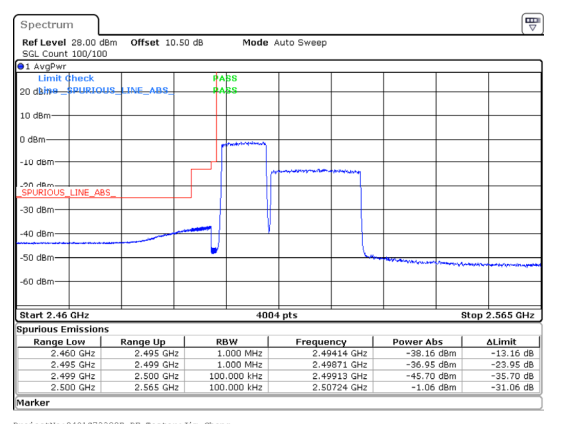

Band 7 10MHz/2505.5/Low 16QAM 50@0
Band 7 20MHz/2519.9/Low 16QAM 100@0