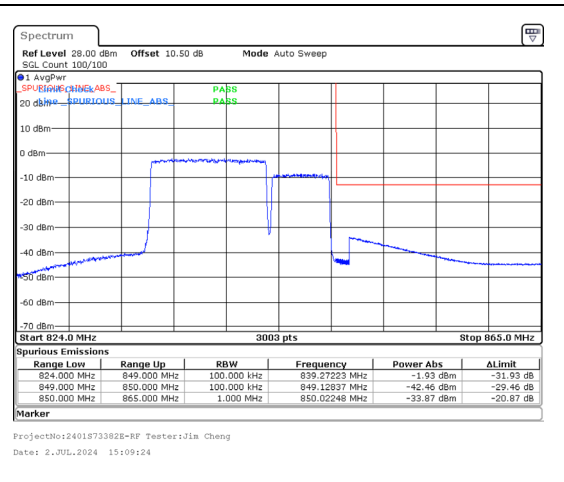

Band 5 5MHz/846.2/High 16QAM 1@24

Band 5 10MHz/839.0/High 16QAM 50@0

Band 5 5MHz/846.2/High 16QAM 25@0

Band 5 10MHz/839.0/High 64QAM 1@0
Band 5 5MHz/846.2/High 64QAM 1@24

Band 5 10MHz/839.0/High 64QAM 50@0
Band 5 5MHz/846.2/High 64QAM 25@0