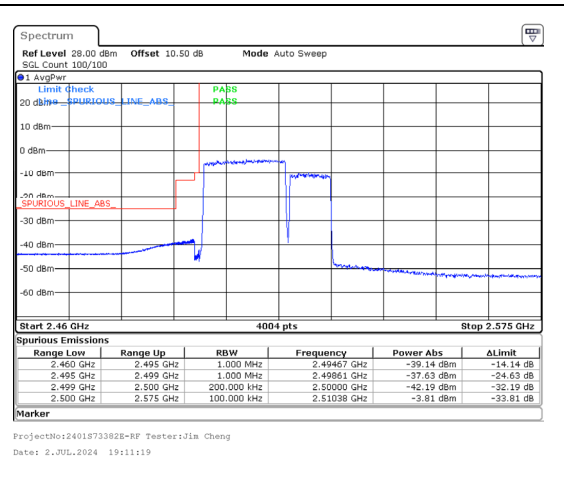

Band 7 20MHz/2510.0/Low 16QAM 100@0
Band 7 10MHz/2524.4/Low 16QAM 100@0

Band 7 20MHz/2510.0/Low 64QAM 100@0

Band 7 10MHz/2524.4/Low 64QAM 100@0