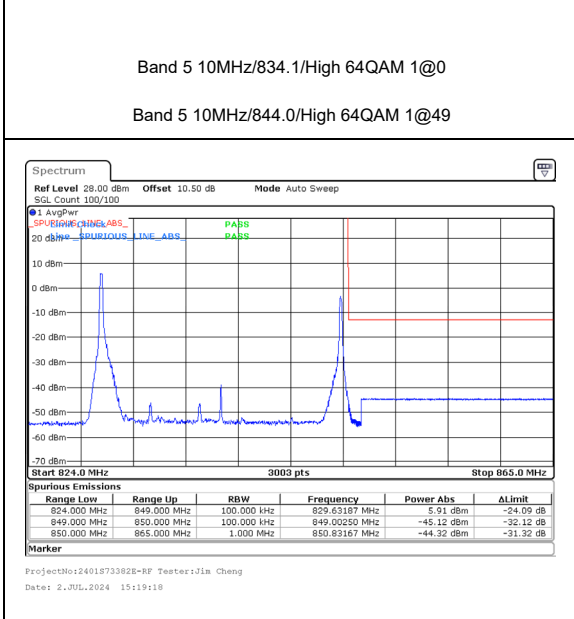

Band 5 10MHz/834.1/High 64QAM 1@0
Band 5 10MHz/844.0/High 64QAM 1@49