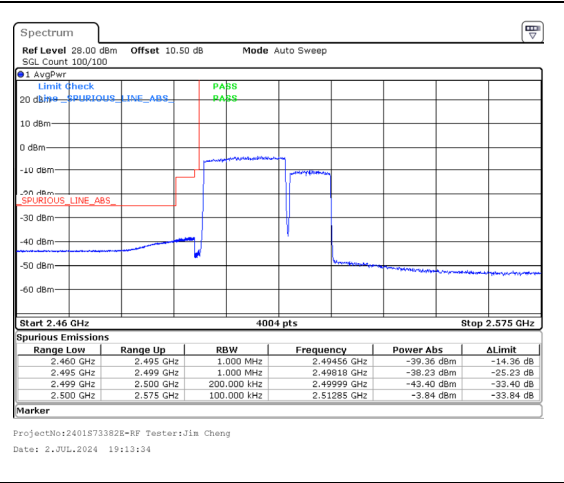

Band 7 20MHz/2510.0/Low 256QAM 100@0

Band 7 10MHz/2524.4/Low 256QAM 100@0