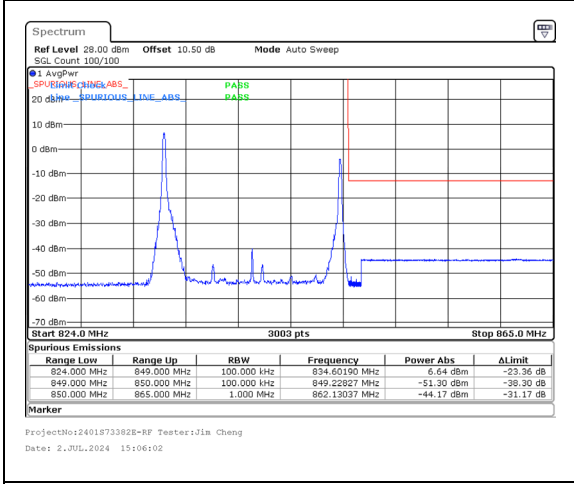

Band 5 5MHz/836.8/High 256QAM 25@0

Band 5 10MHz/844.0/High 256QAM 50@0

Band 5 10MHz/839.0/High QPSK 1@0

Band 5 5MHz/846.2/High QPSK 1@24

Band 5 10MHz/839.0/High QPSK 50@0

Band 5 5MHz/846.2/High QPSK 25@0

Band 5 10MHz/839.0/High 16QAM 1@0