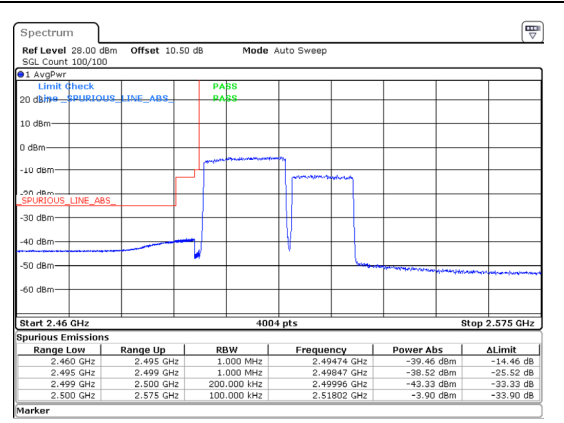

Band 7 20MHz/2510.0/Low 256QAM 1@0
Band 7 15MHz/2527.1/Low 256QAM 1@74

Band 7 20MHz/2510.0/Low 256QAM 100@0
Band 7 15MHz/2527.1/Low 256QAM 100@0