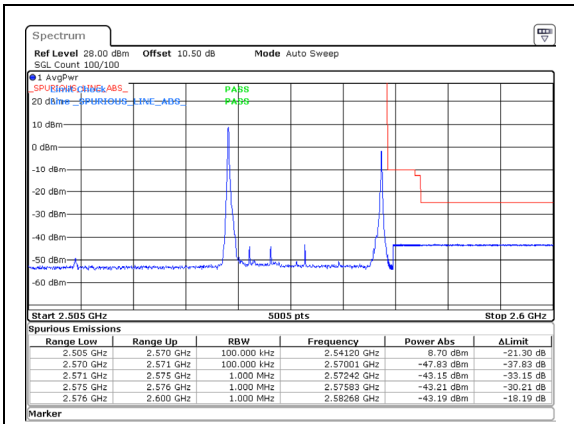

Band 7 10MHz/2545.6/High 16QAM 1@0
Band 7 20MHz/2560.0/High 16QAM 1@99

Band 7 10MHz/2545.6/High 64QAM 1@0
Band 7 20MHz/2560.0/High 64QAM 1@99

Band 7 10MHz/2545.6/High 256QAM 1@0
Band 7 20MHz/2560.0/High 256QAM 1@99