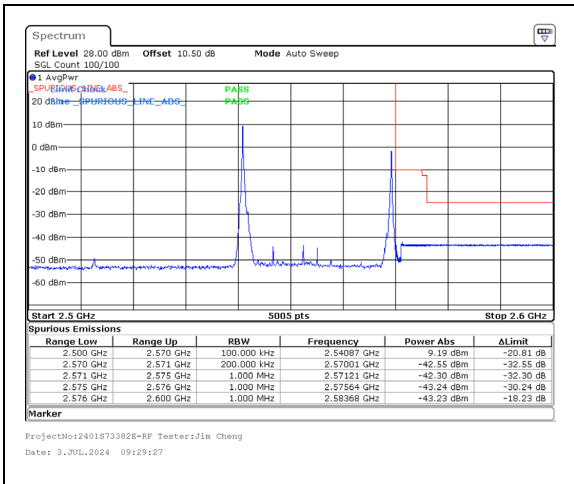

Band 7 15MHz/2547.5/High 16QAM 1@0

Band 7 15MHz/2562.5/High 16QAM 1@74