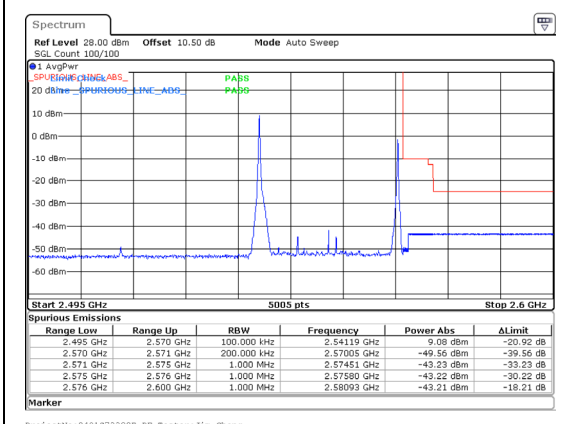

Band 7 20MHz/2550.1/High 16QAM 1@0
Band 7 10MHz/2564.5/High 16QAM 1@49