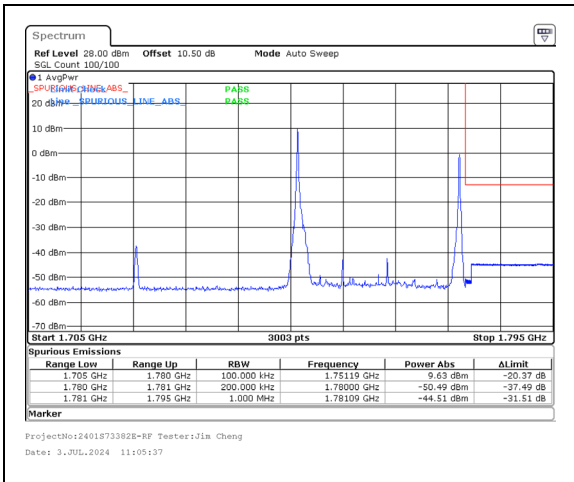

Band 66 20MHz/1760.1/High 16QAM 1@0
Band 66 10MHz/1774.5/High 16QAM 1@49

Band 66 20MHz/1760.1/High 16QAM 100@0
Band 66 10MHz/1774.5/High 16QAM 100@0