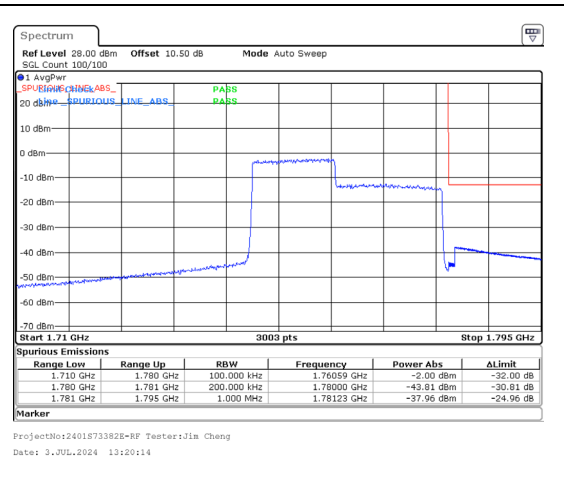

Band 66 15MHz/1752.9/High 64QAM 75@0
Band 66 20MHz/1770.0/High 64QAM 100@0