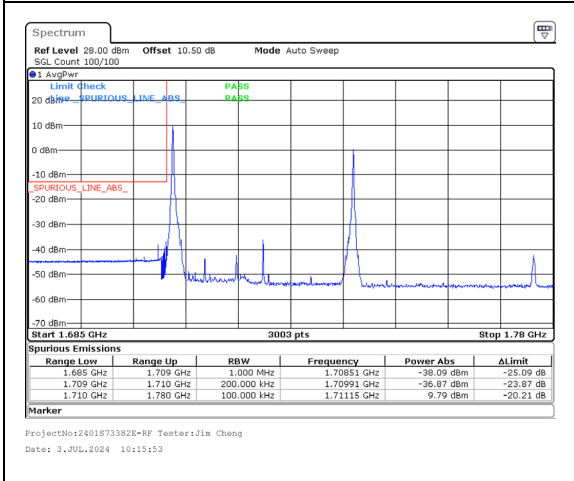

Band 66 15MHz/1717.8/Low 64QAM 1@0
Band 66 20MHz/1734.9/Low 64QAM 1@99

Band 66 15MHz/1717.8/Low 64QAM 75@0
Band 66 20MHz/1734.9/Low 64QAM 100@0