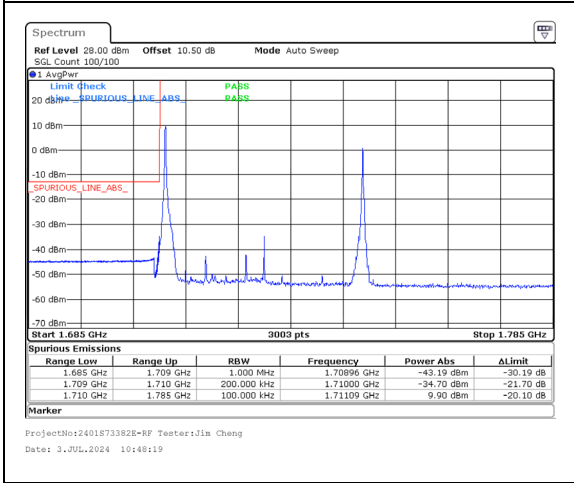

Band 66 20MHz/1720.0/Low QPSK 1@0
Band 66 20MHz/1739.8/Low QPSK 1@99

Band 66 20MHz/1720.0/Low 16QAM 1@0
Band 66 20MHz/1739.8/Low 16QAM 1@99