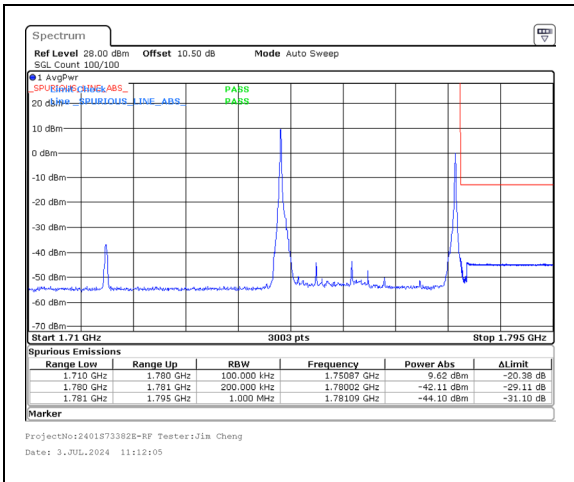

Band 66 15MHz/1757.5/High QPSK 1@0
Band 66 15MHz/1772.5/High QPSK 1@74