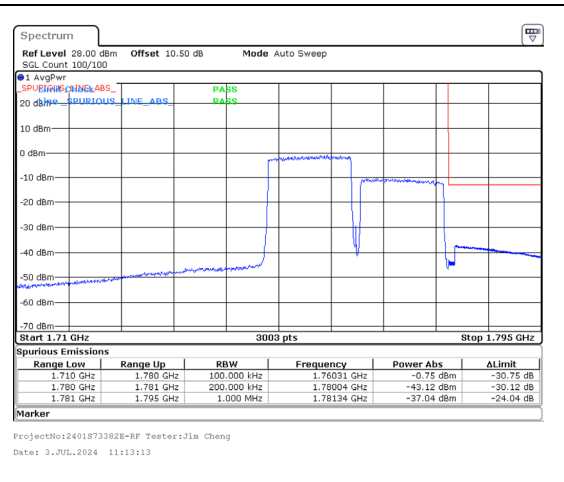

Band 66 15MHz/1757.5/High QPSK 75@0
Band 66 15MHz/1772.5/High QPSK 75@0