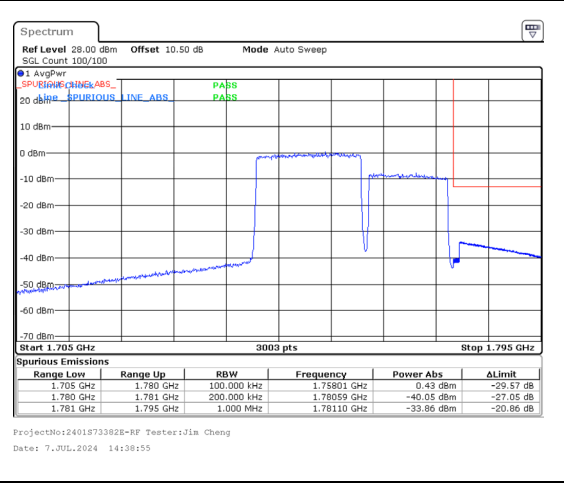

Band 66 20MHz/1755.1/High 256QAM 1@0
Band 66 15MHz/1772.2/High 256QAM 1@74

Band 66 20MHz/1755.1/High 256QAM 100@0
Band 66 15MHz/1772.2/High 256QAM 100@0