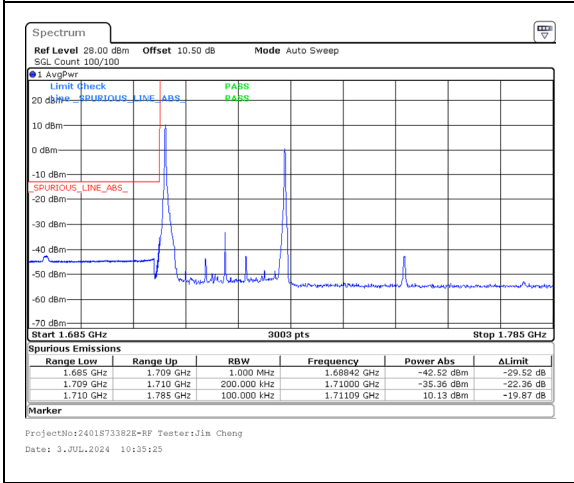

Band 66 20MHz/1720.0/Low 64QAM 1@0
Band 66 5MHz/1731.7/Low 64QAM 1@24

Band 66 20MHz/1720.0/Low 256QAM 1@0
Band 66 5MHz/1731.7/Low 256QAM 1@24