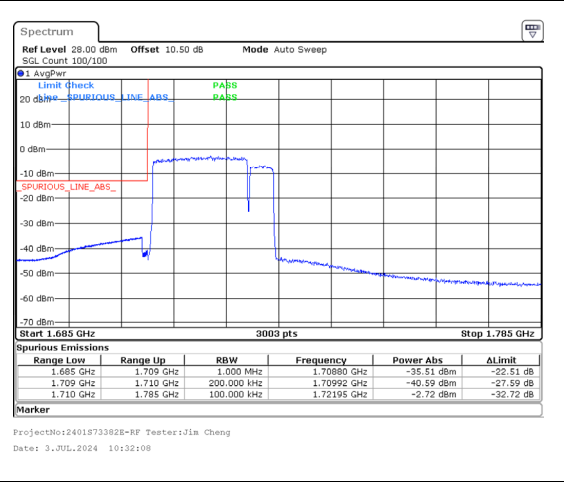

Band 66 20MHz/1720.0/Low 16QAM 1@0
Band 66 5MHz/1731.7/Low 16QAM 1@24

Band 66 20MHz/1720.0/Low 16QAM 100@0
Band 66 5MHz/1731.7/Low 16QAM 25@0