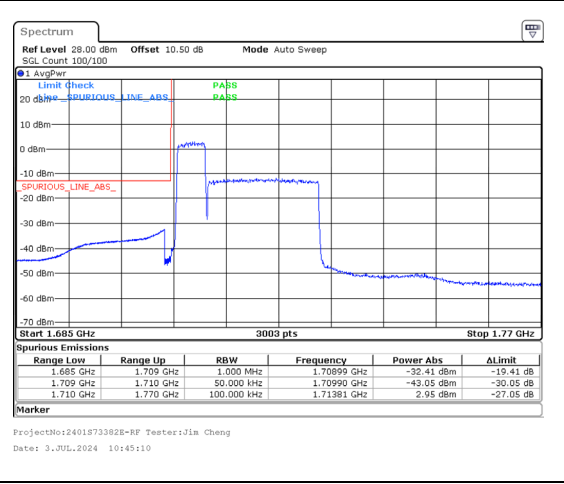

Band 66 5MHz/1713.3/Low 256QAM 1@0

Band 66 5MHz/1713.3/Low 256QAM 25@0

Band 66 20MHz/1725.0/Low 256QAM 1@99

Band 66 20MHz/1725.0/Low 256QAM 100@0