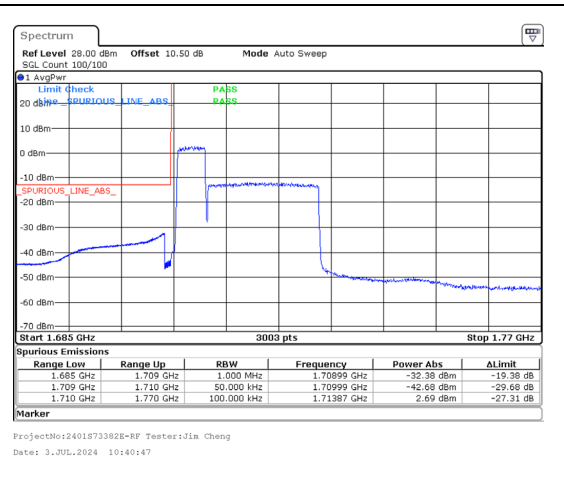

Band 66 5MHz/1713.3/Low 16QAM 1@0

Band 66 5MHz/1713.3/Low 16QAM 25@0

Band 66 20MHz/1725.0/Low 16QAM 1@99

Band 66 20MHz/1725.0/Low 16QAM 100@0