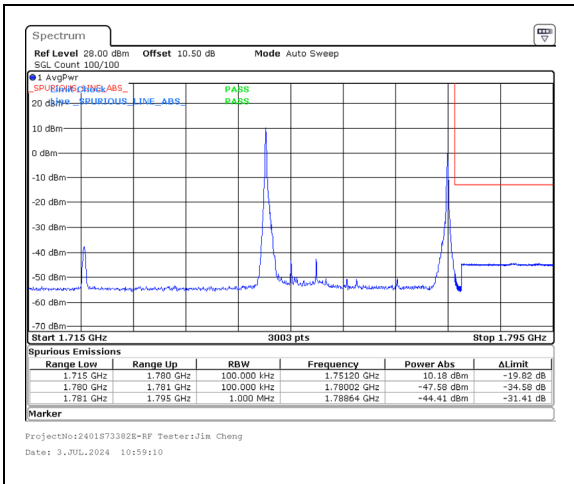

Band 66 10MHz/1755.6/High 64QAM 1@0
Band 66 20MHz/1770.0/High 64QAM 1@99