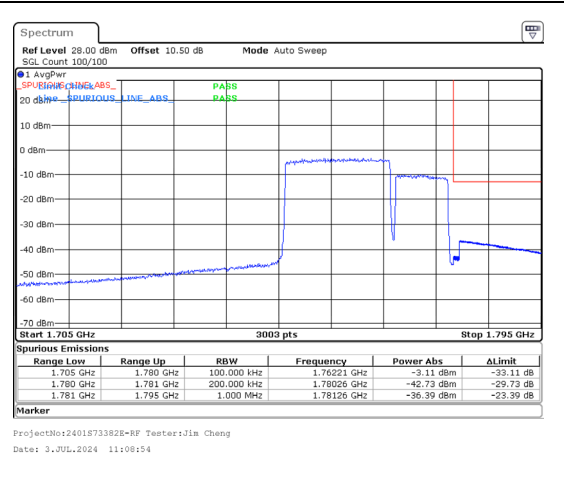

Band 66 20MHz/1760.1/High 64QAM 1@0
Band 66 10MHz/1774.5/High 64QAM 1@49

Band 66 20MHz/1760.1/High 64QAM 100@0
Band 66 10MHz/1774.5/High 64QAM 100@0