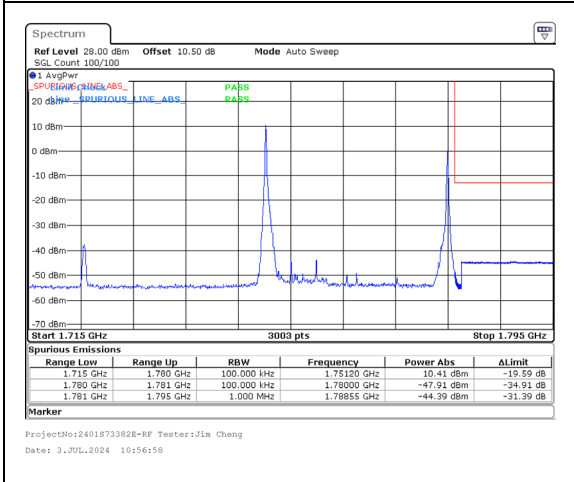

Band 66 10MHz/1755.6/High 16QAM 1@0
Band 66 20MHz/1770.0/High 16QAM 1@99

Band 66 10MHz/1755.6/High 16QAM 50@0
Band 66 20MHz/1770.0/High 16QAM 100@0