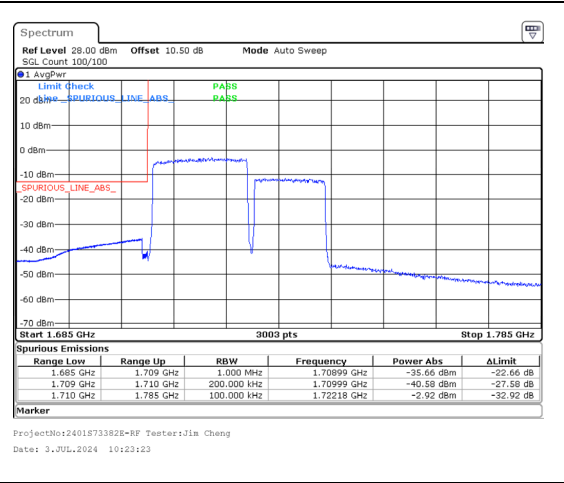

Band 66 20MHz/1720.0/Low QPSK 100@0
Band 66 15MHz/1737.1/Low QPSK 100@0

Band 66 20MHz/1720.0/Low 16QAM 100@0
Band 66 15MHz/1737.1/Low 16QAM 100@0