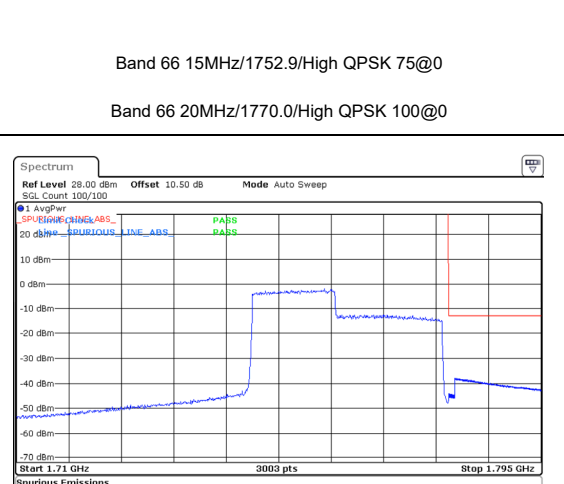

Band 66 15MHz/1752.9/High 16QAM 75@0
Band 66 20MHz/1770.0/High 16QAM 100@0