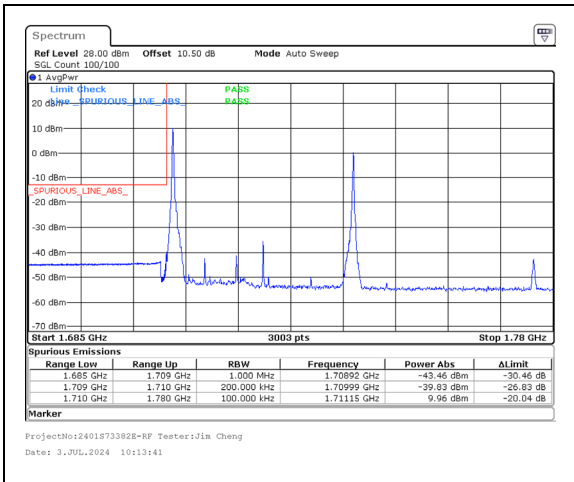

Band 66 15MHz/1717.8/Low QPSK 1@0
Band 66 20MHz/1734.9/Low QPSK 1@99

Band 66 15MHz/1717.8/Low 16QAM 1@0
Band 66 20MHz/1734.9/Low 16QAM 1@99

Band 66 15MHz/1717.8/Low 16QAM 75@0
Band 66 20MHz/1734.9/Low 16QAM 100@0