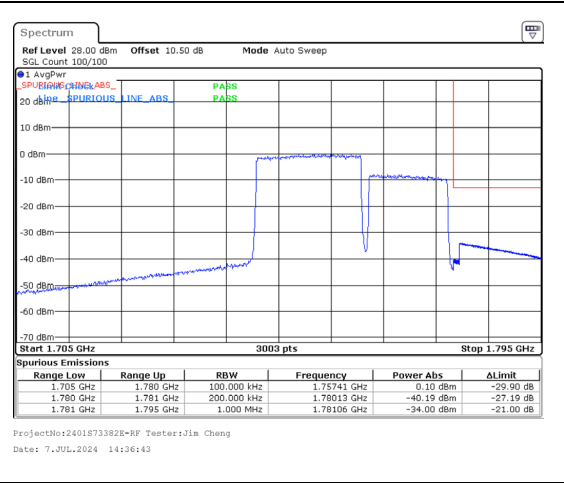

Band 66 20MHz/1755.1/High 64QAM 1@0
Band 66 15MHz/1772.2/High 64QAM 1@74

Band 66 20MHz/1755.1/High 64QAM 100@0
Band 66 15MHz/1772.2/High 64QAM 100@0