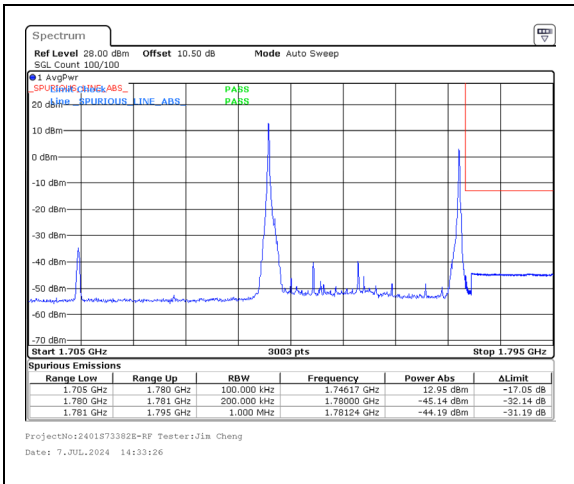

Band 66 20MHz/1755.1/High QPSK 1@0
Band 66 15MHz/1772.2/High QPSK 1@74

Band 66 20MHz/1755.1/High 16QAM 1@0
Band 66 15MHz/1772.2/High 16QAM 1@74

Band 66 20MHz/1755.1/High 16QAM 100@0
Band 66 15MHz/1772.2/High 16QAM 100@0