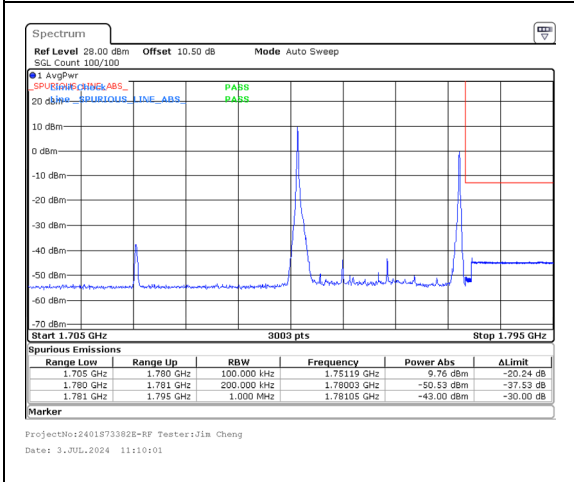

Band 66 20MHz/1760.1/High 256QAM 1@0
Band 66 10MHz/1774.5/High 256QAM 1@49

Band 66 20MHz/1760.1/High 256QAM 100@0
Band 66 10MHz/1774.5/High 256QAM 100@0