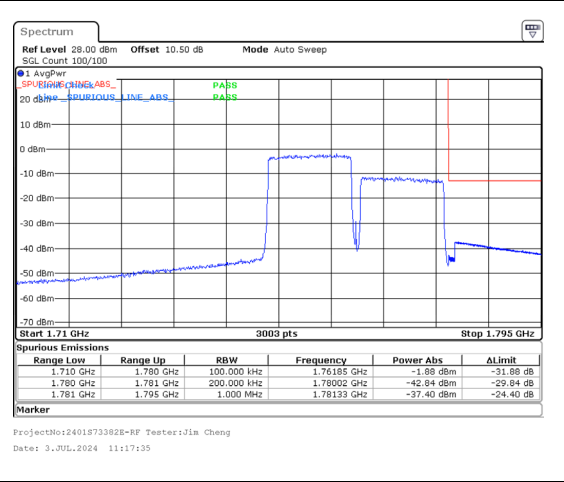

Band 66 15MHz/1757.5/High 64QAM 75@0
Band 66 15MHz/1772.5/High 64QAM 75@0