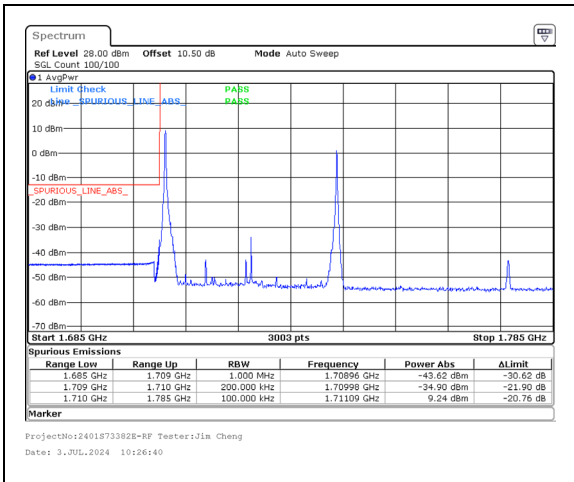

Band 66 20MHz/1720.0/Low 256QAM 1@0
Band 66 15MHz/1737.1/Low 256QAM 1@74

Band 66 20MHz/1720.0/Low 256QAM 100@0
Band 66 15MHz/1737.1/Low 256QAM 100@0