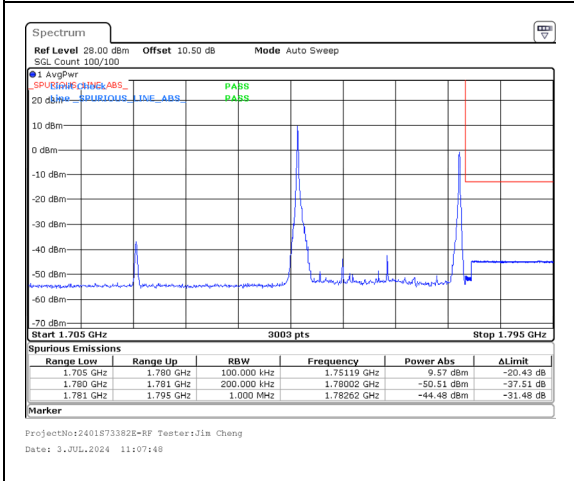

Band 66 20MHz/1760.1/High 64QAM 1@0
Band 66 10MHz/1774.5/High 64QAM 1@49

Band 66 20MHz/1760.1/High 64QAM 100@0
Band 66 10MHz/1774.5/High 64QAM 100@0