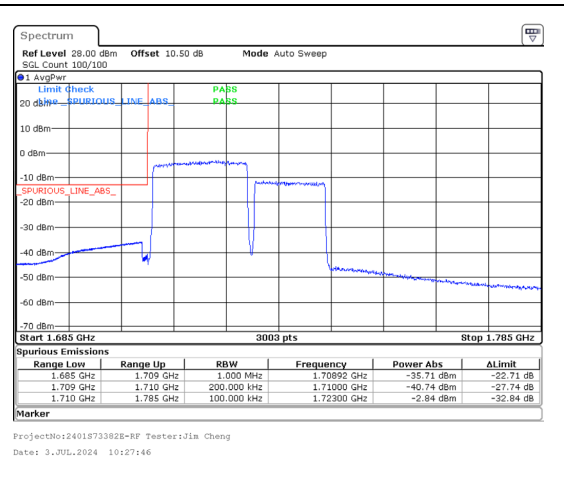

Band 66 20MHz/1720.0/Low 256QAM 1@0
Band 66 15MHz/1737.1/Low 256QAM 1@74

Band 66 20MHz/1720.0/Low 256QAM 100@0
Band 66 15MHz/1737.1/Low 256QAM 100@0