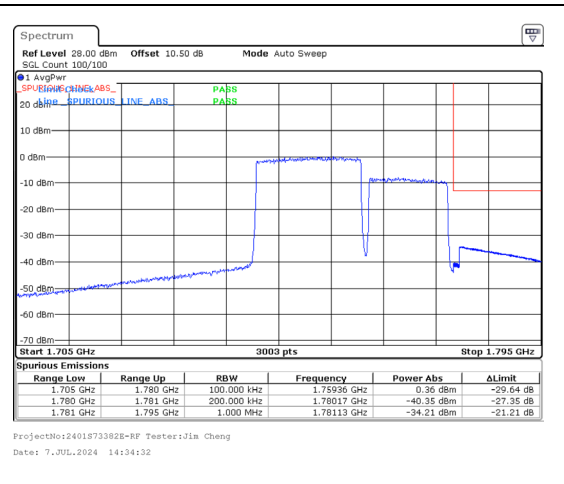

Band 66 20MHz/1755.1/High QPSK 100@0
Band 66 15MHz/1772.2/High QPSK 100@0

Band 66 20MHz/1755.1/High 16QAM 1@0
Band 66 15MHz/1772.2/High 16QAM 1@74

Band 66 20MHz/1755.1/High 16QAM 100@0
Band 66 15MHz/1772.2/High 16QAM 100@0