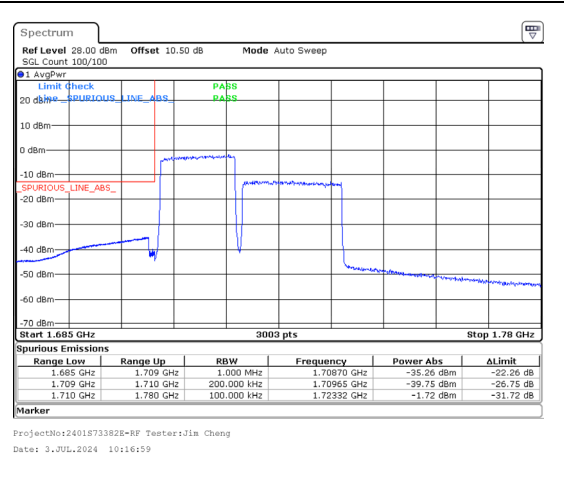

Band 66 15MHz/1717.8/Low 64QAM 1@0
Band 66 20MHz/1734.9/Low 64QAM 1@99

Band 66 15MHz/1717.8/Low 64QAM 75@0
Band 66 20MHz/1734.9/Low 64QAM 100@0