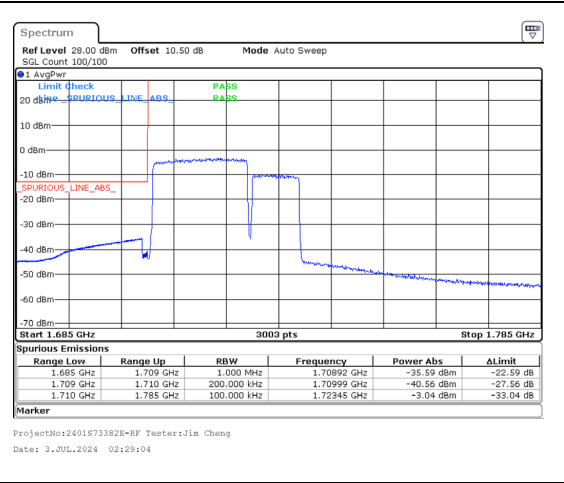

Band 66 20MHz/1720.0/Low QPSK 1@0  
Band 66 10MHz/1734.4/Low QPSK 1@49

Band 66 20MHz/1720.0/Low QPSK 100@0  
Band 66 10MHz/1734.4/Low QPSK 100@0

Band 66 20MHz/1720.0/Low 16QAM 1@0  
Band 66 10MHz/1734.4/Low 16QAM 1@49