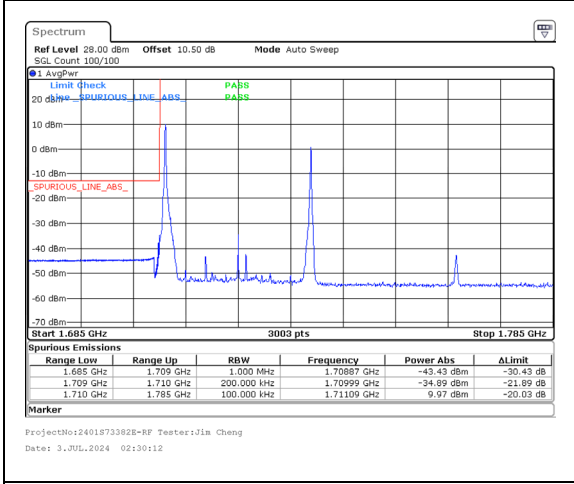

Band 66 20MHz/1720.0/Low 64QAM 1@0
Band 66 10MHz/1734.4/Low 64QAM 1@49