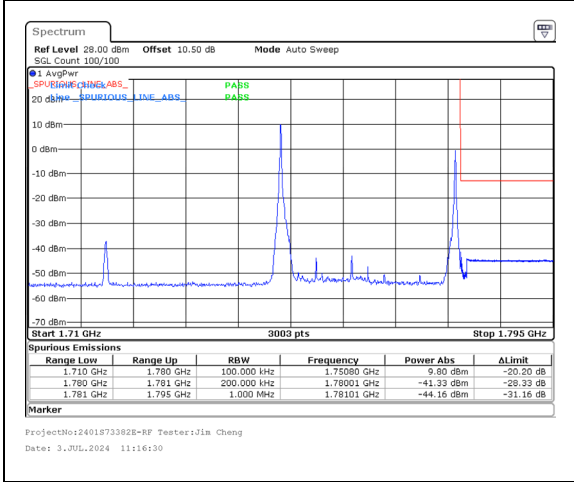

Band 66 15MHz/1757.5/High 64QAM 1@0
Band 66 15MHz/1772.5/High 64QAM 1@74