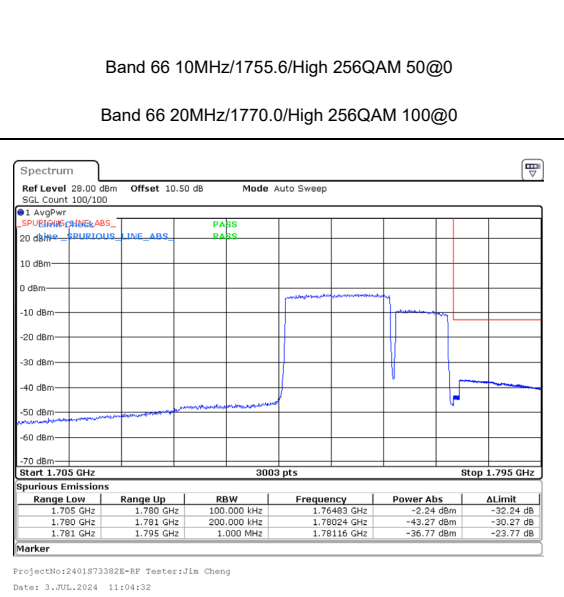

Band 66 20MHz/1760.1/High QPSK 100@0
Band 66 10MHz/1774.5/High QPSK 100@0