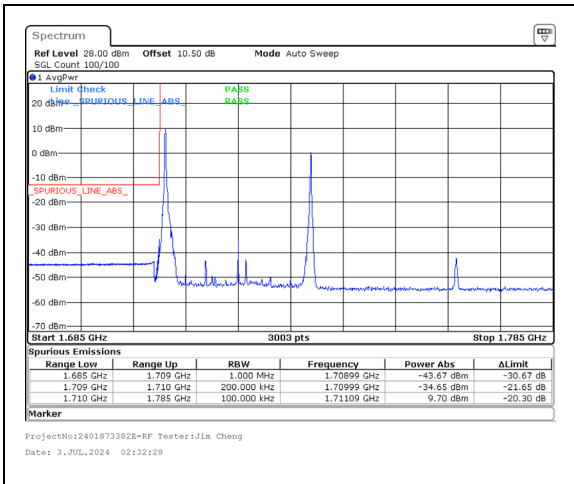

Band 66 20MHz/1720.0/Low 256QAM 1@0
Band 66 10MHz/1734.4/Low 256QAM 1@49

Band 66 20MHz/1720.0/Low 256QAM 100@0
Band 66 10MHz/1734.4/Low 256QAM 100@0