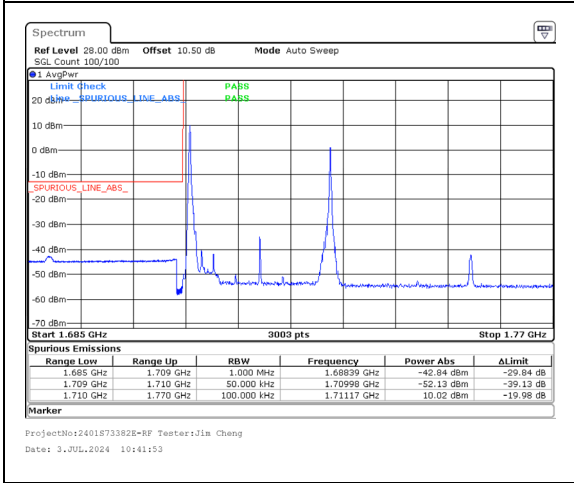

Band 66 5MHz/1713.3/Low 64QAM 1@0

Band 66 5MHz/1713.3/Low 64QAM 25@0

Band 66 20MHz/1725.0/Low 64QAM 1@99

Band 66 20MHz/1725.0/Low 64QAM 100@0