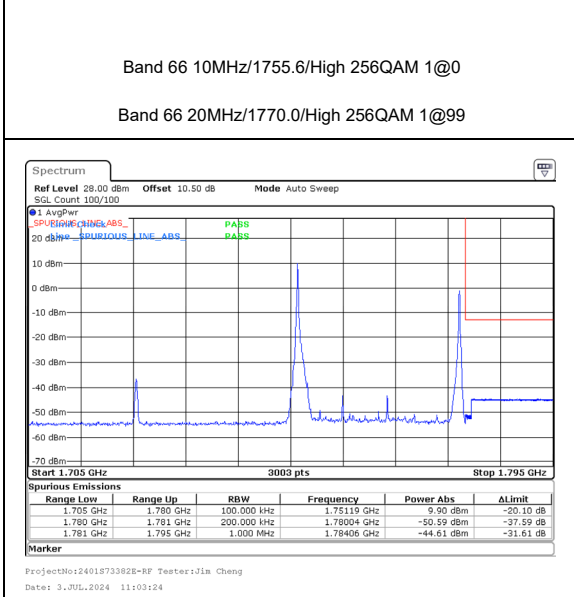

Band 66 20MHz/1760.1/High QPSK 1@0
Band 66 10MHz/1774.5/High QPSK 1@49