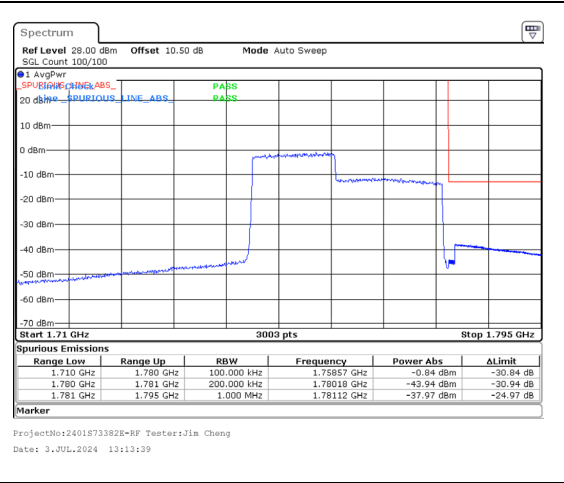

Band 66 15MHz/1752.9/High QPSK 75@0
Band 66 20MHz/1770.0/High QPSK 100@0