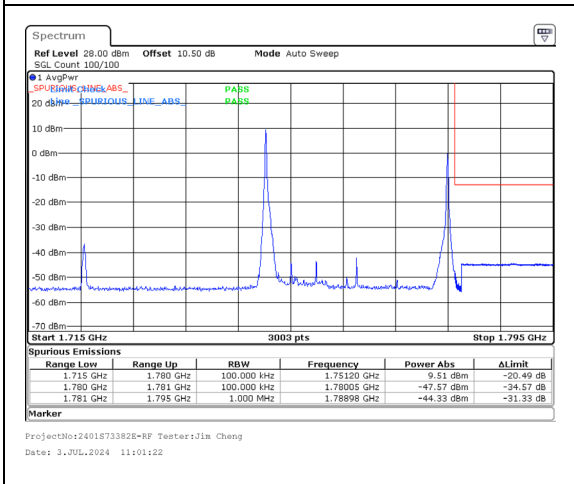

Band 66 10MHz/1755.6/High 256QAM 1@0
Band 66 20MHz/1770.0/High 256QAM 1@99