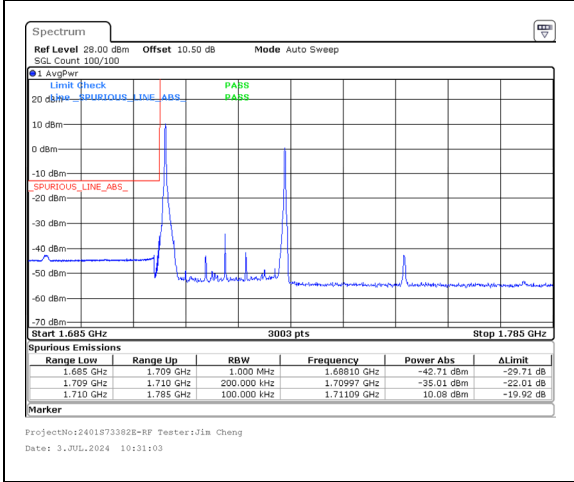

Band 66 20MHz/1720.0/Low 16QAM 1@0
Band 66 5MHz/1731.7/Low 16QAM 1@24

Band 66 20MHz/1720.0/Low 16QAM 100@0
Band 66 5MHz/1731.7/Low 16QAM 25@0