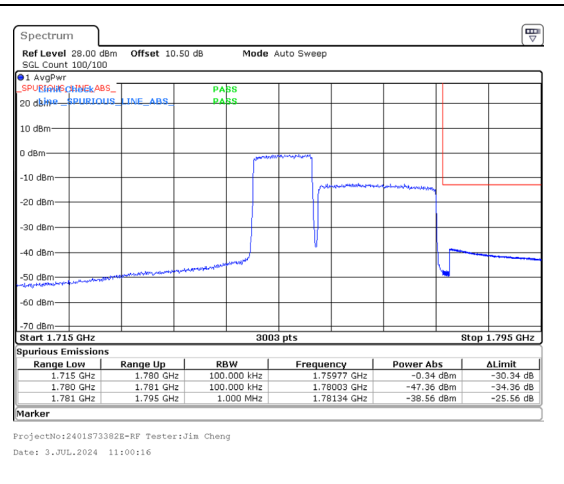

Band 66 10MHz/1755.6/High 64QAM 50@0
Band 66 20MHz/1770.0/High 64QAM 100@0