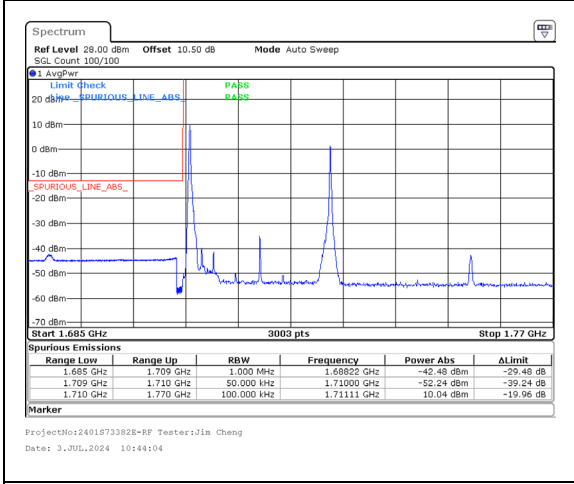

Band 66 5MHz/1713.3/Low 256QAM 1@0

Band 66 5MHz/1713.3/Low 256QAM 25@0

Band 66 20MHz/1725.0/Low 256QAM 1@99

Band 66 20MHz/1725.0/Low 256QAM 100@0