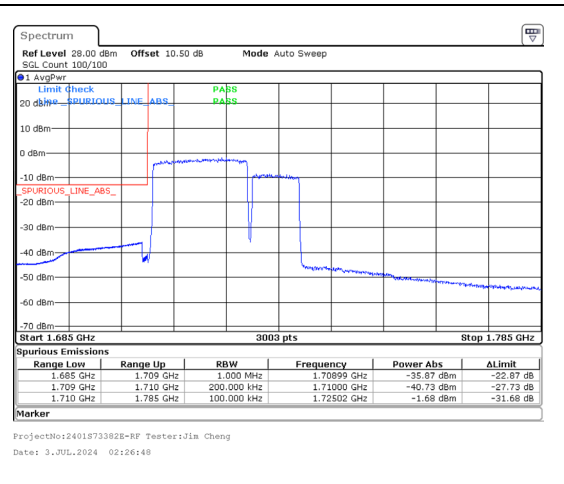

Band 66 20MHz/1720.0/Low QPSK 1@0  
Band 66 10MHz/1734.4/Low QPSK 1@49

Band 66 20MHz/1720.0/Low QPSK 100@0  
Band 66 10MHz/1734.4/Low QPSK 100@0

Band 66 20MHz/1720.0/Low 16QAM 1@0  
Band 66 10MHz/1734.4/Low 16QAM 1@49