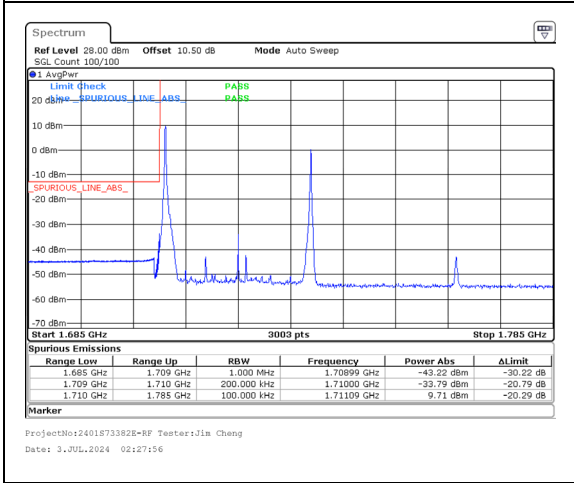

Band 66 20MHz/1720.0/Low QPSK 1@0  
Band 66 10MHz/1734.4/Low QPSK 1@49

Band 66 20MHz/1720.0/Low QPSK 100@0  
Band 66 10MHz/1734.4/Low QPSK 100@0

Band 66 20MHz/1720.0/Low 16QAM 1@0  
Band 66 10MHz/1734.4/Low 16QAM 1@49