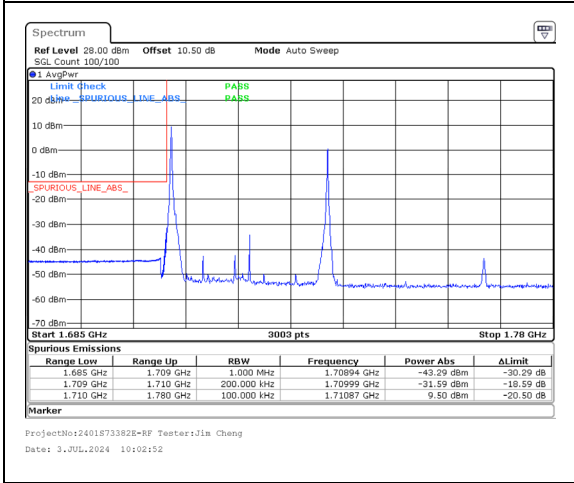

Band 66 15MHz/1717.5/Low QPSK 1@0
Band 66 15MHz/1732.5/Low QPSK 1@74

Band 66 15MHz/1717.5/Low QPSK 75@0
Band 66 15MHz/1732.5/Low QPSK 75@0