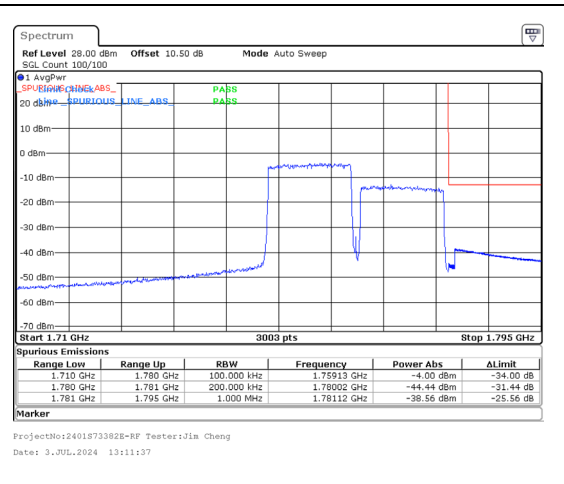

Band 66 15MHz/1757.5/High 256QAM 75@0
Band 66 15MHz/1772.5/High 256QAM 75@0