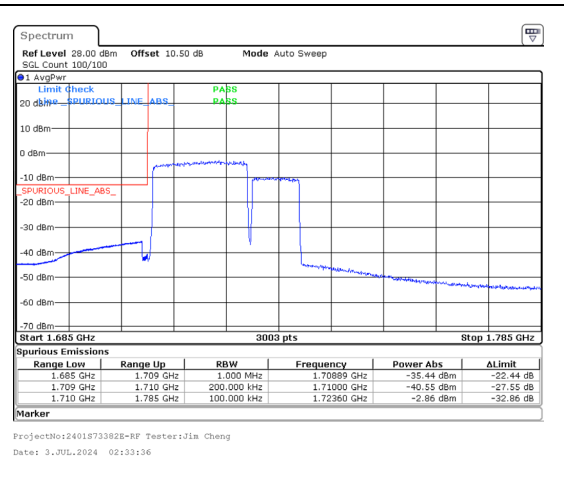

Band 66 20MHz/1720.0/Low 256QAM 1@0
Band 66 10MHz/1734.4/Low 256QAM 1@49

Band 66 20MHz/1720.0/Low 256QAM 100@0
Band 66 10MHz/1734.4/Low 256QAM 100@0