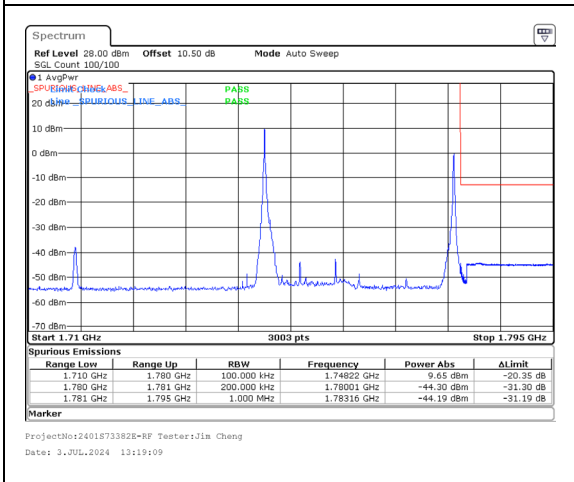

Band 66 15MHz/1752.9/High 64QAM 1@0
Band 66 20MHz/1770.0/High 64QAM 1@99