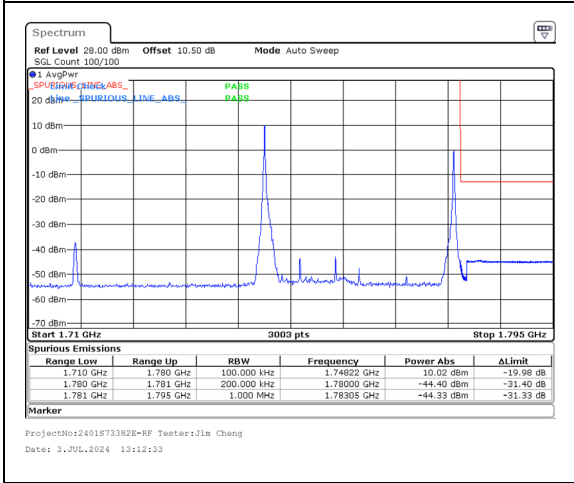

Band 66 15MHz/1752.9/High QPSK 1@0
Band 66 20MHz/1770.0/High QPSK 1@99