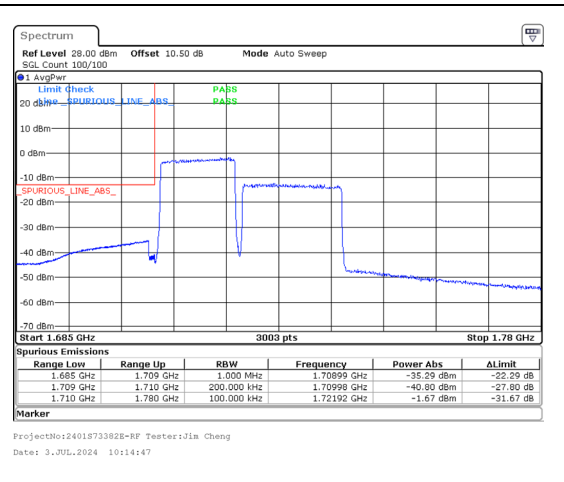

Band 66 15MHz/1717.8/Low QPSK 75@0
Band 66 20MHz/1734.9/Low QPSK 100@70

Band 66 15MHz/1717.8/Low 16QAM 1@0
Band 66 20MHz/1734.9/Low 16QAM 1@99

Band 66 15MHz/1717.8/Low 16QAM 75@0
Band 66 20MHz/1734.9/Low 16QAM 100@0