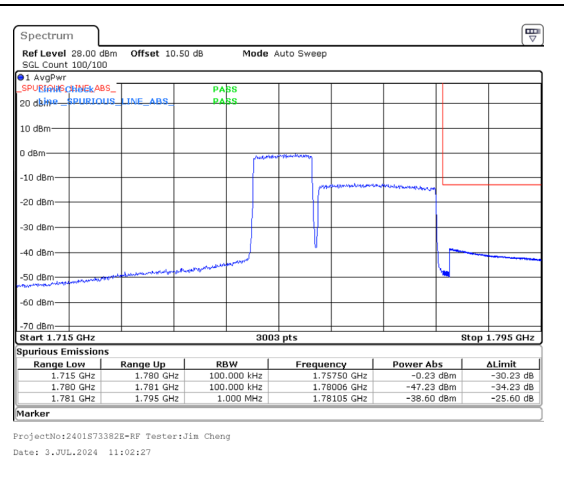

Band 66 10MHz/1755.6/High 256QAM 50@0
Band 66 20MHz/1770.0/High 256QAM 100@0