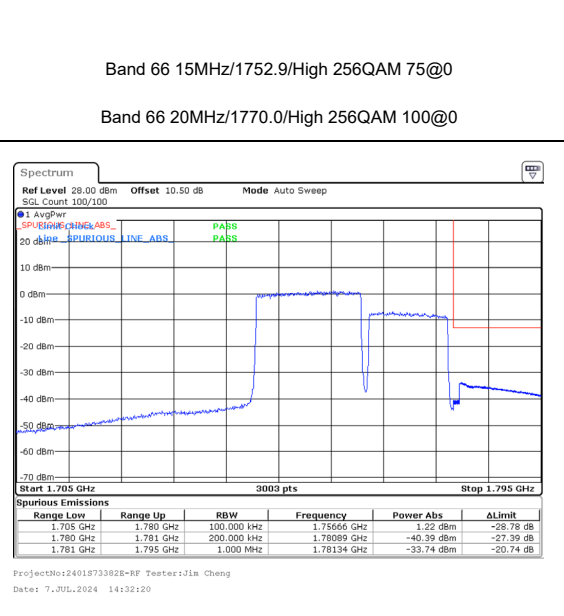

Band 66 15MHz/1752.9/High QPSK 75@0  
Band 66 20MHz/1770.0/High QPSK 100@0

Band 66 15MHz/1752.9/High 16QAM 1@0  
Band 66 20MHz/1770.0/High 16QAM 1@99

Band 66 15MHz/1752.9/High 16QAM 75@0  
Band 66 20MHz/1770.0/High 16QAM 100@0

Band 66 15MHz/1752.9/High 64QAM 1@0  
Band 66 20MHz/1770.0/High 64QAM 1@99

Band 66 15MHz/1752.9/High 64QAM 75@0  
Band 66 20MHz/1770.0/High 64QAM 100@0

Band 66 15MHz/1752.9/High 256QAM 1@0  
Band 66 20MHz/1770.0/High 256QAM 1@99

Band 66 15MHz/1752.9/High 256QAM 75@0  
Band 66 20MHz/1770.0/High 256QAM 100@0

Band 66 20MHz/1755.1/High QPSK 1@0  
Band 66 15MHz/1772.2/High QPSK 1@74

Band 66 20MHz/1755.1/High QPSK 100@0  
Band 66 15MHz/1772.2/High QPSK 100@0