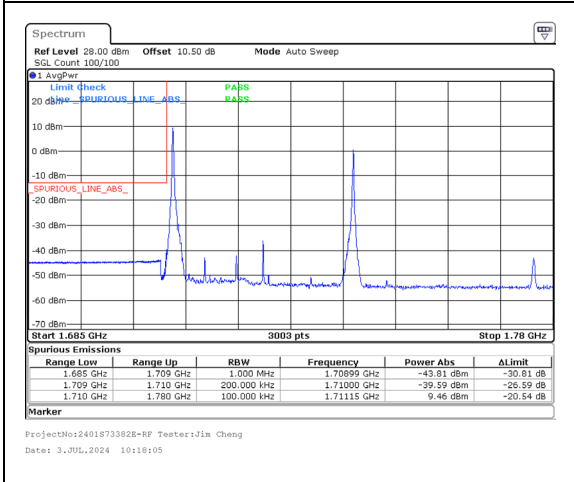

Band 66 15MHz/1717.8/Low 256QAM 1@0
Band 66 20MHz/1734.9/Low 256QAM 1@99

Band 66 15MHz/1717.8/Low 256QAM 75@0
Band 66 20MHz/1734.9/Low 256QAM 100@0