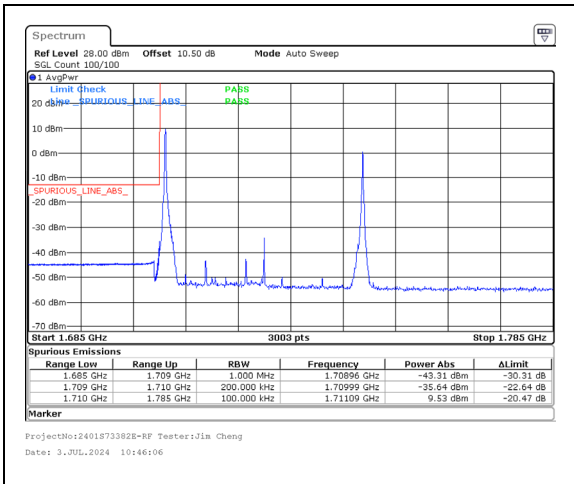

Band 66 20MHz/1725.0/Low 64QAM 1@99

Band 66 20MHz/1725.0/Low 64QAM 100@0

Band 66 5MHz/1713.3/Low 256QAM 1@0

Band 66 5MHz/1713.3/Low 256QAM 25@0

Band 66 20MHz/1725.0/Low 256QAM 1@99

Band 66 20MHz/1725.0/Low 256QAM 100@0