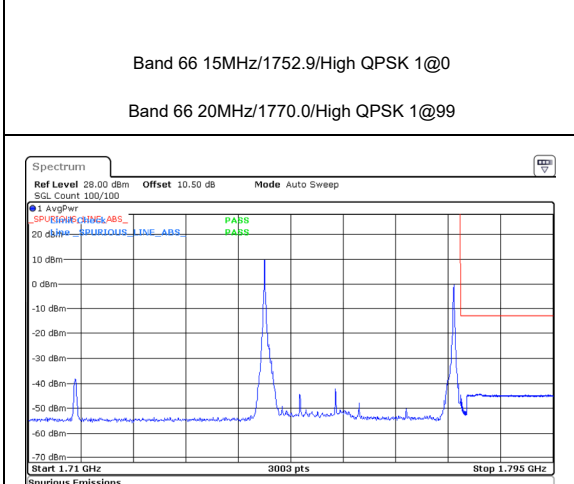

Band 66 15MHz/1752.9/High 16QAM 1@0
Band 66 20MHz/1770.0/High 16QAM 1@99