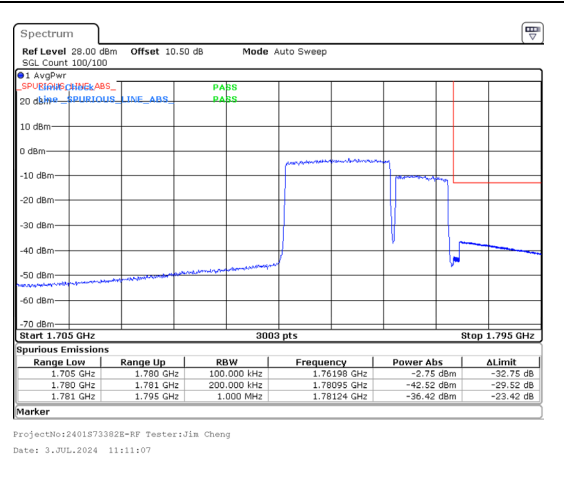

Band 66 20MHz/1760.1/High 256QAM 1@0
Band 66 10MHz/1774.5/High 256QAM 1@49

Band 66 20MHz/1760.1/High 256QAM 100@0
Band 66 10MHz/1774.5/High 256QAM 100@0