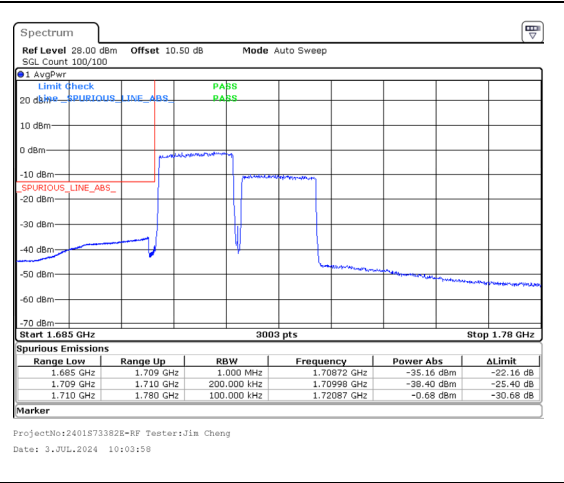

Band 66 15MHz/1717.5/Low QPSK 1@0
Band 66 15MHz/1732.5/Low QPSK 1@74

Band 66 15MHz/1717.5/Low QPSK 75@0
Band 66 15MHz/1732.5/Low QPSK 75@0