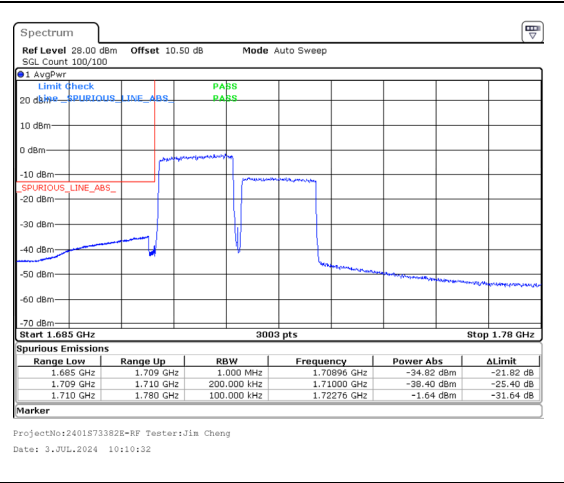

Band 66 15MHz/1717.5/Low 64QAM 75@0
Band 66 15MHz/1732.5/Low 64QAM 75@74

Band 66 15MHz/1717.5/Low 256QAM 75@0
Band 66 15MHz/1732.5/Low 256QAM 75@74