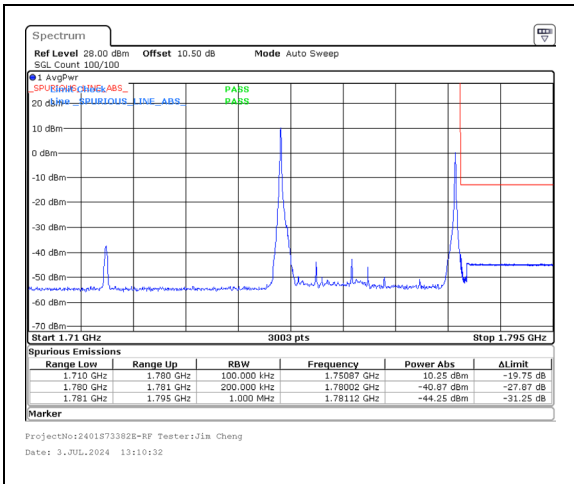

Band 66 15MHz/1757.5/High 256QAM 1@0
Band 66 15MHz/1772.5/High 256QAM 1@74