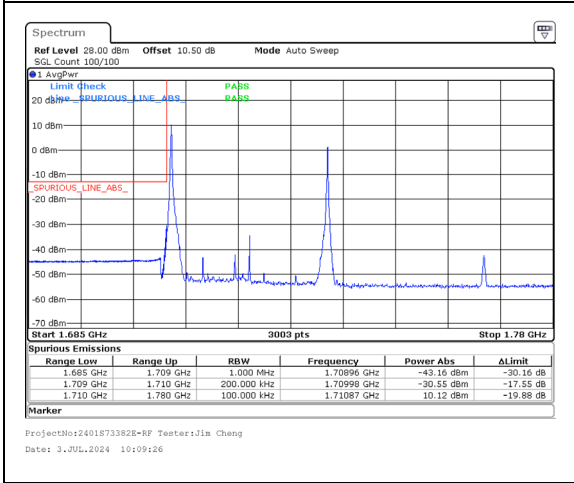

Band 66 15MHz/1717.5/Low 64QAM 1@0
Band 66 15MHz/1732.5/Low 64QAM 1@74

Band 66 15MHz/1717.5/Low 256QAM 1@0
Band 66 15MHz/1732.5/Low 256QAM 1@74