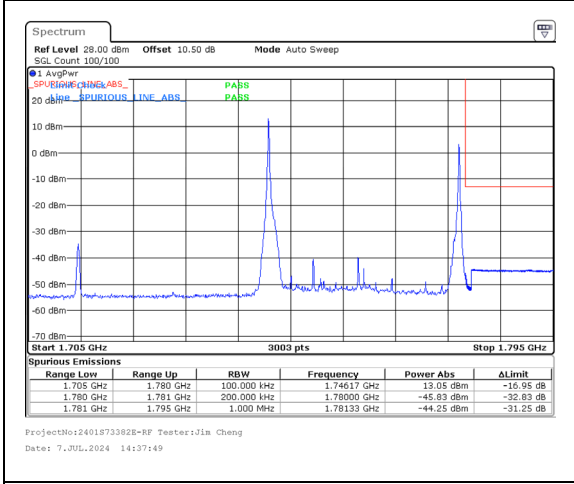

Band 66 20MHz/1755.1/High 256QAM 1@0
Band 66 15MHz/1772.2/High 256QAM 1@74

Band 66 20MHz/1755.1/High 256QAM 100@0
Band 66 15MHz/1772.2/High 256QAM 100@0