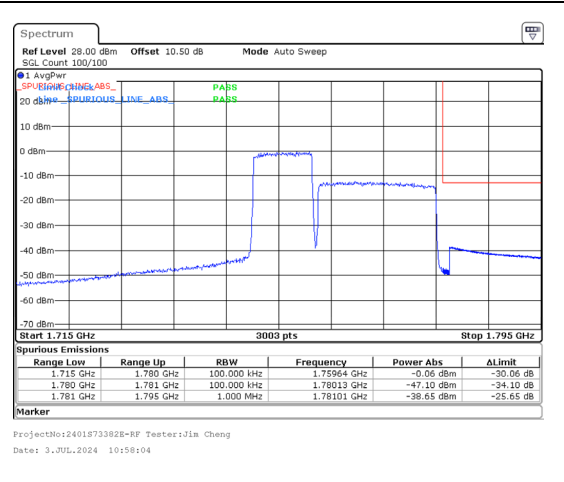

Band 66 10MHz/1755.6/High 16QAM 1@0
Band 66 20MHz/1770.0/High 16QAM 1@99

Band 66 10MHz/1755.6/High 16QAM 50@0
Band 66 20MHz/1770.0/High 16QAM 100@0