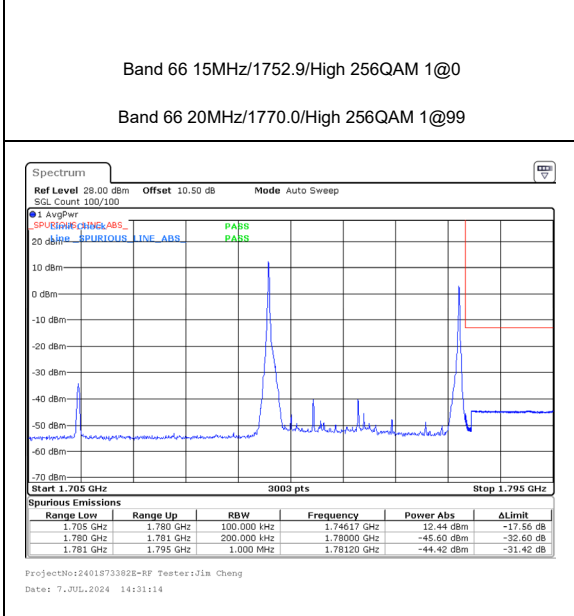

Band 66 15MHz/1752.9/High 256QAM 1@0
Band 66 20MHz/1770.0/High 256QAM 1@99