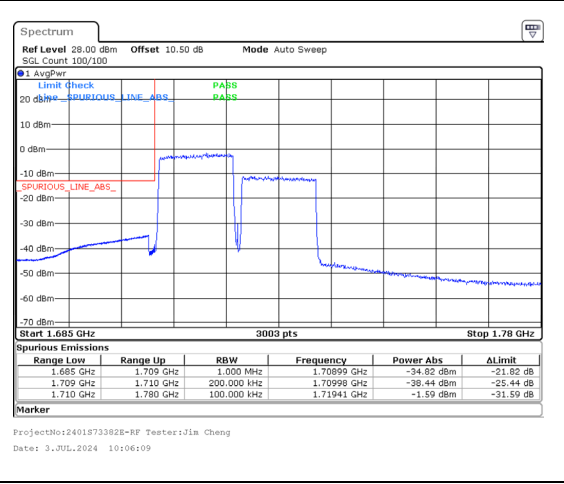

Band 66 15MHz/1717.5/Low 16QAM 1@0
Band 66 15MHz/1732.5/Low 16QAM 1@74

Band 66 15MHz/1717.5/Low 16QAM 75@0
Band 66 15MHz/1732.5/Low 16QAM 75@0