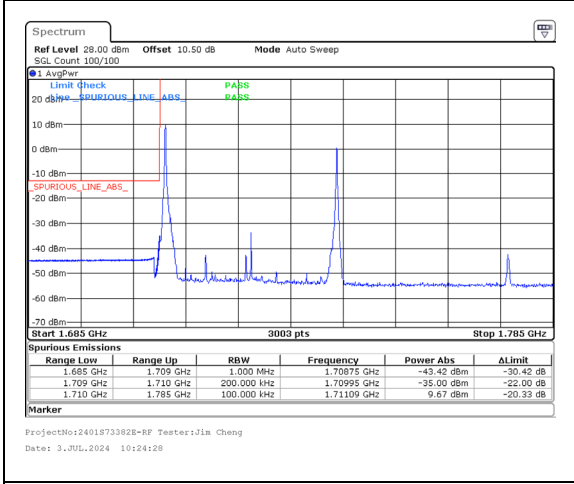

Band 66 20MHz/1720.0/Low 64QAM 1@0
Band 66 15MHz/1737.1/Low 64QAM 1@74