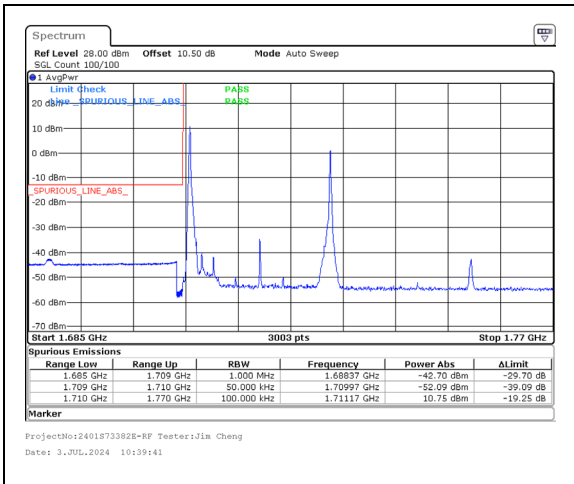

Band 66 5MHz/1713.3/Low 16QAM 1@0

Band 66 5MHz/1713.3/Low 16QAM 25@0

Band 66 20MHz/1725.0/Low 16QAM 1@99

Band 66 20MHz/1725.0/Low 16QAM 100@0