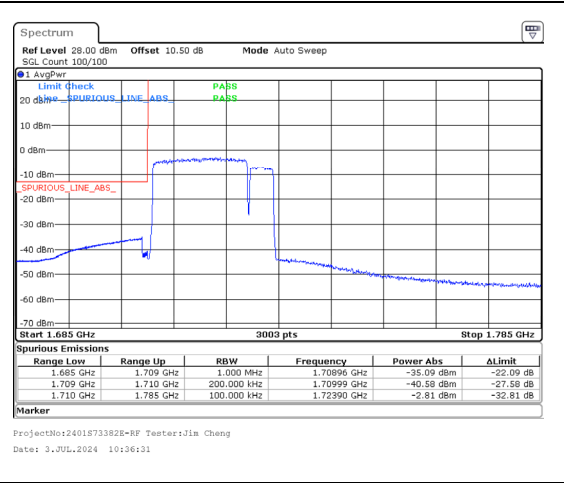

Band 66 20MHz/1720.0/Low 64QAM 100@0
Band 66 5MHz/1731.7/Low 64QAM 25@0

Band 66 20MHz/1720.0/Low 256QAM 100@0
Band 66 5MHz/1731.7/Low 256QAM 25@0