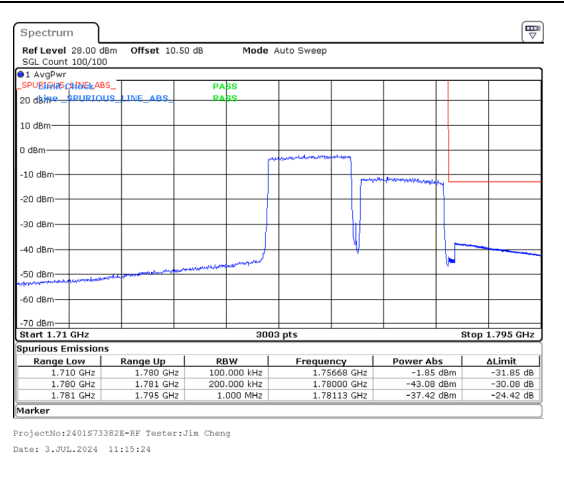

Band 66 15MHz/1757.5/High 16QAM 75@0
Band 66 15MHz/1772.5/High 16QAM 75@0