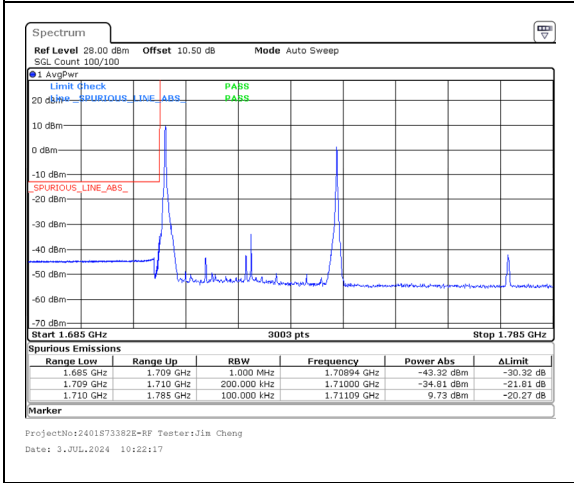

Band 66 20MHz/1720.0/Low QPSK 1@0
Band 66 15MHz/1737.1/Low QPSK 1@74

Band 66 20MHz/1720.0/Low 16QAM 1@0
Band 66 15MHz/1737.1/Low 16QAM 1@74