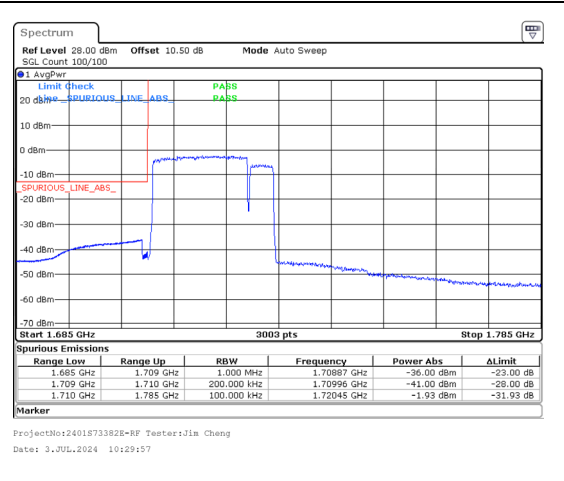

Band 66 20MHz/1720.0/Low QPSK 1@0
Band 66 5MHz/1731.7/Low QPSK 1@24

Band 66 20MHz/1720.0/Low QPSK 100@0
Band 66 5MHz/1731.7/Low QPSK 25@0