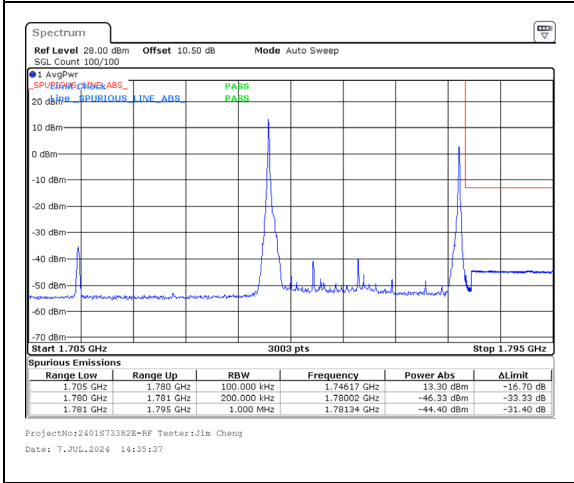

Band 66 20MHz/1755.1/High 64QAM 1@0
Band 66 15MHz/1772.2/High 64QAM 1@74

Band 66 20MHz/1755.1/High 64QAM 100@0
Band 66 15MHz/1772.2/High 64QAM 100@0