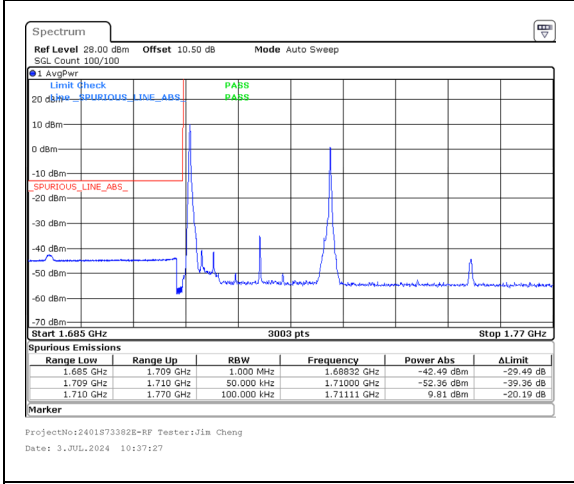

Band 66 5MHz/1713.3/Low QPSK 1@0
Band 66 20MHz/1725.0/Low QPSK 1@99