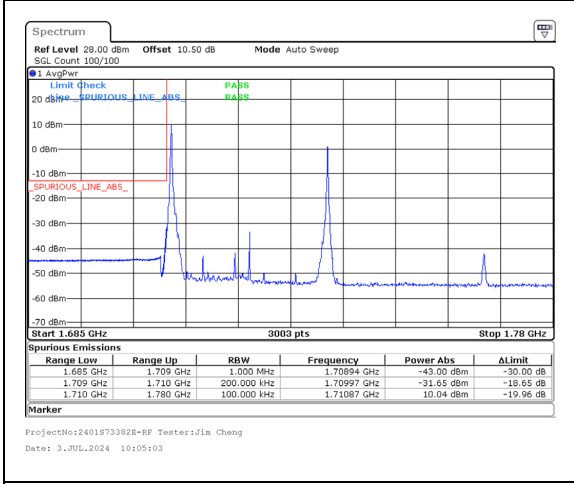

Band 66 15MHz/1717.5/Low 16QAM 1@0
Band 66 15MHz/1732.5/Low 16QAM 1@74

Band 66 15MHz/1717.5/Low 16QAM 75@0
Band 66 15MHz/1732.5/Low 16QAM 75@0