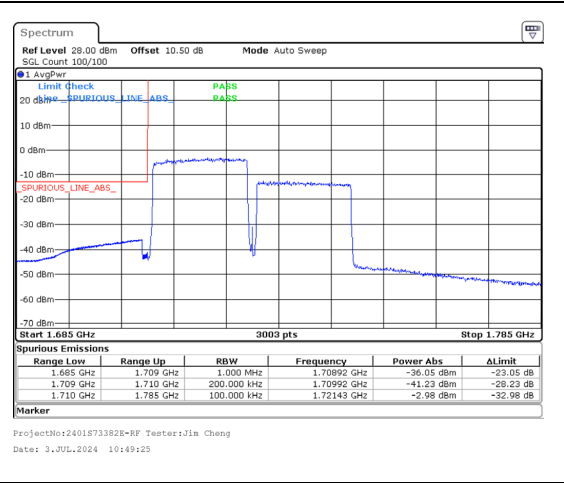

Band 66 20MHz/1720.0/Low QPSK 100@0
Band 66 20MHz/1739.8/Low QPSK 100@0

Band 66 20MHz/1720.0/Low 16QAM 100@0
Band 66 20MHz/1739.8/Low 16QAM 100@0