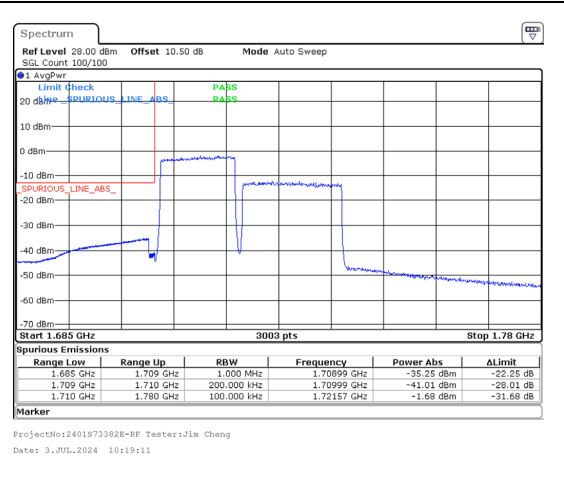

Band 66 15MHz/1717.8/Low 256QAM 1@0
Band 66 20MHz/1734.9/Low 256QAM 1@99

Band 66 15MHz/1717.8/Low 256QAM 75@0
Band 66 20MHz/1734.9/Low 256QAM 100@0