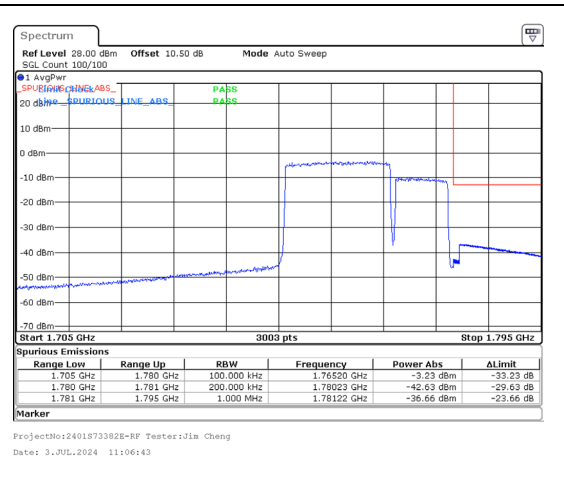

Band 66 20MHz/1760.1/High 16QAM 1@0
Band 66 10MHz/1774.5/High 16QAM 1@49

Band 66 20MHz/1760.1/High 16QAM 100@0
Band 66 10MHz/1774.5/High 16QAM 100@0