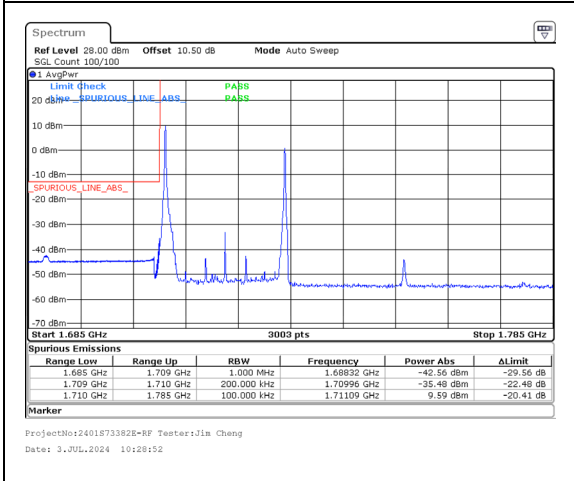

Band 66 20MHz/1720.0/Low QPSK 1@0
Band 66 5MHz/1731.7/Low QPSK 1@24

Band 66 20MHz/1720.0/Low QPSK 100@0
Band 66 5MHz/1731.7/Low QPSK 25@0