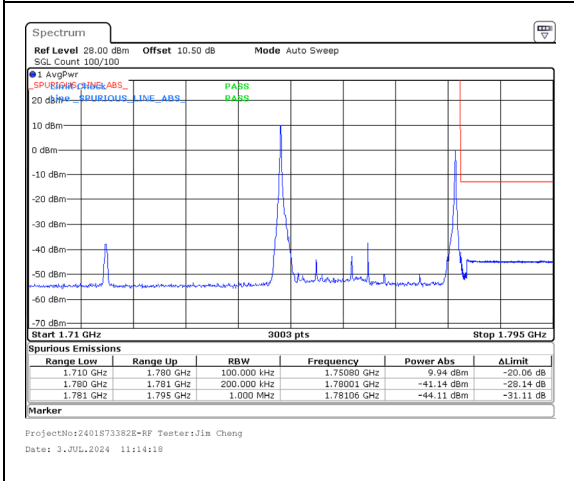

Band 66 15MHz/1757.5/High 16QAM 1@0
Band 66 15MHz/1772.5/High 16QAM 1@74