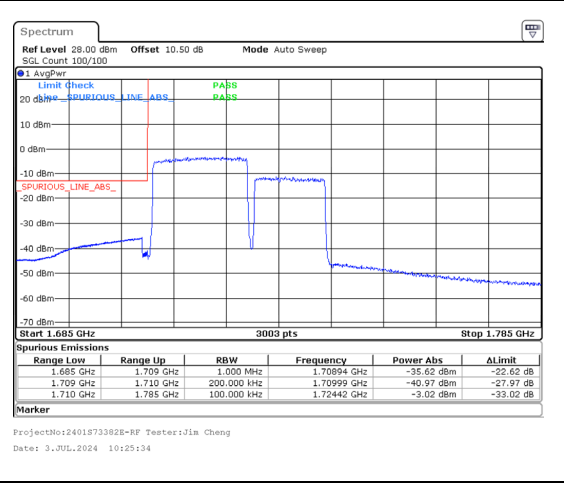

Band 66 20MHz/1720.0/Low 64QAM 100@0
Band 66 15MHz/1737.1/Low 64QAM 100@0