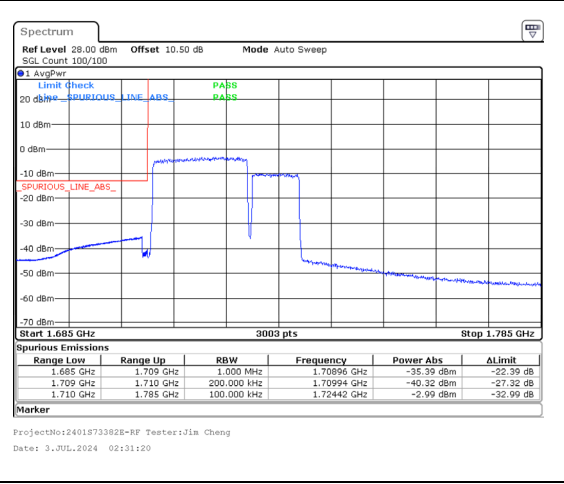

Band 66 20MHz/1720.0/Low 64QAM 100@0
Band 66 10MHz/1734.4/Low 64QAM 100@0