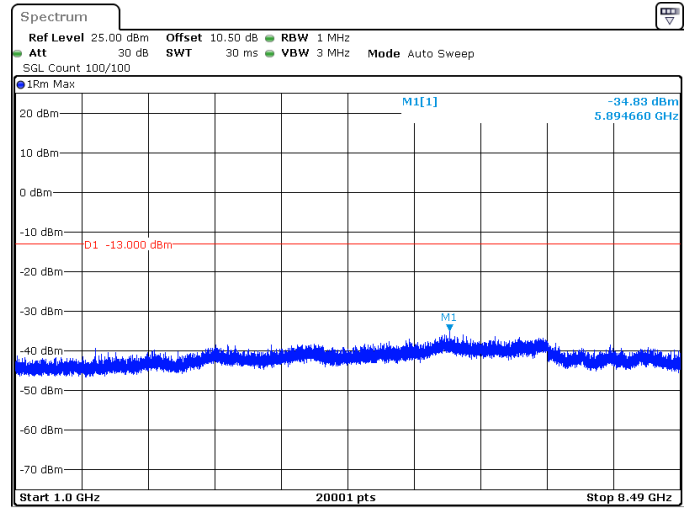

15MHz_15kHz_831.5MHz_DFT-s-OFDM QPSK_RB1@0 -34.83 dBm

ProjectNo.:2401S73382E Tester:Jim Cheng
Date: 24.MAY.2024 22:31:49