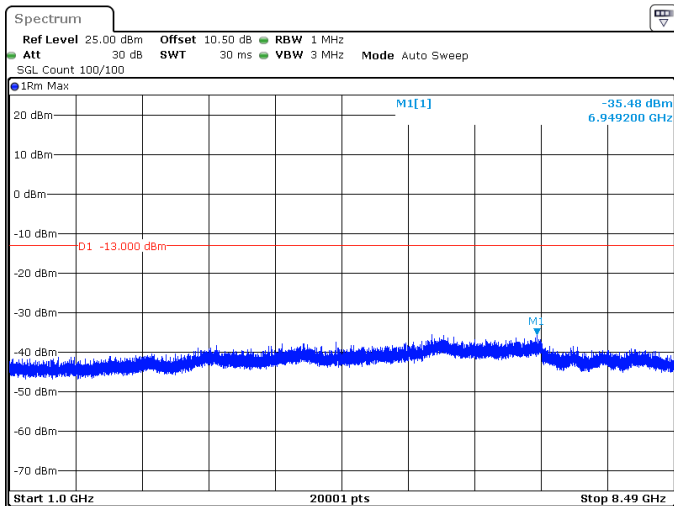

15MHz_15kHz_836.5MHz_DFT-s-OFDM QPSK_RB75@0 -35.48 dBm

ProjectNo.:2401S73382E Tester:Jim Cheng
Date: 24.MAY.2024 22:40:29