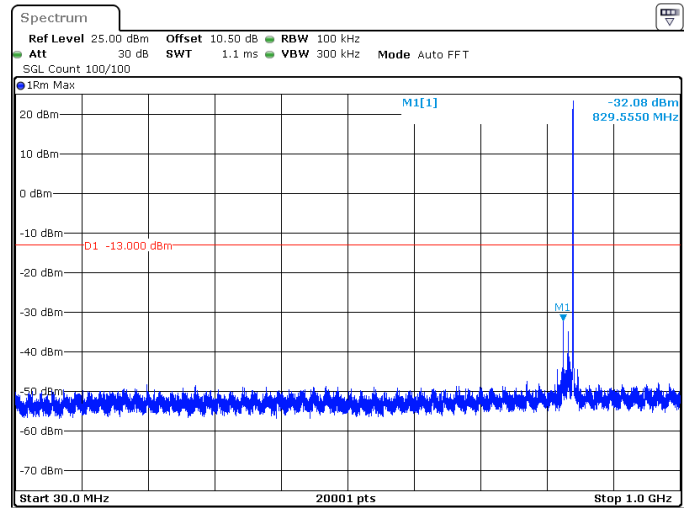

15MHz_15kHz_836.5MHz_DFT-s-OFDM QPSK_RB1@78 -32.08 dBm

ProjectNo.:2401S73382E Tester:Jim Cheng
Date: 24.MAY.2024 22:39:01