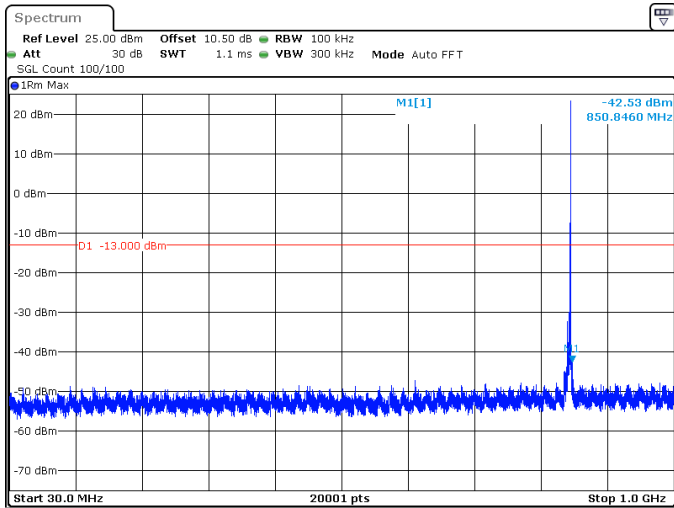

5MHz_15kHz_846.5MHz_DFT-s-OFDM QPSK_RB1@24 -42.53 dBm

ProjectNo.:2401S73382E Tester:Jim Cheng
Date: 24.MAY.2024 22:13:28