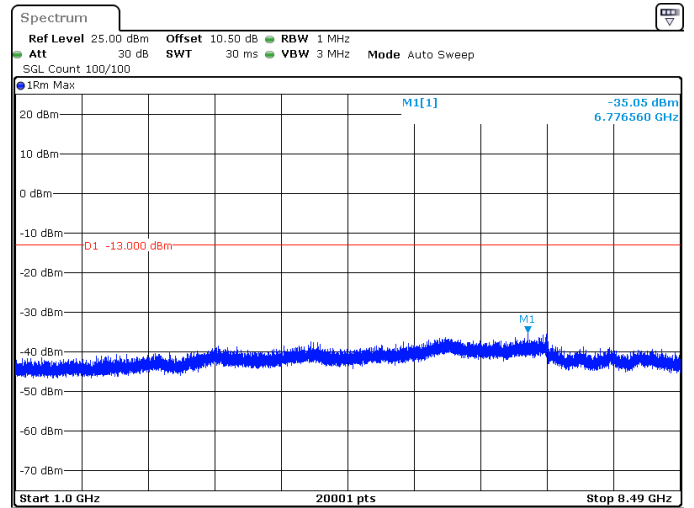

15MHz_15kHz_831.5MHz_DFT-s-OFDM QPSK_RB1@78 -35.05 dBm

ProjectNo.:2401S73382E Tester:Jim Cheng
Date: 24.MAY.2024 22:32:40