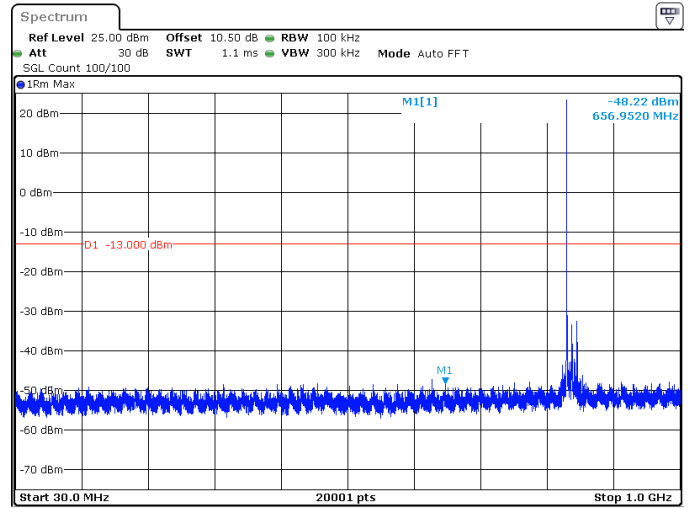

15MHz_15kHz_841.5MHz_DFT-s-OFDM QPSK_RB1@0 -48.22 dBm

ProjectNo.:2401S73382E Tester:Jim Cheng
Date: 24.MAY.2024 22:52:11