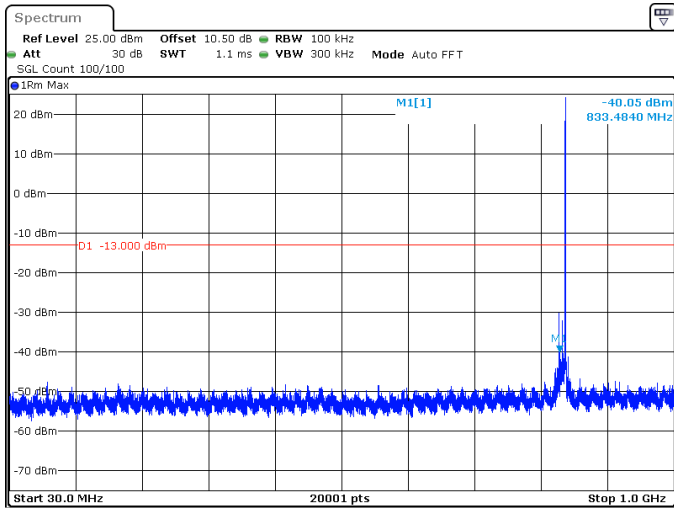

10MHz_15kHz_836.5MHz_DFT-s-OFDM QPSK_RB1@51 -40.05 dBm

ProjectNo.:2401S73382E Tester:Jim Cheng
Date: 24.MAY.2024 22:24:04