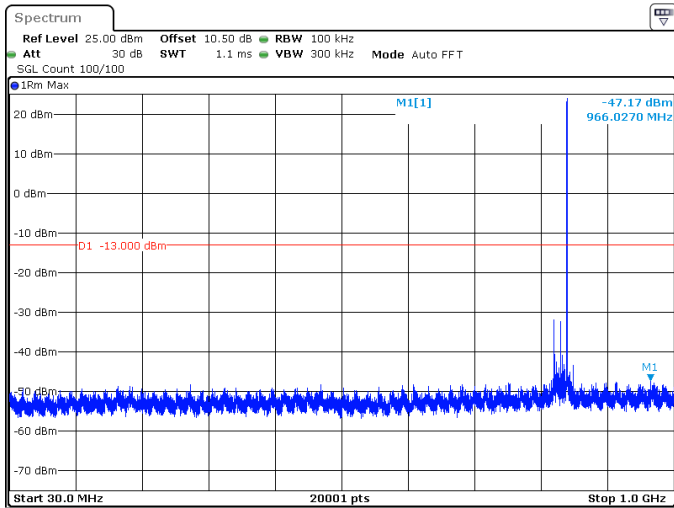

20MHz_15kHz_834MHz_DFT-s-OFDM QPSK_RB1@105 -40.78 dBm

ProjectNo.:2401S73382E Tester:Jim Cheng
Date: 24.MAY.2024 23:04:06