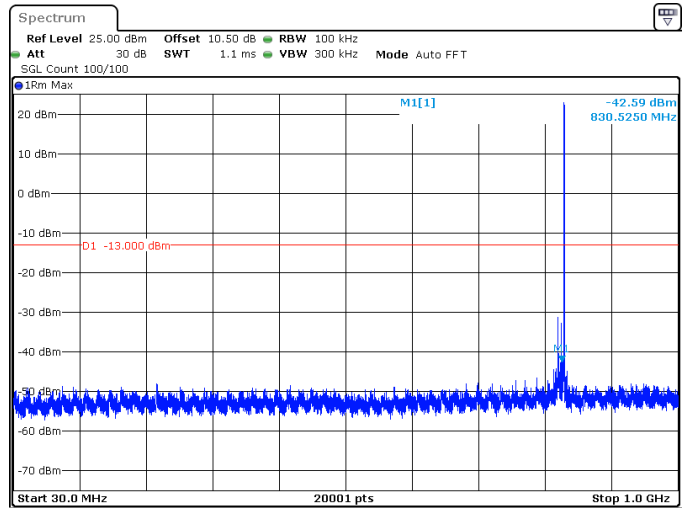

10MHz_15kHz_829MHz_DFT-s-OFDM QPSK_RB1@51 -42.59 dBm

ProjectNo.:2401S73382E Tester:Jim Cheng
Date: 24.MAY.2024 22:18:01