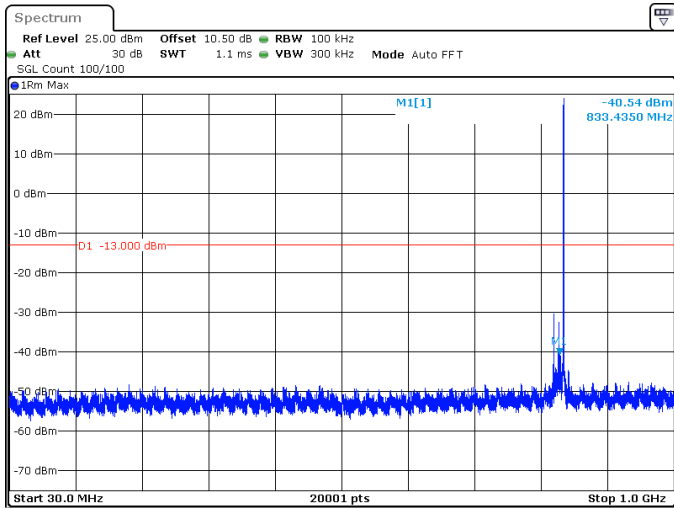

15MHz_15kHz_831.5MHz_DFT-s-OFDM QPSK_RB1@78 -40.54 dBm

ProjectNo.:2401S73382E Tester:Jim Cheng
Date: 24.MAY.2024 22:32:22