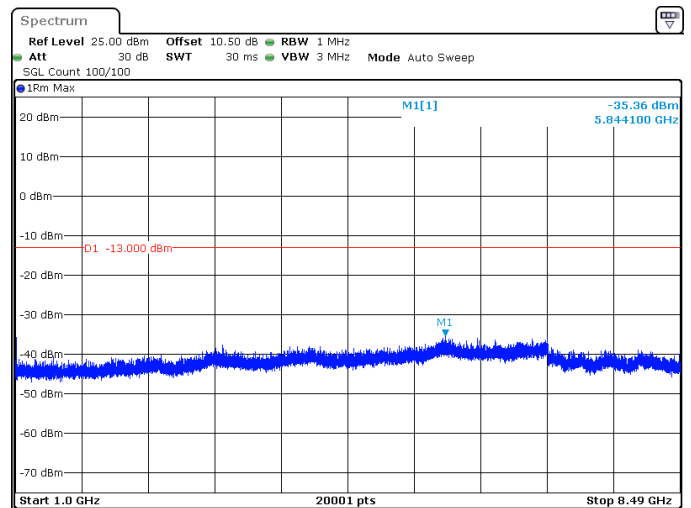

5MHz_15kHz_846.5MHz_DFT-s-OFDM QPSK_RB25@0 -35.36 dBm

ProjectNo.:2401S73382E Tester:Jim Cheng
Date: 24.MAY.2024 22:14:37