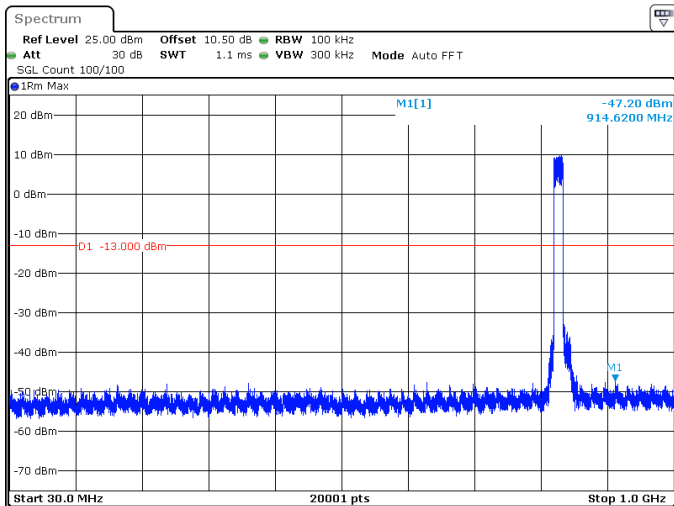

15MHz_15kHz_831.5MHz_DFT-s-OFDM QPSK_RB75@0 -47.20 dBm

ProjectNo.:2401S73382E Tester:Jim Cheng
Date: 24.MAY.2024 22:34:30