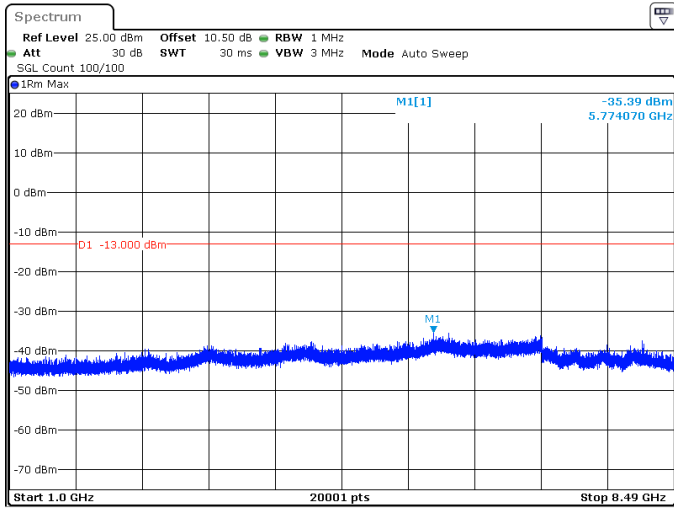

15MHz_15kHz_841.5MHz_DFT-s-OFDM QPSK_RB1@0 -35.39 dBm

ProjectNo.:2401S73382E Tester:Jim Cheng
Date: 24.MAY.2024 22:52:29