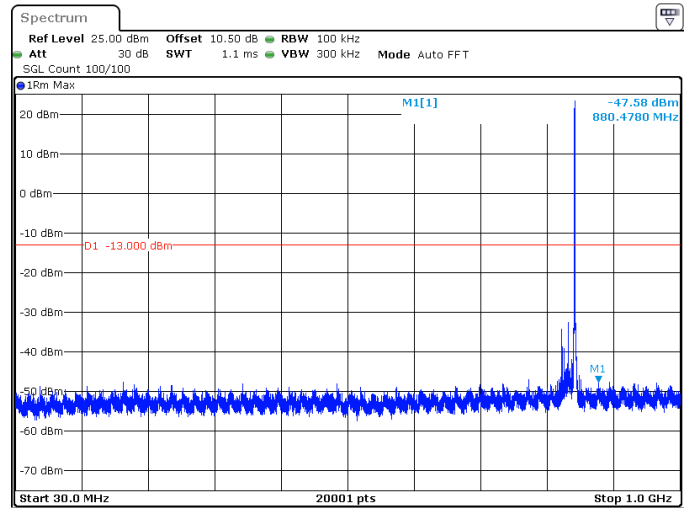

20MHz_15kHz_836.5MHz_DFT-s-OFDM QPSK_RB1@105 -47.58 dBm

ProjectNo.:2401S73382E Tester:Jim Cheng
Date: 24.MAY.2024 23:15:22