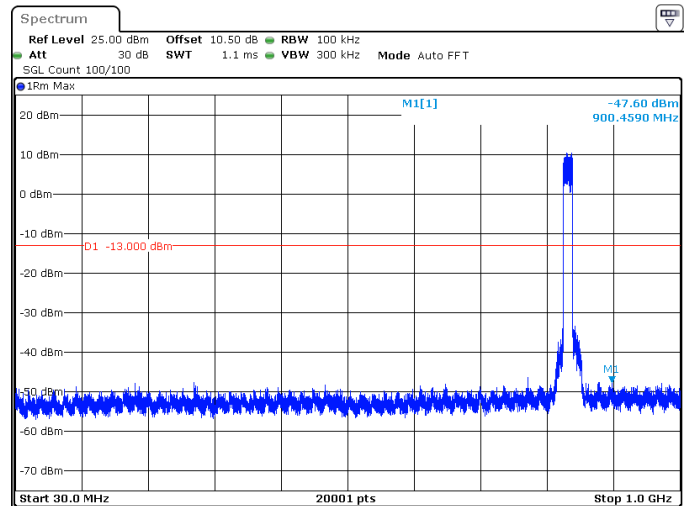

15MHz_15kHz_836.5MHz_DFT-s-OFDM QPSK_RB75@0 -47.60 dBm

ProjectNo.:2401S73382E Tester:Jim Cheng
Date: 24.MAY.2024 22:40:12