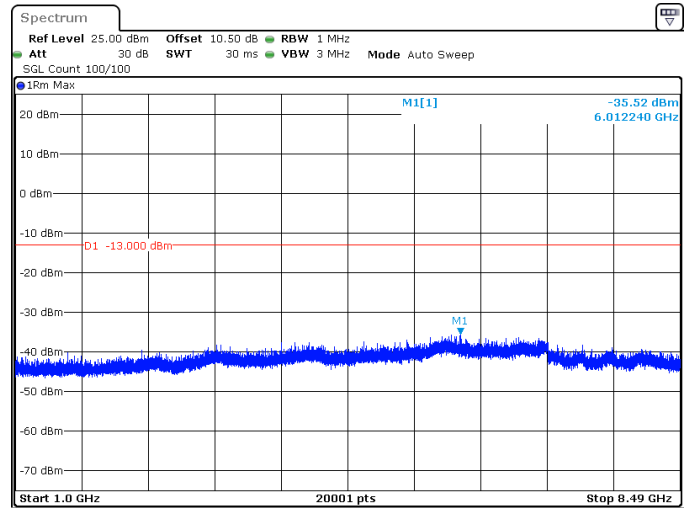

5MHz_15kHz_836.5MHz_DFT-s-OFDM QPSK_RB1@24 -35.52 dBm

ProjectNo.:2401S73382E Tester:Jim Cheng
Date: 24.MAY.2024 22:07:09