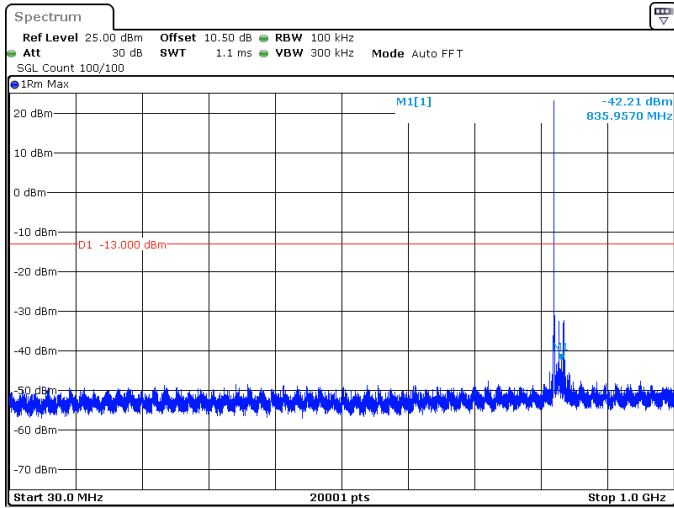

15MHz_15kHz_831.5MHz_DFT-s-OFDM QPSK_RB1@0 -42.21 dBm

ProjectNo.:2401S73382E Tester:Jim Cheng
Date: 24.MAY.2024 22:31:31