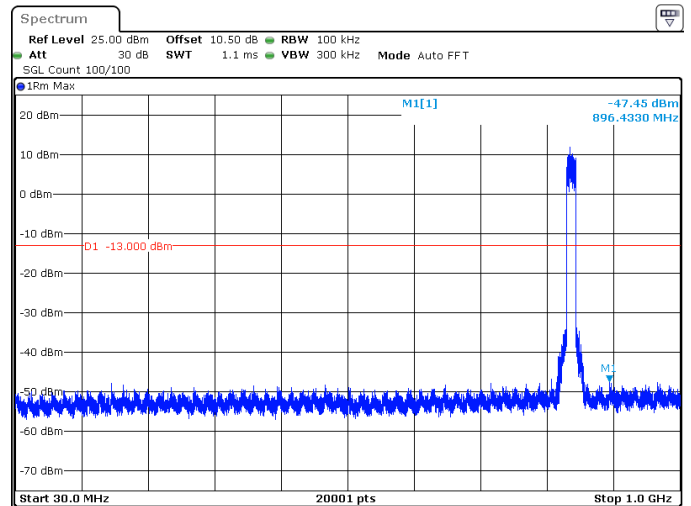

15MHz_15kHz_841.5MHz_DFT-s-OFDM QPSK_RB75@0 -47.45 dBm

ProjectNo.:2401S73382E Tester:Jim Cheng
Date: 24.MAY.2024 23:00:32