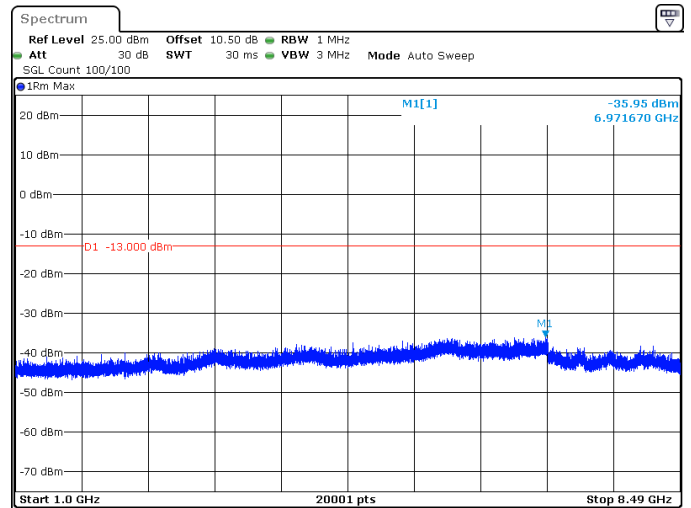

5MHz_15kHz_836.5MHz_DFT-s-OFDM QPSK_RB1@0 -35.95 dBm

ProjectNo.:2401S73382E Tester:Jim Cheng
Date: 24.MAY.2024 22:05:52