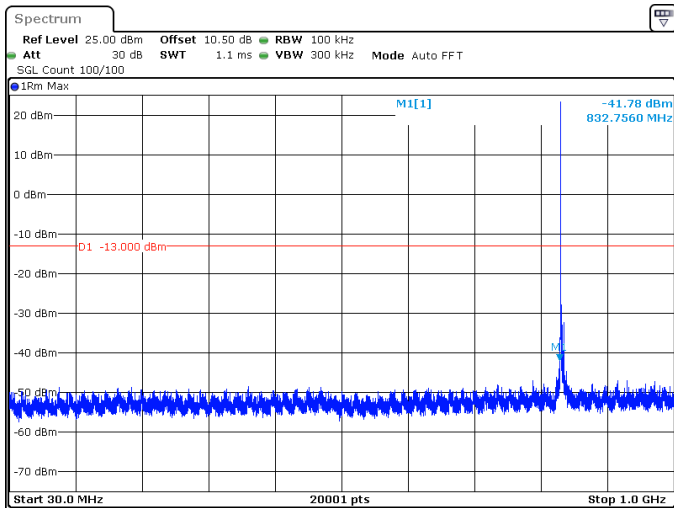

5MHz_15kHz_836.5MHz_DFT-s-OFDM QPSK_RB1@0 -41.78 dBm

ProjectNo.:2401S73382E Tester:Jim Cheng
Date: 24.MAY.2024 22:05:35