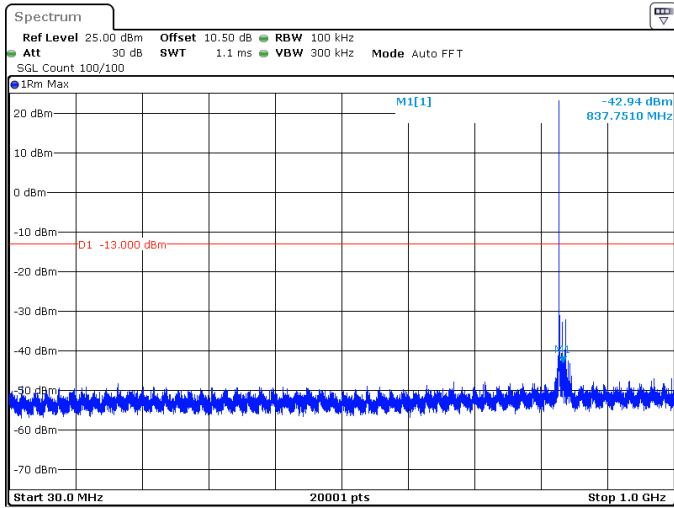

10MHz_15kHz_836.5MHz_DFT-s-OFDM QPSK_RB1@0 -42.94 dBm

ProjectNo.:2401S73382E Tester:Jim Cheng
Date: 24.MAY.2024 22:46:40