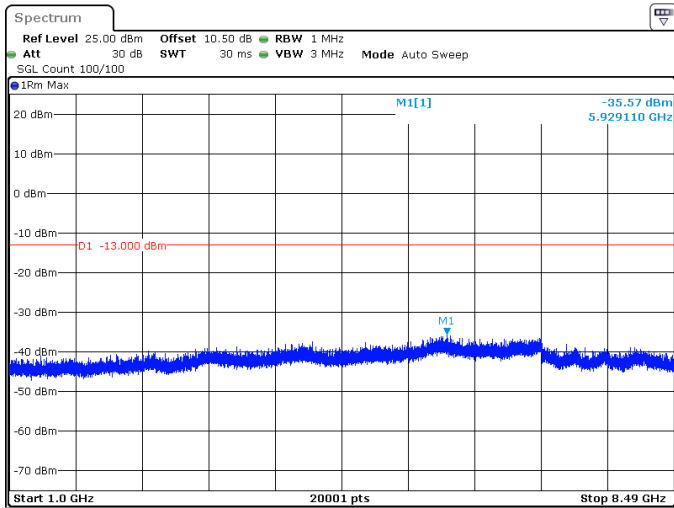

15MHz_15kHz_836.5MHz_DFT-s-OFDM QPSK_RB1@78 -35.57 dBm

ProjectNo.:2401S73382E Tester:Jim Cheng
Date: 24.MAY.2024 22:39:19