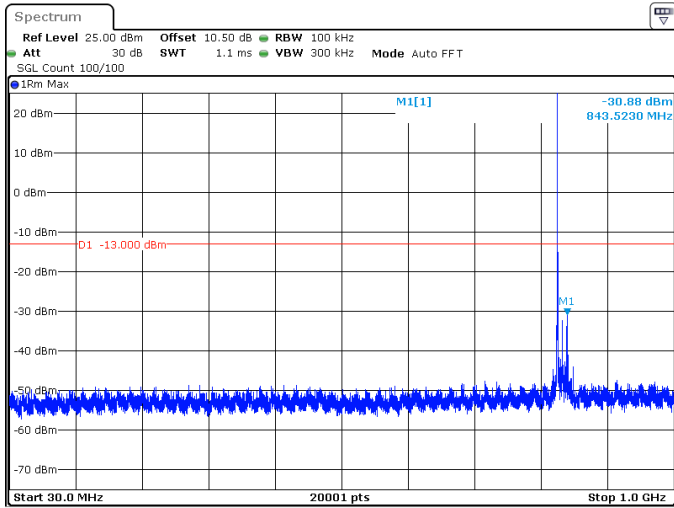

15MHz_15kHz_836.5MHz_DFT-s-OFDM QPSK_RB1@0 -38.24 dBm

ProjectNo.:2401S73382E Tester:Jim Cheng
Date: 24.MAY.2024 22:37:48