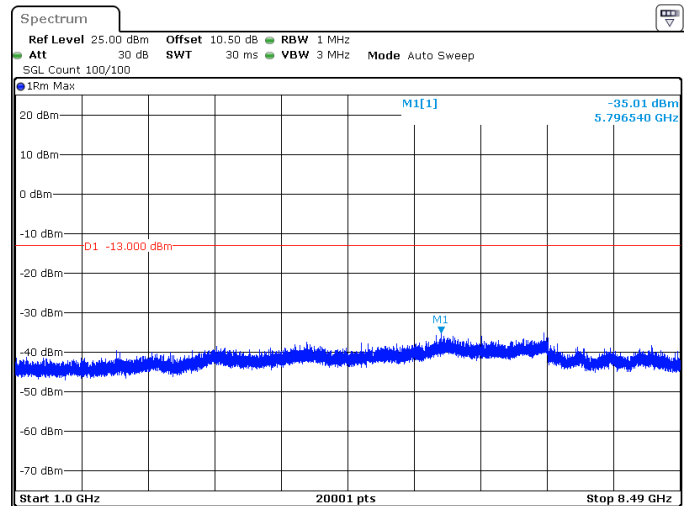

15MHz_15kHz_831.5MHz_DFT-s-OFDM QPSK_RB75@0 -35.01 dBm

ProjectNo.:2401S73382E Tester:Jim Cheng
Date: 24.MAY.2024 22:34:48