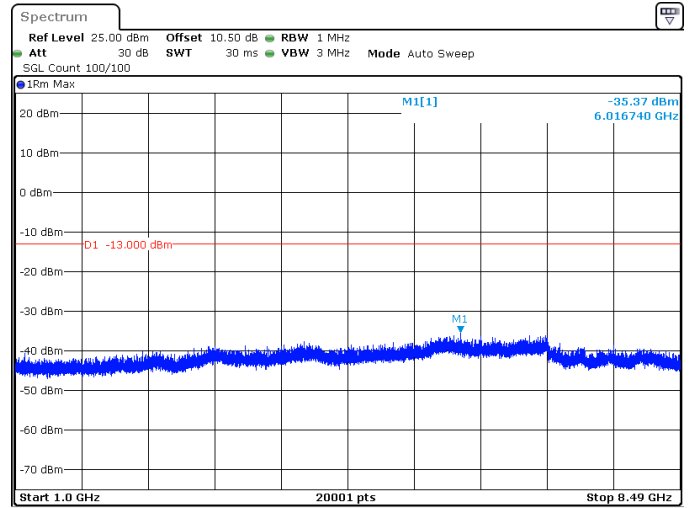

5MHz_15kHz_826.5MHz_DFT-s-OFDM QPSK_RB1@0 -35.37 dBm

ProjectNo.:2401S73382E Tester:Jim Cheng
Date: 24.MAY.2024 22:02:07