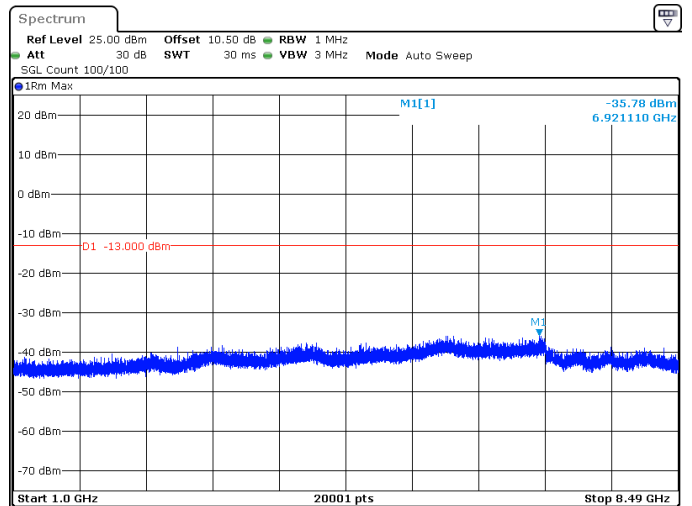

10MHz_15kHz_829MHz_DFT-s-OFDM QPSK_RB50@0 -35.78 dBm

ProjectNo.:2401S73382E Tester:Jim Cheng
Date: 24.MAY.2024 22:19:08