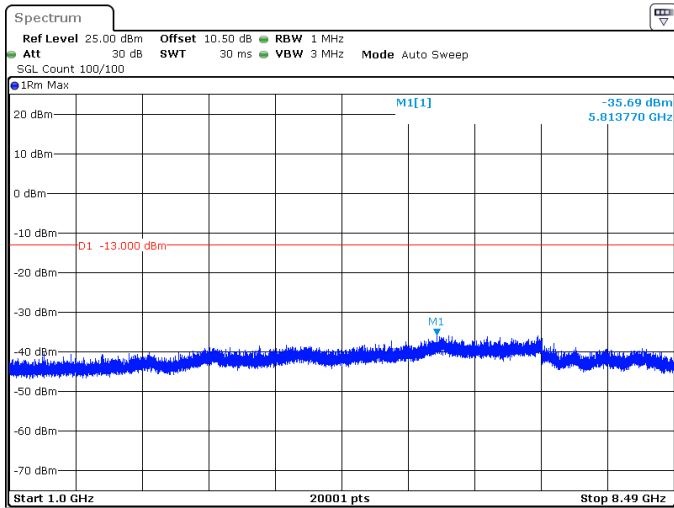

20MHz_15kHz_836.5MHz_DFT-s-OFDM QPSK_RB1@105 -35.69 dBm

ProjectNo.:2401S73382E Tester:Jim Cheng
Date: 24.MAY.2024 23:15:40