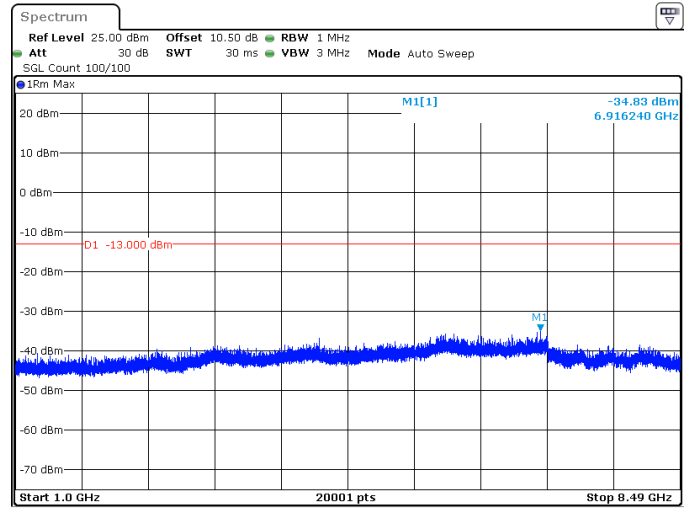

10MHz_15kHz_836.5MHz_DFT-s-OFDM QPSK_RB1@0 -34.83 dBm

ProjectNo.:2401S73382E Tester:Jim Cheng
Date: 24.MAY.2024 22:47:01