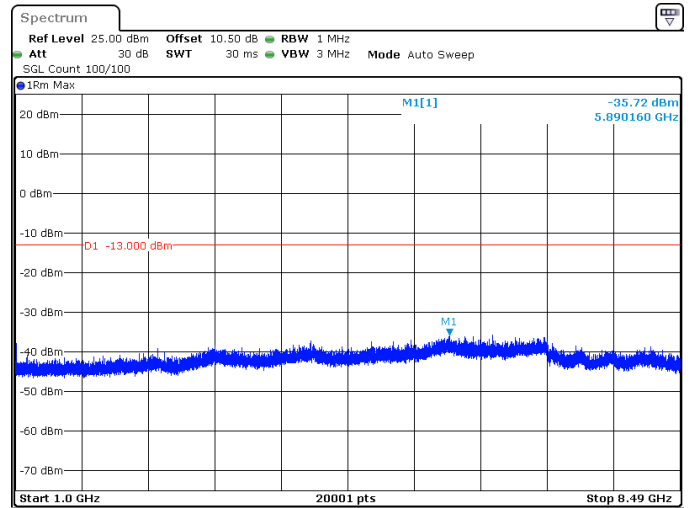

10MHz_15kHz_836.5MHz_DFT-s-OFDM QPSK_RB1@51 -35.72 dBm

ProjectNo.:2401S73382E Tester:Jim Cheng
Date: 24.MAY.2024 22:24:21