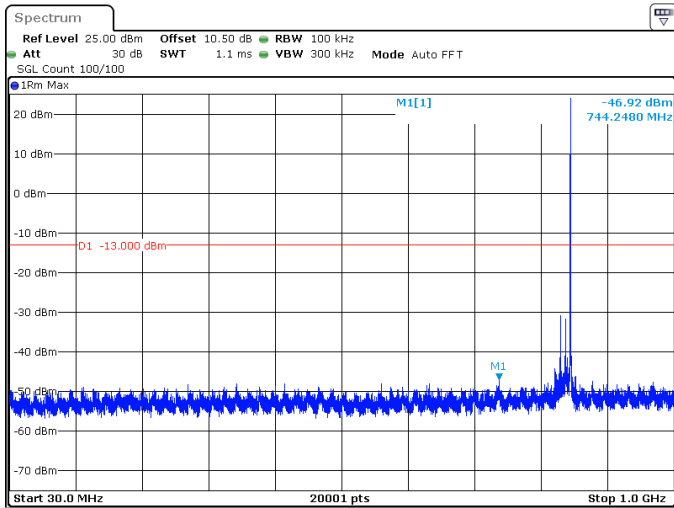

15MHz_15kHz_841.5MHz_DFT-s-OFDM QPSK_RB1@78 -46.92 dBm

ProjectNo.:2401S73382E Tester:Jim Cheng
Date: 24.MAY.2024 22:53:33