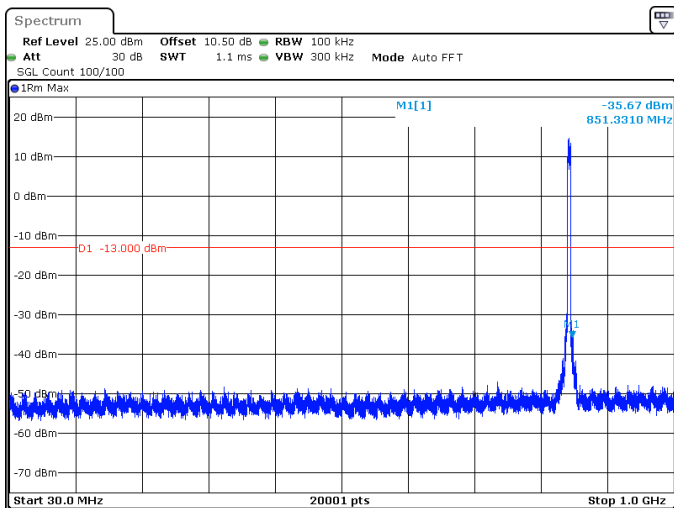

5MHz_15kHz_846.5MHz_DFT-s-OFDM QPSK_RB25@0 -35.67 dBm

ProjectNo.:2401S73382E Tester:Jim Cheng
Date: 24.MAY.2024 22:14:19