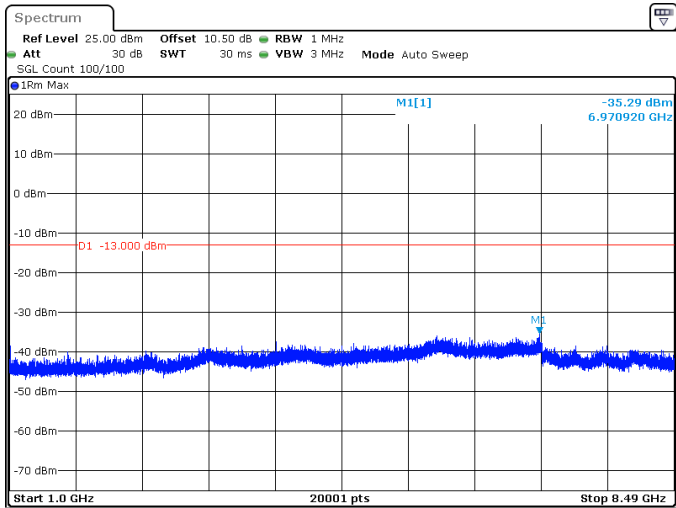

10MHz_15kHz_829MHz_DFT-s-OFDM QPSK_RB1@51 -35.29 dBm

ProjectNo.:2401S73382E Tester:Jim Cheng
Date: 24.MAY.2024 22:18:18