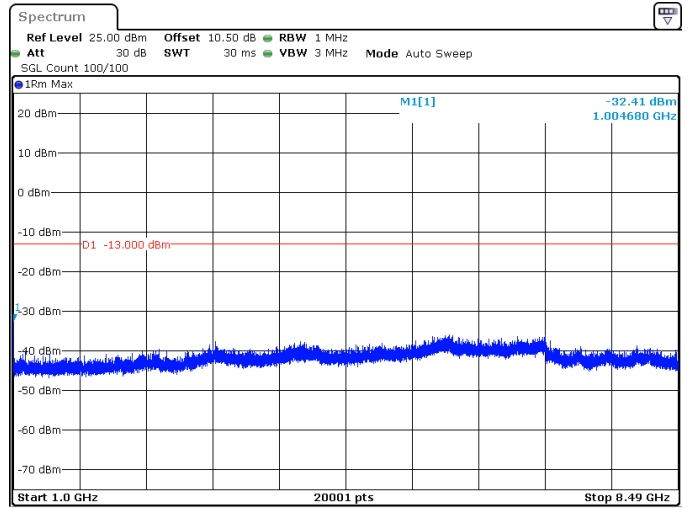

10MHz_15kHz_829MHz_DFT-s-OFDM QPSK_RB1@0 -32.41 dBm

ProjectNo.:2401S73382E Tester:Jim Cheng
Date: 24.MAY.2024 22:17:27