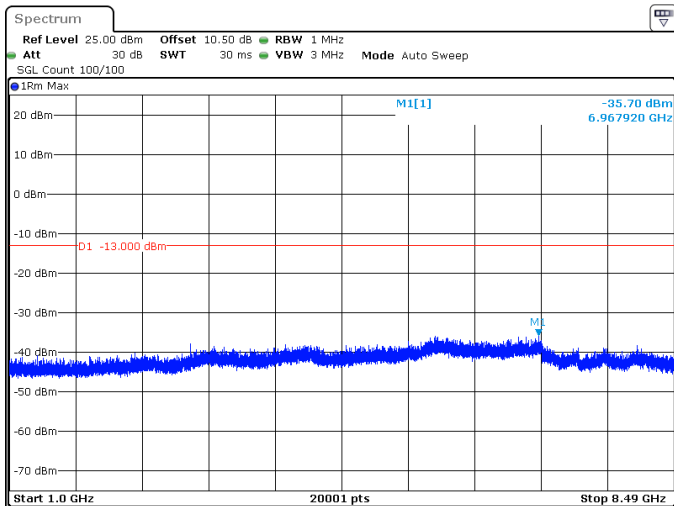

15MHz_15kHz_841.5MHz_DFT-s-OFDM QPSK_RB75@0 -35.70 dBm

ProjectNo.:2401S73382E Tester:Jim Cheng
Date: 24.MAY.2024 23:00:50