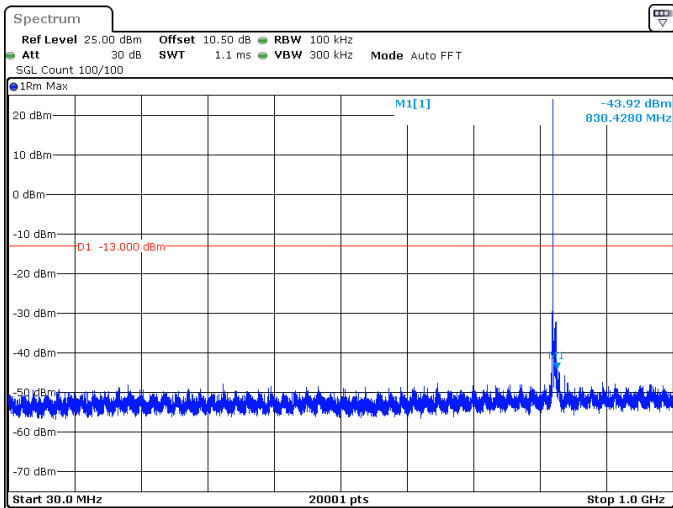

n5

5MHz_15kHz_826.5MHz_DFT-s-OFDM QPSK_RB1@0 -43.92 dBm

ProjectNo.:2401S73382E Tester:Jim Cheng
Date: 24.MAY.2024 22:01:50