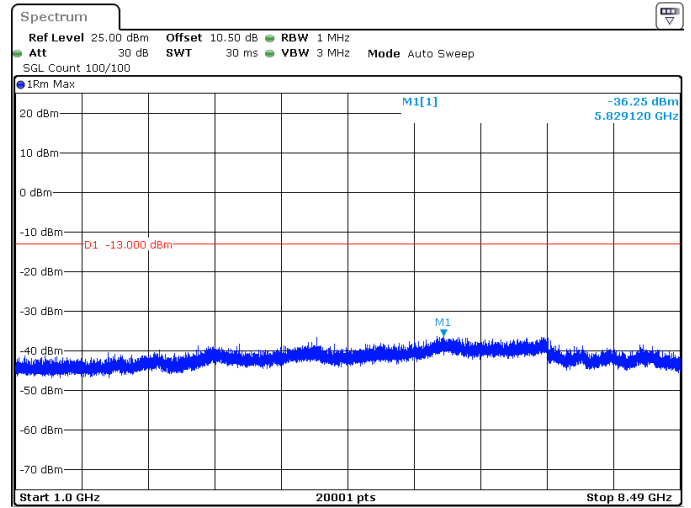

15MHz_15kHz_836.5MHz_DFT-s-OFDM QPSK_RB1@0 -36.25 dBm

ProjectNo.:2401S73382E Tester:Jim Cheng
Date: 24.MAY.2024 22:38:06