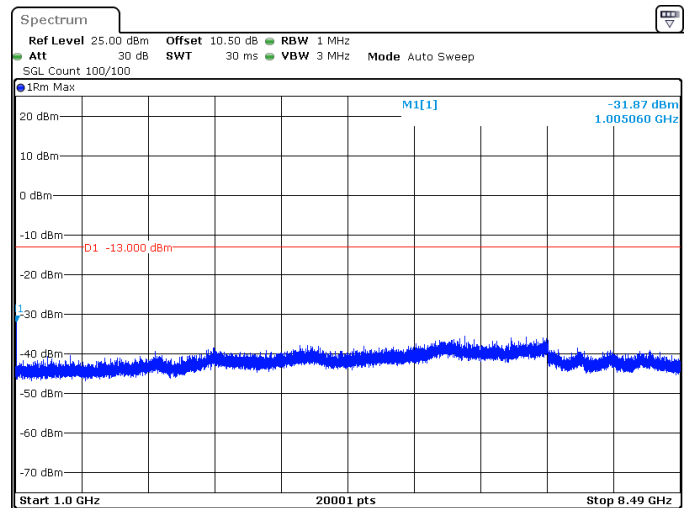

5MHz_15kHz_826.5MHz_DFT-s-OFDM QPSK_RB1@24 -31.87 dBm

ProjectNo.:2401S73382E Tester:Jim Cheng
Date: 24.MAY.2024 22:02:57