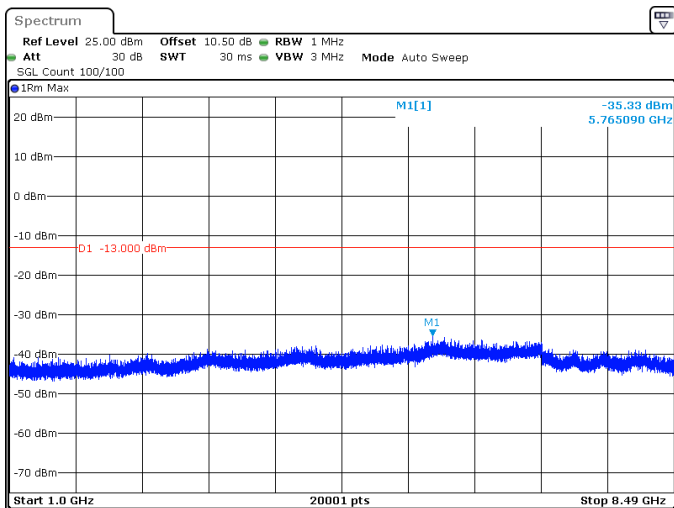

5MHz_15kHz_836.5MHz_DFT-s-OFDM QPSK_RB25@0 -35.33 dBm

ProjectNo.:2401S73382E Tester:Jim Cheng
Date: 24.MAY.2024 22:08:00