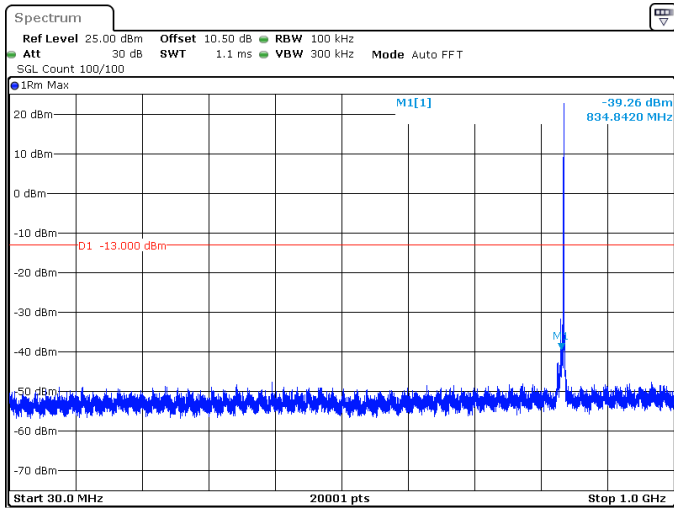

5MHz_15kHz_836.5MHz_DFT-s-OFDM QPSK_RB1@24 -39.26 dBm

ProjectNo.:2401S73382E Tester:Jim Cheng
Date: 24.MAY.2024 22:06:51