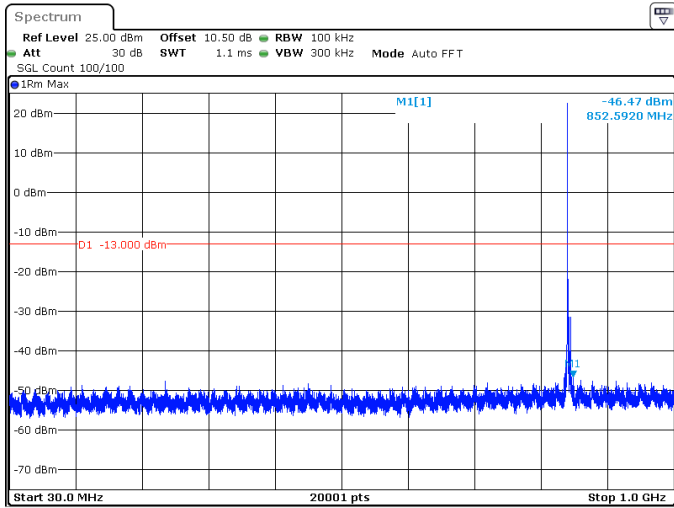

5MHz_15kHz_846.5MHz_DFT-s-OFDM QPSK_RB1@0 -46.47 dBm

ProjectNo.:2401S73382E Tester:Jim Cheng
Date: 24.MAY.2024 22:41:47