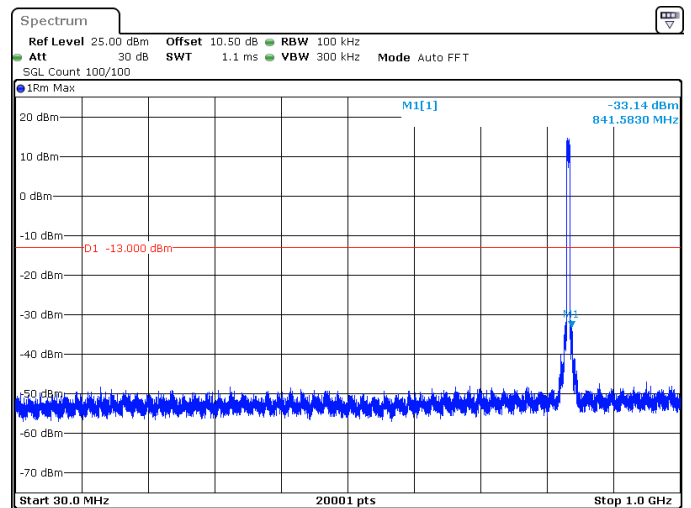

5MHz_15kHz_836.5MHz_DFT-s-OFDM QPSK_RB25@0 -33.14 dBm

ProjectNo.:2401S73382E Tester:Jim Cheng
Date: 24.MAY.2024 22:07:42