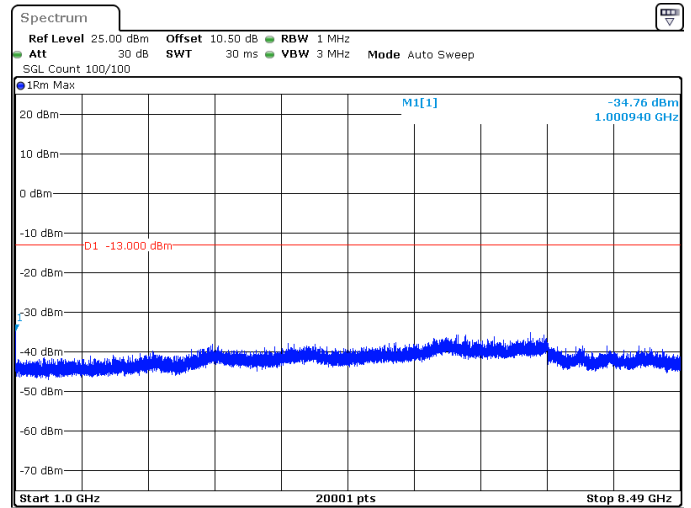

5MHz_15kHz_846.5MHz_DFT-s-OFDM QPSK_RB1@24 -34.76 dBm

ProjectNo.:2401S73382E Tester:Jim Cheng
Date: 24.MAY.2024 22:13:46