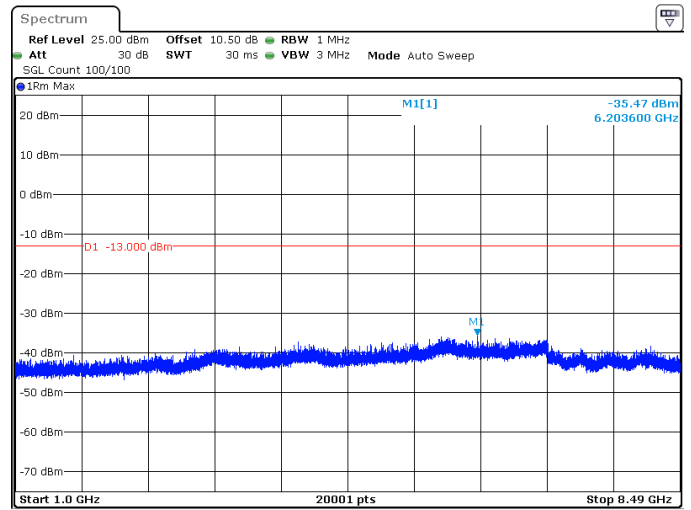

20MHz_15kHz_836.5MHz_DFT-s-OFDM QPSK_RB1@0 -35.47 dBm

ProjectNo.:2401S73382E Tester:Jim Cheng
Date: 24.MAY.2024 23:13:25