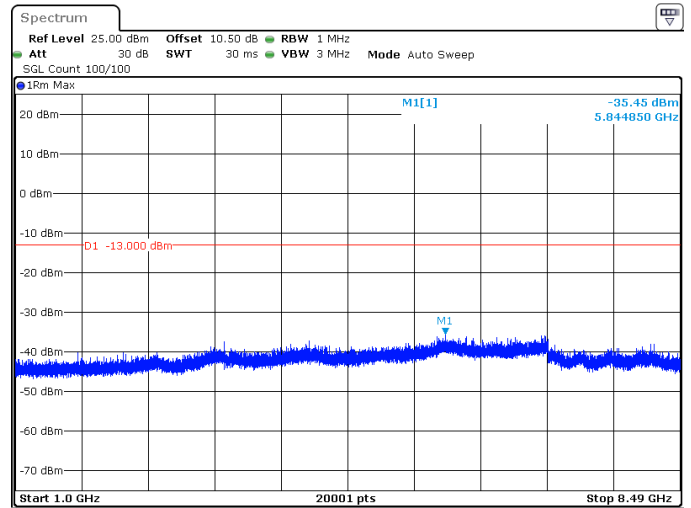

15MHz_15kHz_841.5MHz_DFT-s-OFDM QPSK_RB1@78 -35.45 dBm

ProjectNo.:2401S73382E Tester:Jim Cheng
Date: 24.MAY.2024 22:53:50