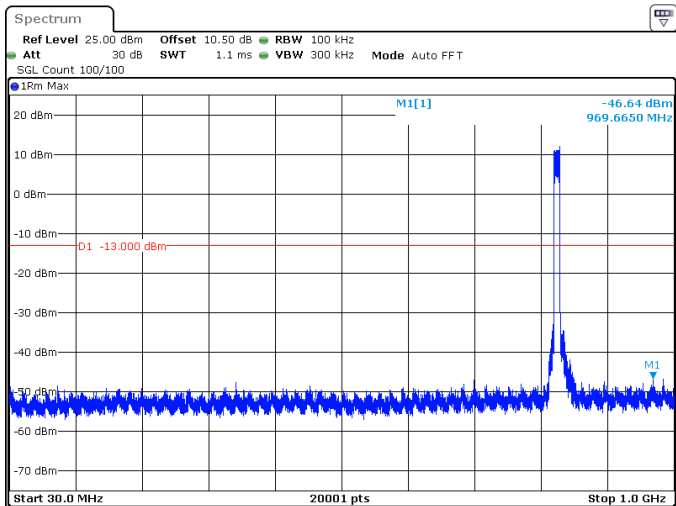

10MHz_15kHz_829MHz_DFT-s-OFDM QPSK_RB50@0 -46.64 dBm

ProjectNo.:2401S73382E Tester:Jim Cheng
Date: 24.MAY.2024 22:44:05