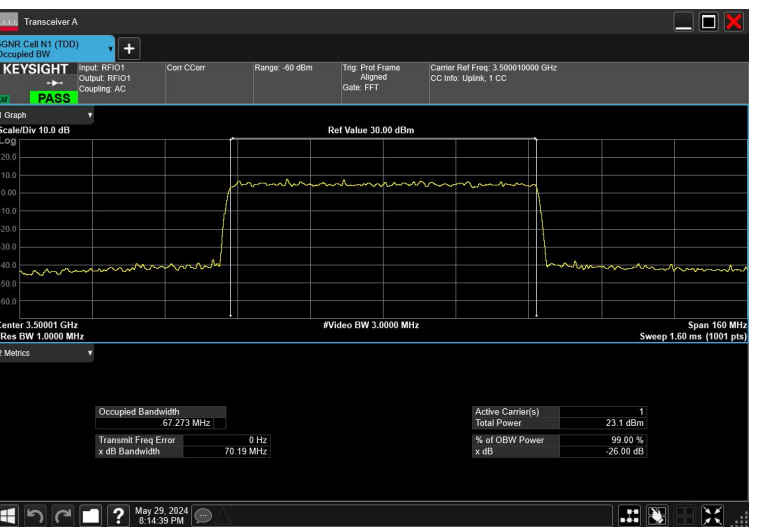

70MHz_30kHz_3500MHz_DFT-s-OFDM16QAM_RB180@0

70MHz_30kHz_3500MHz_CP-OFDM 64QAM_RB189@0