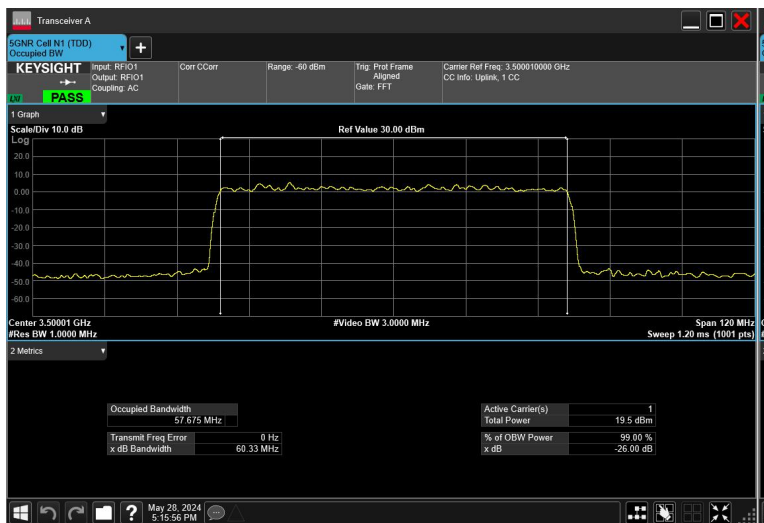

60MHz_30kHz_3500MHz_DFT-s-OFDM 64QAM_RB162@0

60MHz_30kHz_3500MHz_DFT-s-OFDM16QAM_RB162@0