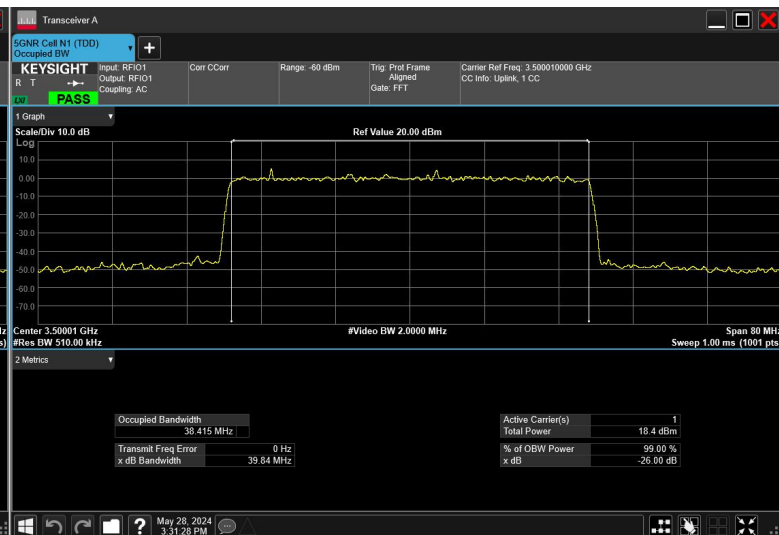

40MHz_15kHz_3500MHz_CP-OFDM QPSK_RB216@0