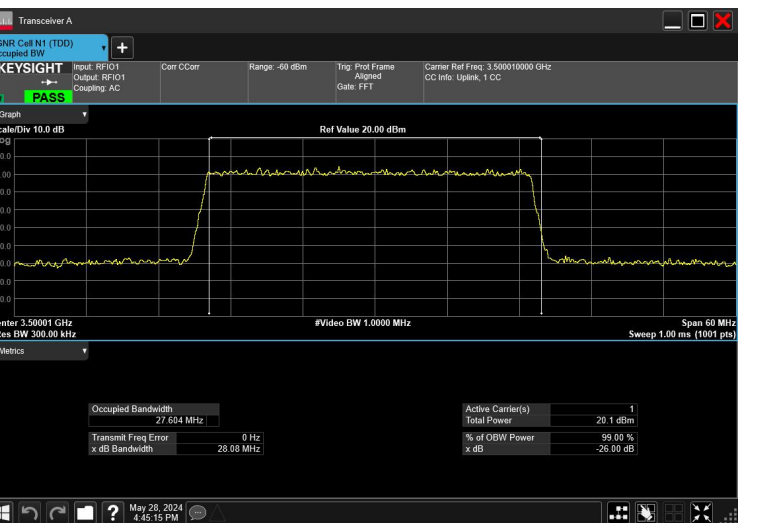

40MHz_15kHz_3500MHz_CP-OFDM256QAM_RB216@0

30MHz_30kHz_3500MHz_DFT-s-OFDM $\pi/2$ BPSK_RB75@0