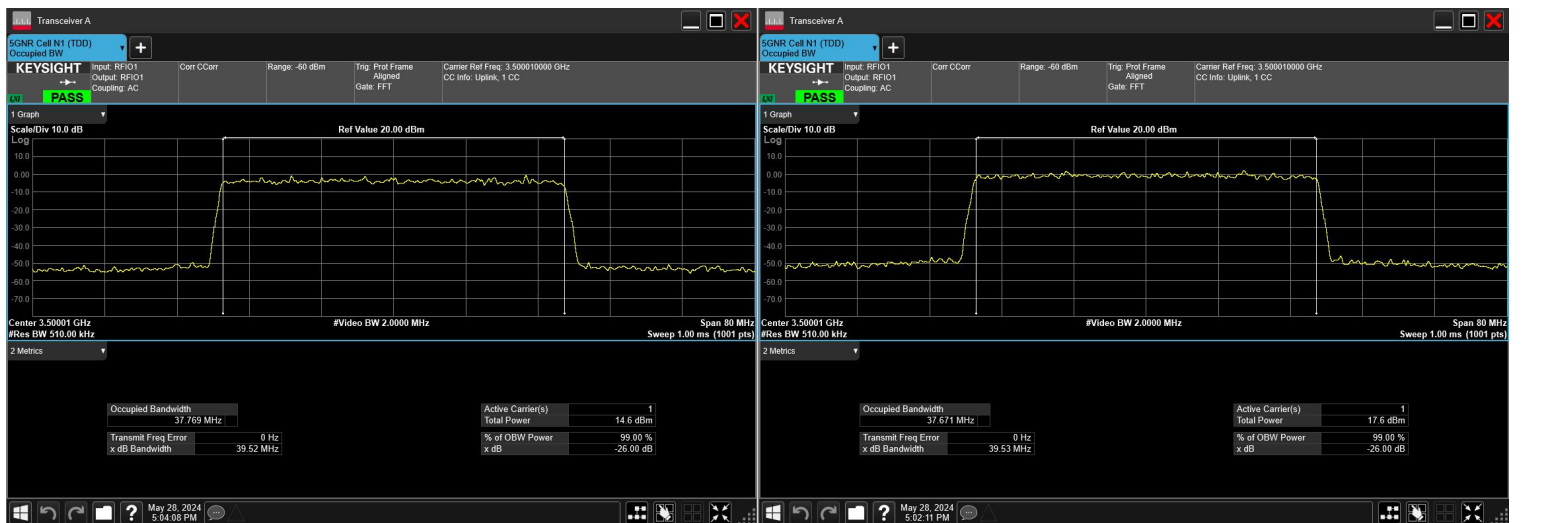

40MHz_30kHz_3500MHz_CP-OFDM QPSK_RB100@0

40MHz_30kHz_3500MHz_DFT-s-OFDM16QAM_RB100@0

40MHz_30kHz_3500MHz_CP-OFDM 256QAM_RB106@0

40MHz_30kHz_3500MHz_CP-OFDM 64QAM_RB106@0