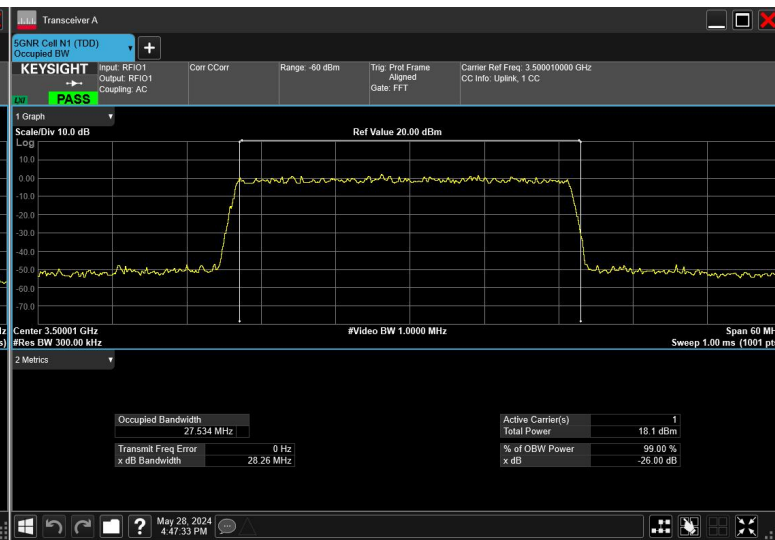

30MHz_30kHz_3500MHz_CP-OFDM 64QAM_RB78@0

30MHz_30kHz_3500MHz_CP-OFDM QPSK_RB78@0

30MHz_30kHz_3500MHz_DFT-s-OFDM 16QAM_RB75@0

30MHz_30kHz_3500MHz_DFT-s-OFDM 256QAM_RB75@0

30MHz_30kHz_3500MHz_DFT-s-OFDM 64QAM_RB75@0