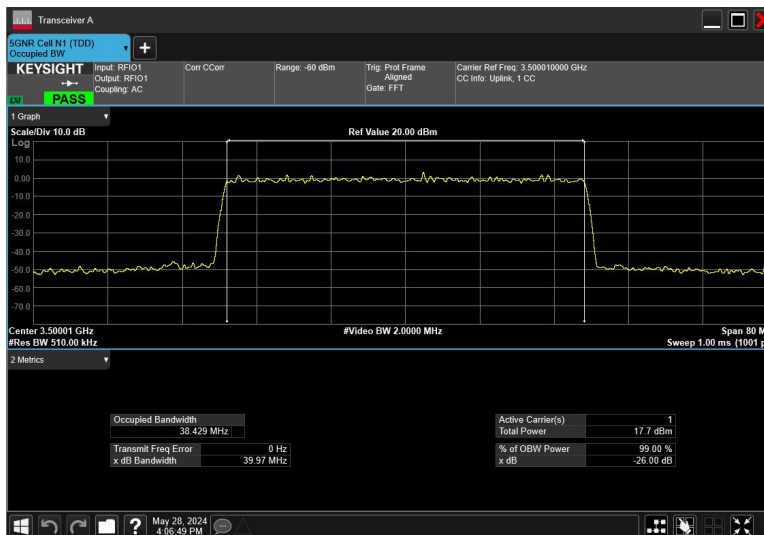

40MHz_15kHz_3500MHz_CP-OFDM64QAM_RB216@0