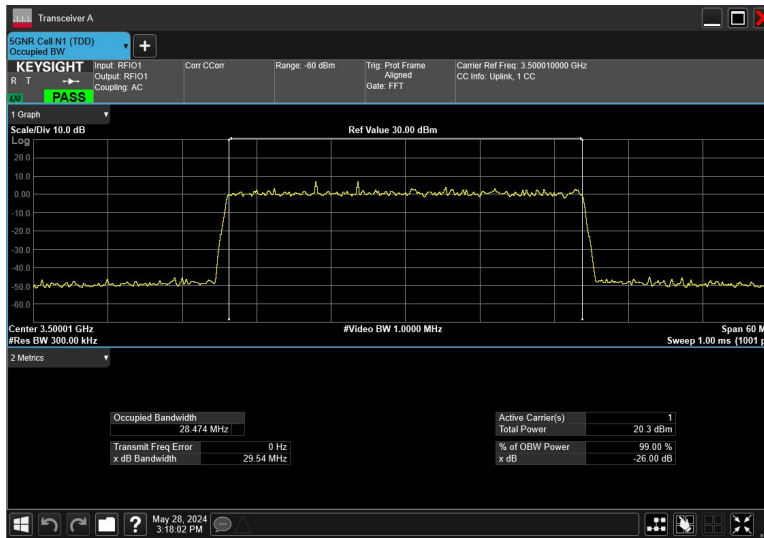

30MHz_15kHz_3500MHz_DFT-s-OFDM64QAM_RB160@0

30MHz_15kHz_3500MHz_DFT-s-OFDM QPSK_RB160@0

30MHz_15kHz_3500MHz_DFT-s-OFDM $\pi/2$ BPSK_RB160@0

30MHz_30kHz_3500MHz_CP-OFDM 16QAM_RB78@0

30MHz_30kHz_3500MHz_CP-OFDM 256QAM_RB78@0