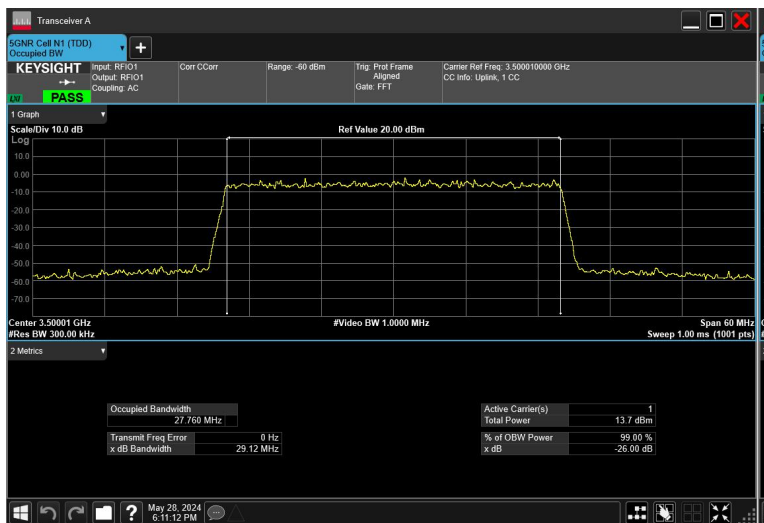

30MHz_30kHz_3500MHz_CP-OFDM QPSK_RB78@0

30MHz_30kHz_3500MHz_CP-OFDM 256QAM_RB78@0