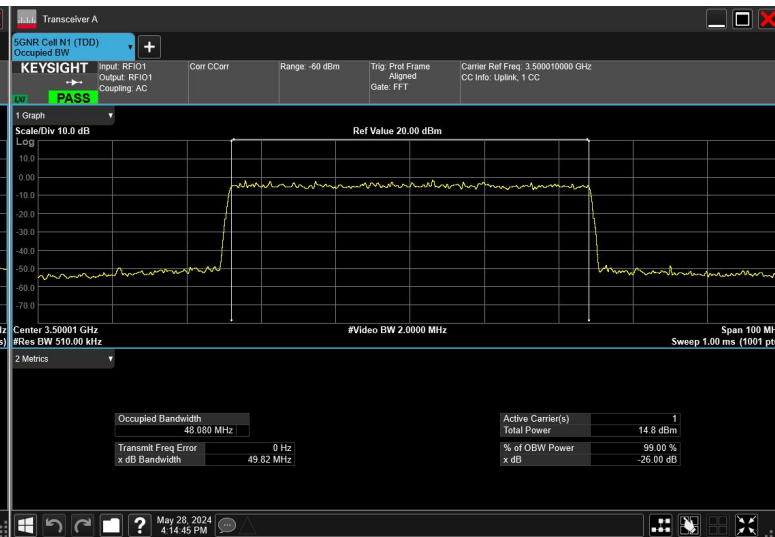

50MHz_15kHz_3500MHz_CP-OFDM256QAM_RB270@0