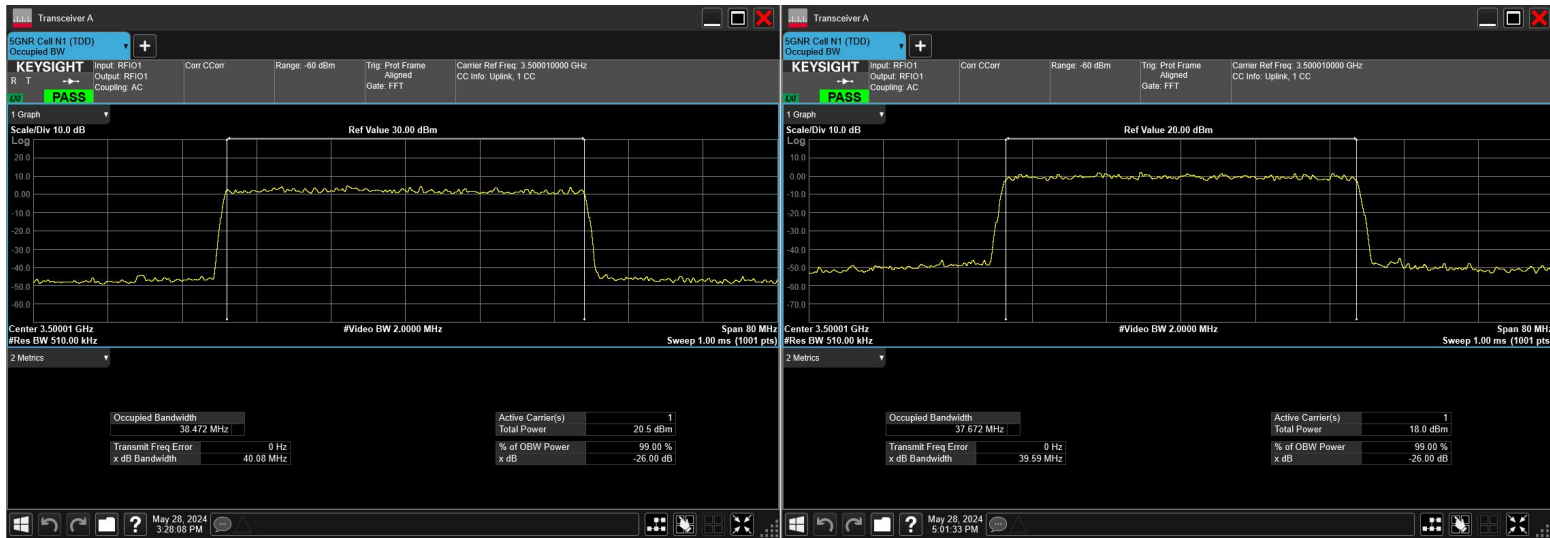

40MHz_15kHz_3500MHz_DFT-s-OFDM $\pi/2$ BPSK_RB216@0

40MHz_30kHz_3500MHz_CP-OFDM 16QAM_RB106@0