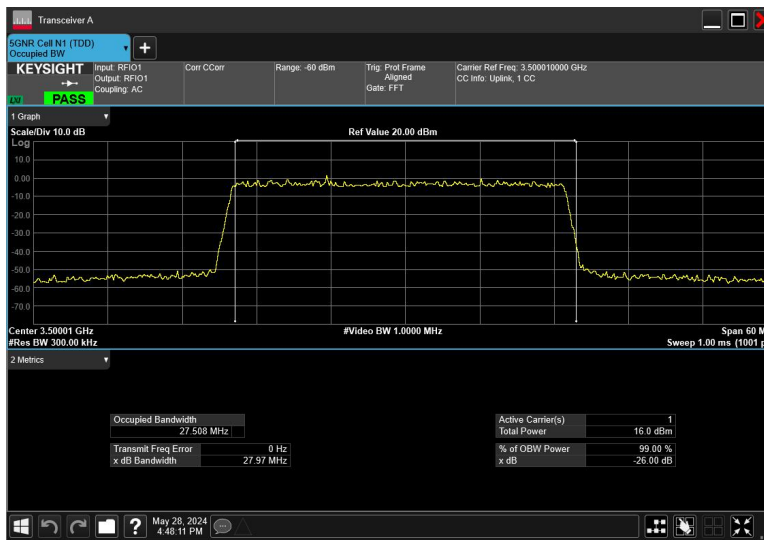

30MHz_30kHz_3500MHz_CP-OFDM 64QAM_RB78@0

30MHz_30kHz_3500MHz_CP-OFDM QPSK_RB78@0

30MHz_30kHz_3500MHz_DFT-s-OFDM 16QAM_RB75@0

30MHz_30kHz_3500MHz_DFT-s-OFDM 256QAM_RB75@0

30MHz_30kHz_3500MHz_DFT-s-OFDM 64QAM_RB75@0