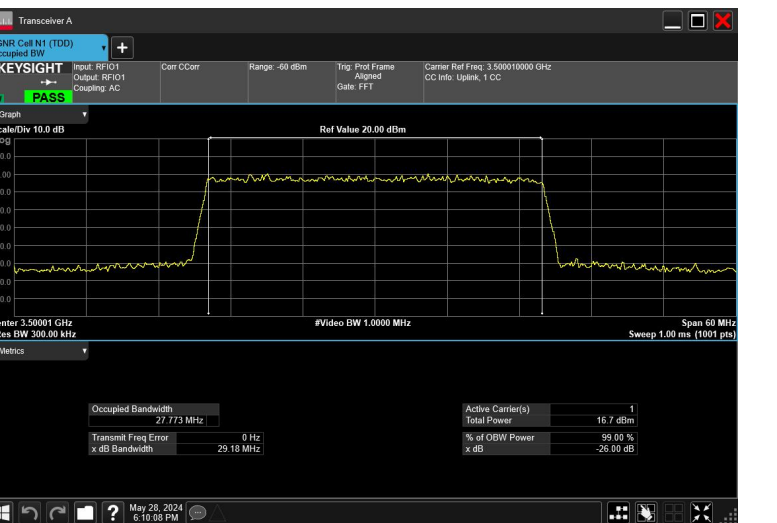

30MHz_30kHz_3500MHz_DFT-s-OFDM 16QAM_RB75@0

30MHz_30kHz_3500MHz_CP-OFDM 64QAM_RB78@0