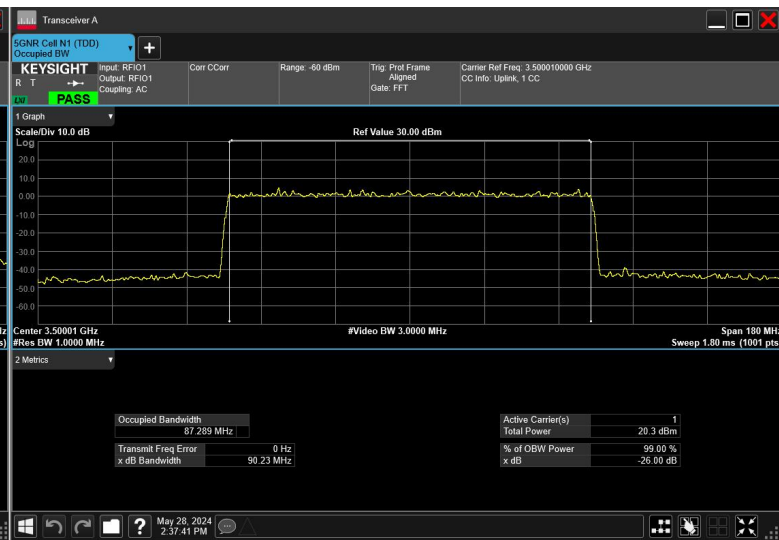

90MHz_30kHz_3500MHz_CP-OFDM QPSK_RB245@0