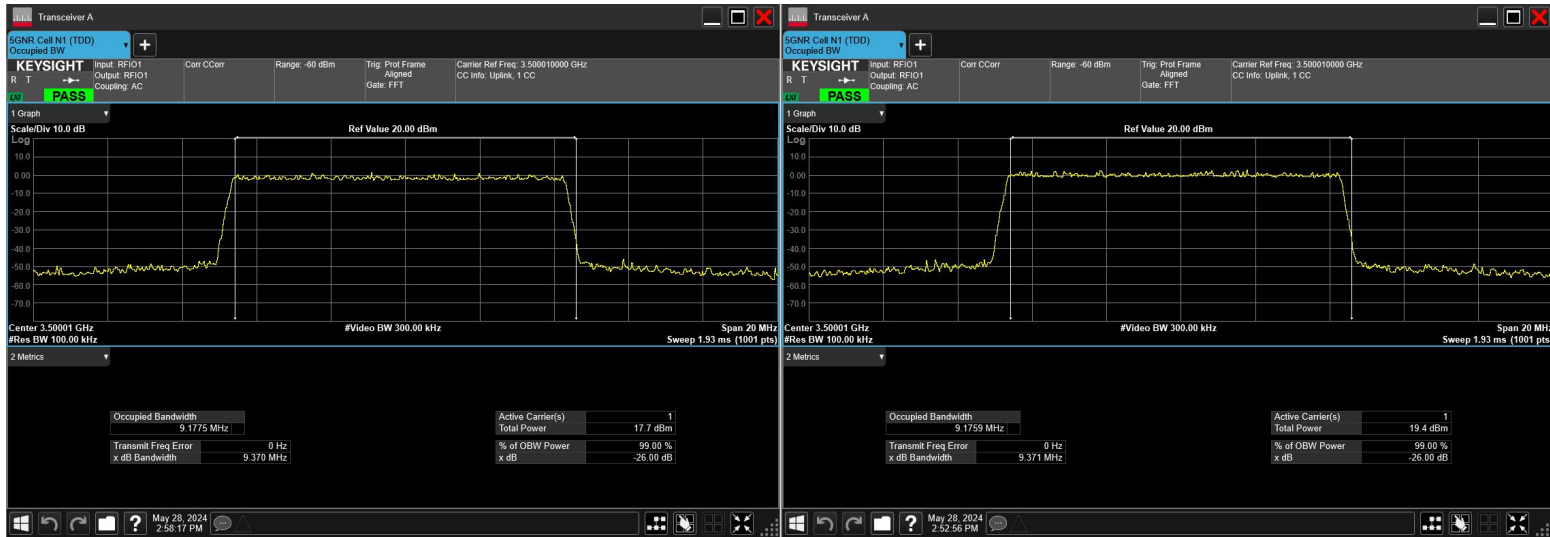

10MHz_15kHz_3500MHz_DFT-s-OFDM 64QAM_RB50@0

10MHz_15kHz_3500MHz_DFT-s-OFDM QPSK_RB50@0