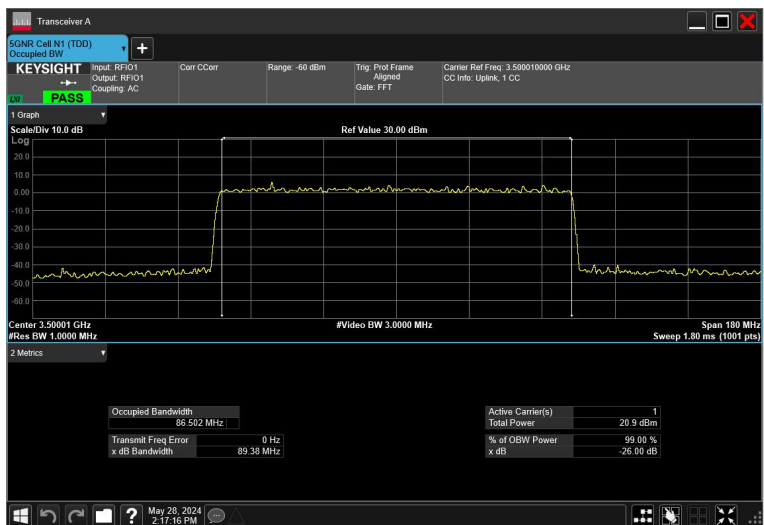

90MHz_30kHz_3500MHz_DFT-s-OFDM 64QAM_RB243@0

90MHz_30kHz_3500MHz_DFT-s-OFDM 16QAM_RB243@0