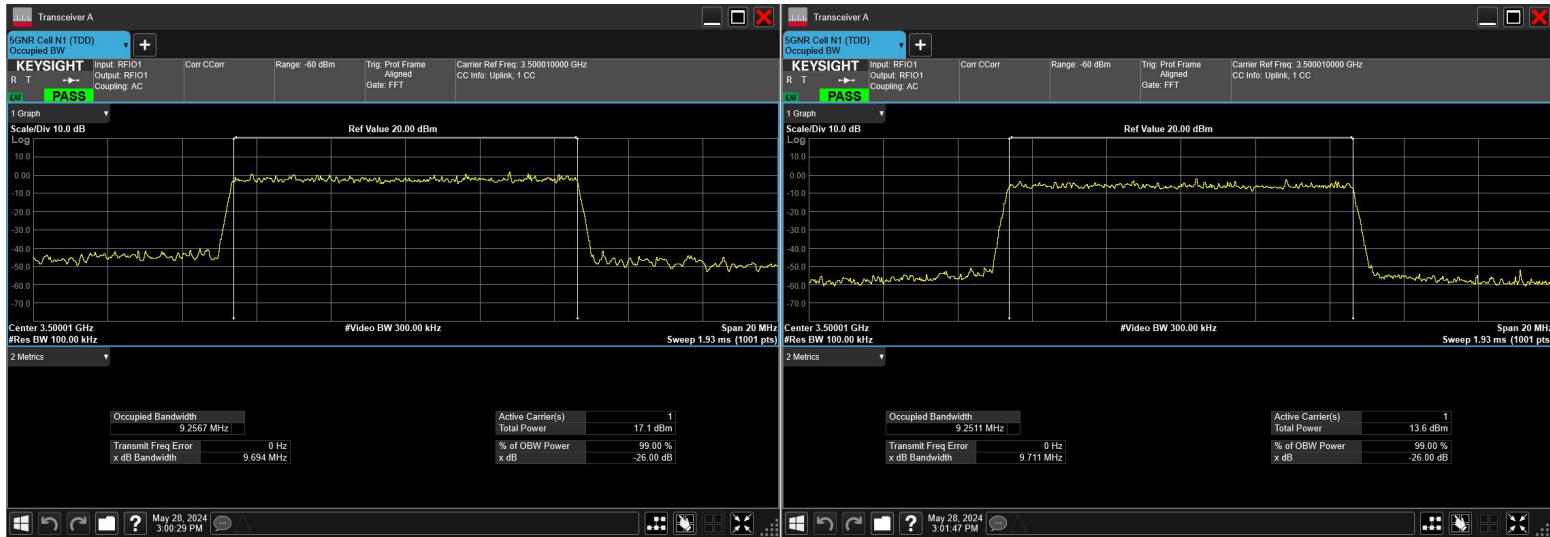

n78_1

10MHz_15kHz_3500MHz_CP-OFDM16QAM_RB52@0

10MHz_15kHz_3500MHz_CP-OFDM256QAM_RB52@0