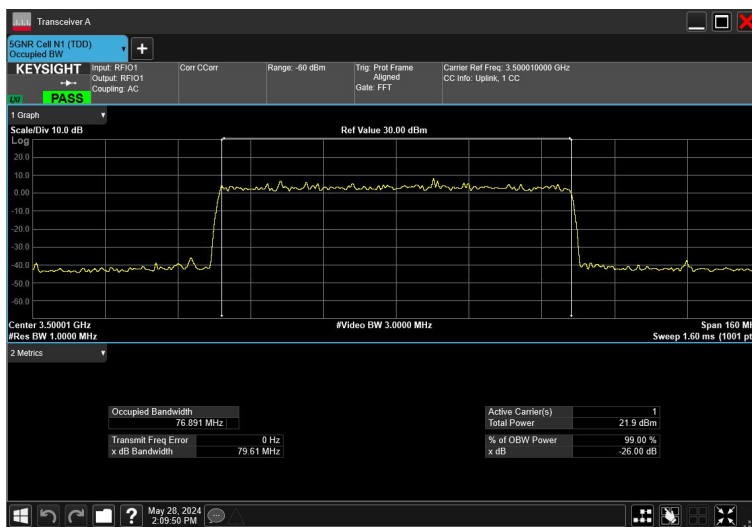

90MHz_30kHz_3500MHz_CP-OFDM 16QAM_RB245@0

80MHz_30kHz_3500MHz_DFT-s-OFDM QPSK_RB216@0