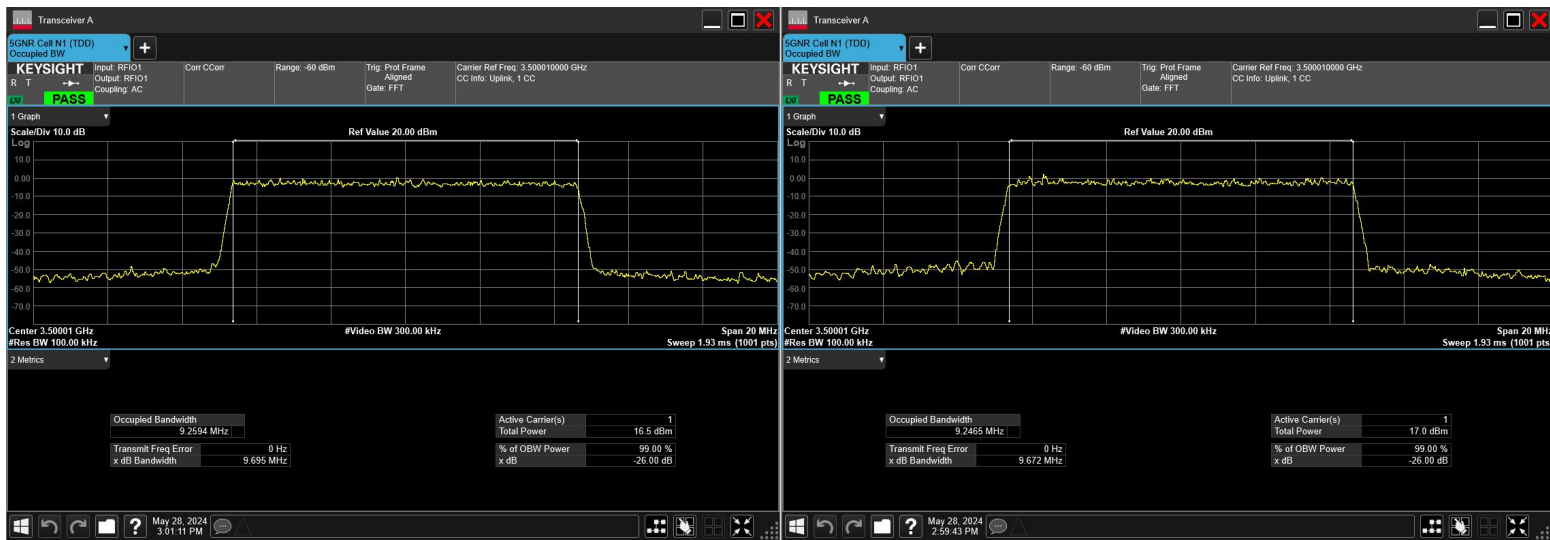

100MHz_30kHz_3500MHz_DFT-s-OFDM π/2 BPSK_RB270@0

n78_1

10MHz_15kHz_3500MHz_CP-OFDM16QAM_RB52@0

10MHz_15kHz_3500MHz_CP-OFDM256QAM_RB52@0

10MHz_15kHz_3500MHz_CP-OFDM64QAM_RB52@0

10MHz_15kHz_3500MHz_CP-OFDM QPSK_RB52@0