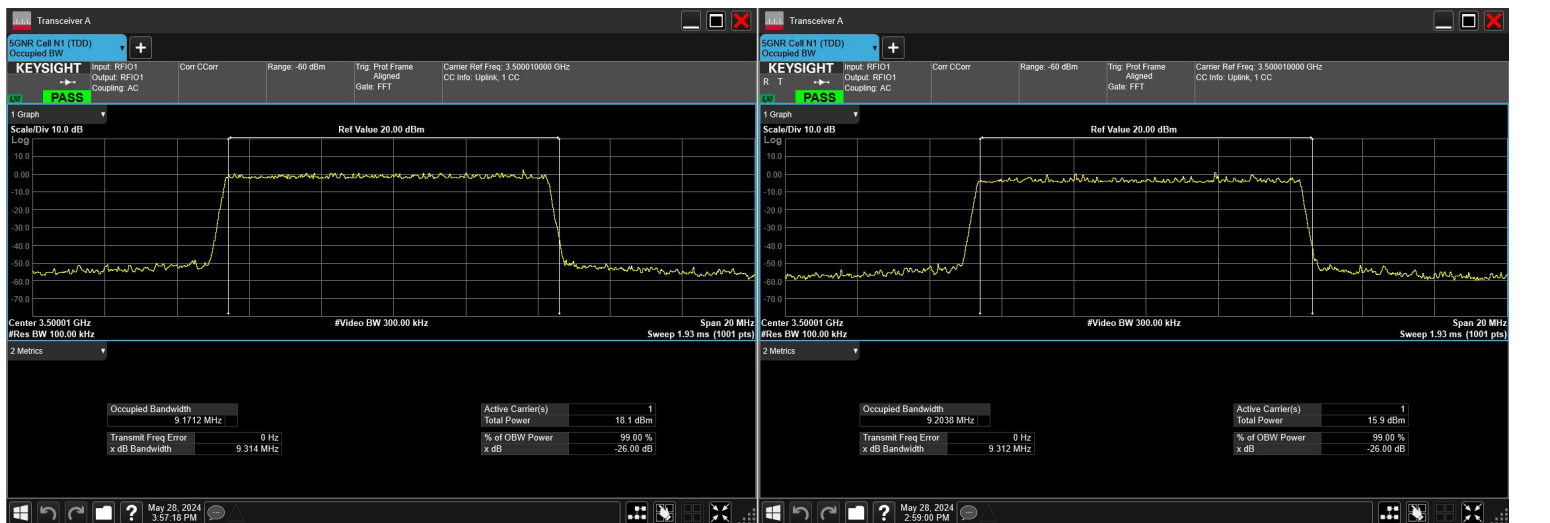

10MHz_15kHz_3500MHz_DFT-s-OFDM 64QAM_RB50@0

10MHz_15kHz_3500MHz_DFT-s-OFDM QPSK_RB50@0

10MHz_15kHz_3500MHz_DFT-s-OFDM16QAM_RB50@0

10MHz_15kHz_3500MHz_DFT-s-OFDM256QAM_RB50@0