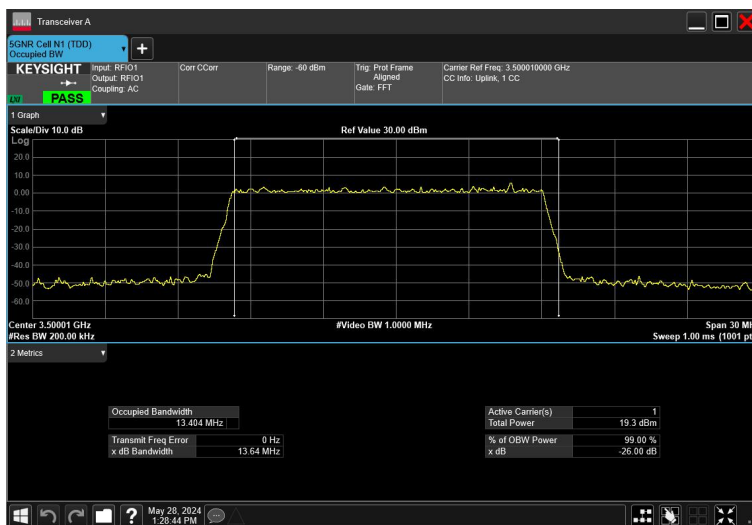

20MHz_15kHz_3500MHz_CP-OFDM16QAM_RB106@0

15MHz_30kHz_3500MHz_DFT-s-OFDM QPSK_RB36@0