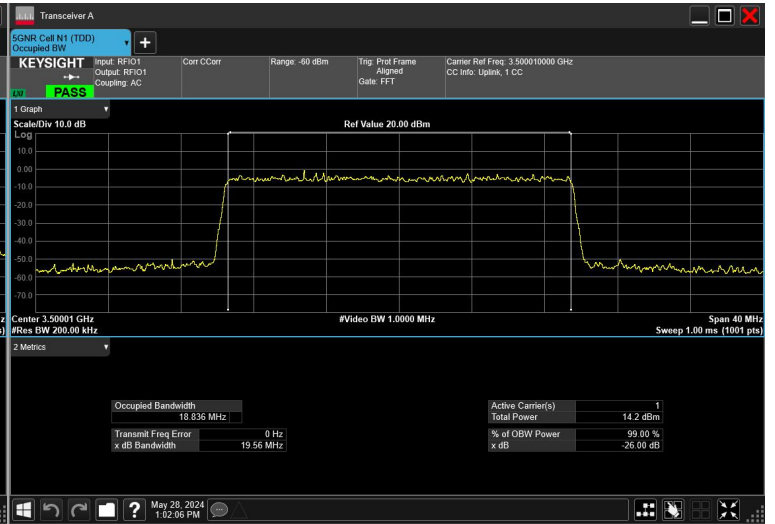

20MHz_15kHz_3500MHz_CP-OFDM256QAM_RB106@0