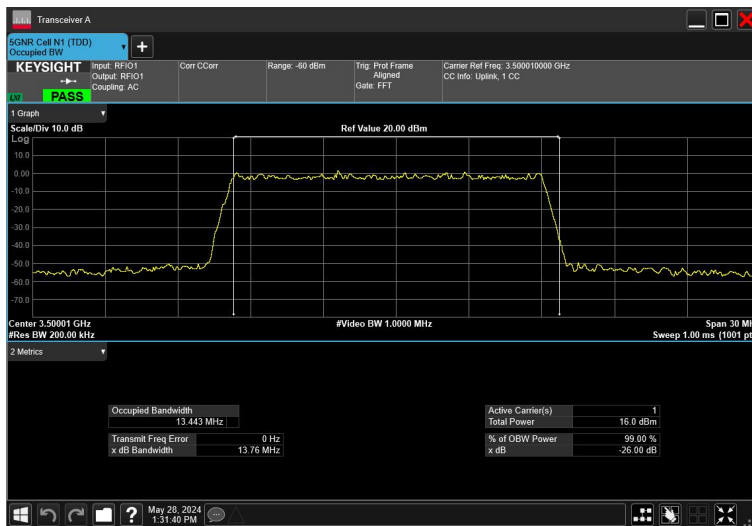

15MHz_30kHz_3500MHz_DFT-s-OFDM 256QAM_RB36@0