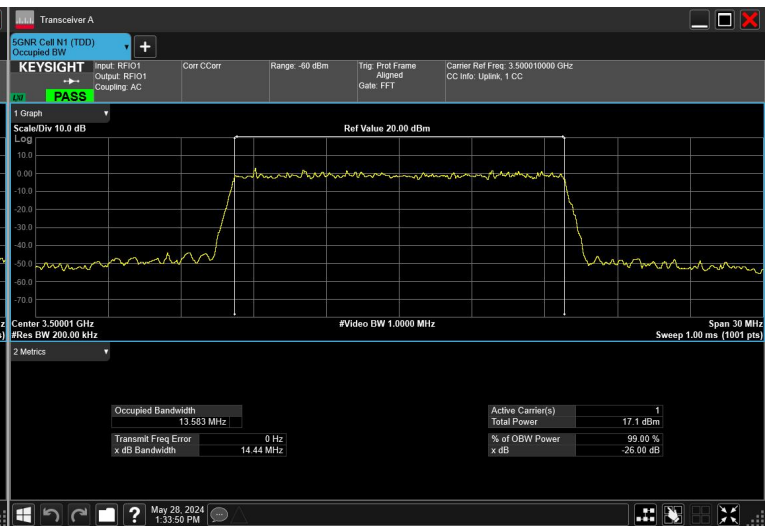

15MHz_30kHz_3500MHz_CP-OFDM 16QAM_RB38@0