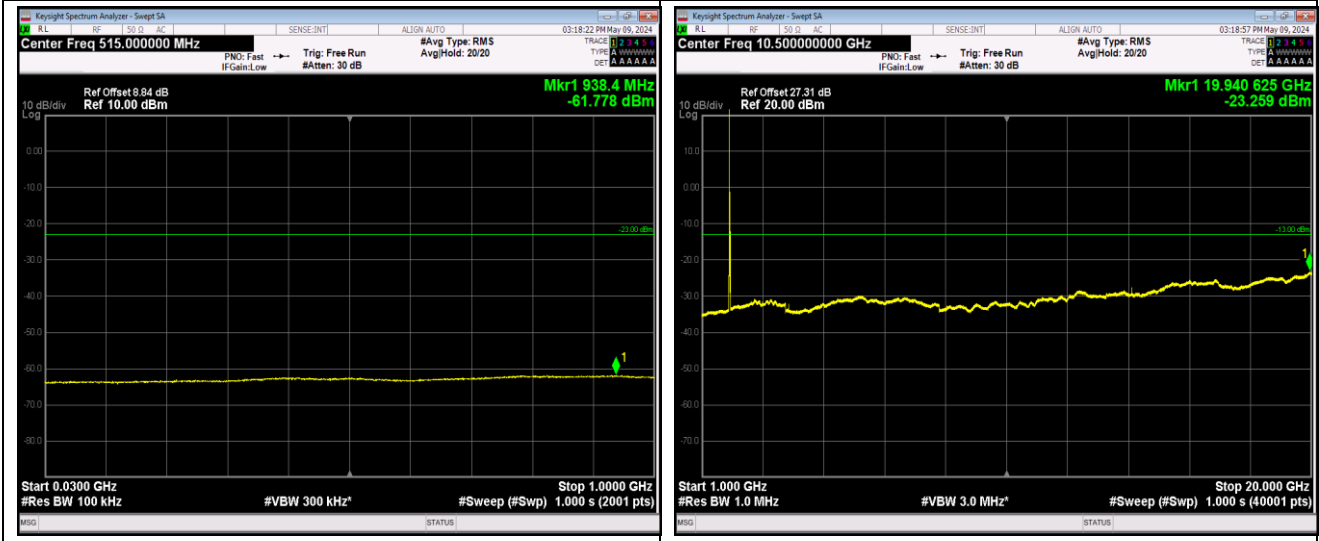

Band2_20MHz_QPSK_19100_1RB#0_30~1000_30~1000

Band2_20MHz_QPSK_19100_1RB#0_1000~20000_1000~20000

Band2_20MHz_16QAM_18700_1RB#0_30~1000_30~100

Band2_20MHz_16QAM_18700_1RB#0_1000~20000_100