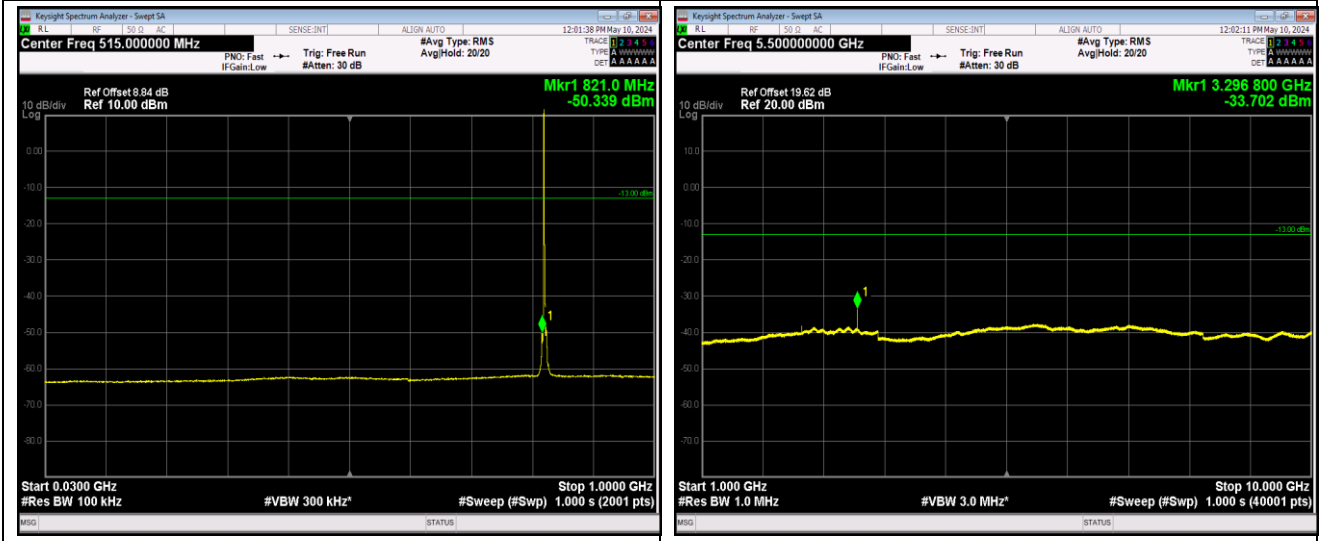

Band4_20MHz_64QAM_20300_1RB#0_30~1000_30~100
0

Band4_20MHz_64QAM_20300_1RB#0_1000~20000_100
0~20000

Band5_1.4MHz_QPSK_20407_1RB#0_30~1000_30~1000

Band5_1.4MHz_QPSK_20407_1RB#0_1000~10000_1000