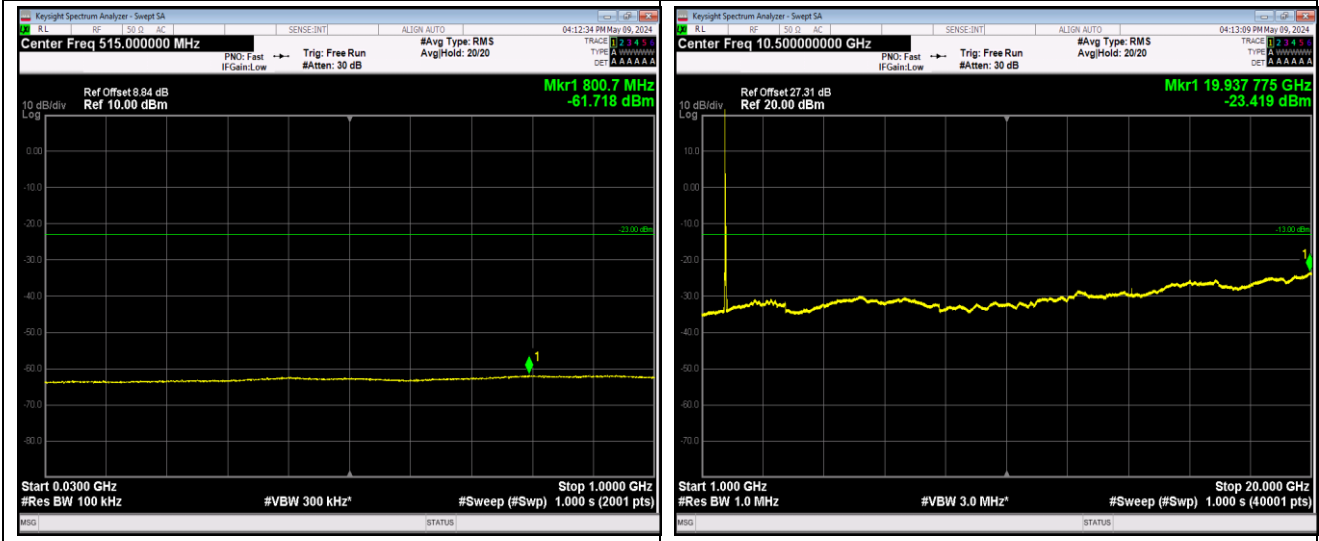

Band4_20MHz_QPSK_20050_1RB#0_30~1000_30~1000

Band4_20MHz_QPSK_20050_1RB#0_1000~20000_1000
~20000

Band4_20MHz_QPSK_20175_1RB#0_30~1000_30~1000

Band4_20MHz_QPSK_20175_1RB#0_1000~20000_1000