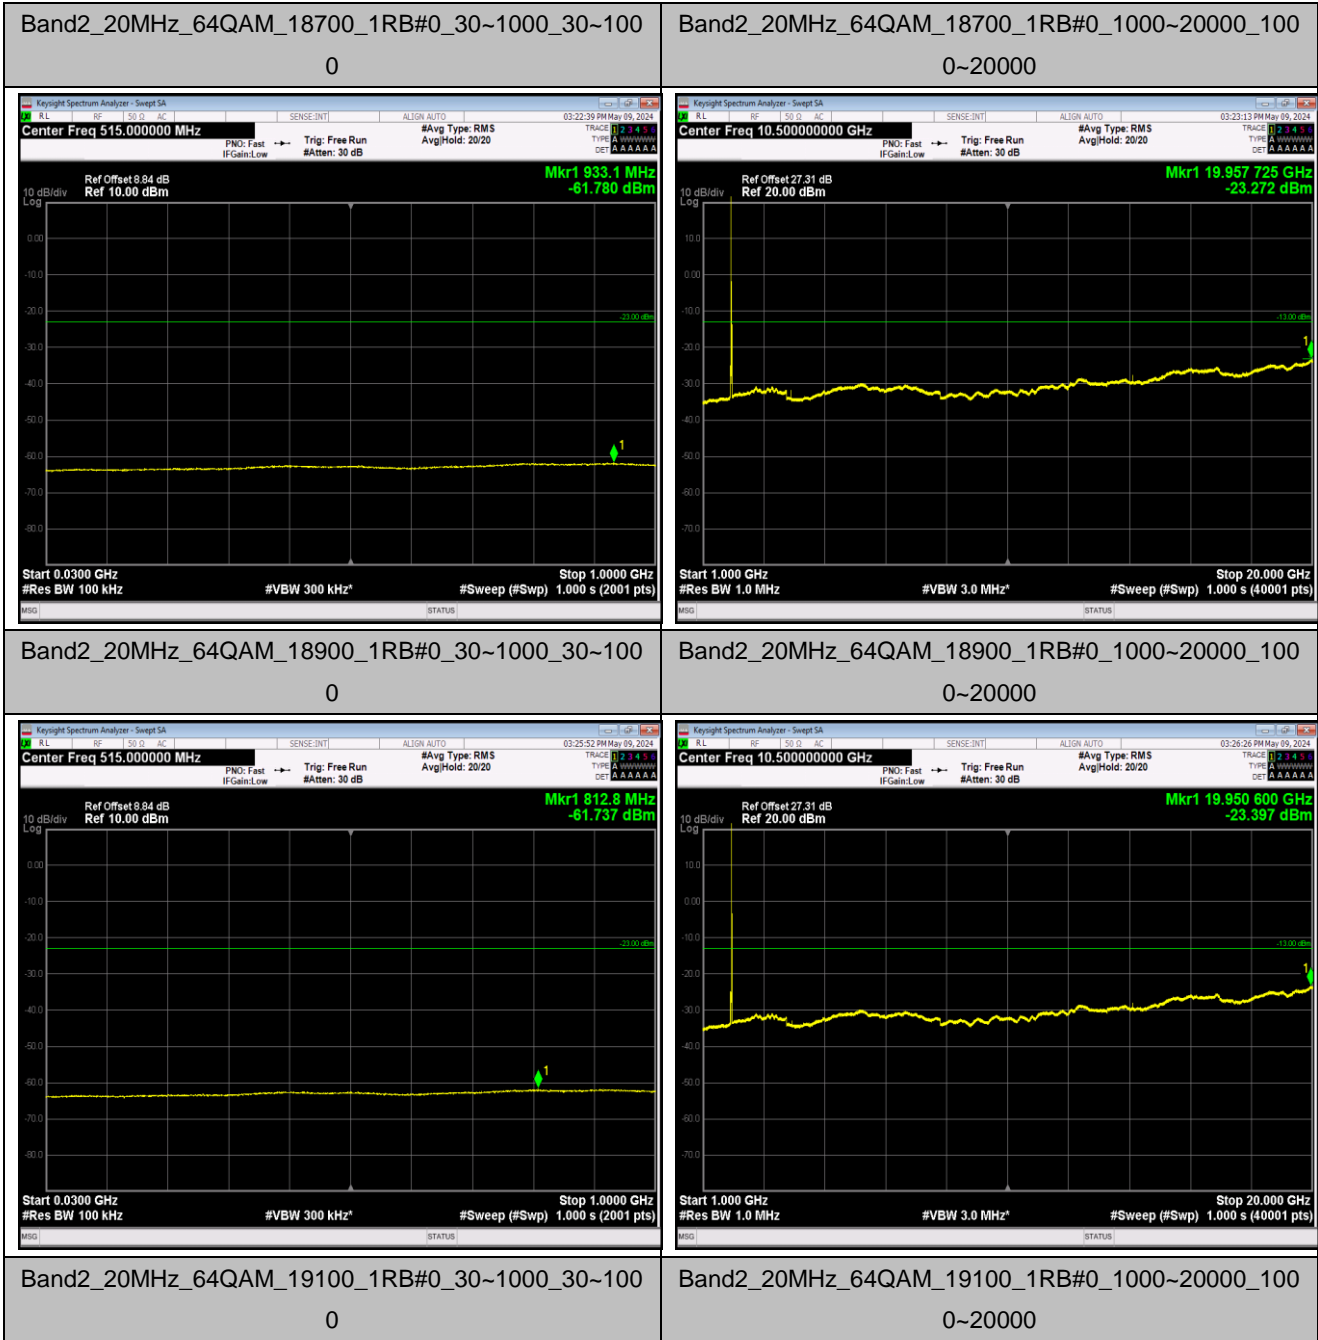

Test Graphs

Band2_1.4MHz_QPSK_19193_1RB#0_30~1000_30~1000

Band2_1.4MHz_QPSK_19193_1RB#0_1000~20000_1000~20000

Band2_1.4MHz_16QAM_18607_1RB#0_30~1000_30~1000

Band2_1.4MHz_16QAM_18607_1RB#0_1000~20000_1000~20000

Band2_1.4MHz_16QAM_18900_1RB#0_30~1000_30~1000

Band2_1.4MHz_16QAM_18900_1RB#0_1000~20000_1000~20000

Band2_20MHz_QPSK_18900_1RB#0_30~1000_30~1000

Band2_20MHz_QPSK_18900_1RB#0_1000~20000_1000~20000

Band2_20MHz_QPSK_19100_1RB#0_30~1000_30~1000

Band2_20MHz_QPSK_19100_1RB#0_1000~20000_1000~20000

Band2_20MHz_16QAM_18700_1RB#0_30~1000_30~100

Band2_20MHz_16QAM_18700_1RB#0_1000~20000_100

Band4_1.4MHz_QPSK_19957_1RB#0_30~1000_30~1000

Band4_1.4MHz_QPSK_19957_1RB#0_1000~20000_1000~20000