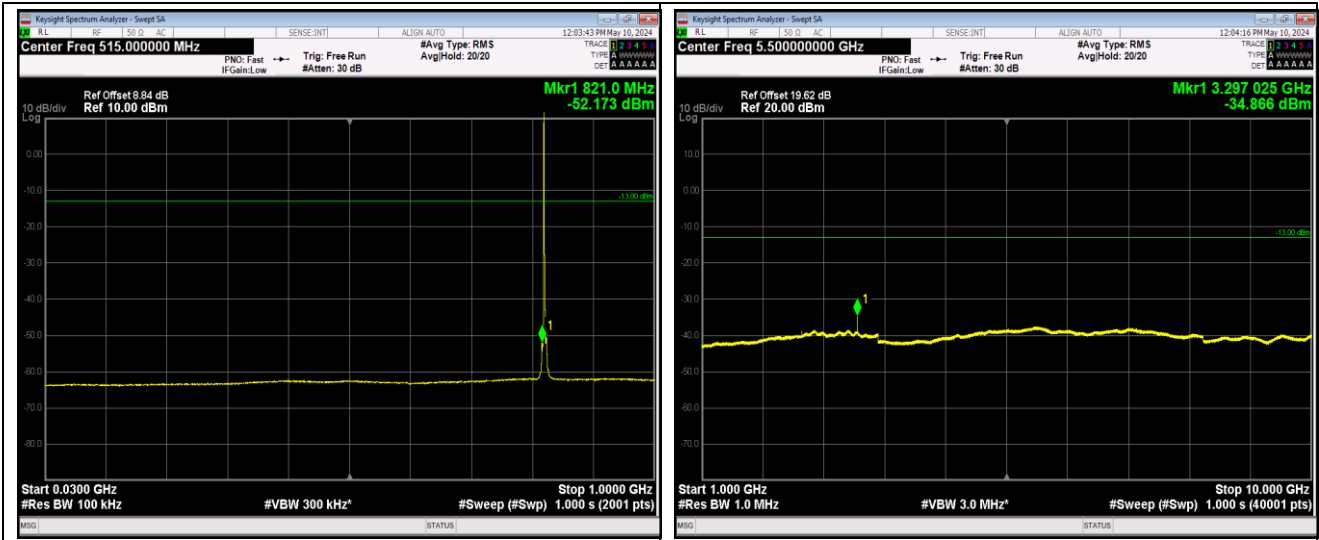

Band5_1.4MHz_QPSK_20525_1RB#0_30~1000_30~1000

Band5_1.4MHz_QPSK_20525_1RB#0_1000~10000_1000 ~10000

Band5_1.4MHz_QPSK_20643_1RB#0_30~1000_30~1000

Band5_1.4MHz_QPSK_20643_1RB#0_1000~10000_1000 ~10000

Band5_1.4MHz_64QAM_20407_1RB#0_30~1000_30~10
00