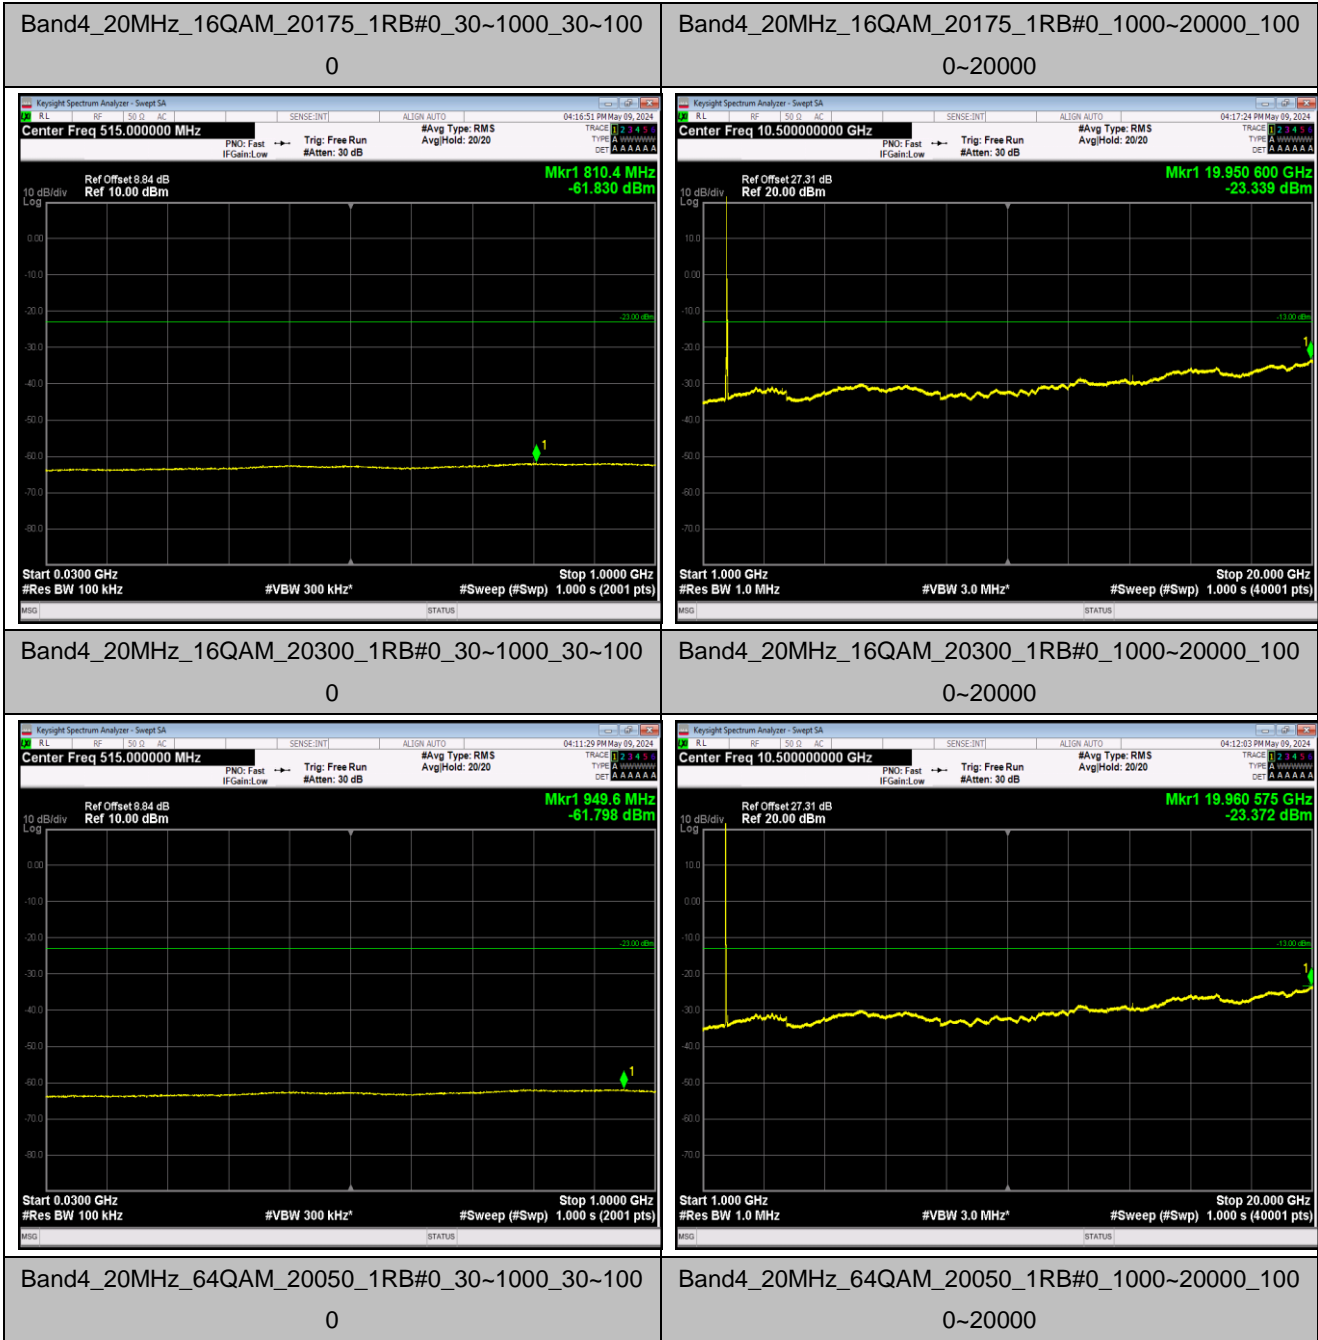

Band4_1.4MHz_64QAM_20393_1RB#0_1000~20000_100
0~20000

Band4_20MHz_QPSK_20050_1RB#0_30~1000_30~1000

Band4_20MHz_QPSK_20050_1RB#0_1000~20000_1000
~20000

Band4_20MHz_QPSK_20175_1RB#0_30~1000_30~1000

Band4_20MHz_QPSK_20175_1RB#0_1000~20000_1000

Band4_20MHz_QPSK_20300_1RB#0_30~1000_30~1000

Band4_20MHz_QPSK_20300_1RB#0_1000~20000_1000

Band4_20MHz_16QAM_20050_1RB#0_30~1000_30~100

Band4_20MHz_16QAM_20050_1RB#0_1000~20000_100

Band4_20MHz_64QAM_20175_1RB#0_30~1000_30~100
0

Band4_20MHz_64QAM_20175_1RB#0_1000~20000_100
0~20000

Band4_20MHz_64QAM_20300_1RB#0_30~1000_30~100
0

Band4_20MHz_64QAM_20300_1RB#0_1000~20000_100
0~20000

Band5_1.4MHz_QPSK_20407_1RB#0_30~1000_30~1000

Band5_1.4MHz_QPSK_20407_1RB#0_1000~10000_1000