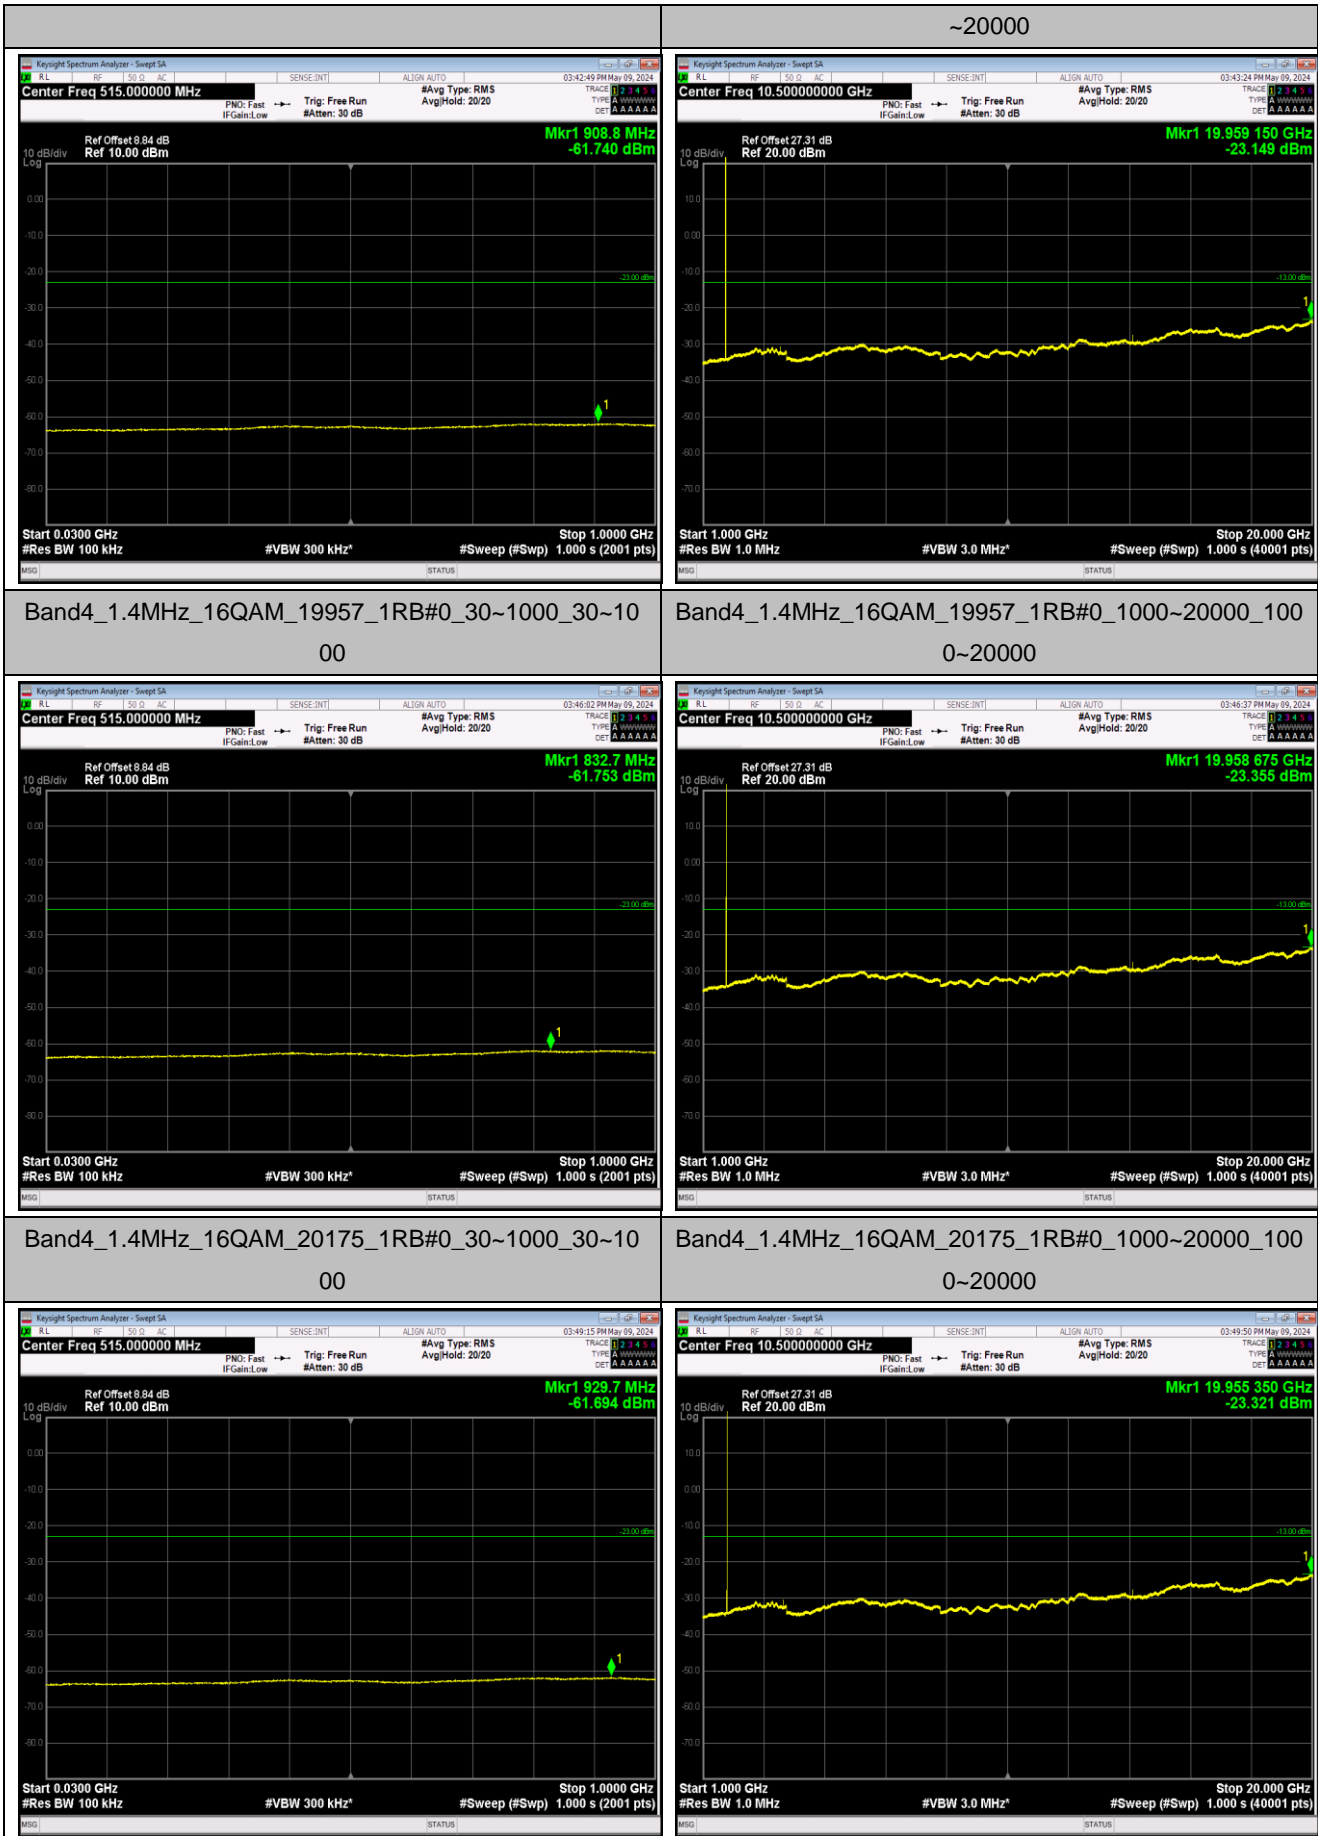

Band2_20MHz_QPSK_19100_1RB#0_1000~20000_1000~20000

Band2_20MHz_16QAM_18700_1RB#0_30~1000_30~100

Band2_20MHz_16QAM_18700_1RB#0_1000~20000_100

Band4_1.4MHz_QPSK_19957_1RB#0_30~1000_30~1000

Band4_1.4MHz_QPSK_19957_1RB#0_1000~20000_1000~20000

Band4_1.4MHz_QPSK_20175_1RB#0_30~1000_30~1000

Band4_1.4MHz_QPSK_20175_1RB#0_1000~20000_1000~20000

Band4_1.4MHz_QPSK_20393_1RB#0_30~1000_30~1000

Band4_1.4MHz_QPSK_20393_1RB#0_1000~20000_1000~20000

Band4_1.4MHz_64QAM_20393_1RB#0_30~1000_30~10
00

Band4_1.4MHz_64QAM_20393_1RB#0_1000~20000_100
0~20000

Band4_20MHz_QPSK_20050_1RB#0_30~1000_30~1000

Band4_20MHz_QPSK_20050_1RB#0_1000~20000_1000
~20000

Band4_20MHz_QPSK_20175_1RB#0_30~1000_30~1000

Band4_20MHz_QPSK_20175_1RB#0_1000~20000_1000