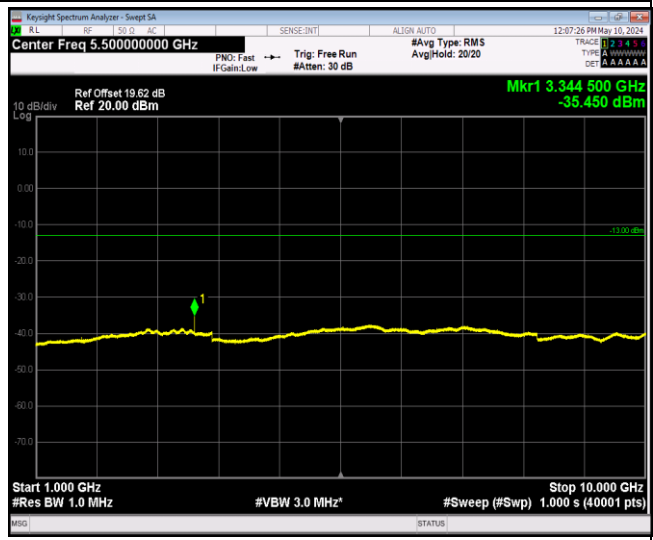

Band5_1.4MHz_64QAM_20407_1RB#0_1000~10000_100
0~10000

Band5_1.4MHz_64QAM_20525_1RB#0_1000~10000_100
0~10000