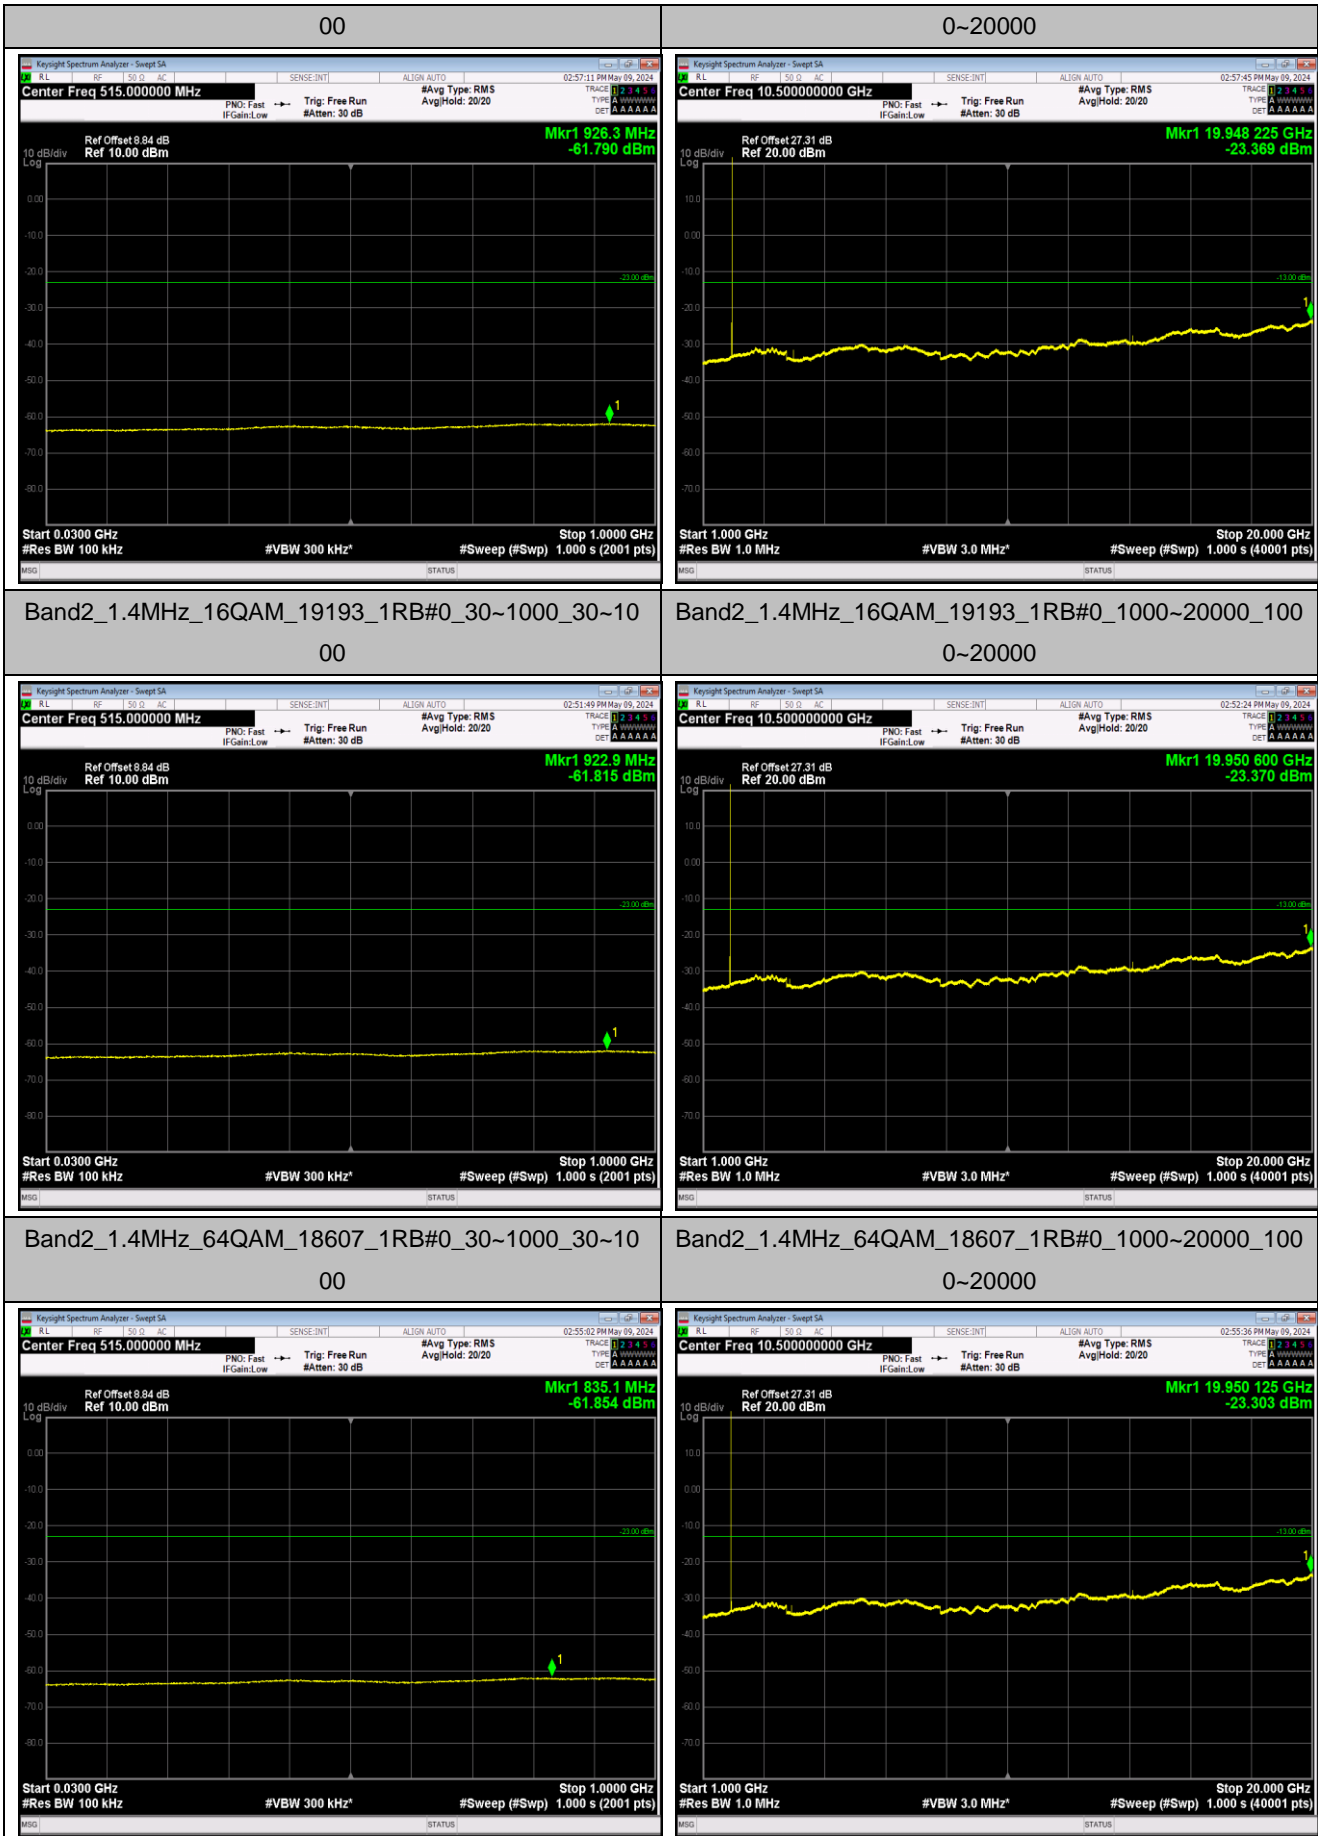

Test Graphs

Band2_1.4MHz_QPSK_19193_1RB#0_30~1000_30~1000

Band2_1.4MHz_QPSK_19193_1RB#0_1000~20000_1000~20000

Band2_1.4MHz_16QAM_18607_1RB#0_30~1000_30~1000

Band2_1.4MHz_16QAM_18607_1RB#0_1000~20000_1000~20000

Band2_1.4MHz_16QAM_18900_1RB#0_30~1000_30~1000

Band2_1.4MHz_16QAM_18900_1RB#0_1000~20000_1000~20000

Band2_20MHz_QPSK_18900_1RB#0_30~1000_30~1000

Band2_20MHz_QPSK_18900_1RB#0_1000~20000_1000~20000

Band2_20MHz_QPSK_19100_1RB#0_30~1000_30~1000

Band2_20MHz_QPSK_19100_1RB#0_1000~20000_1000~20000

Band2_20MHz_16QAM_18700_1RB#0_30~1000_30~100

Band2_20MHz_16QAM_18700_1RB#0_1000~20000_100

Band4_1.4MHz_QPSK_19957_1RB#0_30~1000_30~1000

Band4_1.4MHz_QPSK_19957_1RB#0_1000~20000_1000~20000