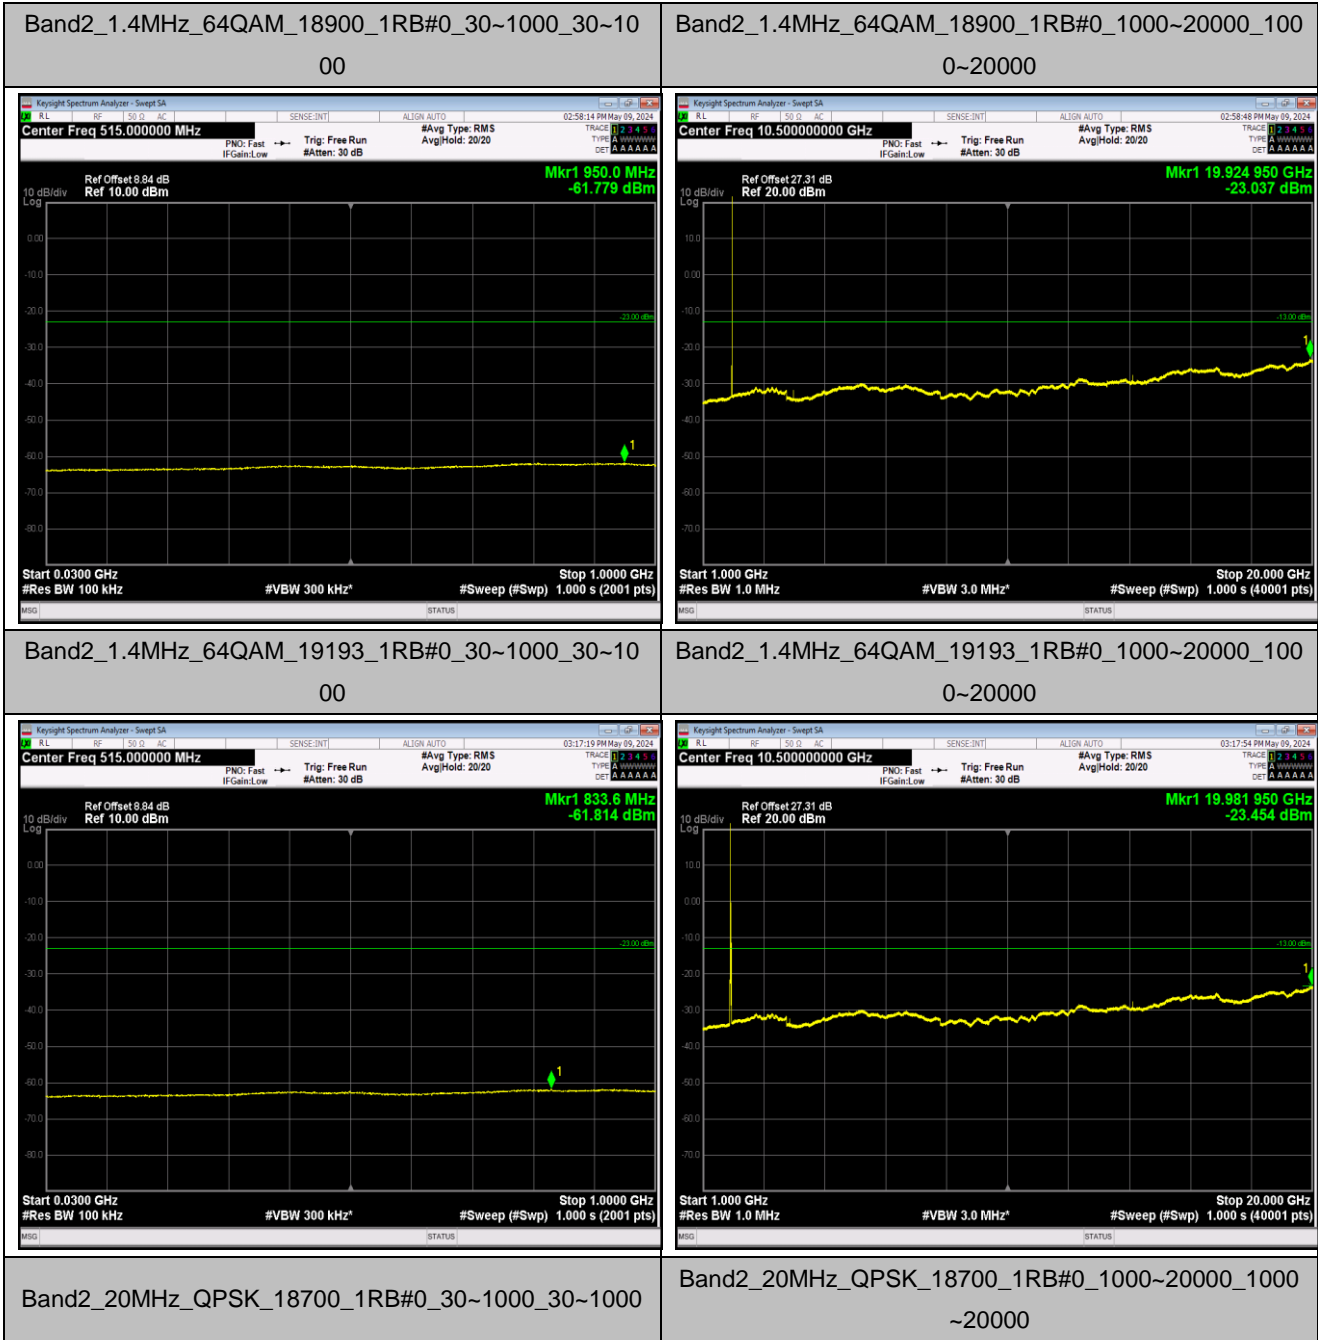

Test Graphs

Band2_1.4MHz_QPSK_19193_1RB#0_30~1000_30~1000

Band2_1.4MHz_QPSK_19193_1RB#0_1000~20000_1000~20000

Band2_1.4MHz_16QAM_18607_1RB#0_30~1000_30~1000

Band2_1.4MHz_16QAM_18607_1RB#0_1000~20000_1000~20000

Band2_1.4MHz_16QAM_18900_1RB#0_30~1000_30~1000

Band2_1.4MHz_16QAM_18900_1RB#0_1000~20000_1000~20000

Band2_20MHz_QPSK_18900_1RB#0_30~1000_30~1000

Band2_20MHz_QPSK_18900_1RB#0_1000~20000_1000~20000

Band2_20MHz_QPSK_19100_1RB#0_30~1000_30~1000