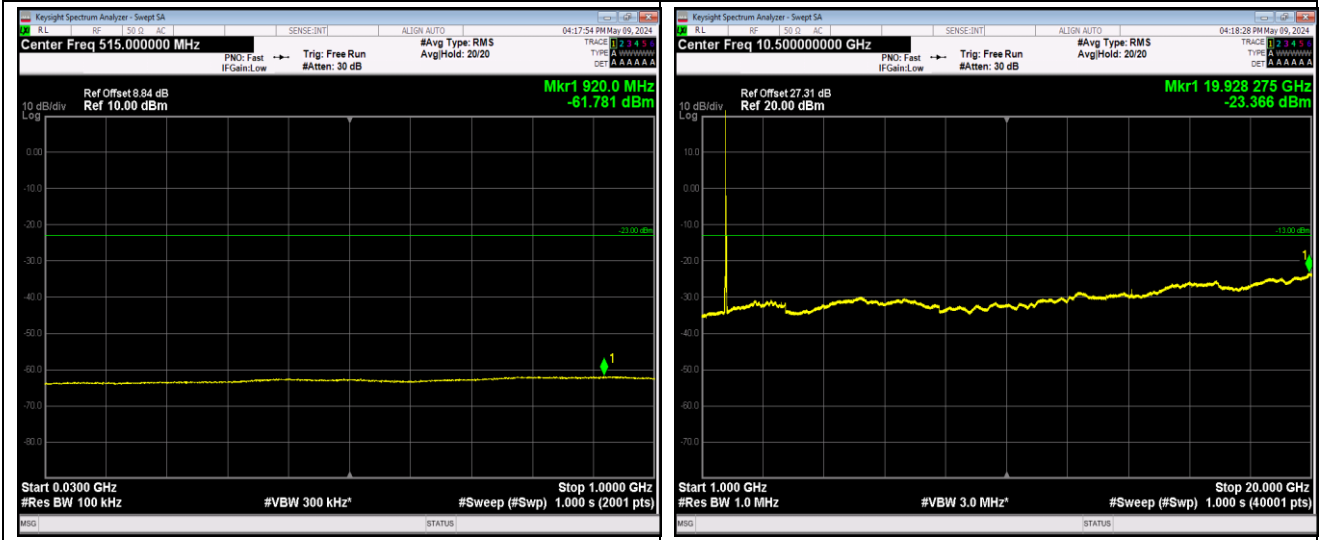

Band4_20MHz_64QAM_20175_1RB#0_30~1000_30~100
0

Band4_20MHz_64QAM_20175_1RB#0_1000~20000_100
0~20000

Band4_20MHz_64QAM_20300_1RB#0_30~1000_30~100
0

Band4_20MHz_64QAM_20300_1RB#0_1000~20000_100
0~20000