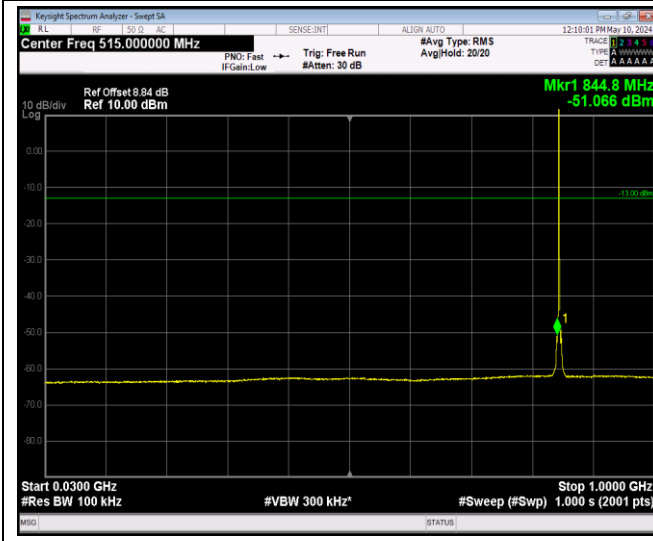

Band5_1.4MHz_64QAM_20525_1RB#0_30~1000_30~10
00

Band5_1.4MHz_64QAM_20643_1RB#0_30~1000_30~10