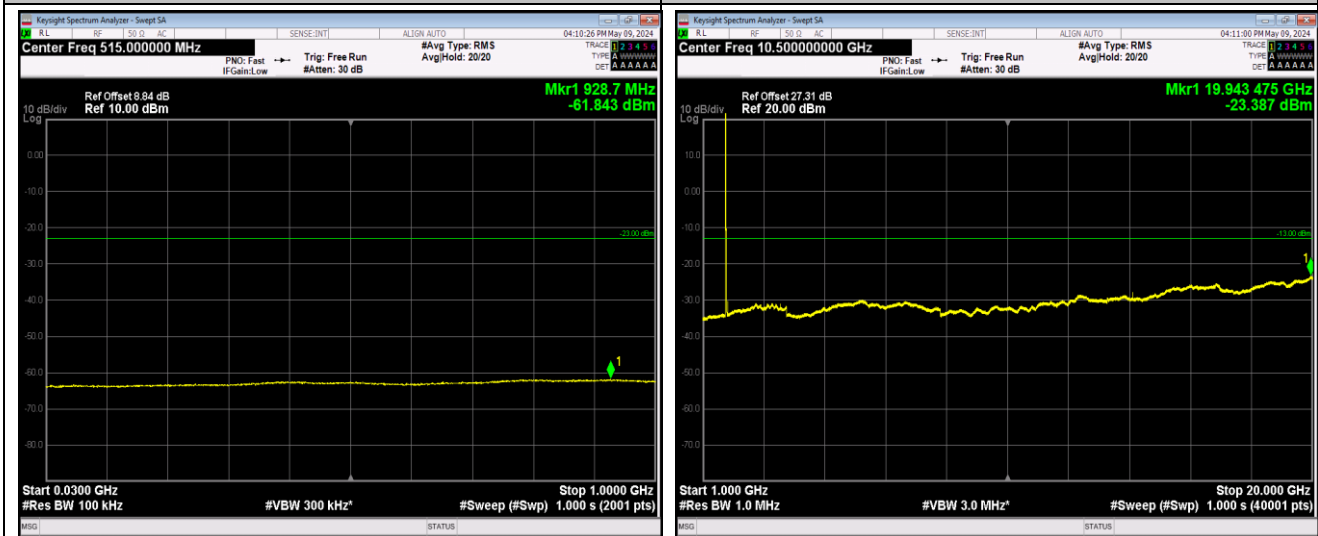

Band4_20MHz_QPSK_20300_1RB#0_30~1000_30~1000

Band4_20MHz_16QAM_20050_1RB#0_1000~20000_100

Band4_20MHz_QPSK_20300_1RB#0_1000~20000_1000

Band4_20MHz_16QAM_20050_1RB#0_30~1000_30~100