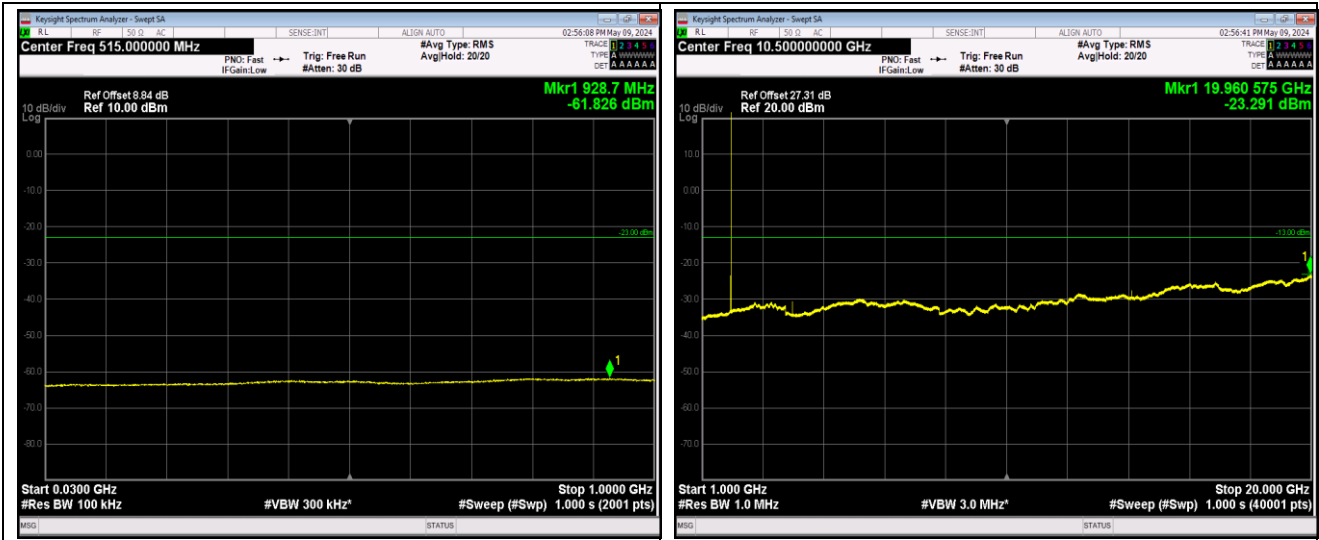

Band2_1.4MHz_QPSK_19193_1RB#0_30~1000_30~1000

Band2_1.4MHz_QPSK_19193_1RB#0_1000~20000_1000~20000