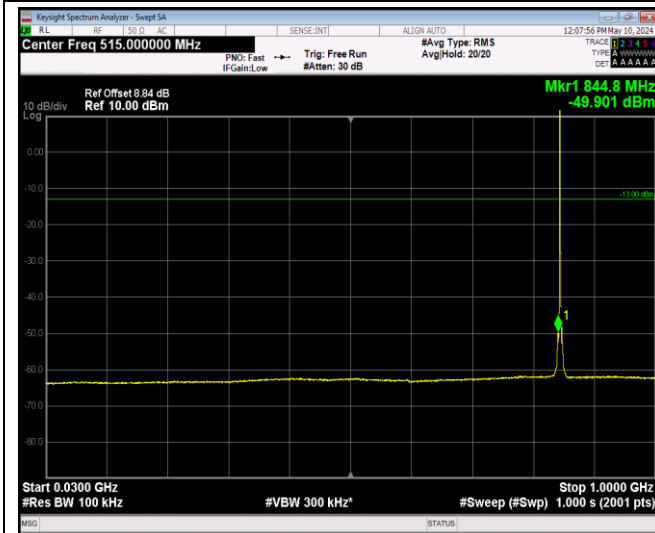

Band5_1.4MHz_QPSK_20525_1RB#0_30~1000_30~1000

Band5_1.4MHz_QPSK_20643_1RB#0_30~1000_30~1000