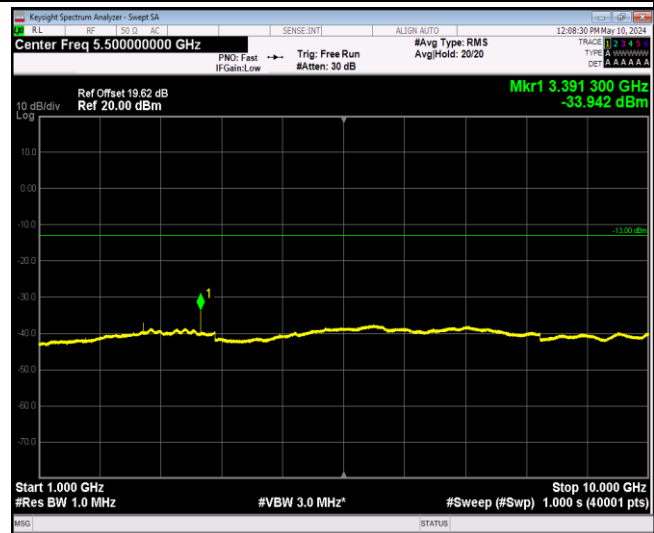

Band5_1.4MHz_QPSK_20643_1RB#0_1000~10000_1000 ~10000

Band5_1.4MHz_QPSK_20525_1RB#0_1000~10000_1000 ~10000