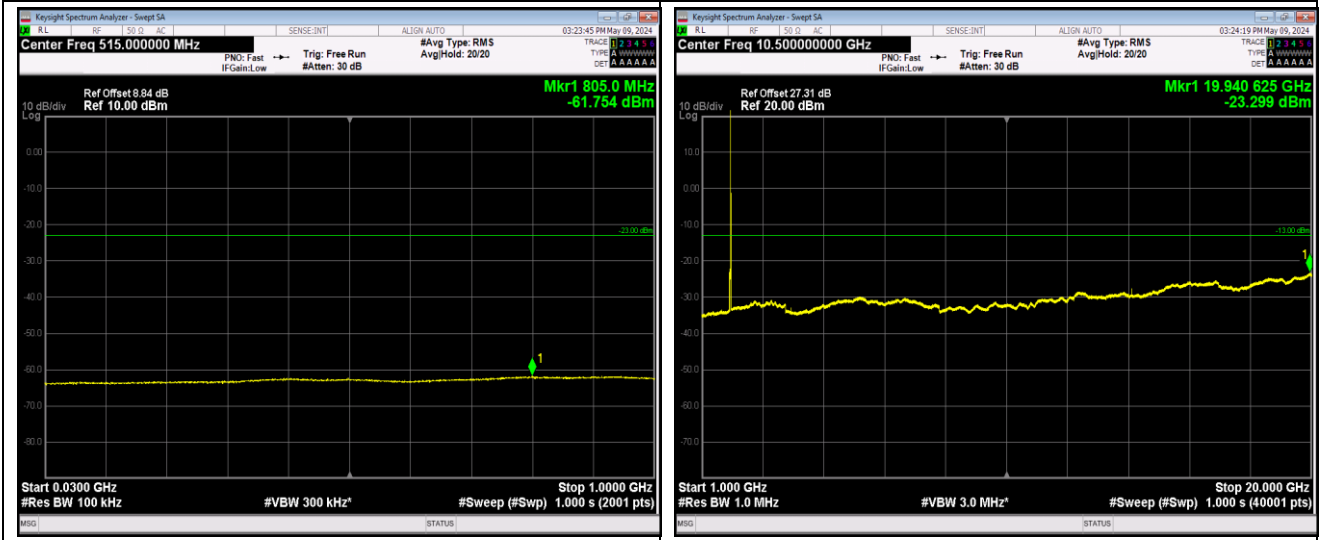

Band2_1.4MHz_16QAM_18900_1RB#0_30~1000_30~1000

Band2_1.4MHz_16QAM_18900_1RB#0_1000~20000_1000~20000

Band2_20MHz_QPSK_18900_1RB#0_30~1000_30~1000

Band2_20MHz_QPSK_18900_1RB#0_1000~20000_1000~20000

Band2_20MHz_QPSK_19100_1RB#0_30~1000_30~1000