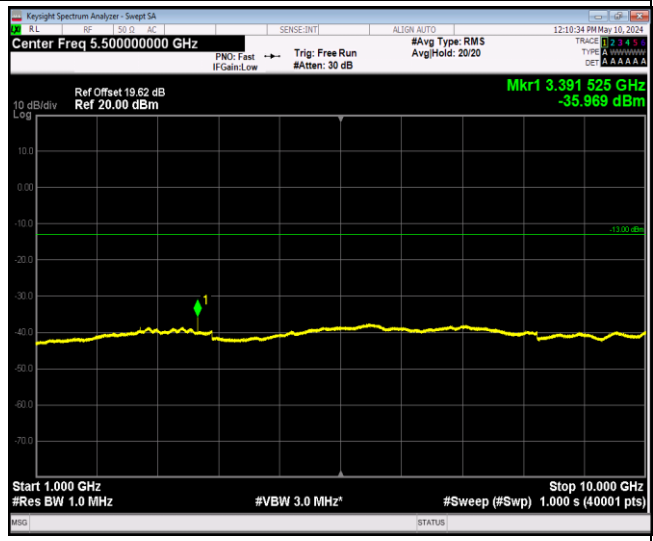

Band5_1.4MHz_64QAM_20525_1RB#0_1000~10000_100
0~10000

Band5_1.4MHz_64QAM_20643_1RB#0_1000~10000_100