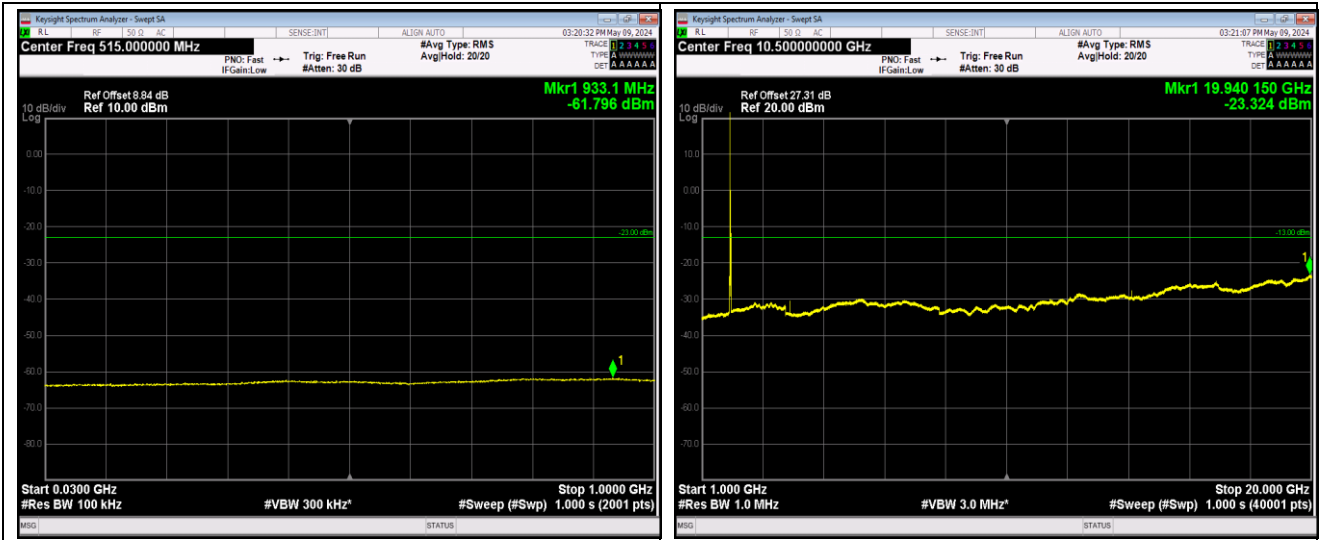

Band2_20MHz_QPSK_18900_1RB#0_30~1000_30~1000

Band2_20MHz_QPSK_18900_1RB#0_1000~20000_1000~20000