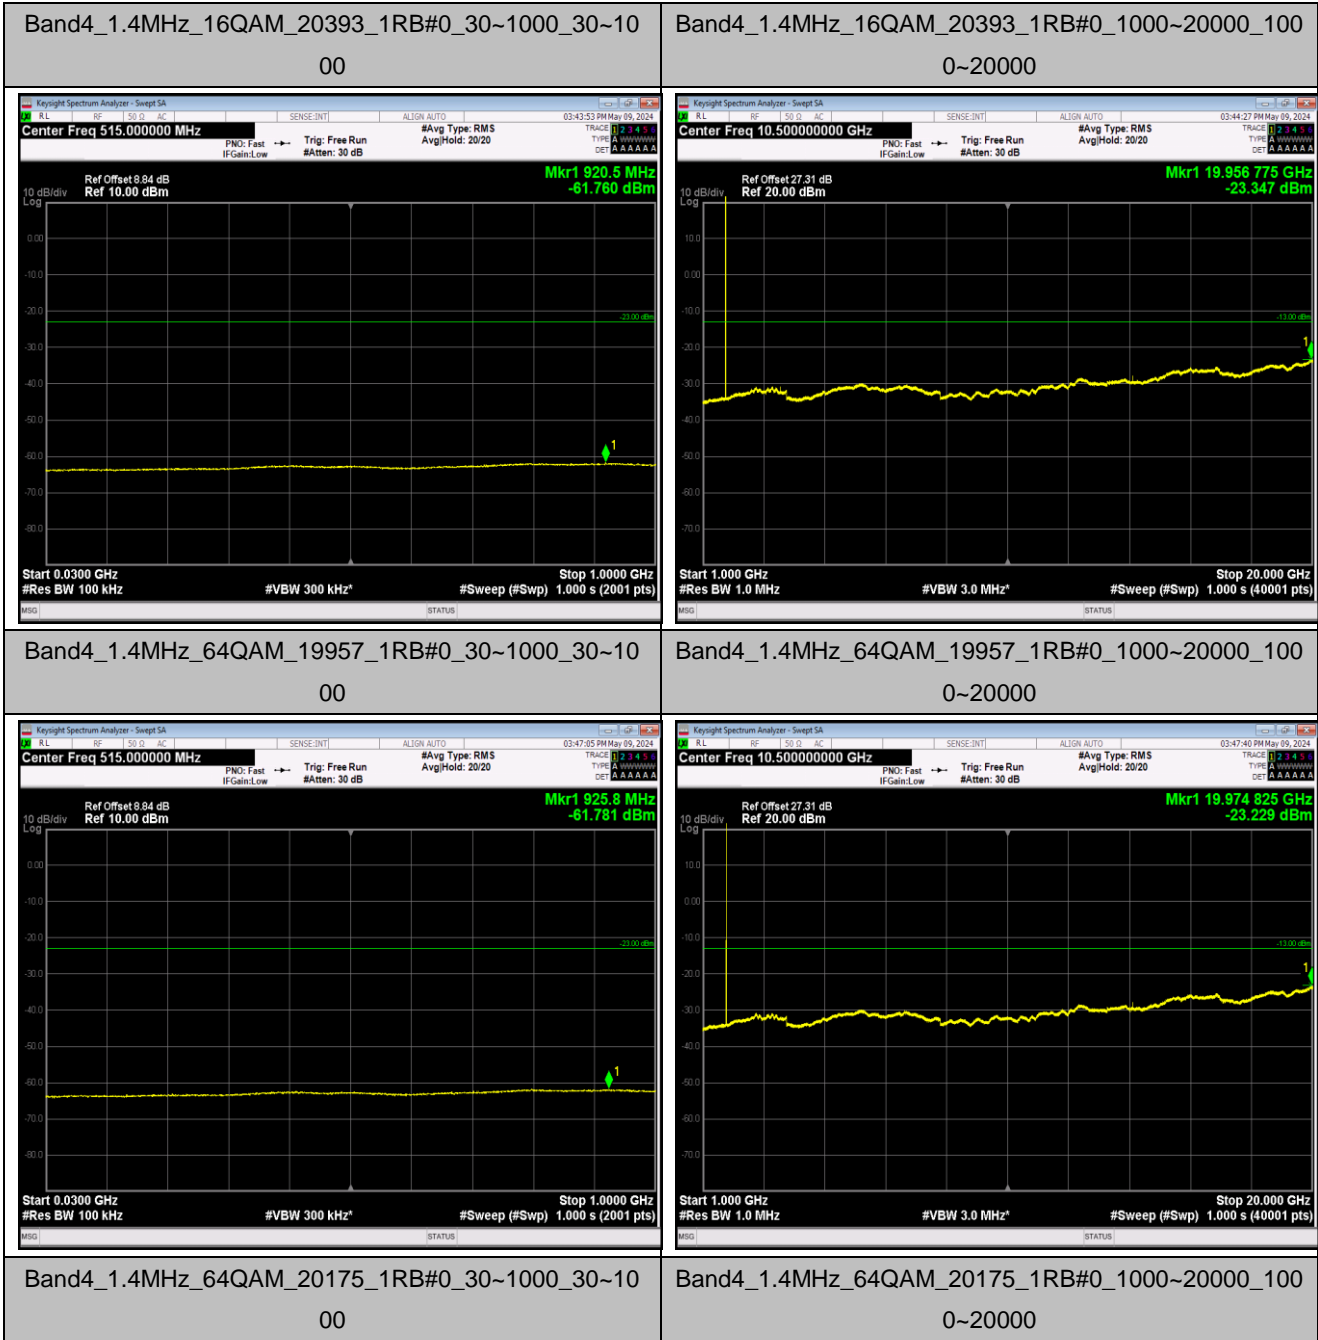

Band2_20MHz_QPSK_19100_1RB#0_1000~20000_1000~20000

Band2_20MHz_16QAM_18700_1RB#0_30~1000_30~100

Band2_20MHz_16QAM_18700_1RB#0_1000~20000_100

Band4_1.4MHz_QPSK_19957_1RB#0_30~1000_30~1000

Band4_1.4MHz_QPSK_19957_1RB#0_1000~20000_1000~20000

Band4_1.4MHz_QPSK_20175_1RB#0_30~1000_30~1000

Band4_1.4MHz_QPSK_20175_1RB#0_1000~20000_1000~20000

Band4_1.4MHz_QPSK_20393_1RB#0_30~1000_30~1000

Band4_1.4MHz_QPSK_20393_1RB#0_1000~20000_1000~20000

Band4_1.4MHz_64QAM_20393_1RB#0_30~1000_30~10
00

Band4_1.4MHz_64QAM_20393_1RB#0_1000~20000_100
0~20000

Band4_20MHz_QPSK_20050_1RB#0_30~1000_30~1000

Band4_20MHz_QPSK_20050_1RB#0_1000~20000_1000
~20000

Band4_20MHz_QPSK_20175_1RB#0_30~1000_30~1000

Band4_20MHz_QPSK_20175_1RB#0_1000~20000_1000