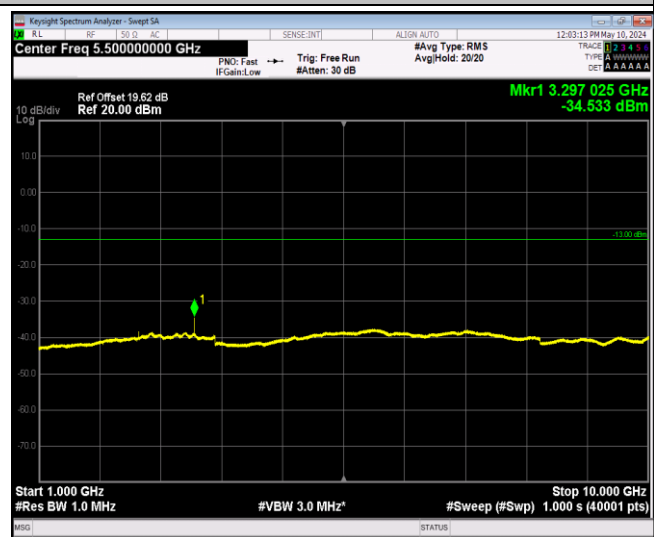

Band5_1.4MHz_QPSK_20643_1RB#0_1000~10000_1000 ~10000