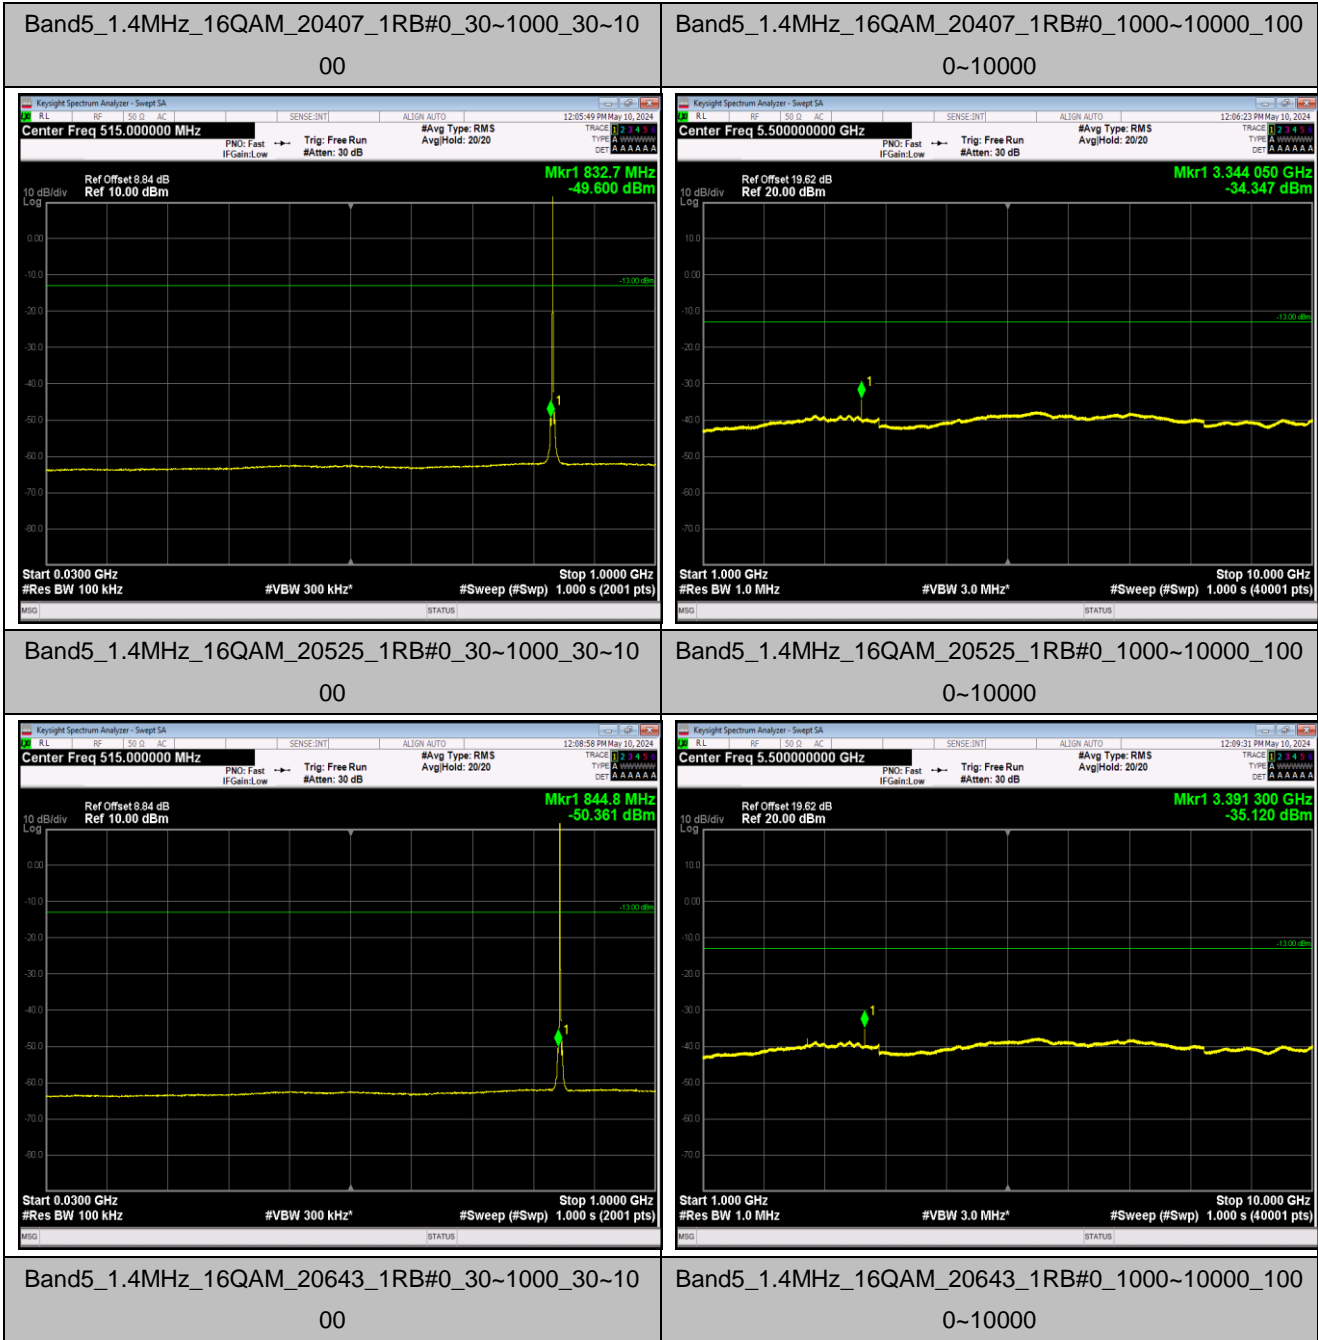

Band4_20MHz_64QAM_20175_1RB#0_1000~20000_100
0~20000

Band4_20MHz_64QAM_20300_1RB#0_30~1000_30~100
0

Band4_20MHz_64QAM_20300_1RB#0_1000~20000_100
0~20000

Band5_1.4MHz_QPSK_20407_1RB#0_30~1000_30~1000

Band5_1.4MHz_QPSK_20407_1RB#0_1000~10000_1000

Band5_1.4MHz_QPSK_20525_1RB#0_30~1000_30~1000

Band5_1.4MHz_QPSK_20525_1RB#0_1000~10000_1000 ~10000

Band5_1.4MHz_QPSK_20643_1RB#0_30~1000_30~1000

Band5_1.4MHz_QPSK_20643_1RB#0_1000~10000_1000 ~10000

Band5_1.4MHz_64QAM_20407_1RB#0_30~1000_30~10
00

Band5_1.4MHz_64QAM_20407_1RB#0_1000~10000_100
0~10000

Band5_1.4MHz_64QAM_20525_1RB#0_30~1000_30~10
00

Band5_1.4MHz_64QAM_20525_1RB#0_1000~10000_100
0~10000

Band5_1.4MHz_64QAM_20643_1RB#0_30~1000_30~10

Band5_1.4MHz_64QAM_20643_1RB#0_1000~10000_100