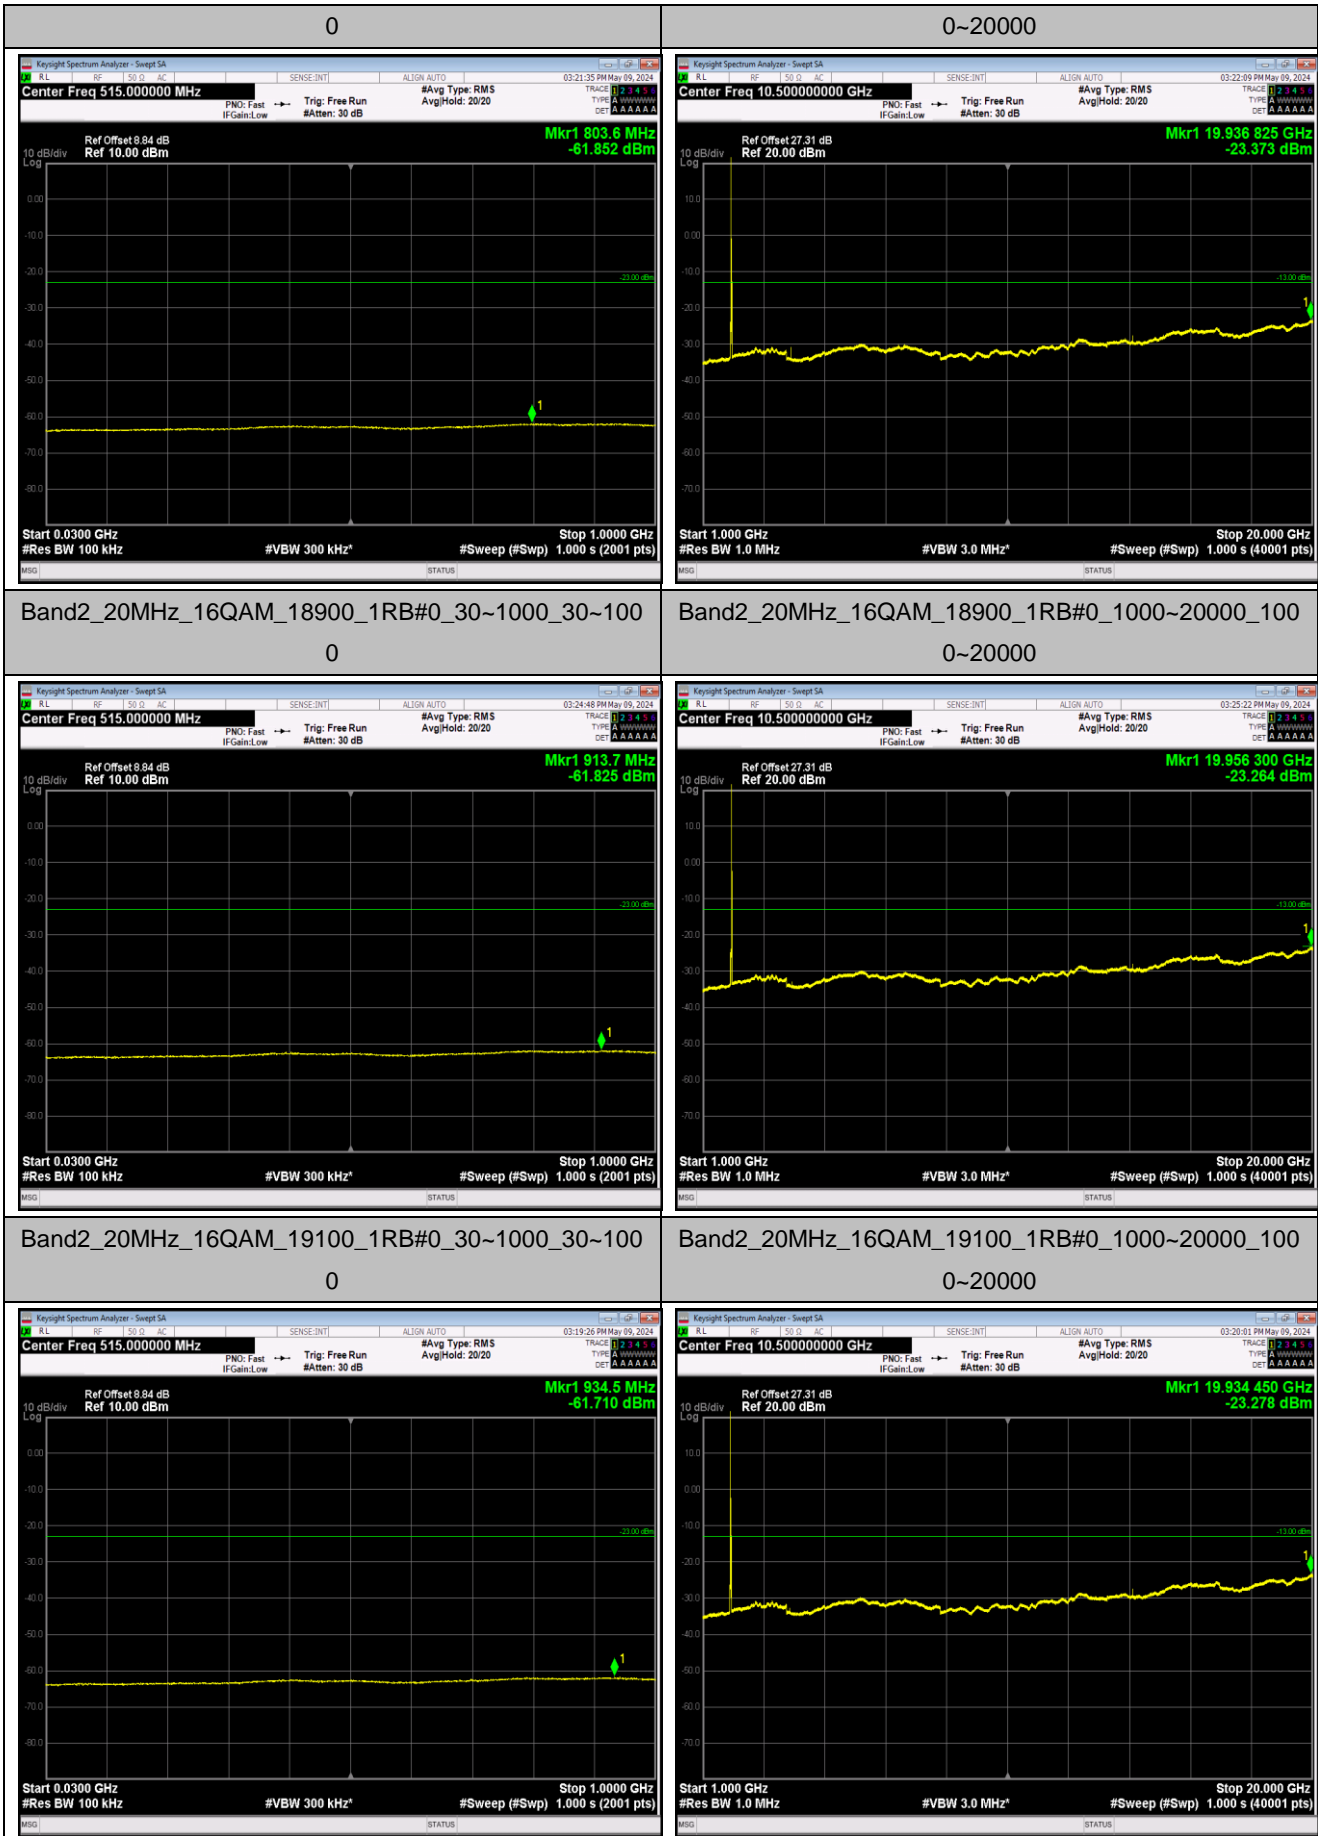

Test Graphs

Band2_1.4MHz_QPSK_19193_1RB#0_30~1000_30~1000

Band2_1.4MHz_QPSK_19193_1RB#0_1000~20000_1000~20000

Band2_1.4MHz_16QAM_18607_1RB#0_30~1000_30~1000

Band2_1.4MHz_16QAM_18607_1RB#0_1000~20000_1000~20000

Band2_1.4MHz_16QAM_18900_1RB#0_30~1000_30~1000

Band2_1.4MHz_16QAM_18900_1RB#0_1000~20000_1000~20000

Band2_20MHz_QPSK_18900_1RB#0_30~1000_30~1000

Band2_20MHz_QPSK_18900_1RB#0_1000~20000_1000~20000

Band2_20MHz_QPSK_19100_1RB#0_30~1000_30~1000

Band2_20MHz_QPSK_19100_1RB#0_1000~20000_1000~20000

Band2_20MHz_16QAM_18700_1RB#0_30~1000_30~100

Band2_20MHz_16QAM_18700_1RB#0_1000~20000_100

Band4_1.4MHz_QPSK_19957_1RB#0_30~1000_30~1000

Band4_1.4MHz_QPSK_19957_1RB#0_1000~20000_1000~20000