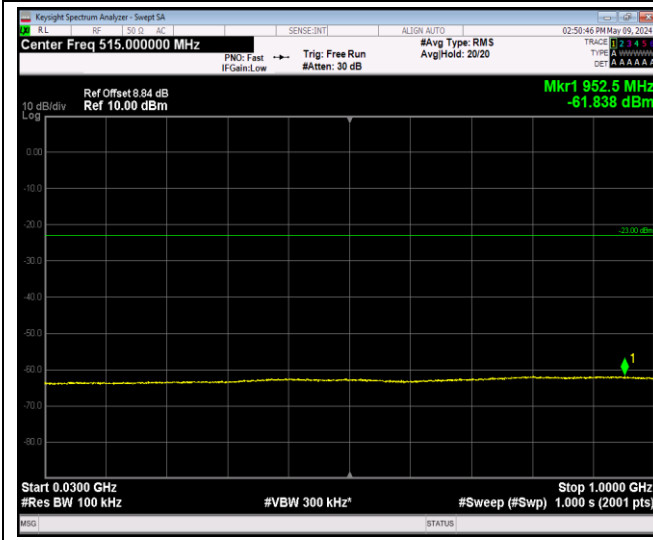

Band2_1.4MHz_QPSK_19193_1RB#0_30~1000_30~1000

Band2_1.4MHz_16QAM_18607_1RB#0_30~1000_30~1000

Band2_1.4MHz_16QAM_18607_1RB#0_1000~20000_1000~20000