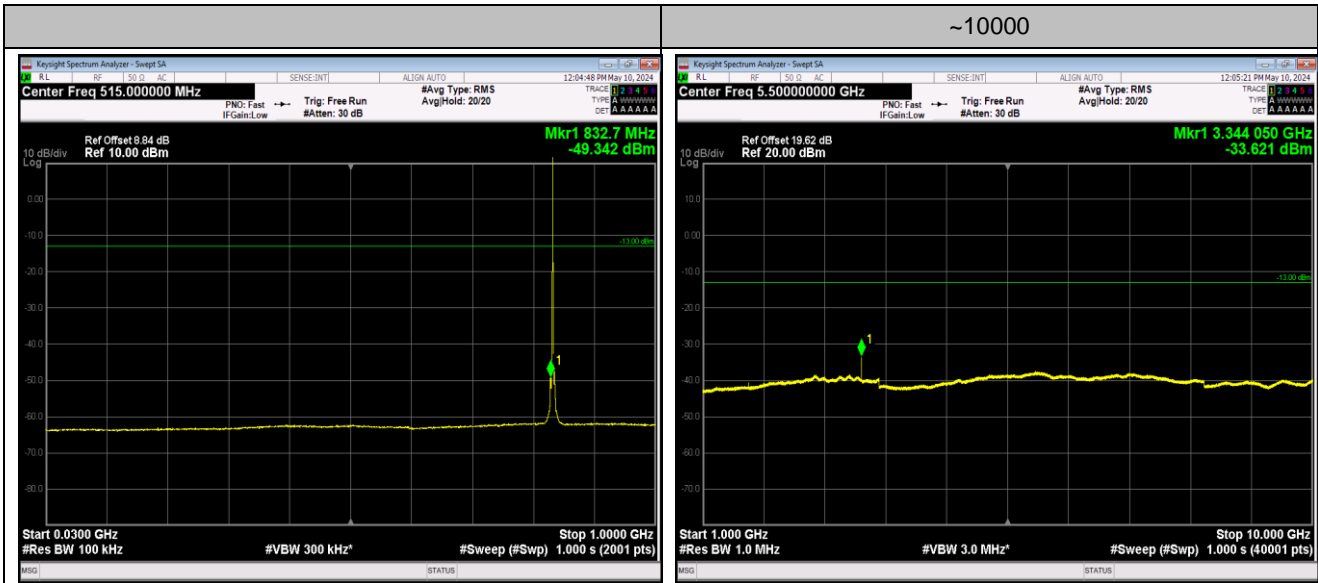

Band4_20MHz_64QAM_20175_1RB#0_1000~20000_100
0~20000

Band4_20MHz_64QAM_20300_1RB#0_30~1000_30~100
0

Band4_20MHz_64QAM_20300_1RB#0_1000~20000_100
0~20000

Band5_1.4MHz_QPSK_20407_1RB#0_30~1000_30~1000

Band5_1.4MHz_QPSK_20407_1RB#0_1000~10000_1000