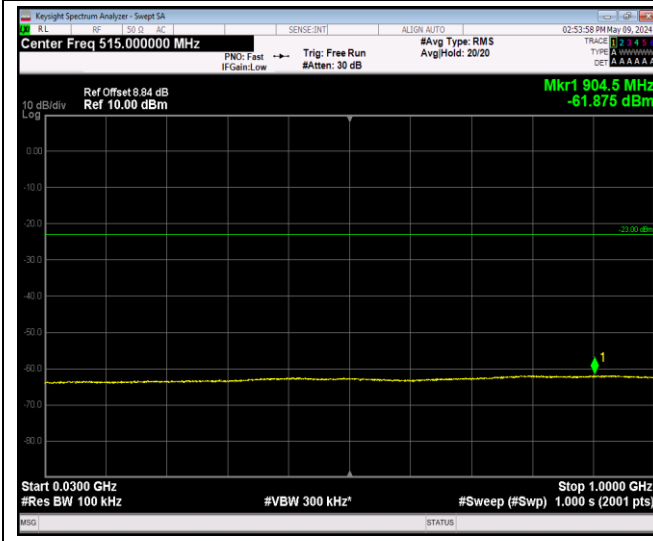

Test Graphs

Band2_1.4MHz_QPSK_19193_1RB#0_30~1000_30~1000

Band2_1.4MHz_QPSK_19193_1RB#0_1000~20000_1000~20000

Band2_1.4MHz_16QAM_18607_1RB#0_30~1000_30~1000

Band2_1.4MHz_16QAM_18607_1RB#0_1000~20000_1000~20000