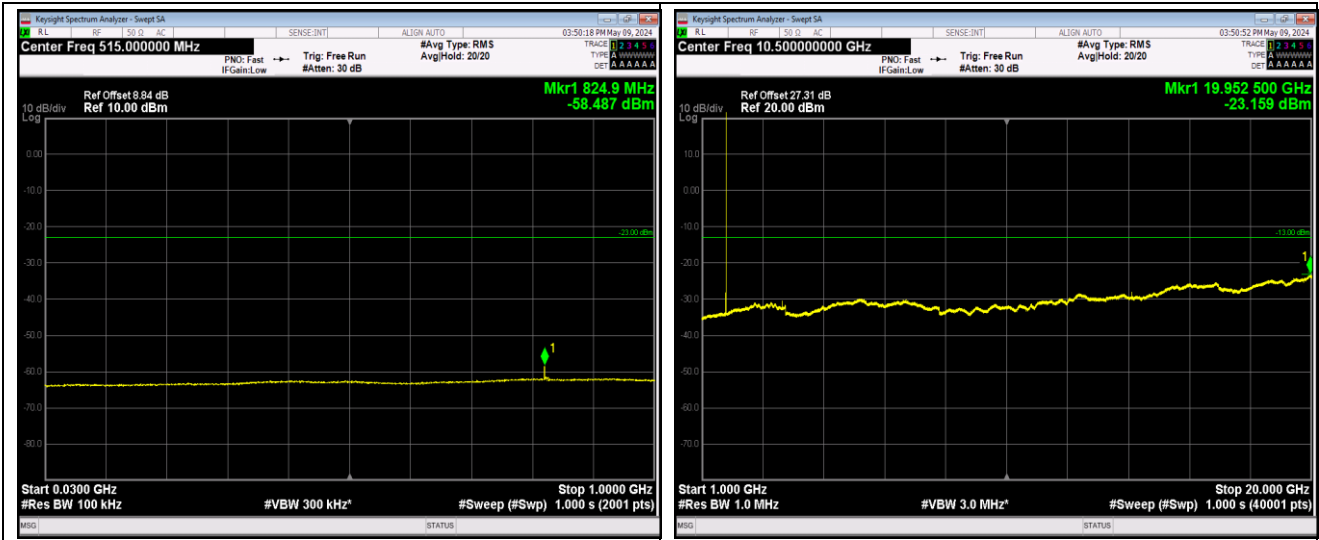

Band4_1.4MHz_QPSK_20175_1RB#0_30~1000_30~1000

Band4_1.4MHz_QPSK_20175_1RB#0_1000~20000_1000~20000

Band4_1.4MHz_QPSK_20393_1RB#0_30~1000_30~1000

Band4_1.4MHz_QPSK_20393_1RB#0_1000~20000_1000~20000

Band4_1.4MHz_64QAM_20393_1RB#0_30~1000_30~10
00