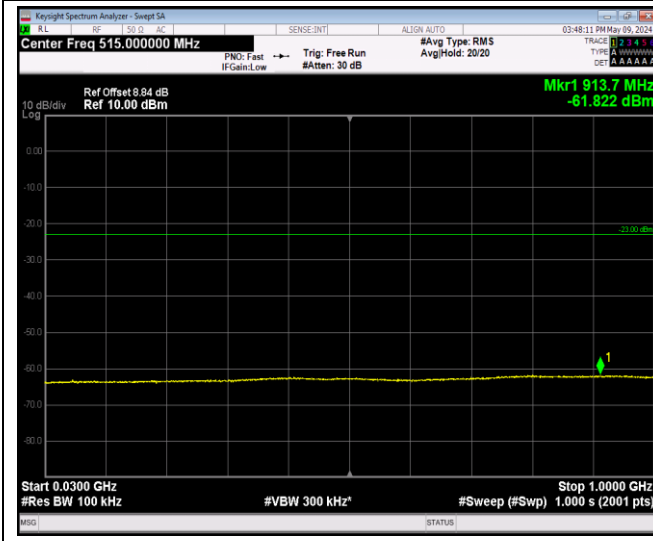

Band4_1.4MHz_QPSK_20175_1RB#0_30~1000_30~1000

Band4_1.4MHz_QPSK_20393_1RB#0_30~1000_30~1000