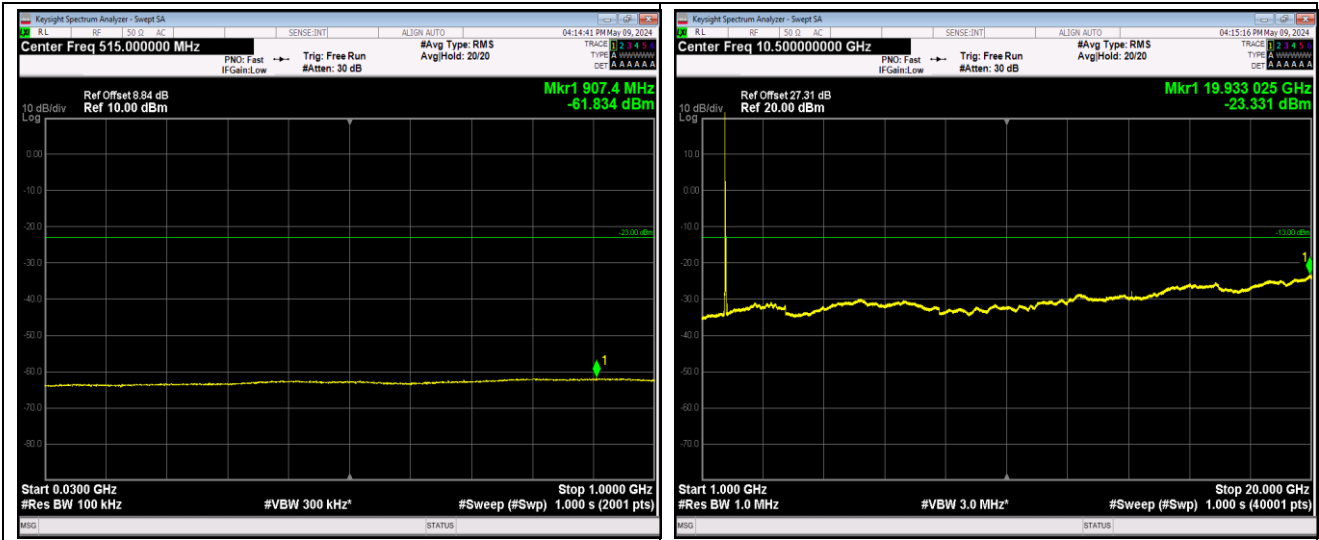

Band4_20MHz_QPSK_20300_1RB#0_30~1000_30~1000

Band4_20MHz_QPSK_20300_1RB#0_1000~20000_1000

Band4_20MHz_16QAM_20050_1RB#0_30~1000_30~100

Band4_20MHz_16QAM_20050_1RB#0_1000~20000_100

Band4_20MHz_64QAM_20175_1RB#0_30~1000_30~100
0