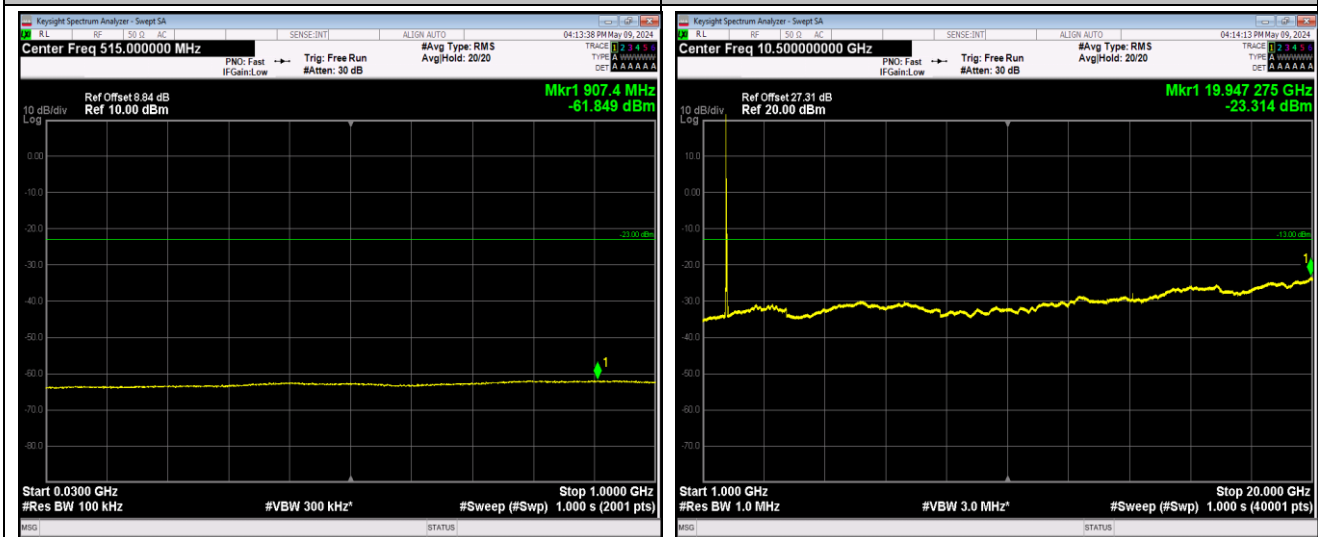

Band4_20MHz_16QAM_20050_1RB#0_30~1000_30~100

Band4_20MHz_16QAM_20050_1RB#0_1000~20000_100