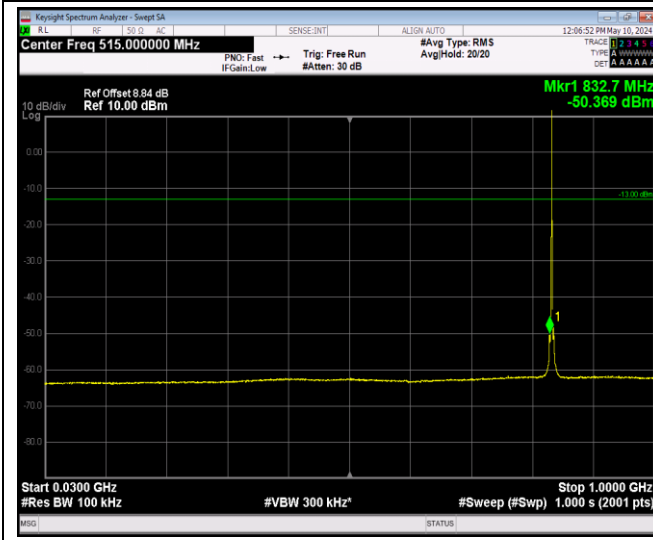

Band5_1.4MHz_64QAM_20407_1RB#0_30~1000_30~10
00

Band5_1.4MHz_64QAM_20525_1RB#0_30~1000_30~10
00