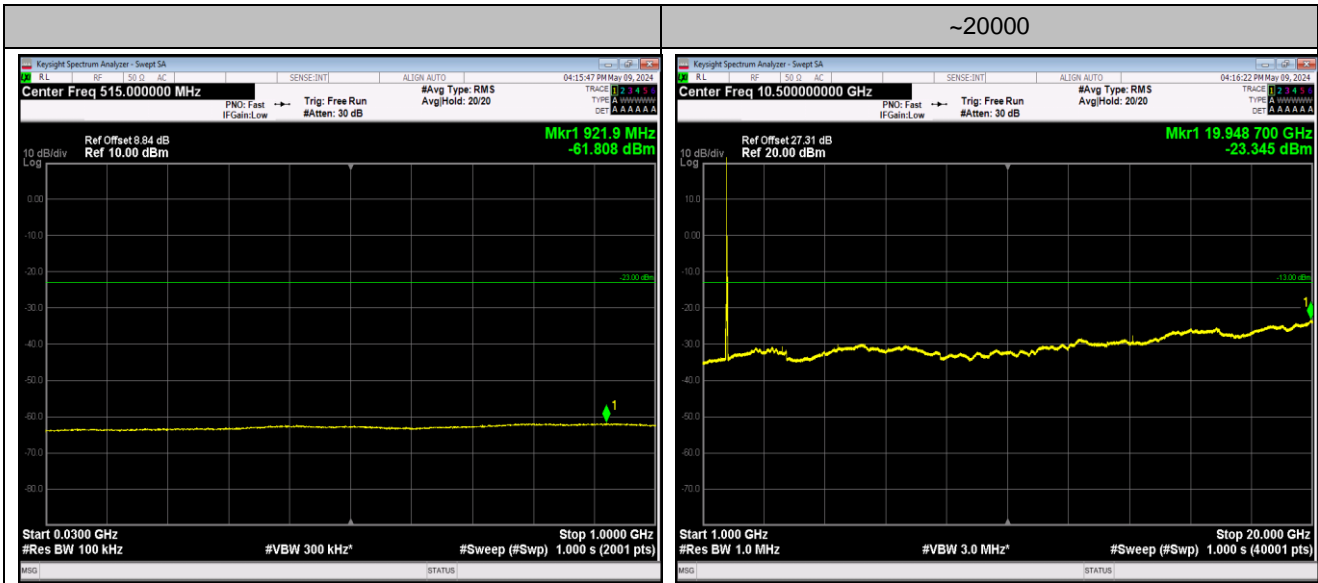

Band4_1.4MHz_64QAM_20393_1RB#0_1000~20000_100
0~20000

Band4_20MHz_QPSK_20050_1RB#0_30~1000_30~1000

Band4_20MHz_QPSK_20050_1RB#0_1000~20000_1000
~20000

Band4_20MHz_QPSK_20175_1RB#0_30~1000_30~1000

Band4_20MHz_QPSK_20175_1RB#0_1000~20000_1000