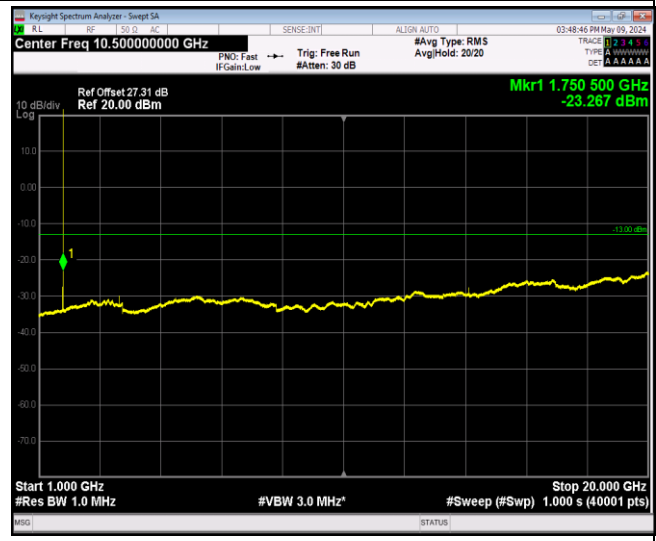

Band4_1.4MHz_QPSK_20175_1RB#0_1000~20000_1000~20000

Band4_1.4MHz_QPSK_20393_1RB#0_1000~20000_1000~20000