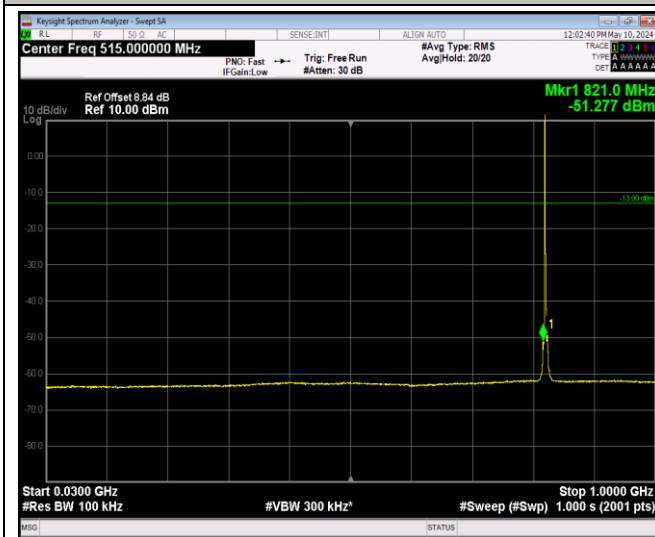

Band5_1.4MHz_QPSK_20643_1RB#0_30~1000_30~1000