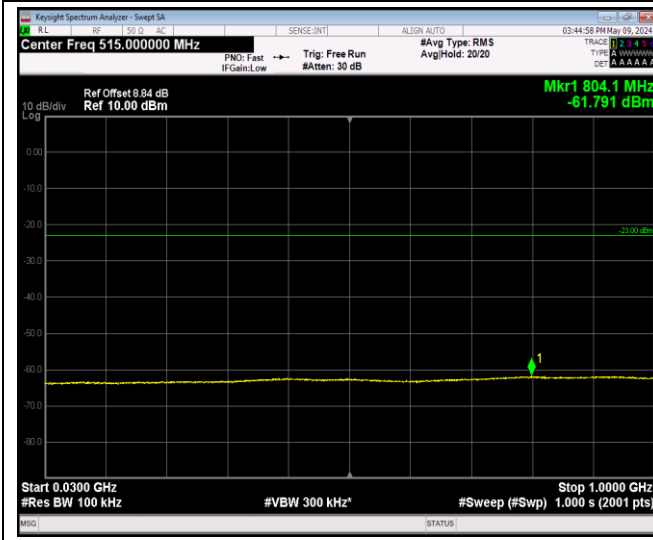

Band2_20MHz_QPSK_19100_1RB#0_1000~20000_1000~20000

Band2_20MHz_16QAM_18700_1RB#0_30~1000_30~100

Band2_20MHz_16QAM_18700_1RB#0_1000~20000_100

Band4_1.4MHz_QPSK_19957_1RB#0_30~1000_30~1000

Band4_1.4MHz_QPSK_19957_1RB#0_1000~20000_1000~20000