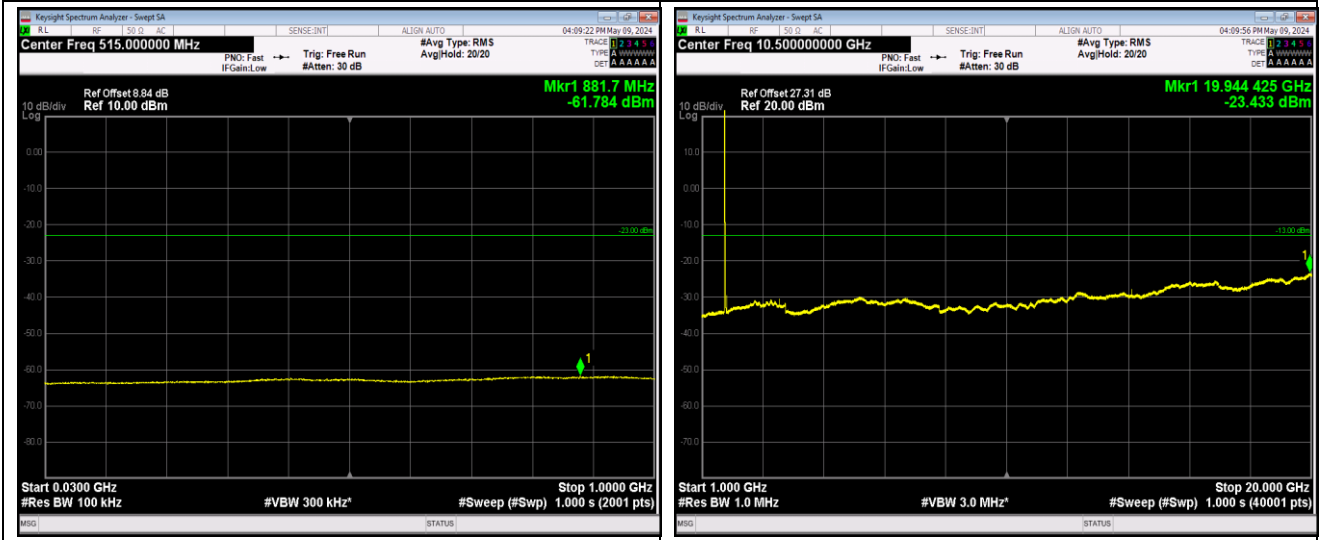

Band4_1.4MHz_64QAM_20393_1RB#0_30~1000_30~10
00

Band4_1.4MHz_64QAM_20393_1RB#0_1000~20000_100
0~20000

Band4_20MHz_QPSK_20050_1RB#0_30~1000_30~1000

Band4_20MHz_QPSK_20050_1RB#0_1000~20000_1000
~20000