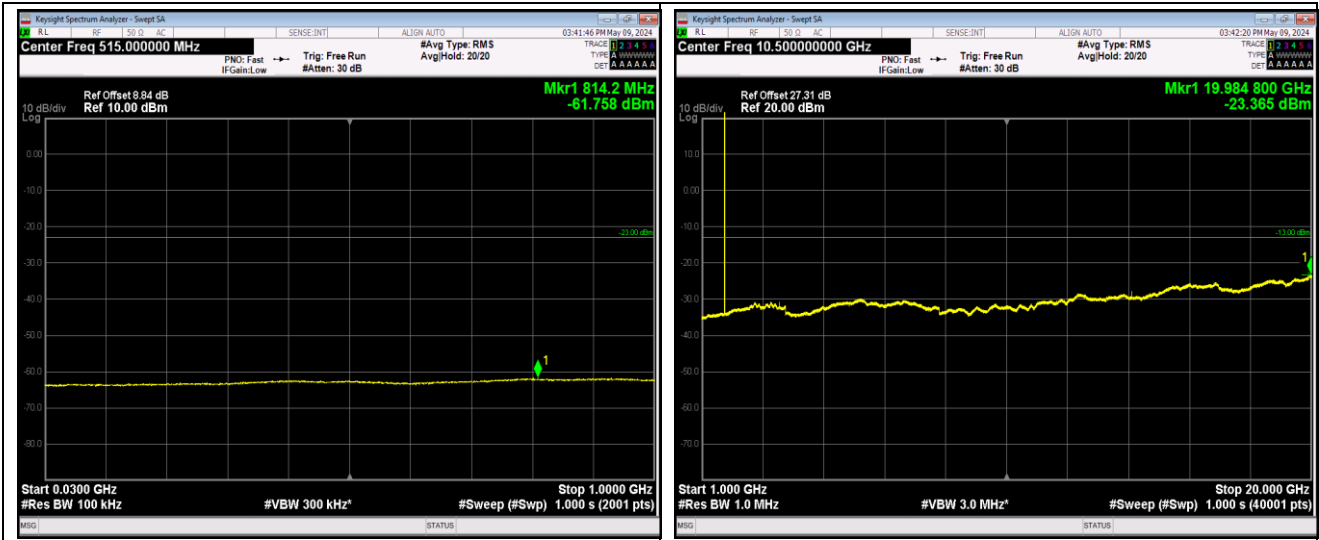

Band2_20MHz_QPSK_19100_1RB#0_1000~20000_1000~20000

Band2_20MHz_16QAM_18700_1RB#0_30~1000_30~100

Band2_20MHz_16QAM_18700_1RB#0_1000~20000_100

Band4_1.4MHz_QPSK_19957_1RB#0_30~1000_30~1000

Band4_1.4MHz_QPSK_19957_1RB#0_1000~20000_1000~20000