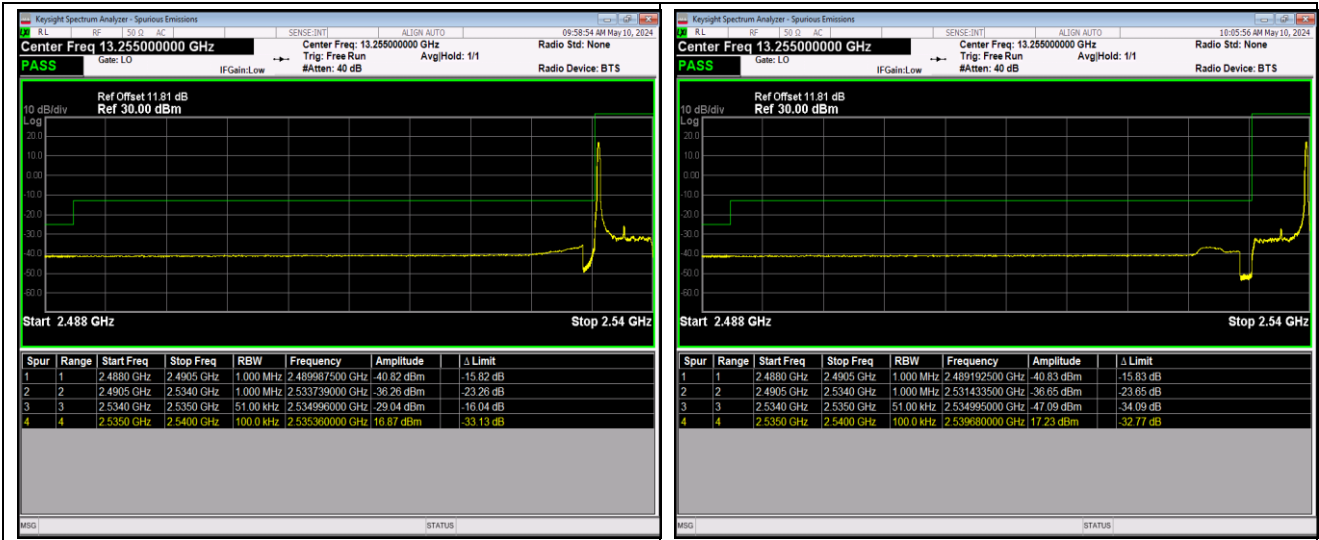

Band41_5MHz_16QAM_41215_1RB#24

Band41_5MHz_16QAM_41215_25RB#0

Band41_5MHz_64QAM_40065_1RB#0

Band41_5MHz_64QAM_40065_1RB#24