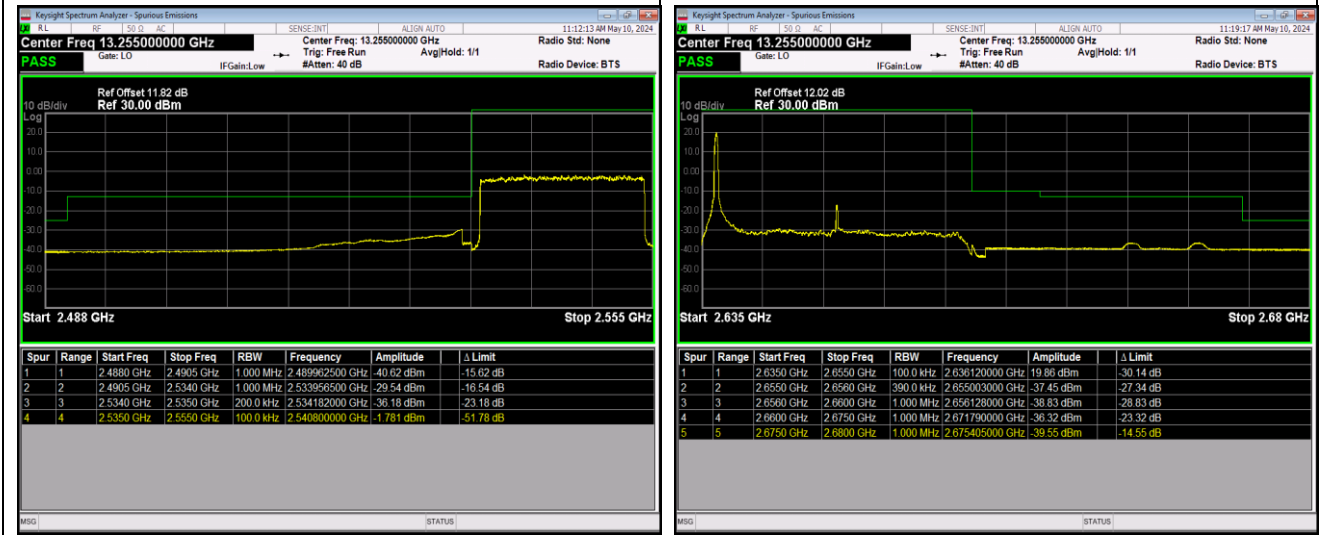

Band41\_5MHz\_64QAM\_41215\_1RB#0

Band41\_5MHz\_64QAM\_41215\_1RB#24

Band41\_5MHz\_64QAM\_41215\_25RB#0

Band41\_20MHz\_QPSK\_40140\_1RB#0

Band41\_20MHz\_QPSK\_40140\_1RB#99

Band41\_20MHz\_QPSK\_40140\_100RB#0