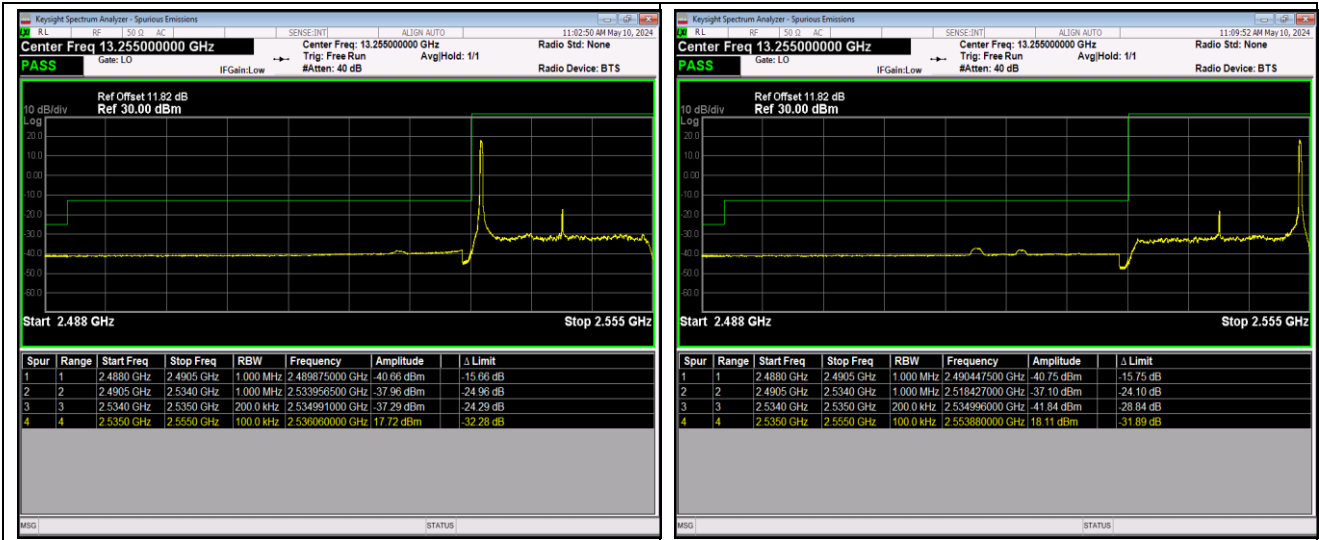

Band41_20MHz_16QAM_41140_1RB#99

Band41_20MHz_16QAM_41140_100RB#0

Band41_20MHz_64QAM_40140_1RB#0

Band41_20MHz_64QAM_40140_1RB#99