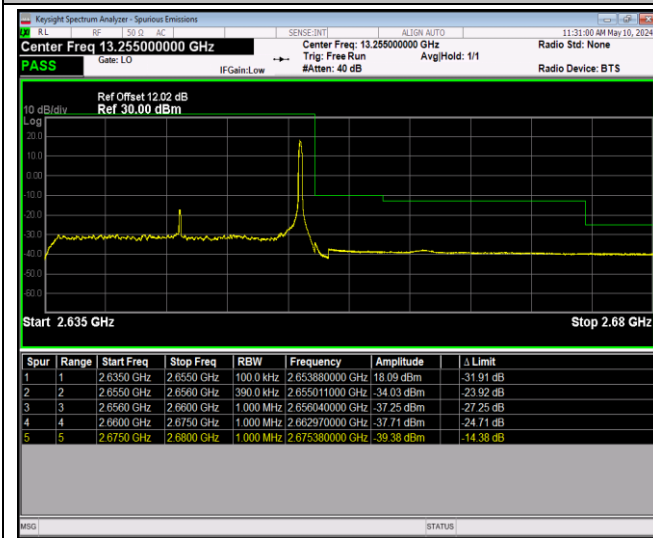

Band41_20MHz_64QAM_40140_100RB#0

Band41_20MHz_64QAM_41140_1RB#99