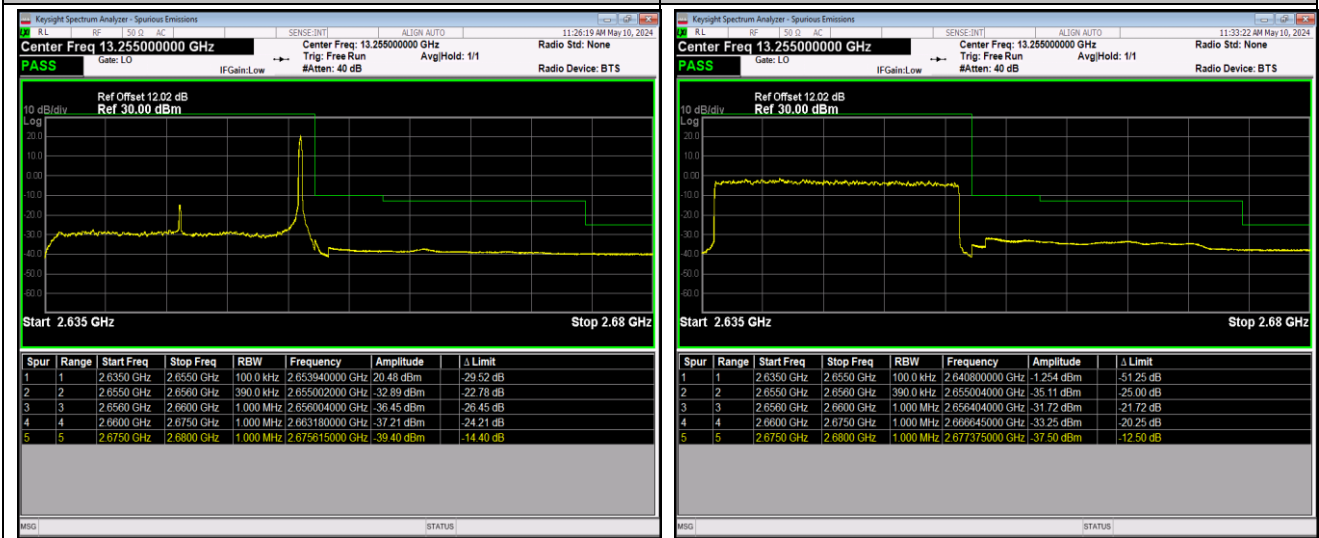

Band41_20MHz_QPSK_40140_100RB#0

Band41_20MHz_QPSK_41140_1RB#0

Band41_20MHz_QPSK_41140_1RB#99

Band41_20MHz_QPSK_41140_100RB#0