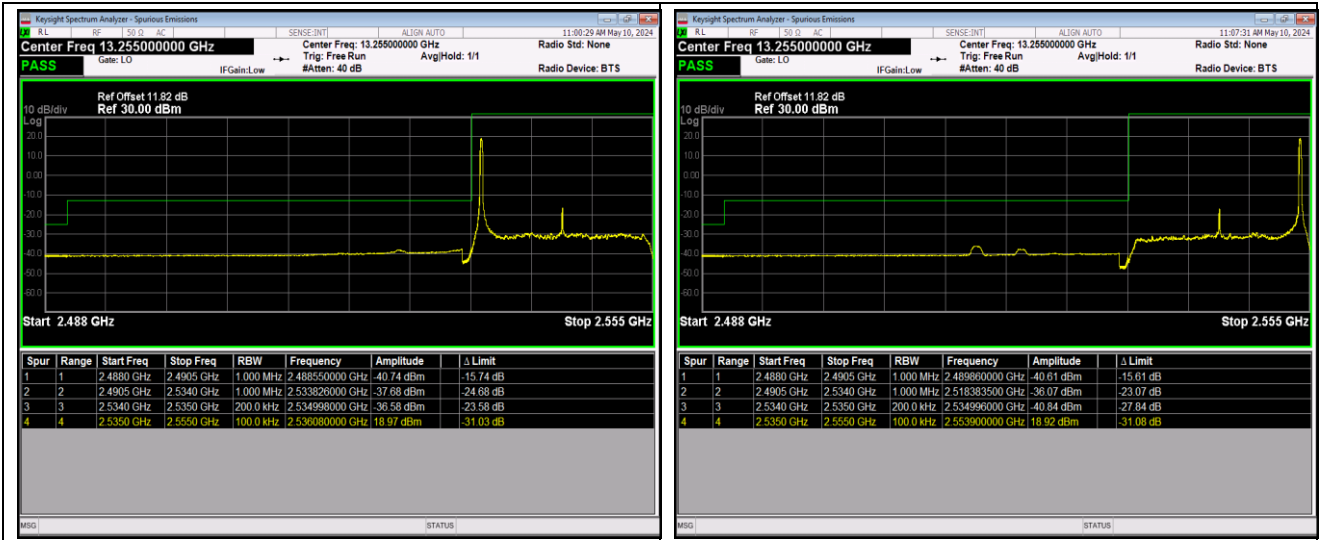

Band41_20MHz_QPSK_41140_1RB#99

Band41_20MHz_QPSK_41140_100RB#0

Band41_20MHz_16QAM_40140_1RB#0

Band41_20MHz_16QAM_40140_1RB#99