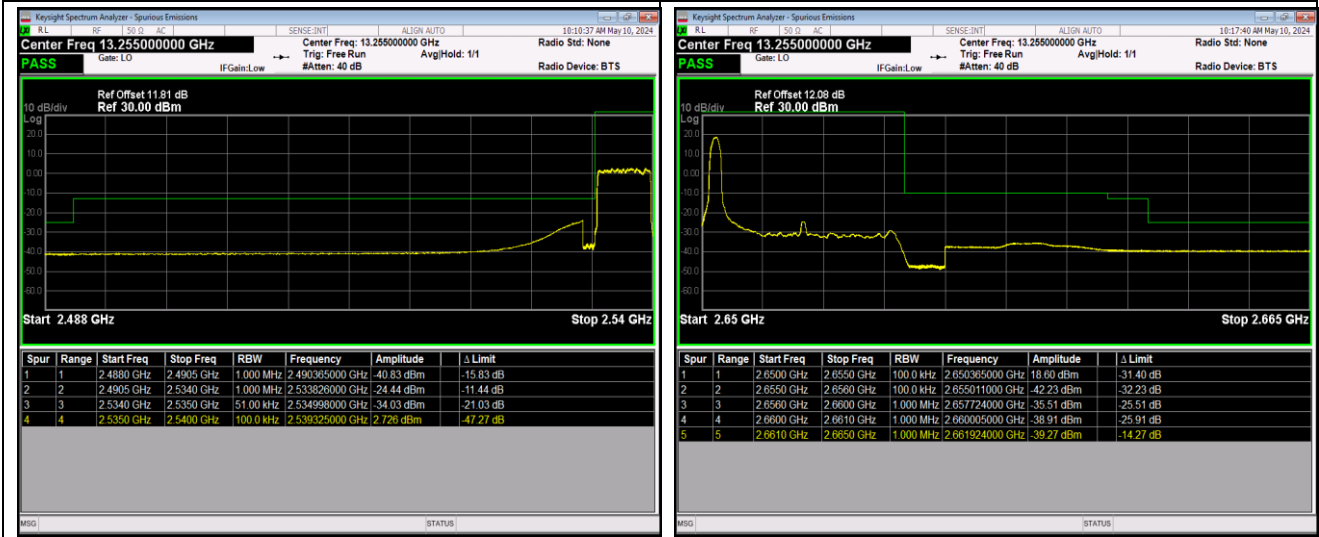

Band41\_5MHz\_QPSK\_40065\_25RB#0

Band41\_5MHz\_QPSK\_41215\_1RB#0

Band41\_5MHz\_QPSK\_41215\_1RB#24

Band41\_5MHz\_QPSK\_41215\_25RB#0

Band41\_5MHz\_16QAM\_40065\_1RB#0

Band41\_5MHz\_16QAM\_40065\_1RB#24

Band41\_5MHz\_16QAM\_40065\_25RB#0