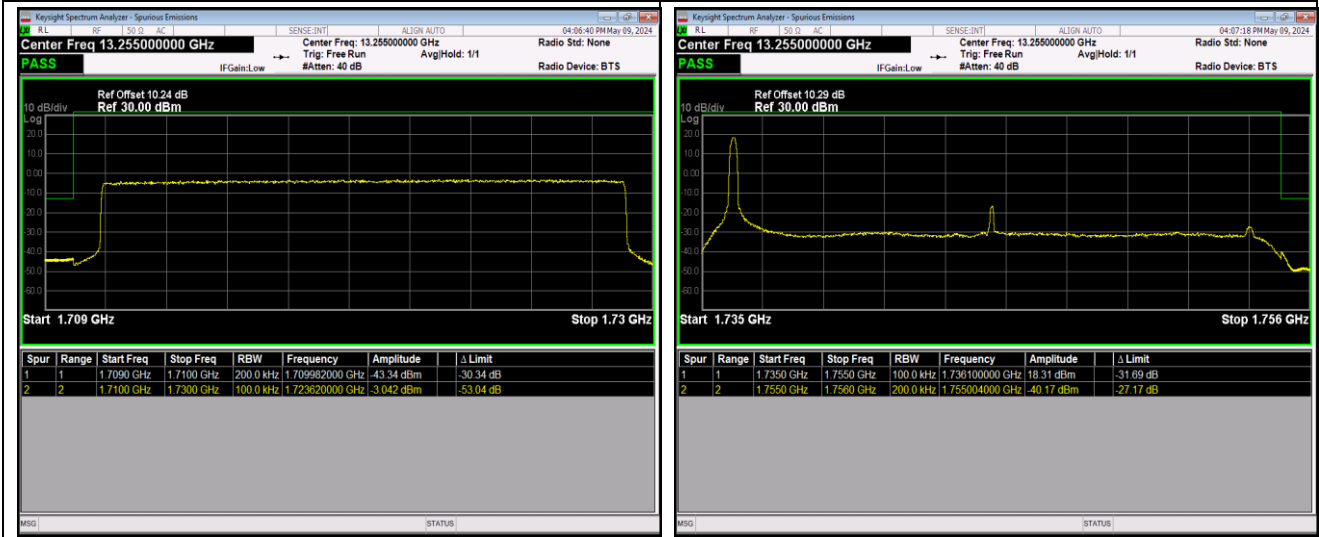

Band4_20MHz_16QAM_20050_1RB#0

Band4_20MHz_16QAM_20050_1RB#99

Band4_20MHz_16QAM_20050_100RB#0

Band4_20MHz_16QAM_20300_1RB#0