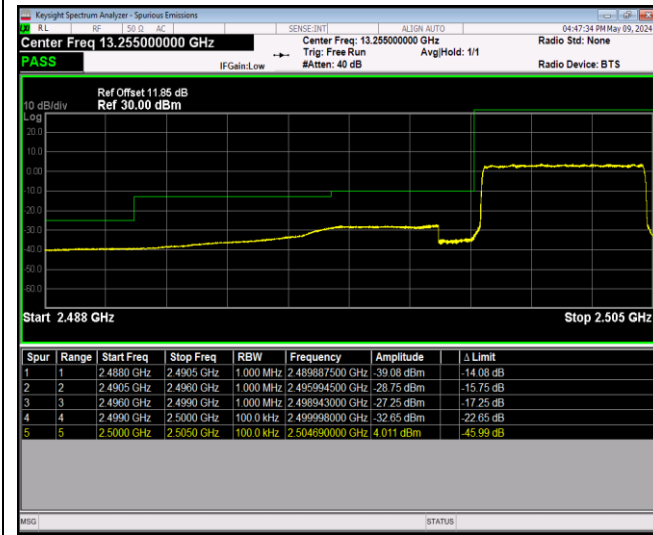

Band5\_10MHz\_64QAM\_20600\_1RB#0

Band5\_10MHz\_64QAM\_20600\_1RB#49

Band5\_10MHz\_64QAM\_20600\_50RB#0

Band7\_5MHz\_QPSK\_20775\_1RB#0

Band7\_5MHz\_QPSK\_20775\_1RB#24

Band7\_5MHz\_QPSK\_20775\_25RB#0

Band7\_5MHz\_QPSK\_21425\_1RB#0