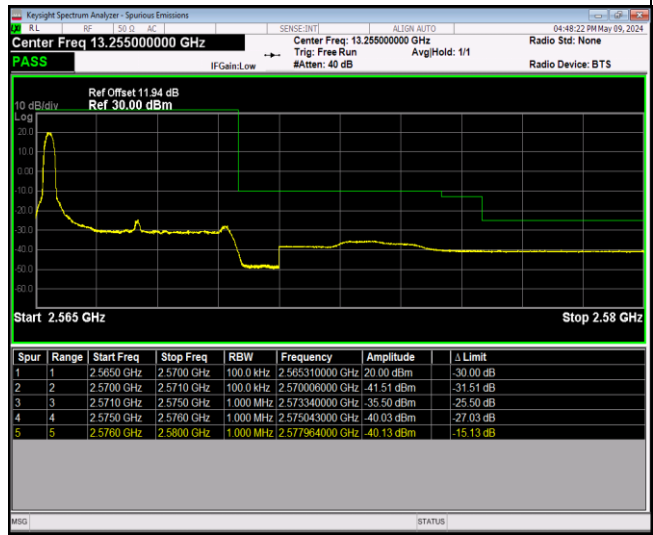

Band5\_10MHz\_64QAM\_20600\_1RB#0

Band5\_10MHz\_64QAM\_20600\_1RB#49

Band5\_10MHz\_64QAM\_20600\_50RB#0

Band7\_5MHz\_QPSK\_20775\_1RB#0

Band7\_5MHz\_QPSK\_20775\_1RB#24

Band7\_5MHz\_QPSK\_20775\_25RB#0

Band7\_5MHz\_QPSK\_21425\_1RB#0