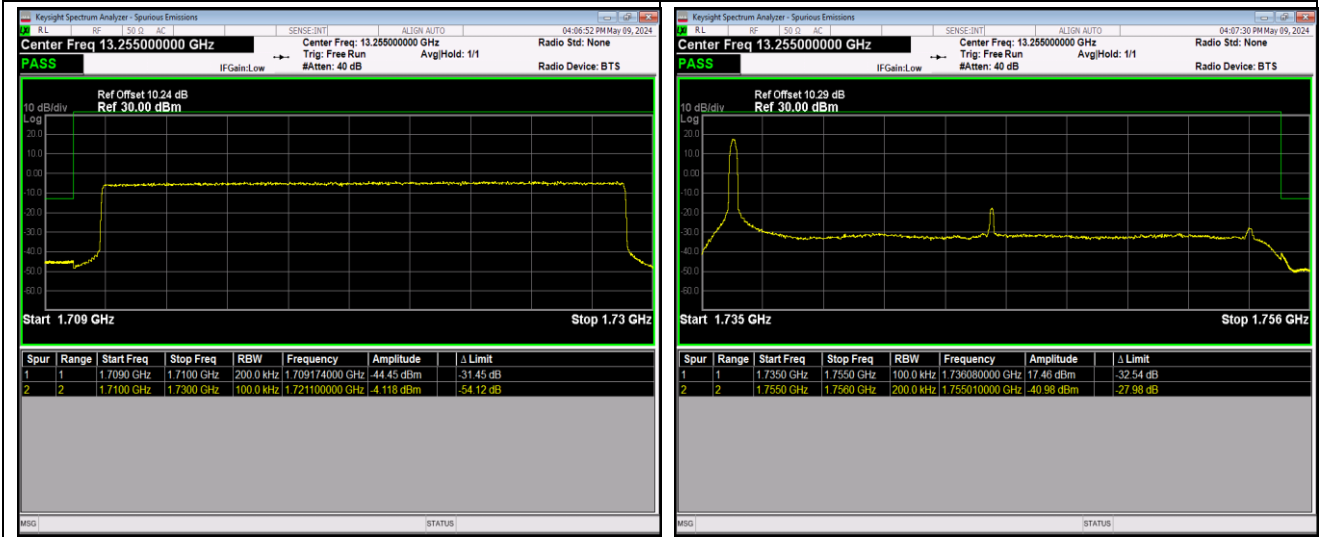

Band4_20MHz_64QAM_20050_1RB#0

Band4_20MHz_64QAM_20050_1RB#99

Band4_20MHz_64QAM_20050_100RB#0

Band4_20MHz_64QAM_20300_1RB#0