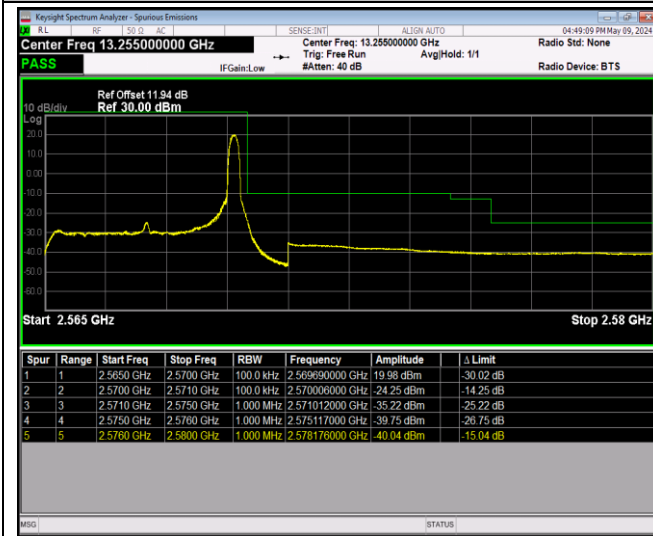

Band5\_10MHz\_64QAM\_20600\_1RB#0

Band5\_10MHz\_64QAM\_20600\_1RB#49

Band5\_10MHz\_64QAM\_20600\_50RB#0

Band7\_5MHz\_QPSK\_20775\_1RB#0

Band7\_5MHz\_QPSK\_20775\_1RB#24

Band7\_5MHz\_QPSK\_20775\_25RB#0

Band7\_5MHz\_QPSK\_21425\_1RB#0