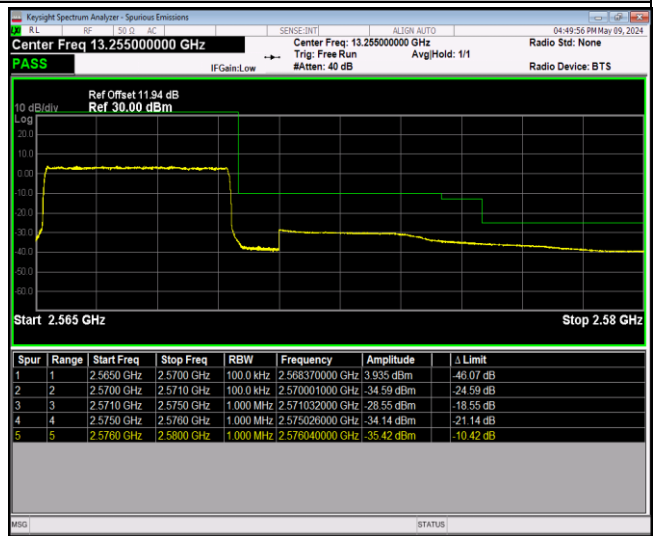

Band7_5MHz_QPSK_21425_1RB#0

Band7_5MHz_QPSK_21425_25RB#0