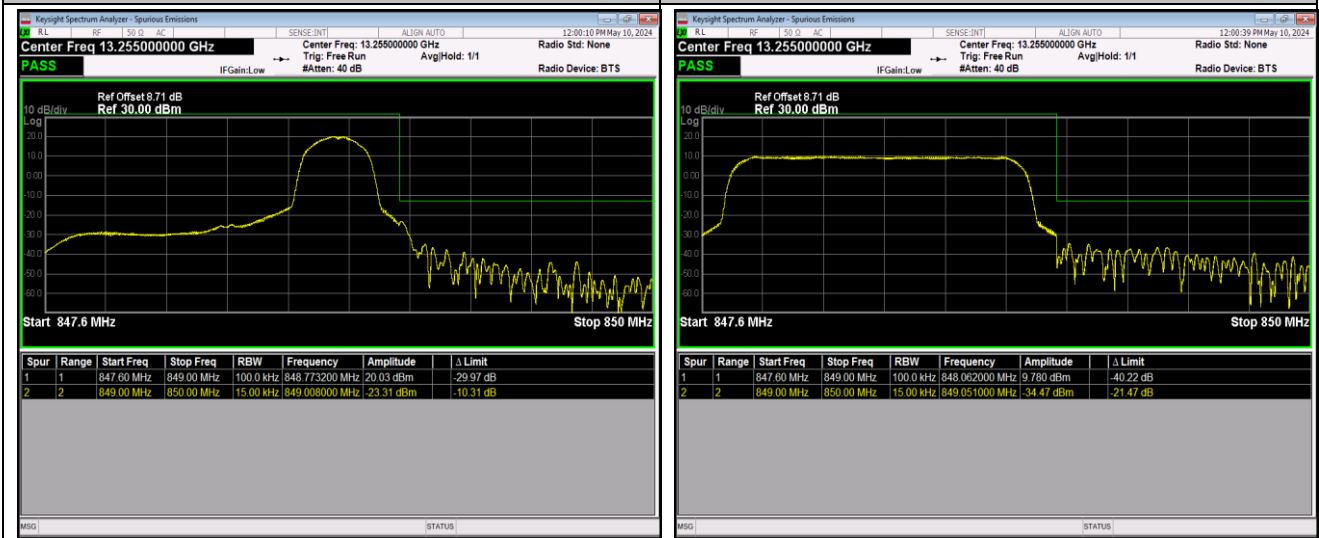

Band5_1.4MHz_QPSK_20407_6RB#0

Band5_1.4MHz_QPSK_20643_1RB#0

Band5_1.4MHz_QPSK_20643_1RB#5

Band5_1.4MHz_QPSK_20643_6RB#0