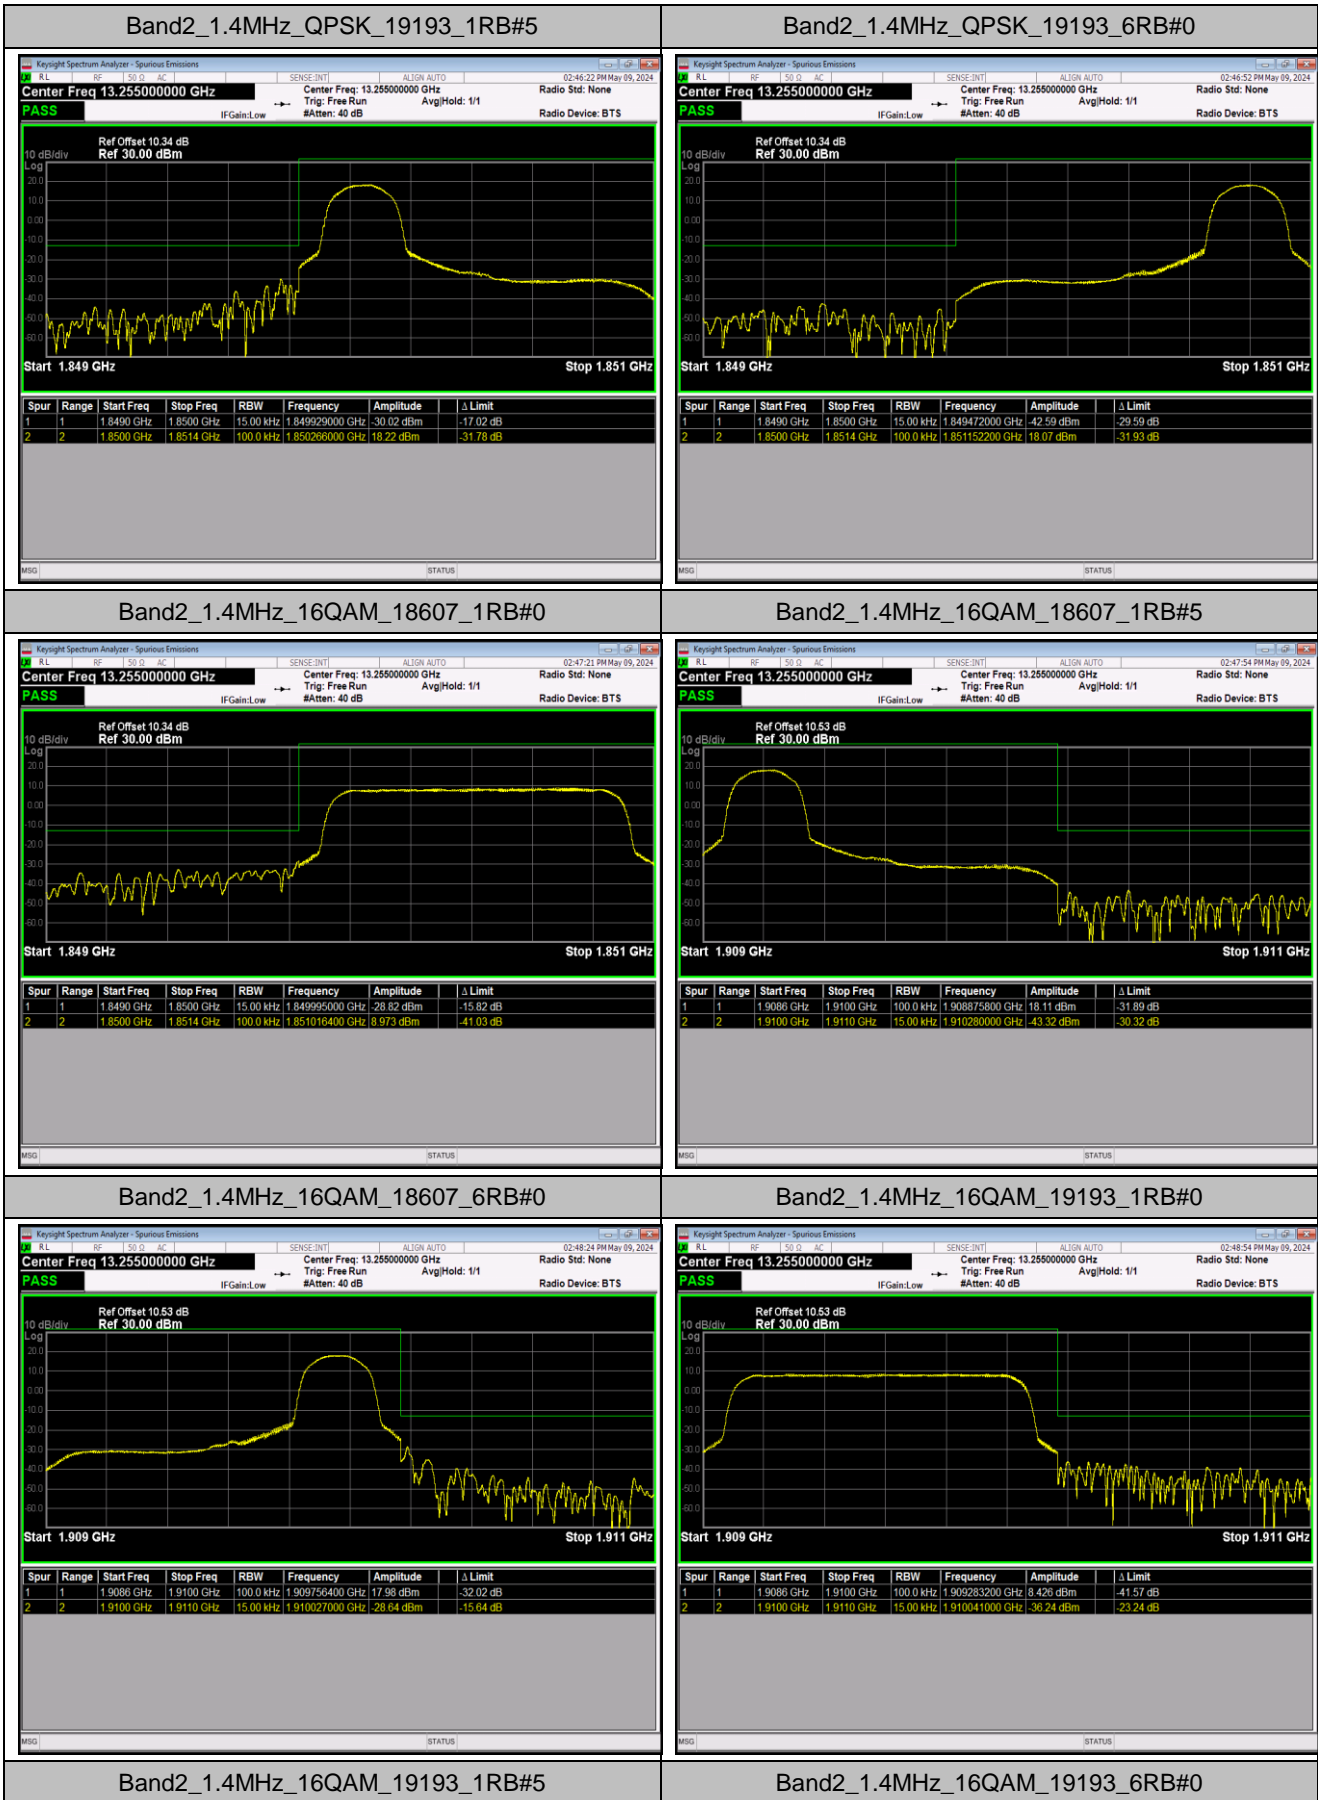

Test Graphs

Band2_1.4MHz_QPSK_18607_1RB#0

Band2_1.4MHz_QPSK_18607_1RB#5

Band2_1.4MHz_QPSK_18607_6RB#0

Band2_1.4MHz_QPSK_19193_1RB#0

Band2_1.4MHz_64QAM_18607_1RB#0

Band2_1.4MHz_64QAM_18607_1RB#5

Band2_1.4MHz_64QAM_18607_6RB#0

Band2_1.4MHz_64QAM_19193_1RB#0

Band2_1.4MHz_64QAM_19193_1RB#5

Band2_1.4MHz_64QAM_19193_6RB#0

Band2_20MHz_QPSK_18700_1RB#0

Band2_20MHz_QPSK_18700_1RB#99

Band2_20MHz_QPSK_18700_100RB#0

Band2_20MHz_QPSK_19100_1RB#0