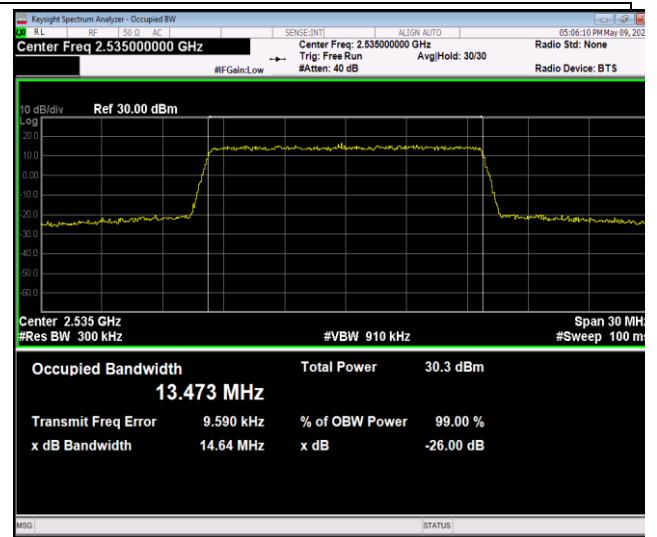

Band7-15MHz-16QAM-21375-75RB#0-PASS

Band7-15MHz-64QAM-21100-75RB#0-PASS