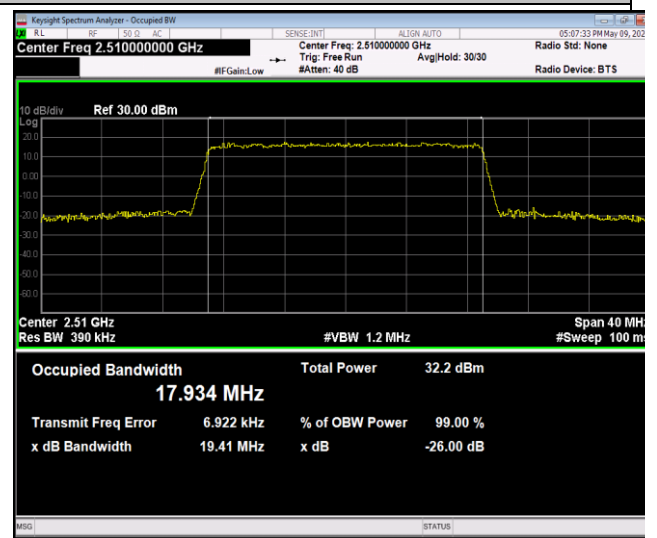

Band7-15MHz-64QAM-21100-75RB#0-PASS

Band7-20MHz-QPSK-20850-100RB#0-PASS