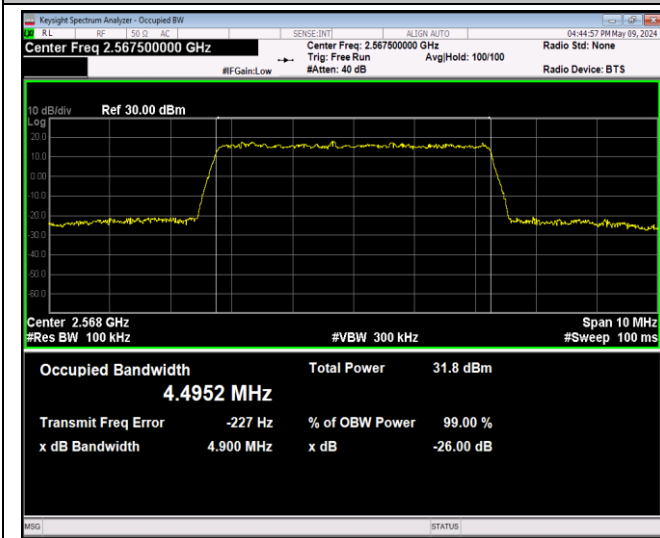

Band7-5MHz-QPSK-20775-25RB#0-PASS

Band7-5MHz-QPSK-21425-25RB#0-PASS