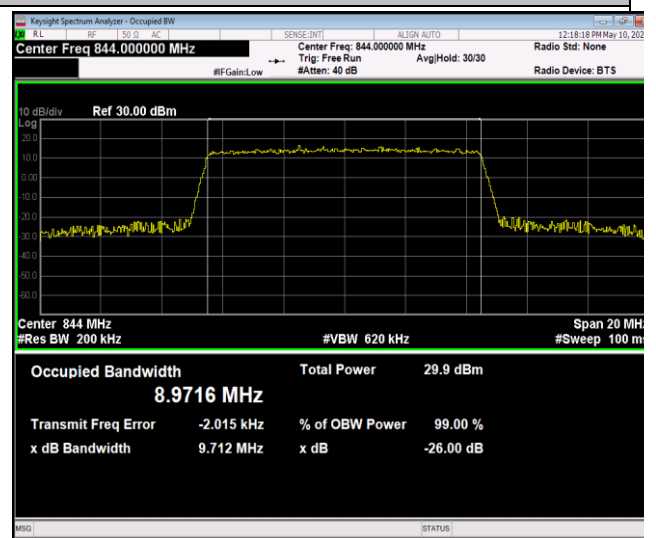

Band5-10MHz-16QAM-20450-50RB#0-PASS

Band5-10MHz-16QAM-20525-50RB#0-PASS

Band5-10MHz-16QAM-20600-50RB#0-PASS

Band5-10MHz-64QAM-20450-50RB#0-PASS

Band5-10MHz-64QAM-20525-50RB#0-PASS

Band5-10MHz-64QAM-20600-50RB#0-PASS