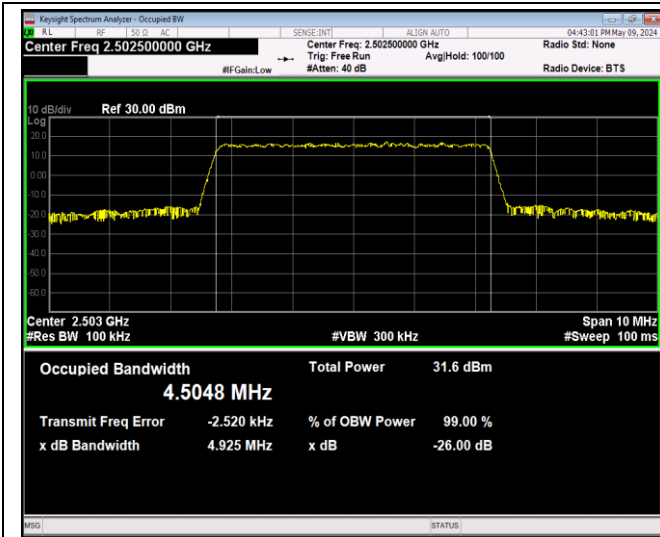

Band5-10MHz-16QAM-20450-50RB#0-PASS

Band5-10MHz-16QAM-20525-50RB#0-PASS

Band5-10MHz-16QAM-20600-50RB#0-PASS

Band5-10MHz-64QAM-20450-50RB#0-PASS

Band5-10MHz-64QAM-20525-50RB#0-PASS

Band5-10MHz-64QAM-20600-50RB#0-PASS