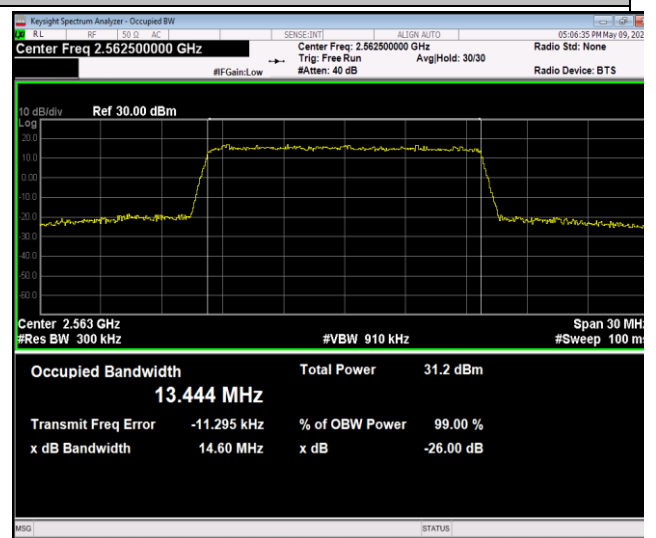

Band7-15MHz-QPSK-20825-75RB#0-PASS

Band7-15MHz-QPSK-21100-75RB#0-PASS

Band7-15MHz-QPSK-21375-75RB#0-PASS

Band7-15MHz-16QAM-20825-75RB#0-PASS

Band7-15MHz-16QAM-21100-75RB#0-PASS

Band7-15MHz-16QAM-21375-75RB#0-PASS