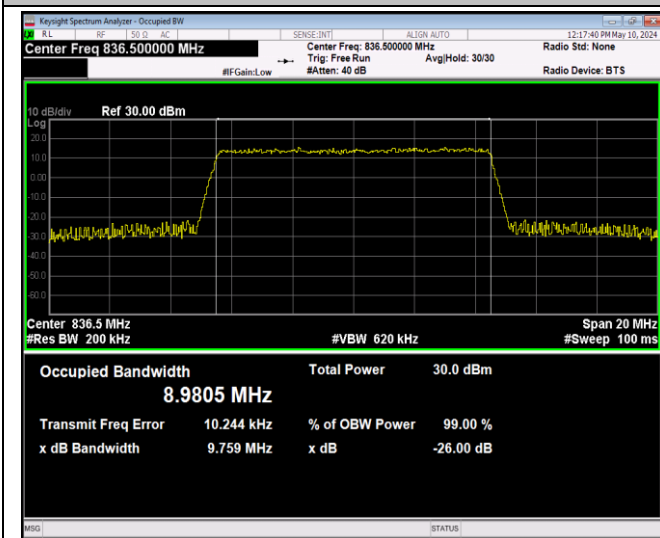

Band5-10MHz-16QAM-20450-50RB#0-PASS

Band5-10MHz-16QAM-20525-50RB#0-PASS

Band5-10MHz-16QAM-20600-50RB#0-PASS

Band5-10MHz-64QAM-20450-50RB#0-PASS

Band5-10MHz-64QAM-20525-50RB#0-PASS

Band5-10MHz-64QAM-20600-50RB#0-PASS