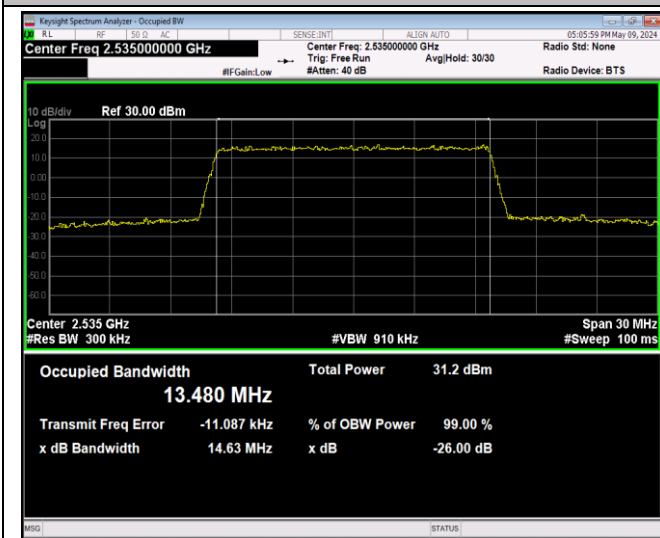

Band7-15MHz-QPSK-20825-75RB#0-PASS

Band7-15MHz-QPSK-21100-75RB#0-PASS

Band7-15MHz-QPSK-21375-75RB#0-PASS

Band7-15MHz-16QAM-20825-75RB#0-PASS

Band7-15MHz-16QAM-21100-75RB#0-PASS

Band7-15MHz-16QAM-21375-75RB#0-PASS