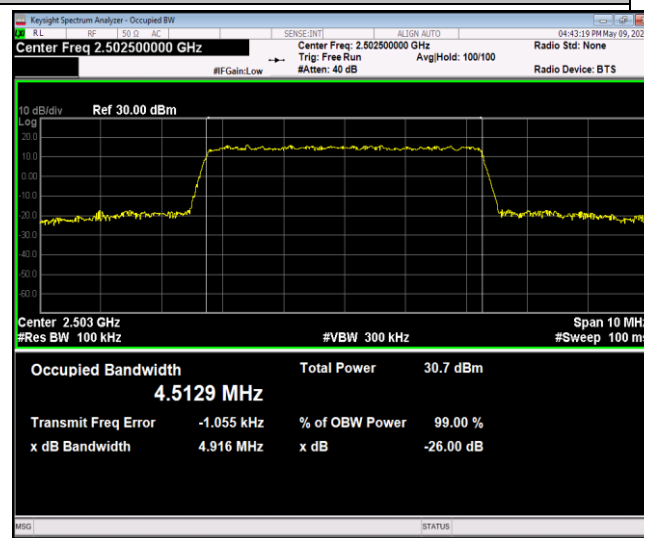

Band7-5MHz-QPSK-21100-25RB#0-PASS

Band7-5MHz-16QAM-20775-25RB#0-PASS