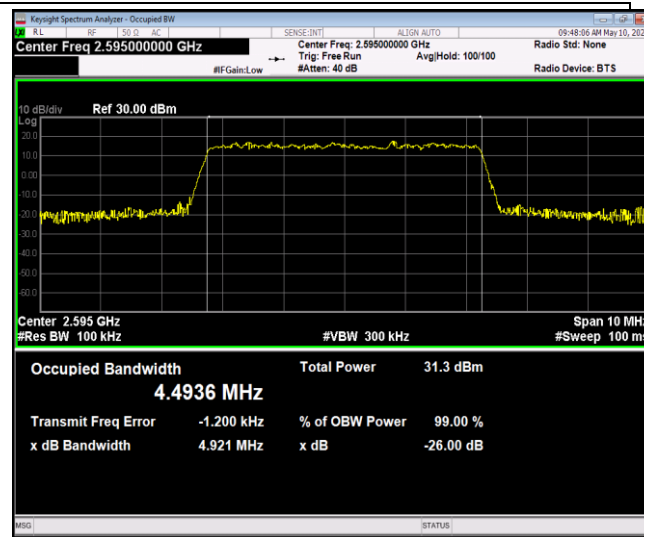

Band7-20MHz-64QAM-21350-100RB#0-PASS

41(2535-2655)-5MHz-QPSK-40640-25RB#0-PASS