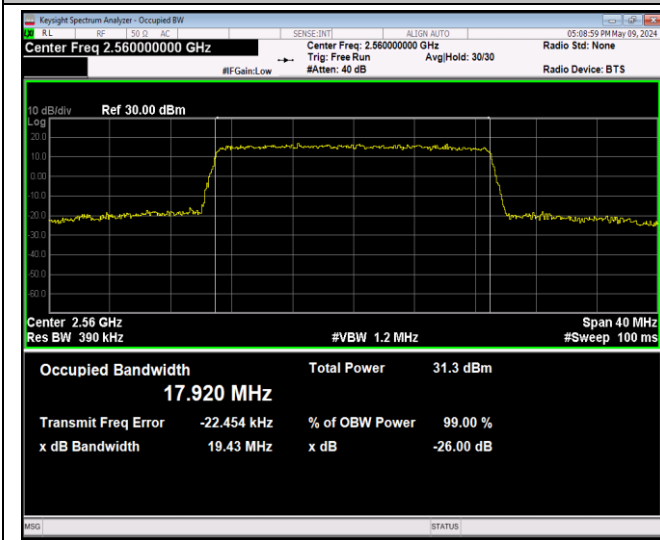

Band7-20MHz-16QAM-20850-100RB#0-PASS

Band7-20MHz-16QAM-21350-100RB#0-PASS