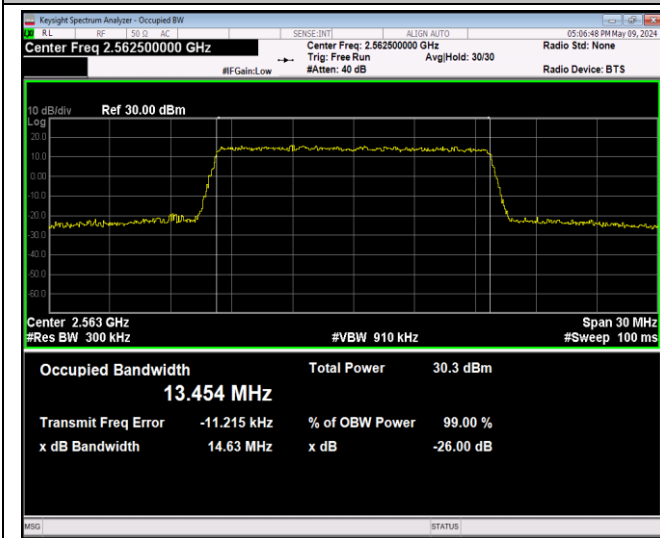

Band7-15MHz-64QAM-20825-75RB#0-PASS

Band7-15MHz-64QAM-21375-75RB#0-PASS