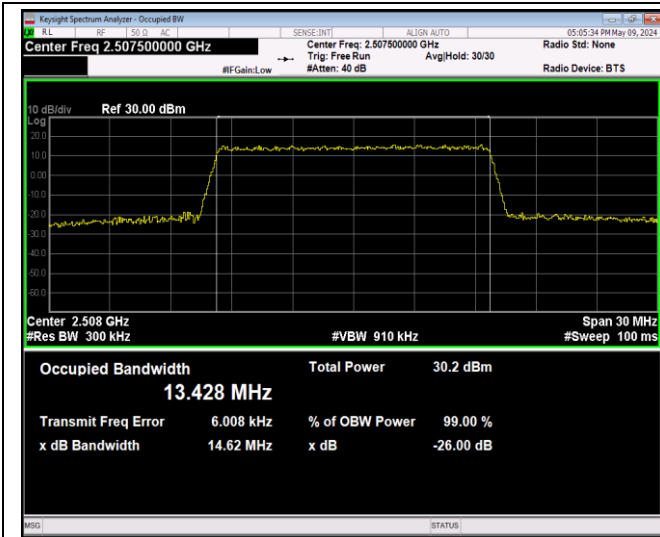

Band7-15MHz-QPSK-20825-75RB#0-PASS

Band7-15MHz-QPSK-21100-75RB#0-PASS

Band7-15MHz-QPSK-21375-75RB#0-PASS

Band7-15MHz-16QAM-20825-75RB#0-PASS

Band7-15MHz-16QAM-21100-75RB#0-PASS

Band7-15MHz-16QAM-21375-75RB#0-PASS