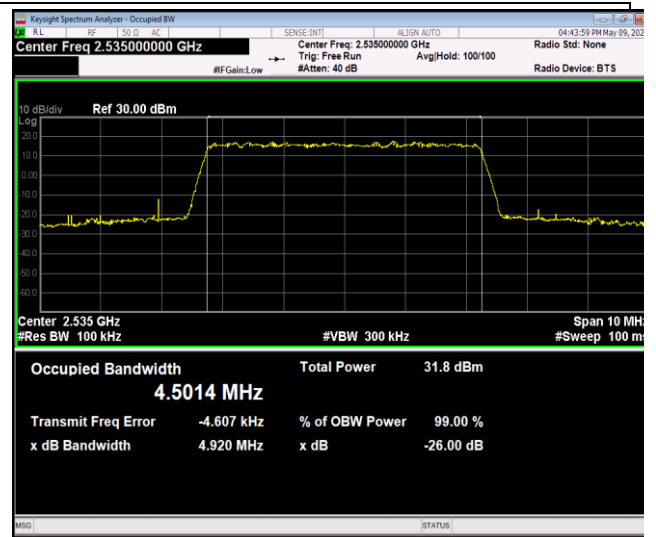

Band5-10MHz-64QAM-20600-50RB#0-PASS

Band7-5MHz-QPSK-21100-25RB#0-PASS