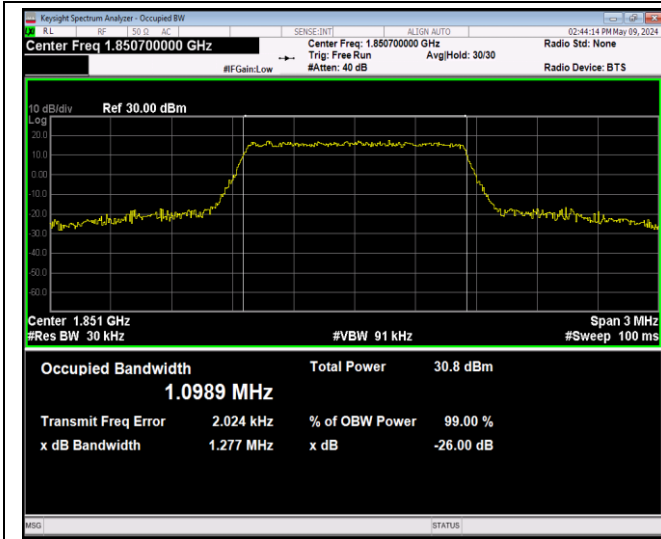

Test Graphs

Band2-1.4MHz-QPSK-18607-6RB#0-PASS