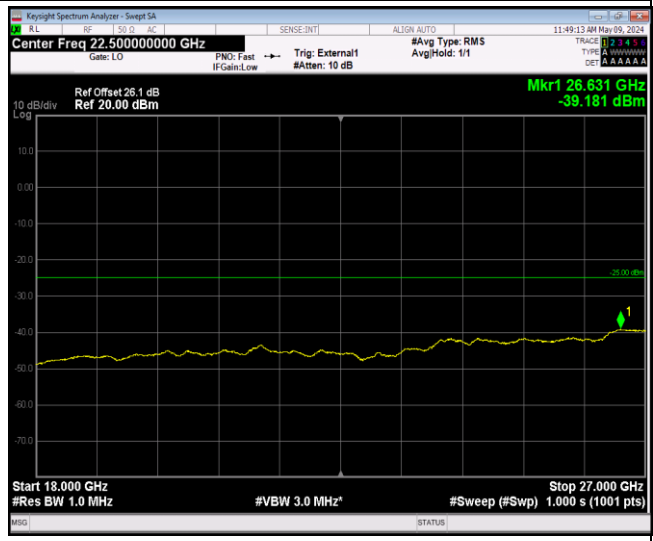

Band41_5MHz_QPSK_40640_1RB#0_30~1000_30~1000

Band41_5MHz_QPSK_40640_1RB#0_18000~27000_18000