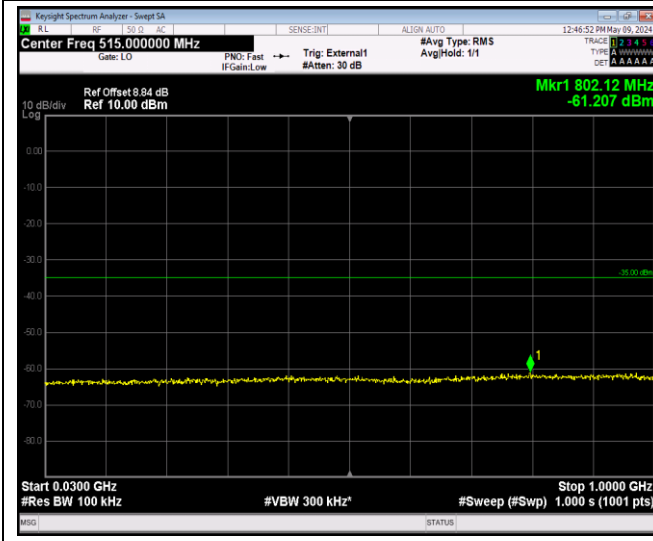

Band41_20MHz_QPSK_41140_1RB#0_1000~18000_1000~18000

Band41_20MHz_16QAM_40140_1RB#0_30~1000_30~1000