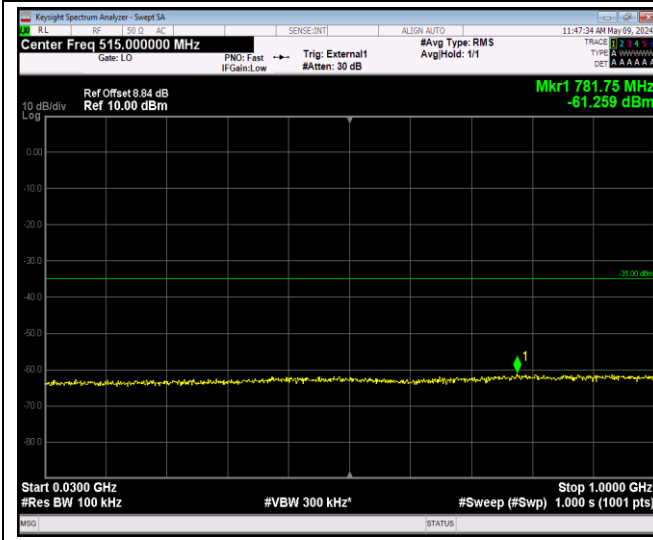

Band41_5MHz_16QAM_41215_1RB#0_1000~18000_100
0~18000

Band41_5MHz_64QAM_40065_1RB#0_30~1000_30~100
0