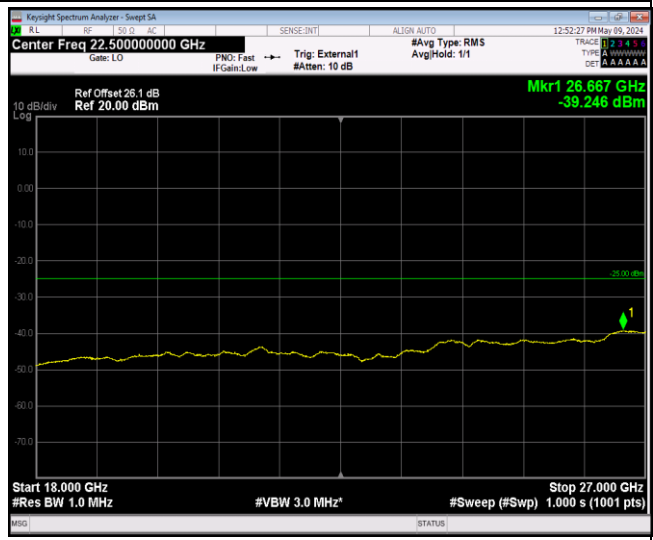

Band41_20MHz_QPSK_41140_1RB#0_30~1000_30~1000

Band41_20MHz_QPSK_41140_1RB#0_18000~27000_18000~27000