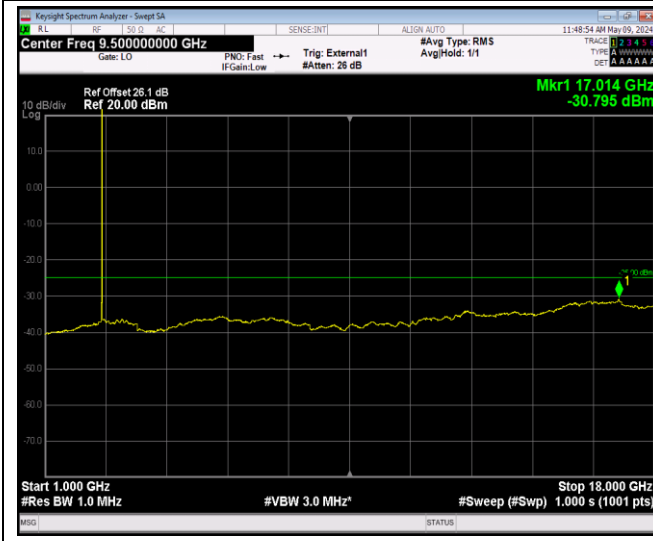

Band41_5MHz_QPSK_40065_1RB#0_18000~27000_18000~27000

Band41_5MHz_QPSK_40640_1RB#0_1000~18000_1000