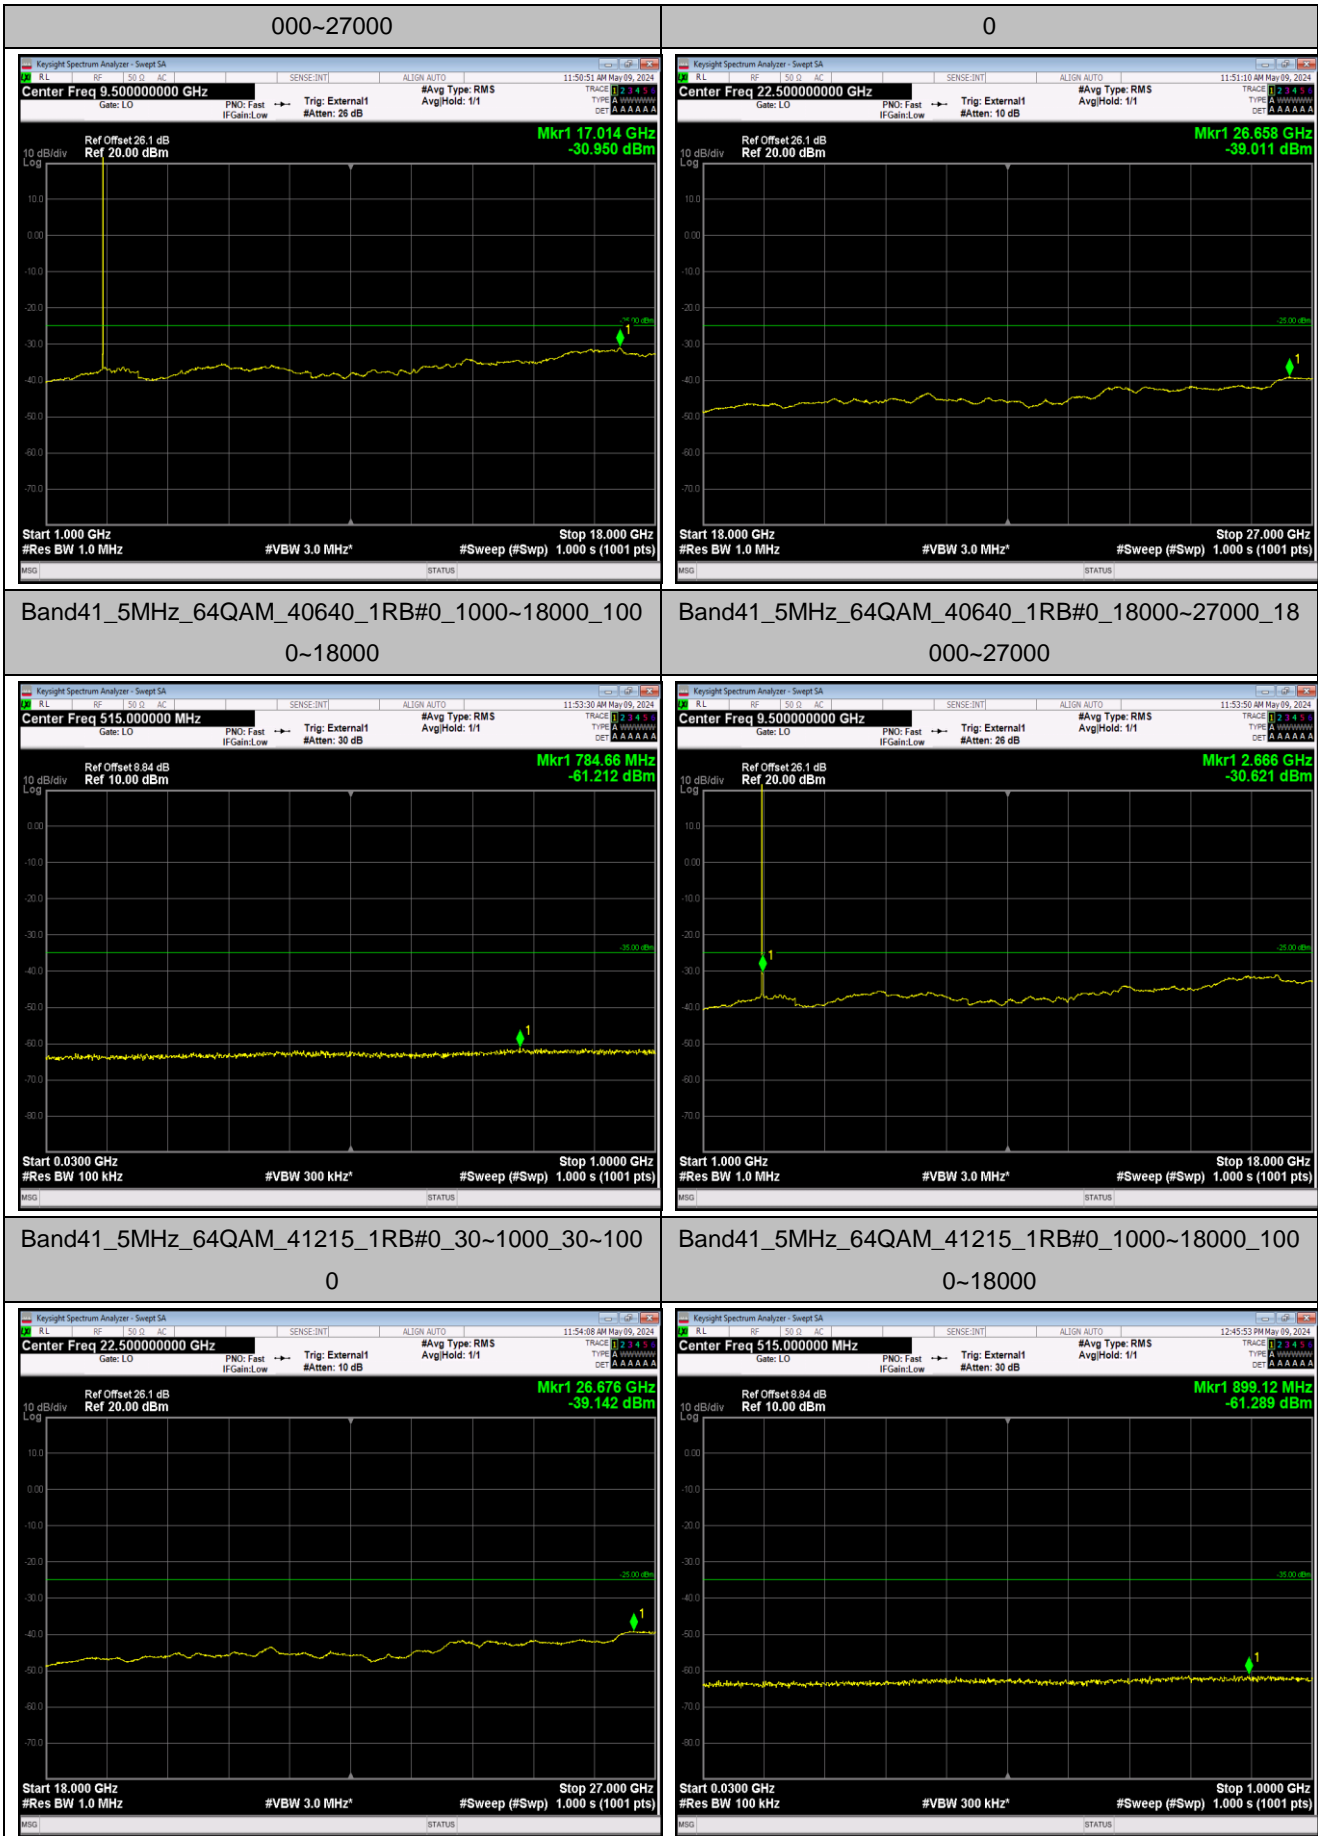

Band41_5MHz_64QAM_40065_1RB#0_18000~27000_18

Band41_5MHz_64QAM_40640_1RB#0_30~1000_30~100