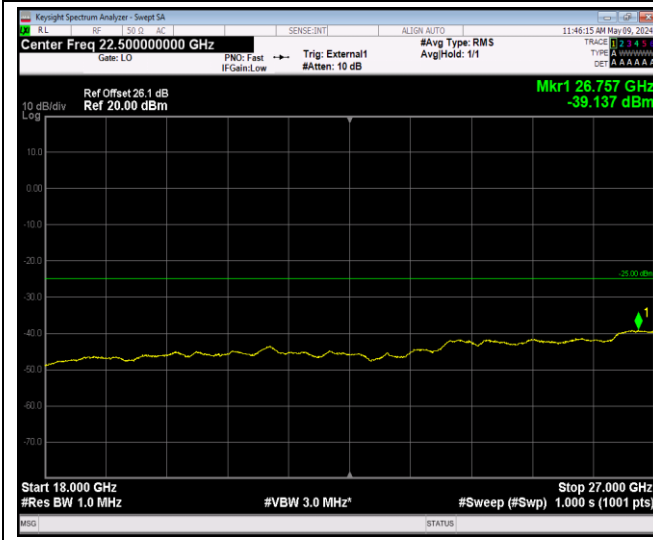

Band7\_20MHz\_16QAM\_20850\_1RB#0\_30~1000\_30~100

Band7\_20MHz\_16QAM\_20850\_1RB#0\_1000~27000\_100

Band41\_5MHz\_QPSK\_40065\_1RB#0\_30~1000\_30~1000

Band41\_5MHz\_QPSK\_40065\_1RB#0\_1000~18000\_1000~18000