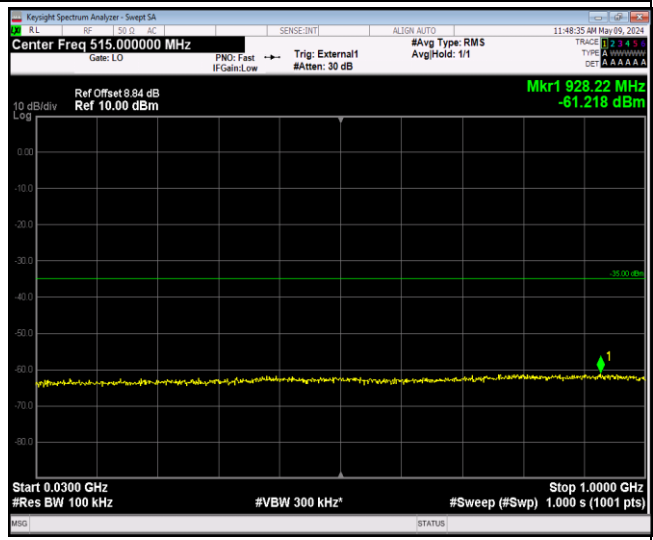

Band41_5MHz_QPSK_40065_1RB#0_1000~18000_1000~18000

Band41_5MHz_QPSK_40640_1RB#0_30~1000_30~1000