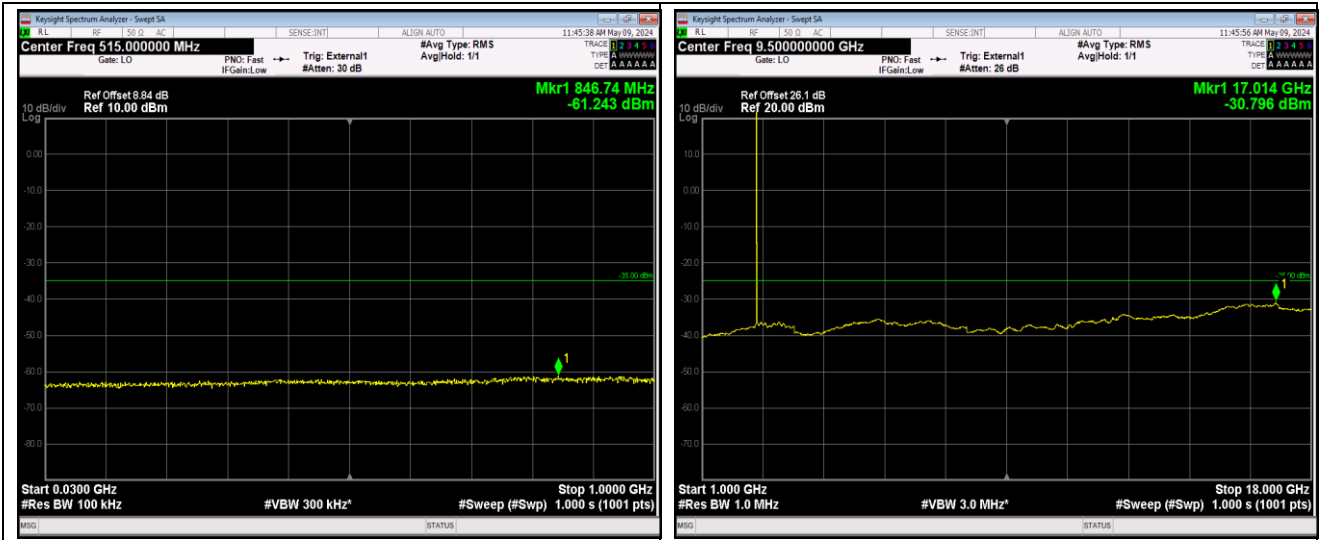

Band41_5MHz_QPSK_40065_1RB#0_30~1000_30~1000

Band41_5MHz_QPSK_40065_1RB#0_1000~18000_1000~18000