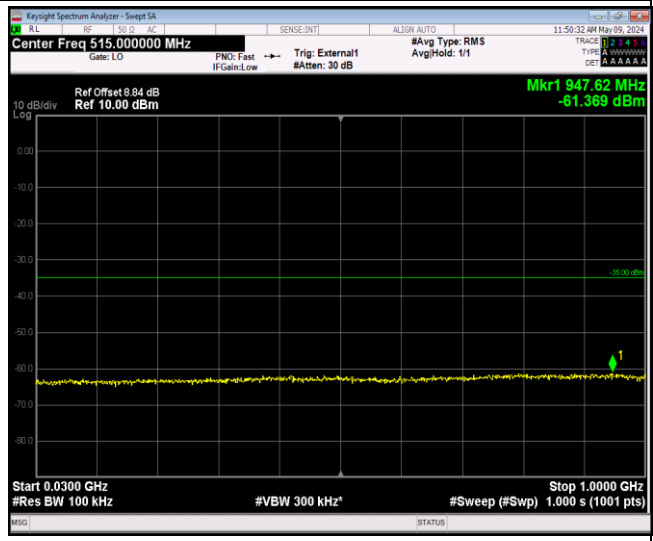

Band41_5MHz_64QAM_40065_1RB#0_1000~18000_100
0~18000

Band41_5MHz_64QAM_40640_1RB#0_30~1000_30~100