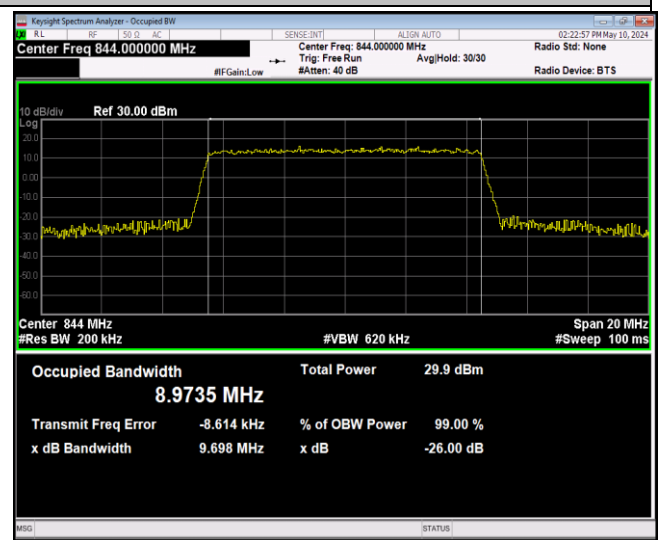

Band5-10MHz-16QAM-20450-50RB#0-PASS

Band5-10MHz-16QAM-20525-50RB#0-PASS

Band5-10MHz-16QAM-20600-50RB#0-PASS

Band5-10MHz-64QAM-20450-50RB#0-PASS

Band5-10MHz-64QAM-20525-50RB#0-PASS

Band5-10MHz-64QAM-20600-50RB#0-PASS