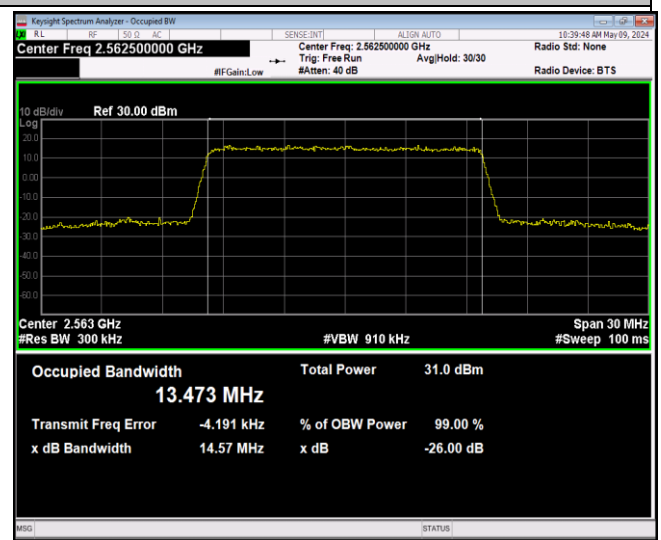

Band7-15MHz-QPSK-20825-75RB#0-PASS

Band7-15MHz-QPSK-21100-75RB#0-PASS

Band7-15MHz-QPSK-21375-75RB#0-PASS

Band7-15MHz-16QAM-20825-75RB#0-PASS

Band7-15MHz-16QAM-21100-75RB#0-PASS

Band7-15MHz-16QAM-21375-75RB#0-PASS