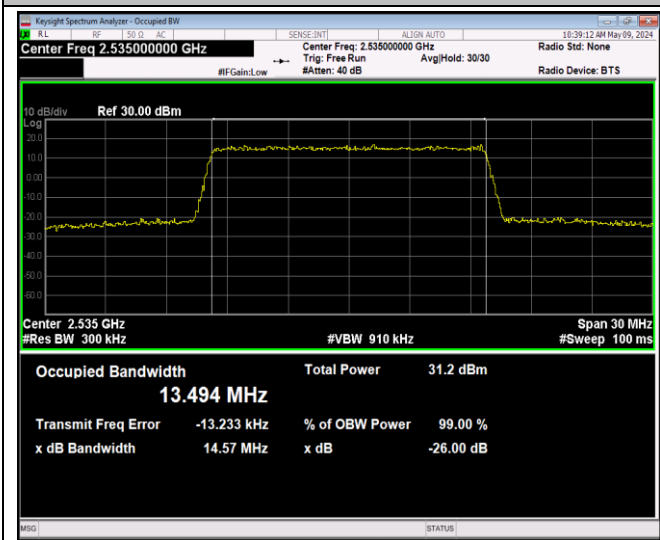

Band7-15MHz-QPSK-20825-75RB#0-PASS

Band7-15MHz-QPSK-21100-75RB#0-PASS

Band7-15MHz-QPSK-21375-75RB#0-PASS

Band7-15MHz-16QAM-20825-75RB#0-PASS

Band7-15MHz-16QAM-21100-75RB#0-PASS

Band7-15MHz-16QAM-21375-75RB#0-PASS