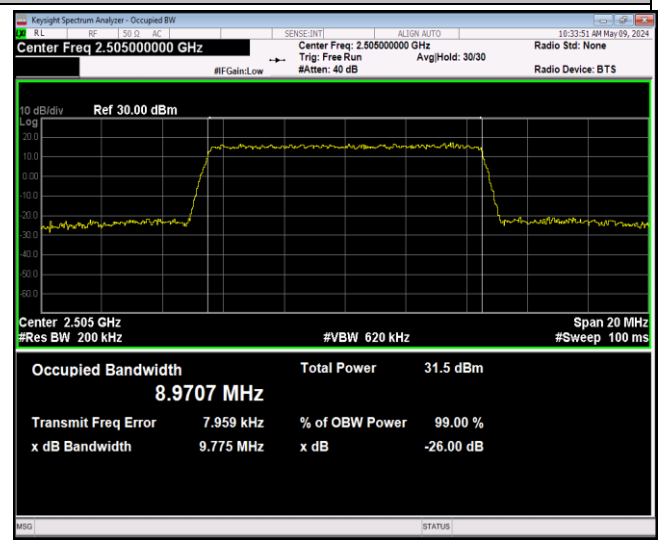

Band7-5MHz-64QAM-21100-25RB#0-PASS

Band7-10MHz-QPSK-20800-50RB#0-PASS