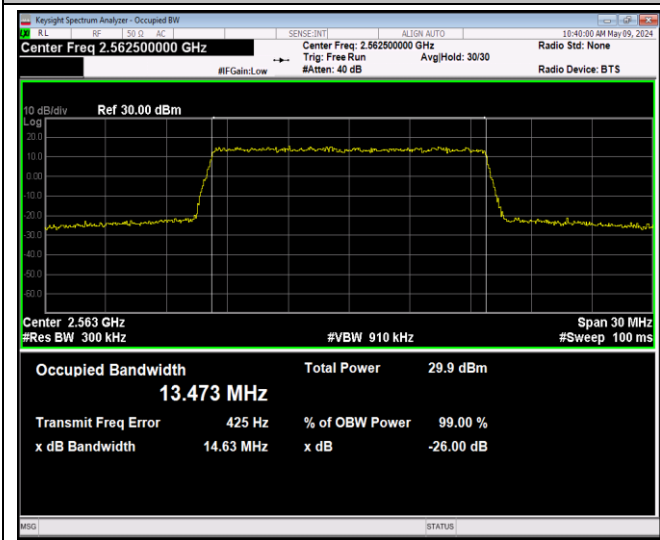

Band7-15MHz-64QAM-20825-75RB#0-PASS

Band7-15MHz-64QAM-21375-75RB#0-PASS