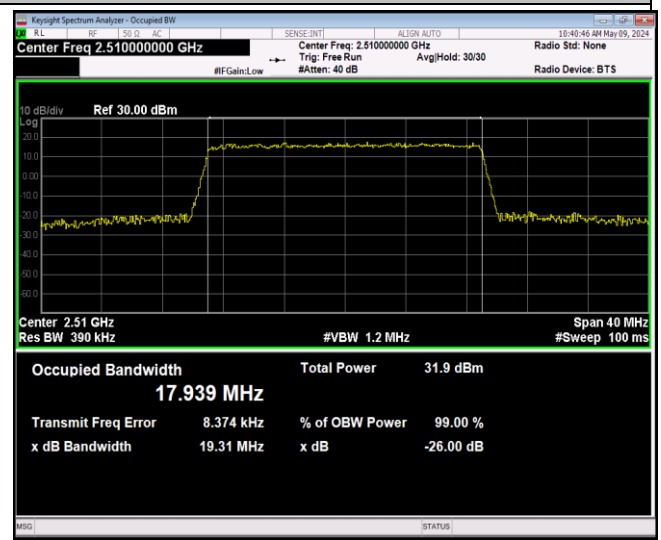

Band7-15MHz-64QAM-21100-75RB#0-PASS

Band7-20MHz-QPSK-20850-100RB#0-PASS