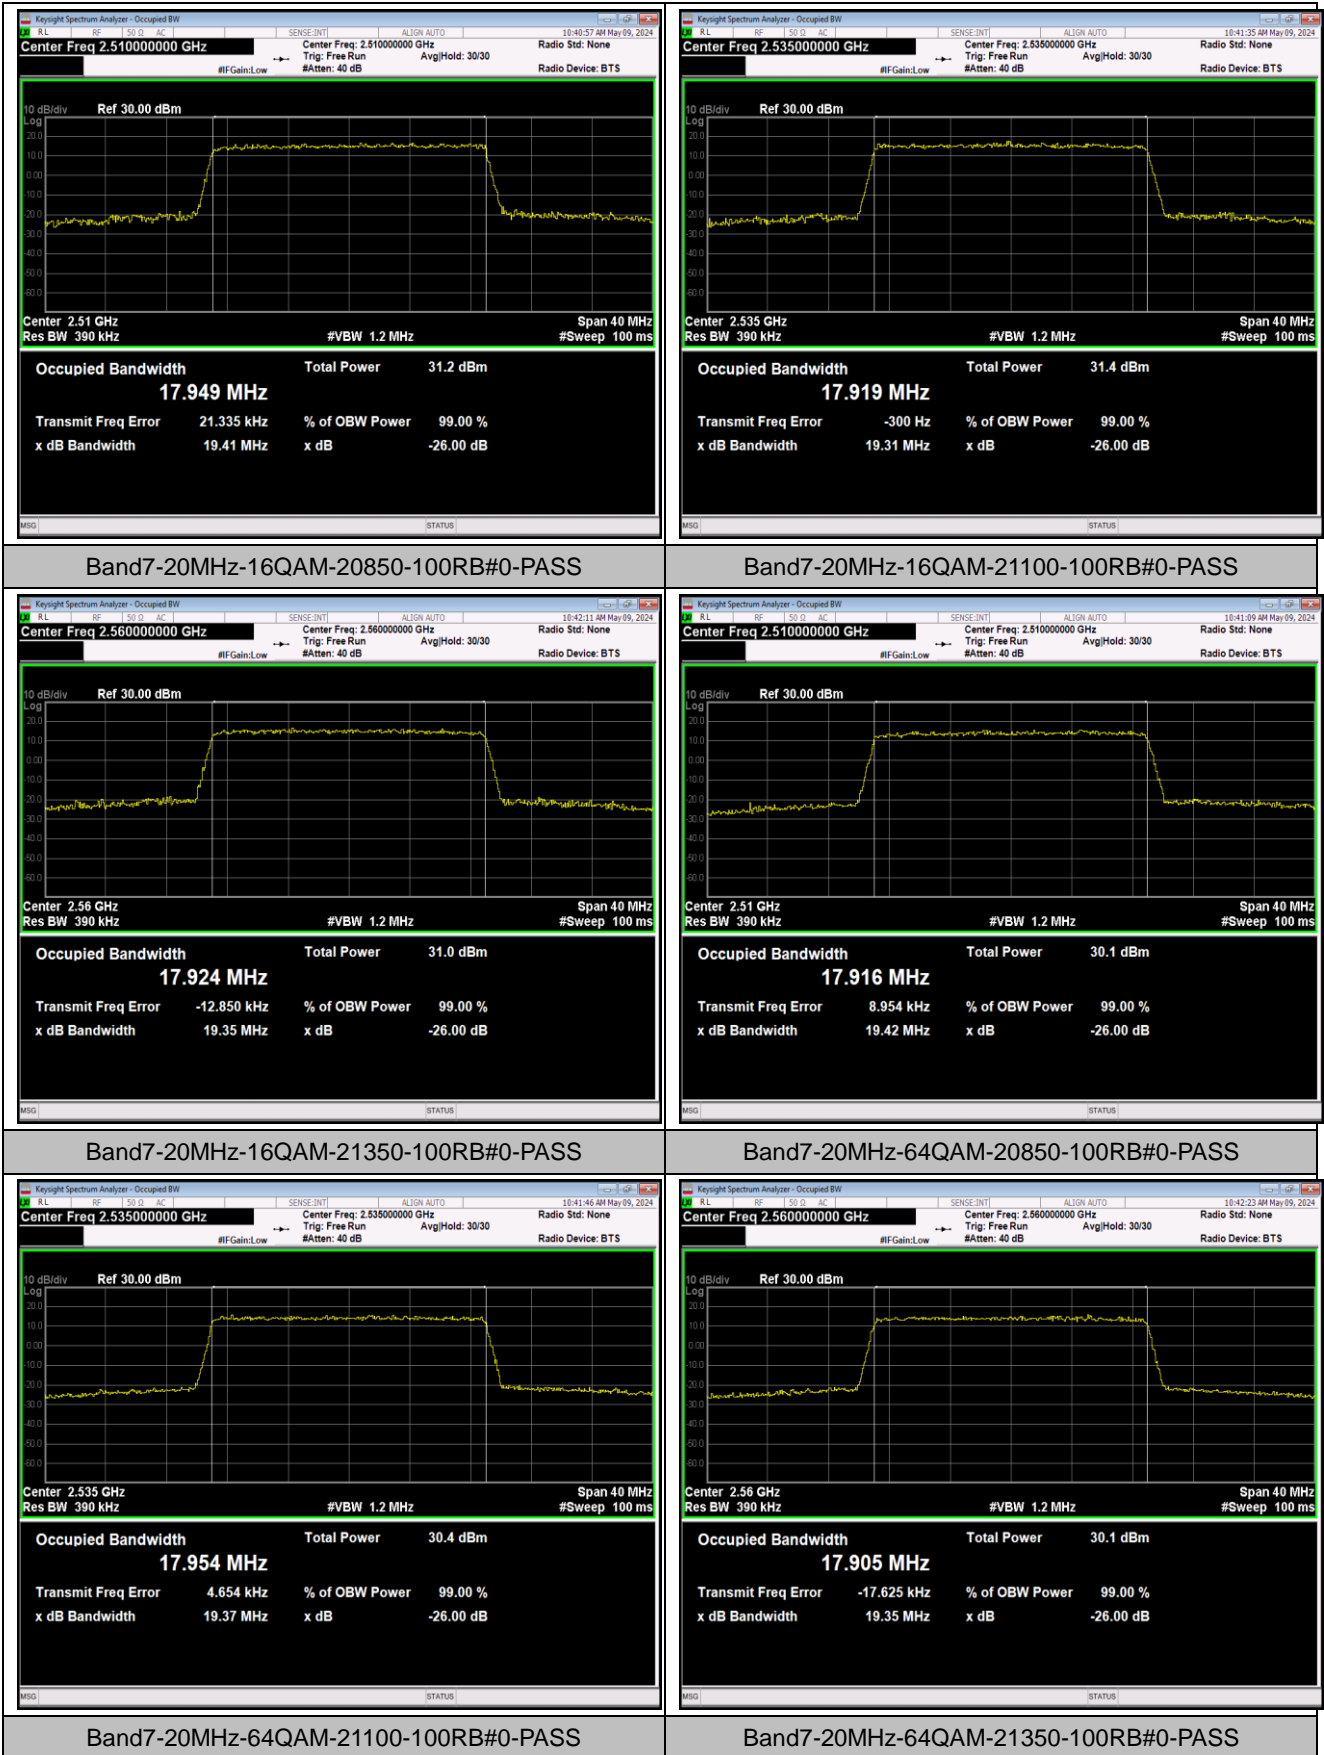

Band7-15MHz-64QAM-20825-75RB#0-PASS

Band7-15MHz-64QAM-21100-75RB#0-PASS

Band7-15MHz-64QAM-21375-75RB#0-PASS

Band7-20MHz-QPSK-20850-100RB#0-PASS

Band7-20MHz-QPSK-21100-100RB#0-PASS

Band7-20MHz-QPSK-21350-100RB#0-PASS