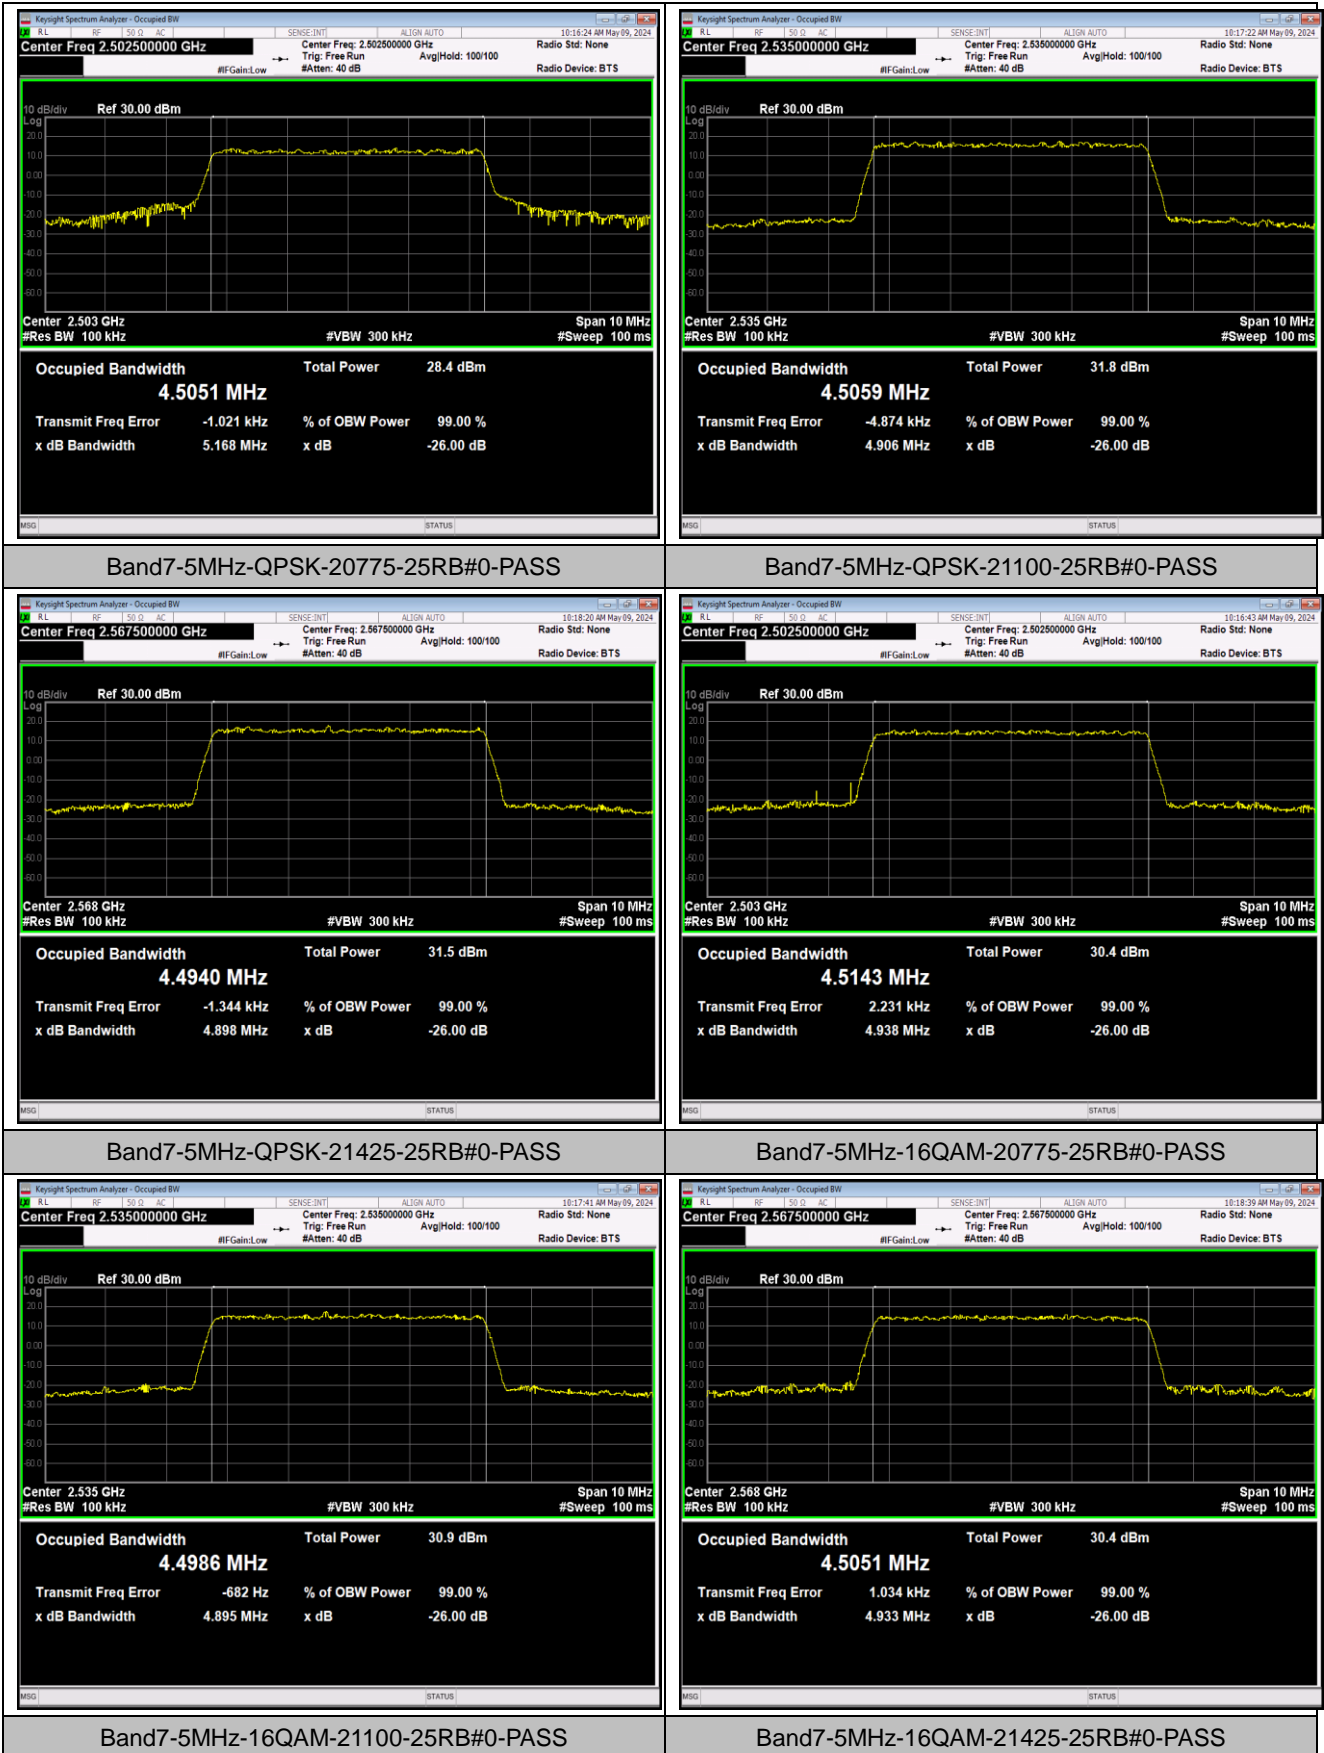

Band5-10MHz-16QAM-20450-50RB#0-PASS

Band5-10MHz-16QAM-20525-50RB#0-PASS

Band5-10MHz-16QAM-20600-50RB#0-PASS

Band5-10MHz-64QAM-20450-50RB#0-PASS

Band5-10MHz-64QAM-20525-50RB#0-PASS

Band5-10MHz-64QAM-20600-50RB#0-PASS