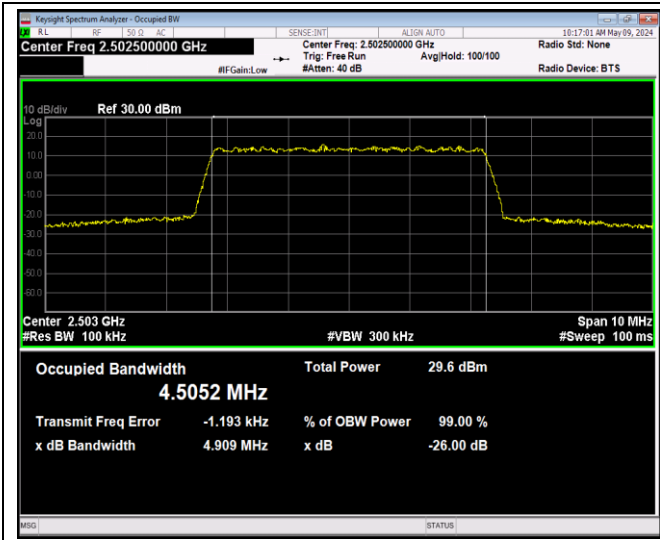

Band5-10MHz-16QAM-20450-50RB#0-PASS

Band5-10MHz-16QAM-20525-50RB#0-PASS

Band5-10MHz-16QAM-20600-50RB#0-PASS

Band5-10MHz-64QAM-20450-50RB#0-PASS

Band5-10MHz-64QAM-20525-50RB#0-PASS

Band5-10MHz-64QAM-20600-50RB#0-PASS