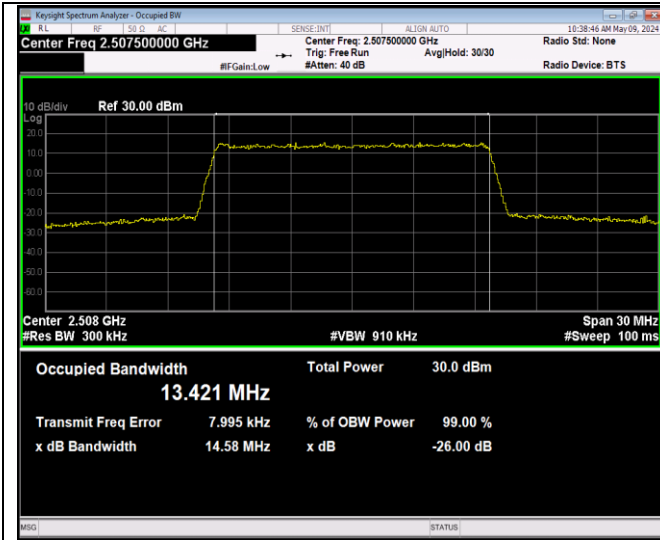

Band7-15MHz-QPSK-20825-75RB#0-PASS

Band7-15MHz-QPSK-21100-75RB#0-PASS

Band7-15MHz-QPSK-21375-75RB#0-PASS

Band7-15MHz-16QAM-20825-75RB#0-PASS

Band7-15MHz-16QAM-21100-75RB#0-PASS

Band7-15MHz-16QAM-21375-75RB#0-PASS