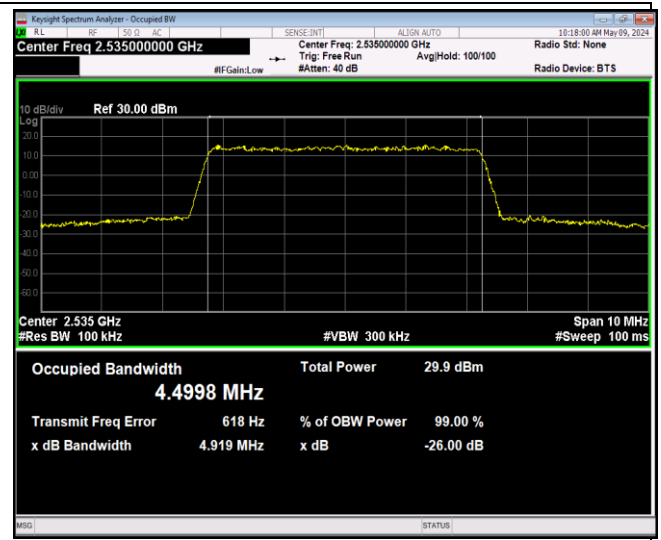

Band7-5MHz-64QAM-21100-25RB#0-PASS