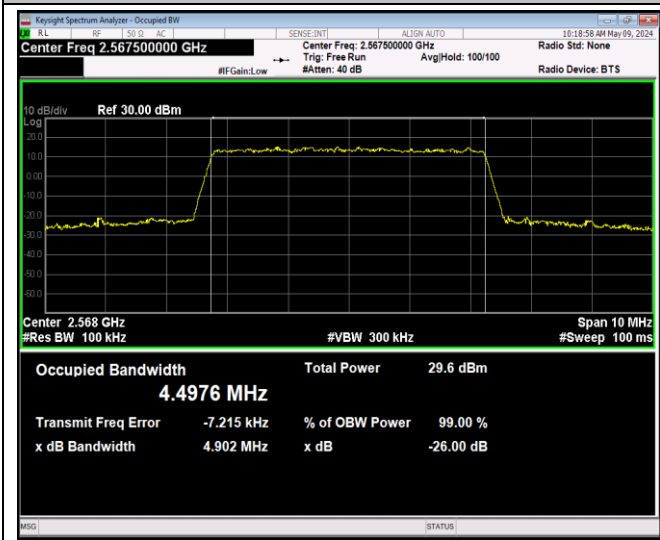

Band7-5MHz-64QAM-20775-25RB#0-PASS

Band7-5MHz-64QAM-21425-25RB#0-PASS