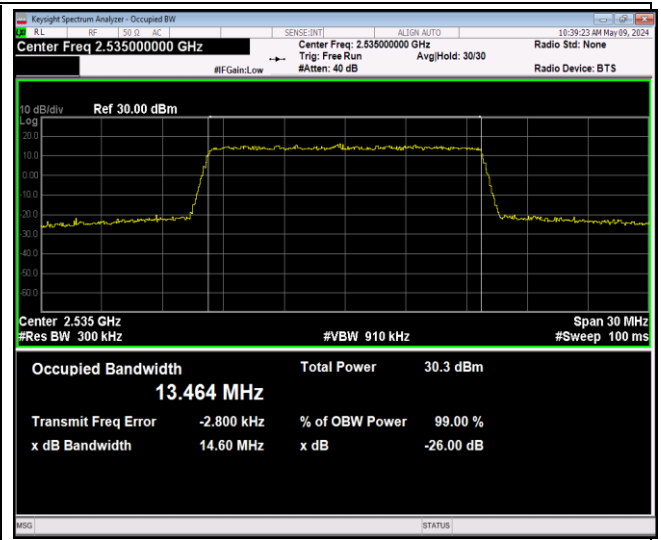

Band7-15MHz-16QAM-21375-75RB#0-PASS

Band7-15MHz-64QAM-21100-75RB#0-PASS