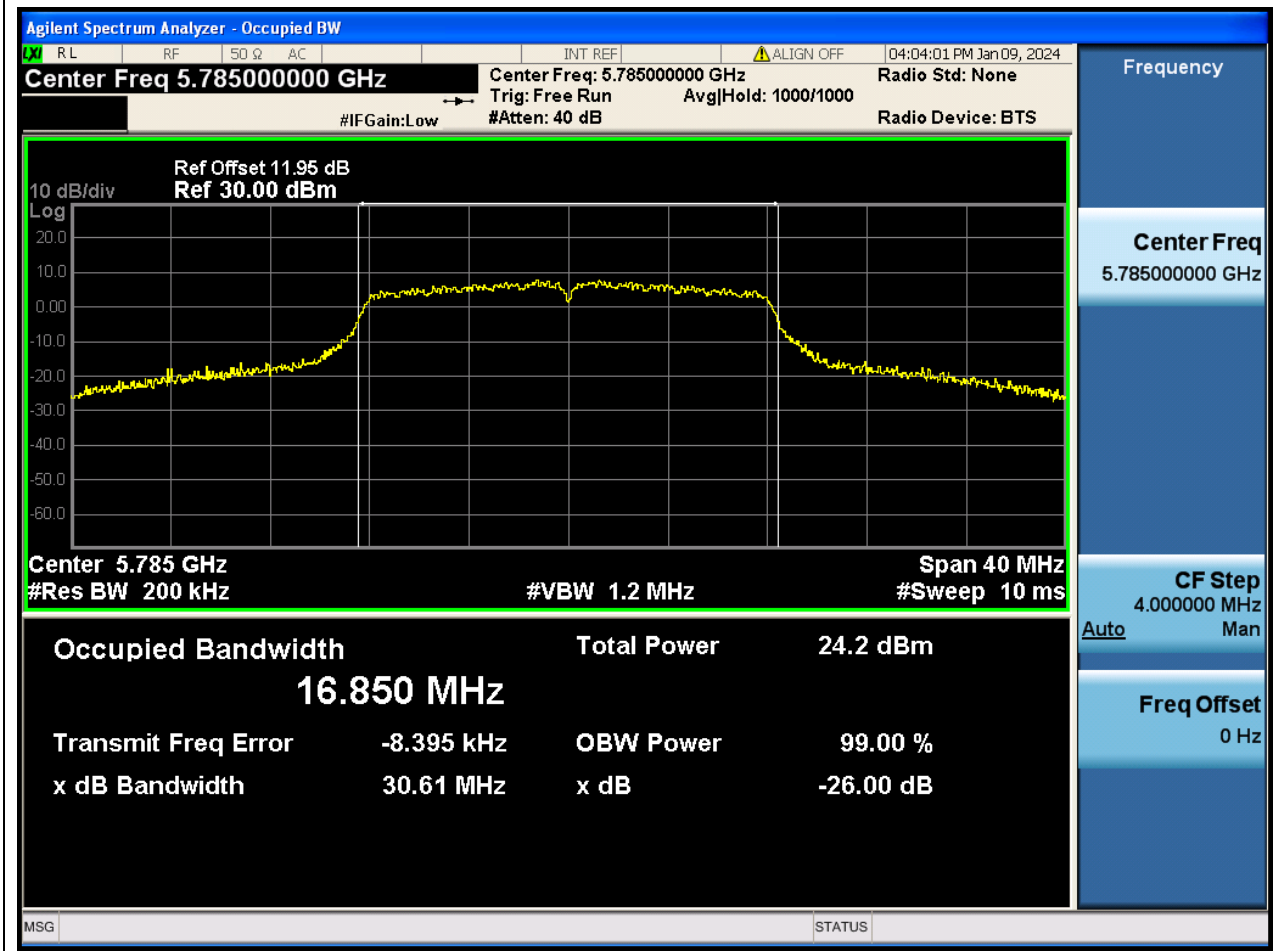

47. 802.11a_20M_U-NII-3_M

47.1. A.2.2-99% Bandwidth(NTNV)

Center Frequency (MHz)	OBW Power (%)	RBW (MHz)	Detector	Limit (MHz)	OBW (MHz)	Verdict
5785	99	0.2	Peak	0	16.850184	N/A