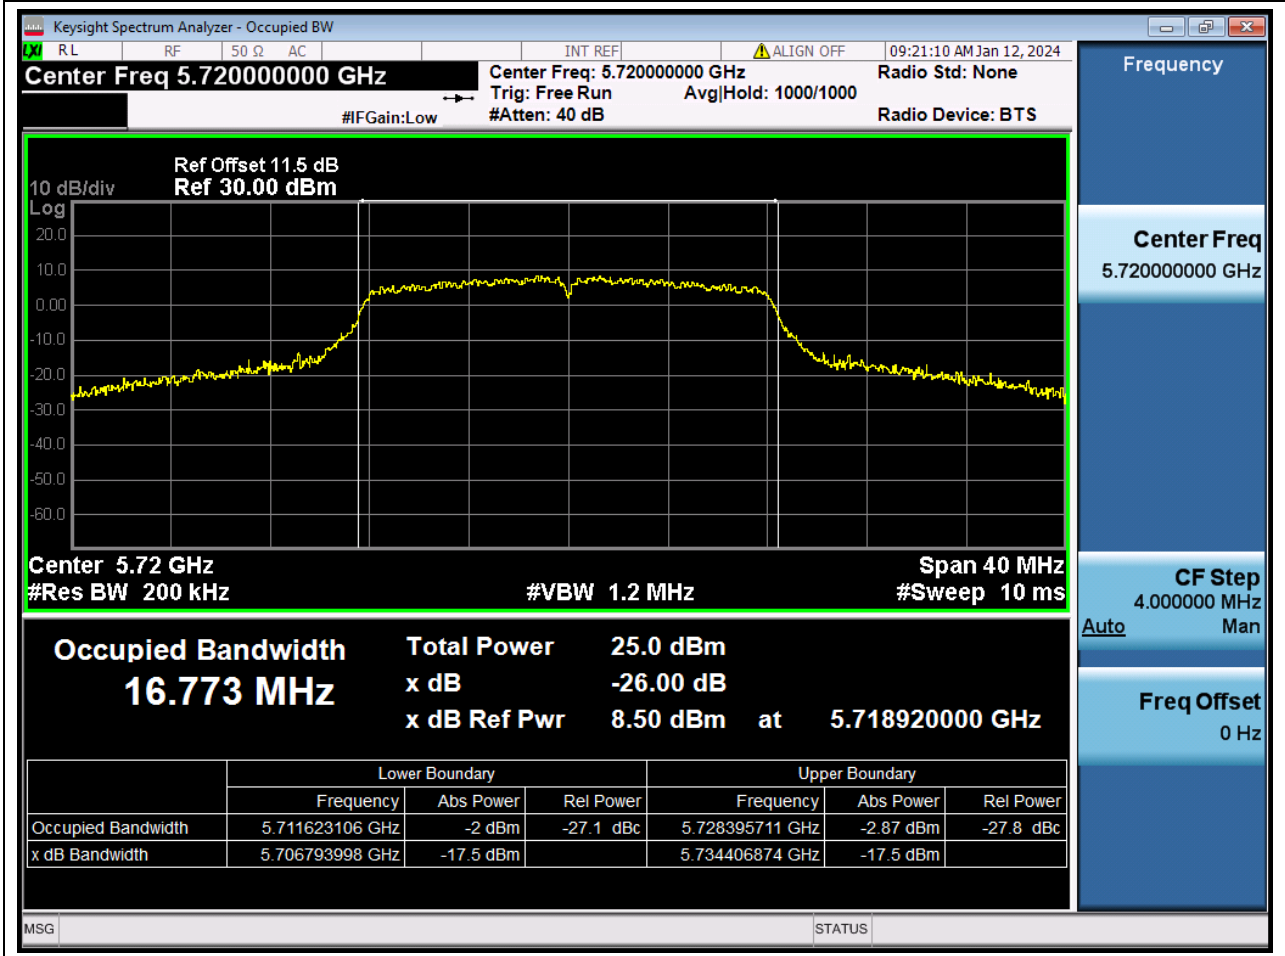

1. 802.11a_20M_U-NII-2C_CH144

1.1. A.2.2-99% Bandwidth(NTNV)

Center Frequency (MHz)	OBW Power (%)	RBW (MHz)	Detector	Limit (MHz)	OBW (MHz)	Verdict
5720	99	0.2	Peak	0	16.772604	N/A