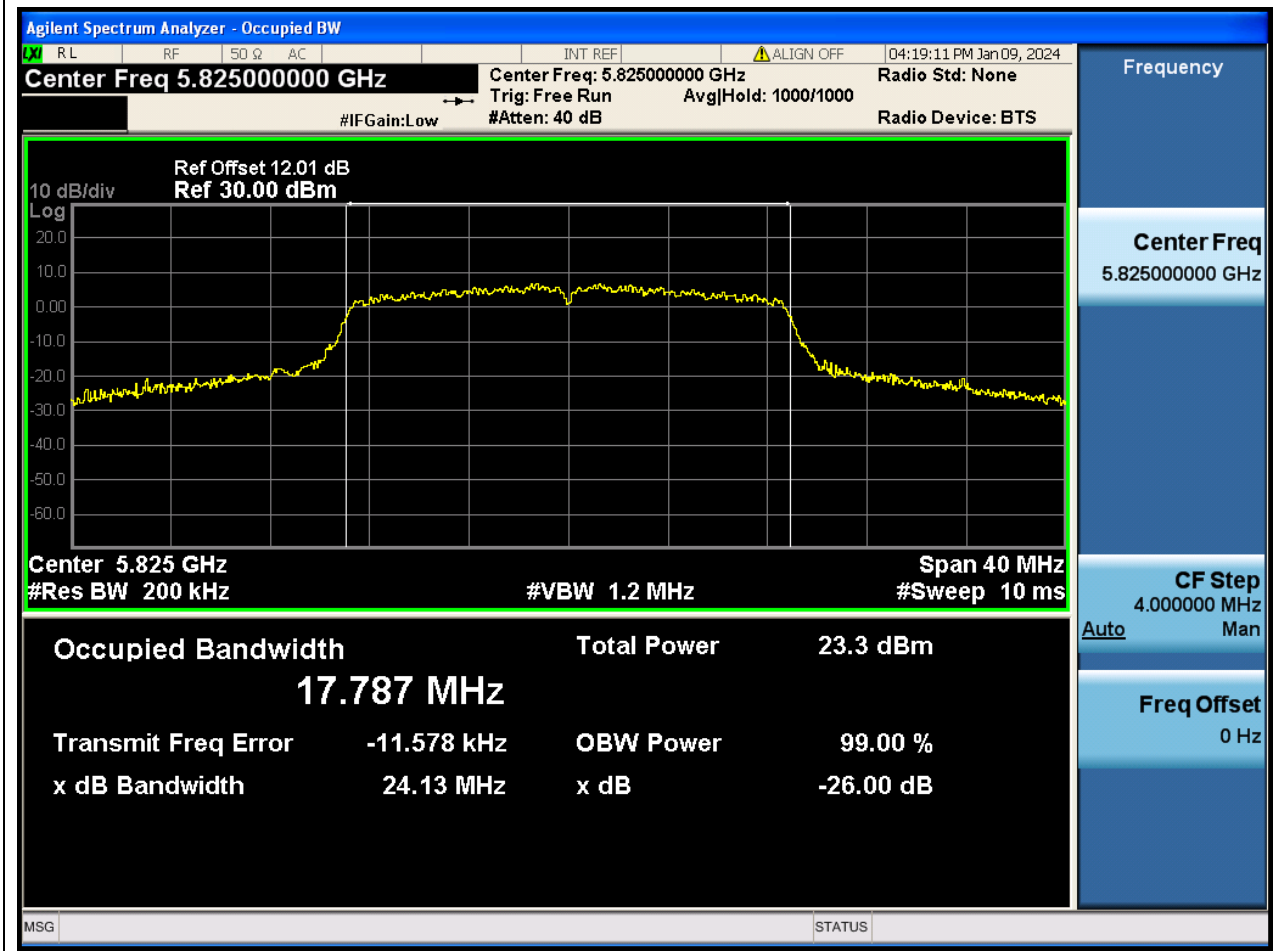

51. 802.11n_20M_U-NII-3_H

51.1. A.2.2-99% Bandwidth(NTNV)

Center Frequency (MHz)	OBW Power (%)	RBW (MHz)	Detector	Limit (MHz)	OBW (MHz)	Verdict
5825	99	0.2	Peak	0	17.787475	N/A