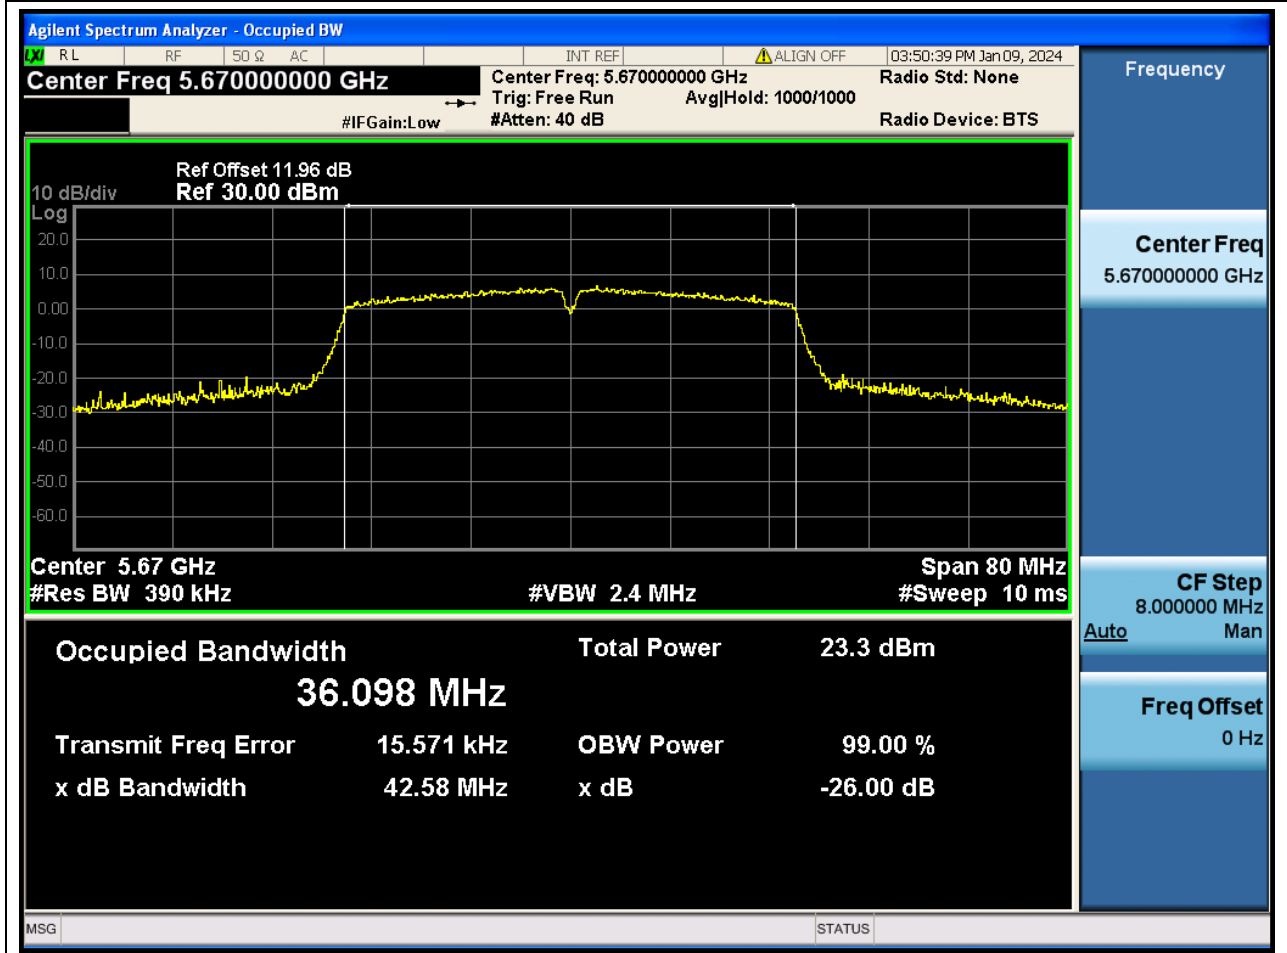

43. 802.11ac_40M_U-NII-2C_H

43.1. A.2.2-99% Bandwidth(NTNV)

Center Frequency (MHz)	OBW Power (%)	RBW (MHz)	Detector	Limit (MHz)	OBW (MHz)	Verdict
5670	99	0.39	Peak	0	36.09751	N/A