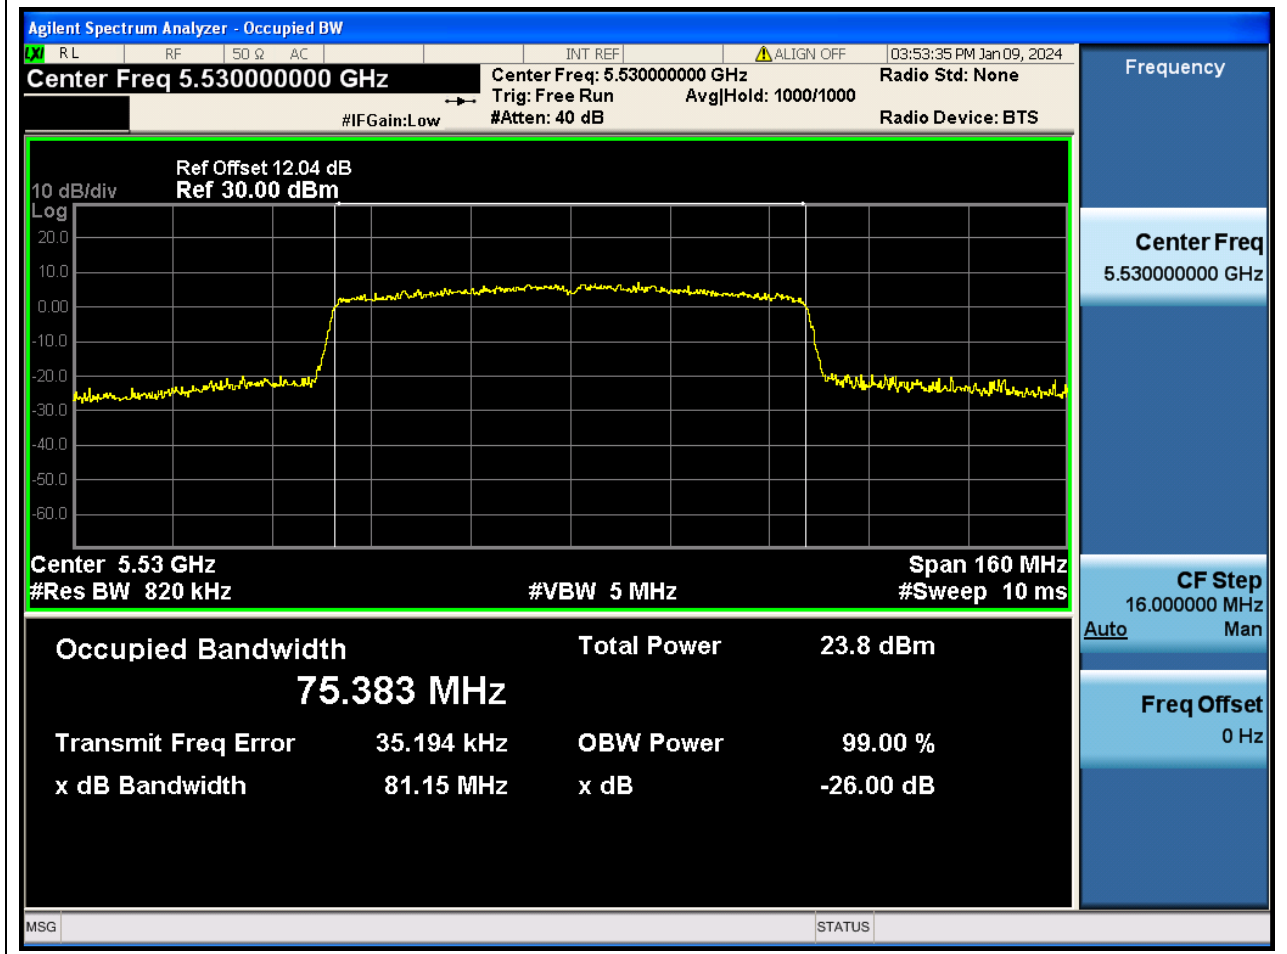

44. 802.11ac_80M_U-NII-2C_L

44.1. A.2.2-99% Bandwidth(NTNV)

Center Frequency (MHz)	OBW Power (%)	RBW (MHz)	Detector	Limit (MHz)	OBW (MHz)	Verdict
5530	99	0.82	Peak	0	75.382811	N/A