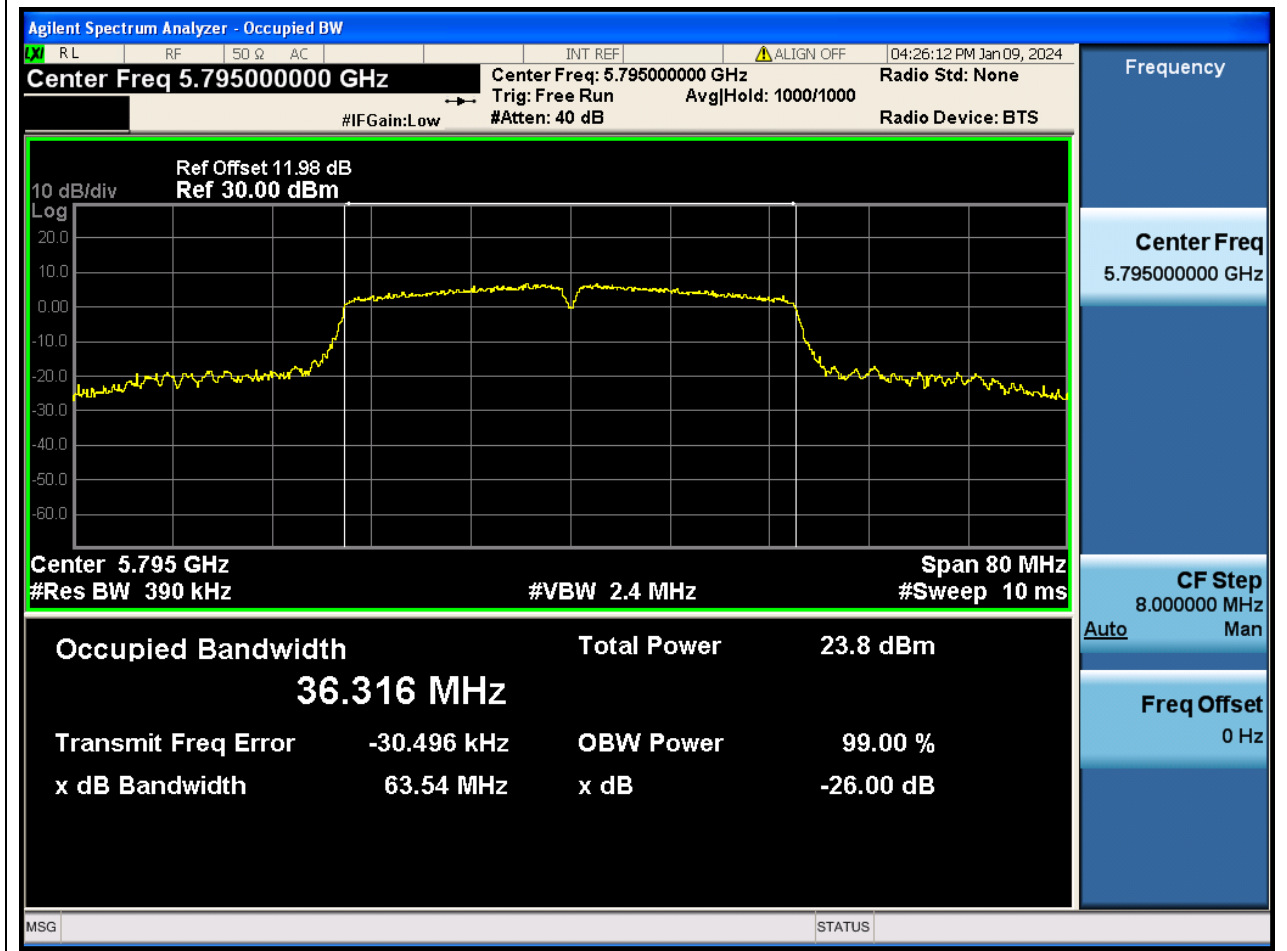

53. 802.11n_40M_U-NII-3_H

53.1. A.2.2-99% Bandwidth(NTNV)

Center Frequency (MHz)	OBW Power (%)	RBW (MHz)	Detector	Limit (MHz)	OBW (MHz)	Verdict
5795	99	0.39	Peak	0	36.316282	N/A