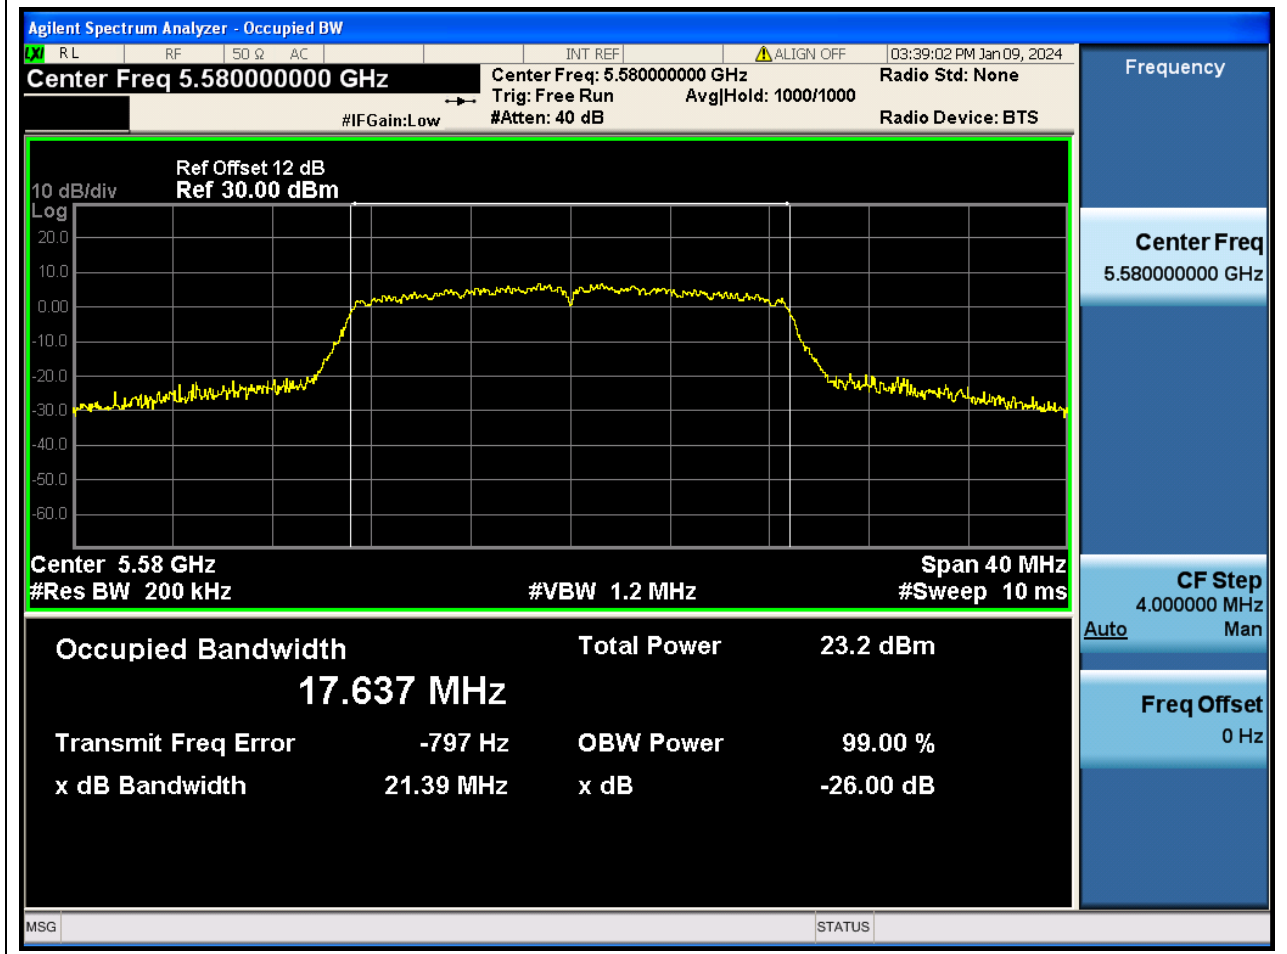

39. 802.11ac_20M_U-NII-2C_M

39.1. A.2.2-99% Bandwidth(NTNV)

Center Frequency (MHz)	OBW Power (%)	RBW (MHz)	Detector	Limit (MHz)	OBW (MHz)	Verdict
5580	99	0.2	Peak	0	17.636678	N/A