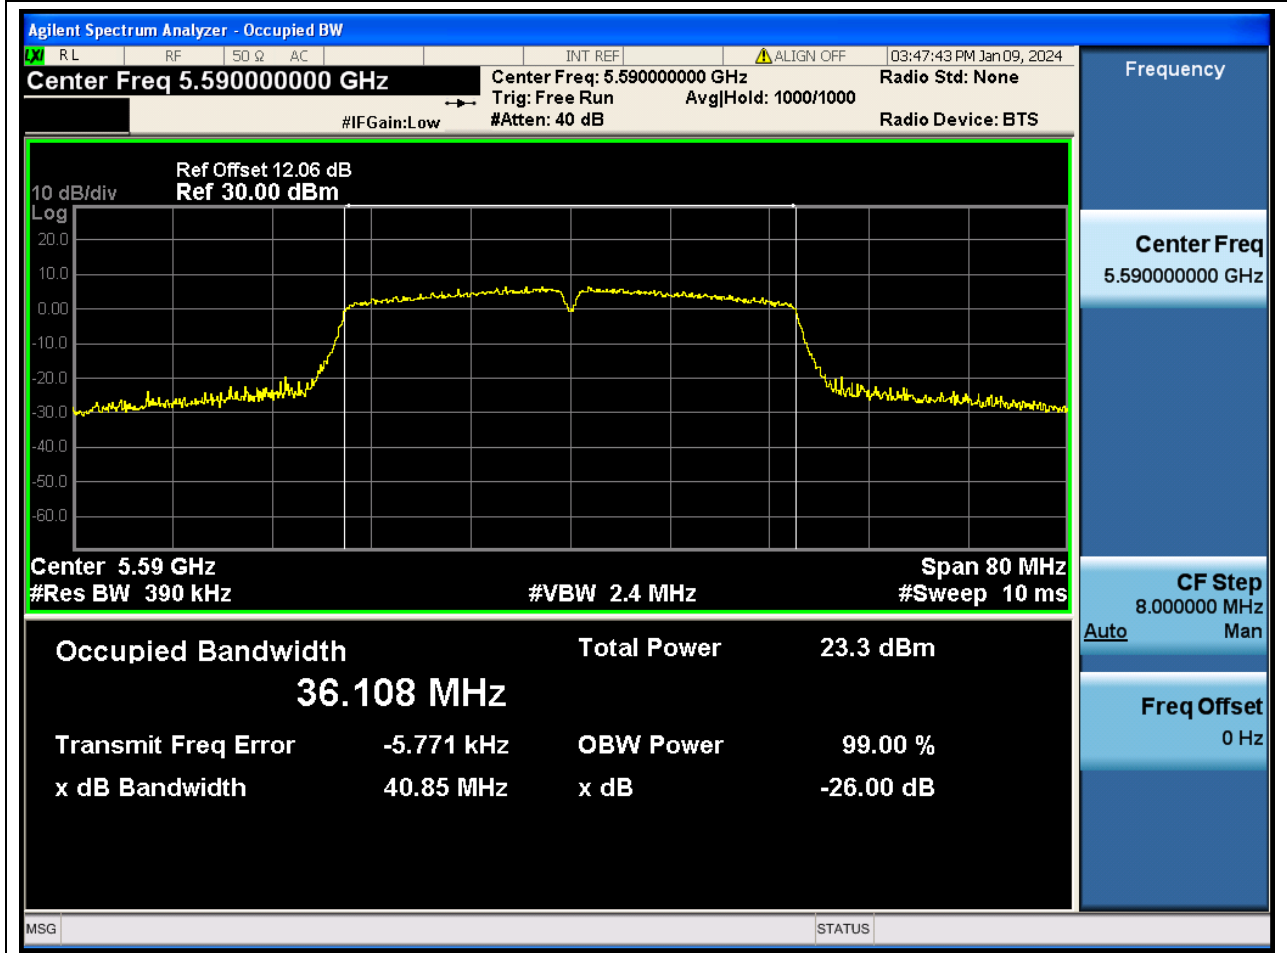

42. 802.11ac_40M_U-NII-2C_M

42.1. A.2.2-99% Bandwidth(NTNV)

Center Frequency (MHz)	OBW Power (%)	RBW (MHz)	Detector	Limit (MHz)	OBW (MHz)	Verdict
5590	99	0.39	Peak	0	36.10764	N/A