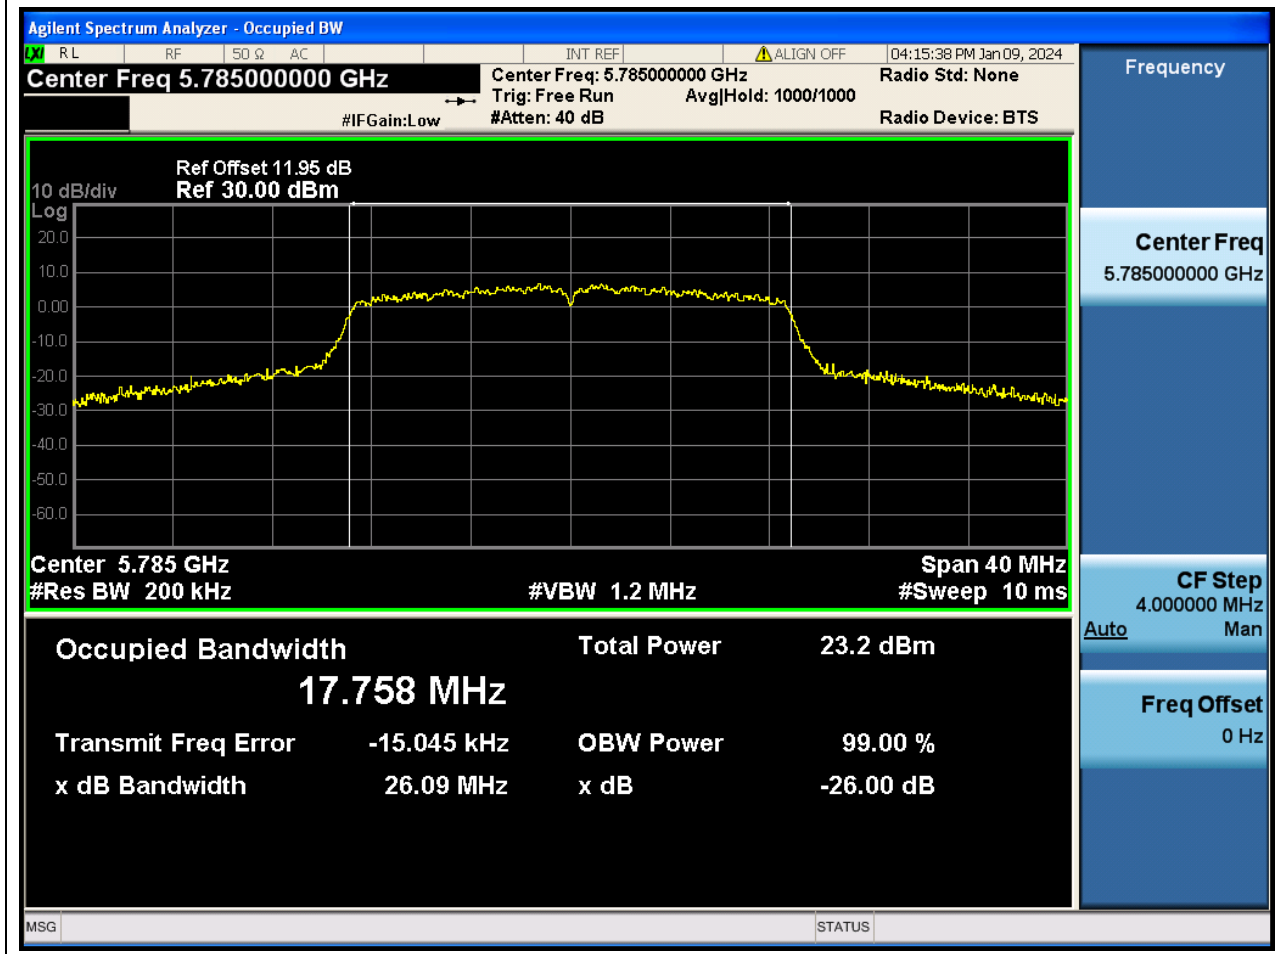

50. 802.11n_20M_U-NII-3_M

50.1. A.2.2-99% Bandwidth(NTNV)

Center Frequency (MHz)	OBW Power (%)	RBW (MHz)	Detector	Limit (MHz)	OBW (MHz)	Verdict
5785	99	0.2	Peak	0	17.757652	N/A