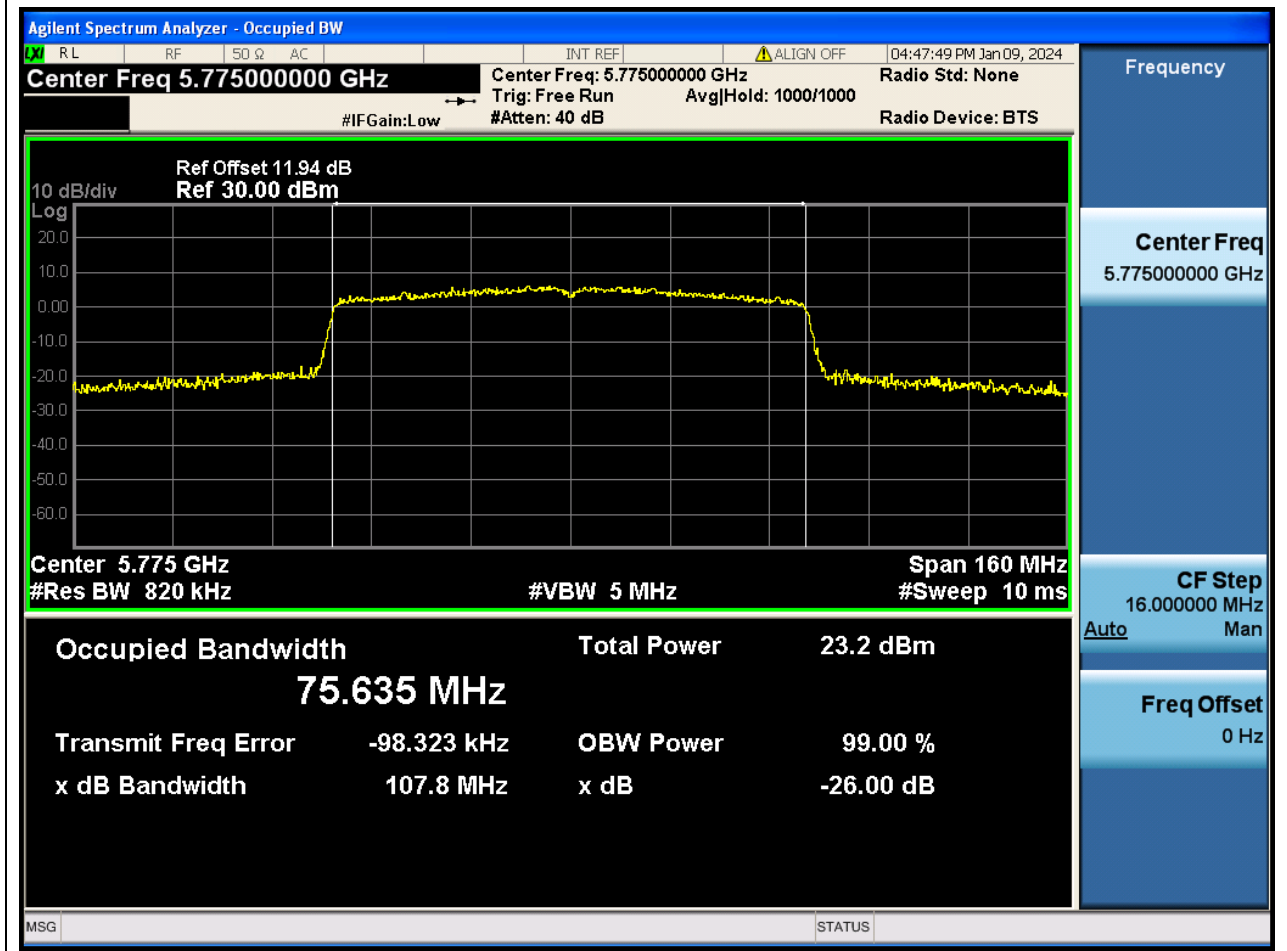

59. 802.11ac_80M_U-NII-3_M

59.1. A.2.2-99% Bandwidth(NTNV)

Center Frequency (MHz)	OBW Power (%)	RBW (MHz)	Detector	Limit (MHz)	OBW (MHz)	Verdict
5775	99	0.82	Peak	0	75.635106	N/A