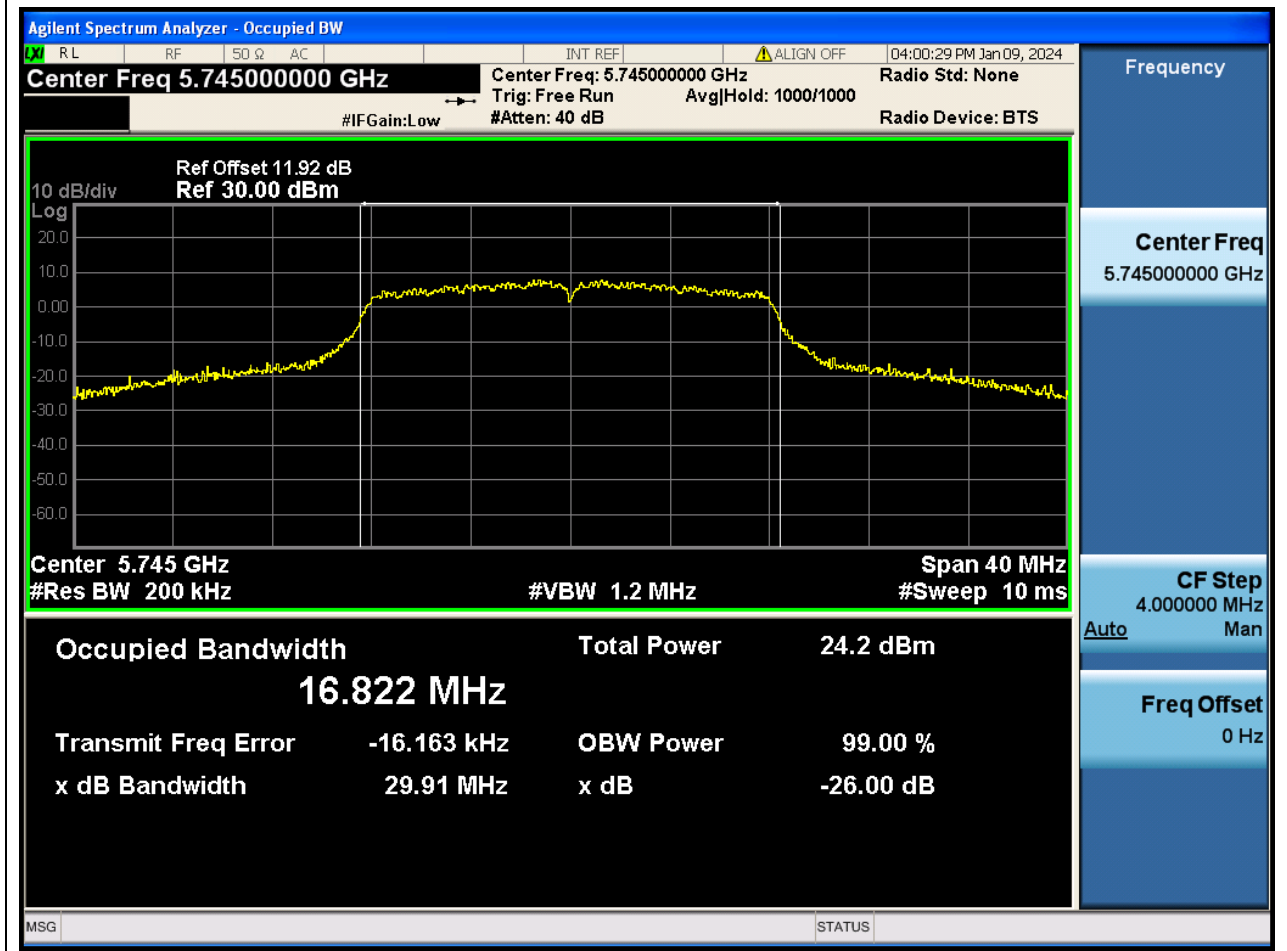

46. 802.11a_20M_U-NII-3_L

46.1. A.2.2-99% Bandwidth(NTNV)

Center Frequency (MHz)	OBW Power (%)	RBW (MHz)	Detector	Limit (MHz)	OBW (MHz)	Verdict
5745	99	0.2	Peak	0	16.822102	N/A