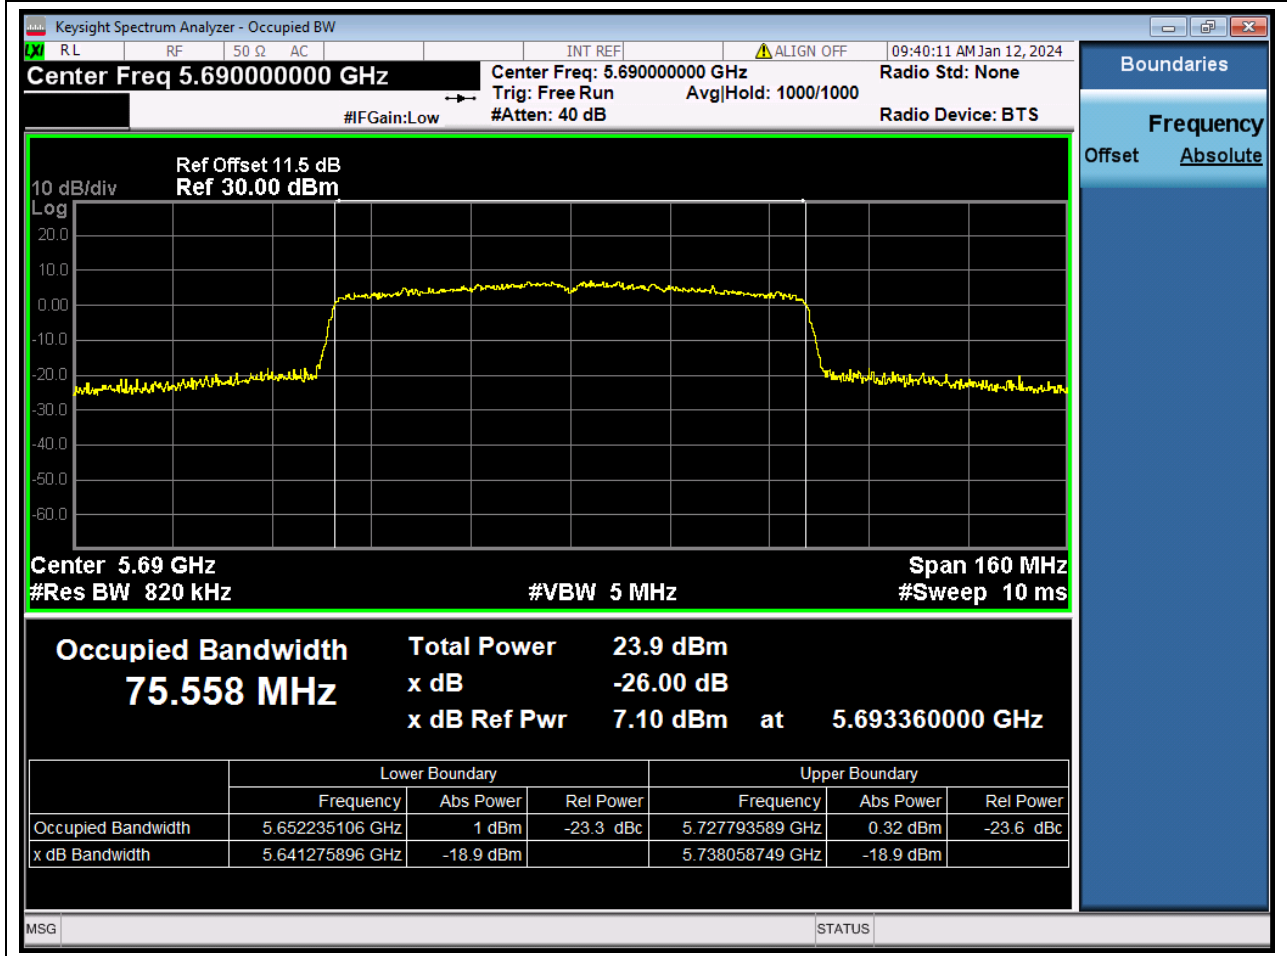

5. 802.11ac_40M_U-NII-2C_CH142

5.1. A.2.2-99% Bandwidth(NTNV)

Center Frequency (MHz)	OBW Power (%)	RBW (MHz)	Detector	Limit (MHz)	OBW (MHz)	Verdict
5710	99	0.39	Peak	0	36.127898	N/A

6. 802.11ac_80M_U-NII-2C_CH138

6.1. A.2.2-99% Bandwidth(NTNV)

Center Frequency (MHz)	OBW Power (%)	RBW (MHz)	Detector	Limit (MHz)	OBW (MHz)	Verdict
5690	99	0.82	Peak	0	75.558483	N/A

BLANK BELOW--