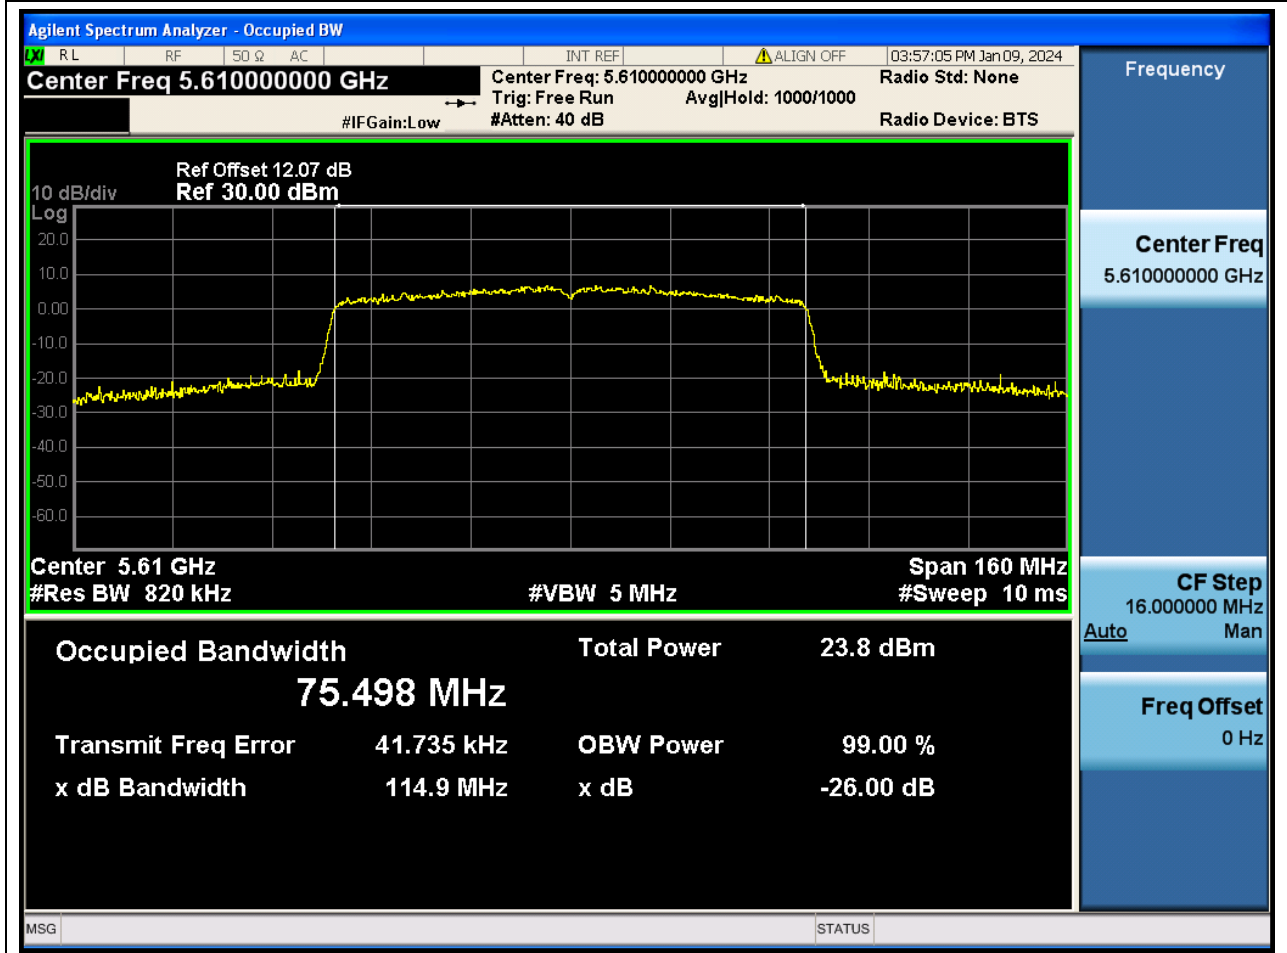

45. 802.11ac_80M_U-NII-2C_M

45.1. A.2.2-99% Bandwidth(NTNV)

Center Frequency (MHz)	OBW Power (%)	RBW (MHz)	Detector	Limit (MHz)	OBW (MHz)	Verdict
5610	99	0.82	Peak	0	75.498181	N/A