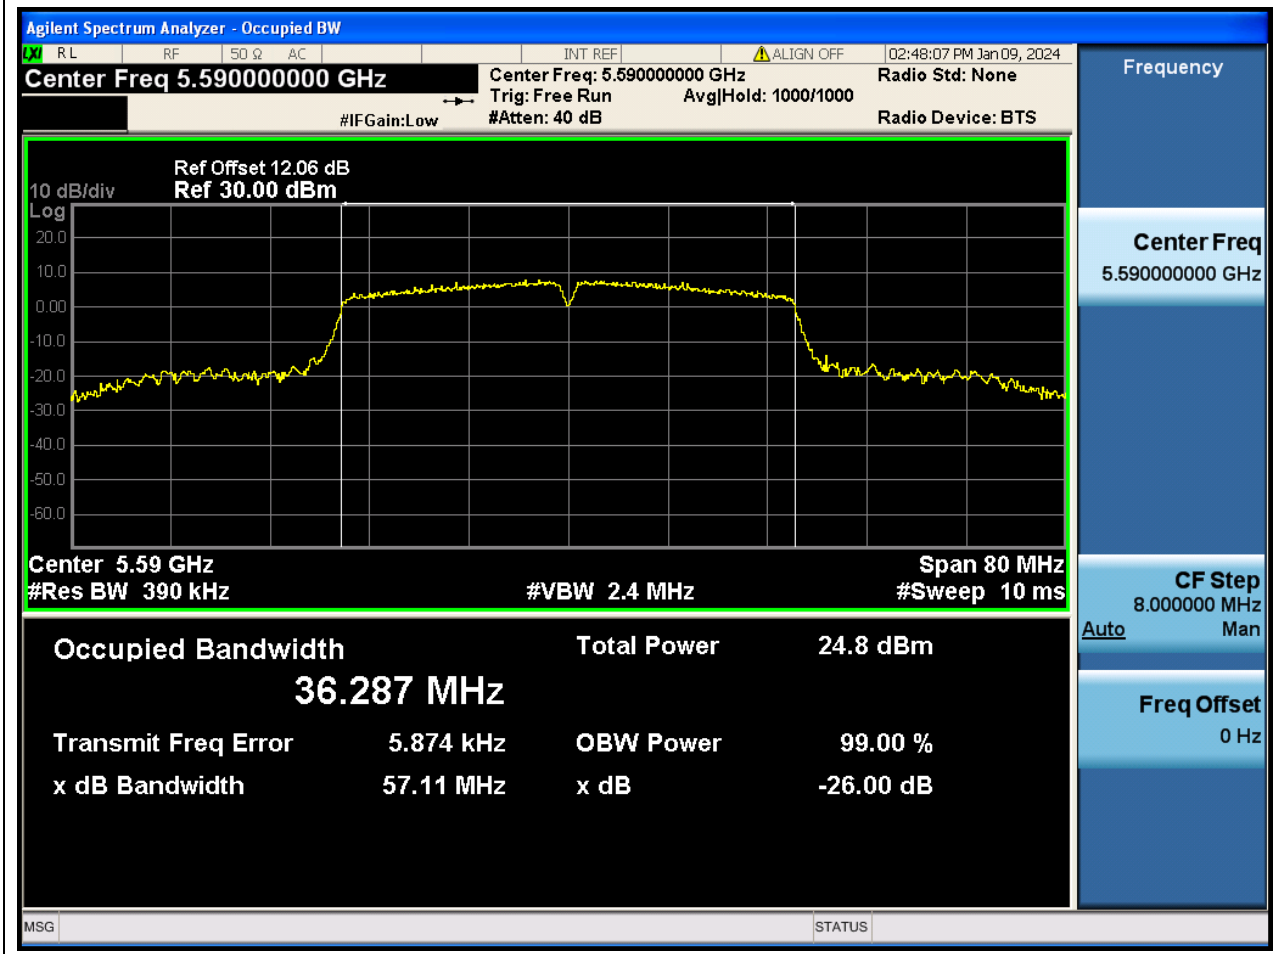

36. 802.11n_40M_U-NII-2C_M

36.1. A.2.2-99% Bandwidth(NTNV)

Center Frequency (MHz)	OBW Power (%)	RBW (MHz)	Detector	Limit (MHz)	OBW (MHz)	Verdict
5590	99	0.39	Peak	0	36.287003	N/A