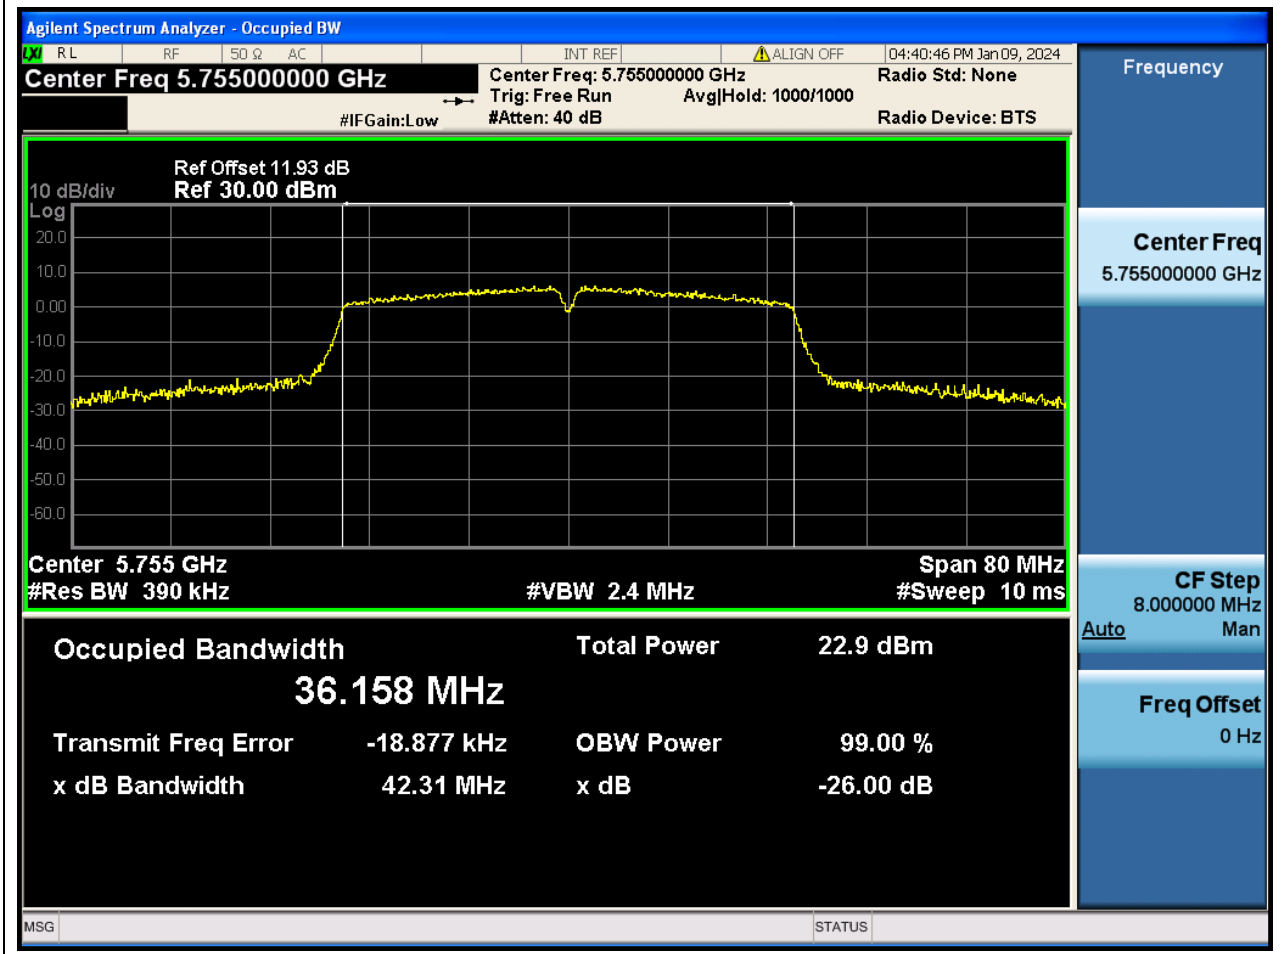

57. 802.11ac_40M_U-NII-3_L

57.1. A.2.2-99% Bandwidth(NTNV)

Center Frequency (MHz)	OBW Power (%)	RBW (MHz)	Detector	Limit (MHz)	OBW (MHz)	Verdict
5755	99	0.39	Peak	0	36.158244	N/A