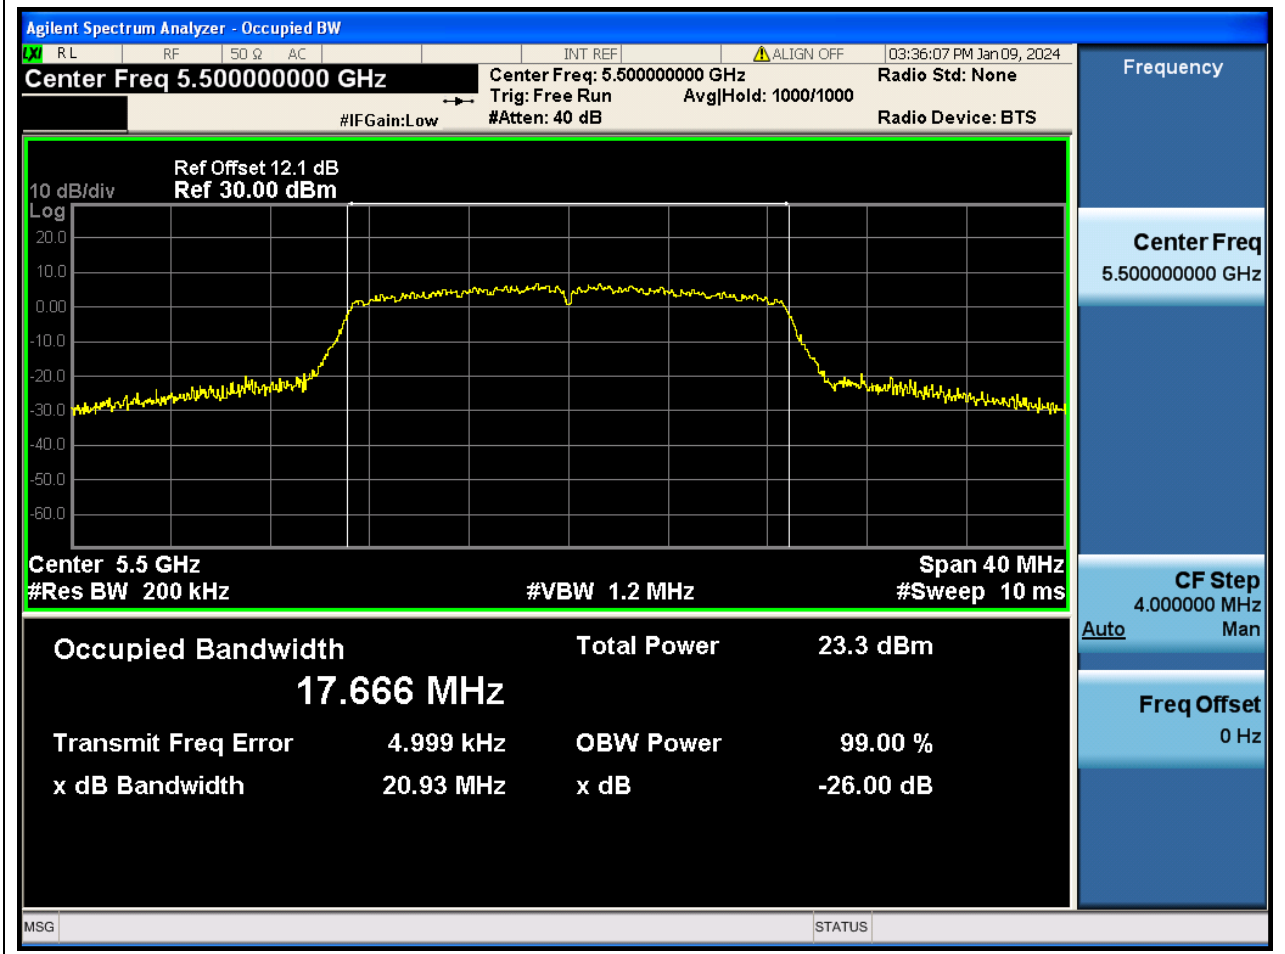

38. 802.11ac_20M_U-NII-2C_L

38.1. A.2.2-99% Bandwidth(NTNV)

Center Frequency (MHz)	OBW Power (%)	RBW (MHz)	Detector	Limit (MHz)	OBW (MHz)	Verdict
5500	99	0.2	Peak	0	17.666371	N/A