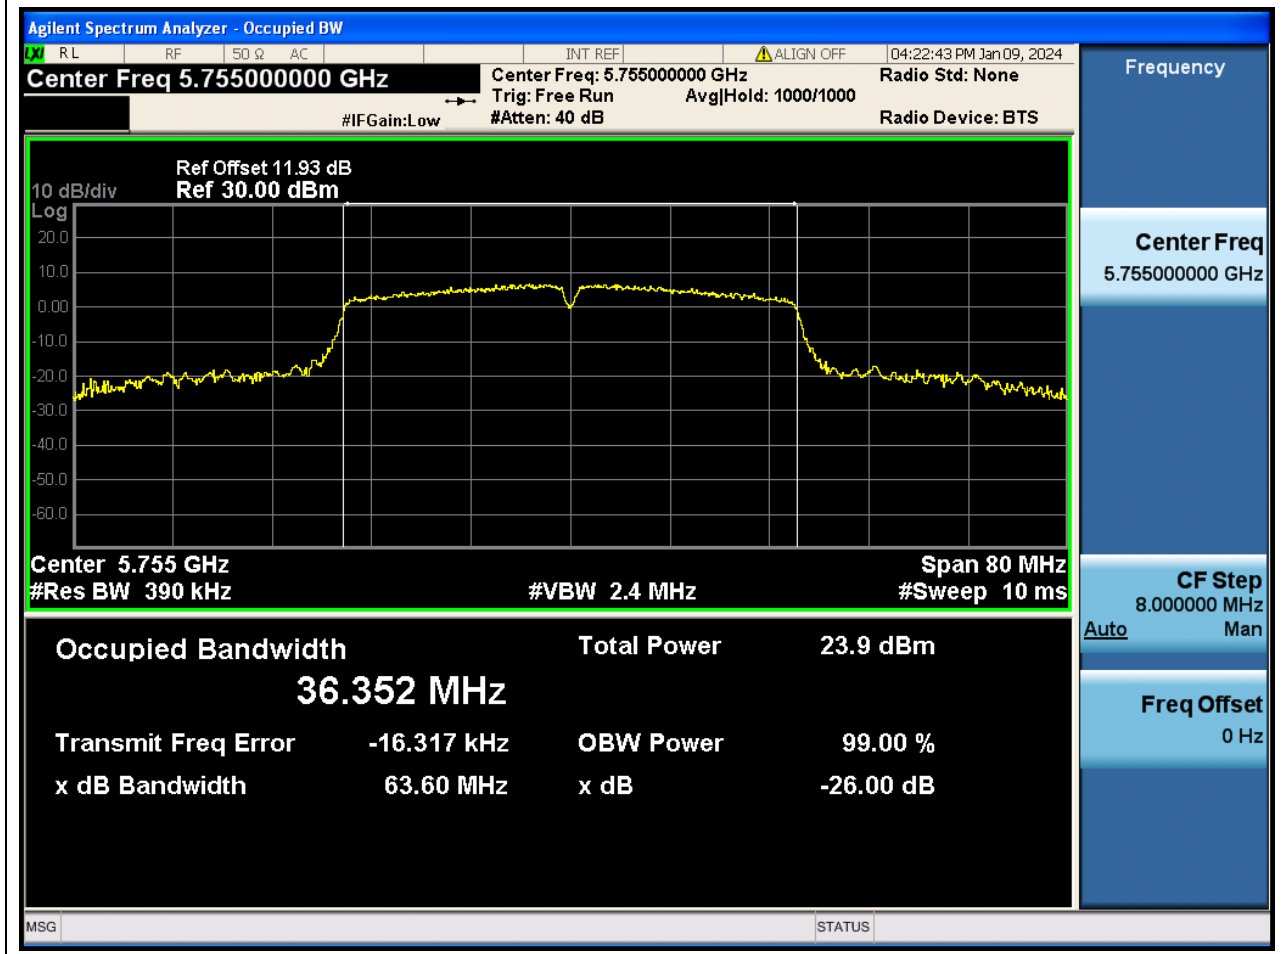

52. 802.11n_40M_U-NII-3_L

52.1. A.2.2-99% Bandwidth(NTNV)

Center Frequency (MHz)	OBW Power (%)	RBW (MHz)	Detector	Limit (MHz)	OBW (MHz)	Verdict
5755	99	0.39	Peak	0	36.352446	N/A