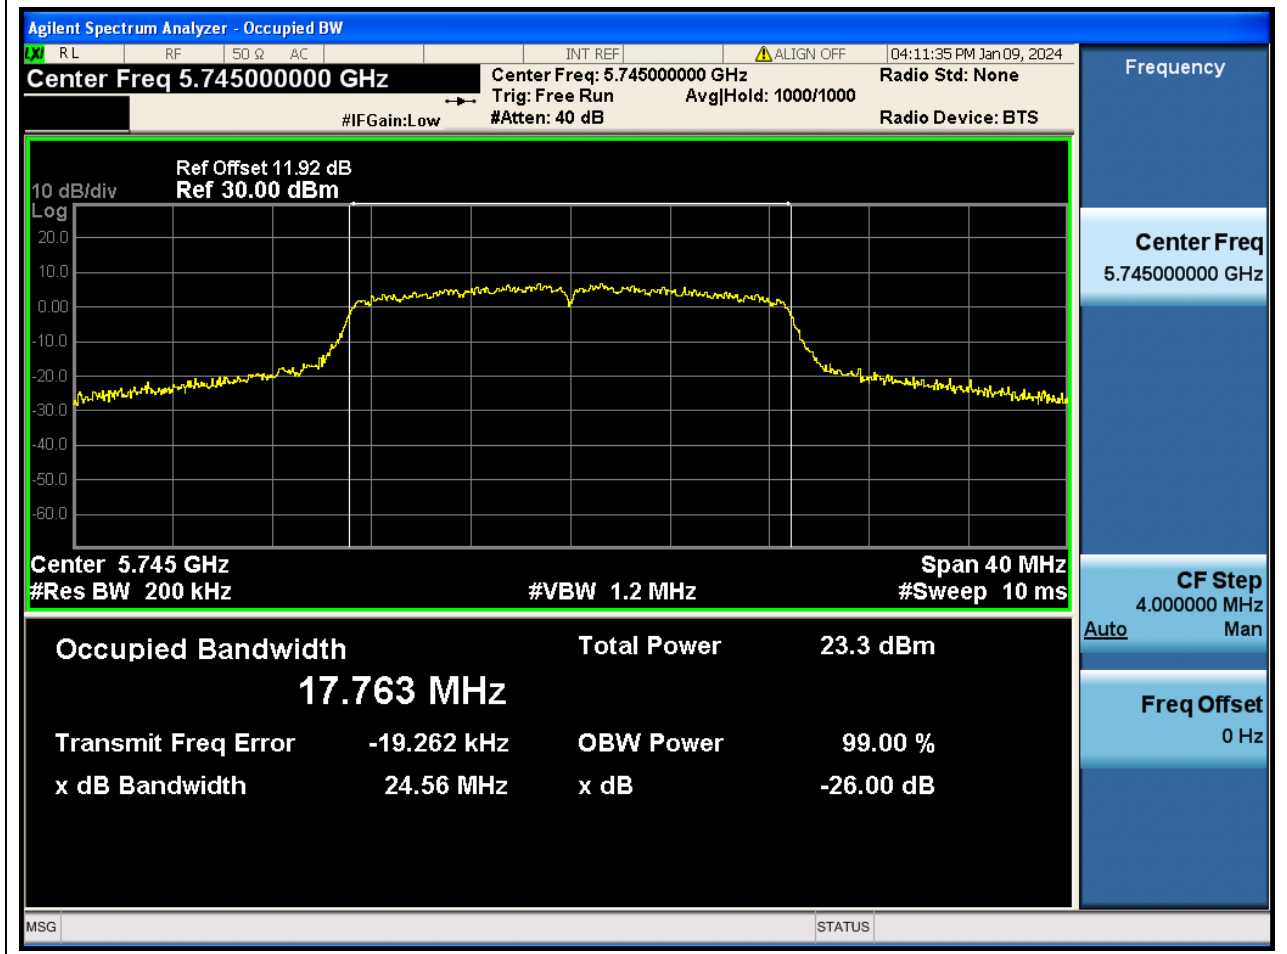

49. 802.11n_20M_U-NII-3_L

49.1. A.2.2-99% Bandwidth(NTNV)

Center Frequency (MHz)	OBW Power (%)	RBW (MHz)	Detector	Limit (MHz)	OBW (MHz)	Verdict
5745	99	0.2	Peak	0	17.762922	N/A