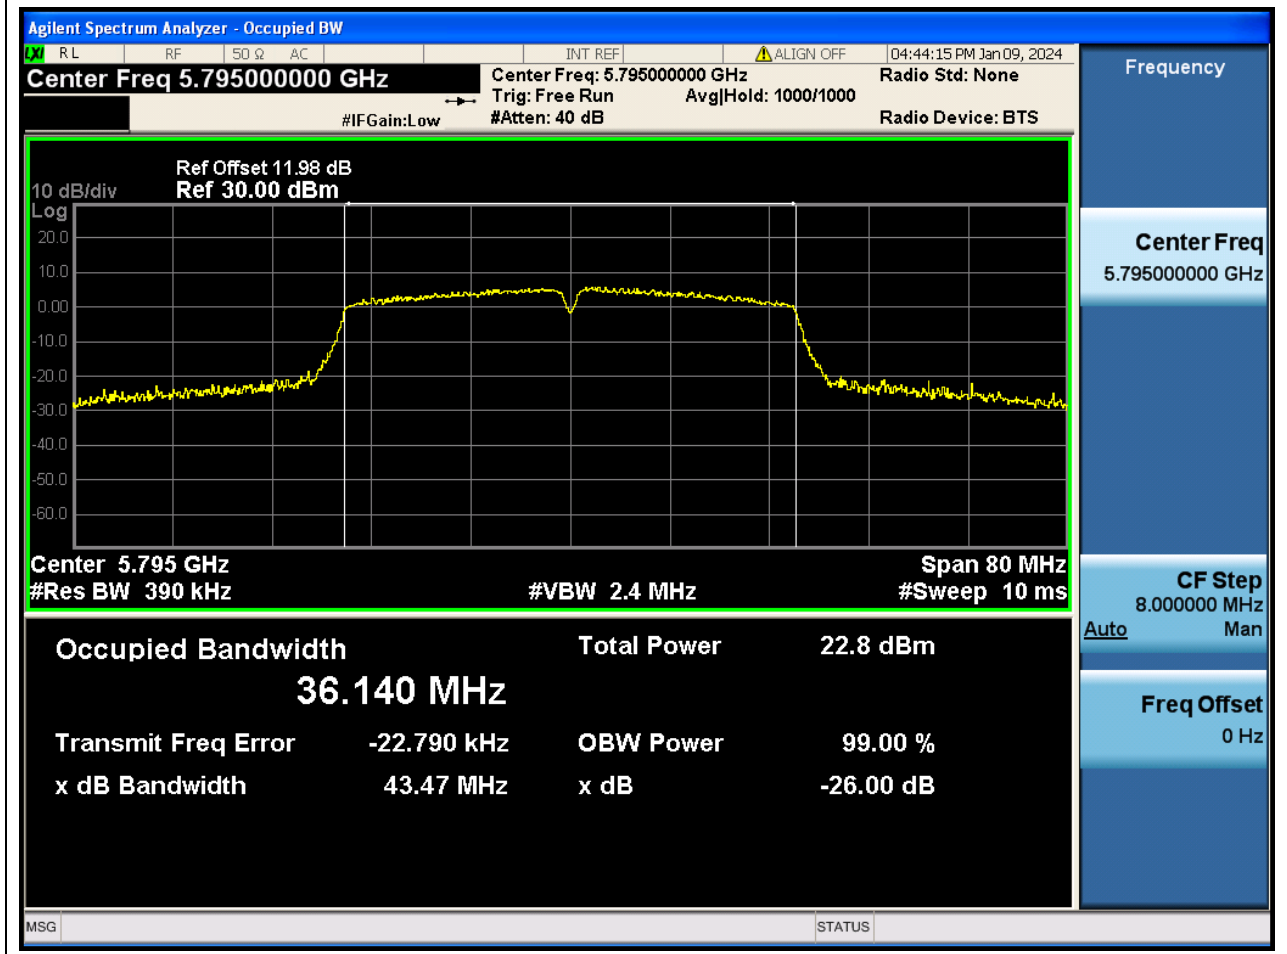

58. 802.11ac_40M_U-NII-3_H

58.1. A.2.2-99% Bandwidth(NTNV)

Center Frequency (MHz)	OBW Power (%)	RBW (MHz)	Detector	Limit (MHz)	OBW (MHz)	Verdict
5795	99	0.39	Peak	0	36.139672	N/A