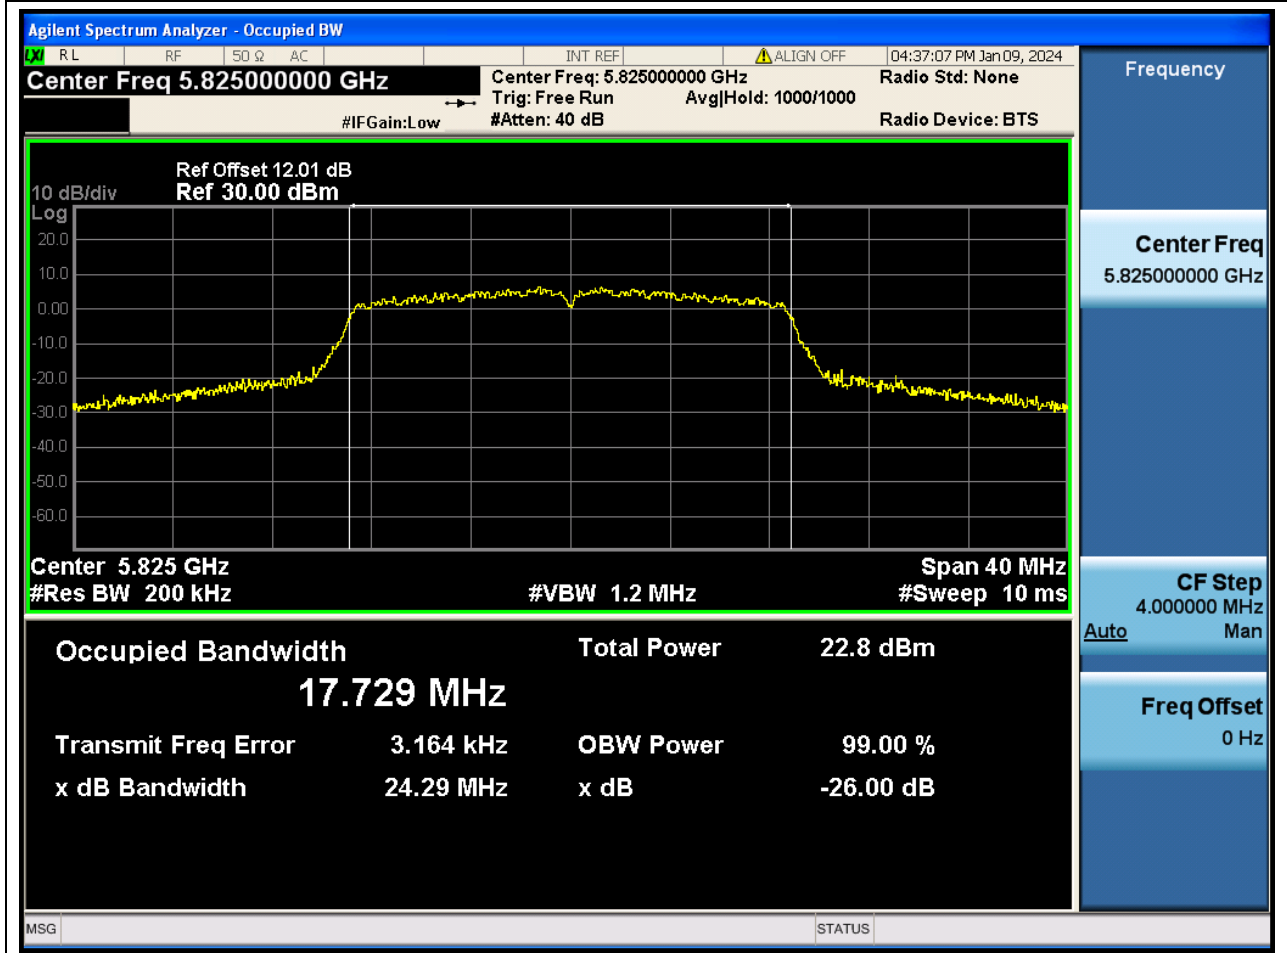

56. 802.11ac_20M_U-NII-3_H

56.1. A.2.2-99% Bandwidth(NTNV)

Center Frequency (MHz)	OBW Power (%)	RBW (MHz)	Detector	Limit (MHz)	OBW (MHz)	Verdict
5825	99	0.2	Peak	0	17.728723	N/A