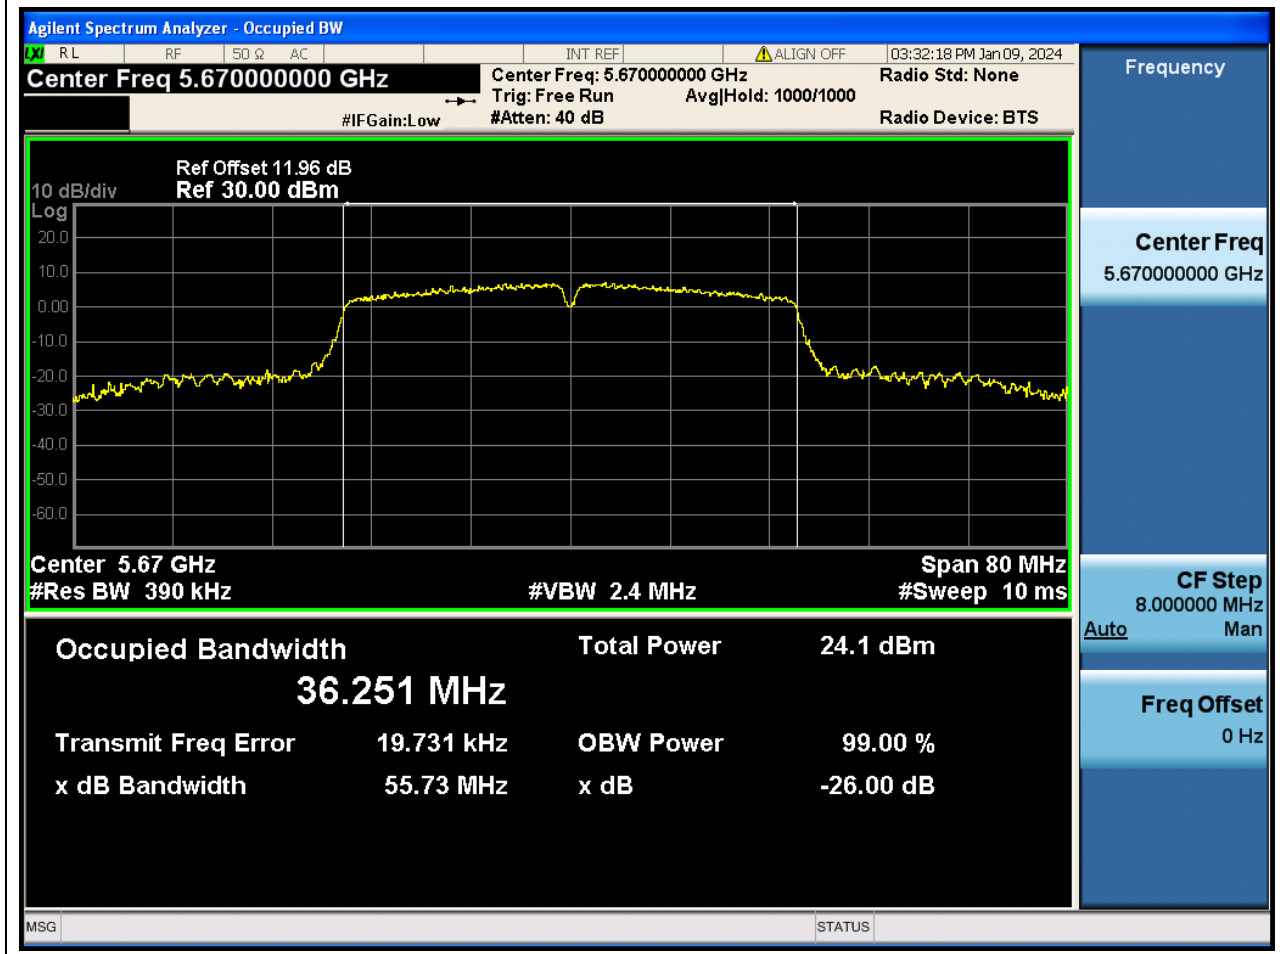

37. 802.11n_40M_U-NII-2C_H

37.1. A.2.2-99% Bandwidth(NTNV)

Center Frequency (MHz)	OBW Power (%)	RBW (MHz)	Detector	Limit (MHz)	OBW (MHz)	Verdict
5670	99	0.39	Peak	0	36.250609	N/A