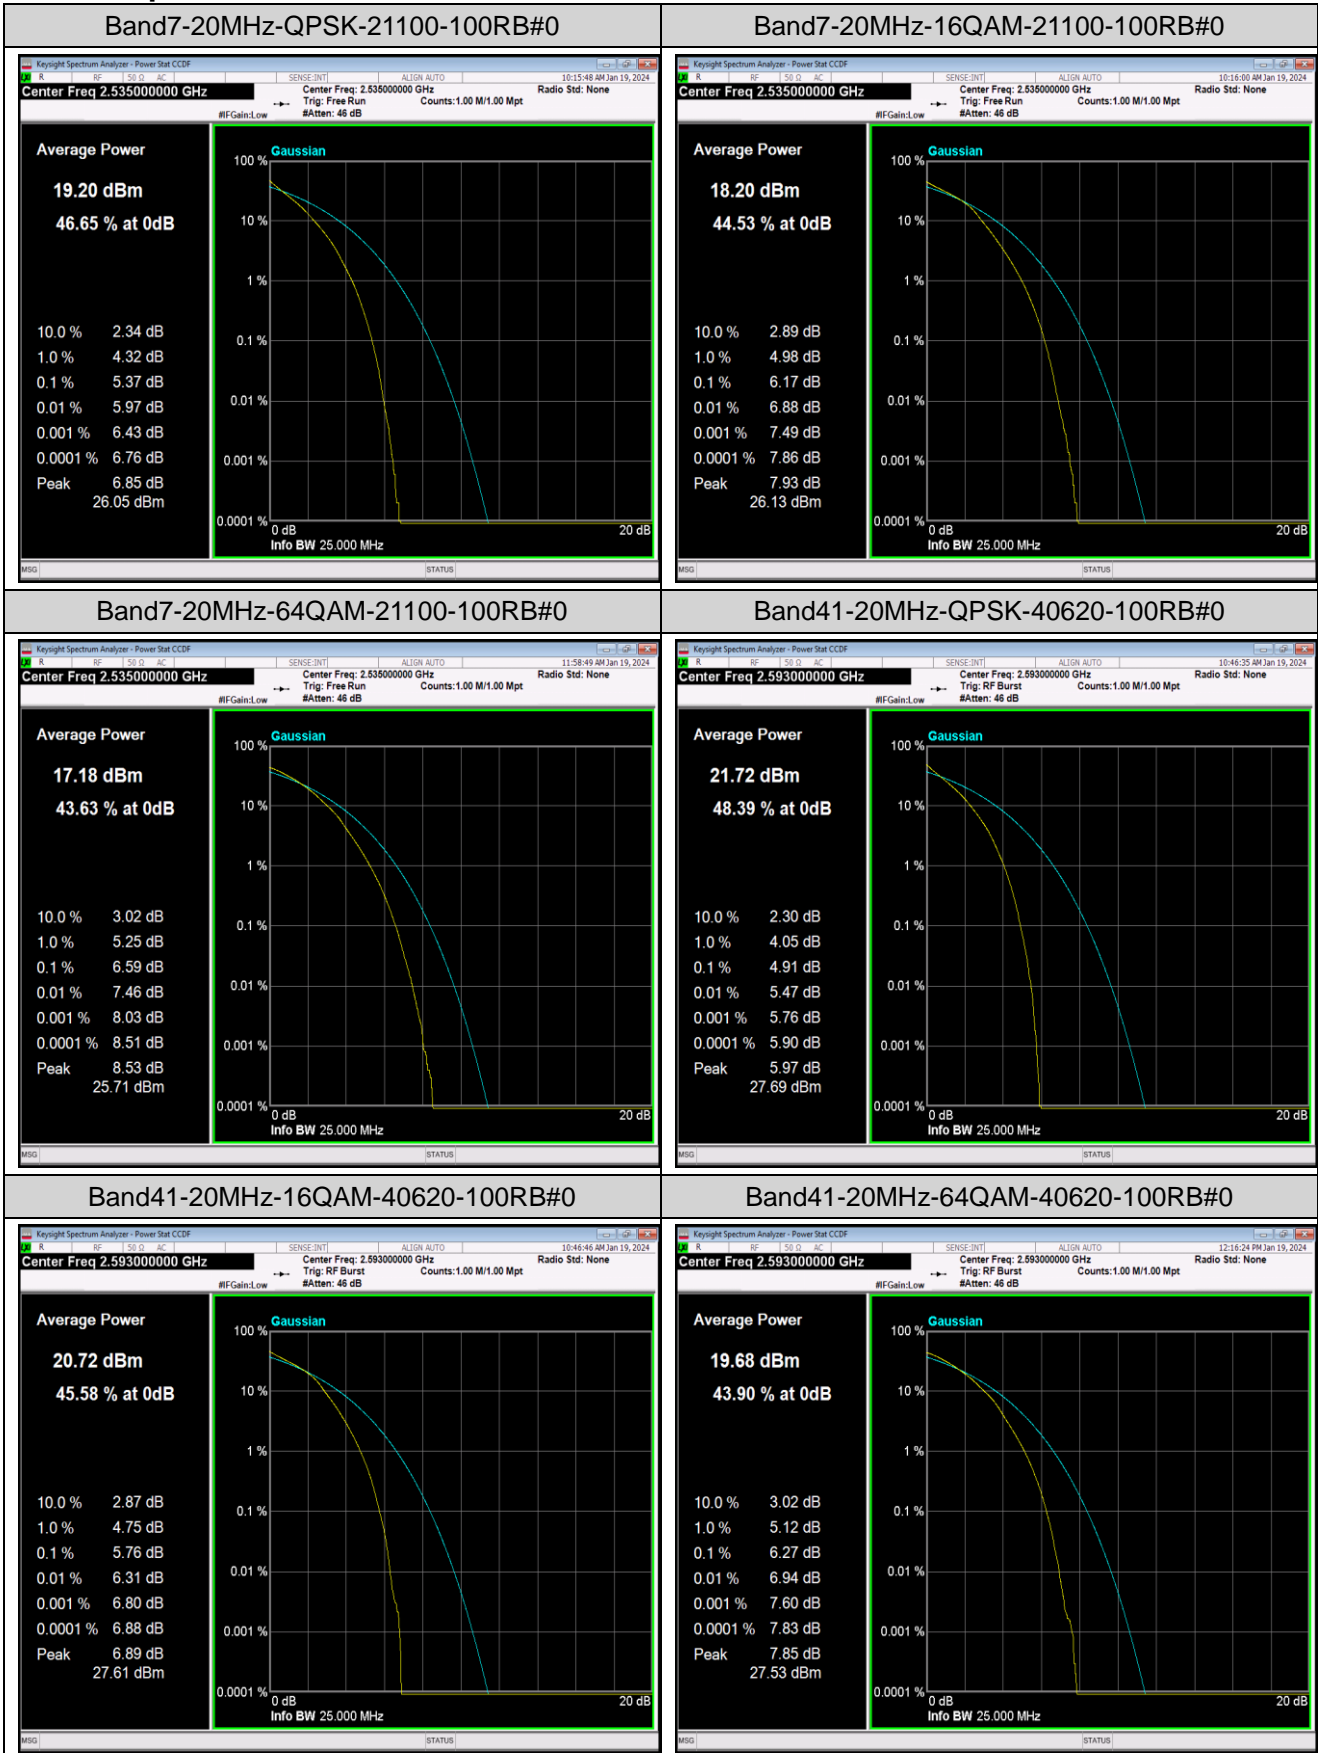

Test Graphs