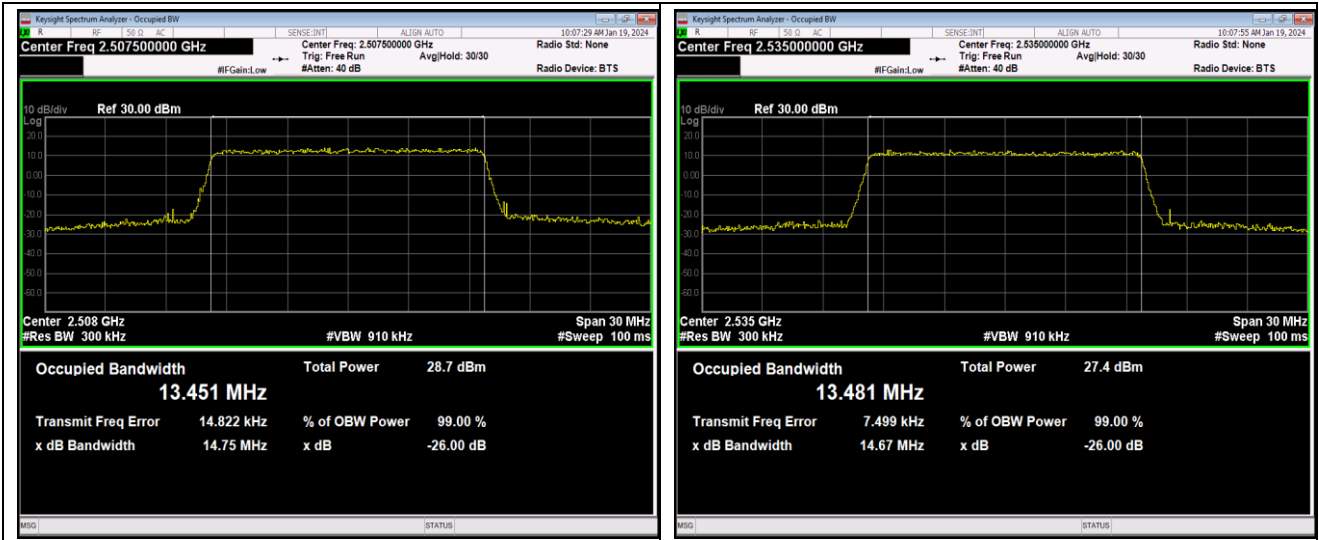

Test Graphs

Band7-10MHz-16QAM-21400-50RB#0

Band7-10MHz-64QAM-20800-50RB#0

Band7-10MHz-64QAM-21100-50RB#0

Band7-10MHz-64QAM-21400-50RB#0

Band7-15MHz-QPSK-20825-75RB#0

Band7-15MHz-QPSK-21100-75RB#0

Band7-15MHz-QPSK-21375-75RB#0