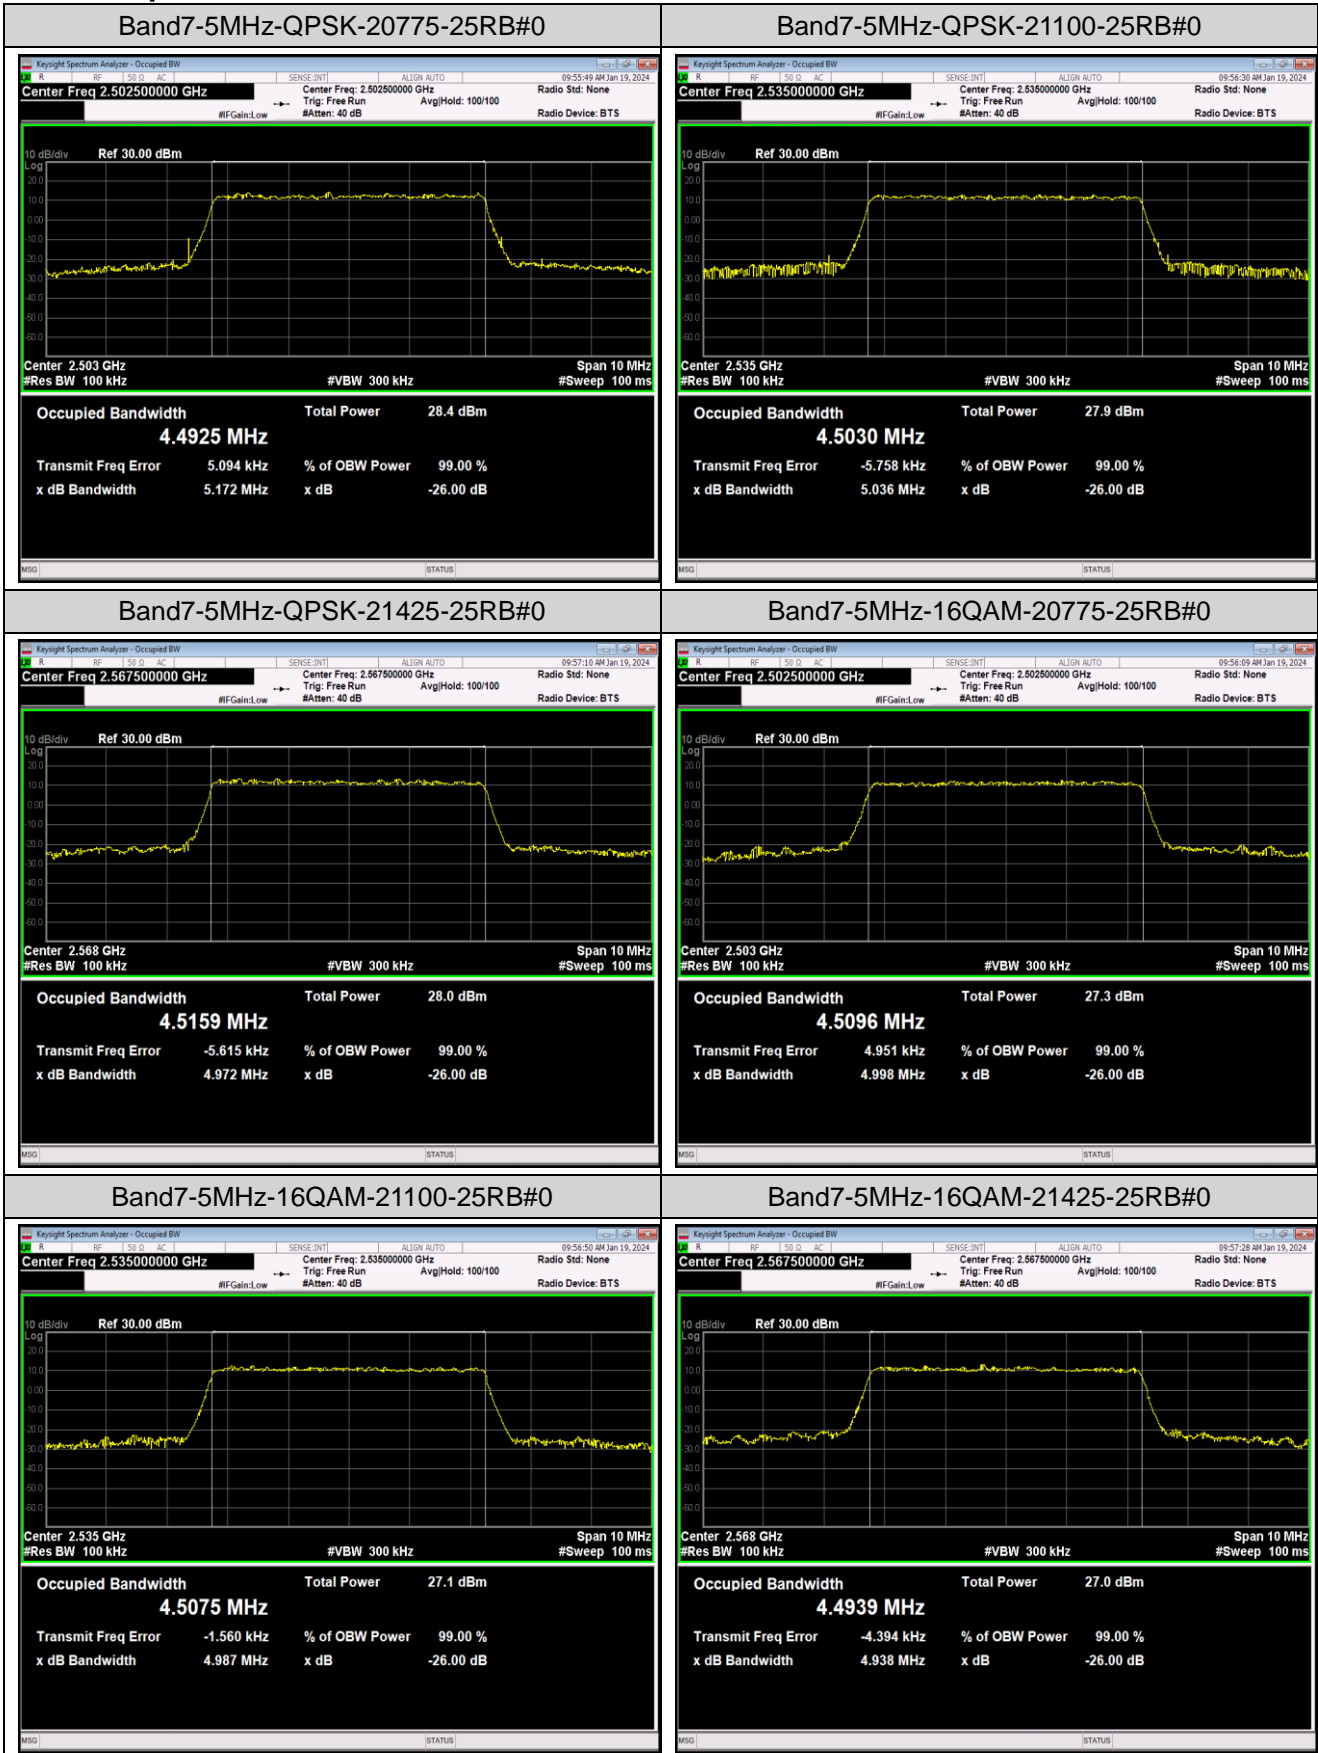

Test Graphs