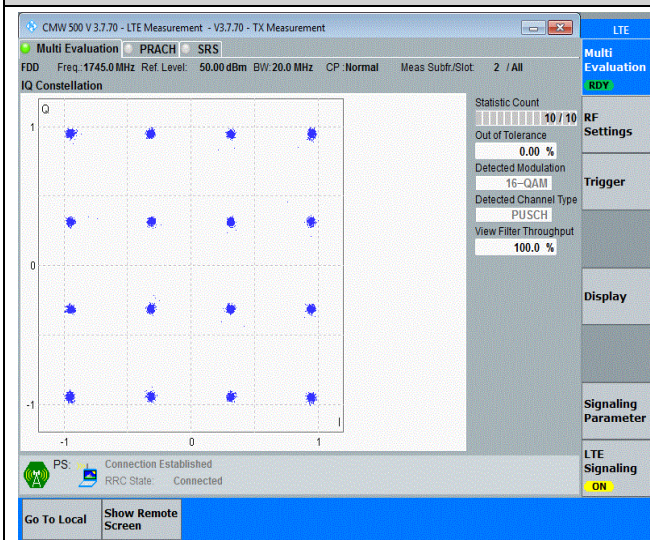

Band41-20MHz-64QAM-40620-100RB#0

Band66-20MHz-QPSK-132322-100RB#0

Band66-20MHz-16QAM-132322-100RB#0

Band66-20MHz-64QAM-132322-100RB#0

Antenna 6 (LTE Band 7 & Band 41 & Band 66 TX ANT in ENDC mode)

Appendix A: Effective (Isotropic) Radiated Power Output Data