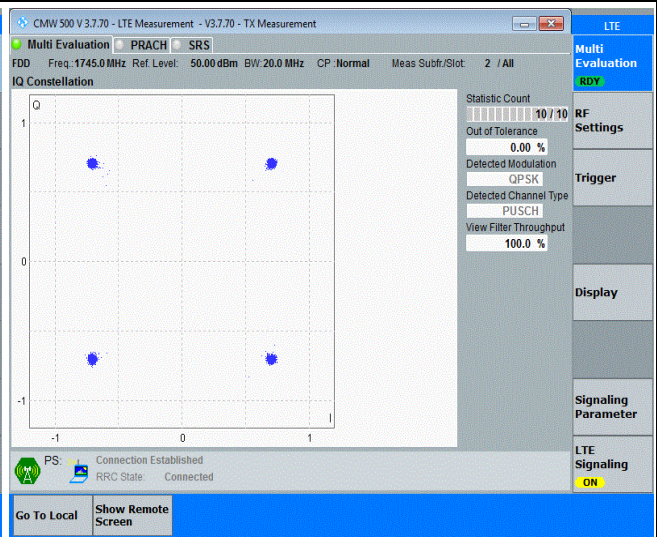

Band41-20MHz-64QAM-40620-100RB#0

Band66-20MHz-QPSK-132322-100RB#0

Band66-20MHz-16QAM-132322-100RB#0

Band66-20MHz-64QAM-132322-100RB#0

Antenna 6 (LTE Band 7 & Band 41 & Band 66 TX ANT in ENDC mode)

Appendix A: Effective (Isotropic) Radiated Power Output Data