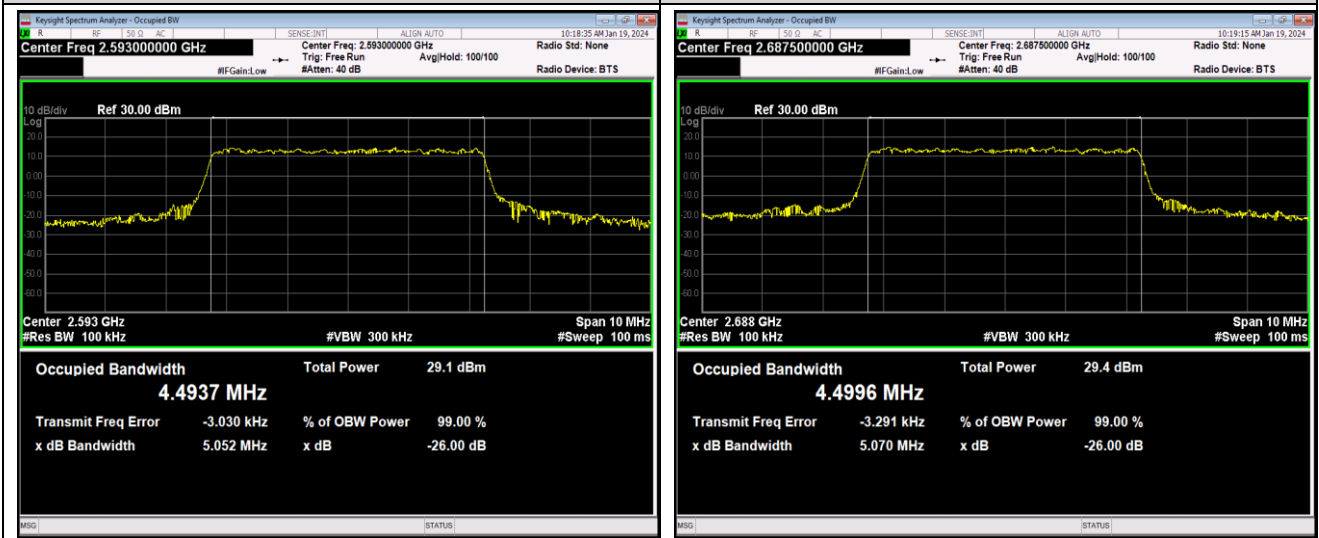

Band41-5MHz-16QAM-40620-25RB#0

Band41-5MHz-16QAM-41565-25RB#0

Band41-5MHz-64QAM-39675-25RB#0

Band41-5MHz-64QAM-40620-25RB#0