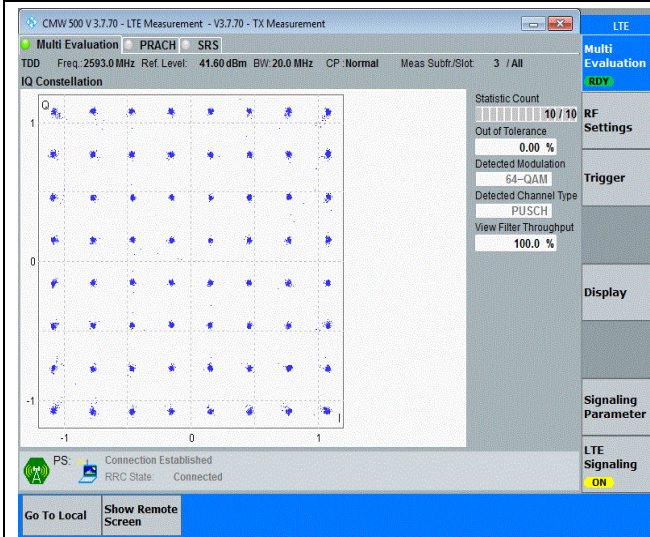

Band41-20MHz-64QAM-40620-100RB#0

Band66-20MHz-QPSK-132322-100RB#0

Band66-20MHz-16QAM-132322-100RB#0

Band66-20MHz-64QAM-132322-100RB#0

Antenna 6 (LTE Band 7 & Band 41 & Band 66 TX ANT in ENDC mode)

Appendix A: Effective (Isotropic) Radiated Power Output Data