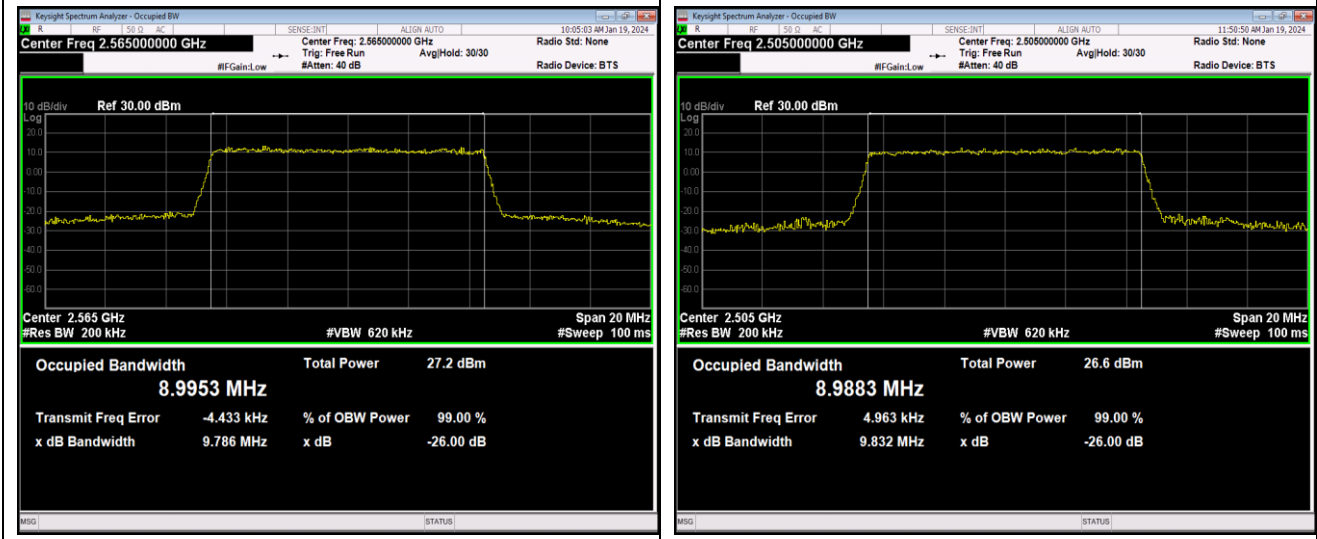

Test Graphs

Band7-10MHz-16QAM-21400-50RB#0

Band7-10MHz-64QAM-20800-50RB#0

Band7-10MHz-64QAM-21100-50RB#0

Band7-10MHz-64QAM-21400-50RB#0

Band7-15MHz-QPSK-20825-75RB#0

Band7-15MHz-QPSK-21100-75RB#0

Band7-15MHz-QPSK-21375-75RB#0