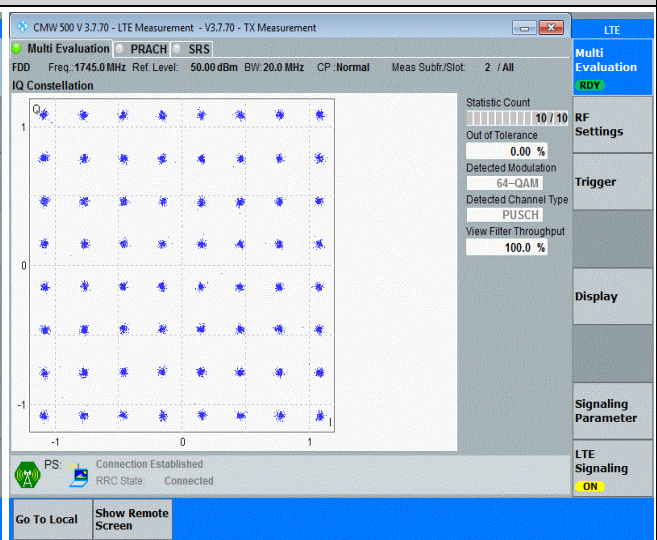

Band41-20MHz-64QAM-40620-100RB#0

Band66-20MHz-QPSK-132322-100RB#0

Band66-20MHz-16QAM-132322-100RB#0

Band66-20MHz-64QAM-132322-100RB#0

Antenna 6 (LTE Band 7 & Band 41 & Band 66 TX ANT in ENDC mode)

Appendix A: Effective (Isotropic) Radiated Power Output Data