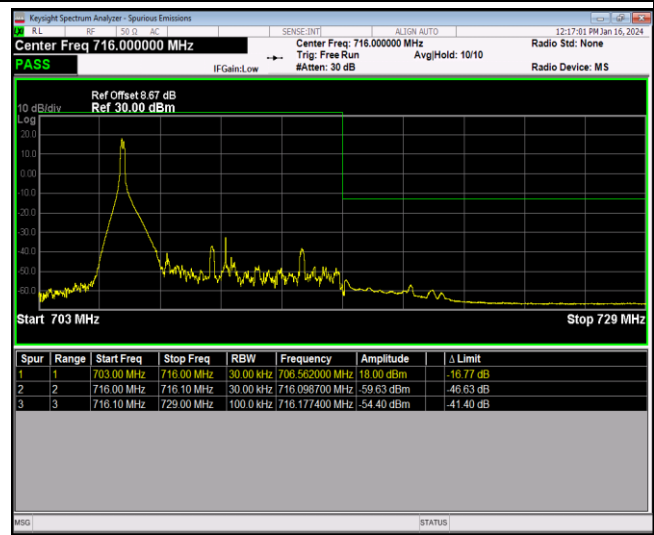

Band12-1.4MHz-64QAM-23173-1RB#5

Band12-1.4MHz-64QAM-23173-6RB#0

Band12-10MHz-QPSK-23060-1RB#0

Band12-10MHz-QPSK-23060-1RB#49

Band12-10MHz-QPSK-23060-50RB#0

Band12-10MHz-QPSK-23130-1RB#0

Band12-10MHz-QPSK-23130-1RB#49