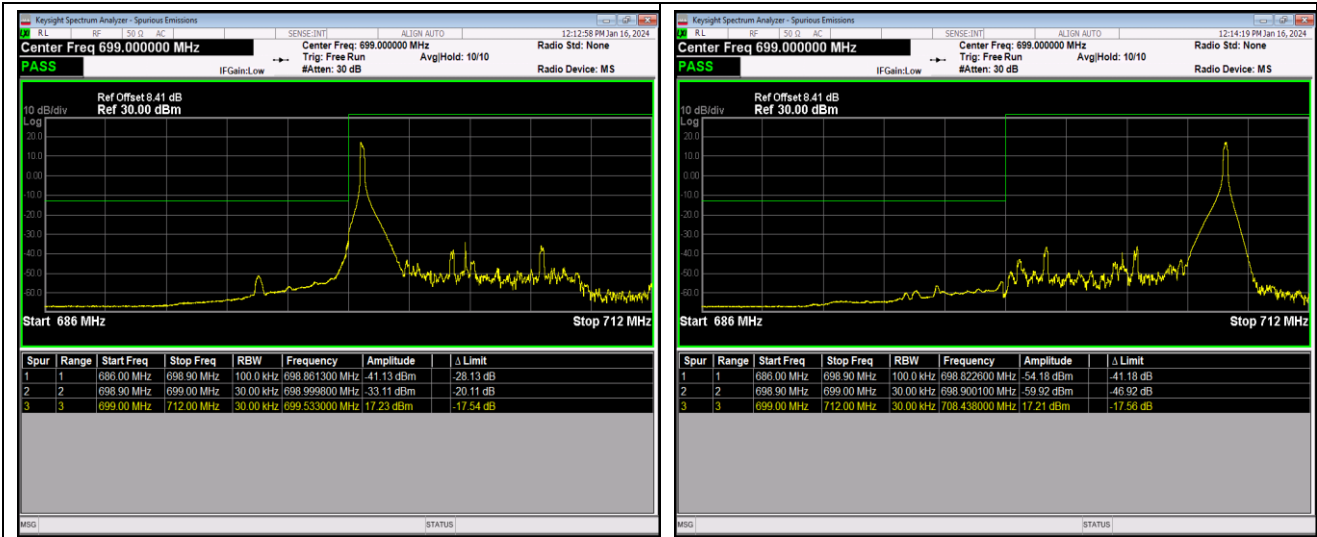

Band12-10MHz-QPSK-23060-1RB#0

Band12-10MHz-QPSK-23060-1RB#49

Band12-10MHz-QPSK-23060-50RB#0

Band12-10MHz-QPSK-23130-1RB#0