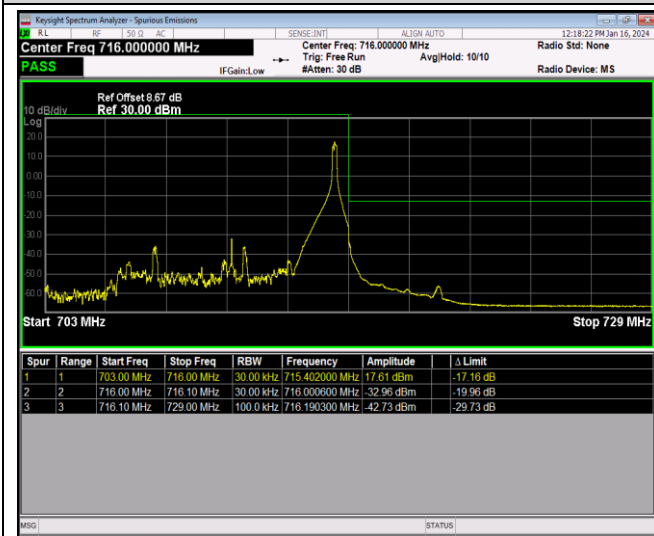

Band12-10MHz-QPSK-23130-1RB#49

Band12-10MHz-16QAM-23060-1RB#0