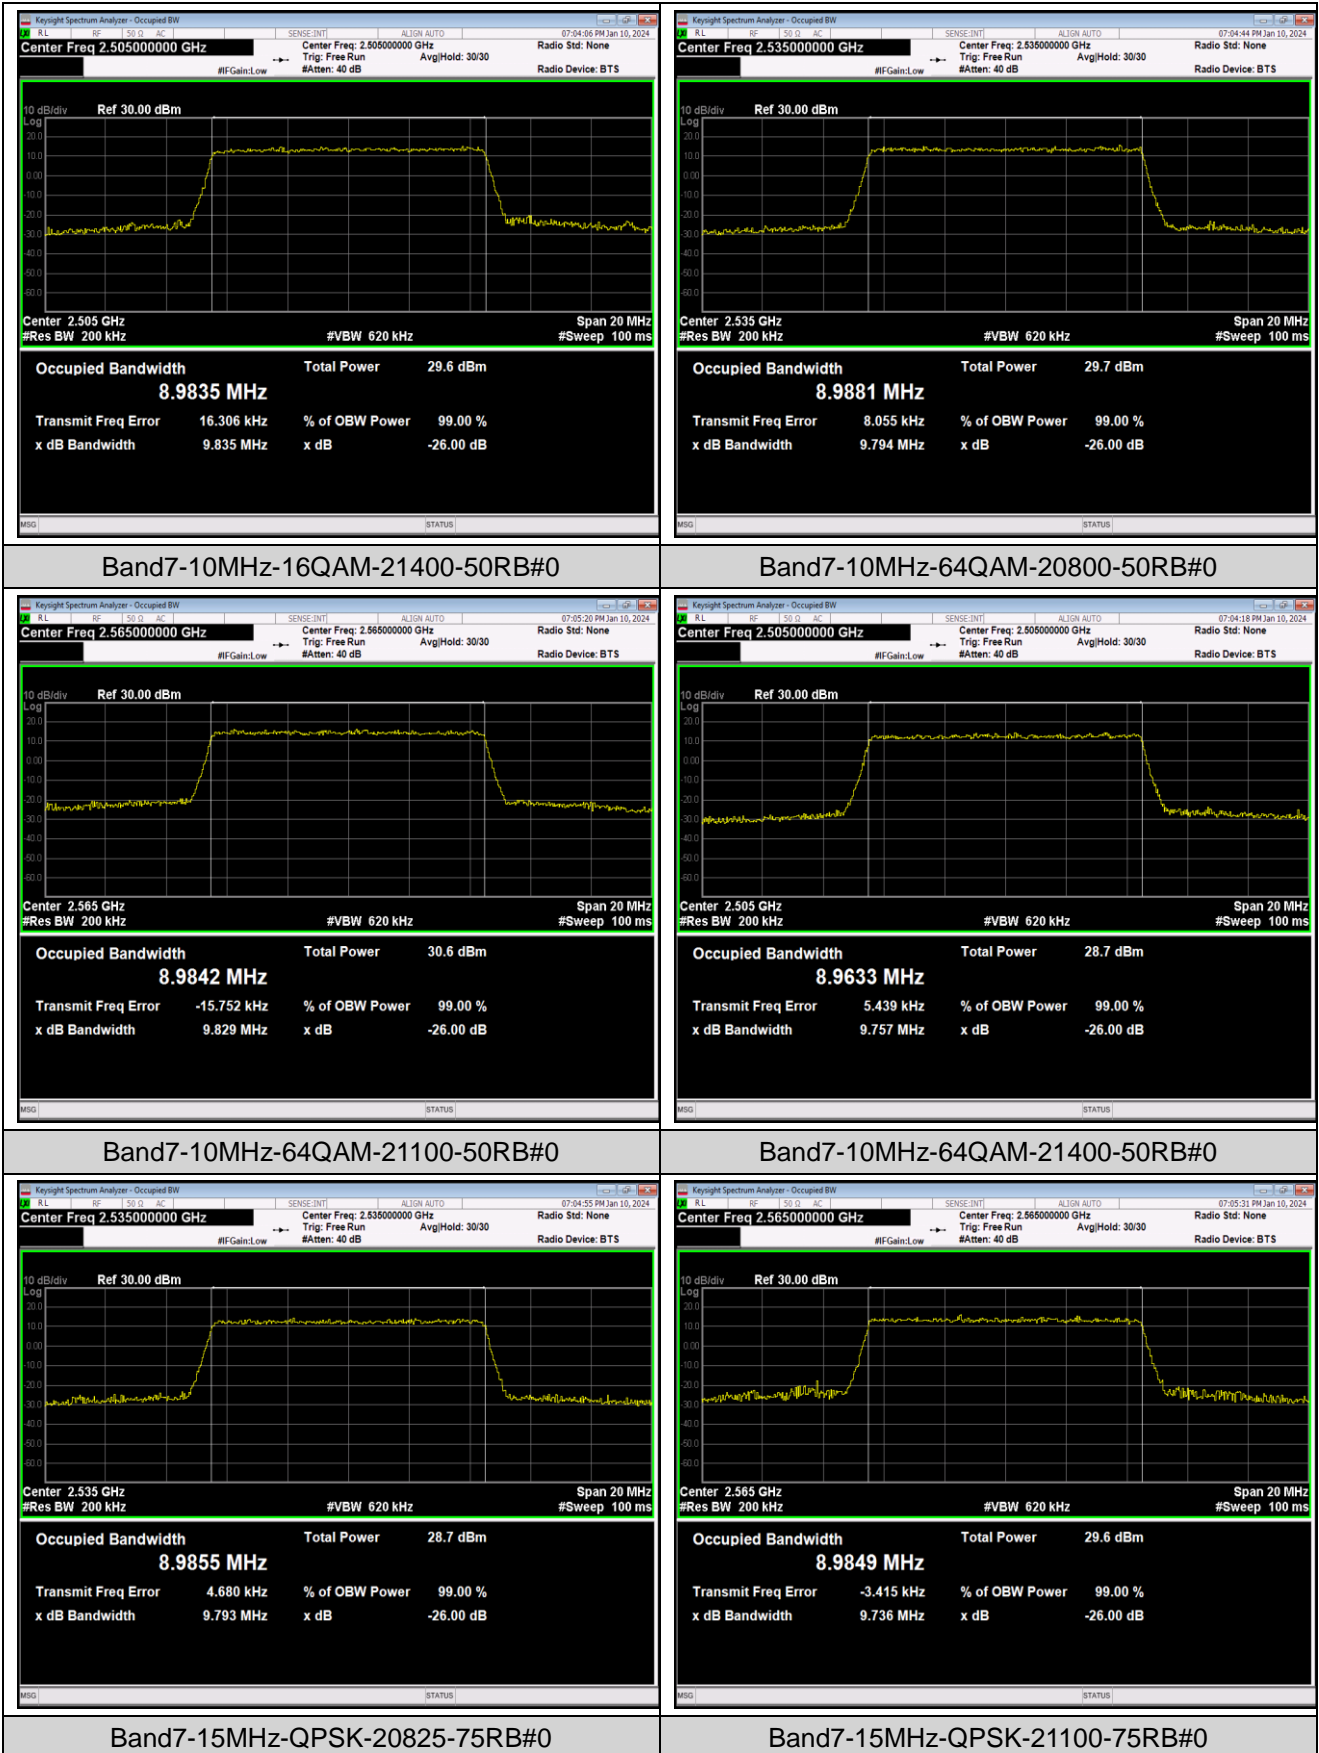

Band5-1.4MHz-64QAM-20643-6RB#0

Band5-3MHz-QPSK-20415-15RB#0

Band5-3MHz-QPSK-20525-15RB#0

Band5-3MHz-QPSK-20635-15RB#0

Band5-3MHz-16QAM-20415-15RB#0

Band5-3MHz-16QAM-20525-15RB#0

Band5-5MHz-QPSK-20625-25RB#0

Band5-5MHz-16QAM-20425-25RB#0

Band5-5MHz-16QAM-20525-25RB#0

Band5-5MHz-16QAM-20625-25RB#0

Band5-5MHz-64QAM-20425-25RB#0

Band5-5MHz-64QAM-20525-25RB#0

Band5-5MHz-64QAM-20625-25RB#0

Band5-10MHz-QPSK-20450-50RB#0

Band5-10MHz-QPSK-20525-50RB#0

Band5-10MHz-QPSK-20600-50RB#0

Band5-10MHz-16QAM-20450-50RB#0

Band5-10MHz-16QAM-20525-50RB#0

Band7-15MHz-QPSK-21375-75RB#0

Band7-15MHz-16QAM-20825-75RB#0

Band7-15MHz-16QAM-21100-75RB#0

Band7-15MHz-16QAM-21375-75RB#0

Band7-15MHz-64QAM-20825-75RB#0

Band7-15MHz-64QAM-21100-75RB#0