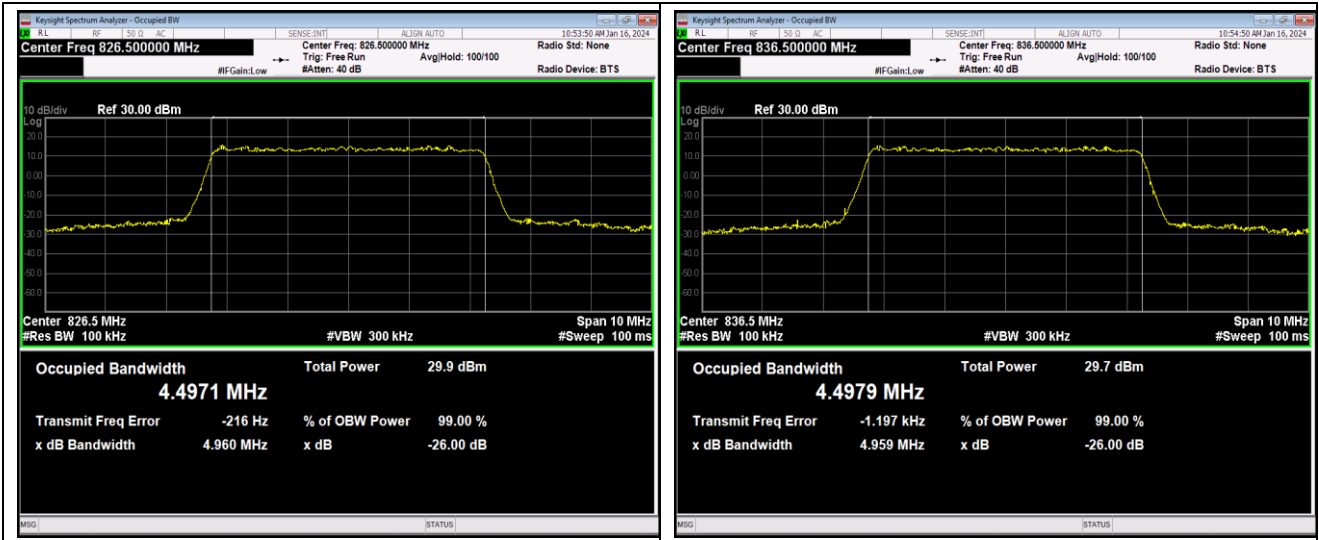

Band5-5MHz-16QAM-20425-25RB#0

Band5-5MHz-16QAM-20525-25RB#0

Band5-5MHz-16QAM-20625-25RB#0

Band5-5MHz-64QAM-20425-25RB#0

Band5-5MHz-64QAM-20525-25RB#0

Band5-5MHz-64QAM-20625-25RB#0

Band5-10MHz-QPSK-20450-50RB#0