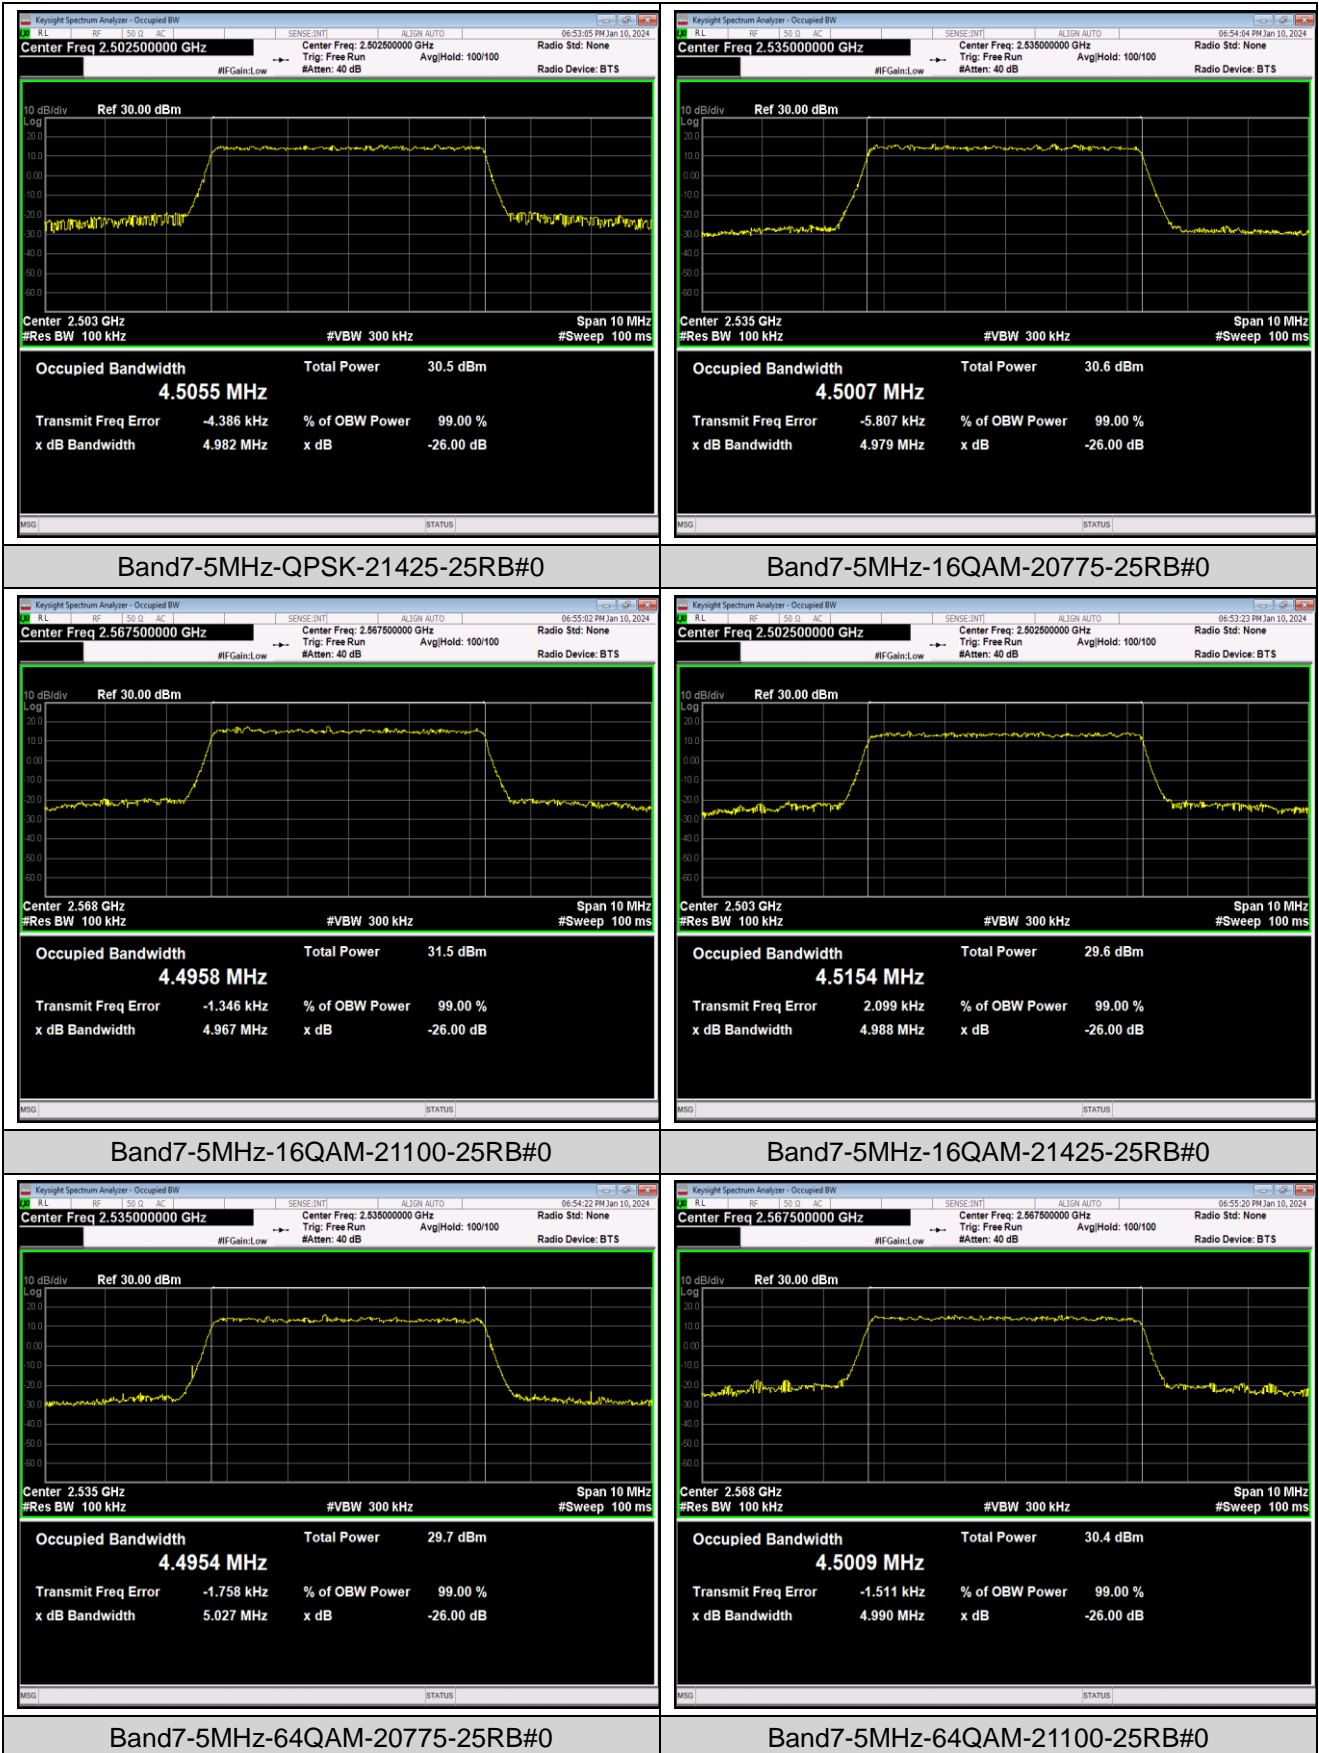

Band5-1.4MHz-64QAM-20643-6RB#0

Band5-3MHz-QPSK-20415-15RB#0

Band5-3MHz-QPSK-20525-15RB#0

Band5-3MHz-QPSK-20635-15RB#0

Band5-3MHz-16QAM-20415-15RB#0

Band5-3MHz-16QAM-20525-15RB#0

Band5-5MHz-QPSK-20625-25RB#0

Band5-5MHz-16QAM-20425-25RB#0

Band5-5MHz-16QAM-20525-25RB#0

Band5-5MHz-16QAM-20625-25RB#0

Band5-5MHz-64QAM-20425-25RB#0

Band5-5MHz-64QAM-20525-25RB#0

Band5-5MHz-64QAM-20625-25RB#0

Band5-10MHz-QPSK-20450-50RB#0

Band5-10MHz-QPSK-20525-50RB#0

Band5-10MHz-QPSK-20600-50RB#0

Band5-10MHz-16QAM-20450-50RB#0

Band5-10MHz-16QAM-20525-50RB#0

Band7-15MHz-QPSK-21375-75RB#0

Band7-15MHz-16QAM-20825-75RB#0

Band7-15MHz-16QAM-21100-75RB#0

Band7-15MHz-16QAM-21375-75RB#0

Band7-15MHz-64QAM-20825-75RB#0

Band7-15MHz-64QAM-21100-75RB#0