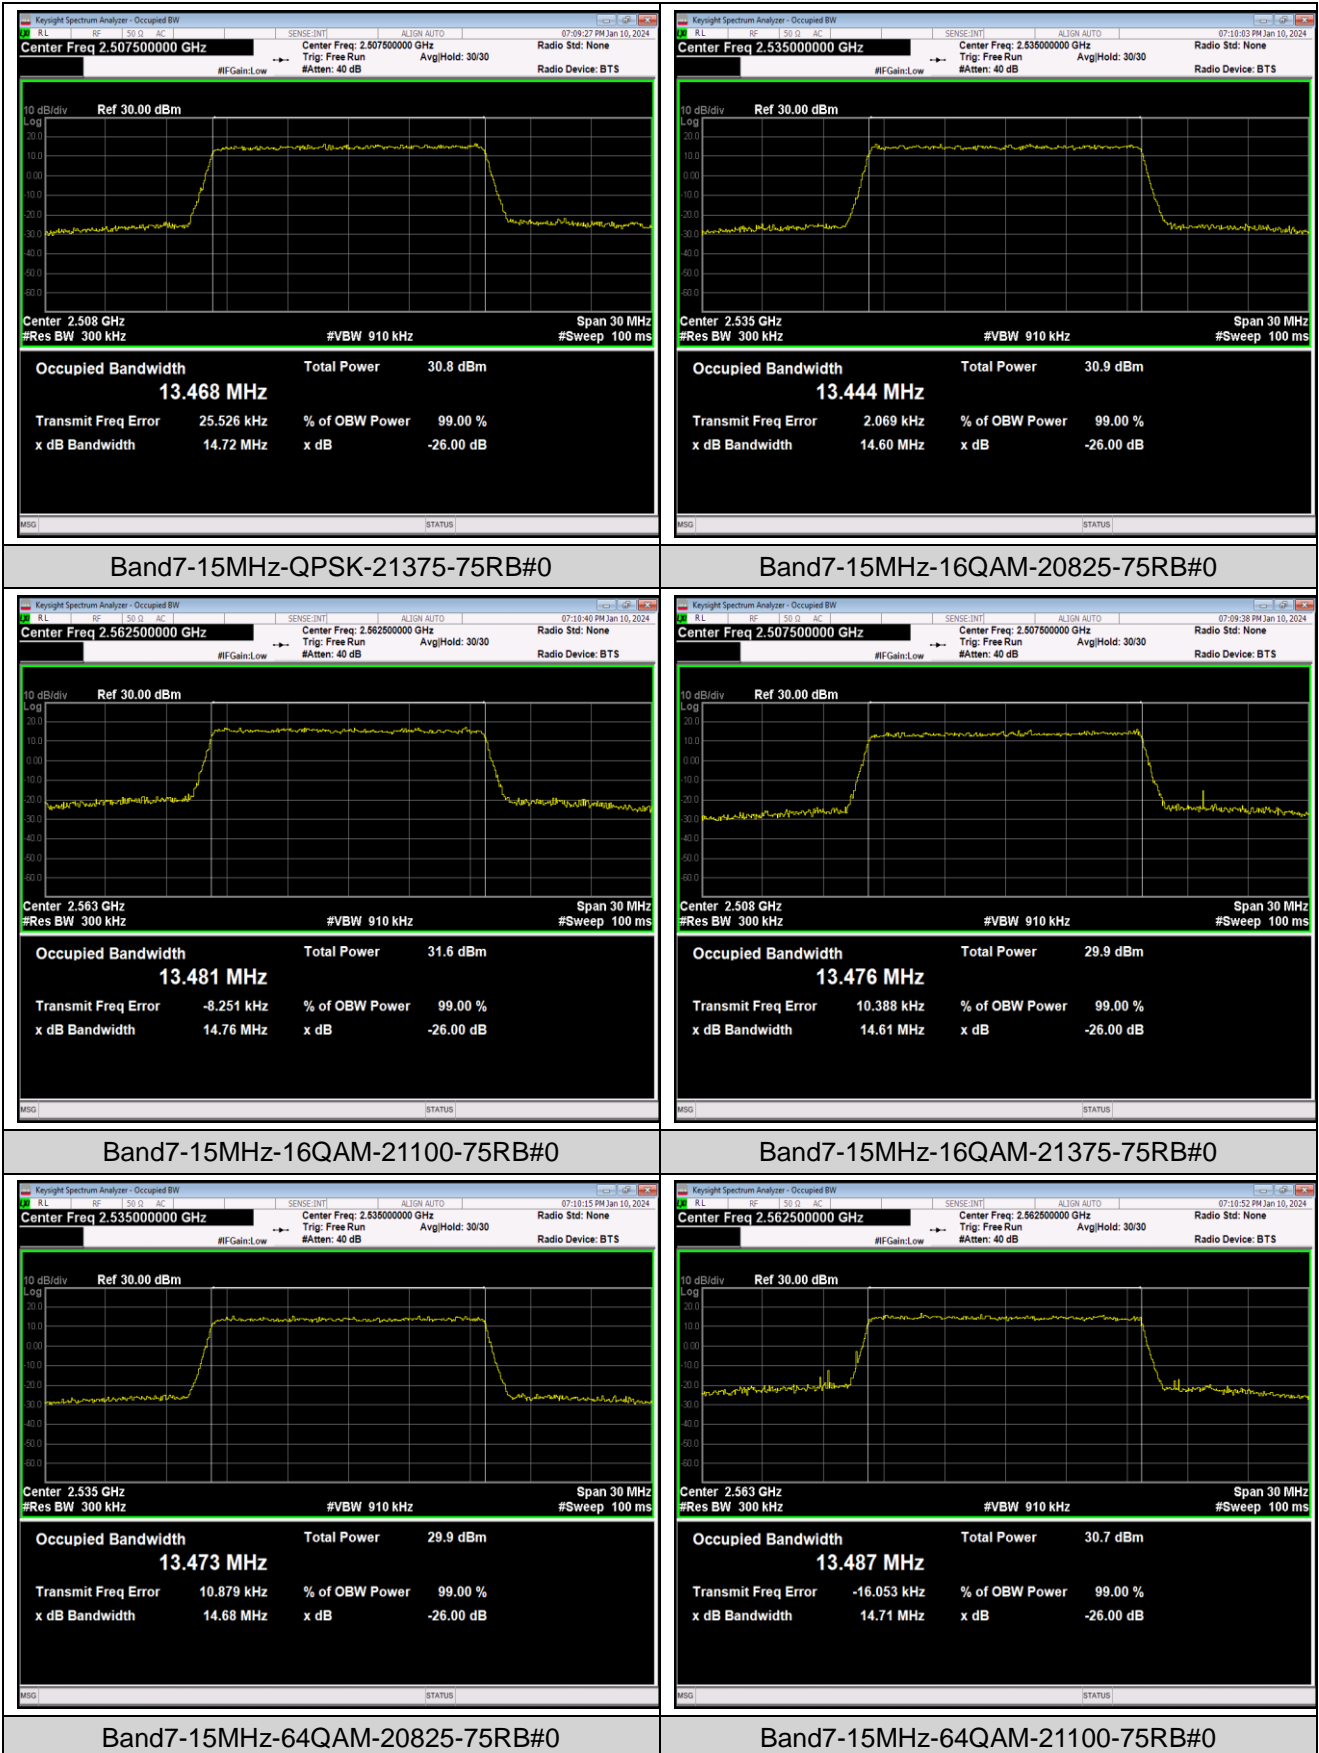

Band5-1.4MHz-64QAM-20643-6RB#0

Band5-3MHz-QPSK-20415-15RB#0

Band5-3MHz-QPSK-20525-15RB#0

Band5-3MHz-QPSK-20635-15RB#0

Band5-3MHz-16QAM-20415-15RB#0

Band5-3MHz-16QAM-20525-15RB#0

Band5-5MHz-QPSK-20625-25RB#0

Band5-5MHz-16QAM-20425-25RB#0

Band5-5MHz-16QAM-20525-25RB#0

Band5-5MHz-16QAM-20625-25RB#0

Band5-5MHz-64QAM-20425-25RB#0

Band5-5MHz-64QAM-20525-25RB#0

Band5-5MHz-64QAM-20625-25RB#0

Band5-10MHz-QPSK-20450-50RB#0

Band5-10MHz-QPSK-20525-50RB#0

Band5-10MHz-QPSK-20600-50RB#0

Band5-10MHz-16QAM-20450-50RB#0

Band5-10MHz-16QAM-20525-50RB#0

Band7-15MHz-QPSK-21375-75RB#0

Band7-15MHz-16QAM-20825-75RB#0

Band7-15MHz-16QAM-21100-75RB#0

Band7-15MHz-16QAM-21375-75RB#0

Band7-15MHz-64QAM-20825-75RB#0

Band7-15MHz-64QAM-21100-75RB#0