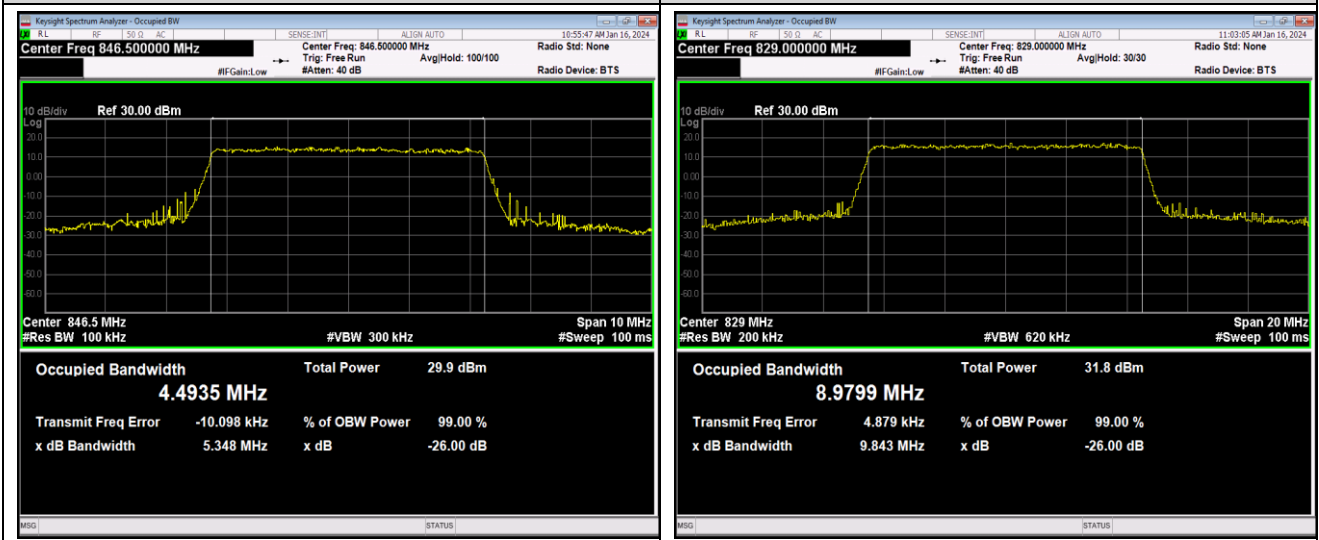

Band5-5MHz-16QAM-20425-25RB#0

Band5-5MHz-16QAM-20525-25RB#0

Band5-5MHz-16QAM-20625-25RB#0

Band5-5MHz-64QAM-20425-25RB#0

Band5-5MHz-64QAM-20525-25RB#0

Band5-5MHz-64QAM-20625-25RB#0

Band5-10MHz-QPSK-20450-50RB#0