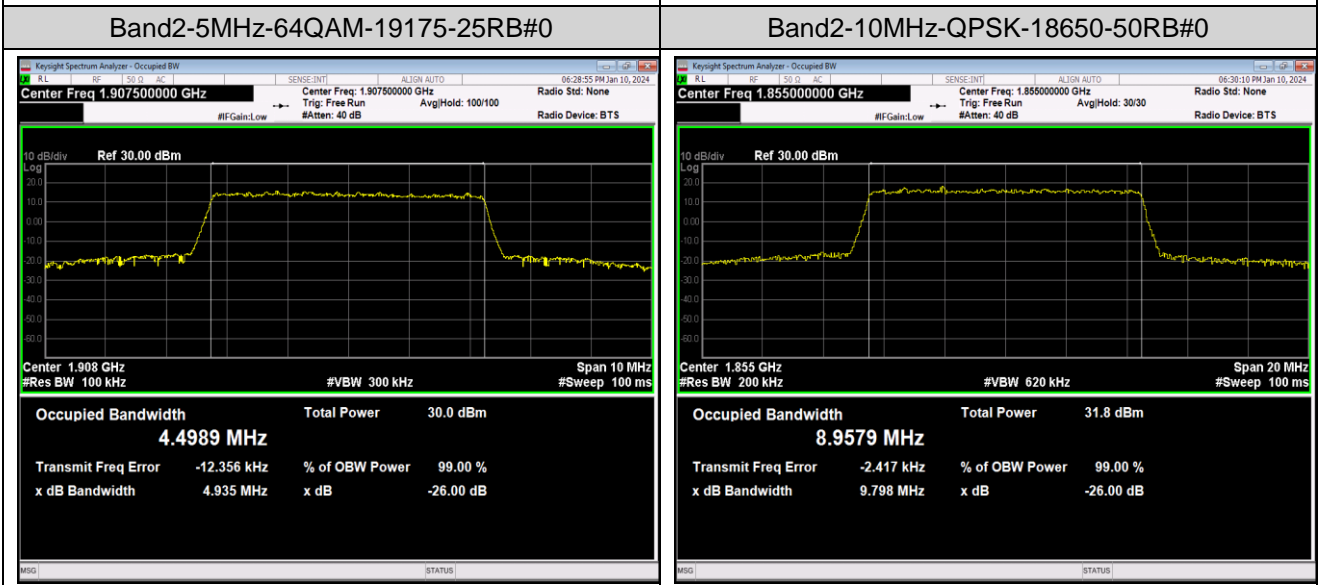

Test Graphs

Band2-15MHz-QPSK-19125-75RB#0

Band2-15MHz-16QAM-18675-75RB#0

Band2-15MHz-16QAM-18900-75RB#0

Band2-15MHz-16QAM-19125-75RB#0

Band2-15MHz-64QAM-18675-75RB#0

Band2-15MHz-64QAM-18900-75RB#0