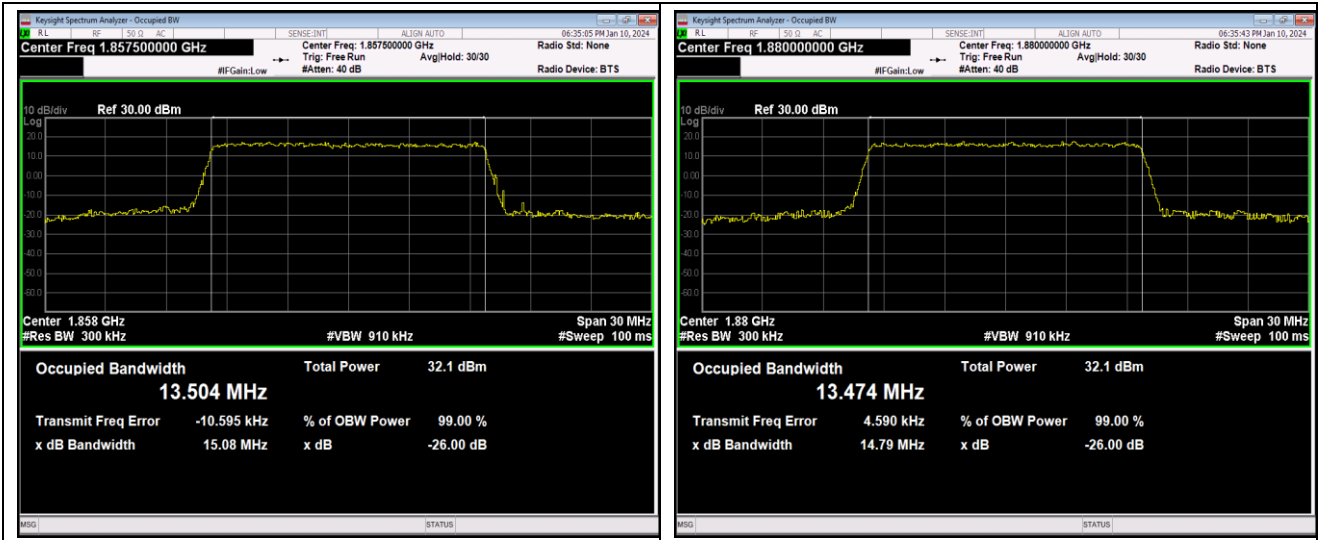

Test Graphs

Band2-15MHz-QPSK-19125-75RB#0

Band2-15MHz-16QAM-18675-75RB#0

Band2-15MHz-16QAM-18900-75RB#0

Band2-15MHz-16QAM-19125-75RB#0

Band2-15MHz-64QAM-18675-75RB#0

Band2-15MHz-64QAM-18900-75RB#0