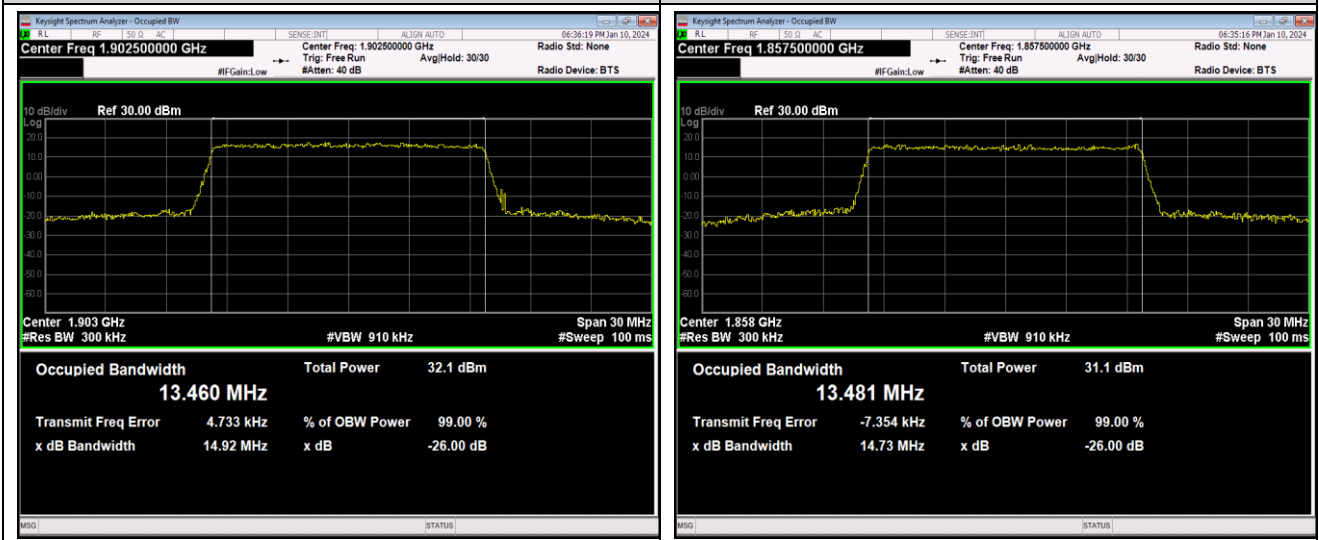

Test Graphs

Band2-15MHz-QPSK-19125-75RB#0

Band2-15MHz-16QAM-18675-75RB#0

Band2-15MHz-16QAM-18900-75RB#0

Band2-15MHz-16QAM-19125-75RB#0

Band2-15MHz-64QAM-18675-75RB#0

Band2-15MHz-64QAM-18900-75RB#0