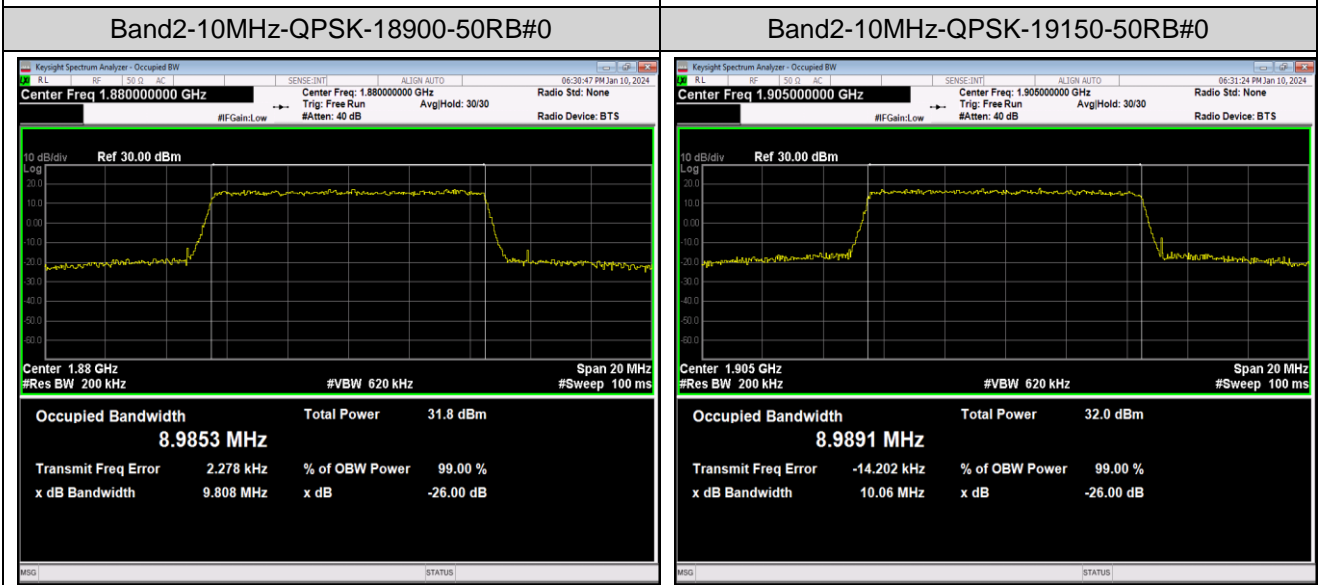

Test Graphs

Band2-15MHz-QPSK-19125-75RB#0

Band2-15MHz-16QAM-18675-75RB#0

Band2-15MHz-16QAM-18900-75RB#0

Band2-15MHz-16QAM-19125-75RB#0

Band2-15MHz-64QAM-18675-75RB#0

Band2-15MHz-64QAM-18900-75RB#0