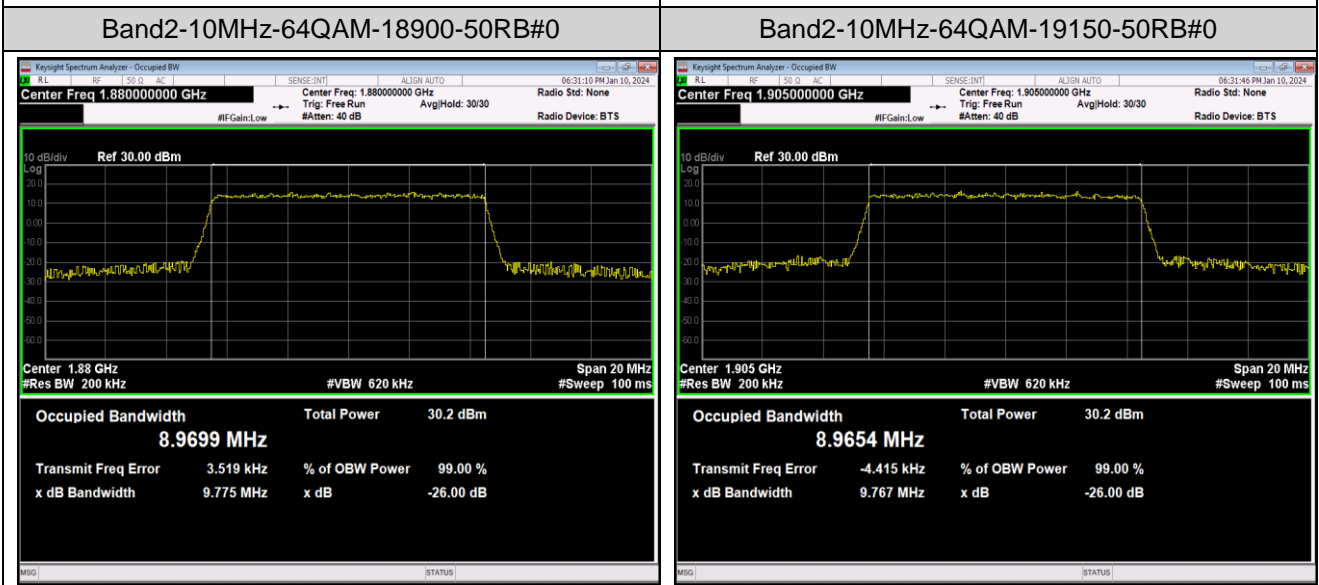

Test Graphs

Band2-15MHz-QPSK-19125-75RB#0

Band2-15MHz-16QAM-18675-75RB#0

Band2-15MHz-16QAM-18900-75RB#0

Band2-15MHz-16QAM-19125-75RB#0

Band2-15MHz-64QAM-18675-75RB#0

Band2-15MHz-64QAM-18900-75RB#0