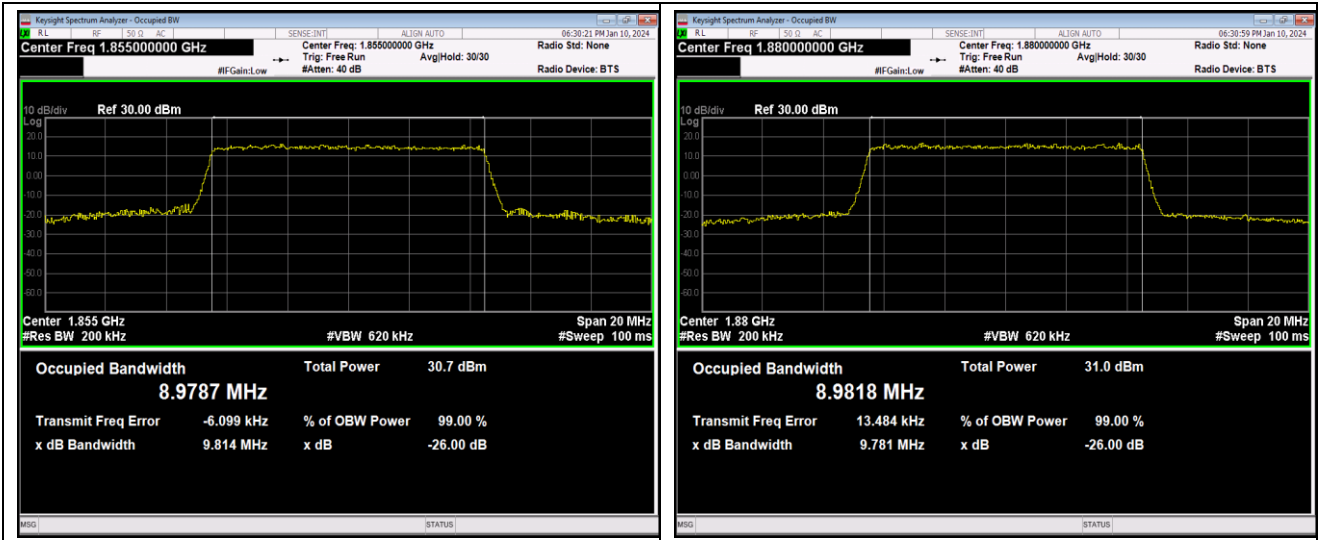

Test Graphs

Band2-15MHz-QPSK-19125-75RB#0

Band2-15MHz-16QAM-18675-75RB#0

Band2-15MHz-16QAM-18900-75RB#0

Band2-15MHz-16QAM-19125-75RB#0

Band2-15MHz-64QAM-18675-75RB#0

Band2-15MHz-64QAM-18900-75RB#0