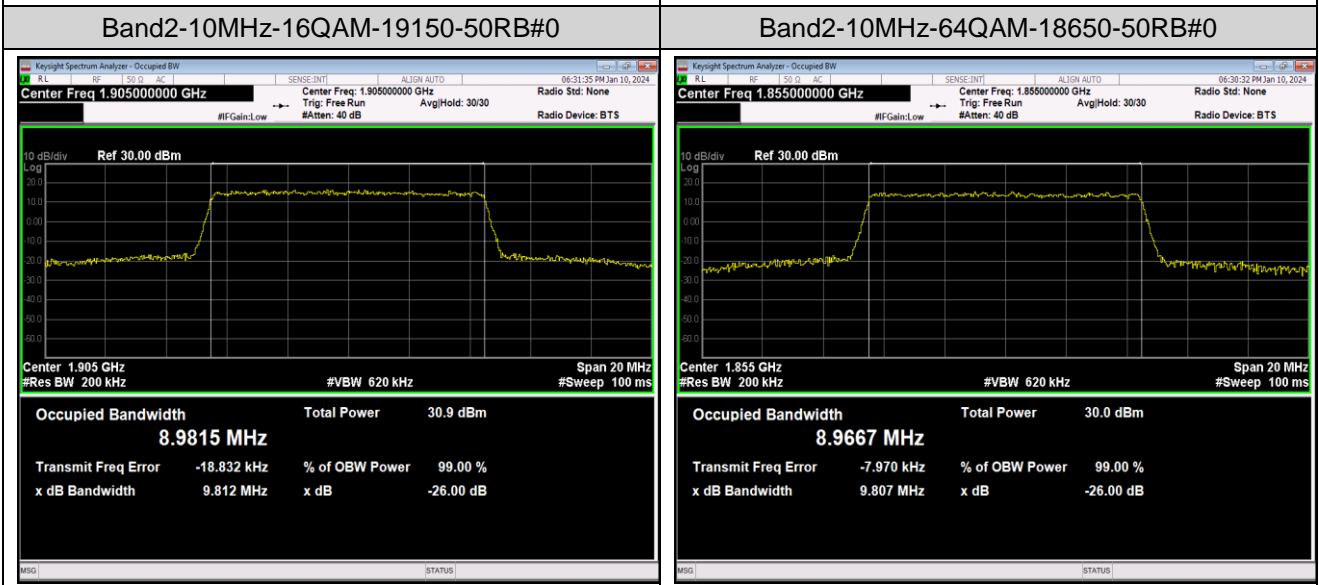

Test Graphs

Band2-15MHz-QPSK-19125-75RB#0

Band2-15MHz-16QAM-18675-75RB#0

Band2-15MHz-16QAM-18900-75RB#0

Band2-15MHz-16QAM-19125-75RB#0

Band2-15MHz-64QAM-18675-75RB#0

Band2-15MHz-64QAM-18900-75RB#0