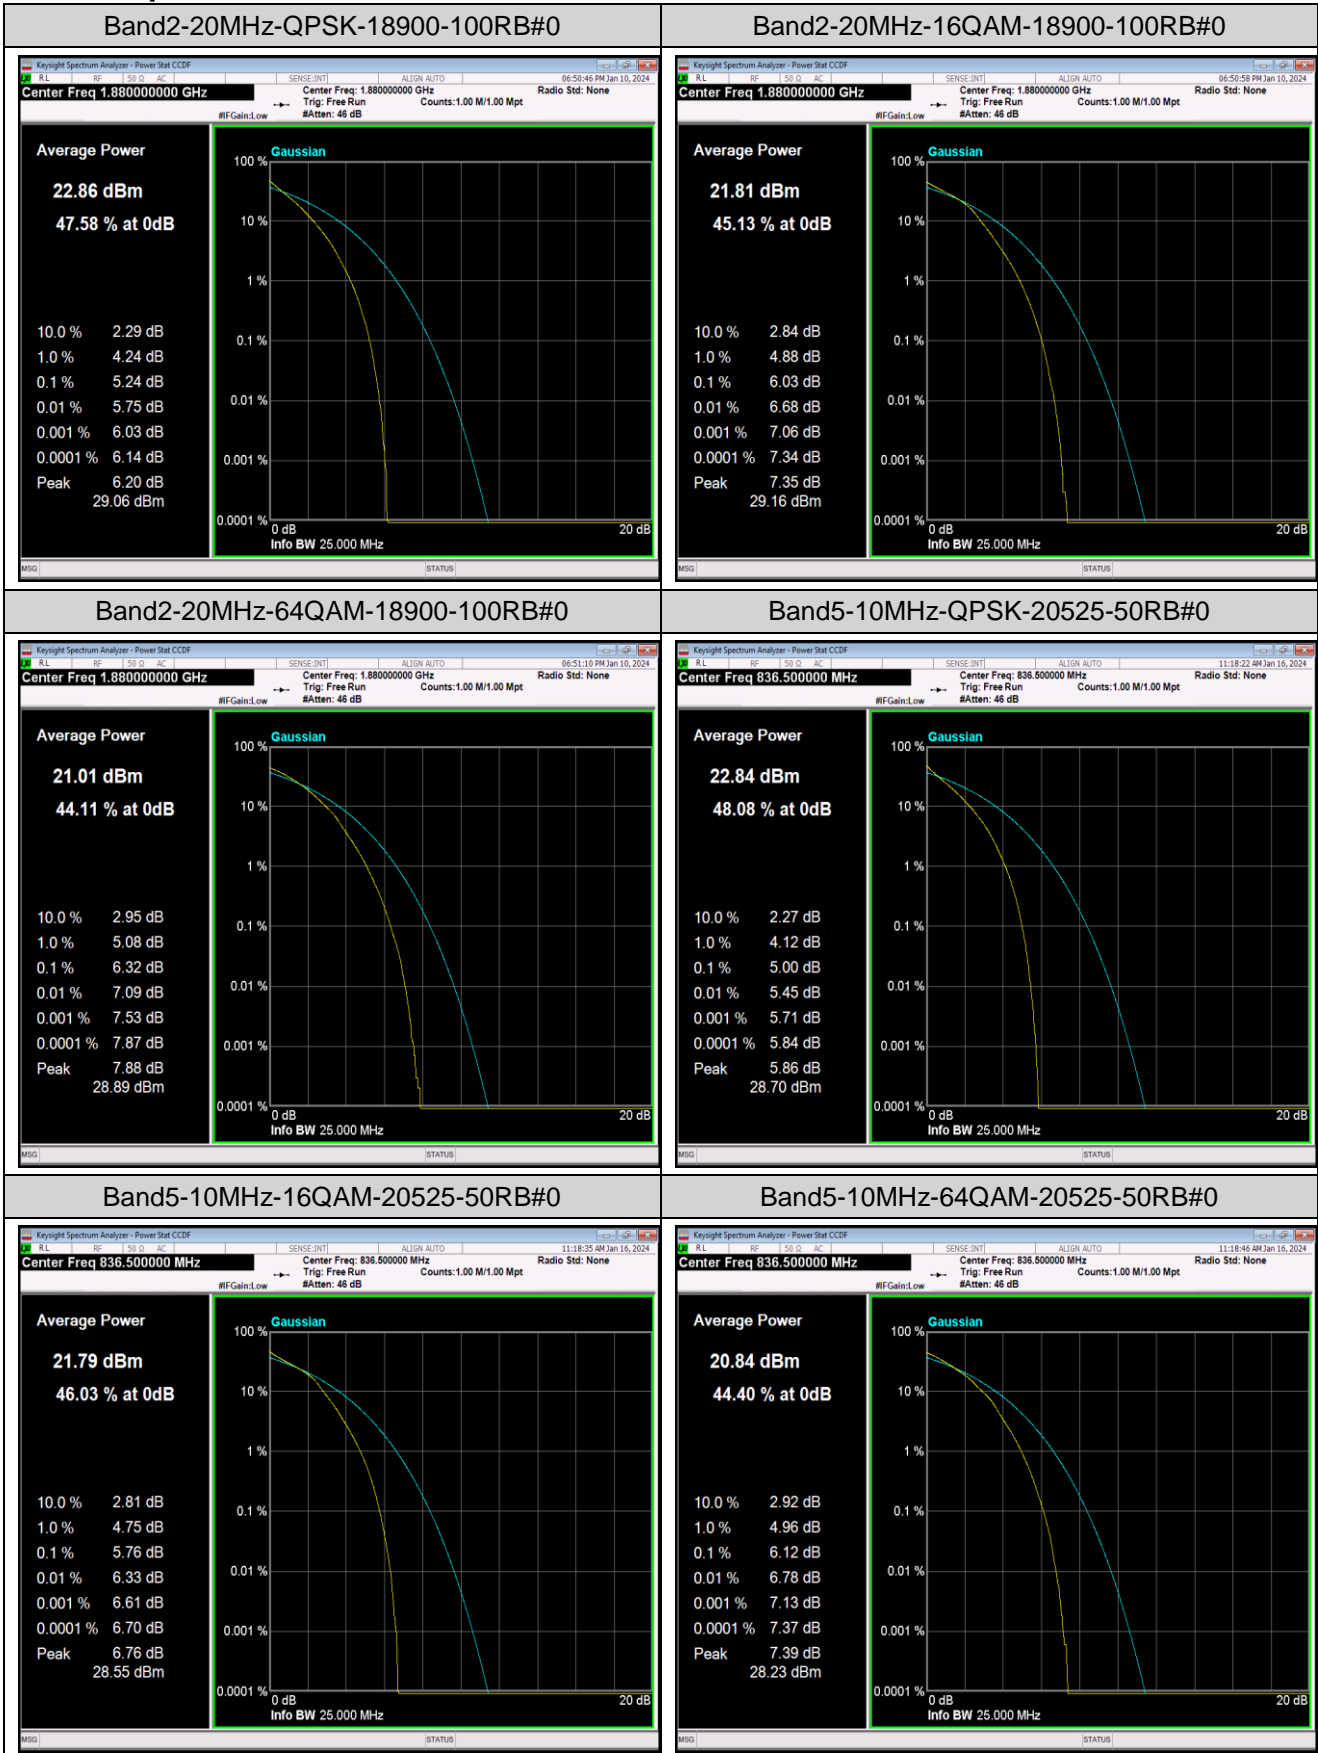

Test Graphs