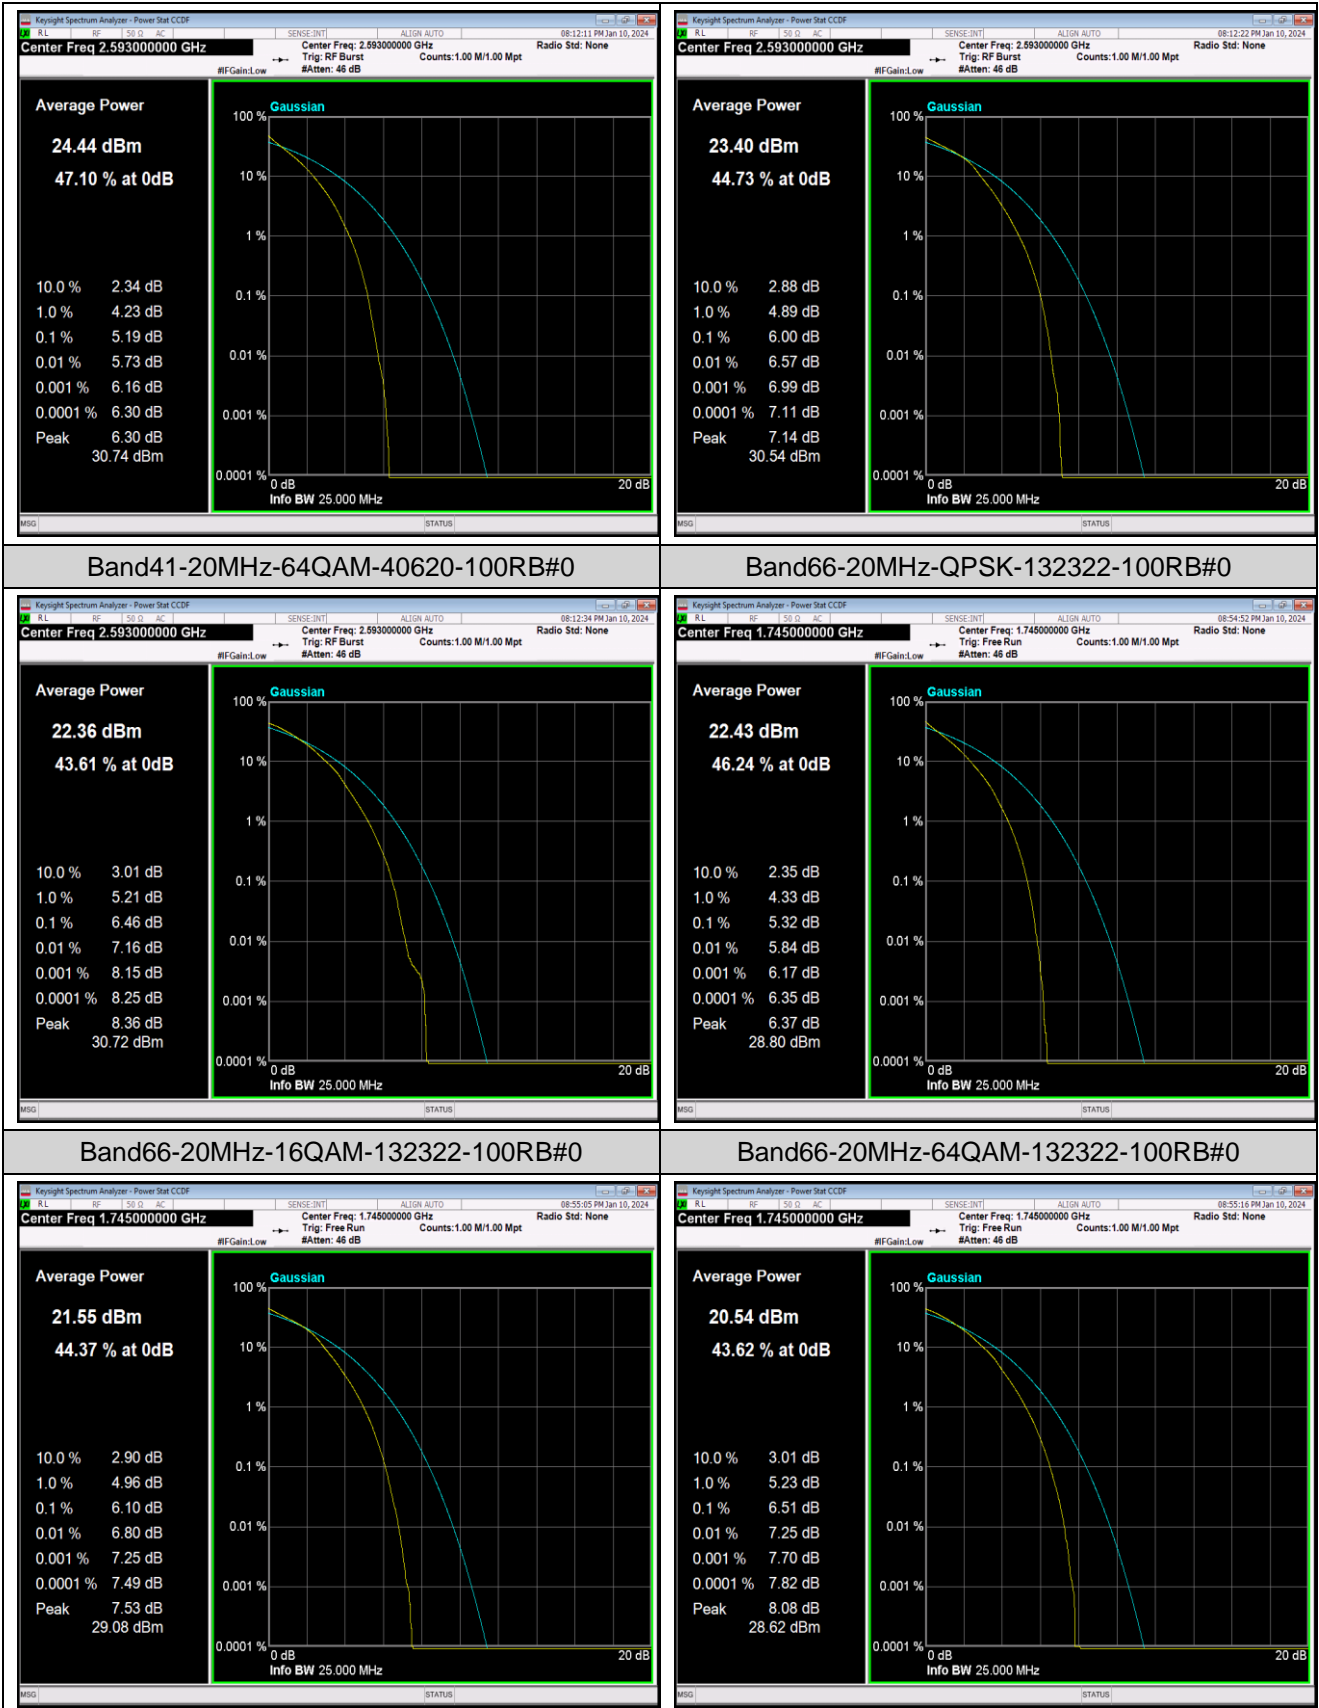

## Appendix C: 26dB Bandwidth and Occupied Bandwidth