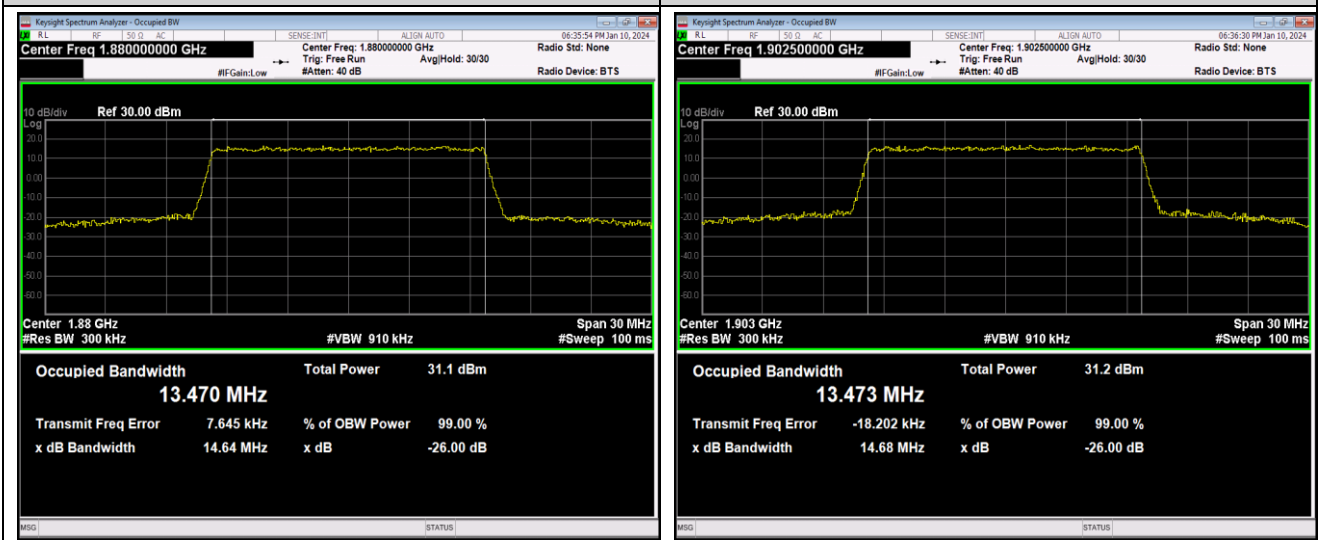

Test Graphs

Band2-15MHz-QPSK-19125-75RB#0

Band2-15MHz-16QAM-18675-75RB#0

Band2-15MHz-16QAM-18900-75RB#0

Band2-15MHz-16QAM-19125-75RB#0

Band2-15MHz-64QAM-18675-75RB#0

Band2-15MHz-64QAM-18900-75RB#0