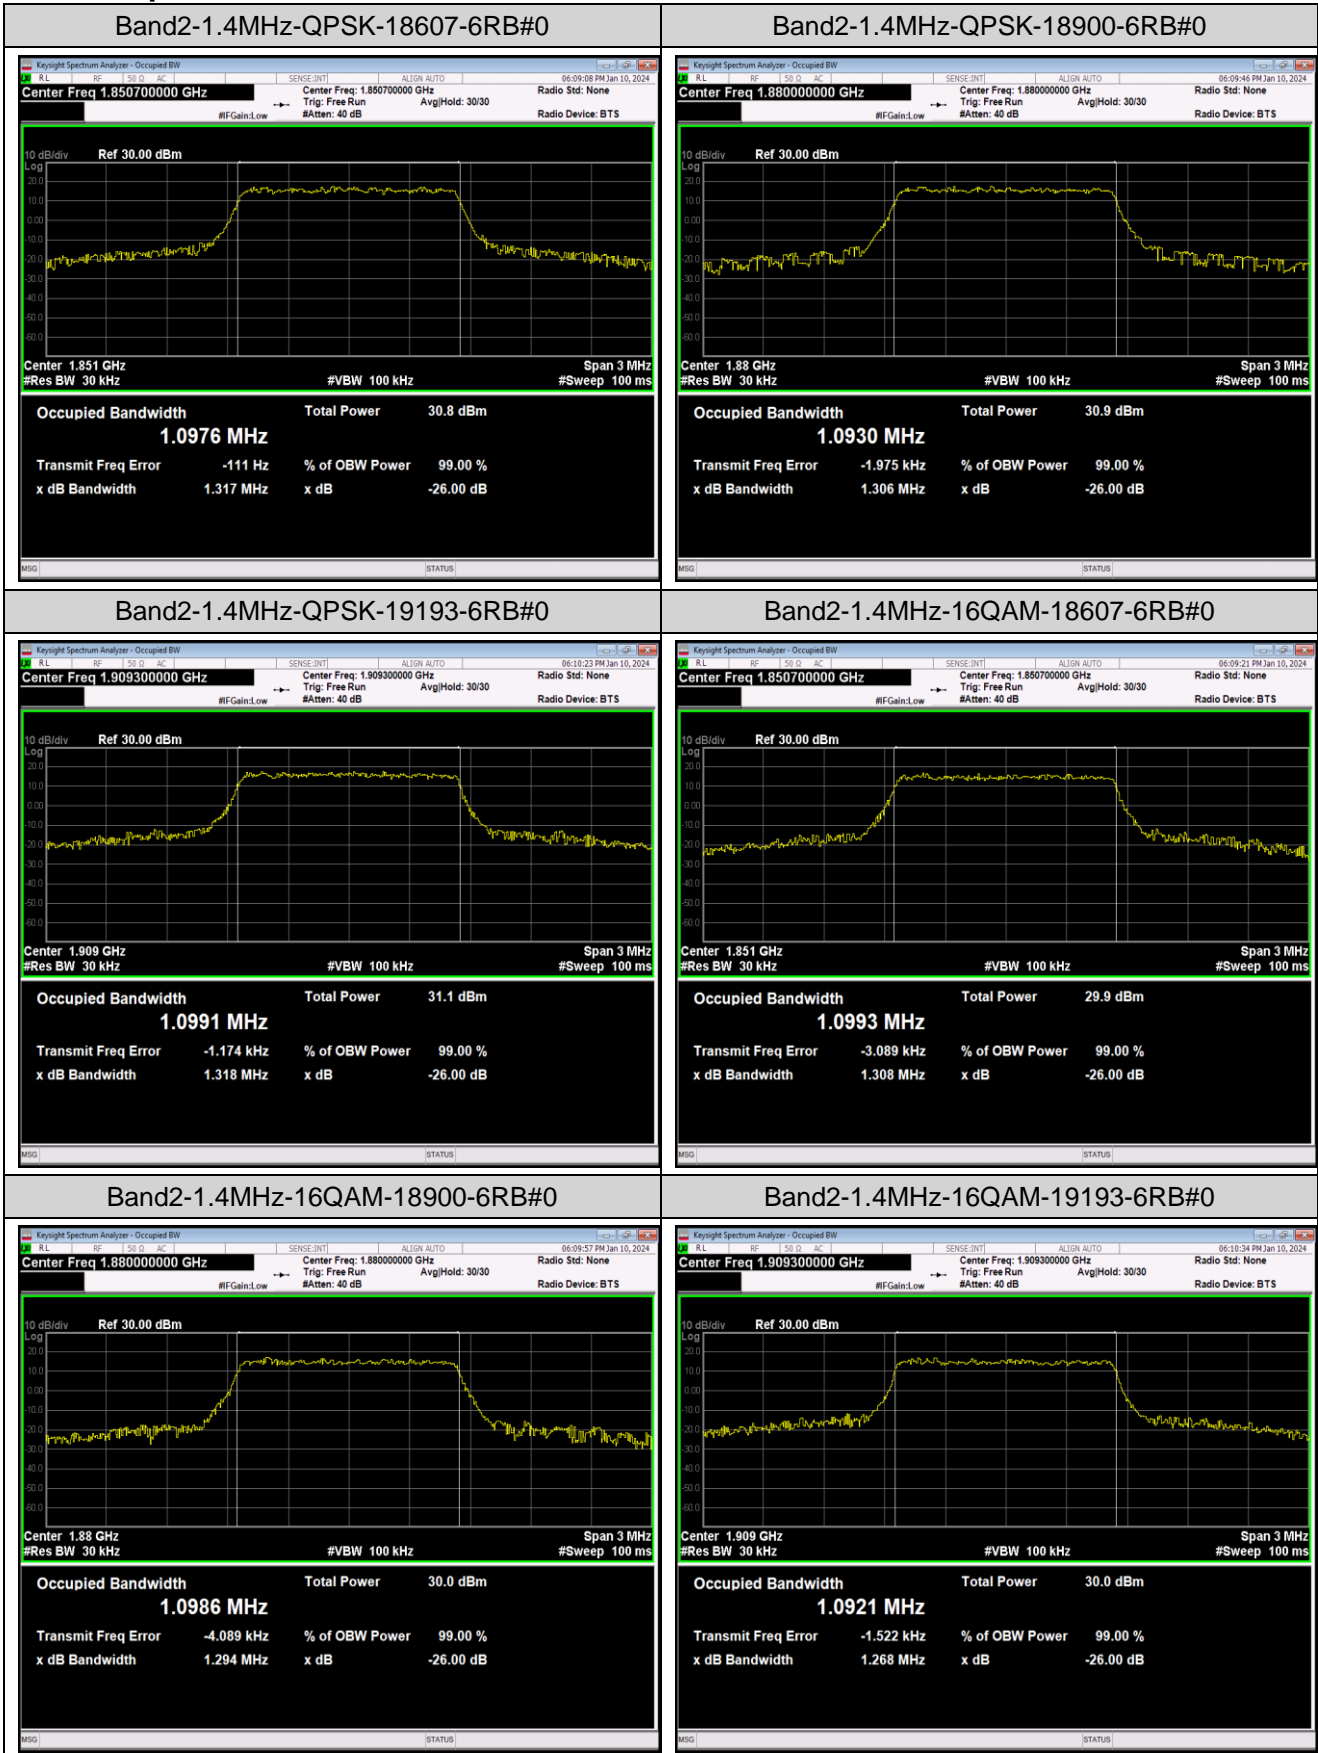

Test Graphs