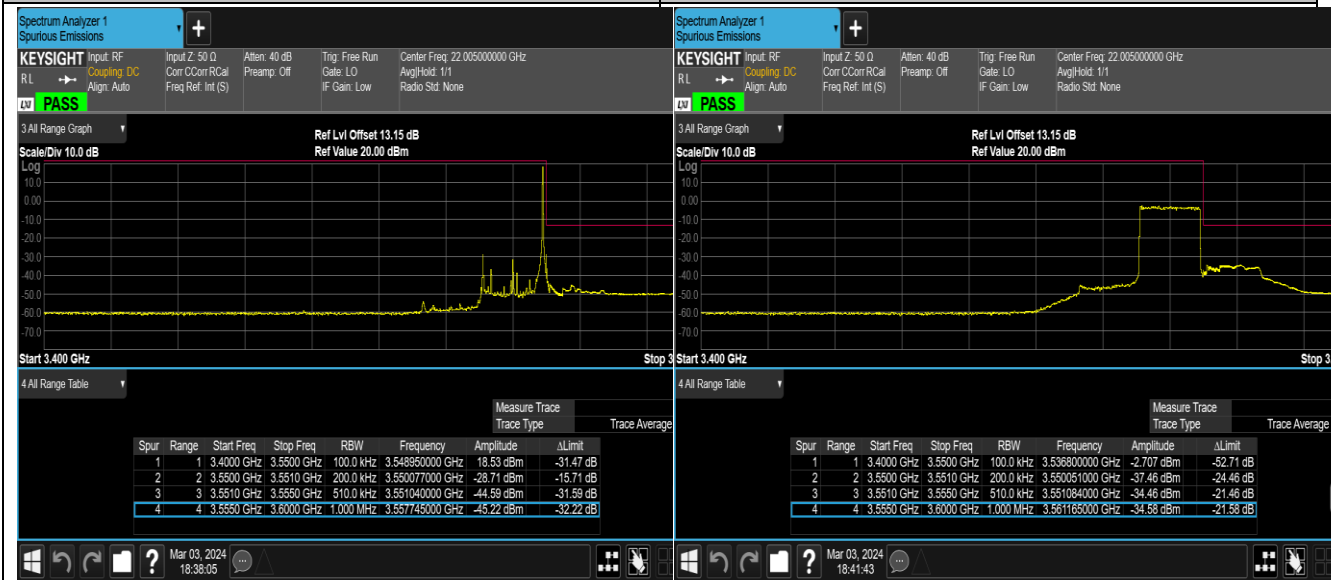

Band42_20MHz_QPSK_42190_100RB#0

Band42_20MHz_QPSK_42990_1RB#0

Band42_20MHz_QPSK_42990_1RB#99

Band42_20MHz_QPSK_42990_100RB#0

Band42_20MHz_16QAM_42190_1RB#0

Band42_20MHz_16QAM_42190_1RB#99

Band42_20MHz_16QAM_42190_100RB#0

Band42_20MHz_16QAM_42990_1RB#0

Band42_20MHz_16QAM_42990_1RB#99

Band42_20MHz_16QAM_42990_100RB#0

Band42_20MHz_64QAM_42190_1RB#0

Band42_20MHz_64QAM_42190_1RB#99

Appendix E: Conducted Spurious Emission

Test Result