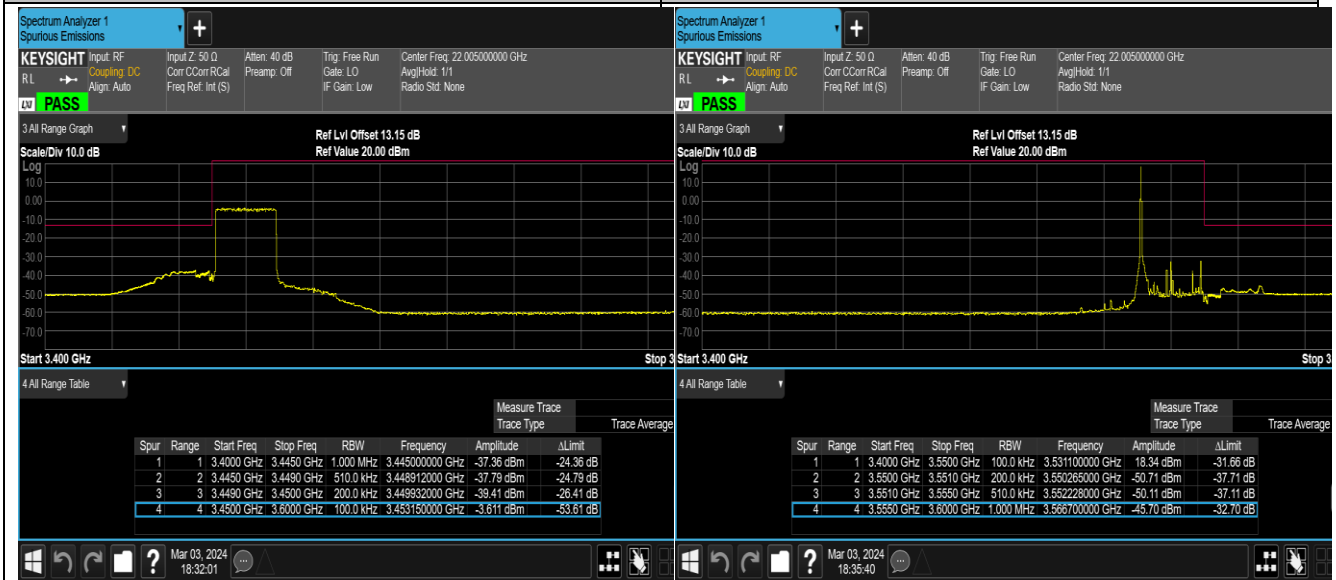

Band42_20MHz_QPSK_42190_100RB#0

Band42_20MHz_QPSK_42990_1RB#0

Band42_20MHz_QPSK_42990_1RB#99

Band42_20MHz_QPSK_42990_100RB#0

Band42_20MHz_16QAM_42190_1RB#0

Band42_20MHz_16QAM_42190_1RB#99

Band42_20MHz_16QAM_42190_100RB#0

Band42_20MHz_16QAM_42990_1RB#0

Band42_20MHz_16QAM_42990_1RB#99

Band42_20MHz_16QAM_42990_100RB#0

Band42_20MHz_64QAM_42190_1RB#0

Band42_20MHz_64QAM_42190_1RB#99

Appendix E: Conducted Spurious Emission

Test Result