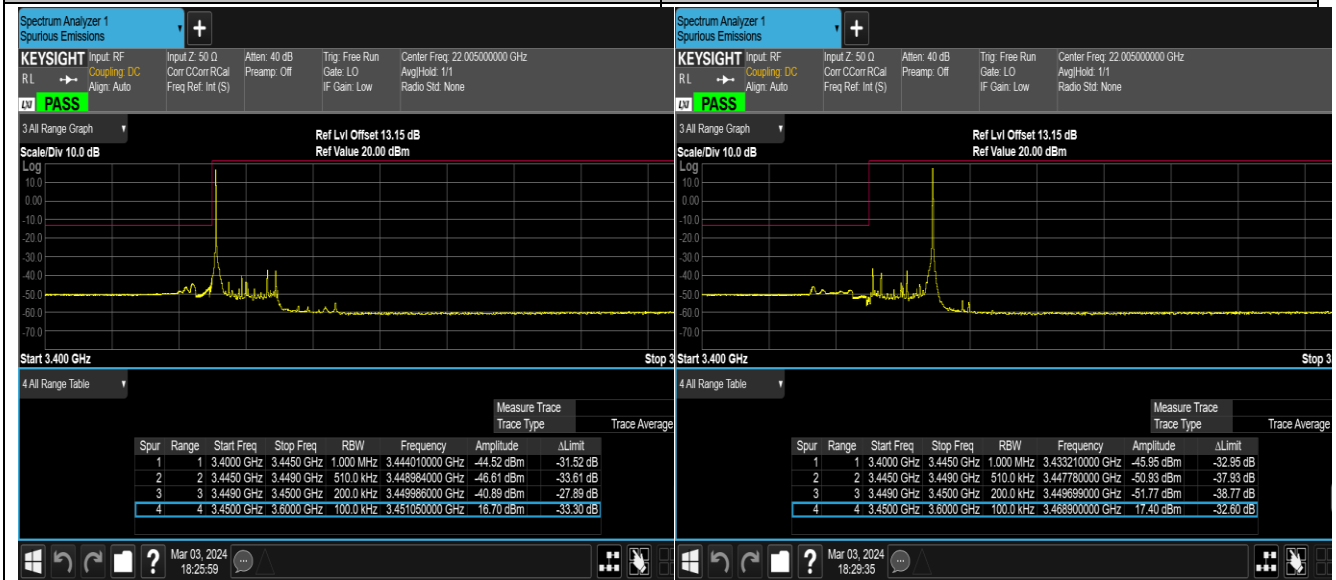

Band42_20MHz_QPSK_42190_100RB#0

Band42_20MHz_QPSK_42990_1RB#0

Band42_20MHz_QPSK_42990_1RB#99

Band42_20MHz_QPSK_42990_100RB#0

Band42_20MHz_16QAM_42190_1RB#0

Band42_20MHz_16QAM_42190_1RB#99

Band42_20MHz_16QAM_42190_100RB#0

Band42_20MHz_16QAM_42990_1RB#0

Band42_20MHz_16QAM_42990_1RB#99

Band42_20MHz_16QAM_42990_100RB#0

Band42_20MHz_64QAM_42190_1RB#0

Band42_20MHz_64QAM_42190_1RB#99

Appendix E: Conducted Spurious Emission

Test Result