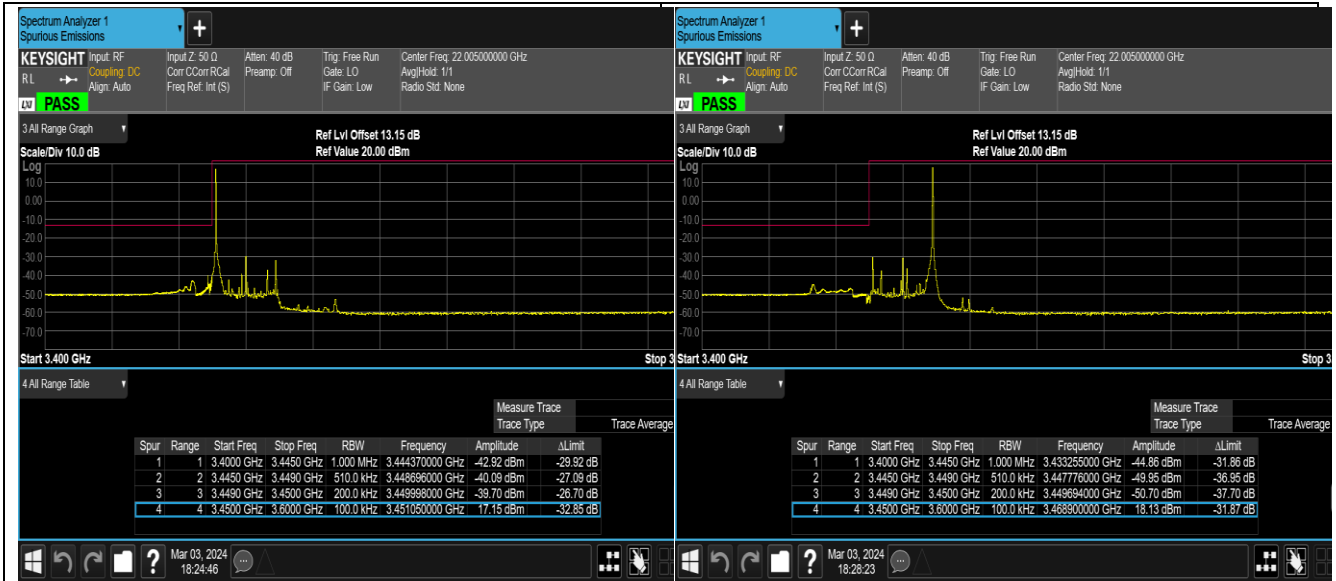

Band42_20MHz_QPSK_42190_100RB#0

Band42_20MHz_QPSK_42990_1RB#0

Band42_20MHz_QPSK_42990_1RB#99

Band42_20MHz_QPSK_42990_100RB#0

Band42_20MHz_16QAM_42190_1RB#0

Band42_20MHz_16QAM_42190_1RB#99

Band42_20MHz_16QAM_42190_100RB#0

Band42_20MHz_16QAM_42990_1RB#0

Band42_20MHz_16QAM_42990_1RB#99

Band42_20MHz_16QAM_42990_100RB#0

Band42_20MHz_64QAM_42190_1RB#0

Band42_20MHz_64QAM_42190_1RB#99

Appendix E: Conducted Spurious Emission

Test Result