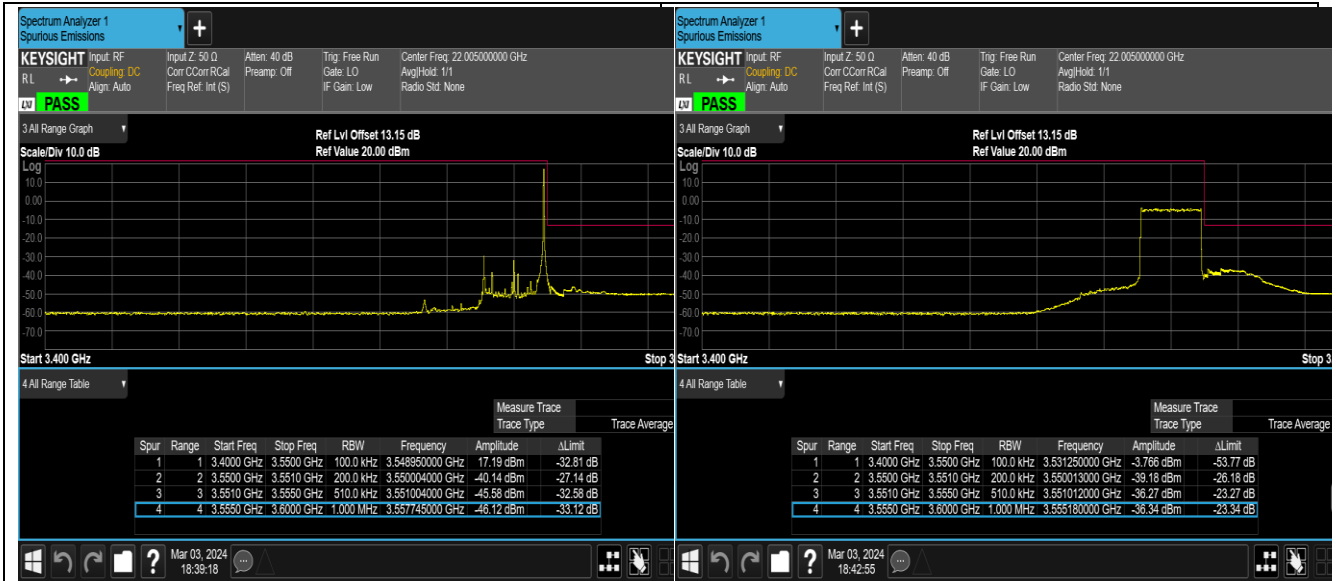

Band42_20MHz_QPSK_42190_100RB#0

Band42_20MHz_QPSK_42990_1RB#0

Band42_20MHz_QPSK_42990_1RB#99

Band42_20MHz_QPSK_42990_100RB#0

Band42_20MHz_16QAM_42190_1RB#0

Band42_20MHz_16QAM_42190_1RB#99

Band42_20MHz_16QAM_42190_100RB#0

Band42_20MHz_16QAM_42990_1RB#0

Band42_20MHz_16QAM_42990_1RB#99

Band42_20MHz_16QAM_42990_100RB#0

Band42_20MHz_64QAM_42190_1RB#0

Band42_20MHz_64QAM_42190_1RB#99

Appendix E: Conducted Spurious Emission

Test Result