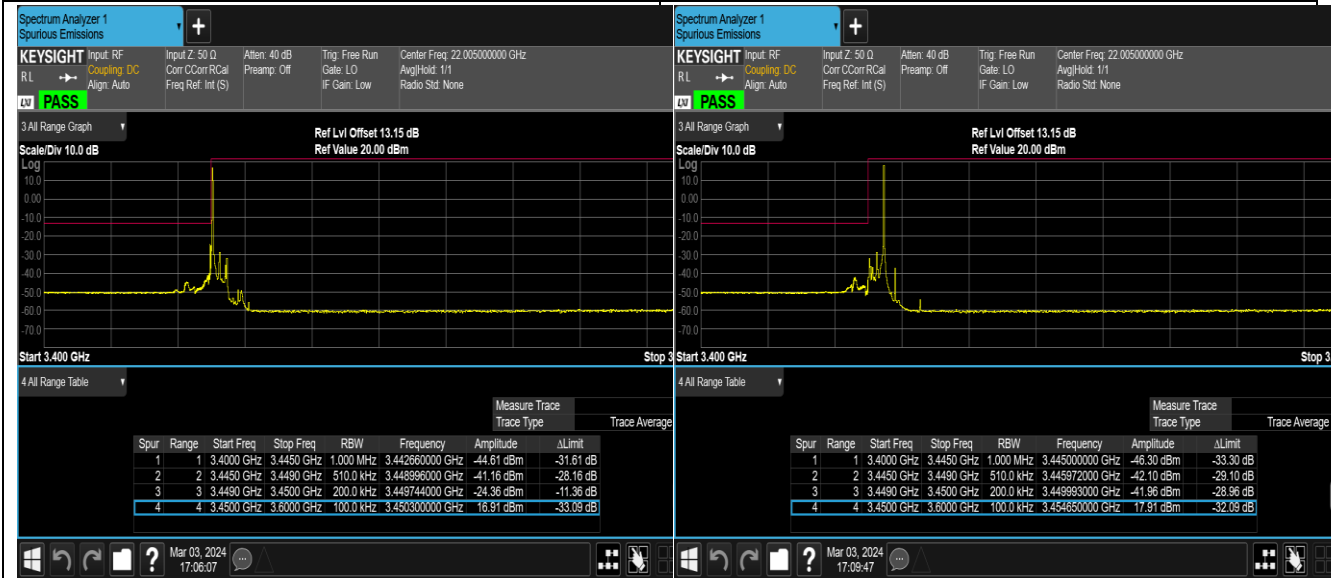

Band42_5MHz_QPSK_43065_1RB#24

Band42_5MHz_QPSK_43065_25RB#0

Band42_5MHz_16QAM_42115_1RB#0

Band42_5MHz_16QAM_42115_1RB#24