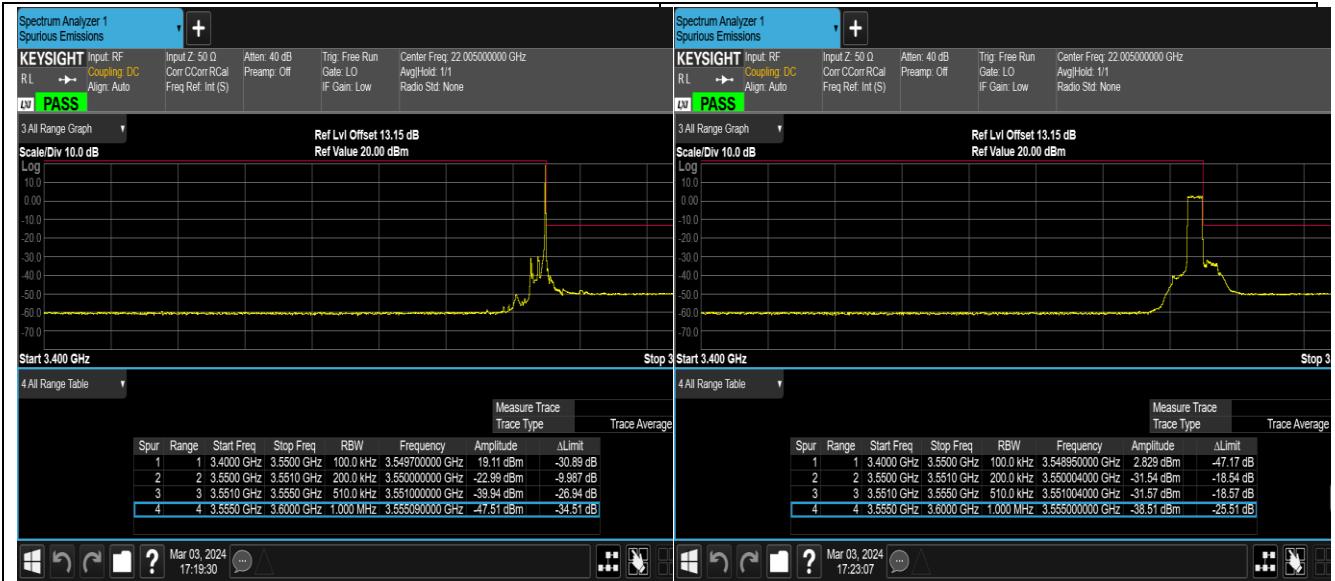

Band42_5MHz_QPSK_43065_1RB#24

Band42_5MHz_QPSK_43065_25RB#0