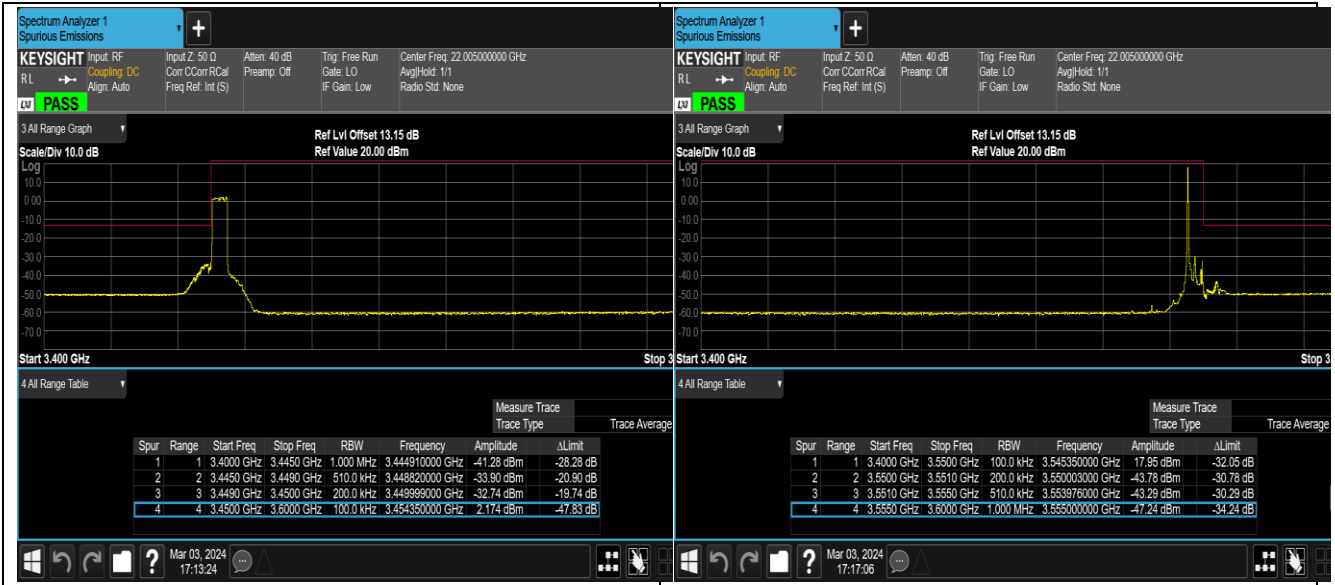

Test Graphs

Band42_5MHz_QPSK_43065_1RB#24

Band42_5MHz_QPSK_43065_25RB#0

Band42_5MHz_16QAM_42115_1RB#0

Band42_5MHz_16QAM_42115_1RB#24

Band42_5MHz_16QAM_42115_25RB#0

Band42_5MHz_16QAM_43065_1RB#0

Band42_5MHz_16QAM_43065_1RB#24