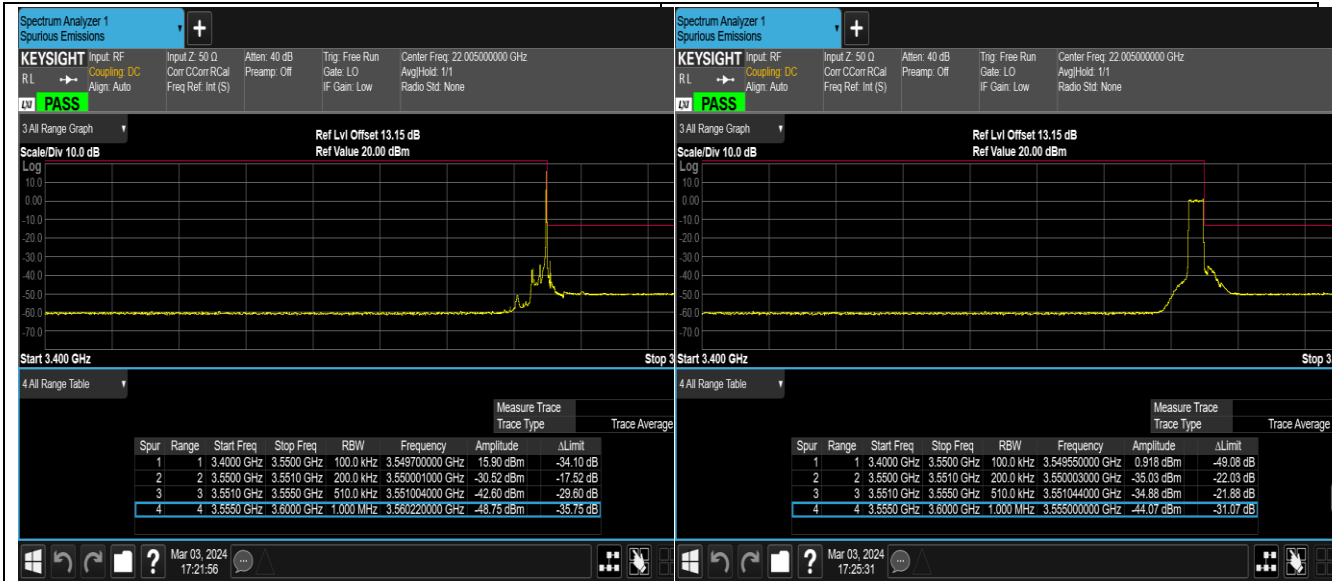

Band42_5MHz_64QAM_43065_1RB#24

Band42_5MHz_64QAM_43065_25RB#0