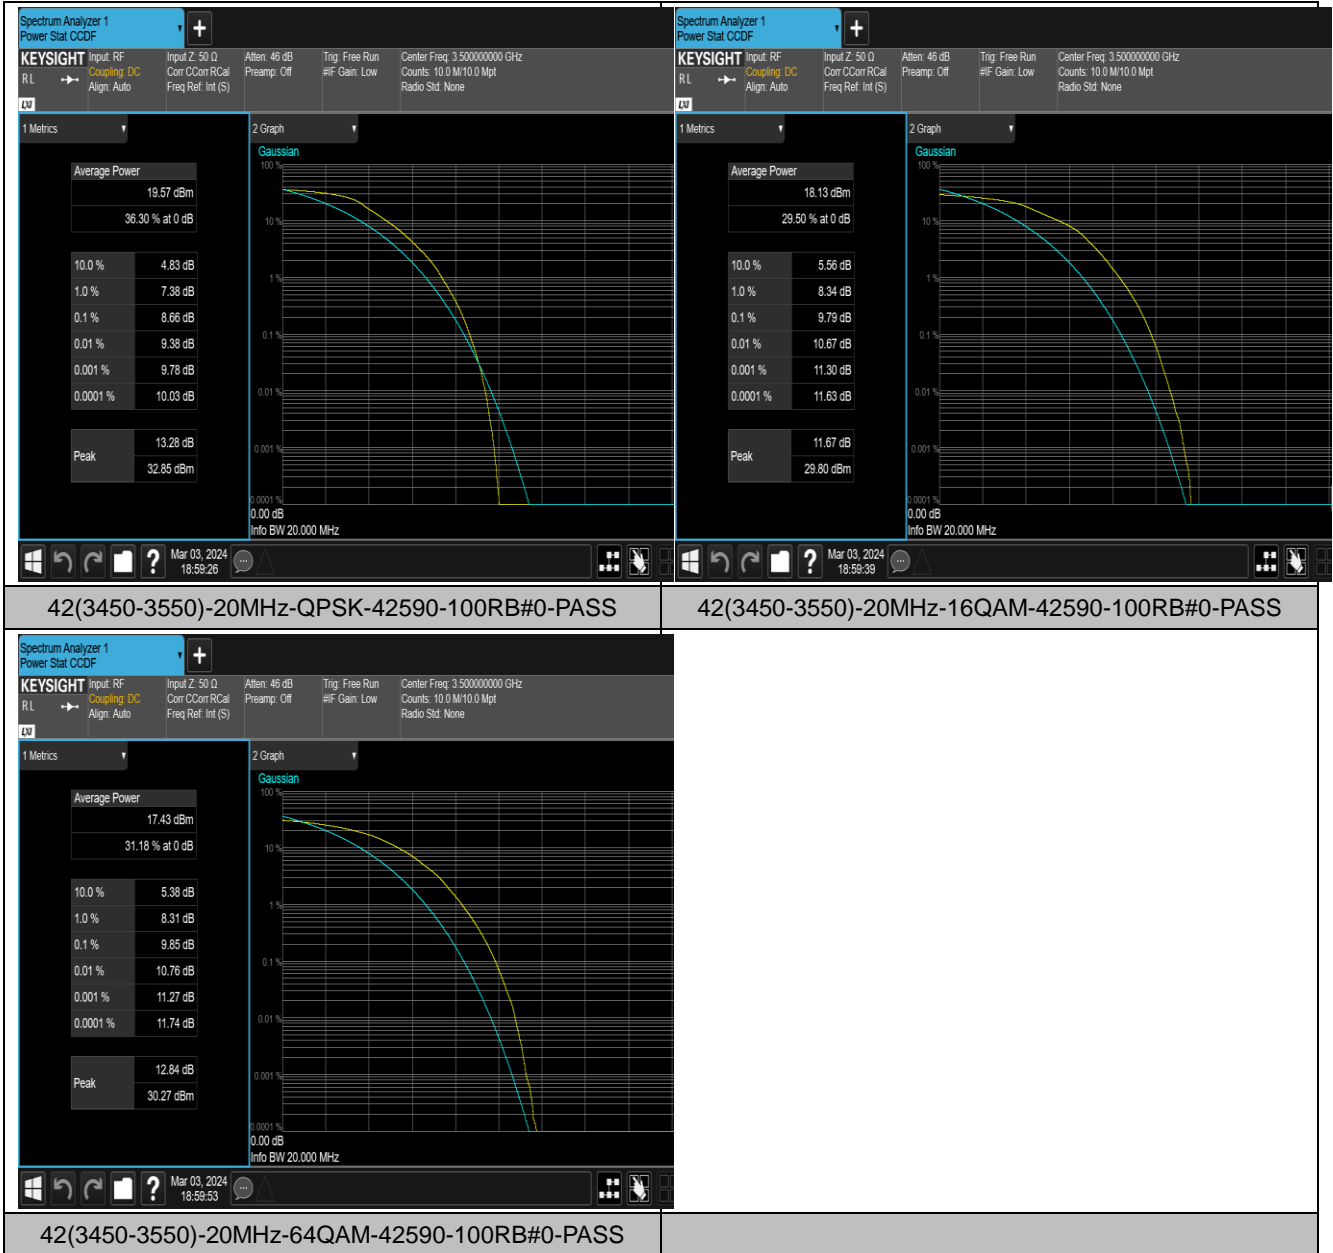

Test Graphs