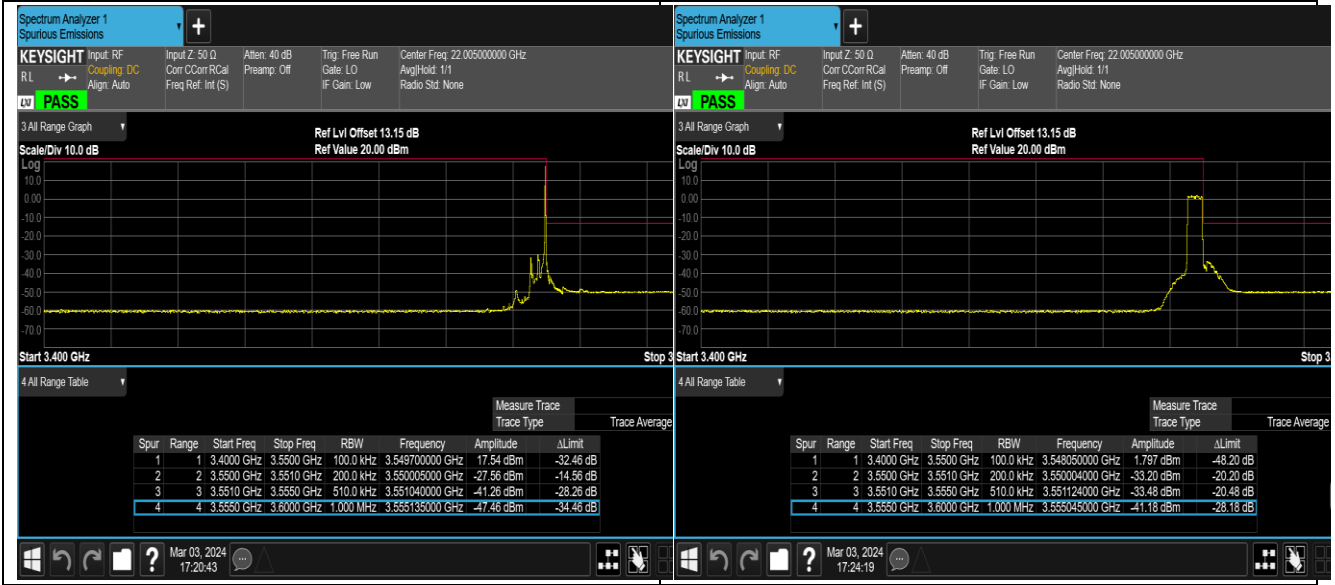

Test Graphs

Band42_5MHz_QPSK_43065_1RB#24

Band42_5MHz_QPSK_43065_25RB#0

Band42_5MHz_16QAM_42115_1RB#0

Band42_5MHz_16QAM_42115_1RB#24

Band42_5MHz_16QAM_42115_25RB#0

Band42_5MHz_16QAM_43065_1RB#0

Band42_5MHz_16QAM_43065_1RB#24