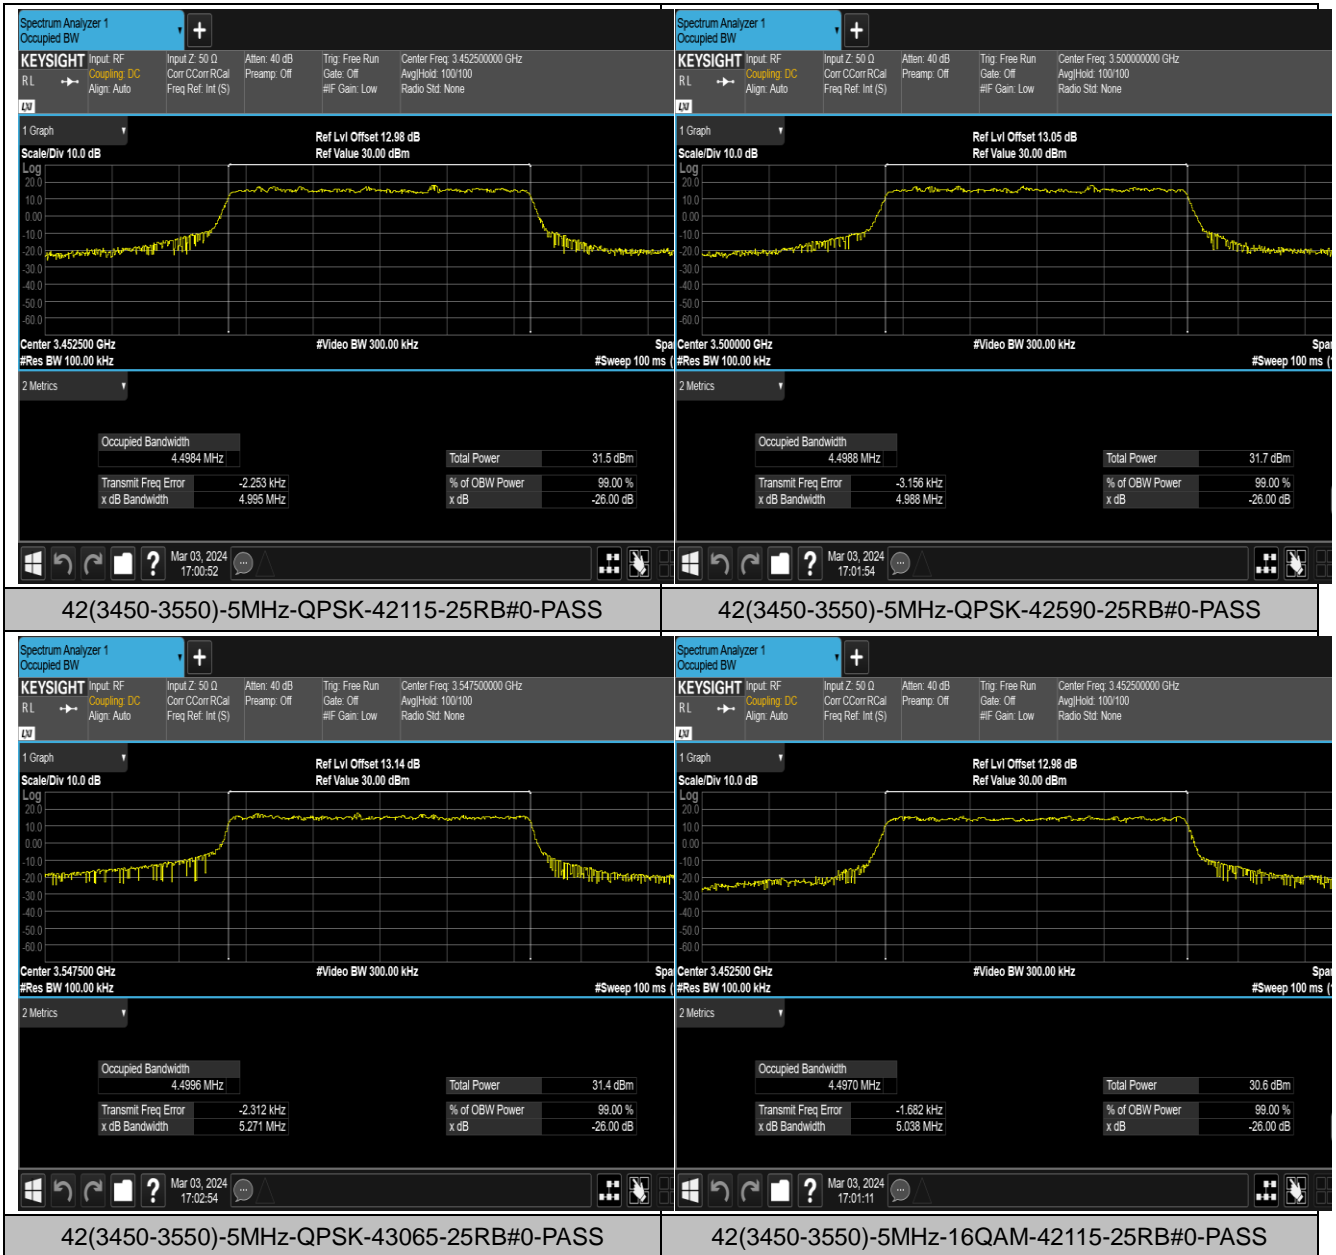

Test Graphs