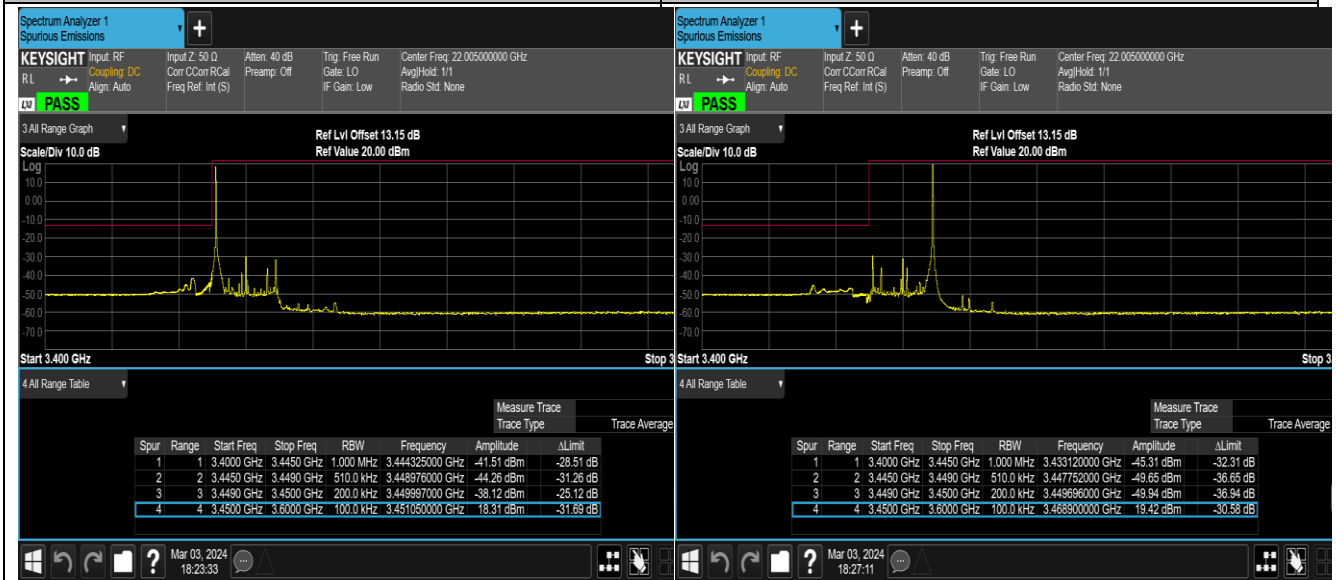

Band42_5MHz_64QAM_43065_1RB#24

Band42_5MHz_64QAM_43065_25RB#0

Band42_20MHz_QPSK_42190_1RB#0

Band42_20MHz_QPSK_42190_1RB#99