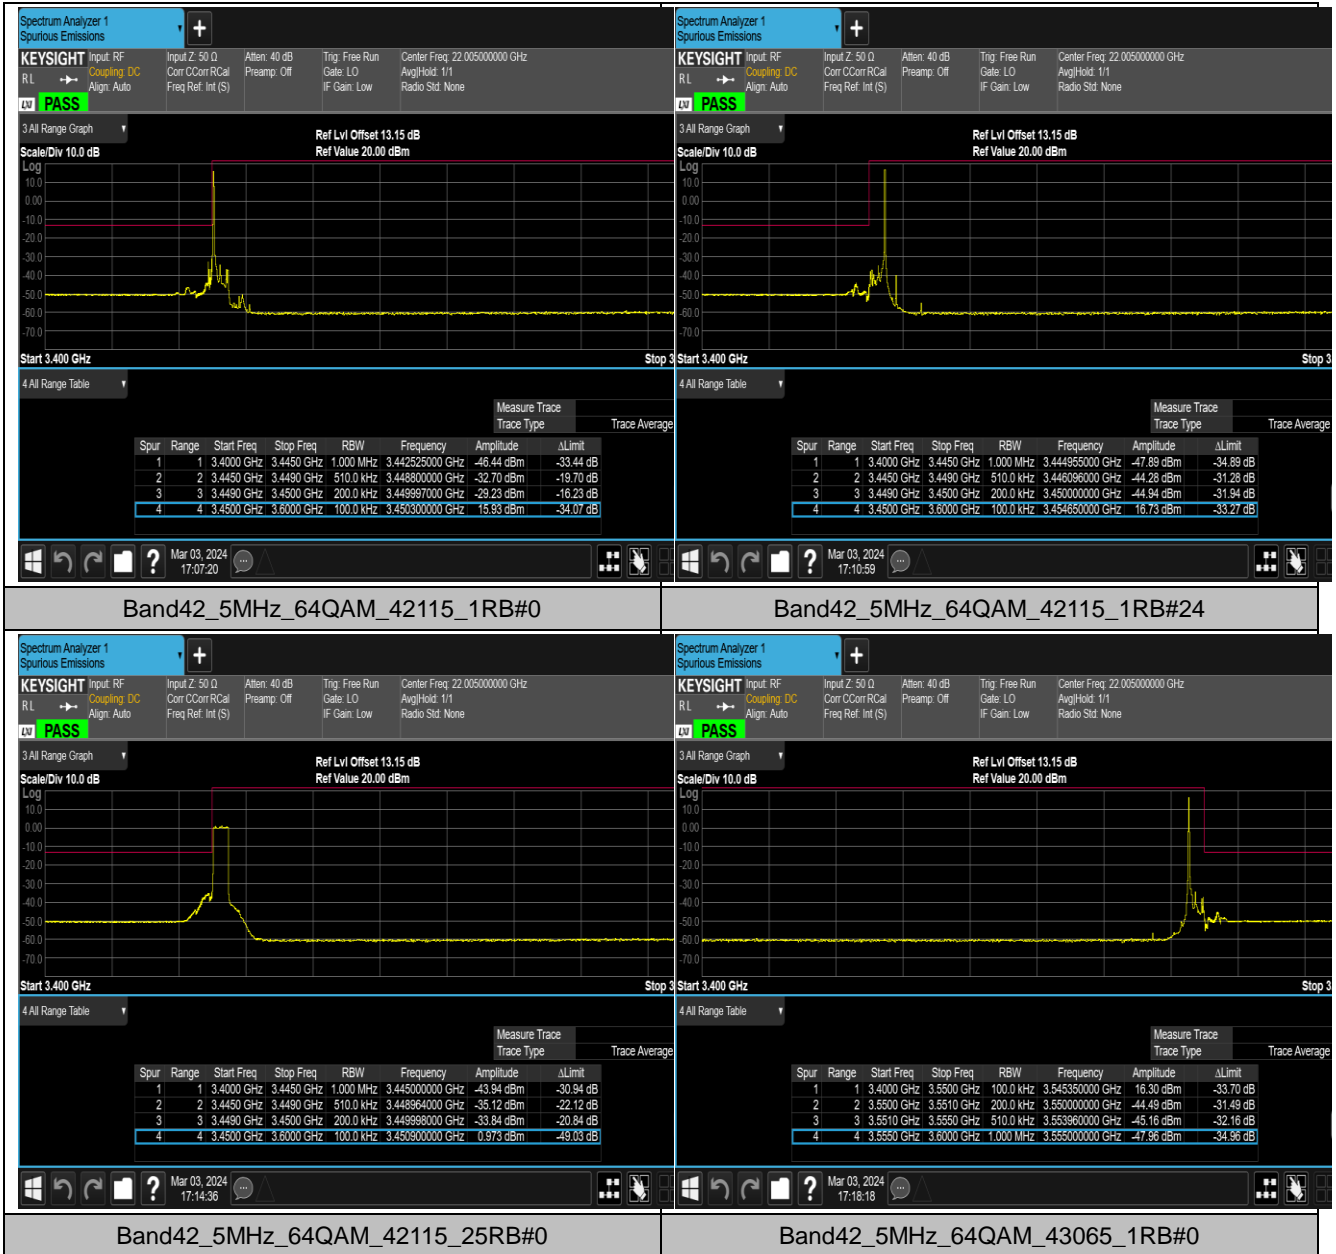

Band42_5MHz_16QAM_43065_1RB#24

Band42_5MHz_16QAM_43065_25RB#0