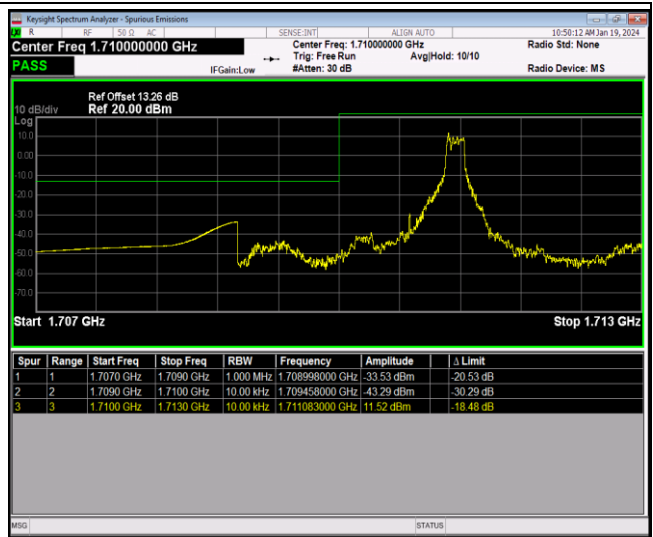

Band41-20MHz-64QAM-41490-100RB#0

Band66-1.4MHz-QPSK-131979-1RB#0

Band66-1.4MHz-QPSK-131979-1RB#5

Band66-1.4MHz-QPSK-131979-6RB#0

Band66-1.4MHz-QPSK-132665-1RB#0

Band66-1.4MHz-QPSK-132665-1RB#5

Band66-1.4MHz-QPSK-132665-6RB#0