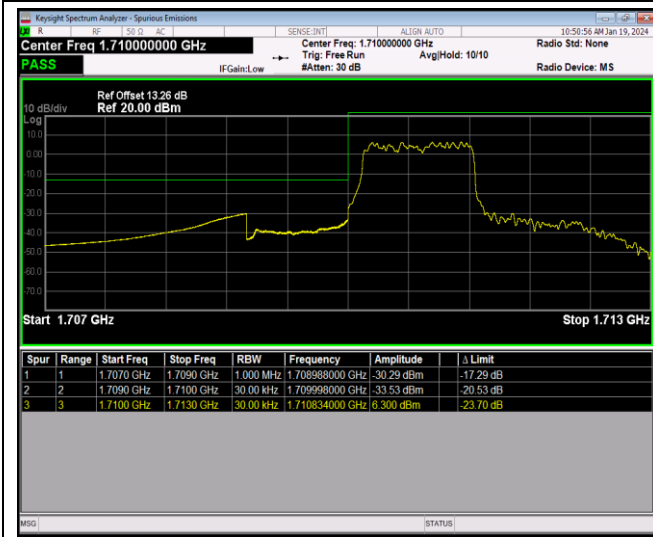

Band41-20MHz-64QAM-41490-100RB#0

Band66-1.4MHz-QPSK-131979-1RB#0

Band66-1.4MHz-QPSK-131979-1RB#5

Band66-1.4MHz-QPSK-131979-6RB#0

Band66-1.4MHz-QPSK-132665-1RB#0

Band66-1.4MHz-QPSK-132665-1RB#5

Band66-1.4MHz-QPSK-132665-6RB#0