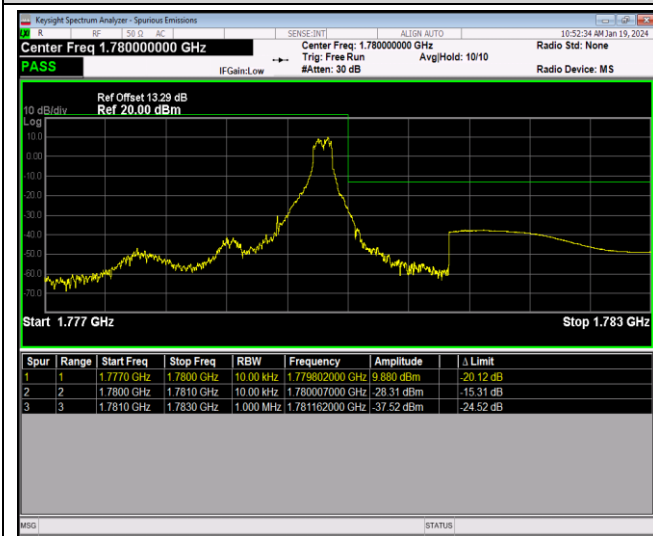

Band66-1.4MHz-16QAM-131979-1RB#0

Band66-1.4MHz-16QAM-131979-1RB#5

Band66-1.4MHz-16QAM-131979-6RB#0

Band66-1.4MHz-16QAM-132665-1RB#0

Band66-1.4MHz-16QAM-132665-1RB#5

Band66-1.4MHz-16QAM-132665-6RB#0

Band66-1.4MHz-64QAM-131979-1RB#0