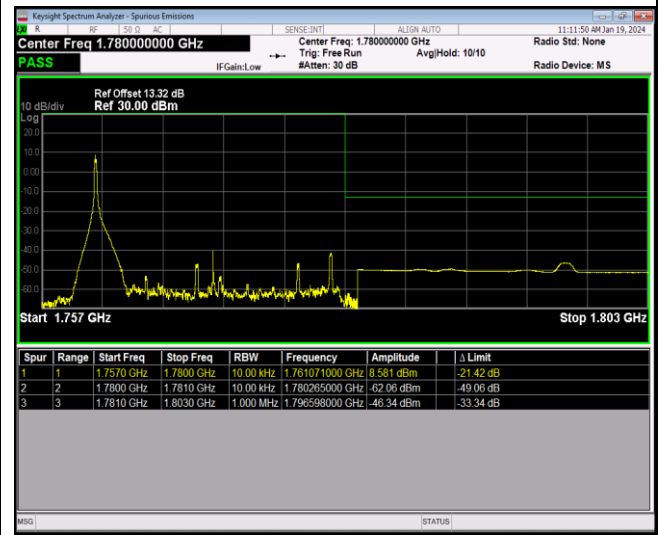

Band66-20MHz-QPSK-132572-1RB#0

Band66-20MHz-QPSK-132572-100RB#0