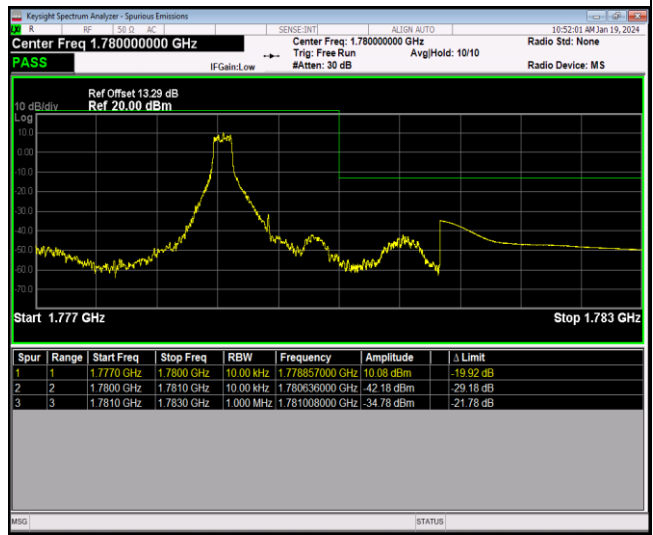

Band66-1.4MHz-16QAM-131979-1RB#0

Band66-1.4MHz-16QAM-131979-1RB#5

Band66-1.4MHz-16QAM-131979-6RB#0

Band66-1.4MHz-16QAM-132665-1RB#0

Band66-1.4MHz-16QAM-132665-1RB#5

Band66-1.4MHz-16QAM-132665-6RB#0

Band66-1.4MHz-64QAM-131979-1RB#0