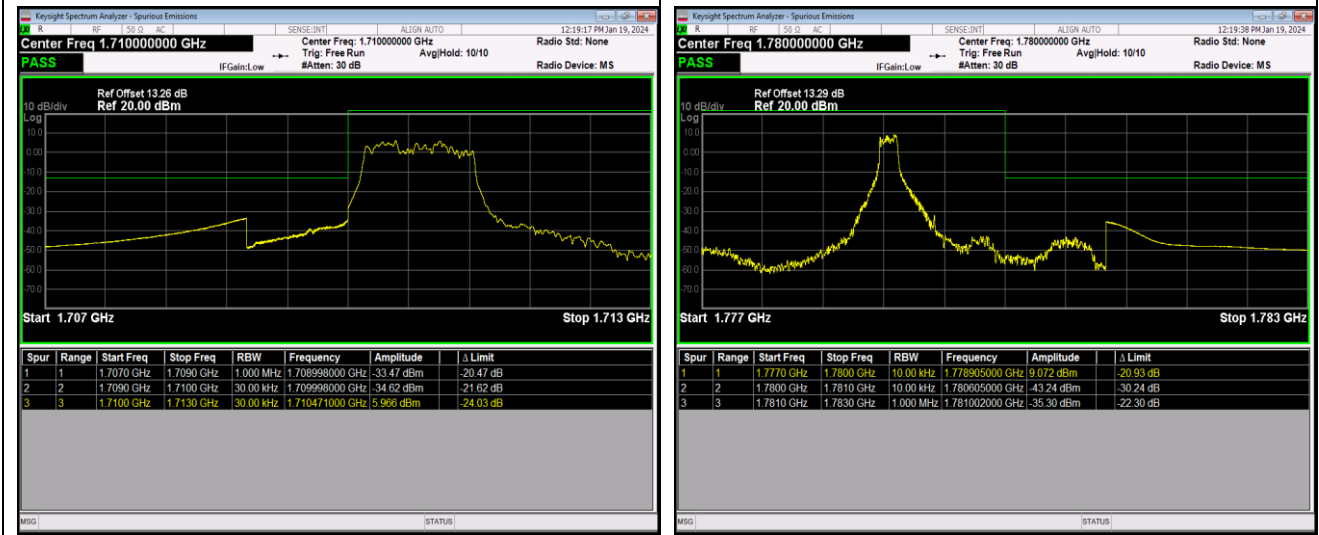

Band66-1.4MHz-64QAM-131979-6RB#0

Band66-1.4MHz-64QAM-132665-1RB#0

Band66-1.4MHz-64QAM-132665-1RB#5

Band66-1.4MHz-64QAM-132665-6RB#0