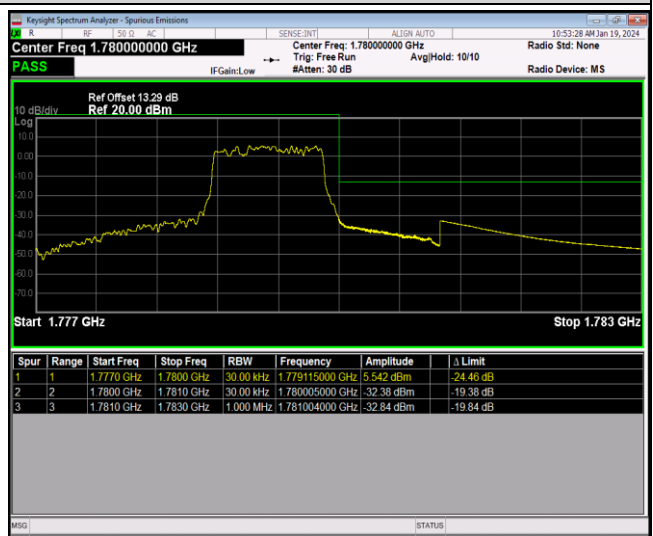

Band66-1.4MHz-16QAM-131979-1RB#0

Band66-1.4MHz-16QAM-131979-1RB#5

Band66-1.4MHz-16QAM-131979-6RB#0

Band66-1.4MHz-16QAM-132665-1RB#0

Band66-1.4MHz-16QAM-132665-1RB#5

Band66-1.4MHz-16QAM-132665-6RB#0

Band66-1.4MHz-64QAM-131979-1RB#0