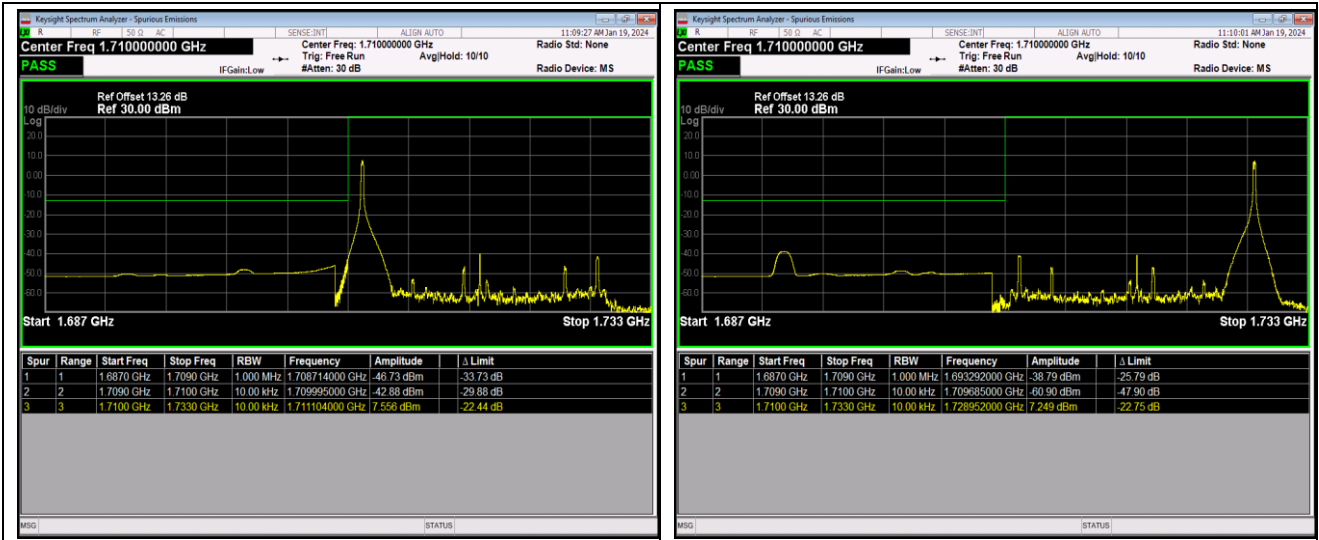

Band66-1.4MHz-64QAM-131979-1RB#5

Band66-1.4MHz-64QAM-131979-6RB#0

Band66-1.4MHz-64QAM-132665-1RB#0

Band66-1.4MHz-64QAM-132665-1RB#5

Band66-1.4MHz-64QAM-132665-6RB#0

Band66-20MHz-QPSK-132072-1RB#0

Band66-20MHz-QPSK-132072-1RB#99