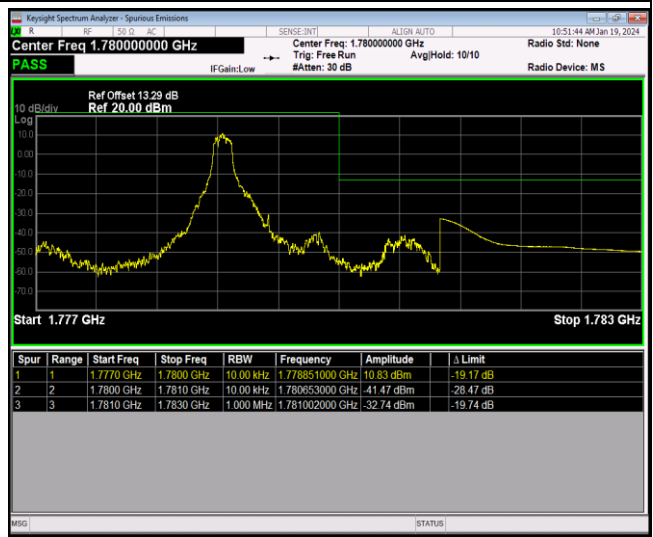

Band41-20MHz-64QAM-41490-100RB#0

Band66-1.4MHz-QPSK-131979-1RB#0

Band66-1.4MHz-QPSK-131979-1RB#5

Band66-1.4MHz-QPSK-131979-6RB#0

Band66-1.4MHz-QPSK-132665-1RB#0

Band66-1.4MHz-QPSK-132665-1RB#5

Band66-1.4MHz-QPSK-132665-6RB#0