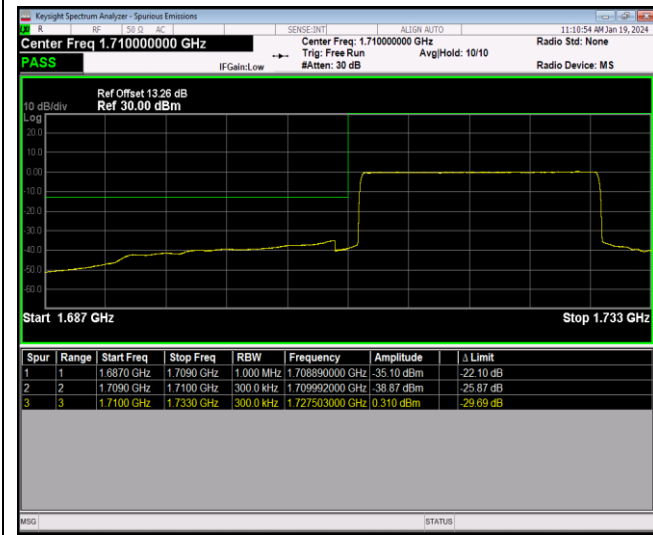

Band66-20MHz-QPSK-132072-100RB#0

Band66-20MHz-QPSK-132572-1RB#99