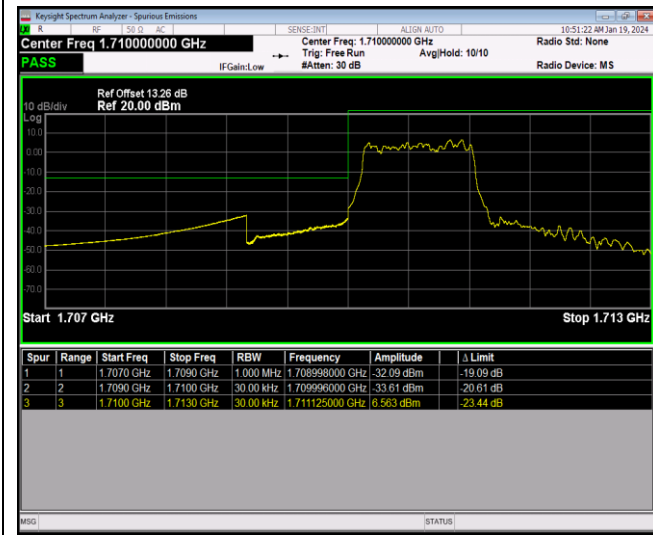

Band66-1.4MHz-16QAM-131979-1RB#0

Band66-1.4MHz-16QAM-131979-1RB#5

Band66-1.4MHz-16QAM-131979-6RB#0

Band66-1.4MHz-16QAM-132665-1RB#0

Band66-1.4MHz-16QAM-132665-1RB#5

Band66-1.4MHz-16QAM-132665-6RB#0

Band66-1.4MHz-64QAM-131979-1RB#0