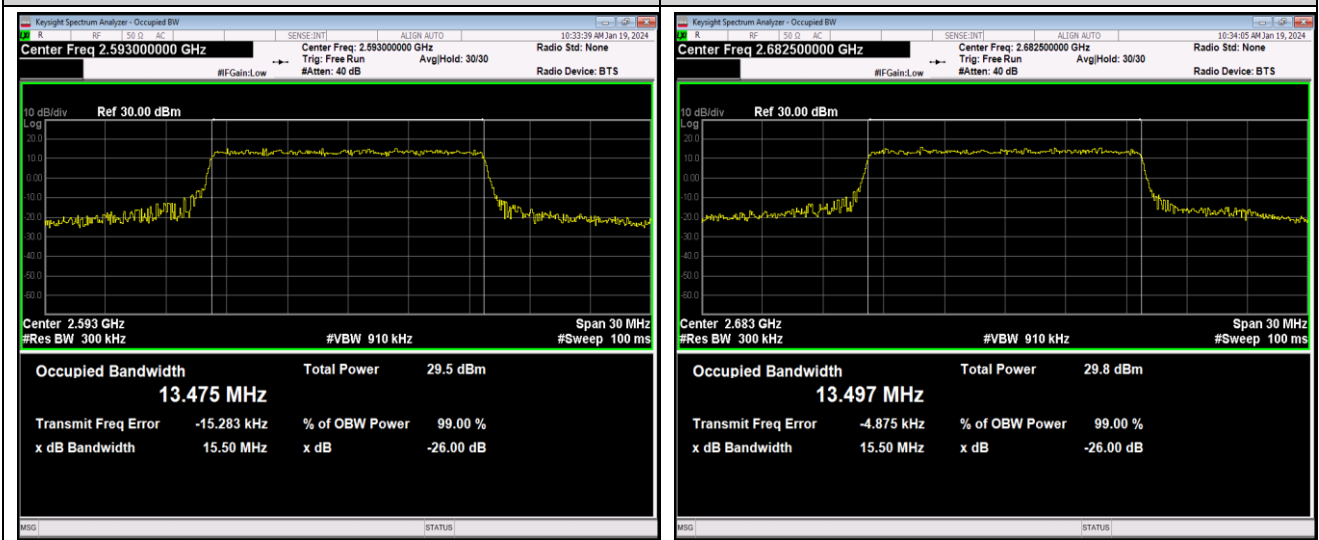

Band41-15MHz-QPSK-41515-75RB#0

Band41-15MHz-16QAM-39725-75RB#0

Band41-15MHz-16QAM-40620-75RB#0

Band41-15MHz-16QAM-41515-75RB#0

Band41-15MHz-64QAM-39725-75RB#0

Band41-15MHz-64QAM-40620-75RB#0

Band41-15MHz-64QAM-41515-75RB#0