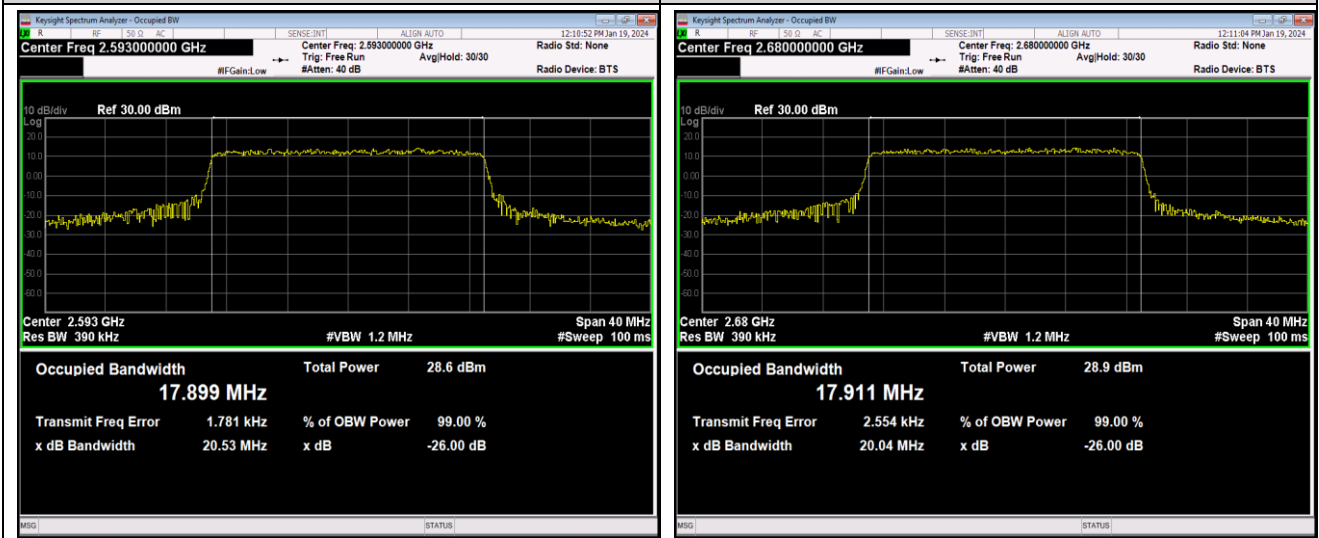

Band41-20MHz-64QAM-40620-100RB#0

Band41-20MHz-64QAM-41490-100RB#0

Band66-1.4MHz-QPSK-131979-6RB#0

Band66-1.4MHz-QPSK-132322-6RB#0