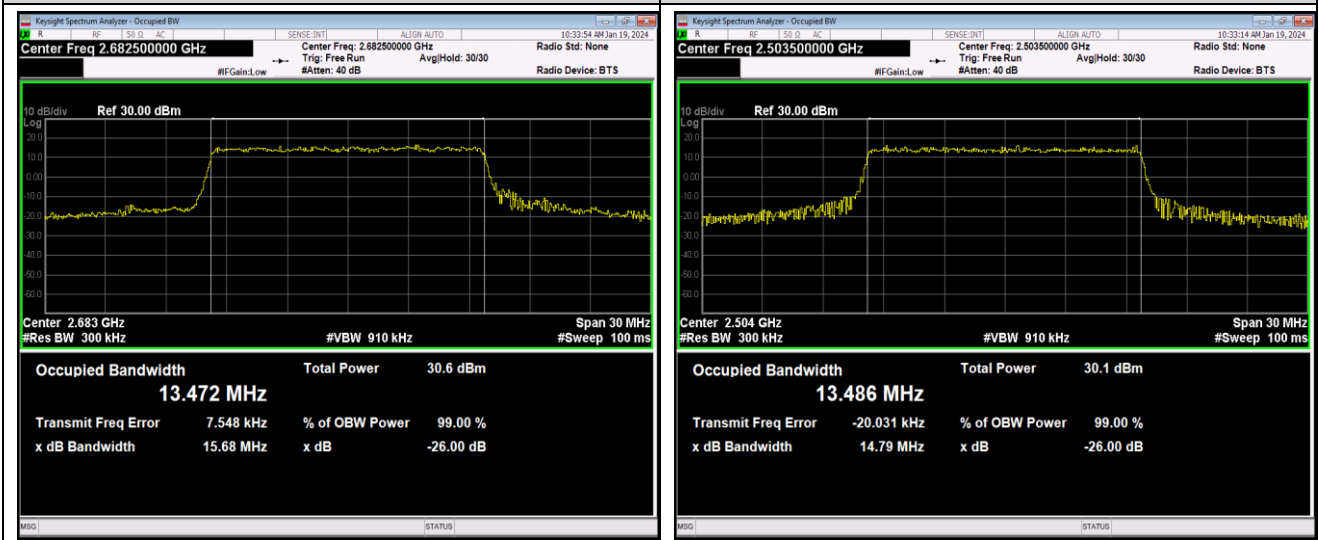

Band41-15MHz-QPSK-41515-75RB#0

Band41-15MHz-16QAM-39725-75RB#0

Band41-15MHz-16QAM-40620-75RB#0

Band41-15MHz-16QAM-41515-75RB#0

Band41-15MHz-64QAM-39725-75RB#0

Band41-15MHz-64QAM-40620-75RB#0

Band41-15MHz-64QAM-41515-75RB#0