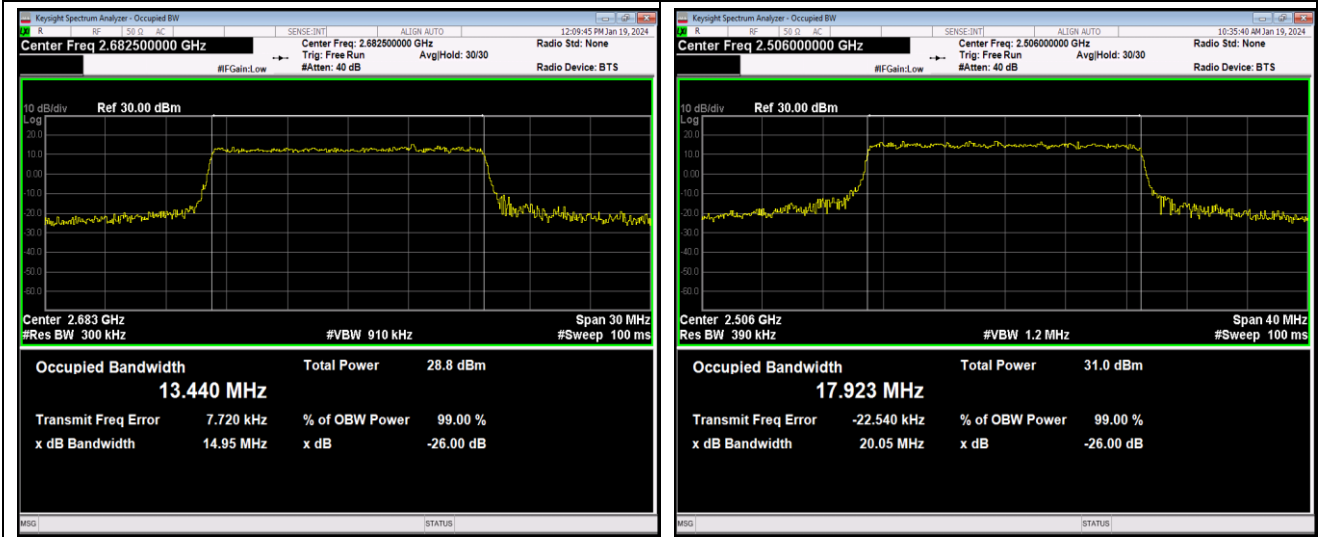

Band41-15MHz-64QAM-41515-75RB#0

Band41-20MHz-QPSK-39750-100RB#0

Band41-20MHz-QPSK-40620-100RB#0

Band41-20MHz-QPSK-41490-100RB#0