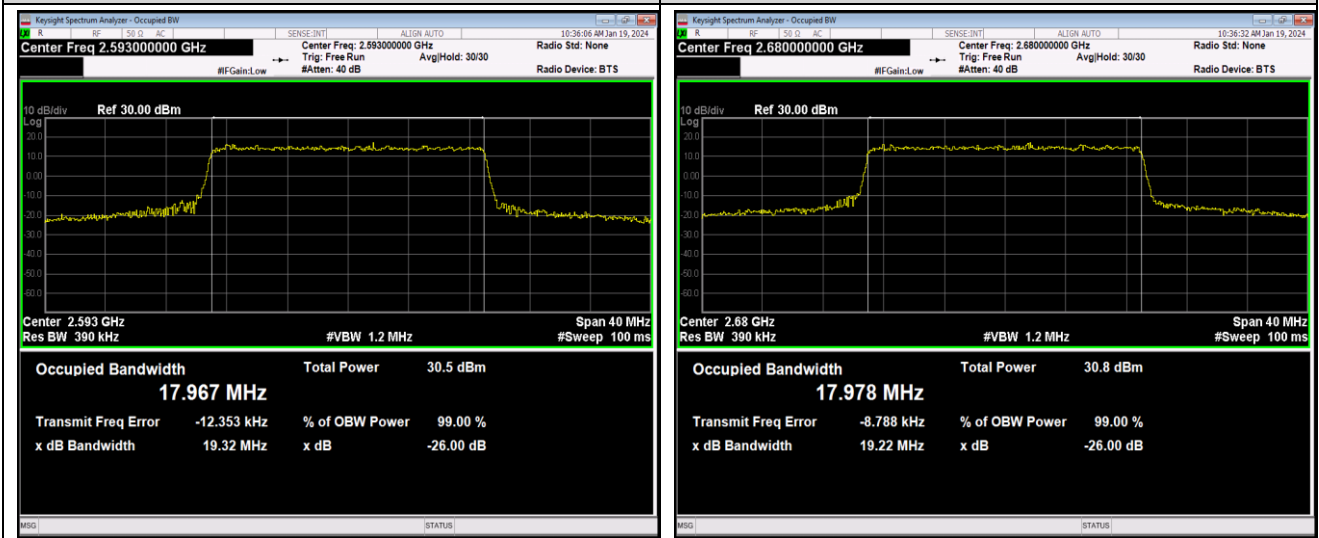

Band41-20MHz-QPSK-40620-100RB#0

Band41-20MHz-QPSK-41490-100RB#0

Band41-20MHz-16QAM-39750-100RB#0

Band41-20MHz-16QAM-40620-100RB#0