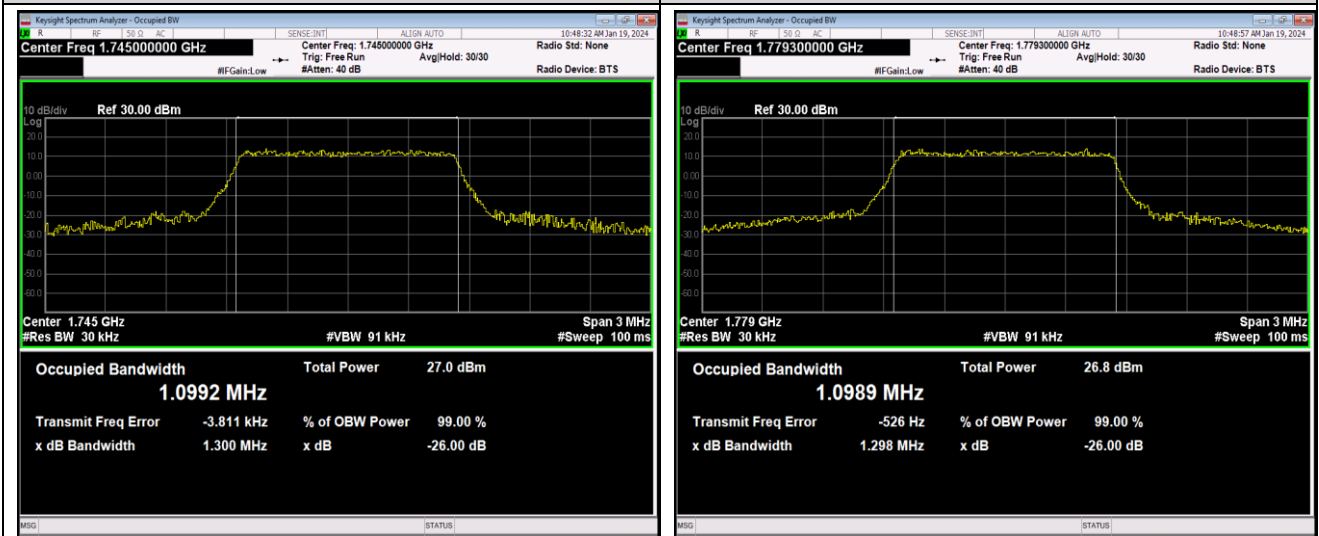

Band66-1.4MHz-16QAM-132322-6RB#0

Band66-1.4MHz-16QAM-132665-6RB#0

Band66-1.4MHz-64QAM-131979-6RB#0

Band66-1.4MHz-64QAM-132322-6RB#0