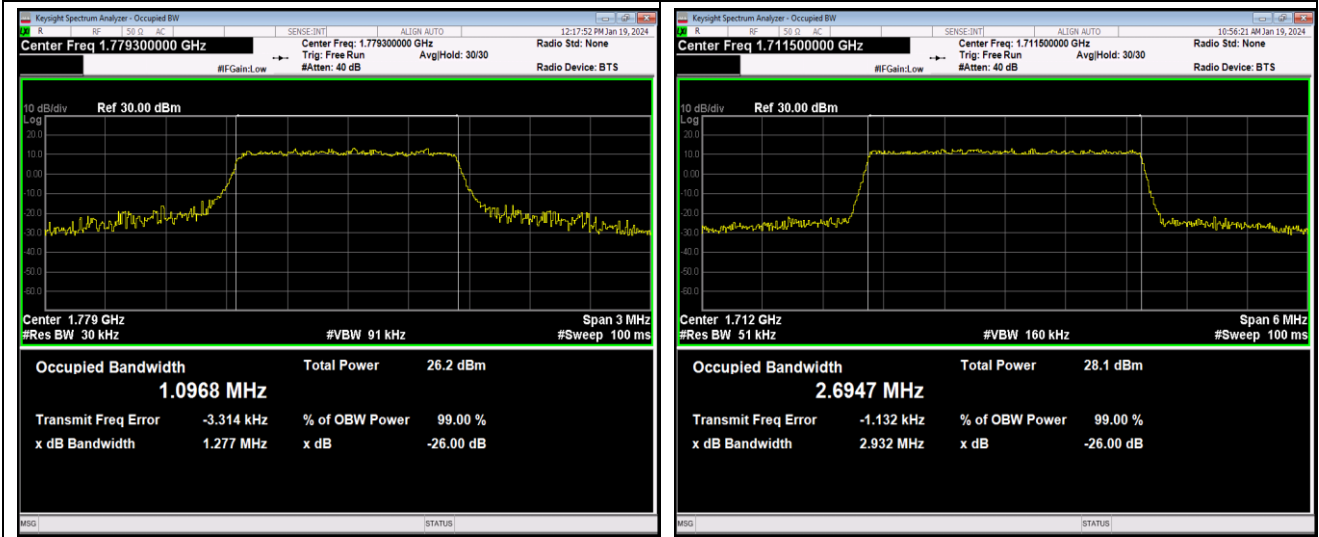

Band66-1.4MHz-16QAM-132665-6RB#0

Band66-1.4MHz-64QAM-131979-6RB#0

Band66-1.4MHz-64QAM-132322-6RB#0

Band66-1.4MHz-64QAM-132665-6RB#0

Band66-3MHz-QPSK-131987-15RB#0

Band66-3MHz-QPSK-132322-15RB#0

Band66-3MHz-QPSK-132657-15RB#0