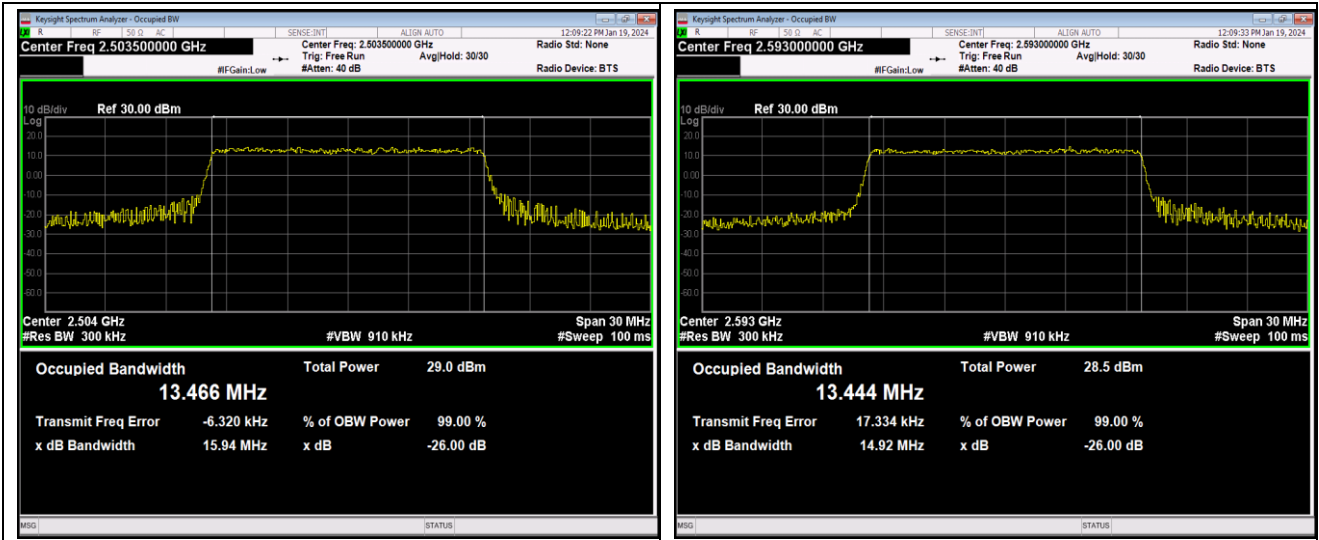

Band41-15MHz-QPSK-41515-75RB#0

Band41-15MHz-16QAM-39725-75RB#0

Band41-15MHz-16QAM-40620-75RB#0

Band41-15MHz-16QAM-41515-75RB#0

Band41-15MHz-64QAM-39725-75RB#0

Band41-15MHz-64QAM-40620-75RB#0

Band41-15MHz-64QAM-41515-75RB#0