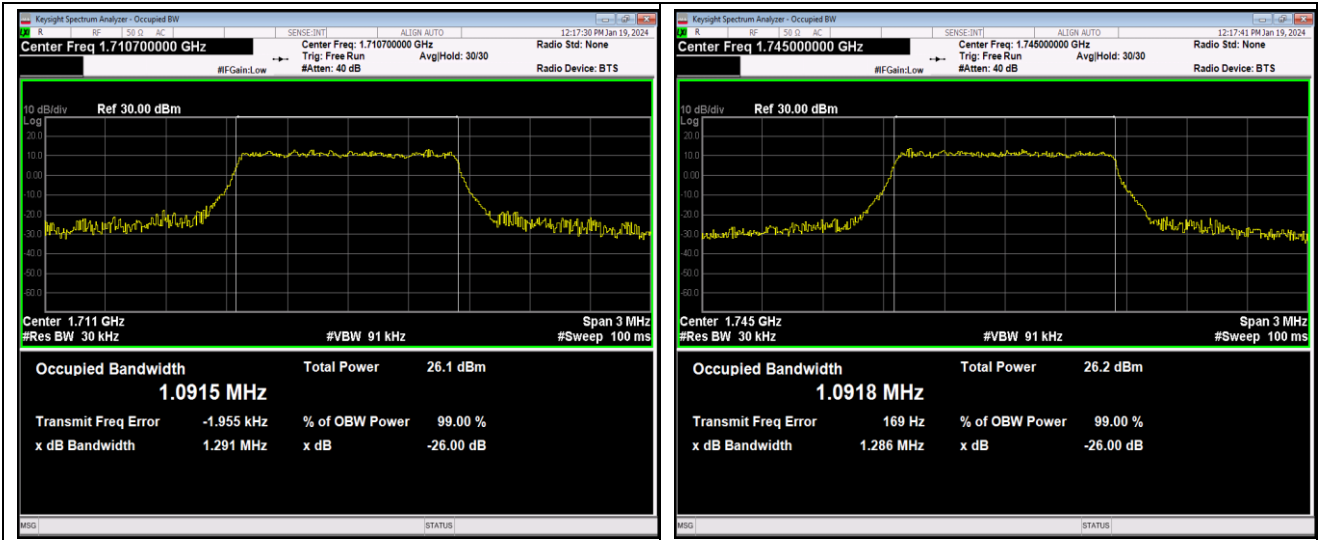

Band66-1.4MHz-64QAM-131979-6RB#0

Band66-1.4MHz-64QAM-132322-6RB#0

Band66-1.4MHz-64QAM-132665-6RB#0

Band66-3MHz-QPSK-131987-15RB#0