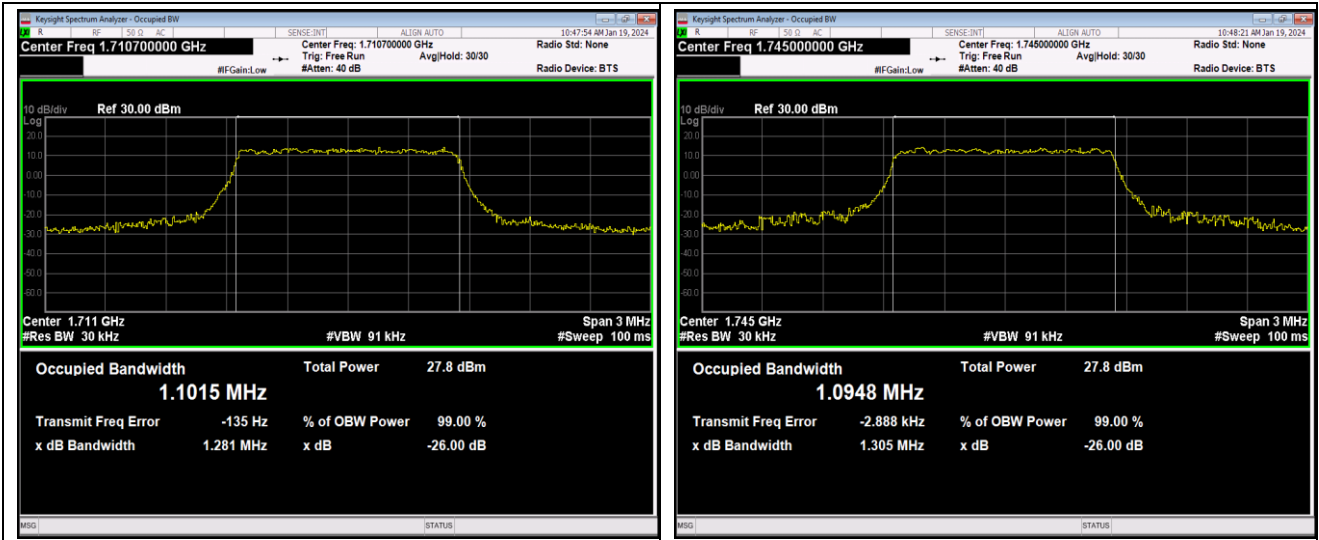

Band66-1.4MHz-QPSK-131979-6RB#0

Band66-1.4MHz-QPSK-132322-6RB#0

Band66-1.4MHz-QPSK-132665-6RB#0

Band66-1.4MHz-16QAM-131979-6RB#0