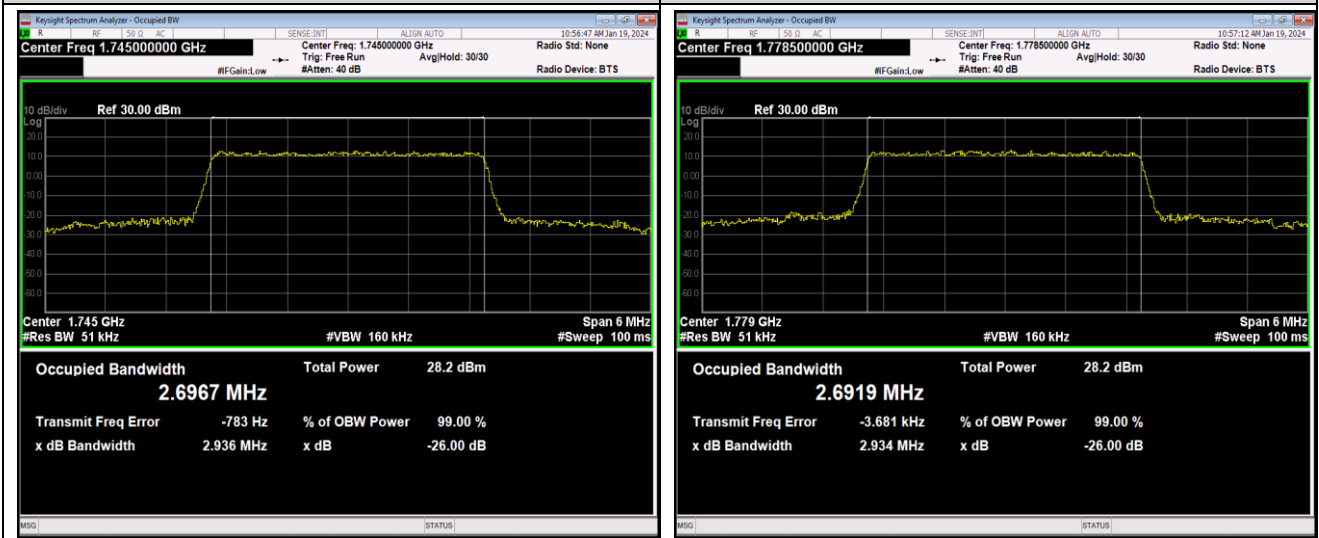

Band66-1.4MHz-16QAM-132665-6RB#0

Band66-1.4MHz-64QAM-131979-6RB#0

Band66-1.4MHz-64QAM-132322-6RB#0

Band66-1.4MHz-64QAM-132665-6RB#0

Band66-3MHz-QPSK-131987-15RB#0

Band66-3MHz-QPSK-132322-15RB#0

Band66-3MHz-QPSK-132657-15RB#0