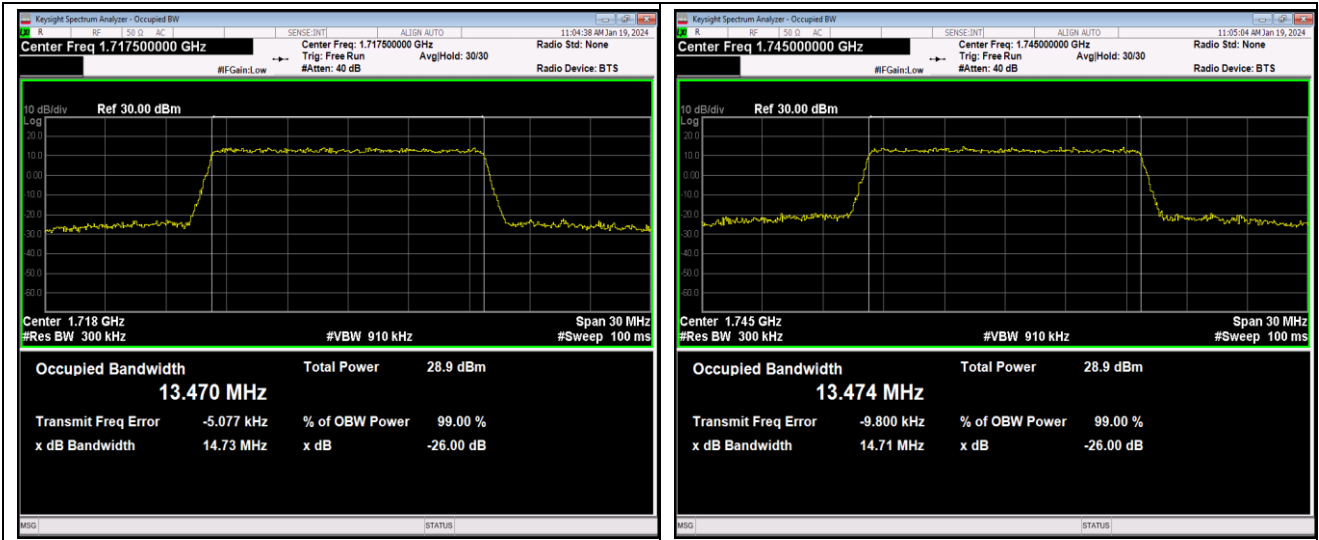

Band66-15MHz-QPSK-132597-75RB#0

Band66-15MHz-16QAM-132047-75RB#0