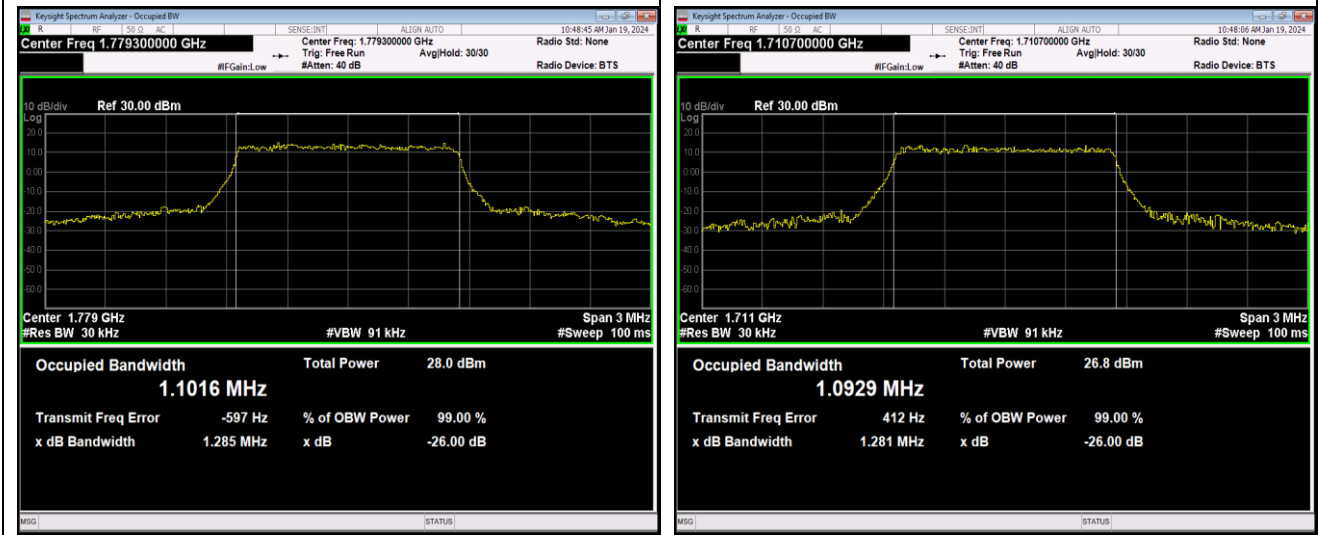

Band41-20MHz-64QAM-40620-100RB#0

Band41-20MHz-64QAM-41490-100RB#0

Band66-1.4MHz-QPSK-131979-6RB#0

Band66-1.4MHz-QPSK-132322-6RB#0

Band66-1.4MHz-QPSK-132665-6RB#0

Band66-1.4MHz-16QAM-131979-6RB#0

Band66-1.4MHz-16QAM-132322-6RB#0