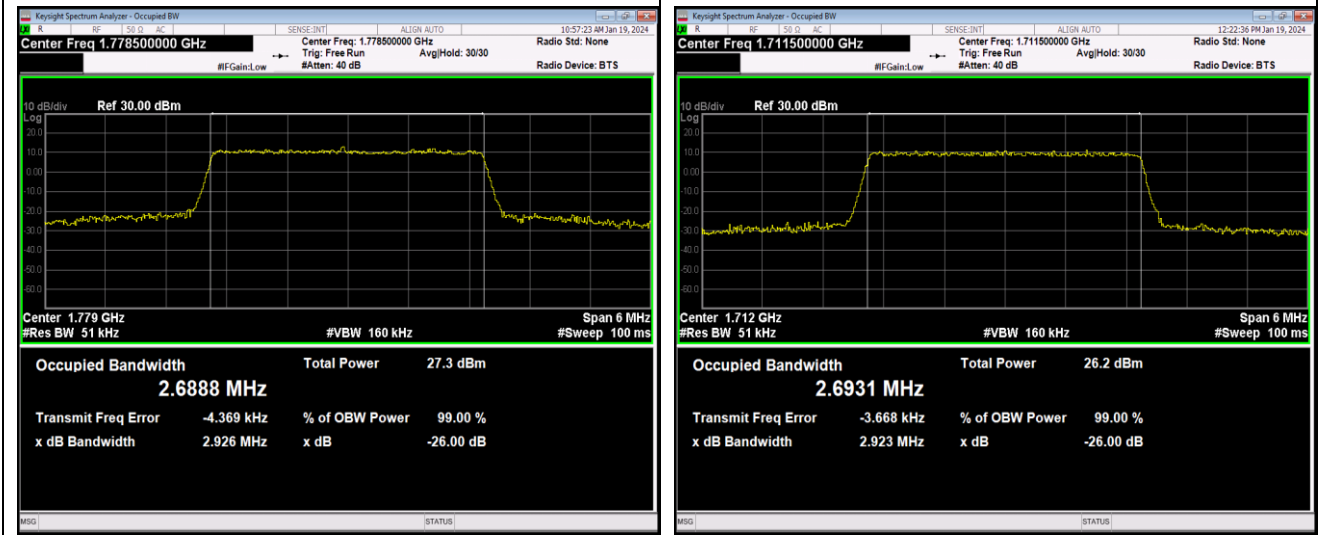

Band66-3MHz-16QAM-132657-15RB#0

Band66-3MHz-64QAM-131987-15RB#0

Band66-3MHz-64QAM-132322-15RB#0

Band66-3MHz-64QAM-132657-15RB#0