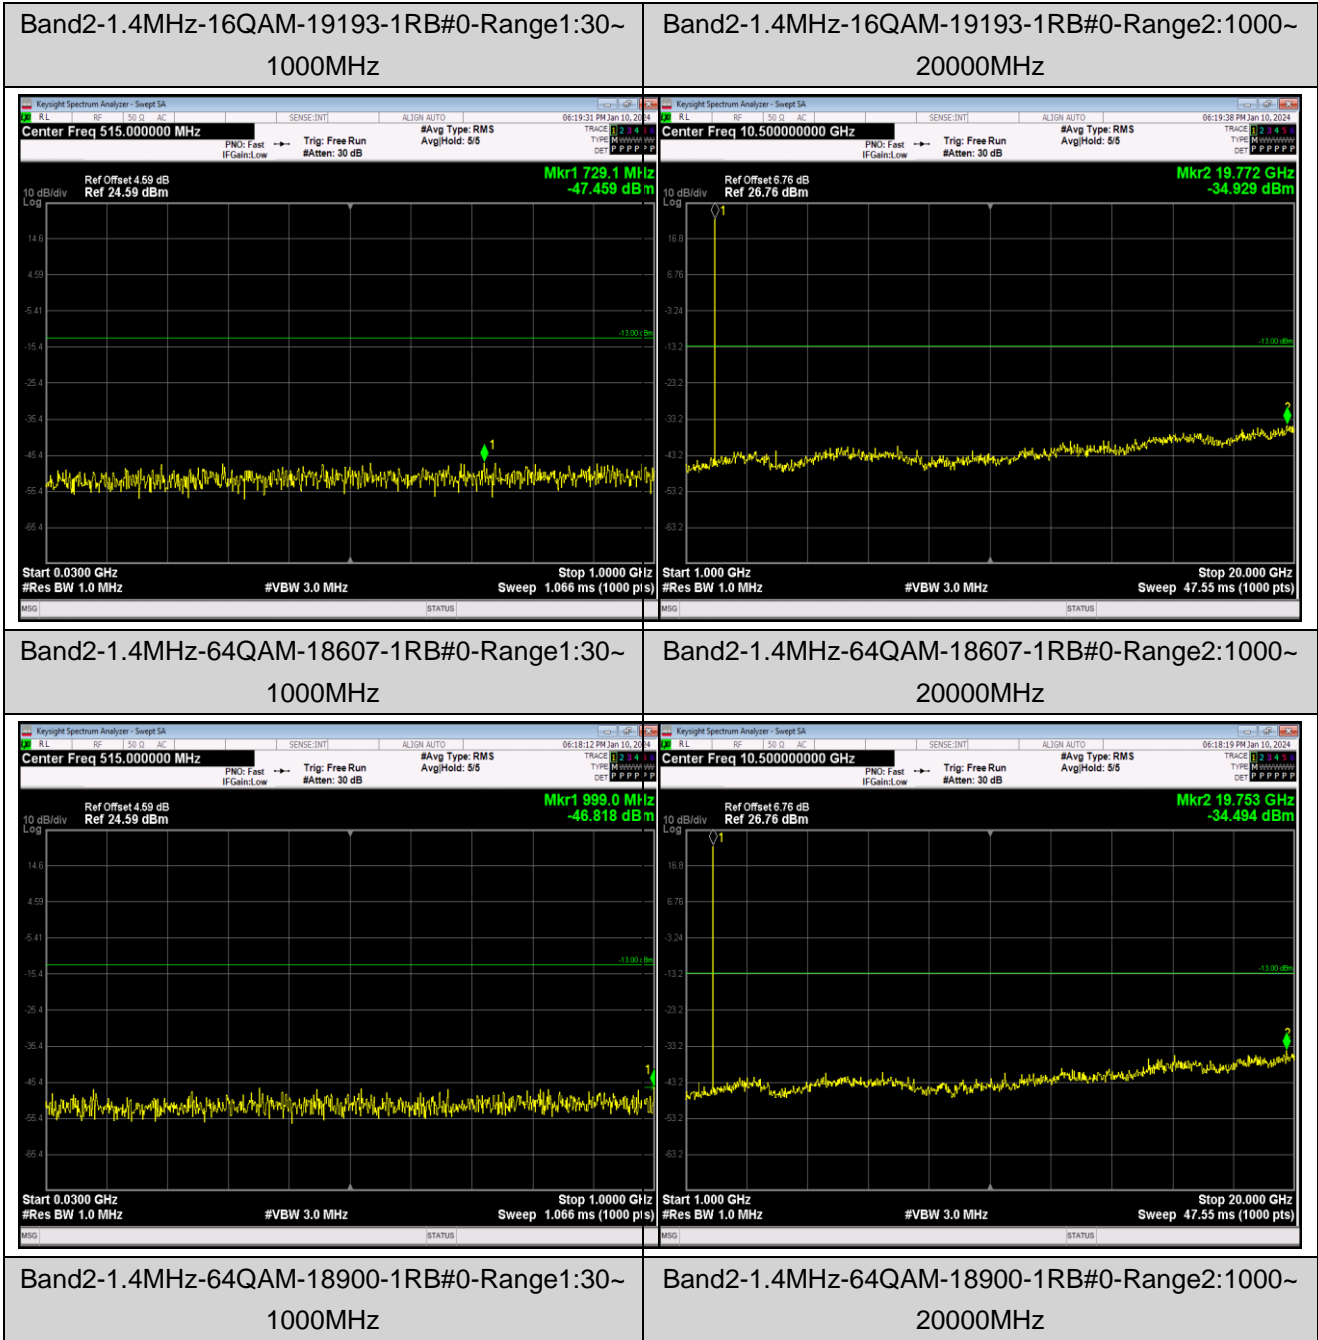

*Remark: All bandwidth and all modulation had been tested, but only the worst case data displayed in this report.*

Test Graphs

Band2-1.4MHz-16QAM-18607-1RB#0-Range1:30~1000MHz

Band2-1.4MHz-16QAM-18607-1RB#0-Range2:1000~20000MHz

Band2-1.4MHz-16QAM-18900-1RB#0-Range1:30~1000MHz

Band2-1.4MHz-16QAM-18900-1RB#0-Range2:1000~20000MHz

Band2-1.4MHz-64QAM-19193-1RB#0-Range1:30~1000MHz

Band2-1.4MHz-64QAM-19193-1RB#0-Range2:1000~20000MHz

Band2-20MHz-QPSK-18700-1RB#0-Range1:30~1000MHz