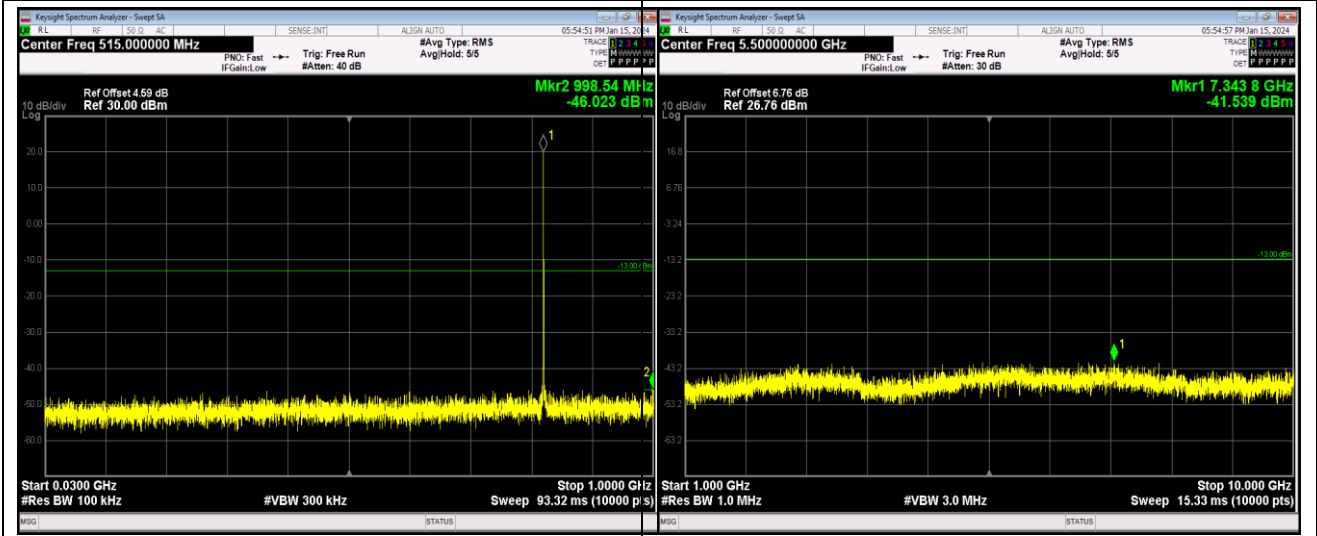

Band5-1.4MHz-64QAM-20407-1RB#0-Range1:30~1000MHz

Band5-1.4MHz-64QAM-20407-1RB#0-Range2:1000~10000MHz