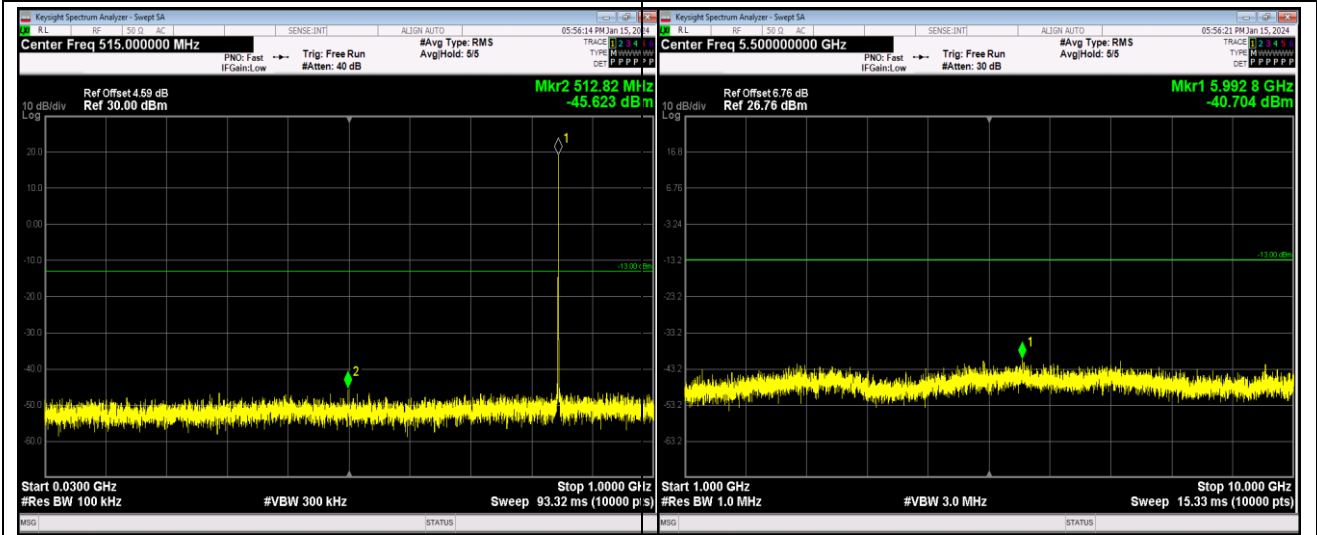

Band5-1.4MHz-16QAM-20643-1RB#0-Range1:30~1000MHz

Band5-1.4MHz-64QAM-20407-1RB#0-Range2:1000~10000MHz

Band5-1.4MHz-16QAM-20643-1RB#0-Range2:1000~10000MHz

Band5-1.4MHz-64QAM-20407-1RB#0-Range1:30~1000MHz