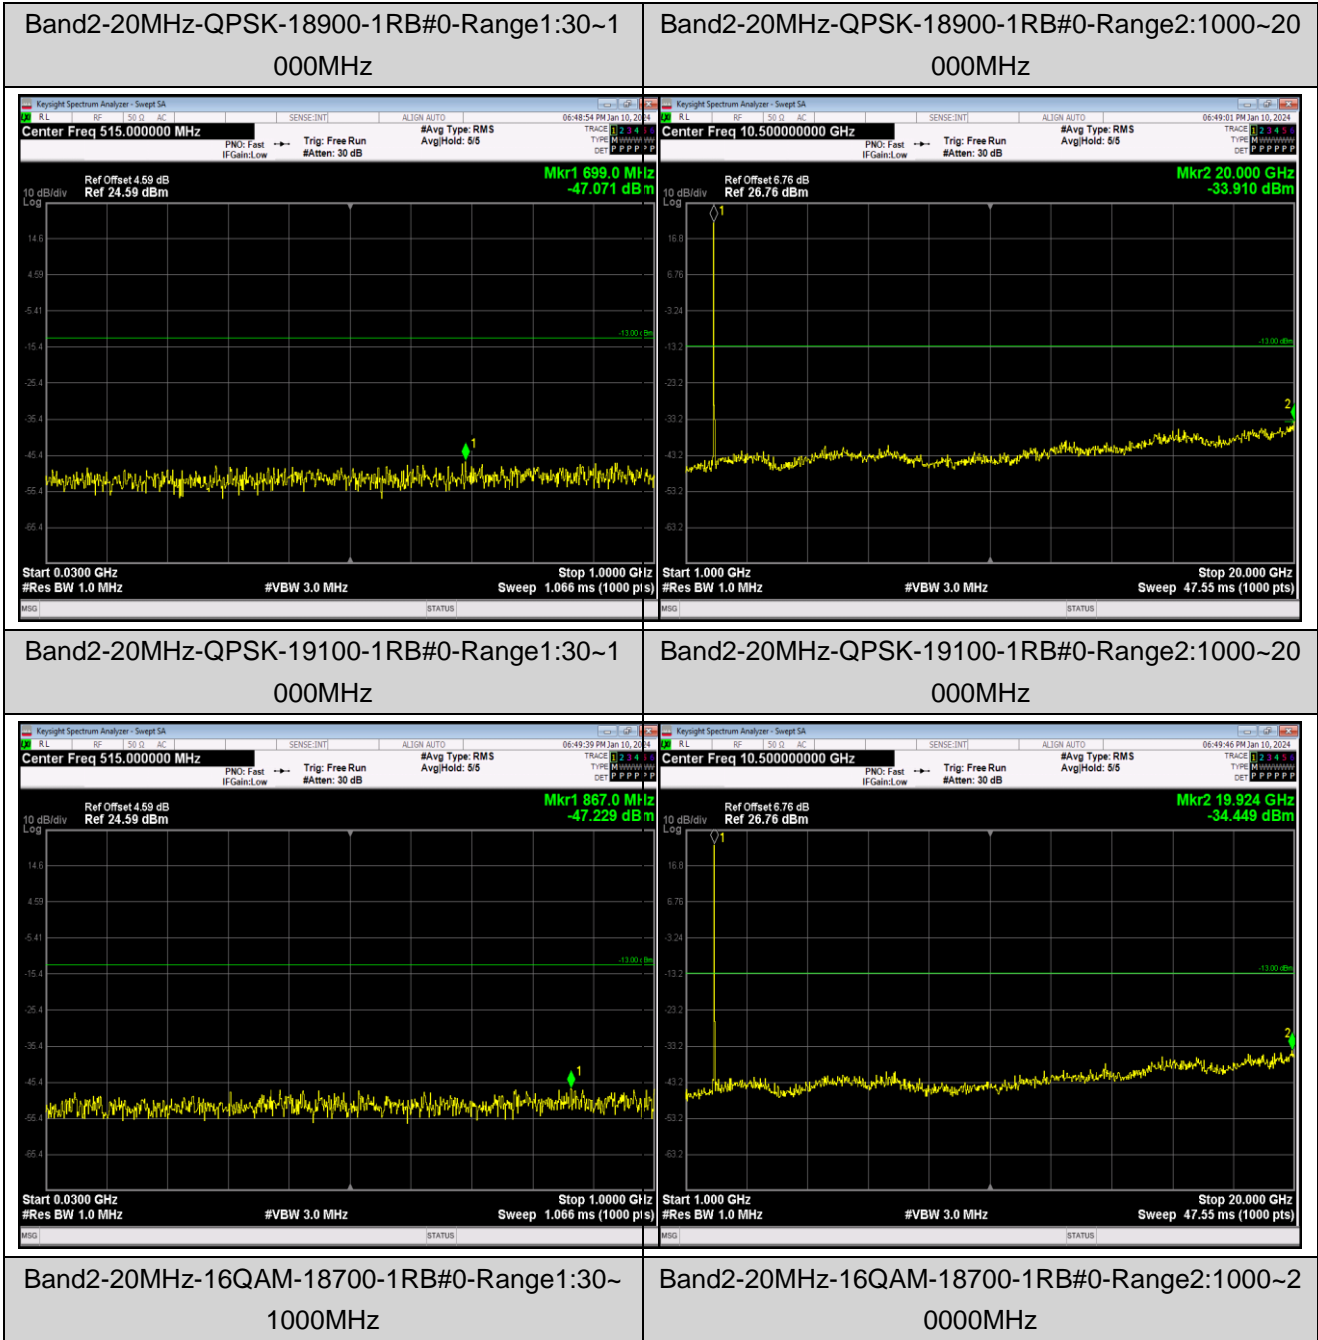

*Remark: All bandwidth and all modulation had been tested, but only the worst case data displayed in this report.*

Test Graphs

Band2-1.4MHz-16QAM-18607-1RB#0-Range1:30~1000MHz

Band2-1.4MHz-16QAM-18607-1RB#0-Range2:1000~20000MHz

Band2-1.4MHz-16QAM-18900-1RB#0-Range1:30~1000MHz

Band2-1.4MHz-16QAM-18900-1RB#0-Range2:1000~20000MHz

Band2-1.4MHz-64QAM-19193-1RB#0-Range1:30~1000MHz

Band2-1.4MHz-64QAM-19193-1RB#0-Range2:1000~20000MHz

Band2-20MHz-QPSK-18700-1RB#0-Range1:30~1000MHz

Band2-20MHz-QPSK-18700-1RB#0-Range2:1000~20000MHz

Band2-20MHz-16QAM-18900-1RB#0-Range1:30~1000MHz

Band2-20MHz-16QAM-18900-1RB#0-Range2:1000~20000MHz

Band2-20MHz-16QAM-19100-1RB#0-Range1:30~1000MHz

Band2-20MHz-16QAM-19100-1RB#0-Range2:1000~20000MHz