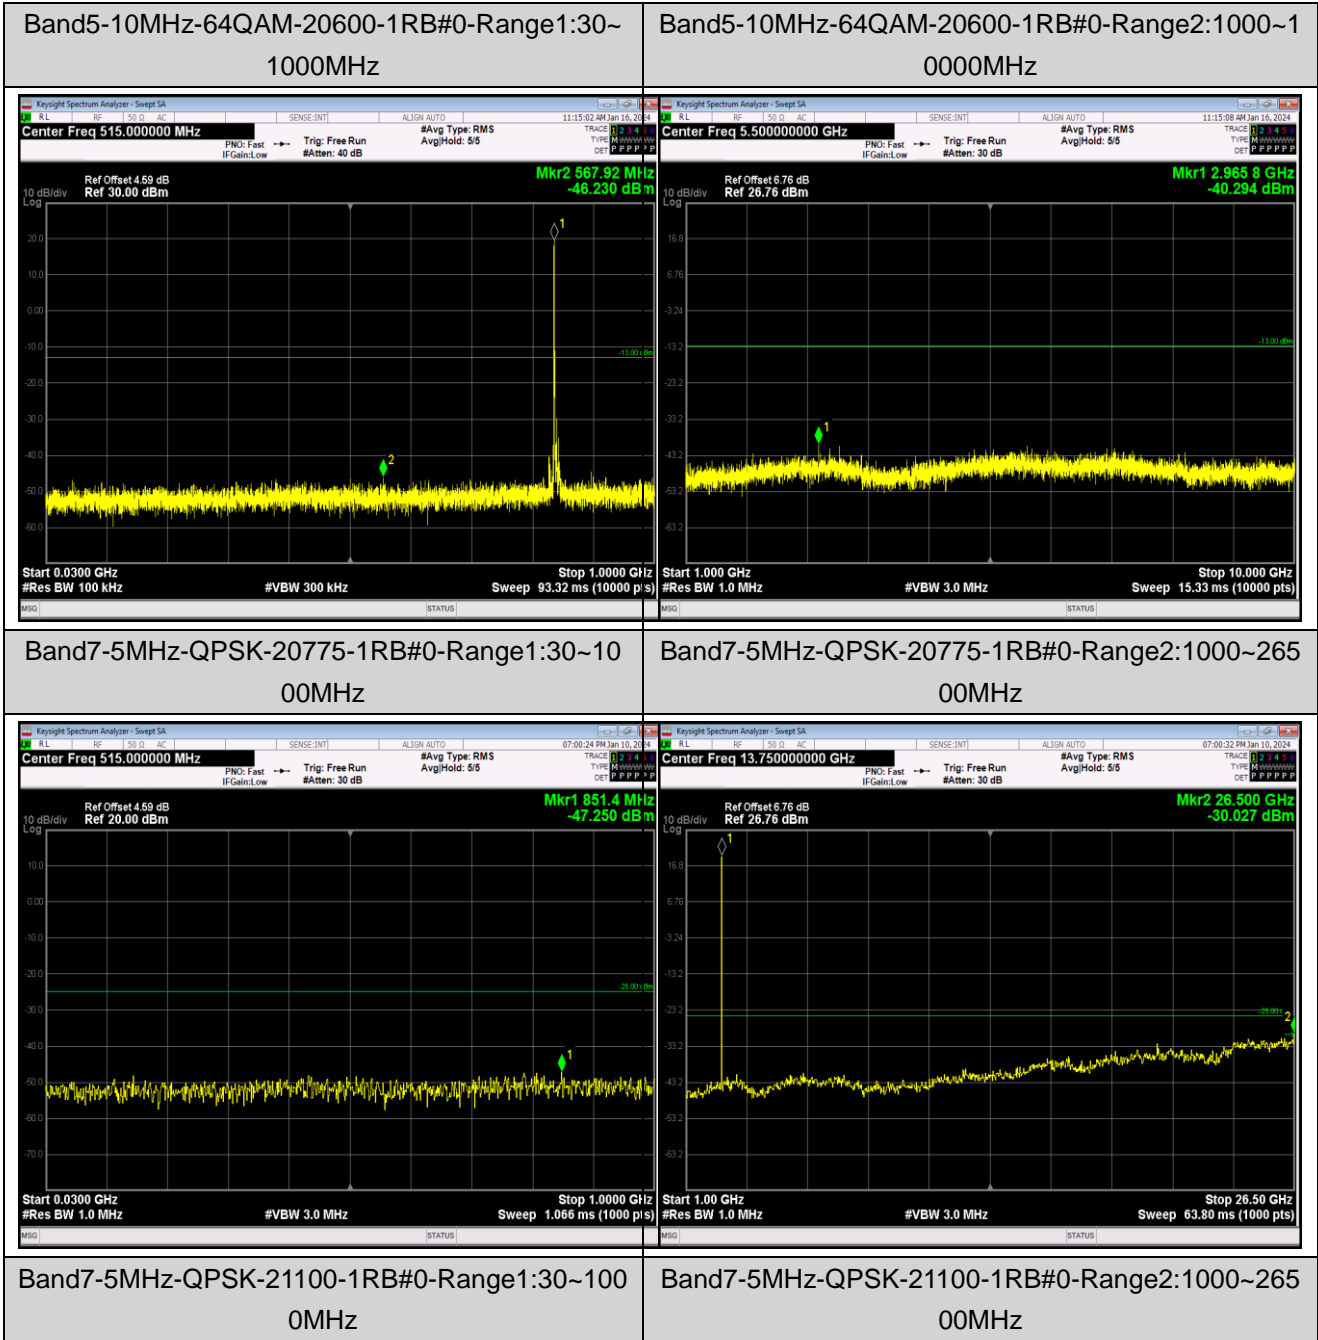

## Appendix E: Conducted Spurious Emission

Band5-1.4MHz-QPSK-20407-1RB#0-Range1:30~1000MHz

Band5-1.4MHz-QPSK-20407-1RB#0-Range2:1000~10000MHz

Band5-1.4MHz-QPSK-20525-1RB#0-Range1:30~1000MHz

Band5-1.4MHz-QPSK-20525-1RB#0-Range2:1000~10000MHz

Band5-1.4MHz-16QAM-20643-1RB#0-Range1:30~1000MHz

Band5-1.4MHz-16QAM-20643-1RB#0-Range2:1000~10000MHz

Band5-1.4MHz-64QAM-20407-1RB#0-Range1:30~1000MHz

Band5-1.4MHz-64QAM-20407-1RB#0-Range2:1000~10000MHz

Band7-5MHz-QPSK-21425-1RB#0-Range1:30~1000MHz

Band7-5MHz-QPSK-21425-1RB#0-Range2:1000~26500MHz

Band7-5MHz-16QAM-20775-1RB#0-Range1:30~1000MHz

Band7-5MHz-16QAM-20775-1RB#0-Range2:1000~26500MHz