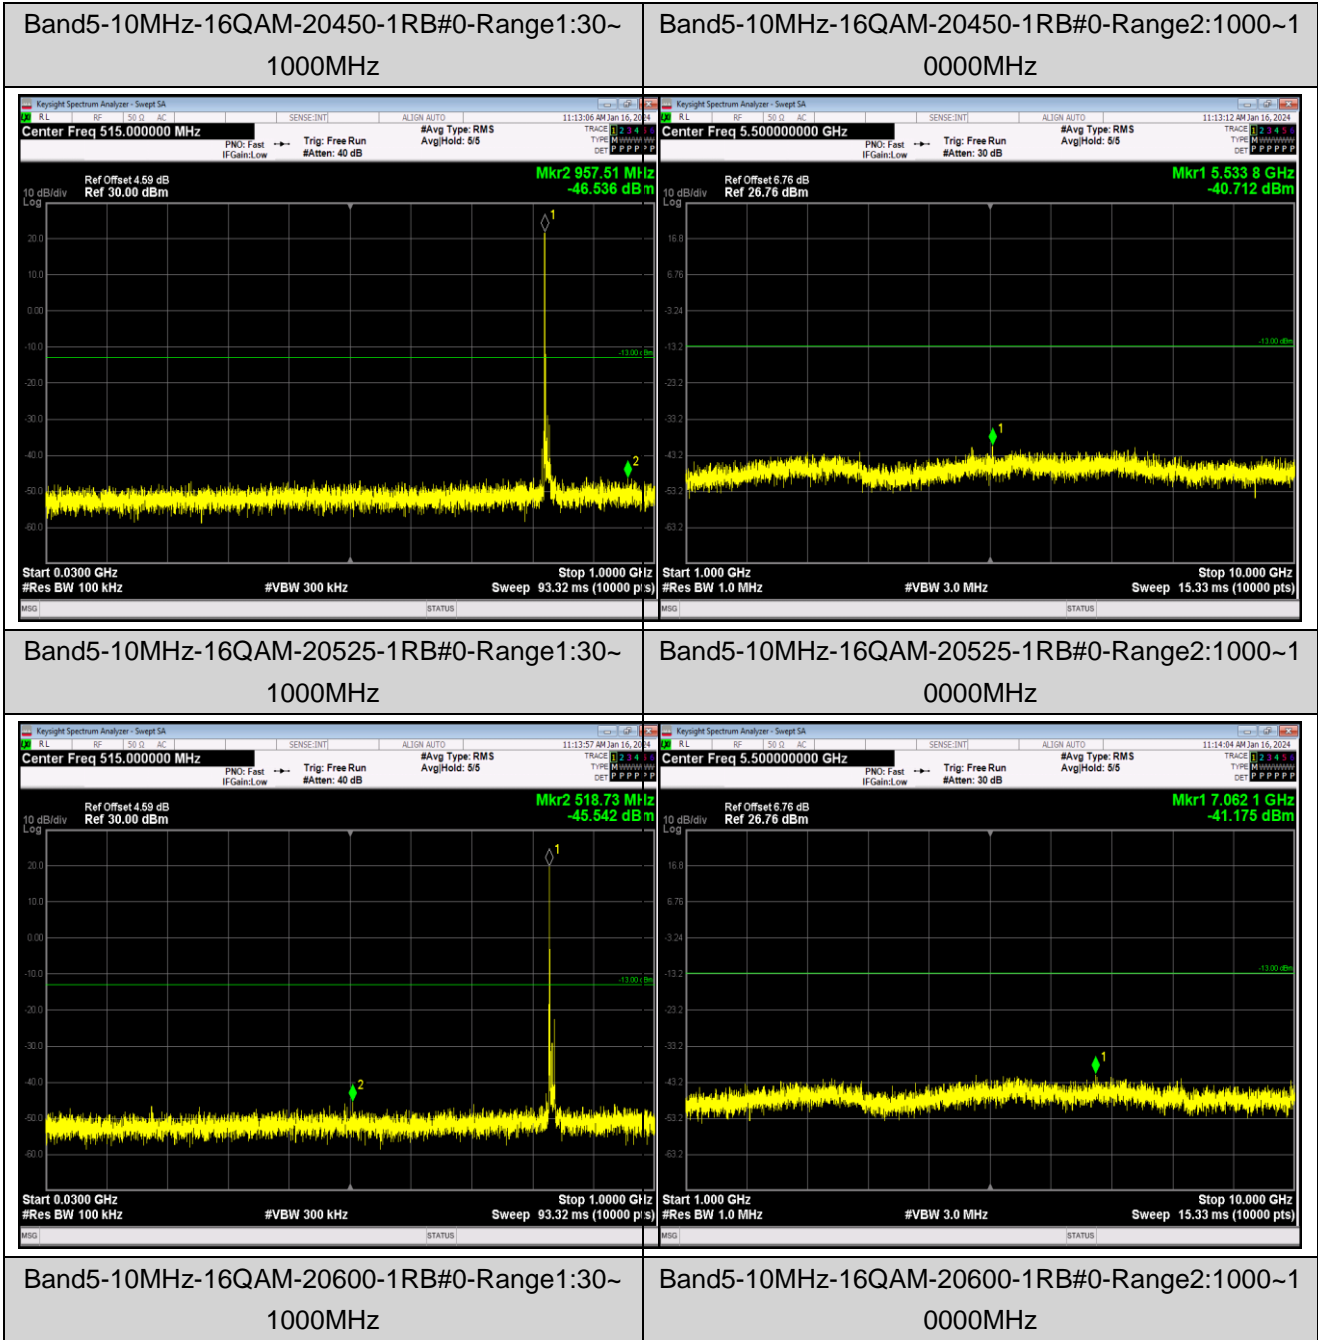

## Appendix E: Conducted Spurious Emission

Band5-1.4MHz-QPSK-20407-1RB#0-Range1:30~1000MHz

Band5-1.4MHz-QPSK-20407-1RB#0-Range2:1000~10000MHz

Band5-1.4MHz-QPSK-20525-1RB#0-Range1:30~1000MHz

Band5-1.4MHz-QPSK-20525-1RB#0-Range2:1000~10000MHz

Band5-1.4MHz-16QAM-20643-1RB#0-Range1:30~1000MHz

Band5-1.4MHz-16QAM-20643-1RB#0-Range2:1000~10000MHz

Band5-1.4MHz-64QAM-20407-1RB#0-Range1:30~1000MHz

Band5-1.4MHz-64QAM-20407-1RB#0-Range2:1000~10000MHz

Band7-5MHz-QPSK-21425-1RB#0-Range1:30~1000MHz

Band7-5MHz-QPSK-21425-1RB#0-Range2:1000~26500MHz

Band7-5MHz-16QAM-20775-1RB#0-Range1:30~1000MHz

Band7-5MHz-16QAM-20775-1RB#0-Range2:1000~26500MHz