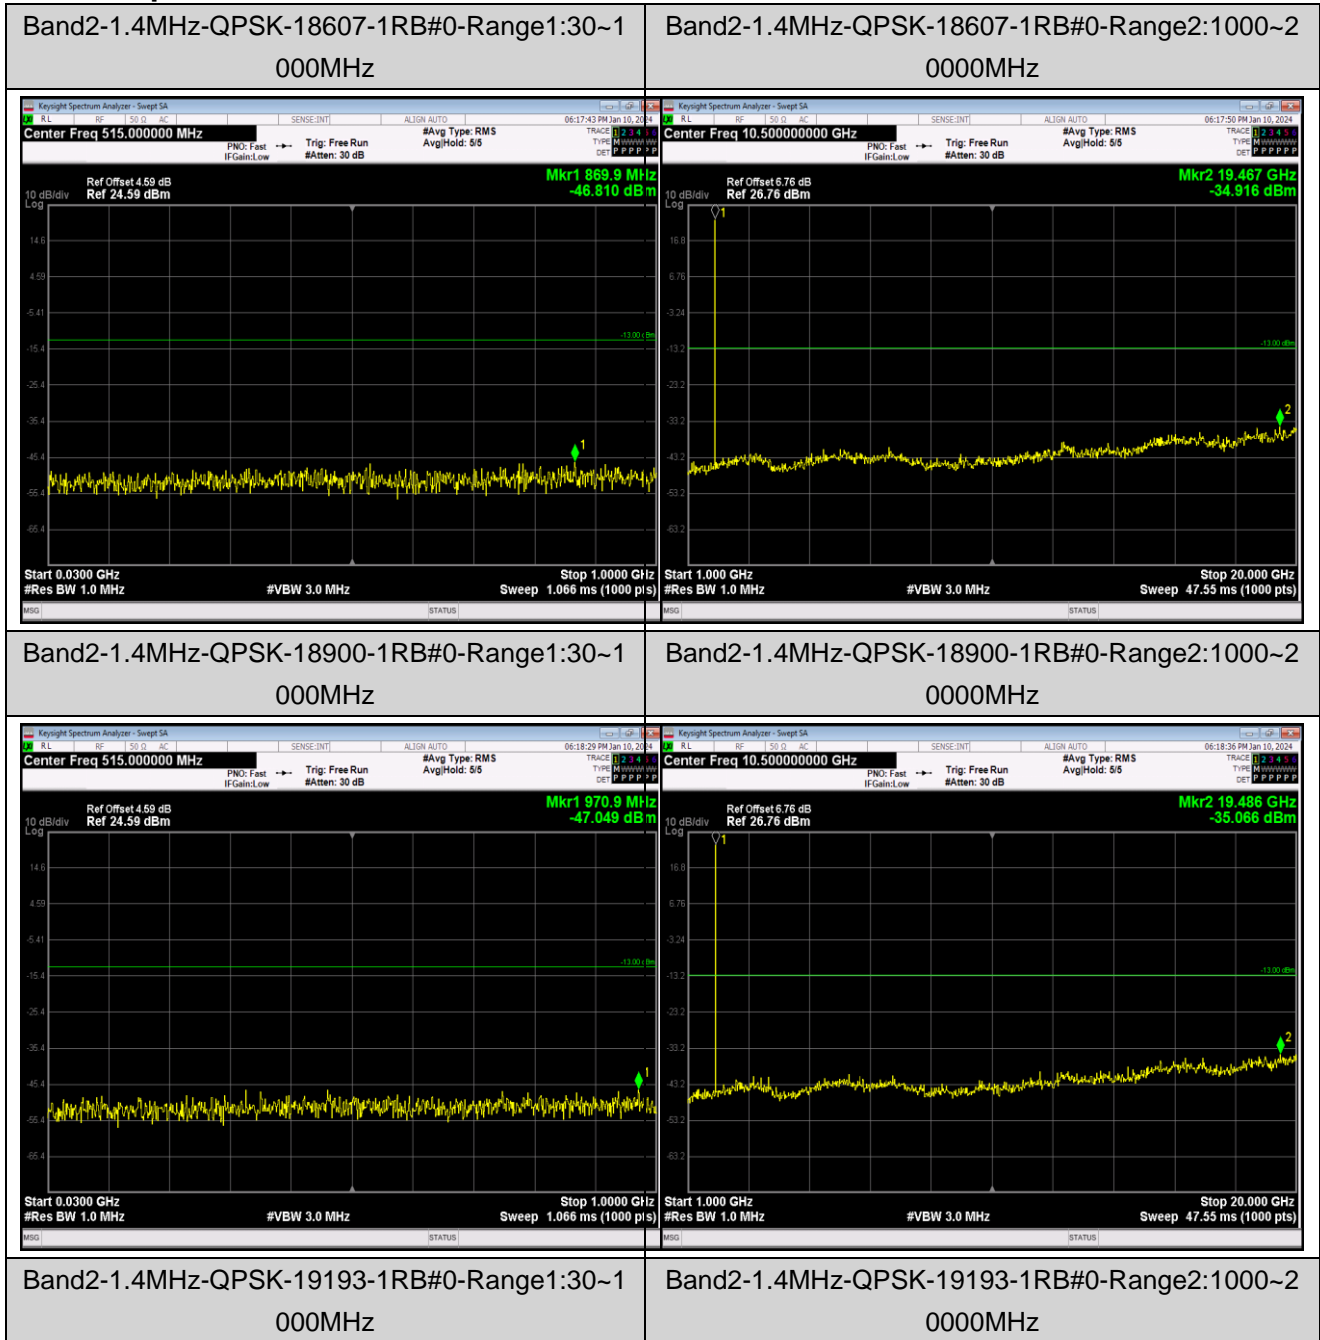

Test Graphs