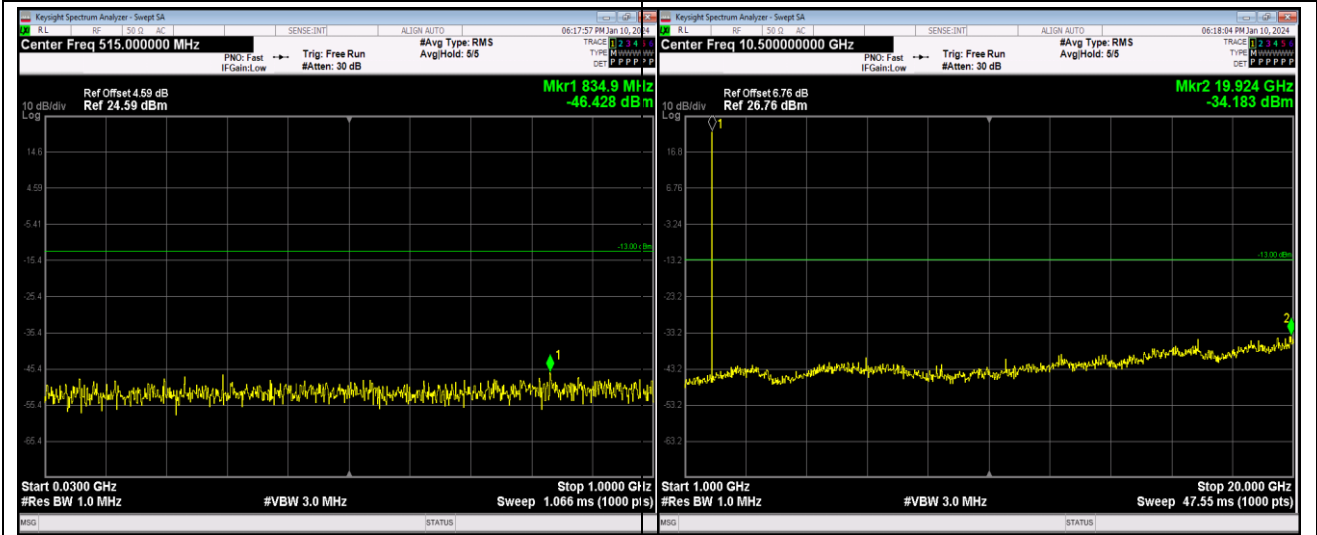

*Remark: All bandwidth and all modulation had been tested, but only the worst case data displayed in this report.*

Test Graphs

Band2-1.4MHz-16QAM-18607-1RB#0-Range1:30~1000MHz

Band2-1.4MHz-16QAM-18607-1RB#0-Range2:1000~20000MHz