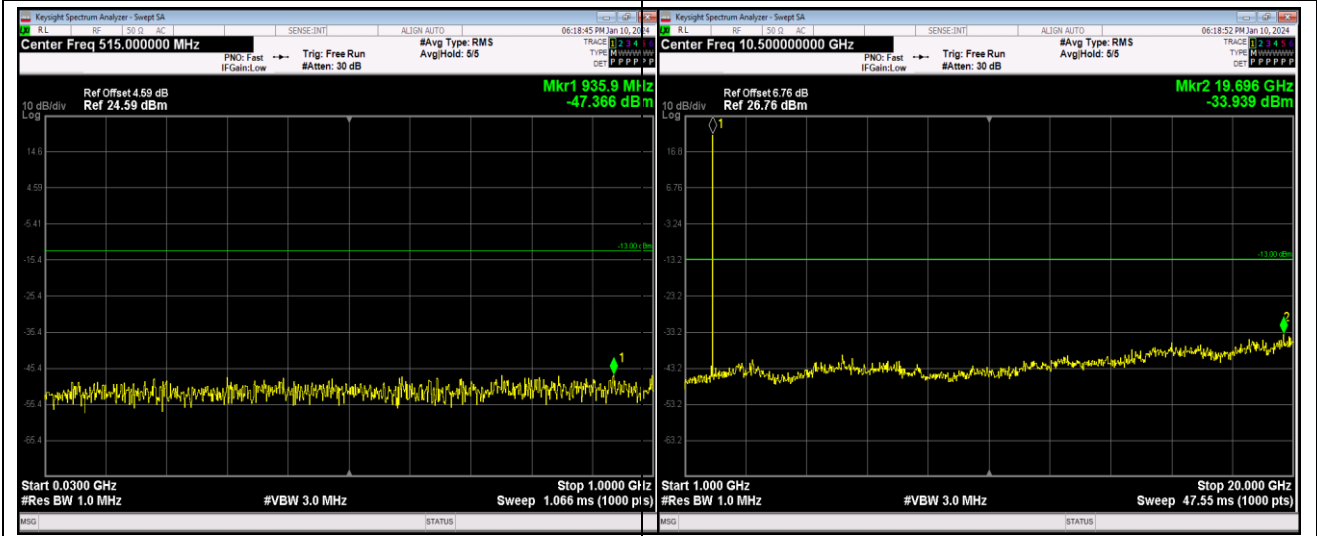

Band2-1.4MHz-16QAM-18900-1RB#0-Range1:30~1000MHz

Band2-1.4MHz-16QAM-18900-1RB#0-Range2:1000~20000MHz