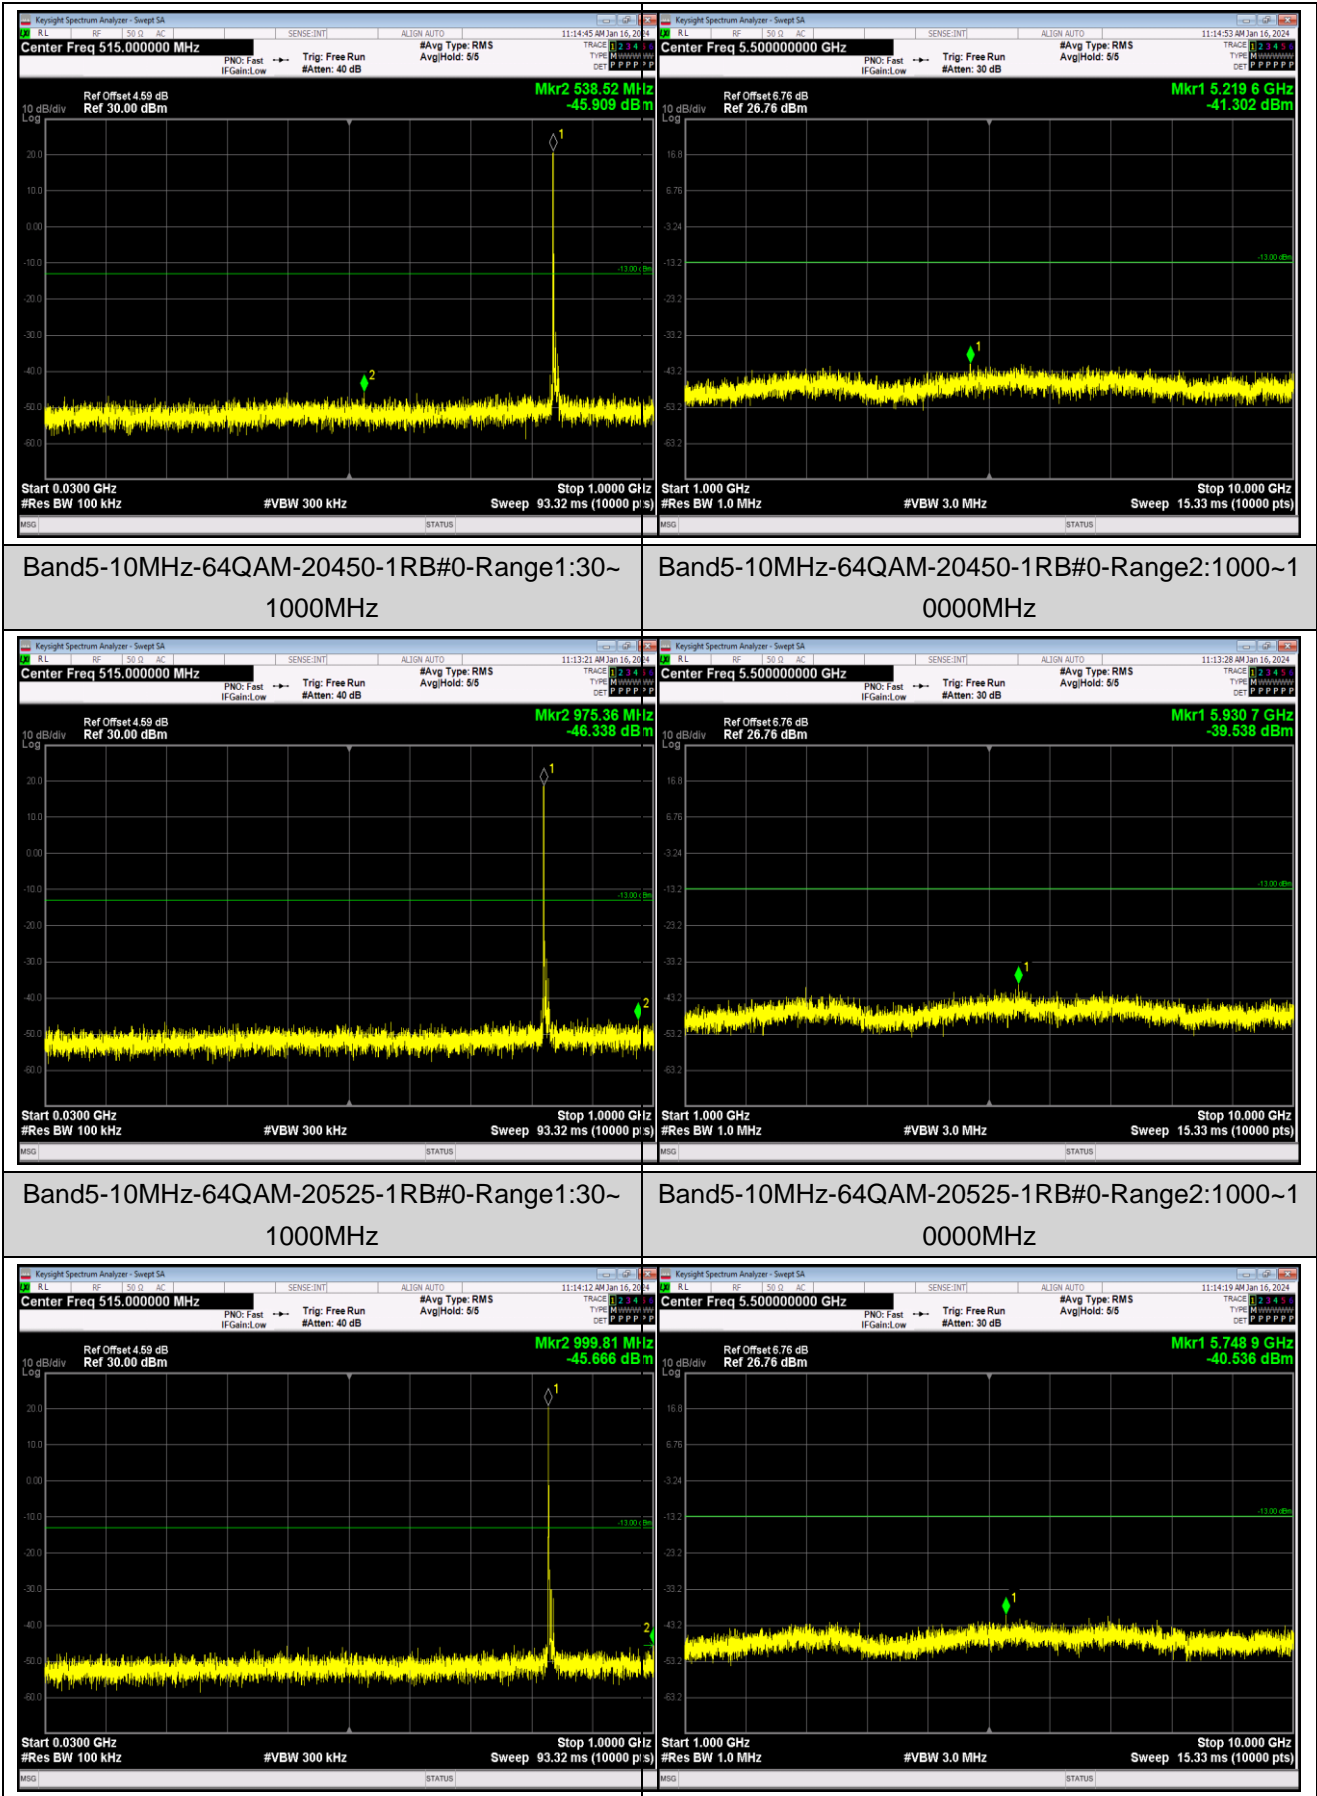

## Appendix E: Conducted Spurious Emission

Band5-1.4MHz-QPSK-20407-1RB#0-Range1:30~1000MHz

Band5-1.4MHz-QPSK-20407-1RB#0-Range2:1000~10000MHz

Band5-1.4MHz-QPSK-20525-1RB#0-Range1:30~1000MHz

Band5-1.4MHz-QPSK-20525-1RB#0-Range2:1000~10000MHz

Band5-1.4MHz-16QAM-20643-1RB#0-Range1:30~1000MHz

Band5-1.4MHz-16QAM-20643-1RB#0-Range2:1000~10000MHz

Band5-1.4MHz-64QAM-20407-1RB#0-Range1:30~1000MHz

Band5-1.4MHz-64QAM-20407-1RB#0-Range2:1000~10000MHz

Band7-5MHz-QPSK-21425-1RB#0-Range1:30~1000MHz

Band7-5MHz-QPSK-21425-1RB#0-Range2:1000~26500MHz

Band7-5MHz-16QAM-20775-1RB#0-Range1:30~1000MHz

Band7-5MHz-16QAM-20775-1RB#0-Range2:1000~26500MHz