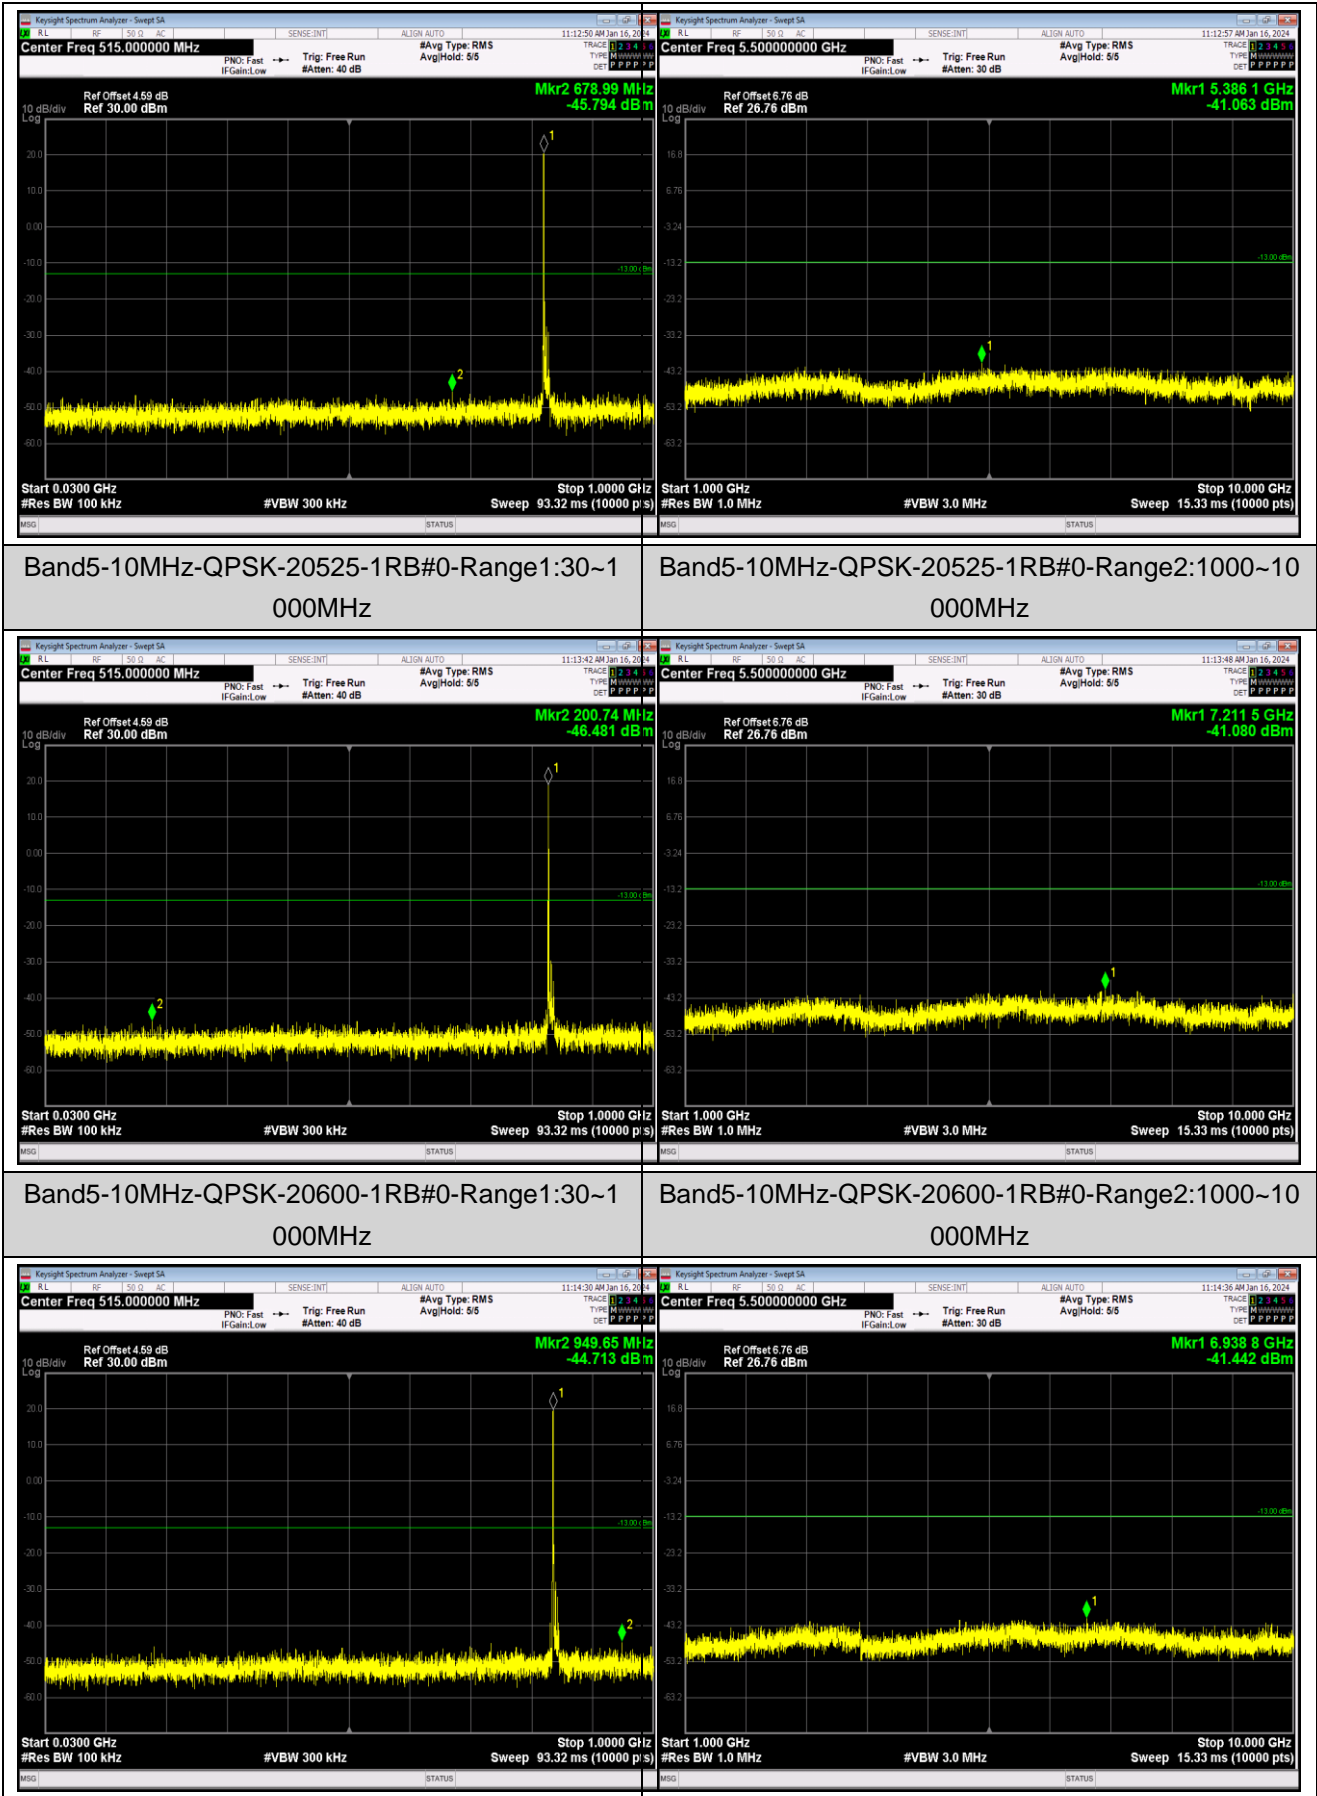

## Appendix E: Conducted Spurious Emission

Band5-1.4MHz-QPSK-20407-1RB#0-Range1:30~1000MHz

Band5-1.4MHz-QPSK-20407-1RB#0-Range2:1000~10000MHz

Band5-1.4MHz-QPSK-20525-1RB#0-Range1:30~1000MHz

Band5-1.4MHz-QPSK-20525-1RB#0-Range2:1000~10000MHz

Band5-1.4MHz-16QAM-20643-1RB#0-Range1:30~1000MHz

Band5-1.4MHz-16QAM-20643-1RB#0-Range2:1000~10000MHz

Band5-1.4MHz-64QAM-20407-1RB#0-Range1:30~1000MHz

Band5-1.4MHz-64QAM-20407-1RB#0-Range2:1000~10000MHz

Band7-5MHz-QPSK-21425-1RB#0-Range1:30~1000MHz

Band7-5MHz-QPSK-21425-1RB#0-Range2:1000~26500MHz

Band7-5MHz-16QAM-20775-1RB#0-Range1:30~1000MHz

Band7-5MHz-16QAM-20775-1RB#0-Range2:1000~26500MHz