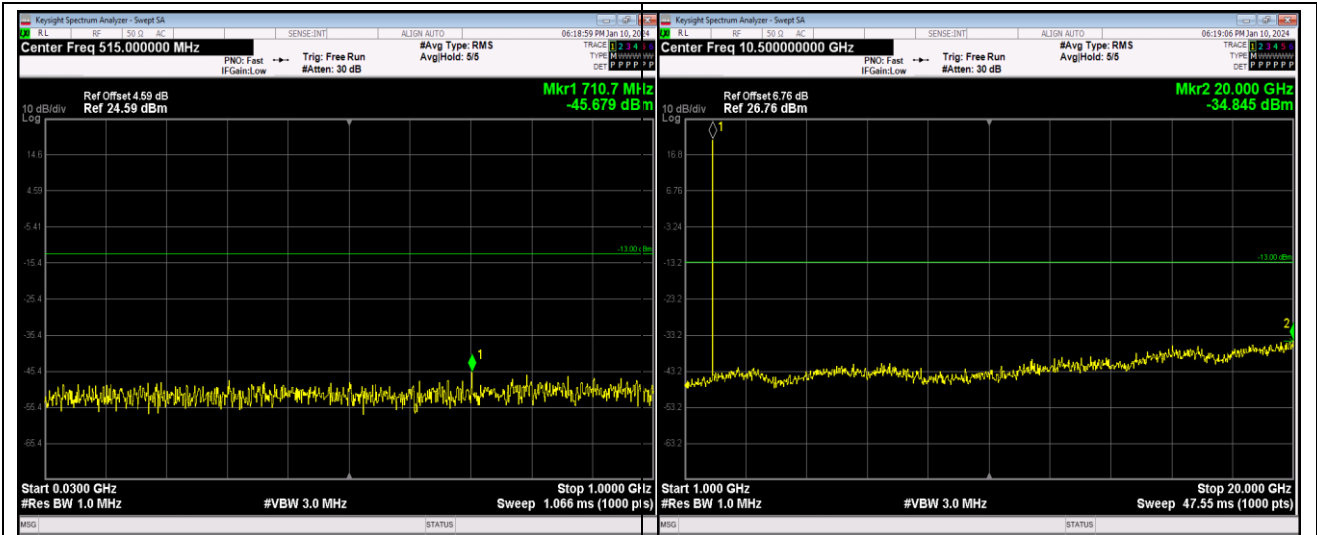

Band2-1.4MHz-64QAM-19193-1RB#0-Range2:1000~20000MHz

Band2-1.4MHz-64QAM-19193-1RB#0-Range1:30~1000MHz