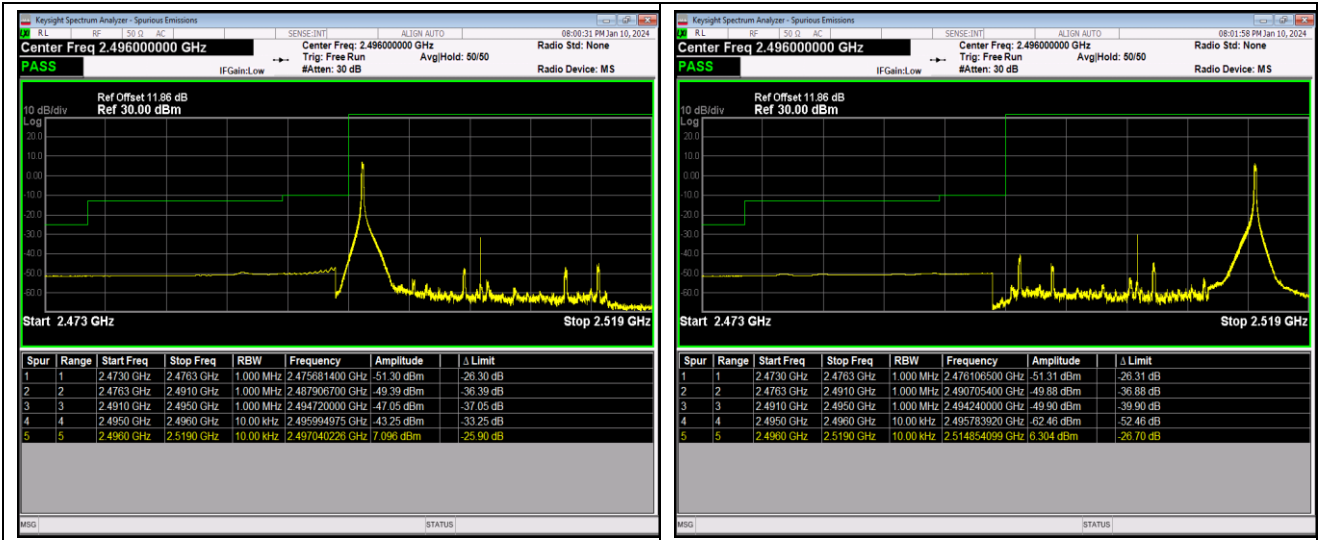

Band41-20MHz-64QAM-39750-1RB#0

Band41-20MHz-64QAM-39750-1RB#99

Band41-20MHz-64QAM-39750-100RB#0

Band41-20MHz-64QAM-41490-1RB#0