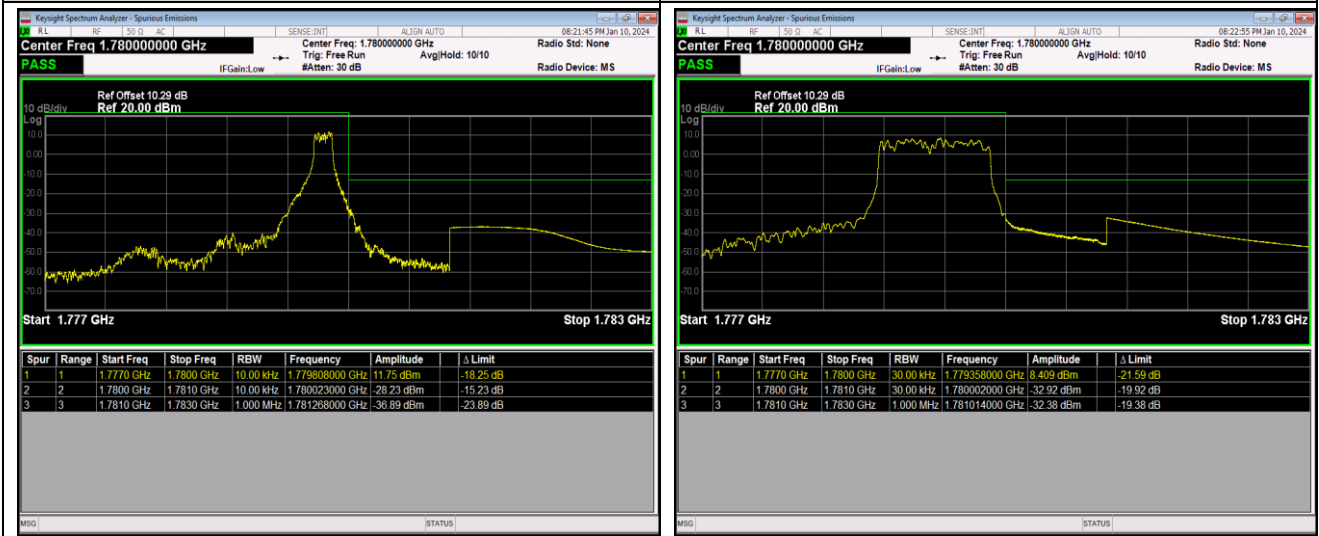

Band66-1.4MHz-16QAM-132665-1RB#5

Band66-1.4MHz-16QAM-132665-6RB#0

Band66-1.4MHz-64QAM-131979-1RB#0

Band66-1.4MHz-64QAM-131979-1RB#5