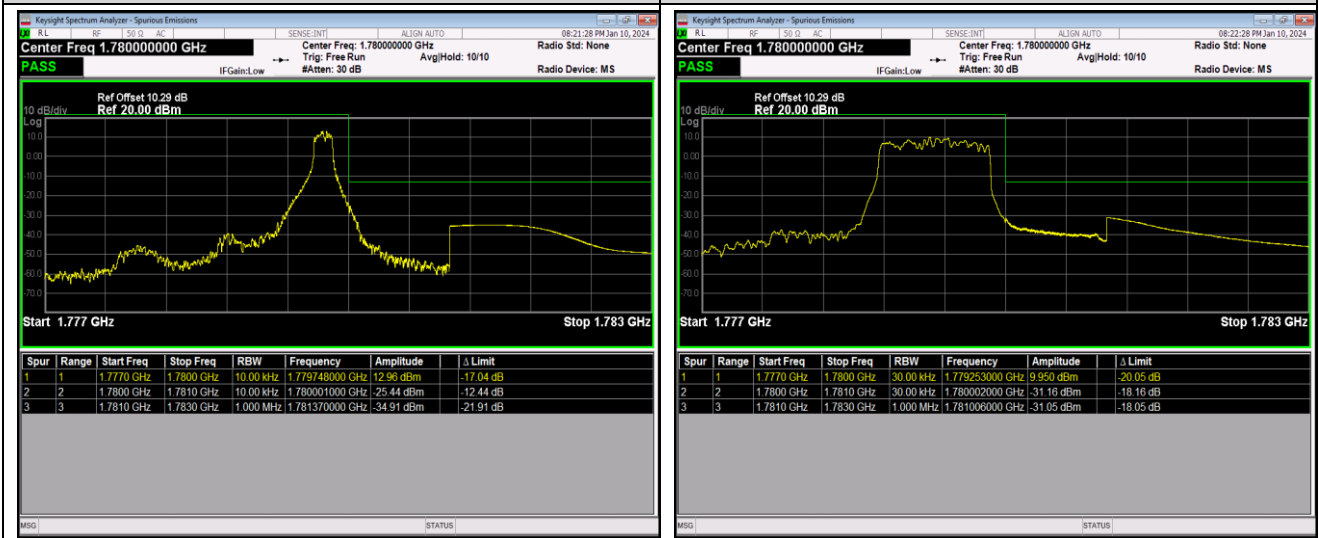

Band66-1.4MHz-QPSK-131979-1RB#5

Band66-1.4MHz-QPSK-131979-6RB#0

Band66-1.4MHz-QPSK-132665-1RB#0

Band66-1.4MHz-QPSK-132665-1RB#5

Band66-1.4MHz-QPSK-132665-6RB#0

Band66-1.4MHz-16QAM-131979-1RB#0

Band66-1.4MHz-16QAM-131979-1RB#5