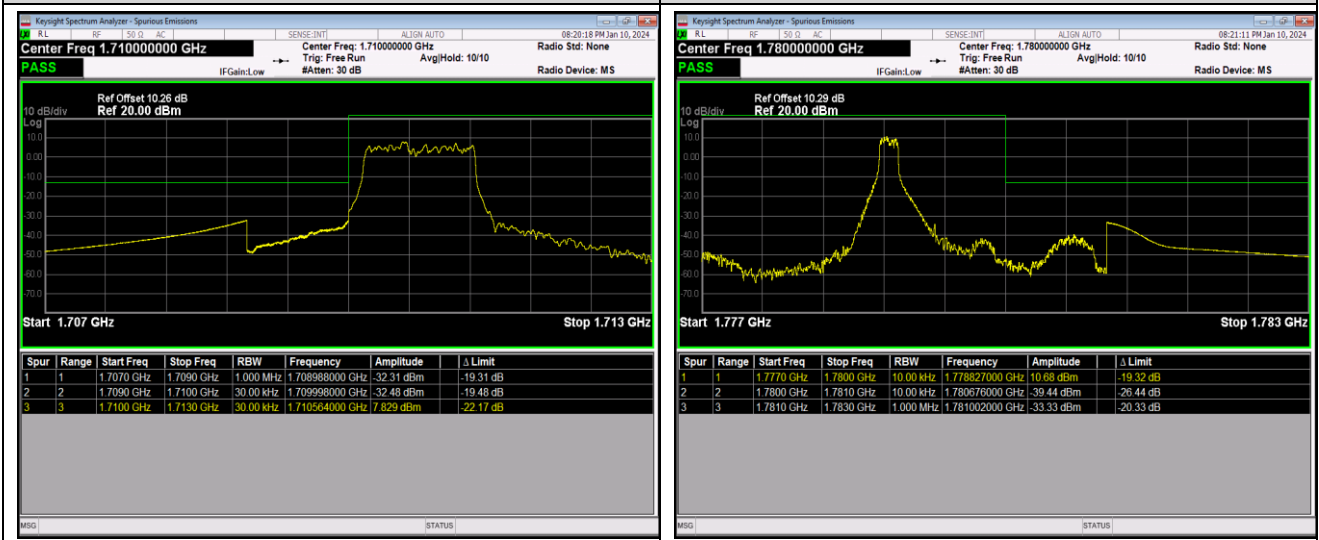

Band66-1.4MHz-64QAM-131979-6RB#0

Band66-1.4MHz-64QAM-132665-1RB#0

Band66-1.4MHz-64QAM-132665-1RB#5

Band66-1.4MHz-64QAM-132665-6RB#0