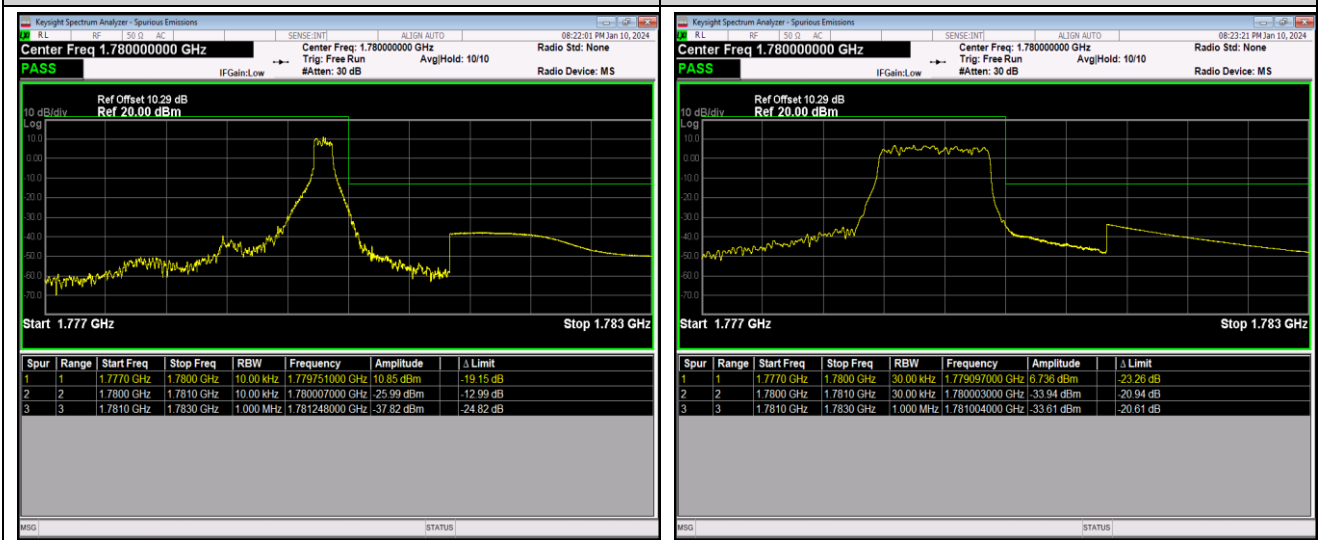

Band66-1.4MHz-64QAM-132665-1RB#5

Band66-1.4MHz-64QAM-132665-6RB#0

Band66-20MHz-QPSK-132072-1RB#0

Band66-20MHz-QPSK-132072-1RB#99