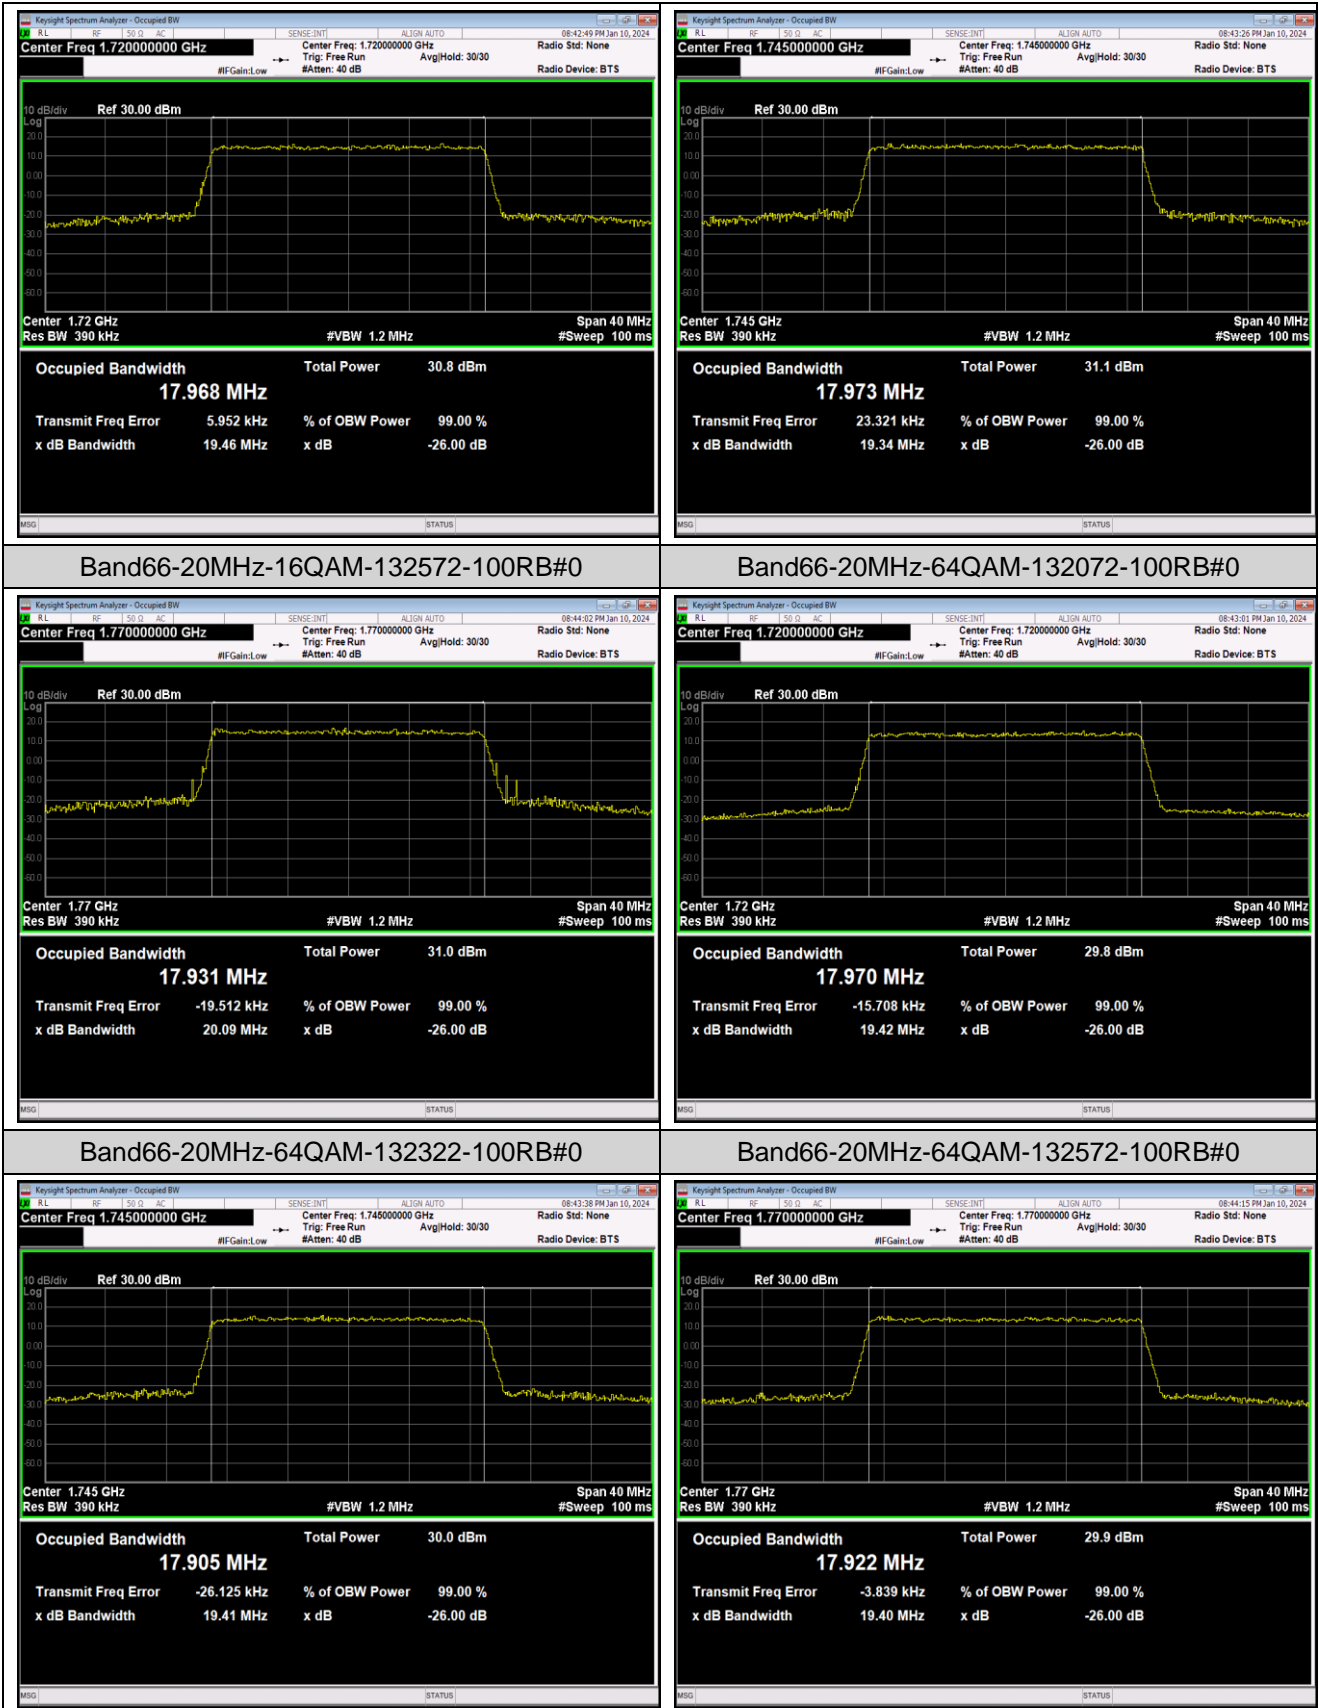

Band66-10MHz-64QAM-132322-50RB#0

Band66-10MHz-64QAM-132622-50RB#0

Band66-15MHz-QPSK-132047-75RB#0

Band66-15MHz-QPSK-132322-75RB#0

Appendix D: Band Edge

Test Result (worst case)

Band	Bandwidth	Modulation	Channel	RB Config.	Result (dBm)	Verdict
Band2	1.4MHz	QPSK	18607	1RB#0	-34.54,-24.44	PASS
Band2	1.4MHz	QPSK	18607	1RB#5	-29.59,-37.26	PASS
Band2	1.4MHz	QPSK	18607	6RB#0	-26.43,-27.16	PASS
Band2	1.4MHz	QPSK	19193	1RB#0	-41.95,-34.67	PASS
Band2	1.4MHz	QPSK	19193	1RB#5	-20.16,-36.59	PASS
Band2	1.4MHz	QPSK	19193	6RB#0	-28.77,-28.35	PASS
Band2	1.4MHz	16QAM	18607	1RB#0	-36.89,-26.72	PASS
Band2	1.4MHz	16QAM	18607	1RB#5	-31.99,-41.09	PASS
Band2	1.4MHz	16QAM	18607	6RB#0	-28.27,-29.40	PASS
Band2	1.4MHz	16QAM	19193	1RB#0	-44.90,-36.04	PASS
Band2	1.4MHz	16QAM	19193	1RB#5	-23.02,-38.01	PASS
Band2	1.4MHz	16QAM	19193	6RB#0	-30.99,-29.29	PASS
Band2	1.4MHz	64QAM	18607	1RB#0	-37.88,-27.60	PASS
Band2	1.4MHz	64QAM	18607	1RB#5	-33.35,-41.27	PASS
Band2	1.4MHz	64QAM	18607	6RB#0	-30.28,-31.57	PASS
Band2	1.4MHz	64QAM	19193	1RB#0	-44.74,-37.00	PASS
Band2	1.4MHz	64QAM	19193	1RB#5	-24.25,-39.14	PASS
Band2	1.4MHz	64QAM	19193	6RB#0	-32.69,-30.60	PASS
Band2	20MHz	QPSK	18700	1RB#0	-44.49,-40.03	PASS
Band2	20MHz	QPSK	18700	1RB#99	-44.63,-60.91	PASS
Band2	20MHz	QPSK	18700	100RB#0	-32.14,-34.61	PASS
Band2	20MHz	QPSK	19100	1RB#0	-59.69,-48.69	PASS
Band2	20MHz	QPSK	19100	1RB#99	-38.17,-44.86	PASS
Band2	20MHz	QPSK	19100	100RB#0	-36.48,-33.82	PASS
Band2	20MHz	16QAM	18700	1RB#0	-45.88,-39.64	PASS
Band2	20MHz	16QAM	18700	1RB#99	-46.18,-60.44	PASS
Band2	20MHz	16QAM	18700	100RB#0	-34.74,-36.97	PASS
Band2	20MHz	16QAM	19100	1RB#0	-61.33,-49.34	PASS
Band2	20MHz	16QAM	19100	1RB#99	-39.08,-45.15	PASS
Band2	20MHz	16QAM	19100	100RB#0	-37.06,-33.90	PASS
Band2	20MHz	64QAM	18700	1RB#0	-46.36,-39.63	PASS
Band2	20MHz	64QAM	18700	1RB#99	-47.44,-61.19	PASS
Band2	20MHz	64QAM	18700	100RB#0	-36.93,-39.69	PASS
Band2	20MHz	64QAM	19100	1RB#0	-61.45,-50.25	PASS
Band2	20MHz	64QAM	19100	1RB#99	-40.33,-46.38	PASS
Band2	20MHz	64QAM	19100	100RB#0	-38.41,-34.74	PASS