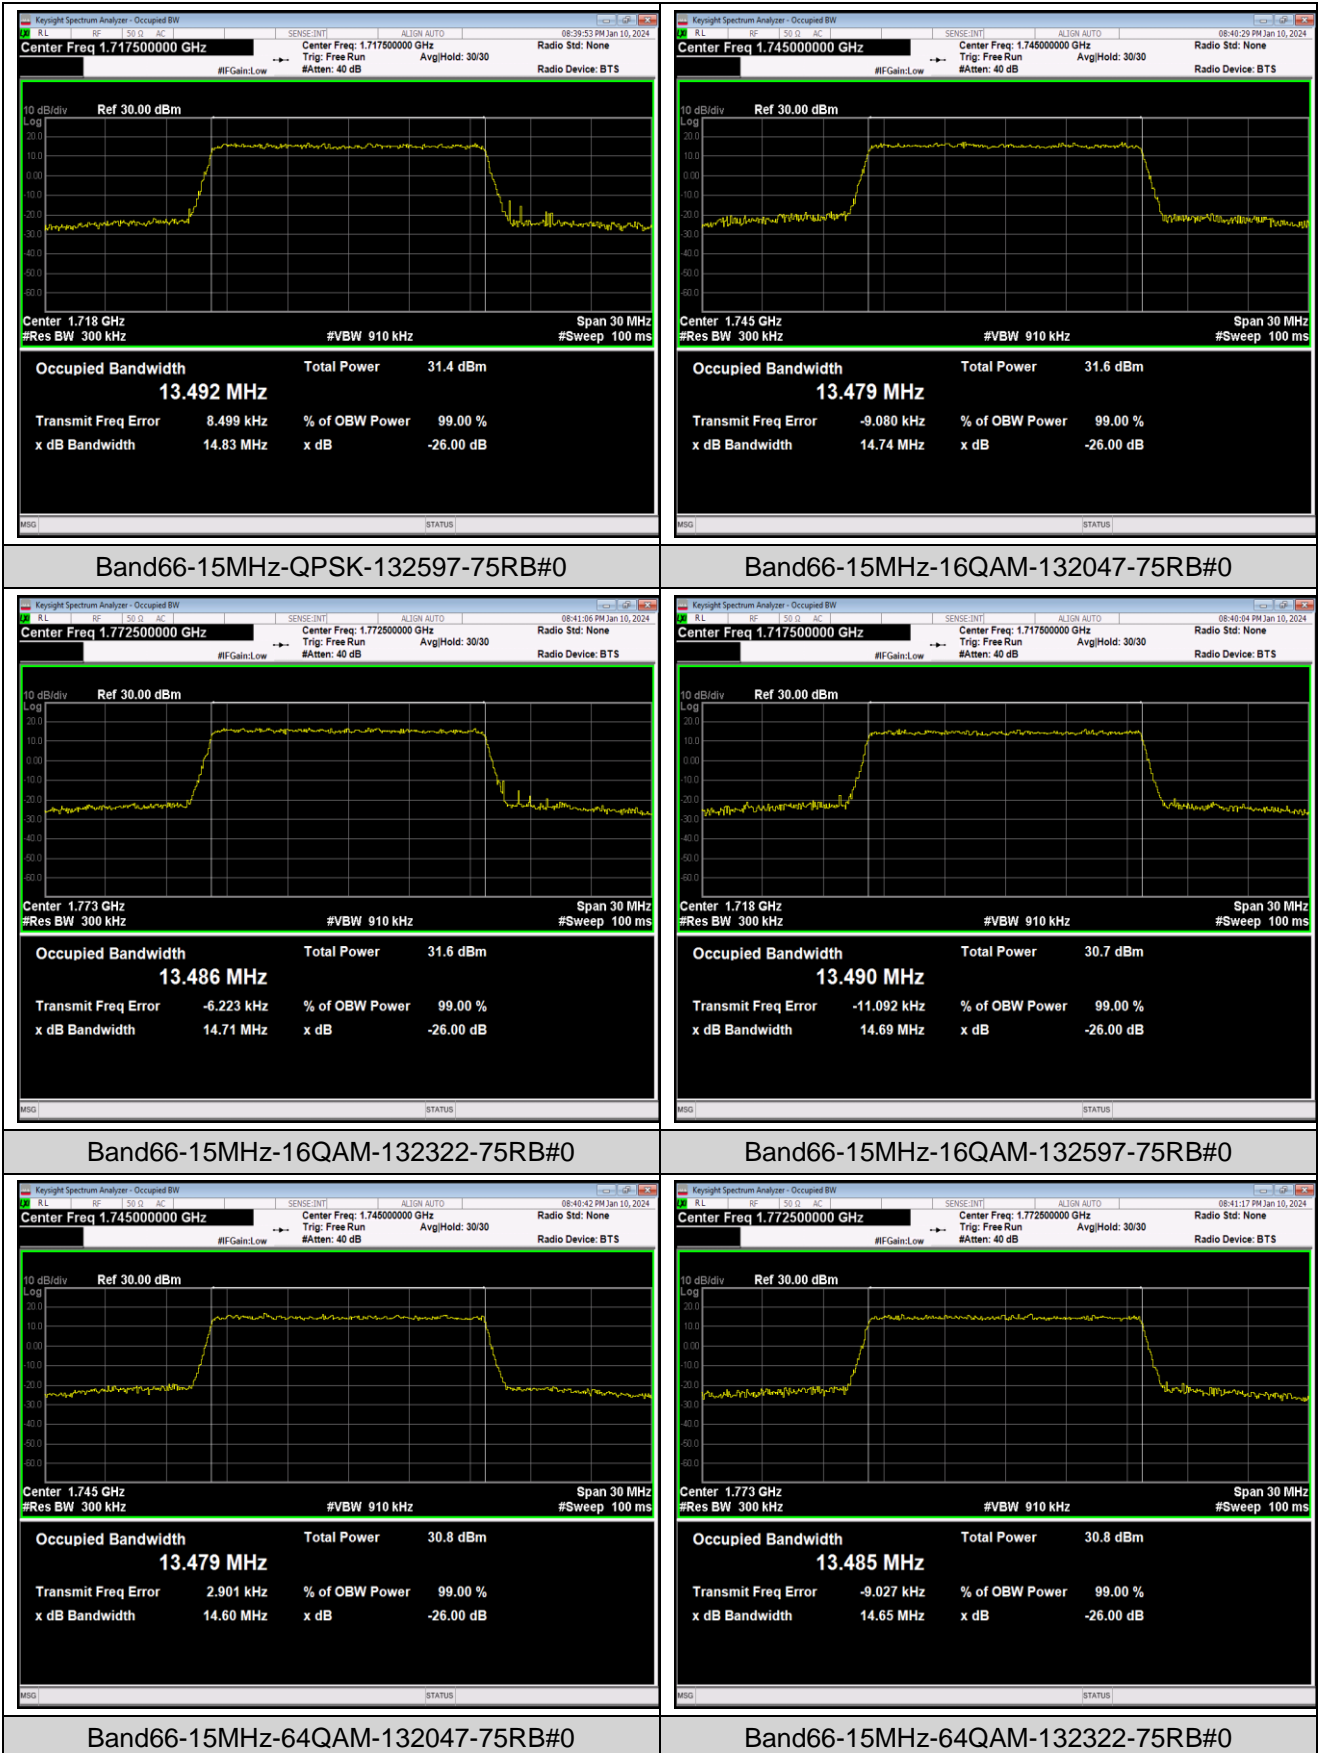

Band66-10MHz-64QAM-132322-50RB#0

Band66-10MHz-64QAM-132622-50RB#0

Band66-15MHz-QPSK-132047-75RB#0

Band66-15MHz-QPSK-132322-75RB#0

Appendix D: Band Edge

Test Result (worst case)

Band	Bandwidth	Modulation	Channel	RB Config.	Result (dBm)	Verdict
Band2	1.4MHz	QPSK	18607	1RB#0	-34.54,-24.44	PASS
Band2	1.4MHz	QPSK	18607	1RB#5	-29.59,-37.26	PASS
Band2	1.4MHz	QPSK	18607	6RB#0	-26.43,-27.16	PASS
Band2	1.4MHz	QPSK	19193	1RB#0	-41.95,-34.67	PASS
Band2	1.4MHz	QPSK	19193	1RB#5	-20.16,-36.59	PASS
Band2	1.4MHz	QPSK	19193	6RB#0	-28.77,-28.35	PASS
Band2	1.4MHz	16QAM	18607	1RB#0	-36.89,-26.72	PASS
Band2	1.4MHz	16QAM	18607	1RB#5	-31.99,-41.09	PASS
Band2	1.4MHz	16QAM	18607	6RB#0	-28.27,-29.40	PASS
Band2	1.4MHz	16QAM	19193	1RB#0	-44.90,-36.04	PASS
Band2	1.4MHz	16QAM	19193	1RB#5	-23.02,-38.01	PASS
Band2	1.4MHz	16QAM	19193	6RB#0	-30.99,-29.29	PASS
Band2	1.4MHz	64QAM	18607	1RB#0	-37.88,-27.60	PASS
Band2	1.4MHz	64QAM	18607	1RB#5	-33.35,-41.27	PASS
Band2	1.4MHz	64QAM	18607	6RB#0	-30.28,-31.57	PASS
Band2	1.4MHz	64QAM	19193	1RB#0	-44.74,-37.00	PASS
Band2	1.4MHz	64QAM	19193	1RB#5	-24.25,-39.14	PASS
Band2	1.4MHz	64QAM	19193	6RB#0	-32.69,-30.60	PASS
Band2	20MHz	QPSK	18700	1RB#0	-44.49,-40.03	PASS
Band2	20MHz	QPSK	18700	1RB#99	-44.63,-60.91	PASS
Band2	20MHz	QPSK	18700	100RB#0	-32.14,-34.61	PASS
Band2	20MHz	QPSK	19100	1RB#0	-59.69,-48.69	PASS
Band2	20MHz	QPSK	19100	1RB#99	-38.17,-44.86	PASS
Band2	20MHz	QPSK	19100	100RB#0	-36.48,-33.82	PASS
Band2	20MHz	16QAM	18700	1RB#0	-45.88,-39.64	PASS
Band2	20MHz	16QAM	18700	1RB#99	-46.18,-60.44	PASS
Band2	20MHz	16QAM	18700	100RB#0	-34.74,-36.97	PASS
Band2	20MHz	16QAM	19100	1RB#0	-61.33,-49.34	PASS
Band2	20MHz	16QAM	19100	1RB#99	-39.08,-45.15	PASS
Band2	20MHz	16QAM	19100	100RB#0	-37.06,-33.90	PASS
Band2	20MHz	64QAM	18700	1RB#0	-46.36,-39.63	PASS
Band2	20MHz	64QAM	18700	1RB#99	-47.44,-61.19	PASS
Band2	20MHz	64QAM	18700	100RB#0	-36.93,-39.69	PASS
Band2	20MHz	64QAM	19100	1RB#0	-61.45,-50.25	PASS
Band2	20MHz	64QAM	19100	1RB#99	-40.33,-46.38	PASS
Band2	20MHz	64QAM	19100	100RB#0	-38.41,-34.74	PASS