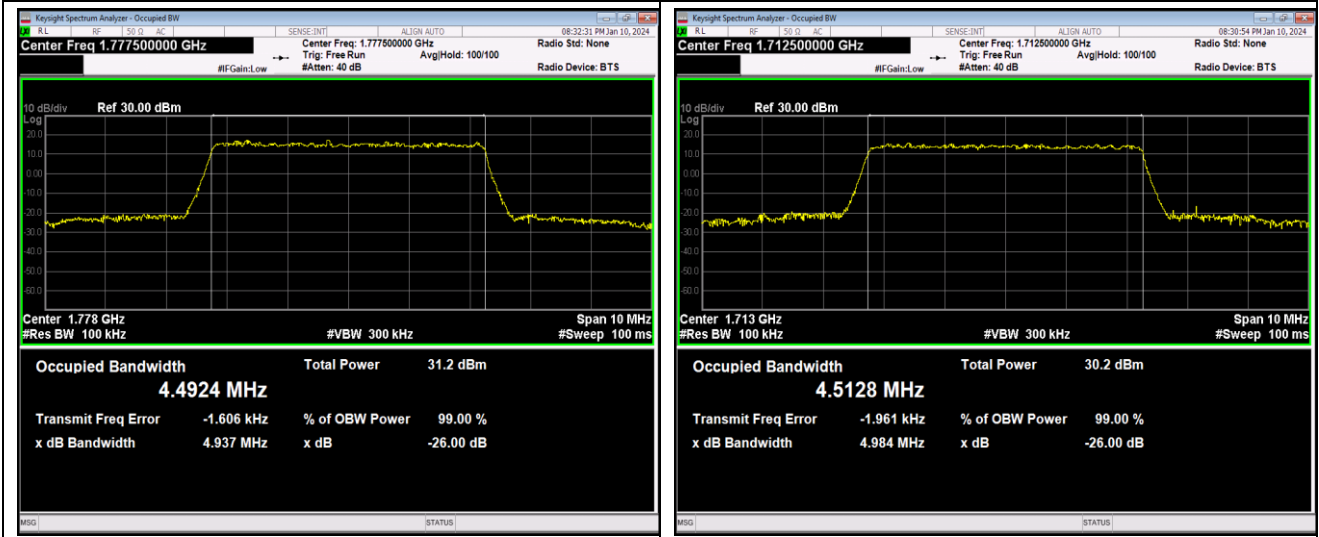

Band66-5MHz-QPSK-132647-25RB#0

Band66-5MHz-16QAM-131997-25RB#0

Band66-5MHz-16QAM-132322-25RB#0

Band66-5MHz-16QAM-132647-25RB#0