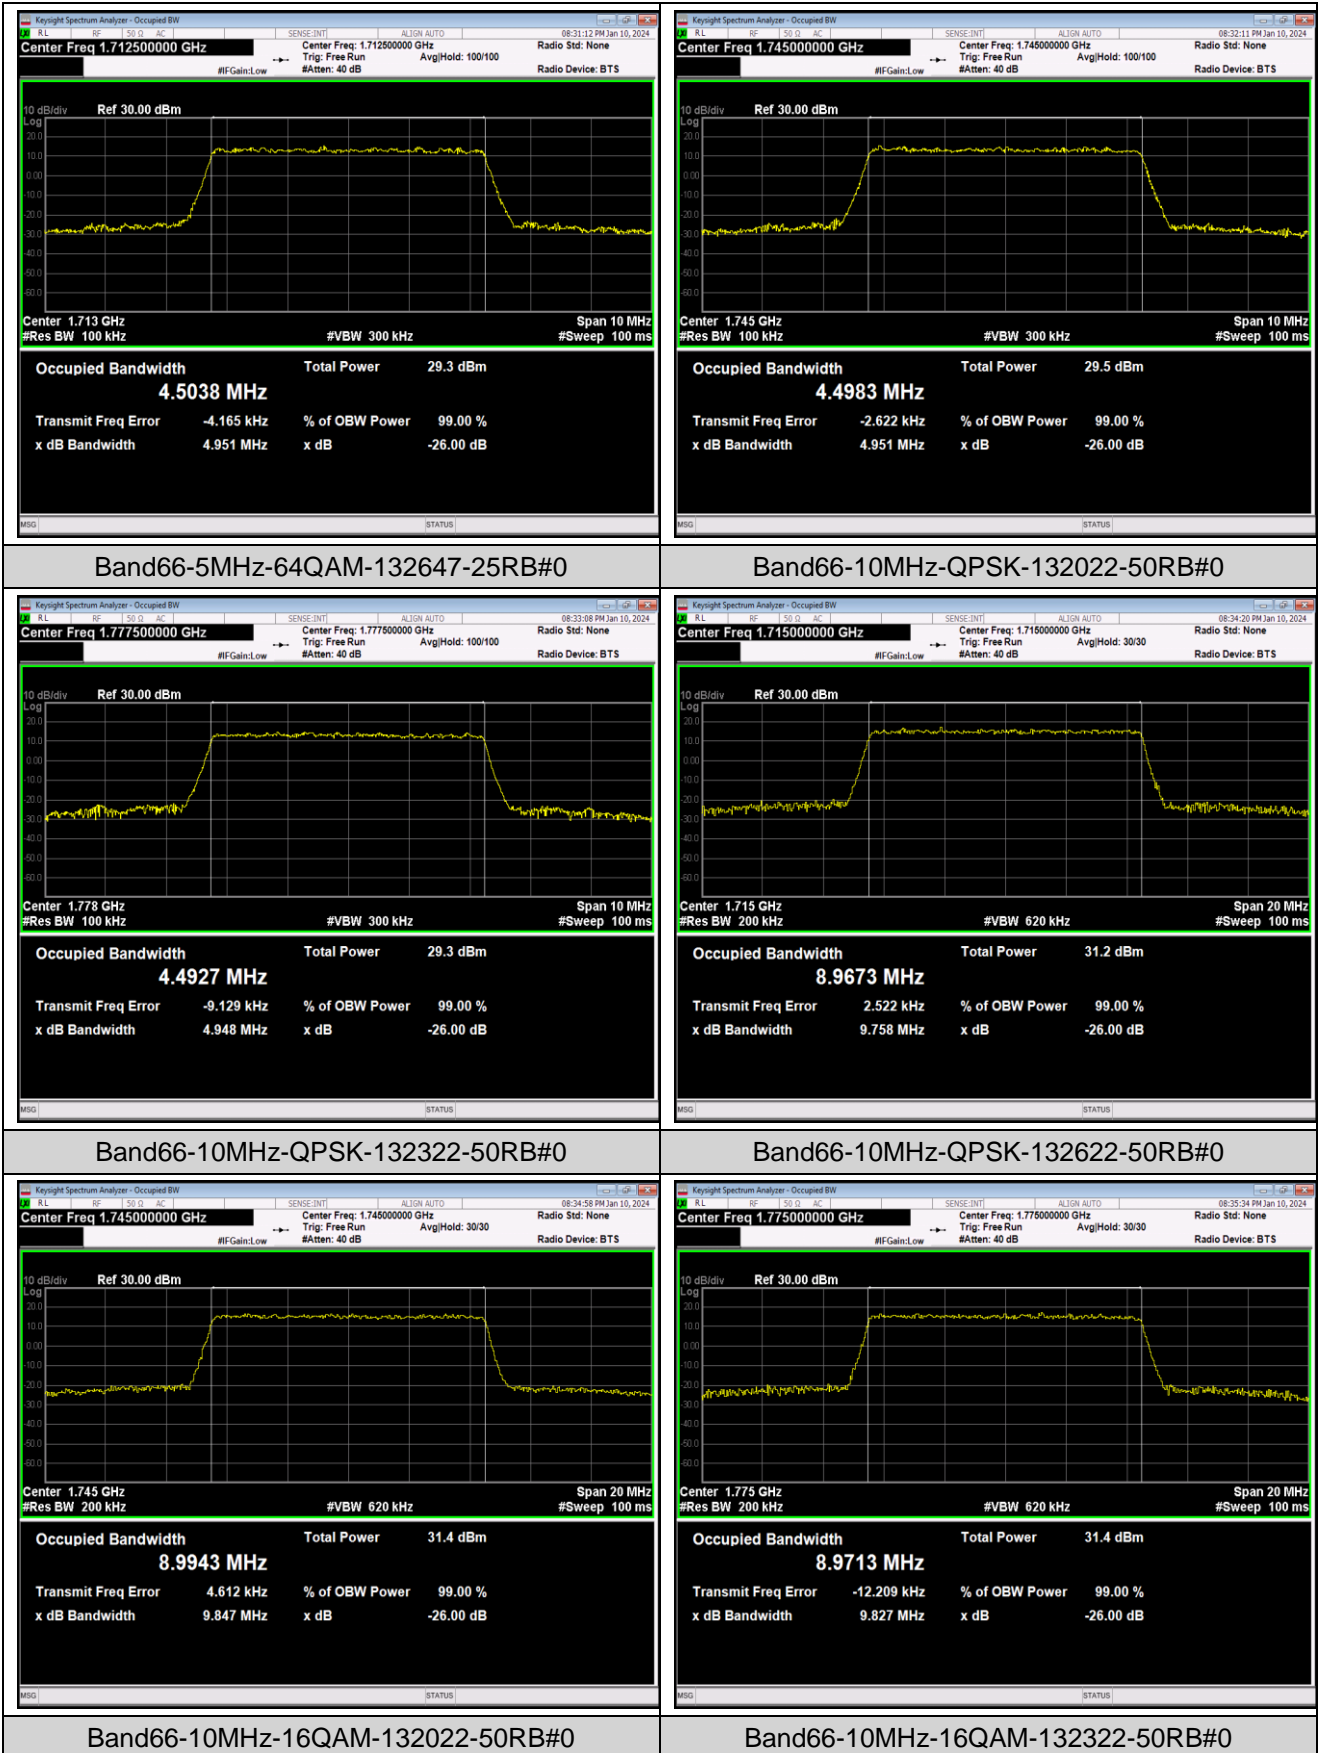

Band66-5MHz-64QAM-131997-25RB#0

Band66-5MHz-64QAM-132322-25RB#0