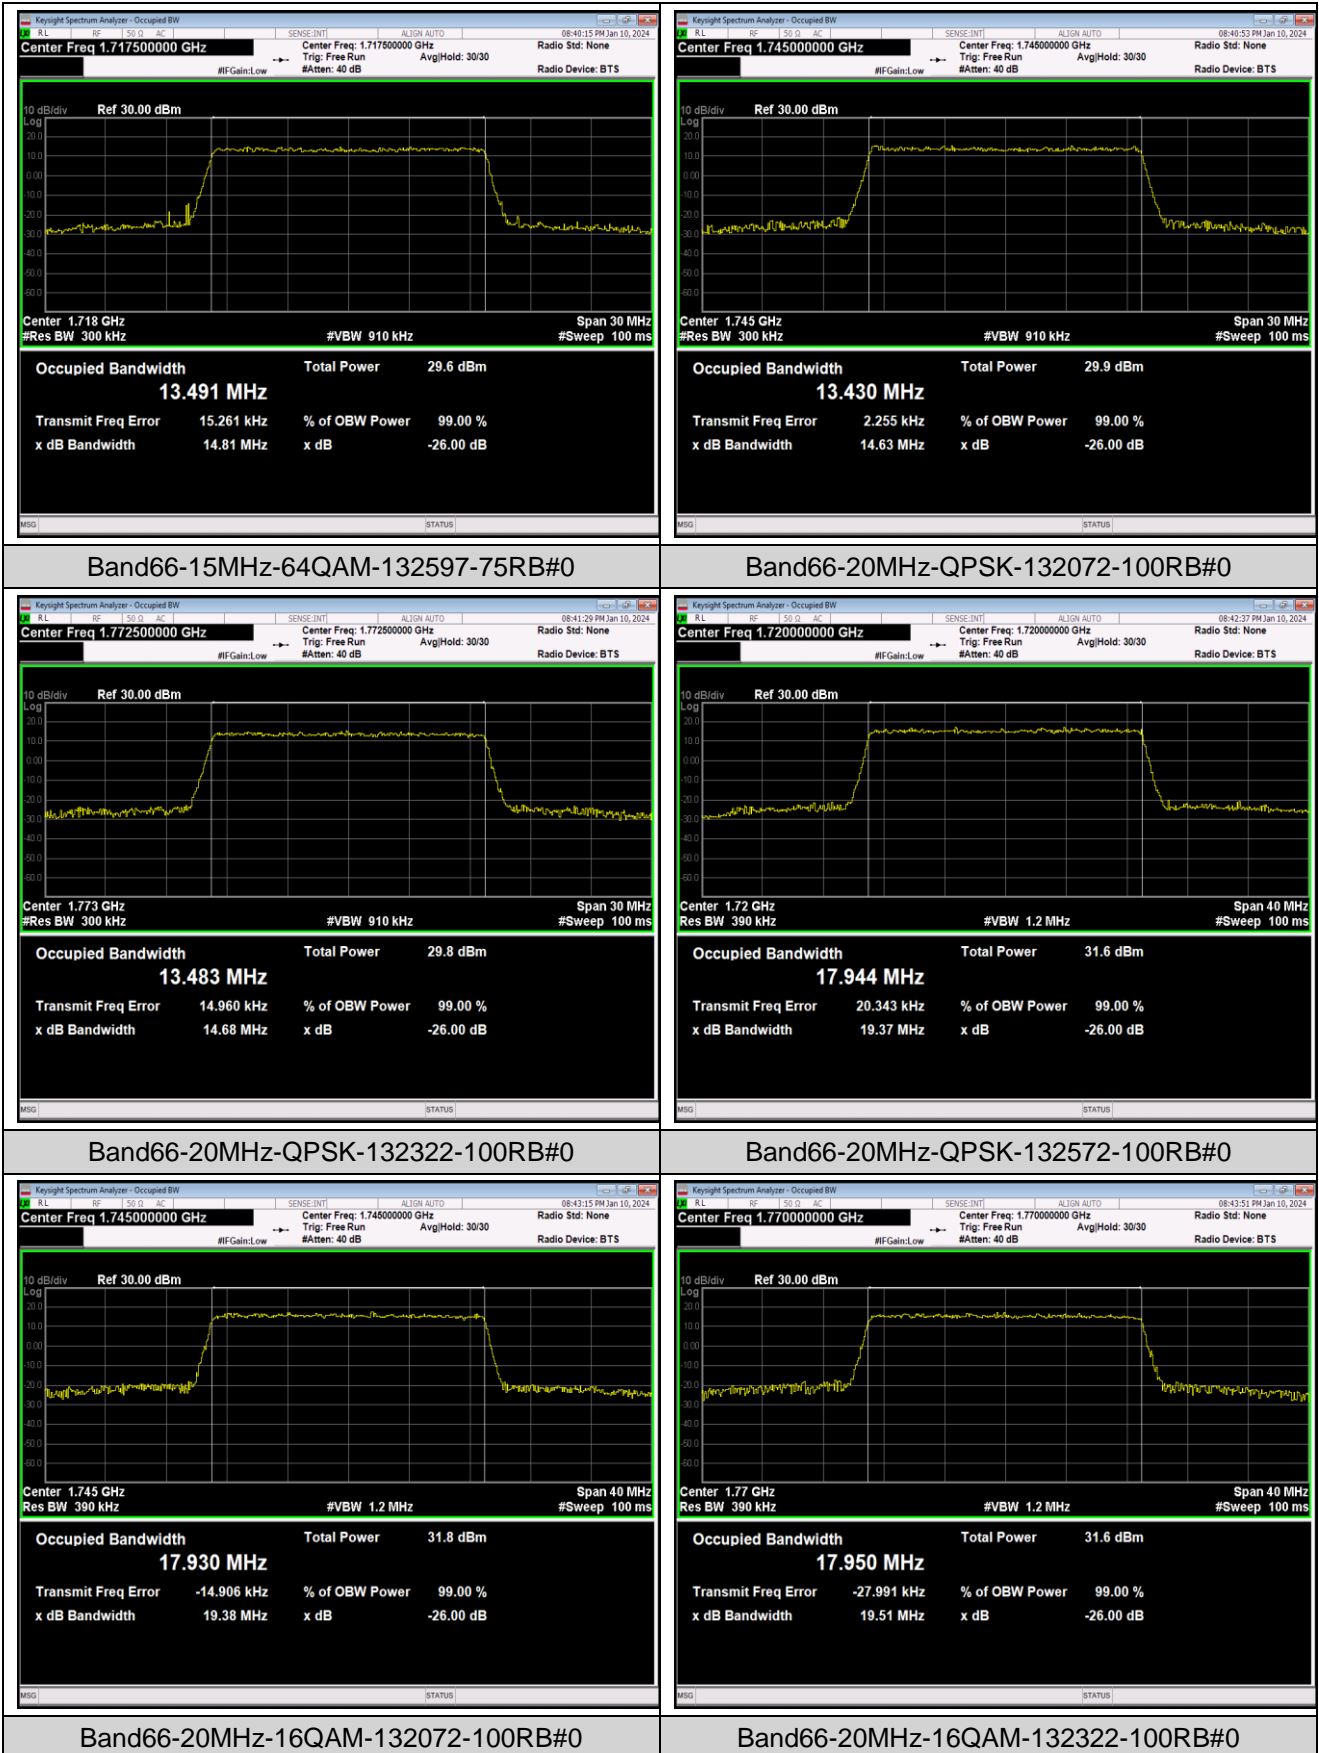

Band66-10MHz-64QAM-132322-50RB#0

Band66-10MHz-64QAM-132622-50RB#0

Band66-15MHz-QPSK-132047-75RB#0

Band66-15MHz-QPSK-132322-75RB#0

Appendix D: Band Edge

Test Result (worst case)

Band	Bandwidth	Modulation	Channel	RB Config.	Result (dBm)	Verdict
Band2	1.4MHz	QPSK	18607	1RB#0	-34.54,-24.44	PASS
Band2	1.4MHz	QPSK	18607	1RB#5	-29.59,-37.26	PASS
Band2	1.4MHz	QPSK	18607	6RB#0	-26.43,-27.16	PASS
Band2	1.4MHz	QPSK	19193	1RB#0	-41.95,-34.67	PASS
Band2	1.4MHz	QPSK	19193	1RB#5	-20.16,-36.59	PASS
Band2	1.4MHz	QPSK	19193	6RB#0	-28.77,-28.35	PASS
Band2	1.4MHz	16QAM	18607	1RB#0	-36.89,-26.72	PASS
Band2	1.4MHz	16QAM	18607	1RB#5	-31.99,-41.09	PASS
Band2	1.4MHz	16QAM	18607	6RB#0	-28.27,-29.40	PASS
Band2	1.4MHz	16QAM	19193	1RB#0	-44.90,-36.04	PASS
Band2	1.4MHz	16QAM	19193	1RB#5	-23.02,-38.01	PASS
Band2	1.4MHz	16QAM	19193	6RB#0	-30.99,-29.29	PASS
Band2	1.4MHz	64QAM	18607	1RB#0	-37.88,-27.60	PASS
Band2	1.4MHz	64QAM	18607	1RB#5	-33.35,-41.27	PASS
Band2	1.4MHz	64QAM	18607	6RB#0	-30.28,-31.57	PASS
Band2	1.4MHz	64QAM	19193	1RB#0	-44.74,-37.00	PASS
Band2	1.4MHz	64QAM	19193	1RB#5	-24.25,-39.14	PASS
Band2	1.4MHz	64QAM	19193	6RB#0	-32.69,-30.60	PASS
Band2	20MHz	QPSK	18700	1RB#0	-44.49,-40.03	PASS
Band2	20MHz	QPSK	18700	1RB#99	-44.63,-60.91	PASS
Band2	20MHz	QPSK	18700	100RB#0	-32.14,-34.61	PASS
Band2	20MHz	QPSK	19100	1RB#0	-59.69,-48.69	PASS
Band2	20MHz	QPSK	19100	1RB#99	-38.17,-44.86	PASS
Band2	20MHz	QPSK	19100	100RB#0	-36.48,-33.82	PASS
Band2	20MHz	16QAM	18700	1RB#0	-45.88,-39.64	PASS
Band2	20MHz	16QAM	18700	1RB#99	-46.18,-60.44	PASS
Band2	20MHz	16QAM	18700	100RB#0	-34.74,-36.97	PASS
Band2	20MHz	16QAM	19100	1RB#0	-61.33,-49.34	PASS
Band2	20MHz	16QAM	19100	1RB#99	-39.08,-45.15	PASS
Band2	20MHz	16QAM	19100	100RB#0	-37.06,-33.90	PASS
Band2	20MHz	64QAM	18700	1RB#0	-46.36,-39.63	PASS
Band2	20MHz	64QAM	18700	1RB#99	-47.44,-61.19	PASS
Band2	20MHz	64QAM	18700	100RB#0	-36.93,-39.69	PASS
Band2	20MHz	64QAM	19100	1RB#0	-61.45,-50.25	PASS
Band2	20MHz	64QAM	19100	1RB#99	-40.33,-46.38	PASS
Band2	20MHz	64QAM	19100	100RB#0	-38.41,-34.74	PASS