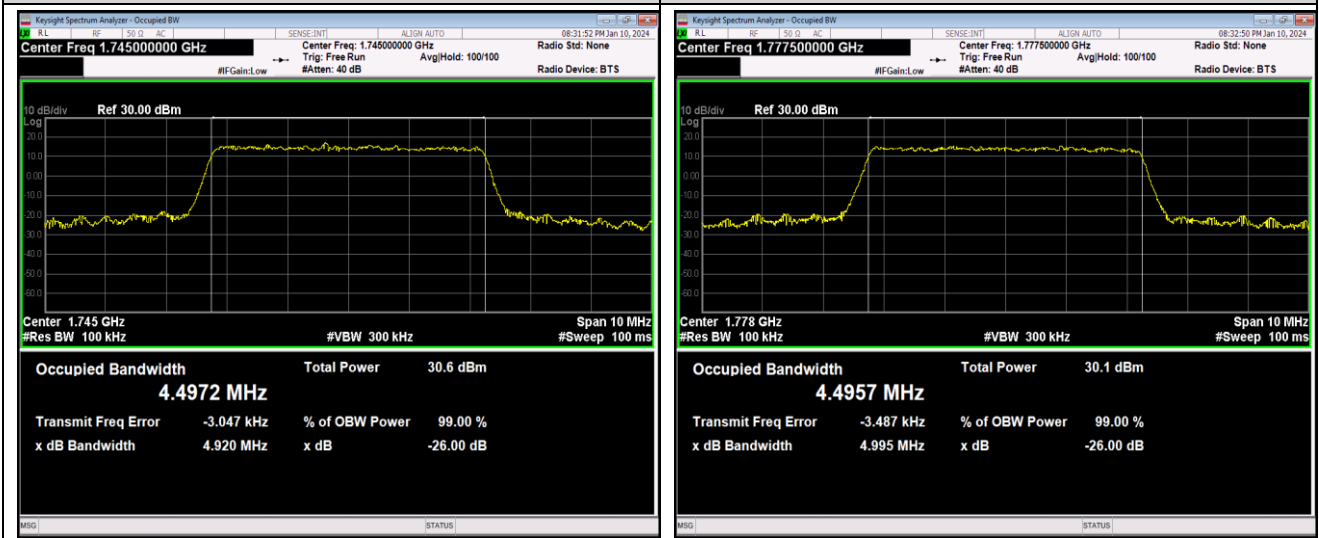

Band66-5MHz-16QAM-132322-25RB#0

Band66-5MHz-16QAM-132647-25RB#0

Band66-5MHz-64QAM-131997-25RB#0

Band66-5MHz-64QAM-132322-25RB#0