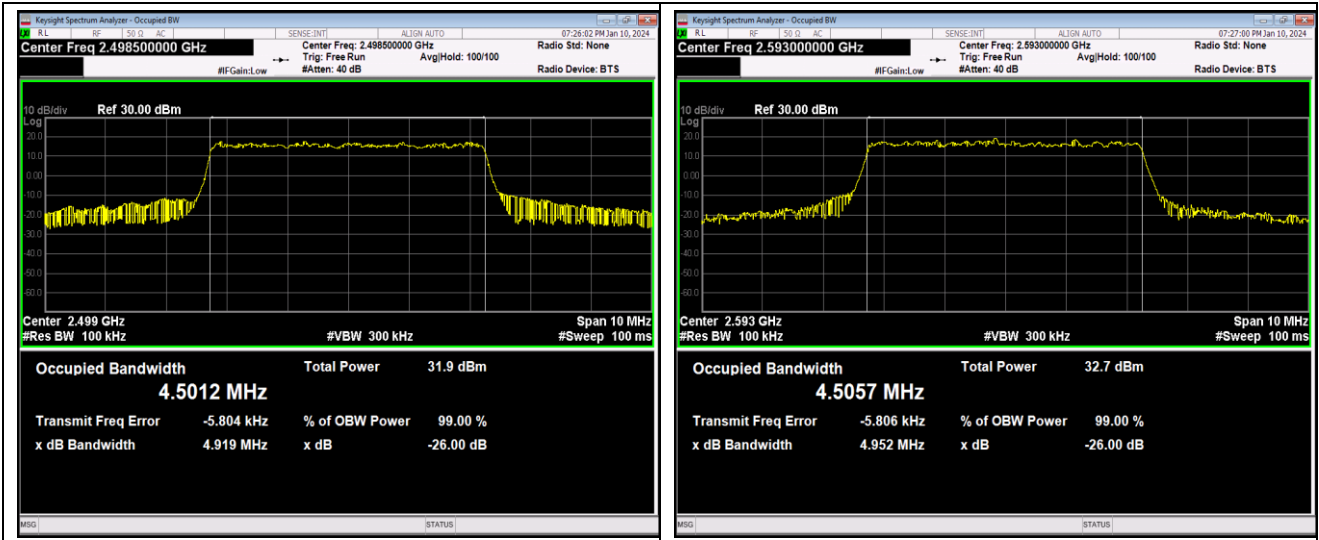

Band12-5MHz-16QAM-23095-25RB#0

Band12-5MHz-16QAM-23155-25RB#0

Band12-5MHz-64QAM-23035-25RB#0

Band12-5MHz-64QAM-23095-25RB#0

Band41-5MHz-QPSK-41565-25RB#0

Band41-5MHz-16QAM-39675-25RB#0

Band41-5MHz-16QAM-40620-25RB#0