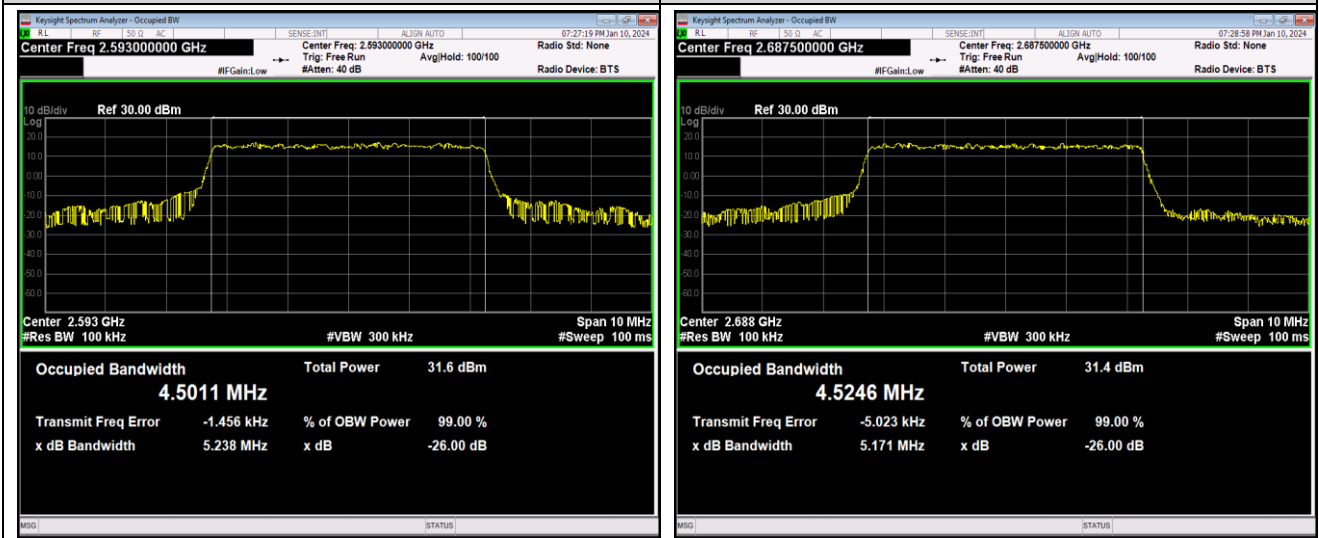

Band41-5MHz-16QAM-40620-25RB#0

Band41-5MHz-16QAM-41565-25RB#0

Band41-5MHz-64QAM-39675-25RB#0

Band41-5MHz-64QAM-40620-25RB#0