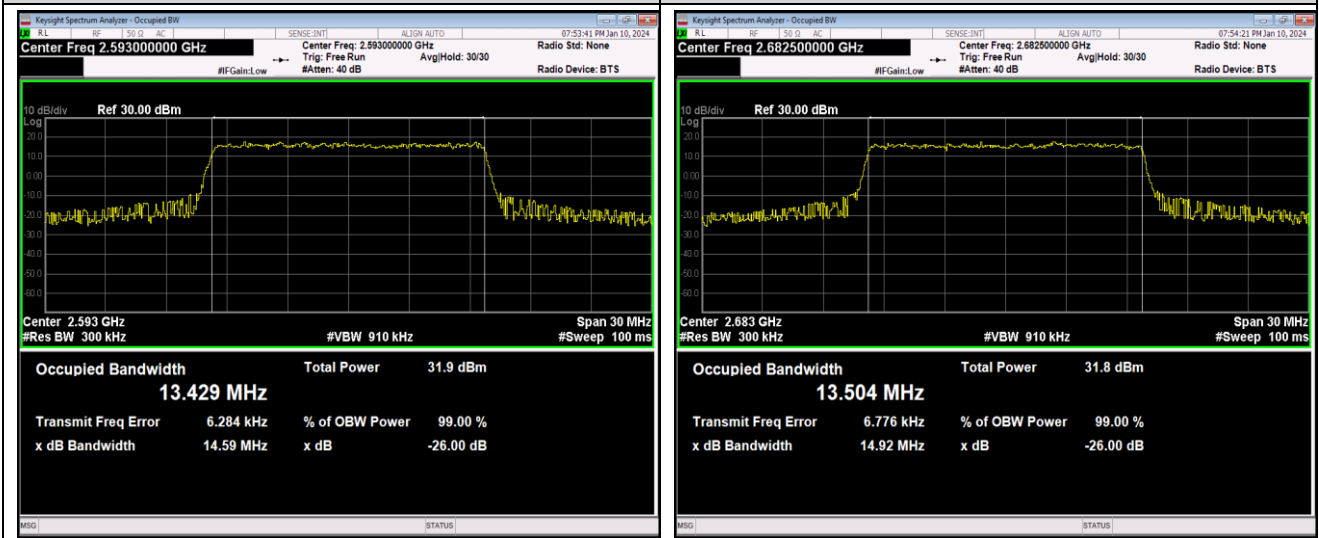

Band41-15MHz-16QAM-40620-75RB#0

Band41-15MHz-16QAM-41515-75RB#0

Band41-15MHz-64QAM-39725-75RB#0

Band41-15MHz-64QAM-40620-75RB#0