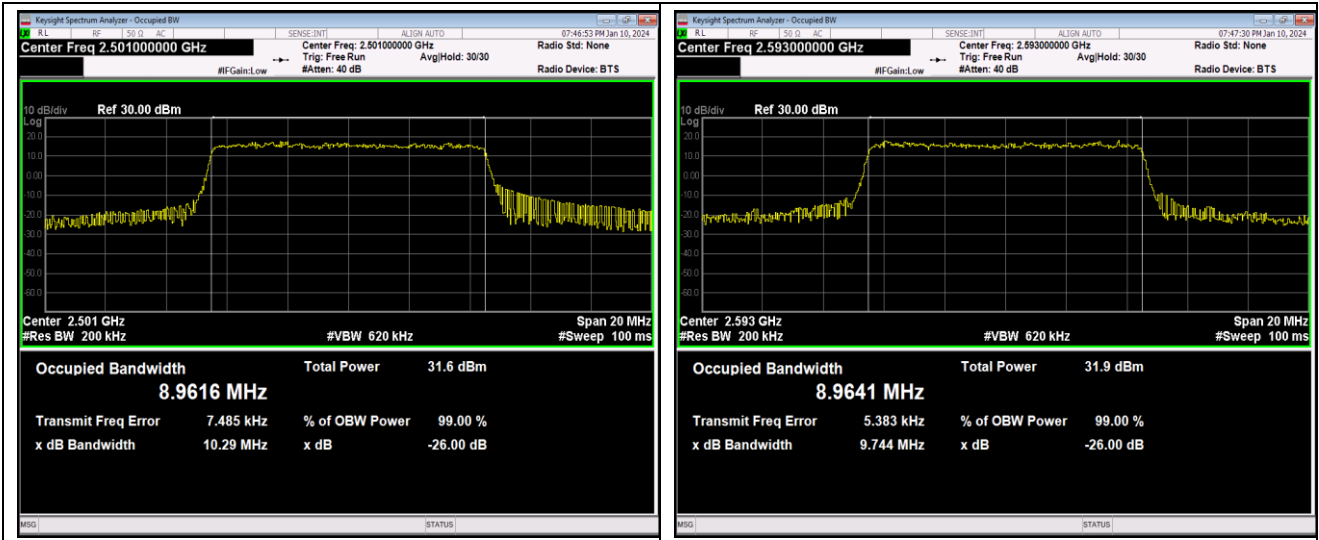

Band41-10MHz-16QAM-41540-50RB#0

Band41-10MHz-64QAM-39700-50RB#0