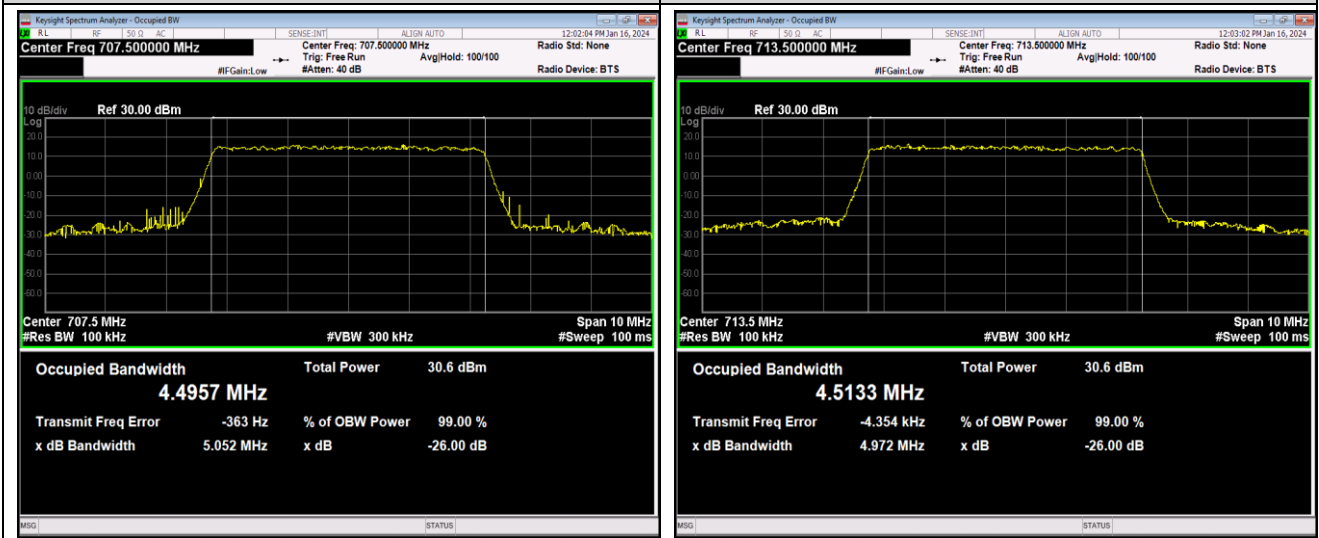

Band12-5MHz-16QAM-23095-25RB#0

Band12-5MHz-16QAM-23155-25RB#0

Band12-5MHz-64QAM-23035-25RB#0

Band12-5MHz-64QAM-23095-25RB#0