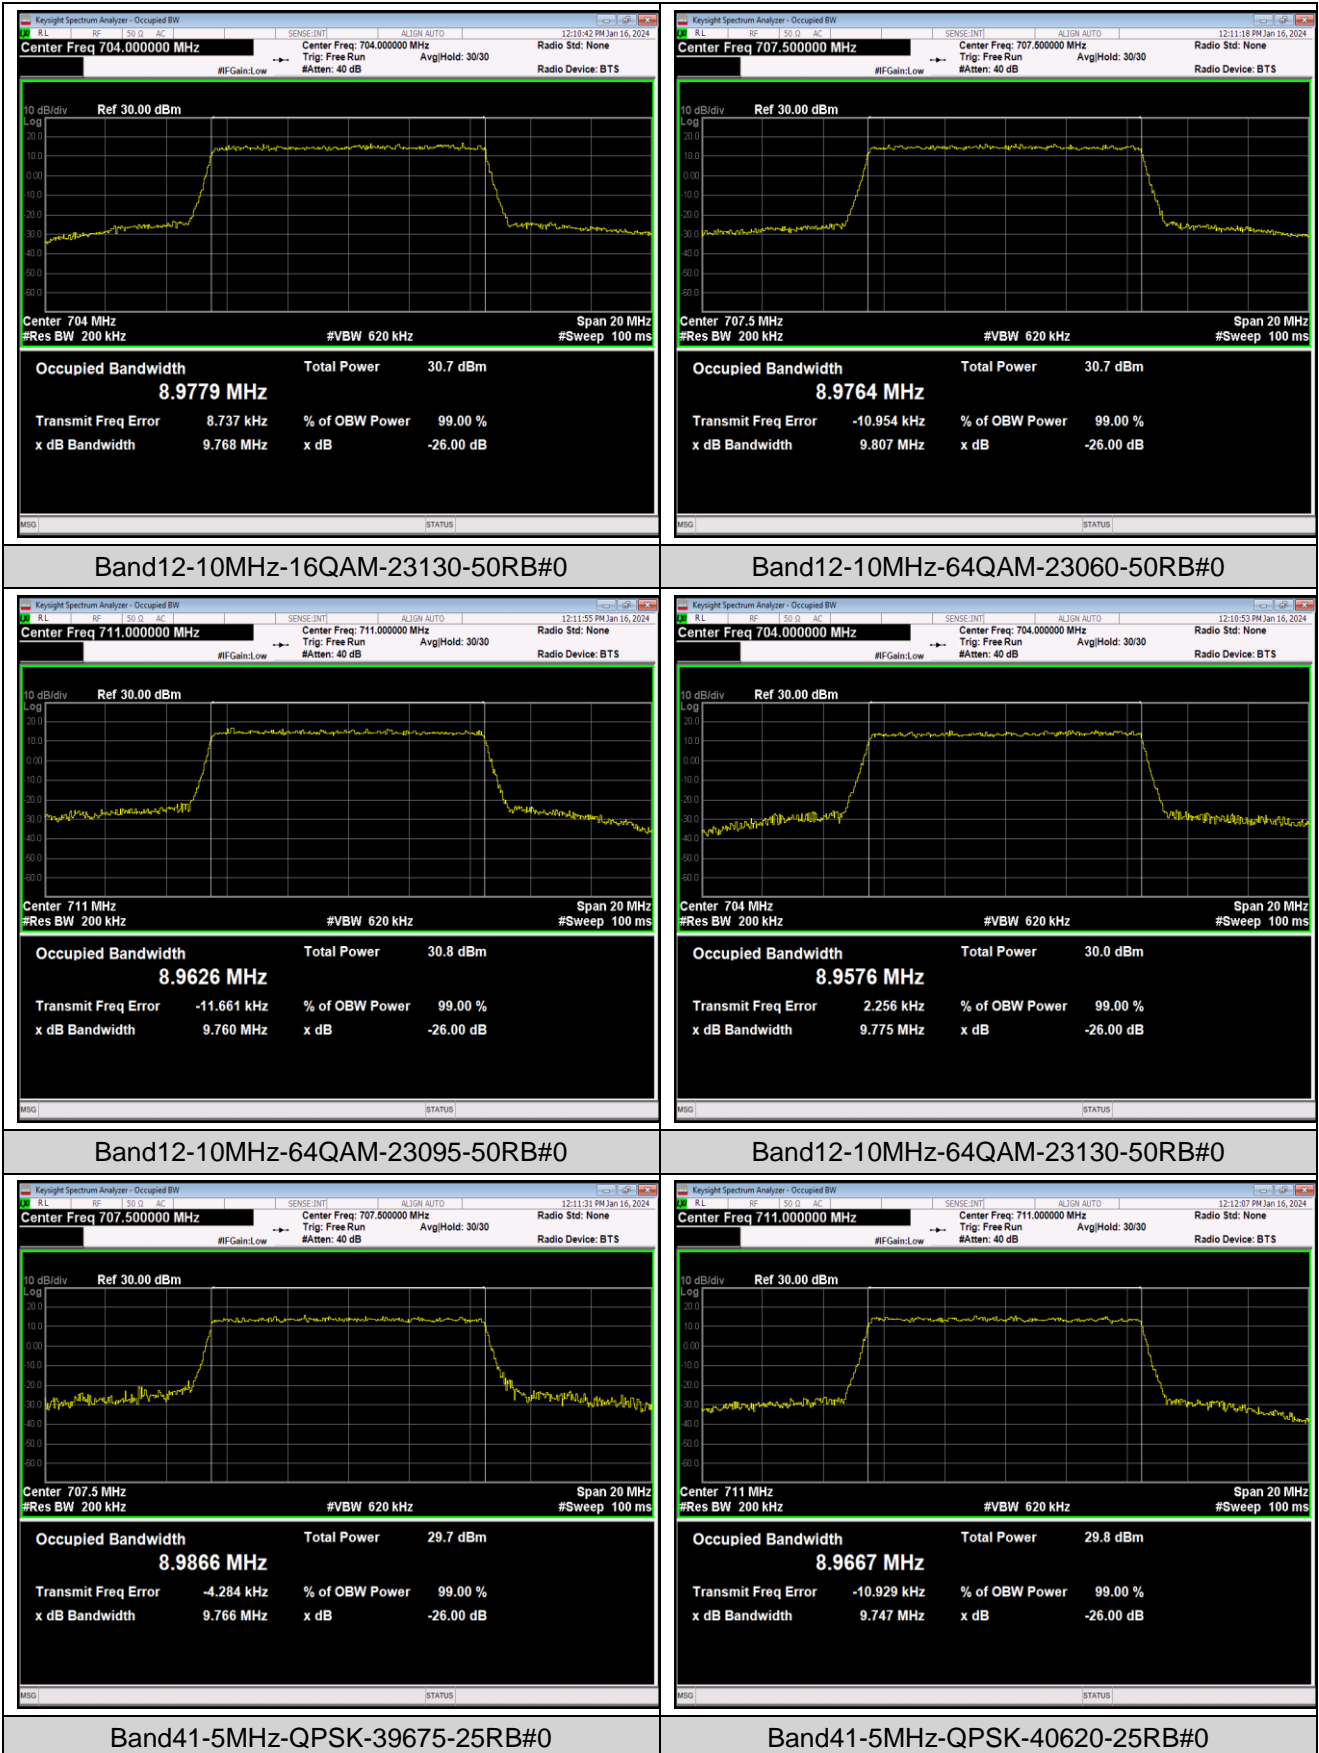

Band12-5MHz-16QAM-23095-25RB#0

Band12-5MHz-16QAM-23155-25RB#0

Band12-5MHz-64QAM-23035-25RB#0

Band12-5MHz-64QAM-23095-25RB#0

Band41-5MHz-QPSK-41565-25RB#0

Band41-5MHz-16QAM-39675-25RB#0

Band41-5MHz-16QAM-40620-25RB#0