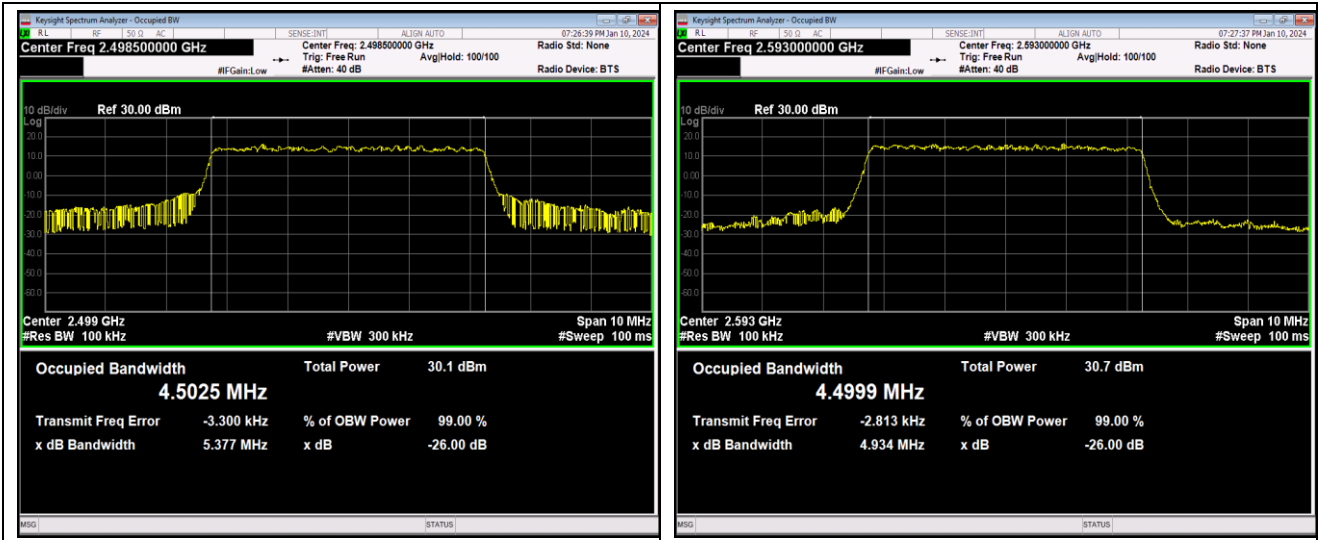

Band41-5MHz-64QAM-39675-25RB#0

Band41-5MHz-64QAM-40620-25RB#0