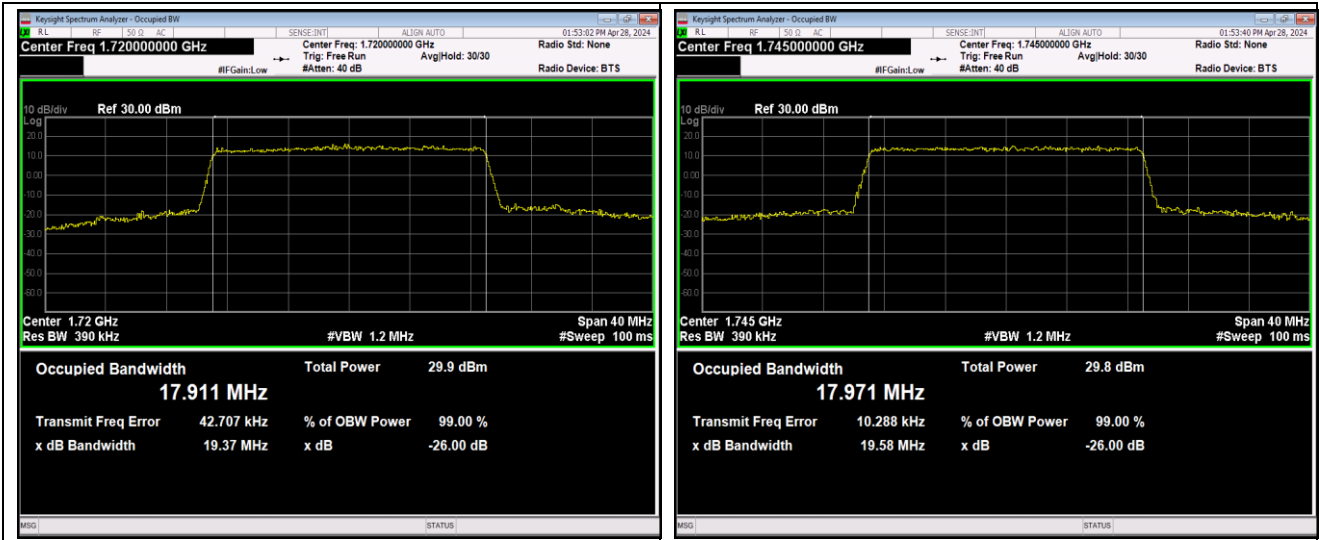

Band66-15MHz-QPSK-132047-75RB#0-PASS

Band66-15MHz-QPSK-132322-75RB#0-PASS

Band66-15MHz-QPSK-132597-75RB#0-PASS

Band66-15MHz-16QAM-132047-75RB#0-PASS

Band66-15MHz-16QAM-132322-75RB#0-PASS

Band66-15MHz-16QAM-132597-75RB#0-PASS