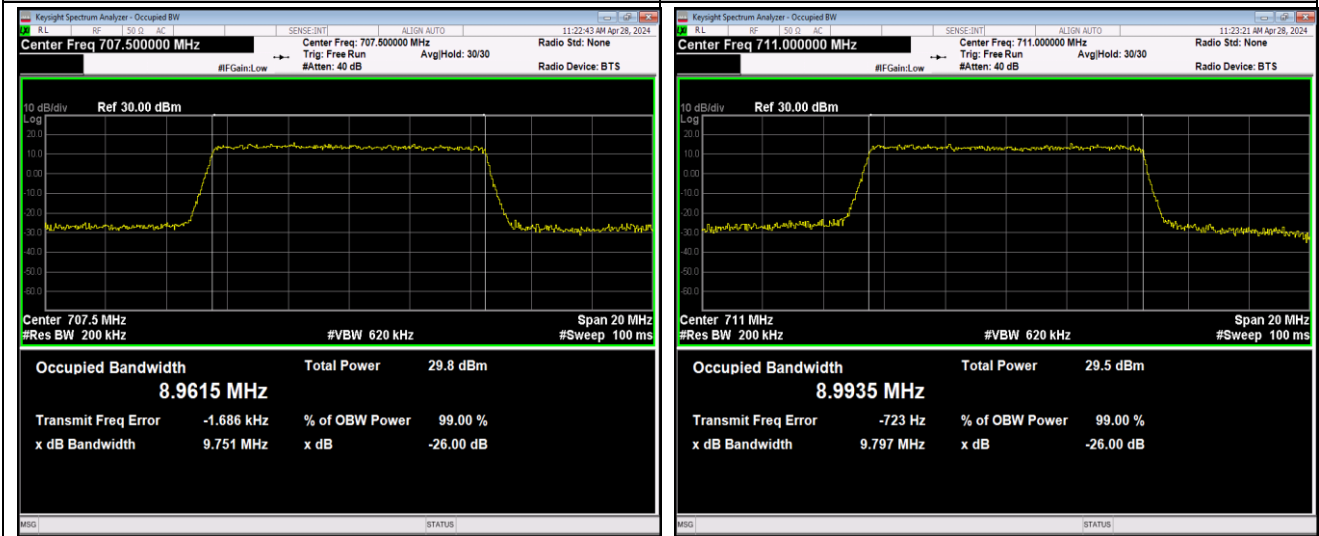

Band12-10MHz-16QAM-23060-50RB#0-PASS

Band12-10MHz-16QAM-23095-50RB#0-PASS

Band12-10MHz-16QAM-23130-50RB#0-PASS

Band12-10MHz-64QAM-23060-50RB#0-PASS

Band12-10MHz-64QAM-23095-50RB#0-PASS

Band12-10MHz-64QAM-23130-50RB#0-PASS