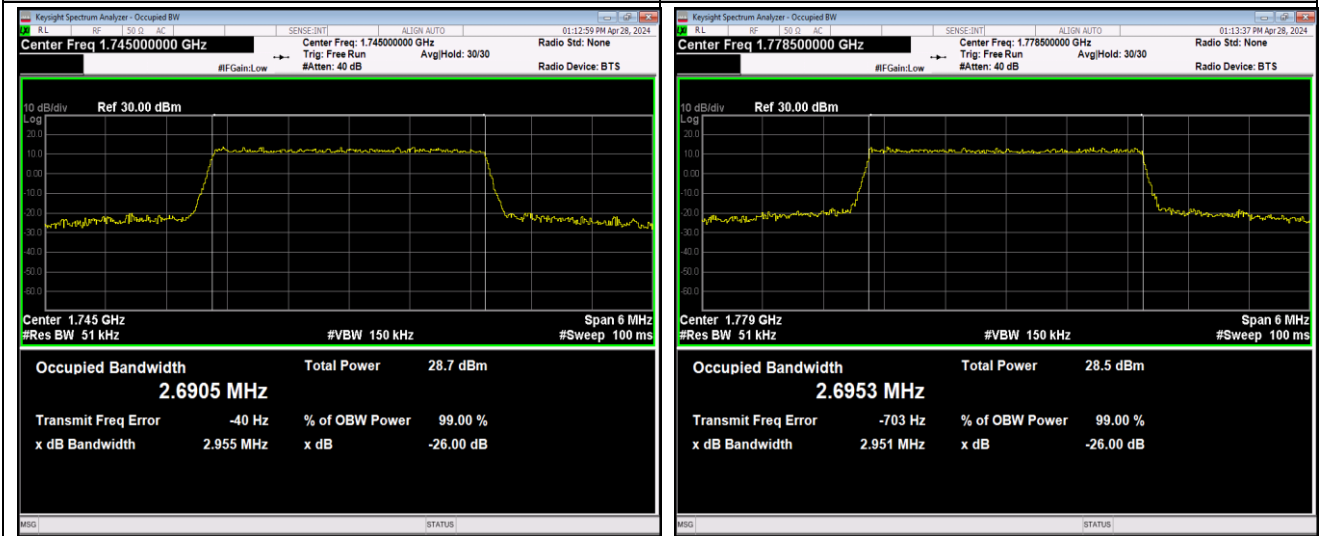

Band66-3MHz-64QAM-132322-15RB#0-PASS

Band66-3MHz-64QAM-132657-15RB#0-PASS