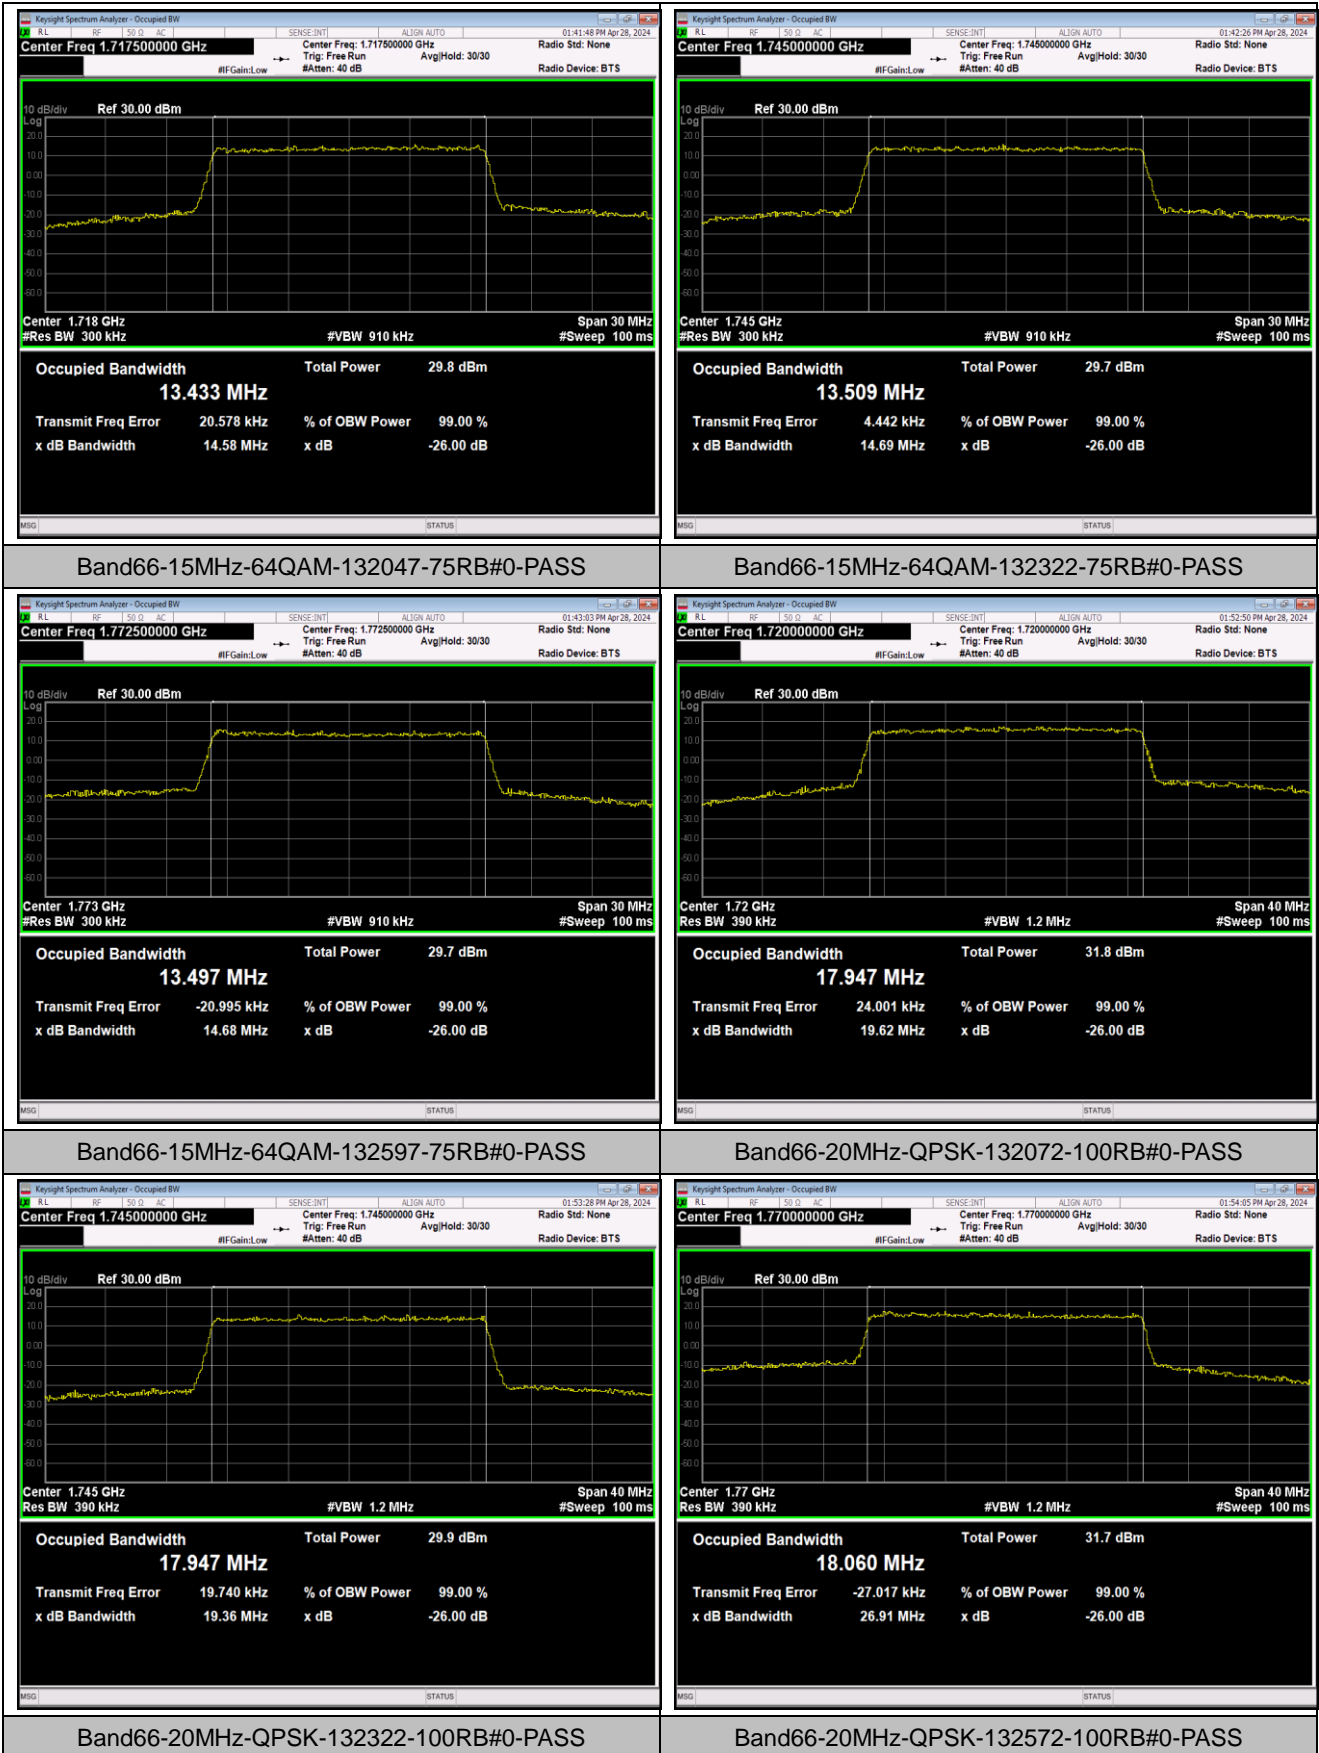

Band66-15MHz-QPSK-132047-75RB#0-PASS

Band66-15MHz-QPSK-132322-75RB#0-PASS

Band66-15MHz-QPSK-132597-75RB#0-PASS

Band66-15MHz-16QAM-132047-75RB#0-PASS

Band66-15MHz-16QAM-132322-75RB#0-PASS

Band66-15MHz-16QAM-132597-75RB#0-PASS