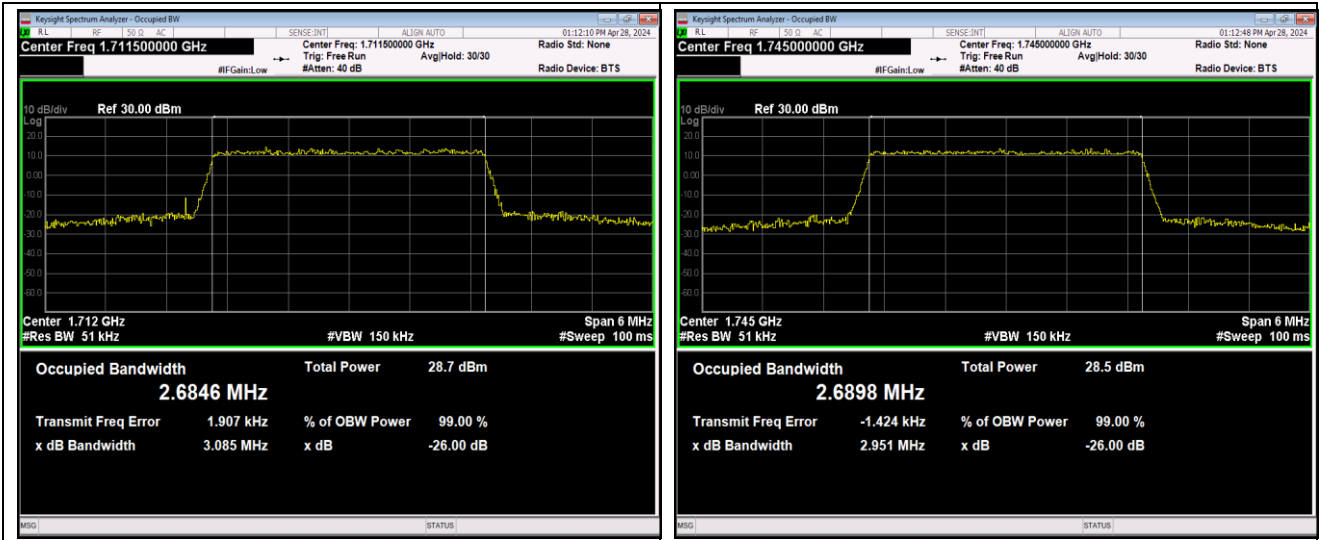

Band66-1.4MHz-64QAM-131979-6RB#0-PASS

Band66-1.4MHz-64QAM-132322-6RB#0-PASS

Band66-1.4MHz-64QAM-132665-6RB#0-PASS

Band66-3MHz-QPSK-131987-15RB#0-PASS

Band66-3MHz-QPSK-132322-15RB#0-PASS

Band66-3MHz-QPSK-132657-15RB#0-PASS