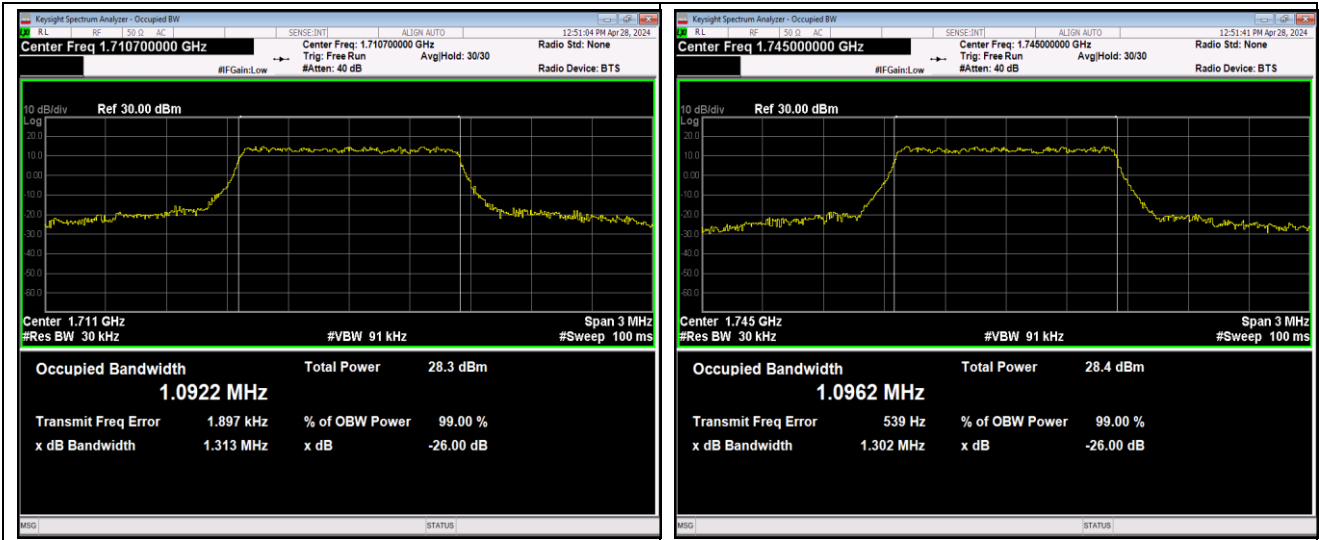

Band12-10MHz-16QAM-23060-50RB#0-PASS

Band12-10MHz-16QAM-23095-50RB#0-PASS

Band12-10MHz-16QAM-23130-50RB#0-PASS

Band12-10MHz-64QAM-23060-50RB#0-PASS

Band12-10MHz-64QAM-23095-50RB#0-PASS

Band12-10MHz-64QAM-23130-50RB#0-PASS