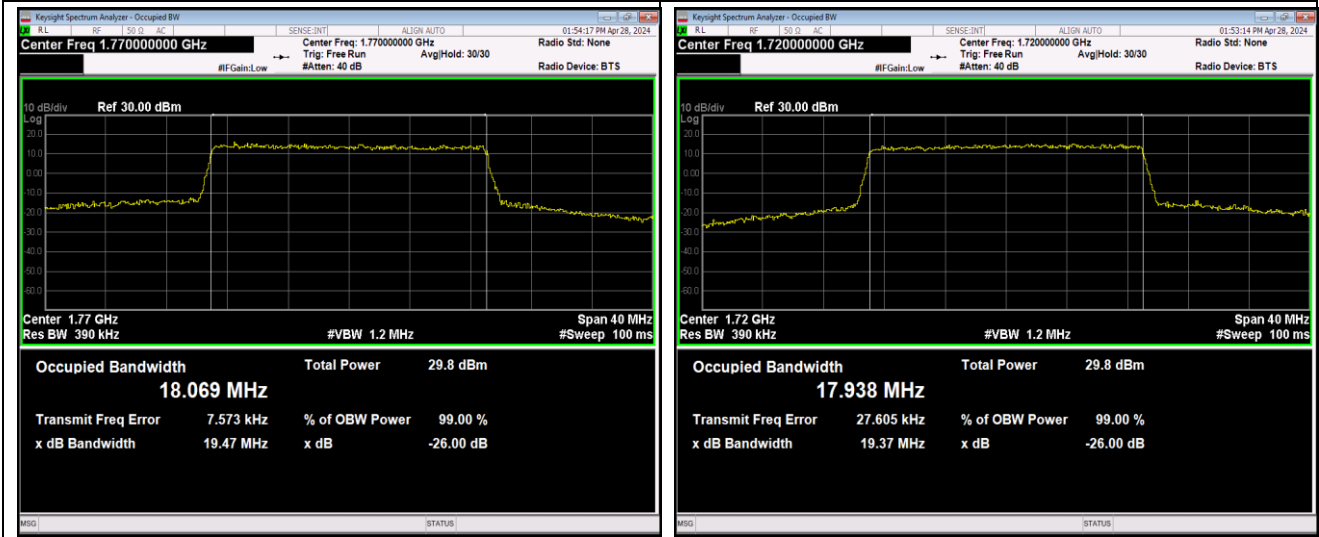

Band66-20MHz-16QAM-132572-100RB#0-PASS

Band66-20MHz-64QAM-132072-100RB#0-PASS