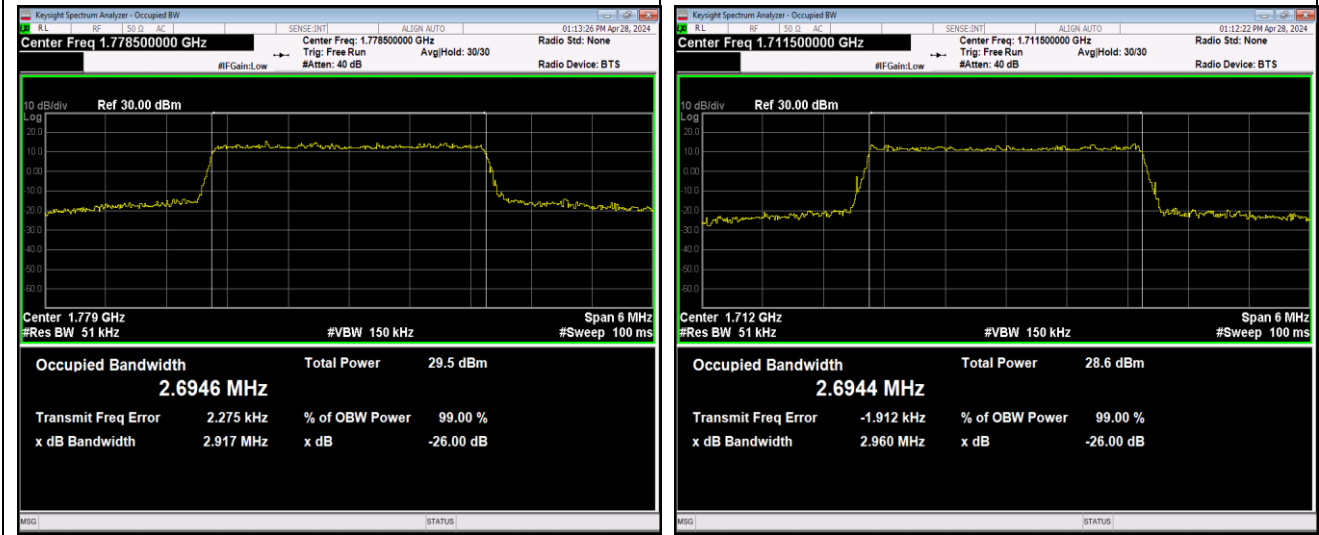

Band66-3MHz-16QAM-132657-15RB#0-PASS

Band66-3MHz-64QAM-131987-15RB#0-PASS