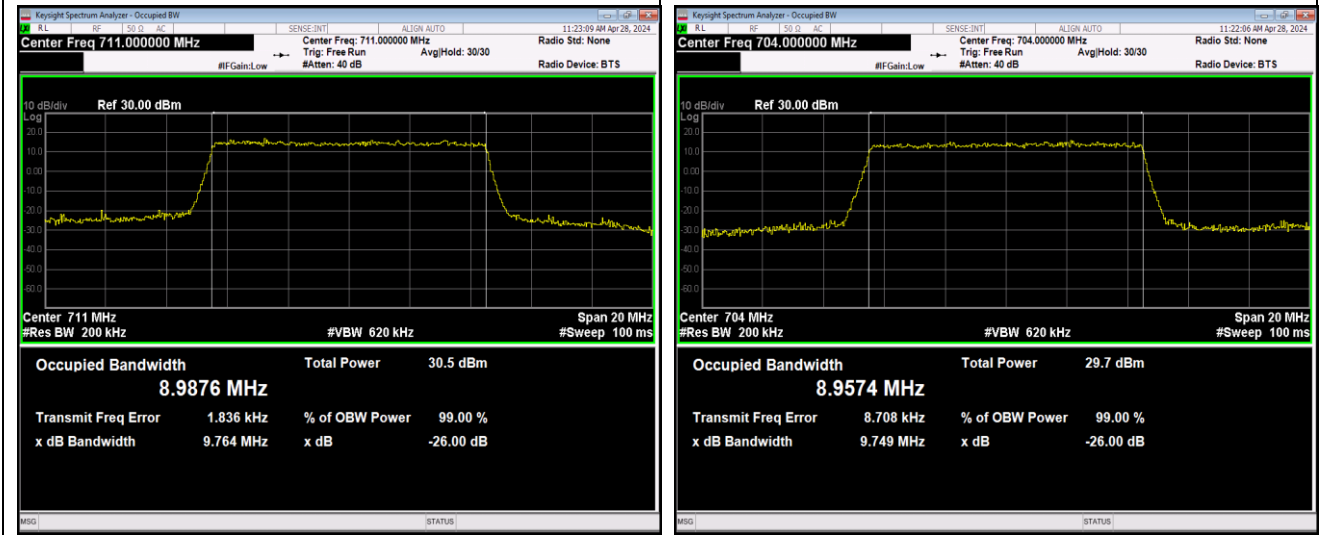

Band12-10MHz-16QAM-23060-50RB#0-PASS

Band12-10MHz-16QAM-23095-50RB#0-PASS

Band12-10MHz-16QAM-23130-50RB#0-PASS

Band12-10MHz-64QAM-23060-50RB#0-PASS

Band12-10MHz-64QAM-23095-50RB#0-PASS

Band12-10MHz-64QAM-23130-50RB#0-PASS