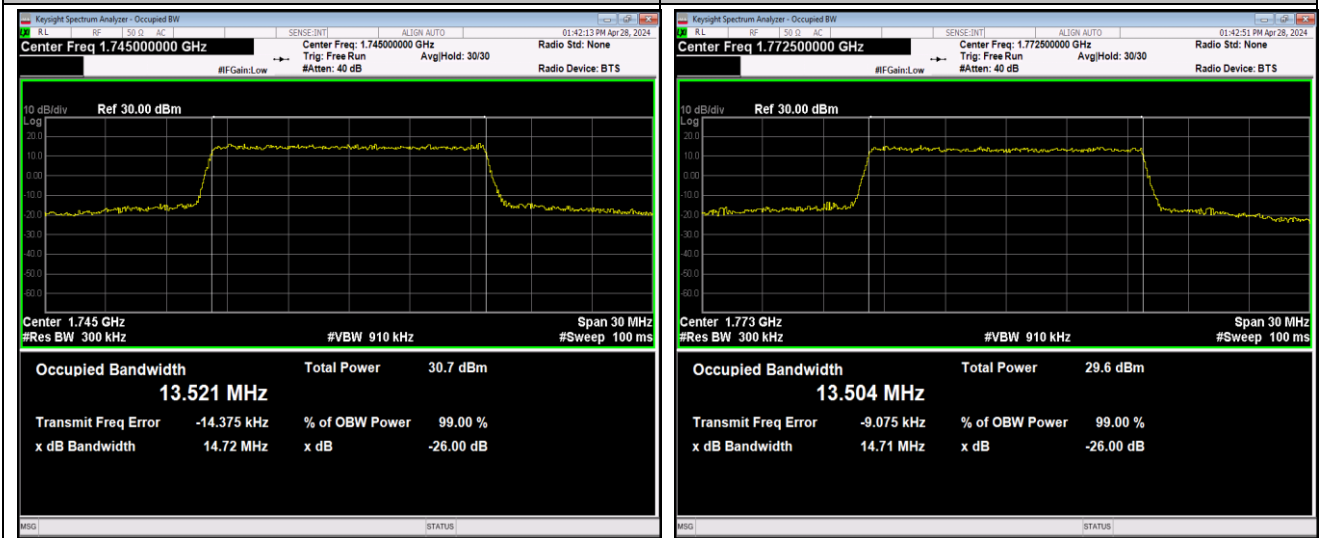

Band66-15MHz-16QAM-132322-75RB#0-PASS

Band66-15MHz-16QAM-132597-75RB#0-PASS