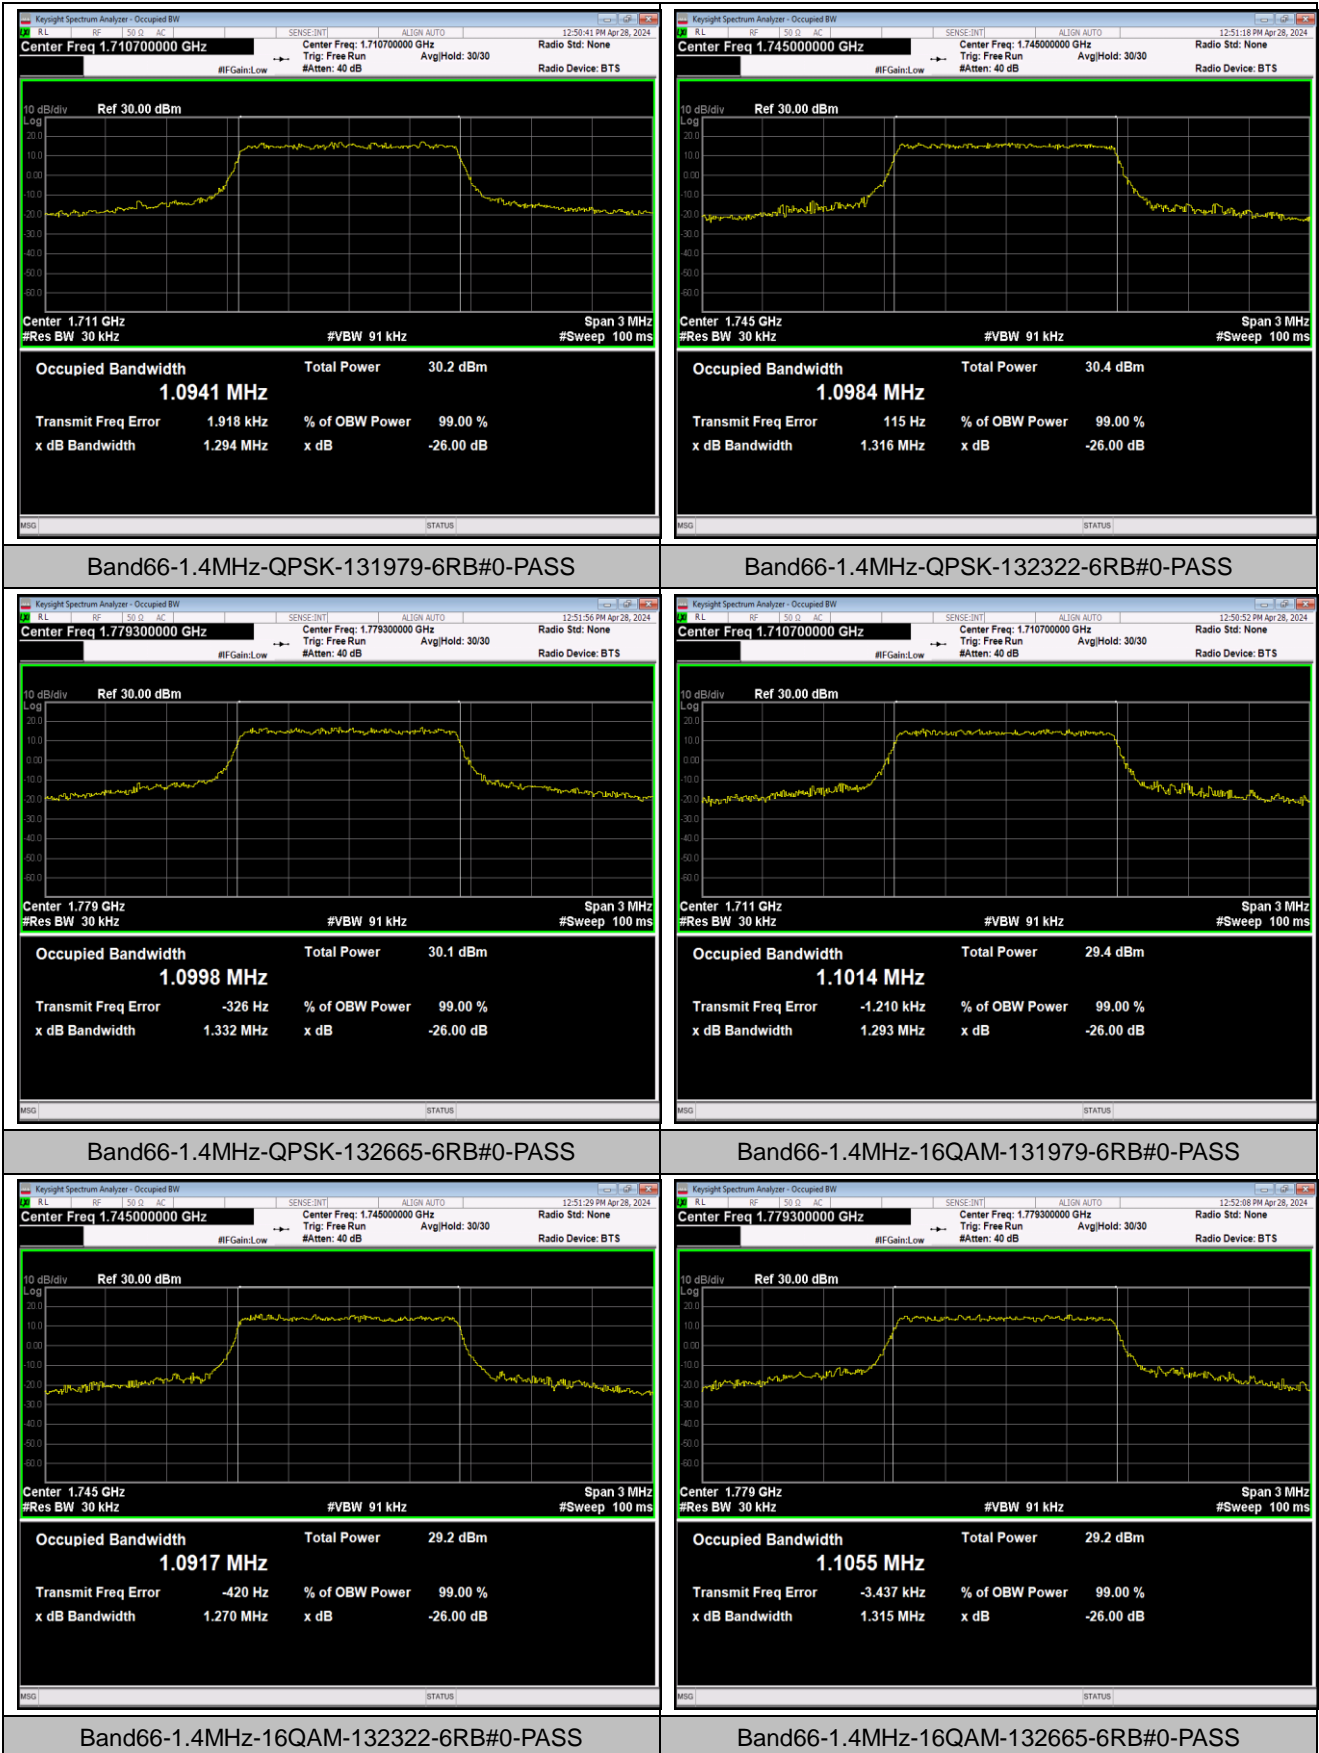

Band12-10MHz-16QAM-23060-50RB#0-PASS

Band12-10MHz-16QAM-23095-50RB#0-PASS

Band12-10MHz-16QAM-23130-50RB#0-PASS

Band12-10MHz-64QAM-23060-50RB#0-PASS

Band12-10MHz-64QAM-23095-50RB#0-PASS

Band12-10MHz-64QAM-23130-50RB#0-PASS

Band66-1.4MHz-64QAM-131979-6RB#0-PASS

Band66-1.4MHz-64QAM-132322-6RB#0-PASS

Band66-1.4MHz-64QAM-132665-6RB#0-PASS

Band66-3MHz-QPSK-131987-15RB#0-PASS

Band66-3MHz-QPSK-132322-15RB#0-PASS

Band66-3MHz-QPSK-132657-15RB#0-PASS