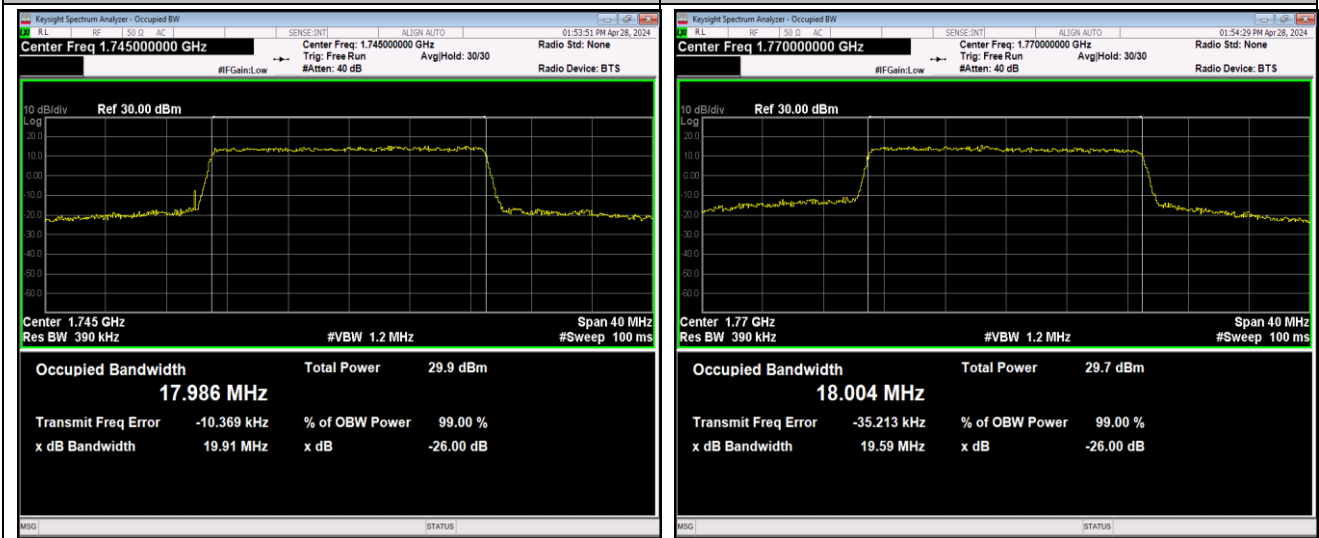

Band66-20MHz-64QAM-132322-100RB#0-PASS

Band66-20MHz-64QAM-132572-100RB#0-PASS