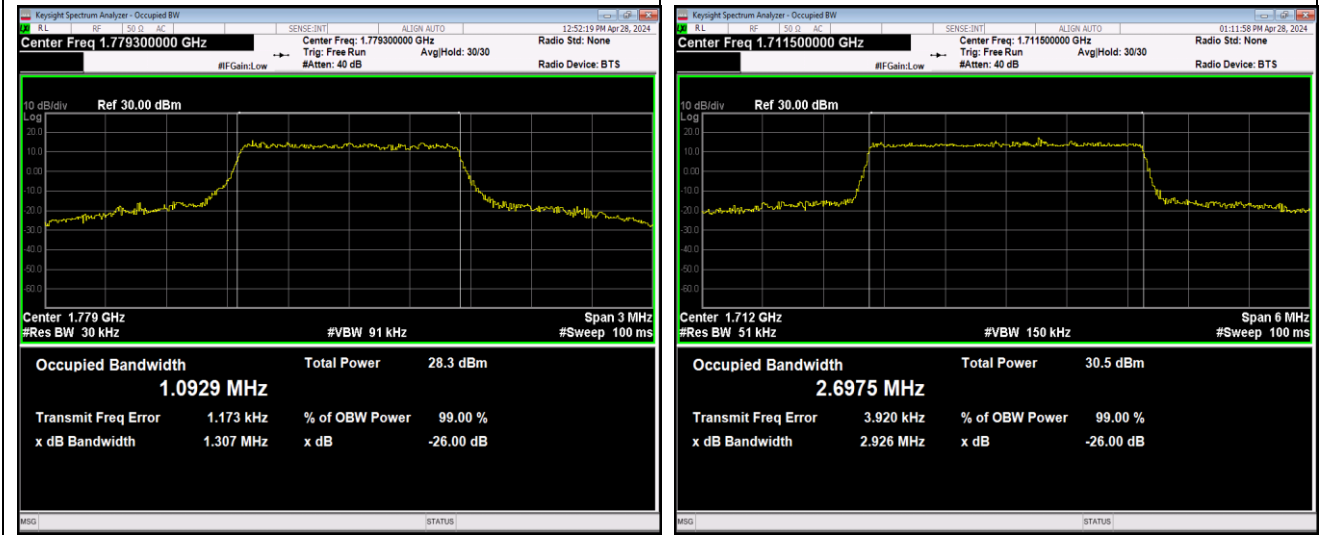

Band66-1.4MHz-64QAM-132665-6RB#0-PASS

Band66-3MHz-QPSK-131987-15RB#0-PASS