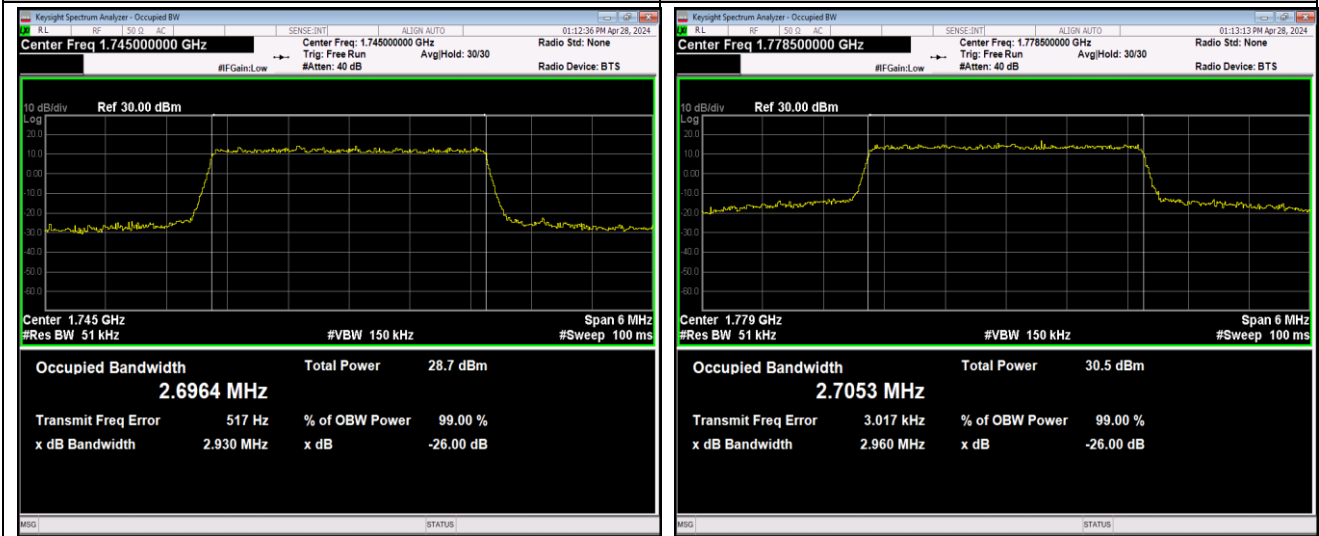

Band66-3MHz-QPSK-132322-15RB#0-PASS

Band66-3MHz-QPSK-132657-15RB#0-PASS