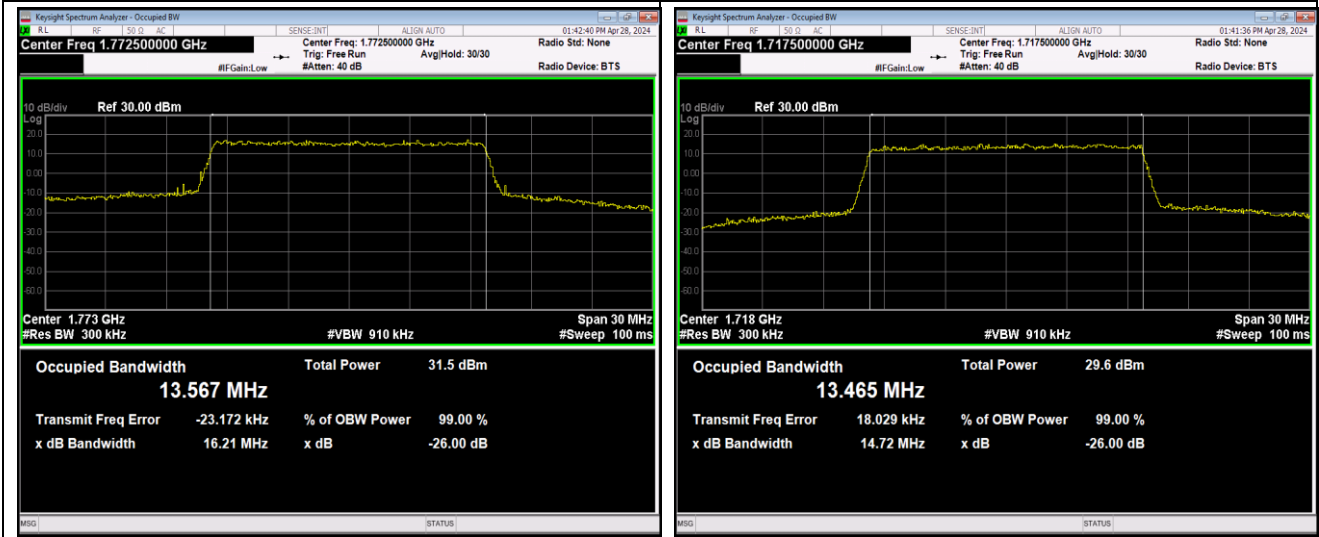

Band66-15MHz-QPSK-132597-75RB#0-PASS

Band66-15MHz-16QAM-132047-75RB#0-PASS