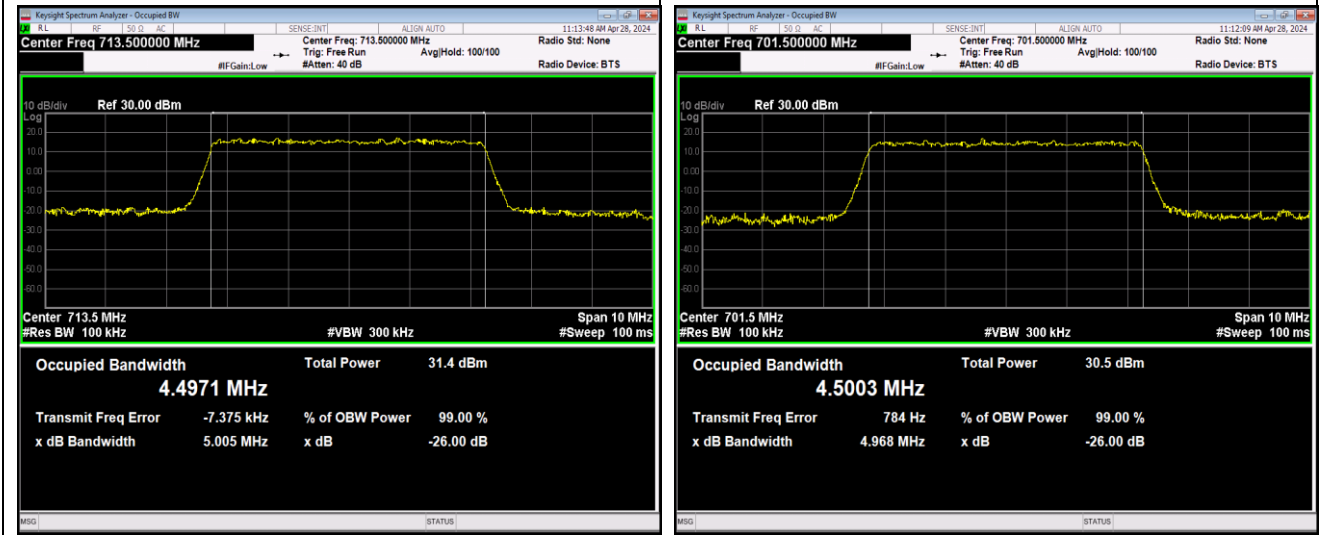

Band12-5MHz-QPSK-23035-25RB#0-PASS

Band12-5MHz-QPSK-23095-25RB#0-PASS

Band12-5MHz-QPSK-23155-25RB#0-PASS

Band12-5MHz-16QAM-23035-25RB#0-PASS