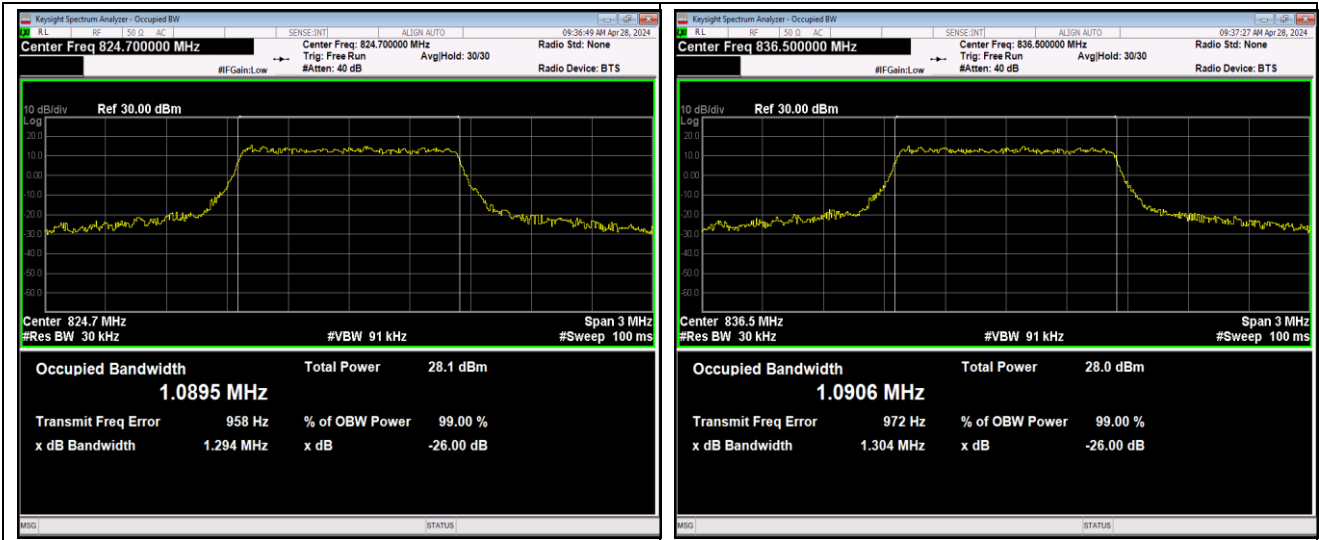

Band5-1.4MHz-QPSK-20407-6RB#0-PASS

Band5-1.4MHz-QPSK-20525-6RB#0-PASS

Band5-1.4MHz-QPSK-20643-6RB#0-PASS

Band5-1.4MHz-16QAM-20407-6RB#0-PASS

Band5-1.4MHz-16QAM-20525-6RB#0-PASS

Band5-1.4MHz-16QAM-20643-6RB#0-PASS