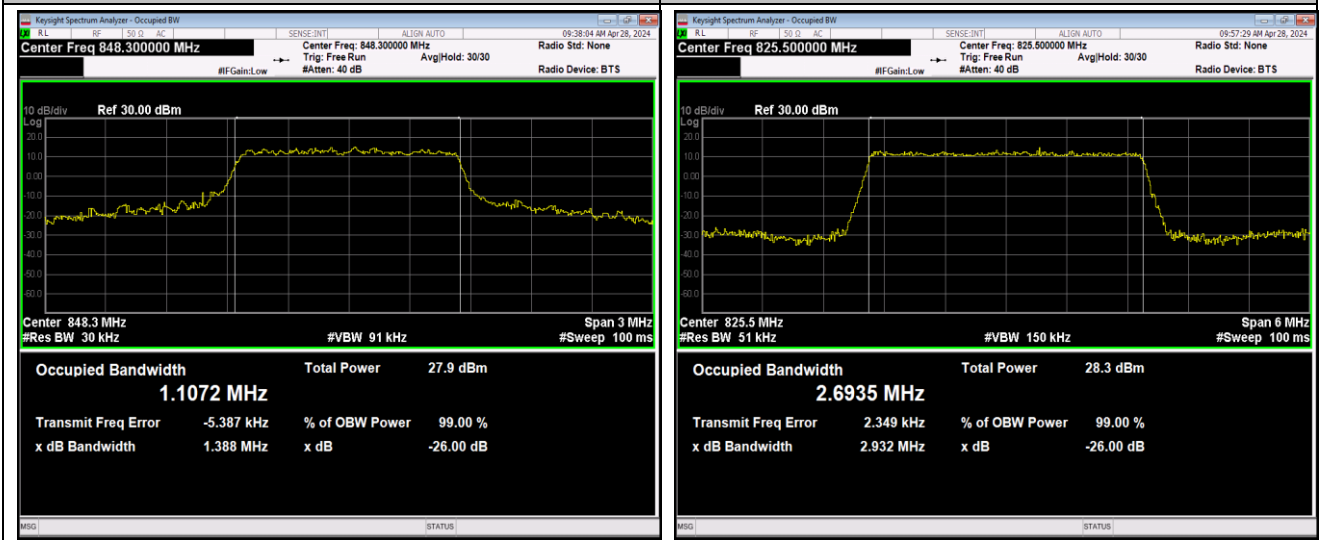

Band5-1.4MHz-64QAM-20407-6RB#0-PASS

Band5-1.4MHz-64QAM-20525-6RB#0-PASS

Band5-1.4MHz-64QAM-20643-6RB#0-PASS

Band5-3MHz-QPSK-20415-15RB#0-PASS