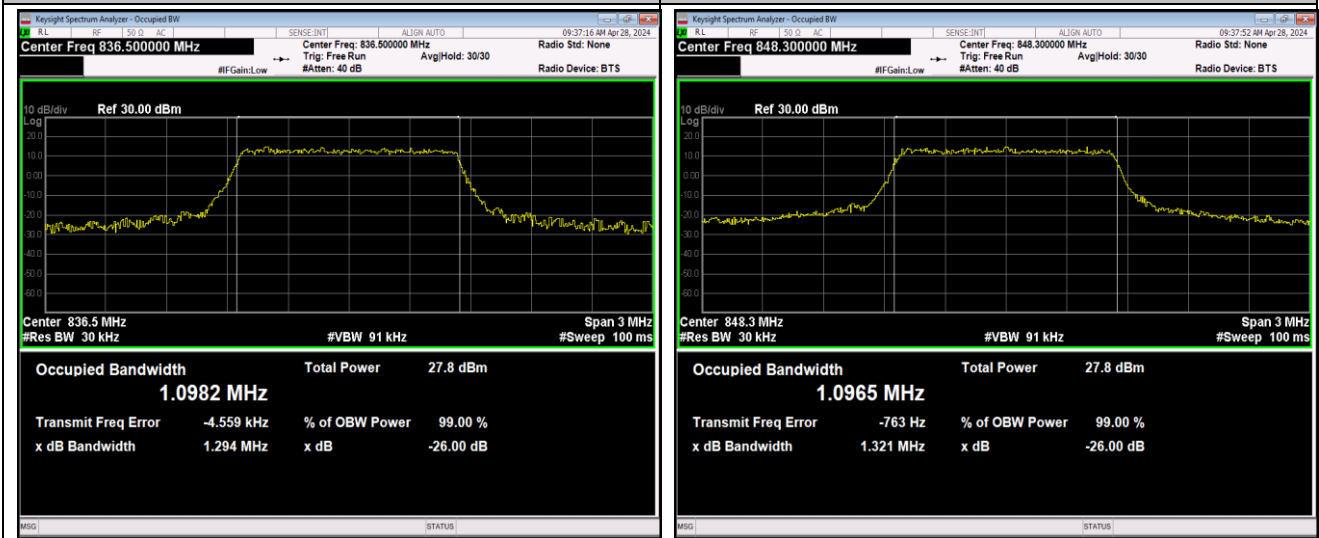

Band5-1.4MHz-QPSK-20407-6RB#0-PASS

Band5-1.4MHz-QPSK-20525-6RB#0-PASS

Band5-1.4MHz-QPSK-20643-6RB#0-PASS

Band5-1.4MHz-16QAM-20407-6RB#0-PASS

Band5-1.4MHz-16QAM-20525-6RB#0-PASS

Band5-1.4MHz-16QAM-20643-6RB#0-PASS