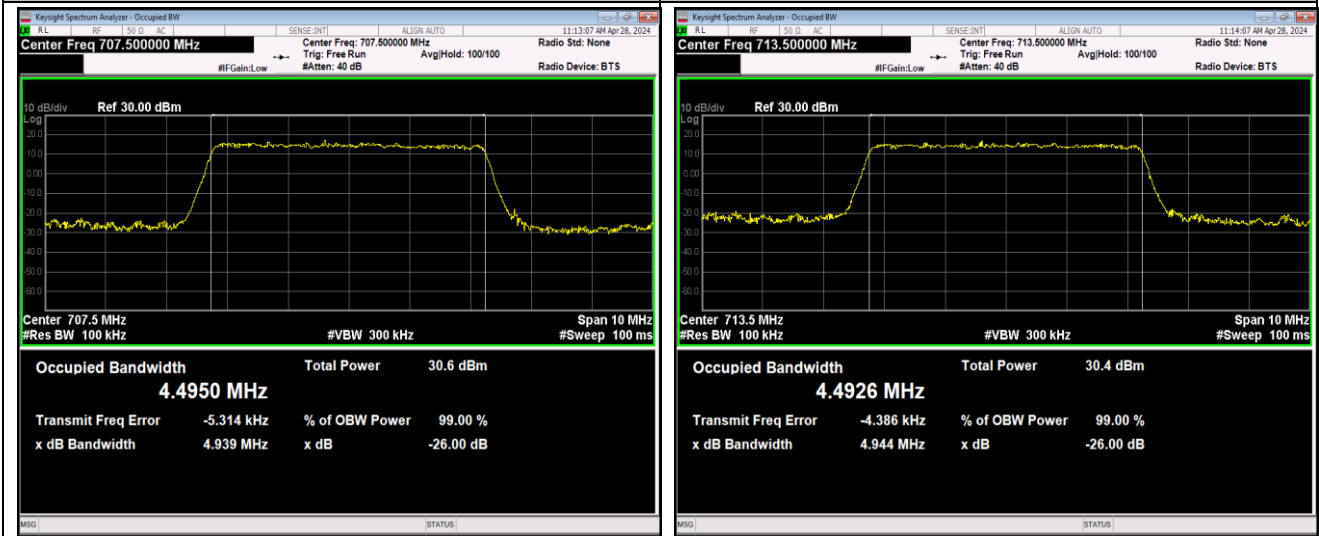

Band12-5MHz-QPSK-23155-25RB#0-PASS

Band12-5MHz-16QAM-23035-25RB#0-PASS

Band12-5MHz-16QAM-23095-25RB#0-PASS

Band12-5MHz-16QAM-23155-25RB#0-PASS