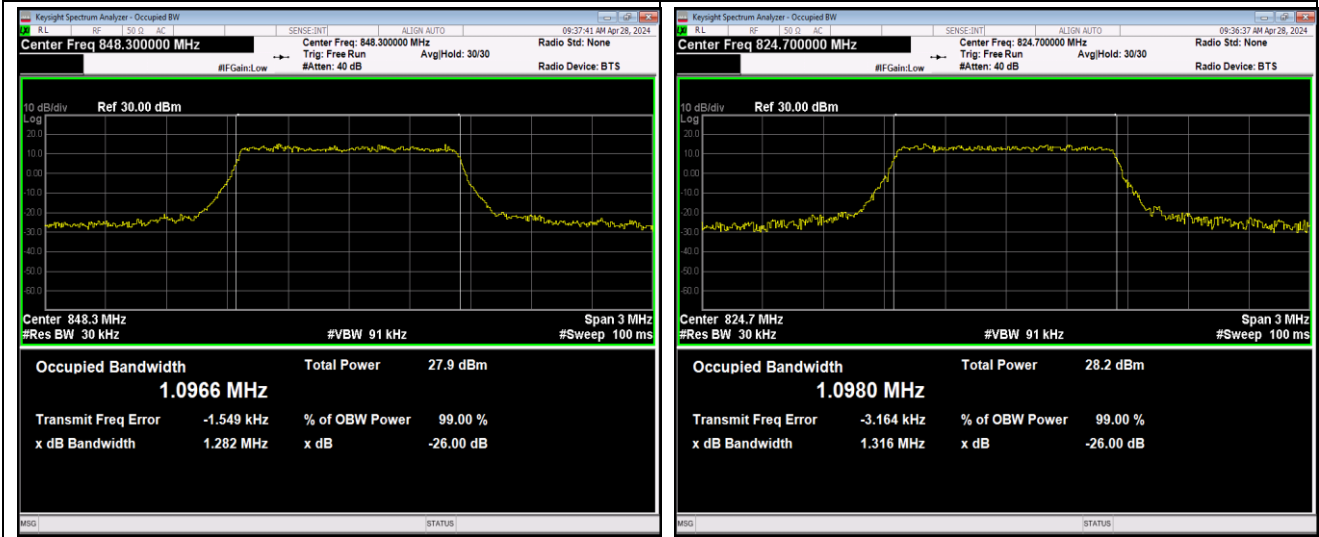

Band5-1.4MHz-QPSK-20407-6RB#0-PASS

Band5-1.4MHz-QPSK-20525-6RB#0-PASS

Band5-1.4MHz-QPSK-20643-6RB#0-PASS

Band5-1.4MHz-16QAM-20407-6RB#0-PASS

Band5-1.4MHz-16QAM-20525-6RB#0-PASS

Band5-1.4MHz-16QAM-20643-6RB#0-PASS