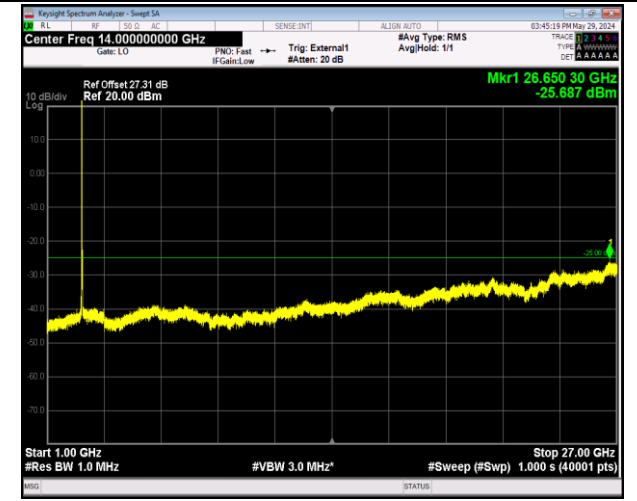

Band38_20MHz_QPSK_37850_1RB#0_1000~27000_100
0~27000

Band38_20MHz_QPSK_38000_1RB#0_1000~27000_100
0~27000