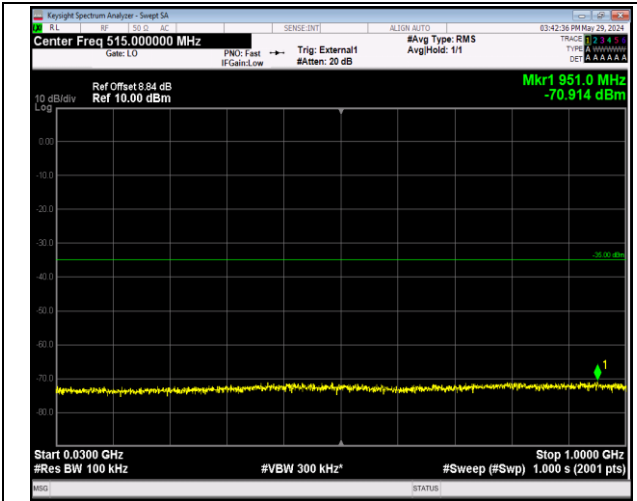

Band38_5MHz_64QAM_37775_1RB#0_1000~27000_100
0~27000

Band38_5MHz_64QAM_38000_1RB#0_30~1000_30~100
0

Band38_5MHz_64QAM_38000_1RB#0_1000~27000_100
0~27000

Band38_5MHz_64QAM_38225_1RB#0_30~1000_30~100
0

Band38_5MHz_64QAM_38225_1RB#0_1000~27000_100
0~27000