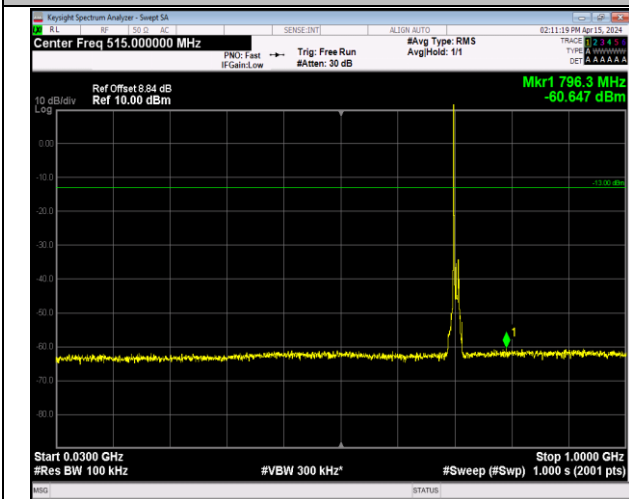

Band12_10MHz_QPSK_23095_1RB#0_30~1000_30~100
0

Band12_10MHz_QPSK_23130_1RB#0_30~1000_30~100
0