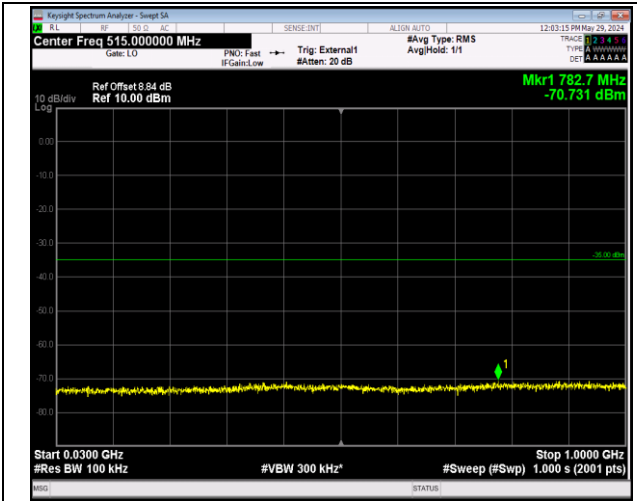

Band12_10MHz_64QAM_23130_1RB#0_30~1000_30~10
00

Band38_5MHz_QPSK_37775_1RB#0_30~1000_30~1000