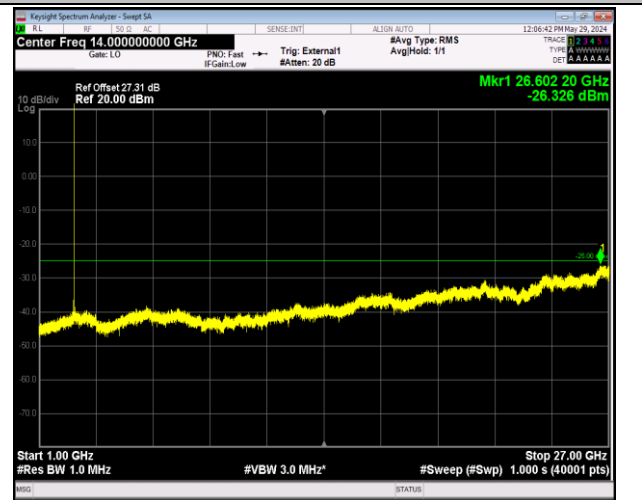

Band38_5MHz_16QAM_37775_1RB#0_1000~27000_100
0~27000

Band38_5MHz_16QAM_38000_1RB#0_1000~27000_100
0~27000