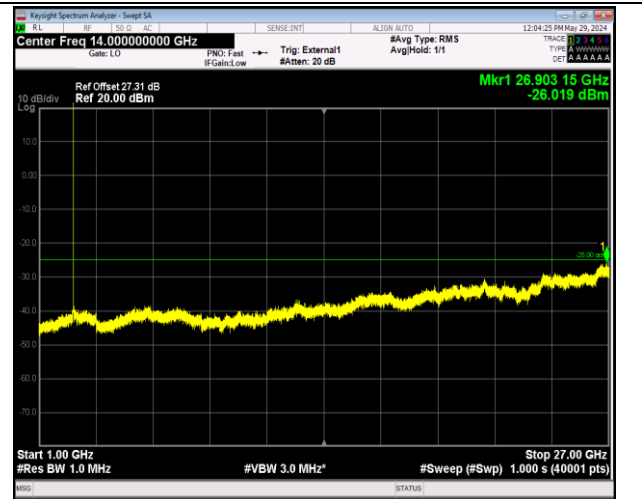

Band38_5MHz_QPSK_38000_1RB#0_1000~27000_1000~27000

Band38_5MHz_QPSK_38225_1RB#0_30~1000_30~1000

Band38_5MHz_QPSK_38225_1RB#0_1000~27000_1000~27000

Band38_5MHz_16QAM_37775_1RB#0_30~1000_30~100
0

Band38_5MHz_16QAM_37775_1RB#0_1000~27000_100
0~27000