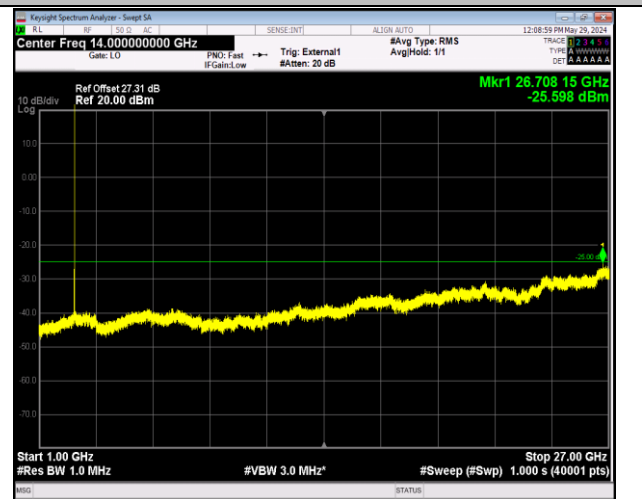

Band38_5MHz_16QAM_38000_1RB#0_1000~27000_100
0~27000

Band38_5MHz_16QAM_38225_1RB#0_1000~27000_100
0~27000