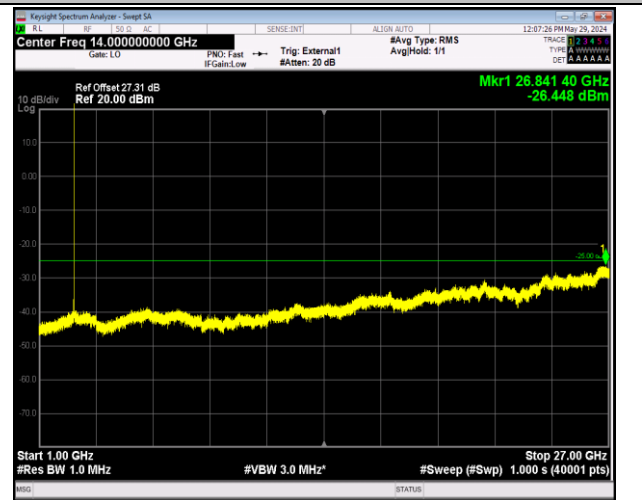

Band38_5MHz_64QAM_37775_1RB#0_1000~27000_100
0~27000

Band38_5MHz_64QAM_38000_1RB#0_1000~27000_100
0~27000