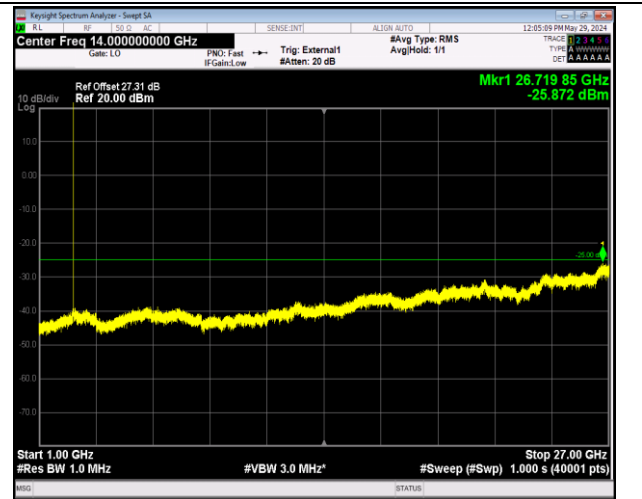

Band38_5MHz_16QAM_38000_1RB#0_30~1000_30~100
0

Band38_5MHz_16QAM_38000_1RB#0_1000~27000_100
0~27000

Band38_5MHz_16QAM_38225_1RB#0_30~1000_30~100
0

Band38_5MHz_16QAM_38225_1RB#0_1000~27000_100
0~27000

Band38_5MHz_64QAM_37775_1RB#0_30~1000_30~100
0