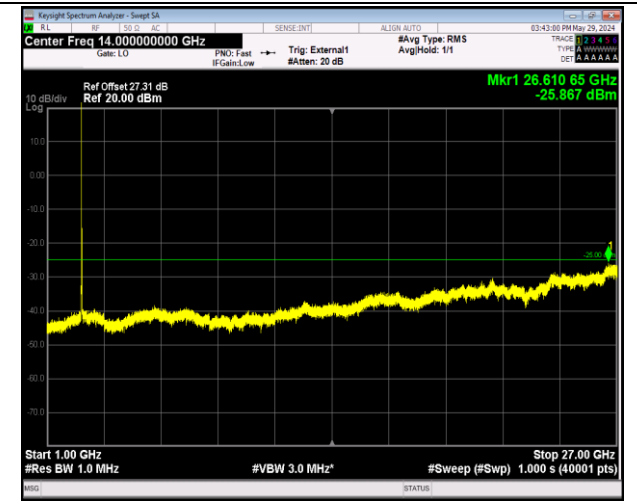

Band38_5MHz_64QAM_38225_1RB#0_1000~27000_100
0~27000

Band38_20MHz_QPSK_37850_1RB#0_1000~27000_100
0~27000