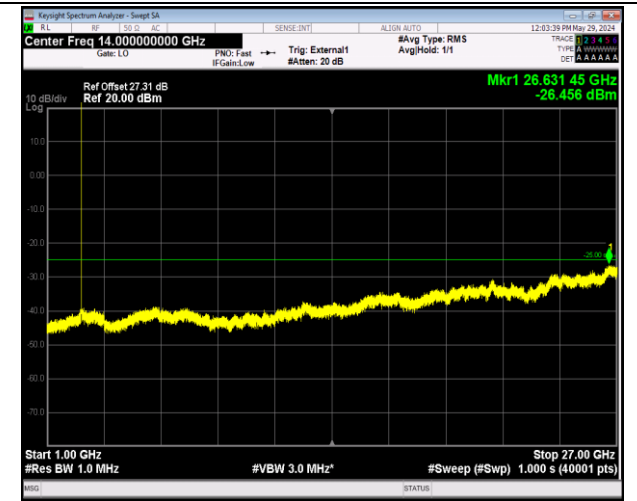

Band12_10MHz_64QAM_23130_1RB#0_1000~10000_10
00~10000

Band38_5MHz_QPSK_37775_1RB#0_1000~27000_1000~27000