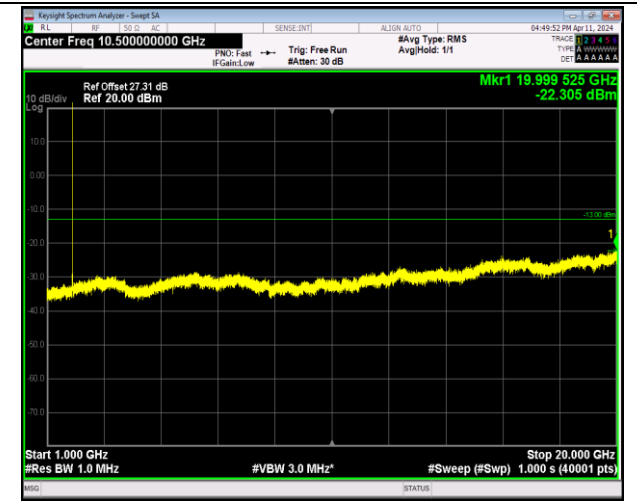

Band2_1.4MHz_QPSK_19193_1RB#0_30~1000_30~1000

Band2_1.4MHz_QPSK_19193_1RB#0_1000~20000_1000~20000

Band2_1.4MHz_64QAM_18607_1RB#0_30~1000_30~10
00

Band2_1.4MHz_64QAM_18607_1RB#0_1000~20000_100
0~20000

Band2_1.4MHz_64QAM_18900_1RB#0_30~1000_30~10
00