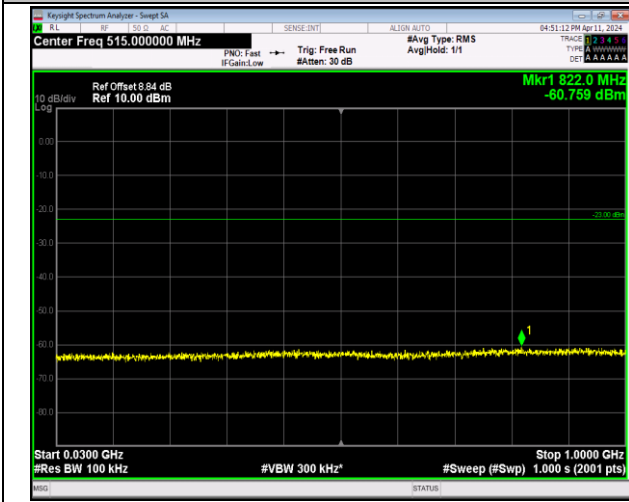

Test Graphs

Band2_1.4MHz_QPSK_18607_1RB#0_30~1000_30~1000

Band2_1.4MHz_QPSK_18607_1RB#0_1000~20000_1000~20000

Band2_1.4MHz_QPSK_18900_1RB#0_30~1000_30~1000

Band2_1.4MHz_QPSK_18900_1RB#0_1000~20000_1000~20000