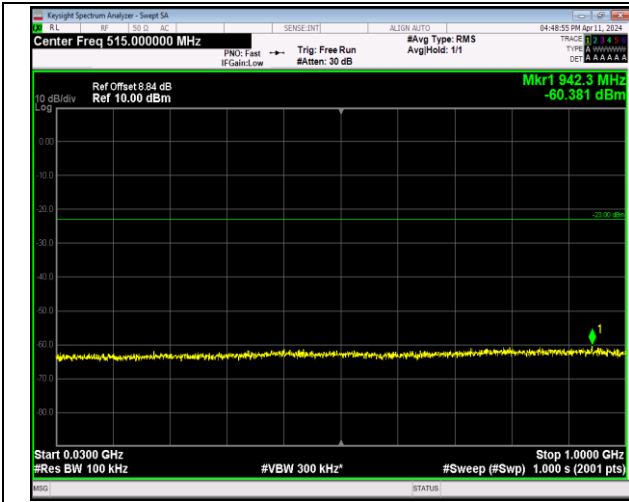

Test Graphs

Band2_1.4MHz_QPSK_18607_1RB#0_30~1000_30~1000