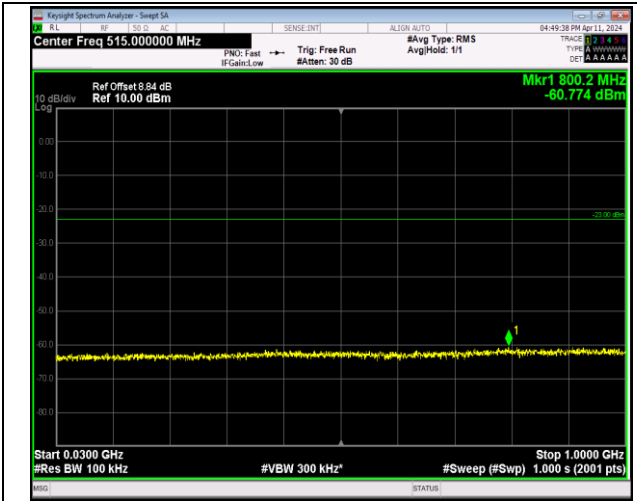

Band2_1.4MHz_64QAM_18607_1RB#0_30~1000_30~10
00