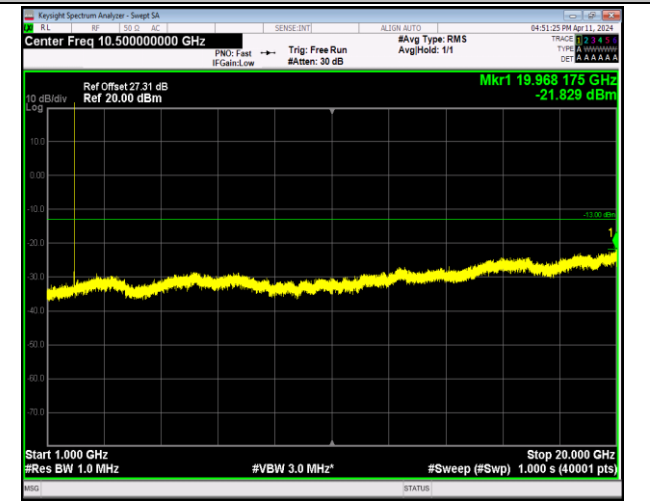

Band2_1.4MHz_QPSK_19193_1RB#0_1000~20000_1000~20000