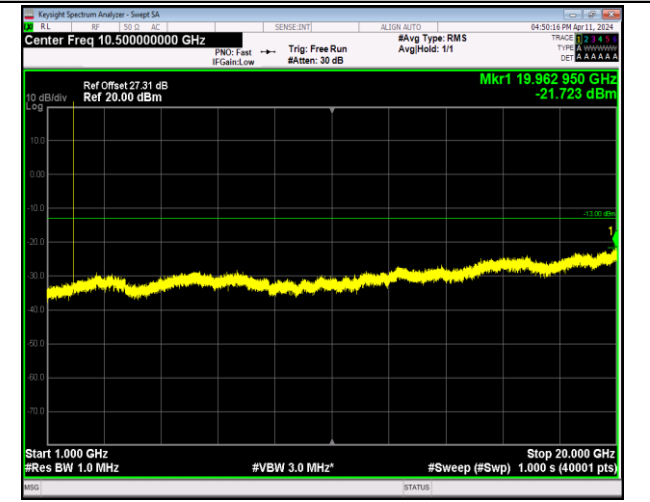

Test Graphs

Band2_1.4MHz_QPSK_18607_1RB#0_30~1000_30~1000

Band2_1.4MHz_QPSK_18607_1RB#0_1000~20000_1000~20000

Band2_1.4MHz_QPSK_18900_1RB#0_30~1000_30~1000

Band2_1.4MHz_QPSK_18900_1RB#0_1000~20000_1000~20000