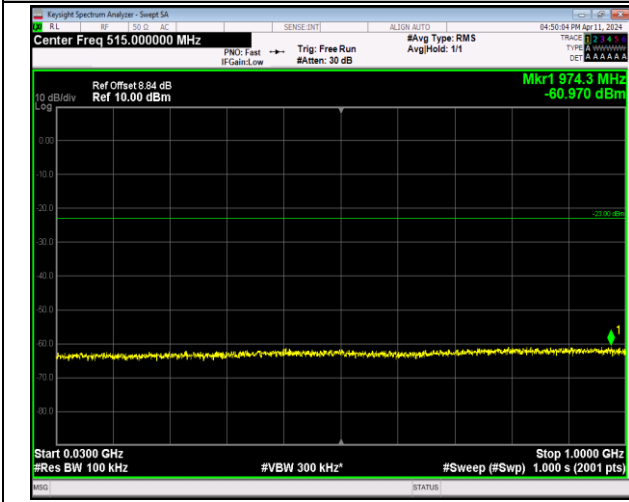

Test Graphs

Band2_1.4MHz_QPSK_18607_1RB#0_30~1000_30~1000

Band2_1.4MHz_QPSK_18607_1RB#0_1000~20000_1000~20000

Band2_1.4MHz_QPSK_18900_1RB#0_30~1000_30~1000

Band2_1.4MHz_QPSK_18900_1RB#0_1000~20000_1000~20000