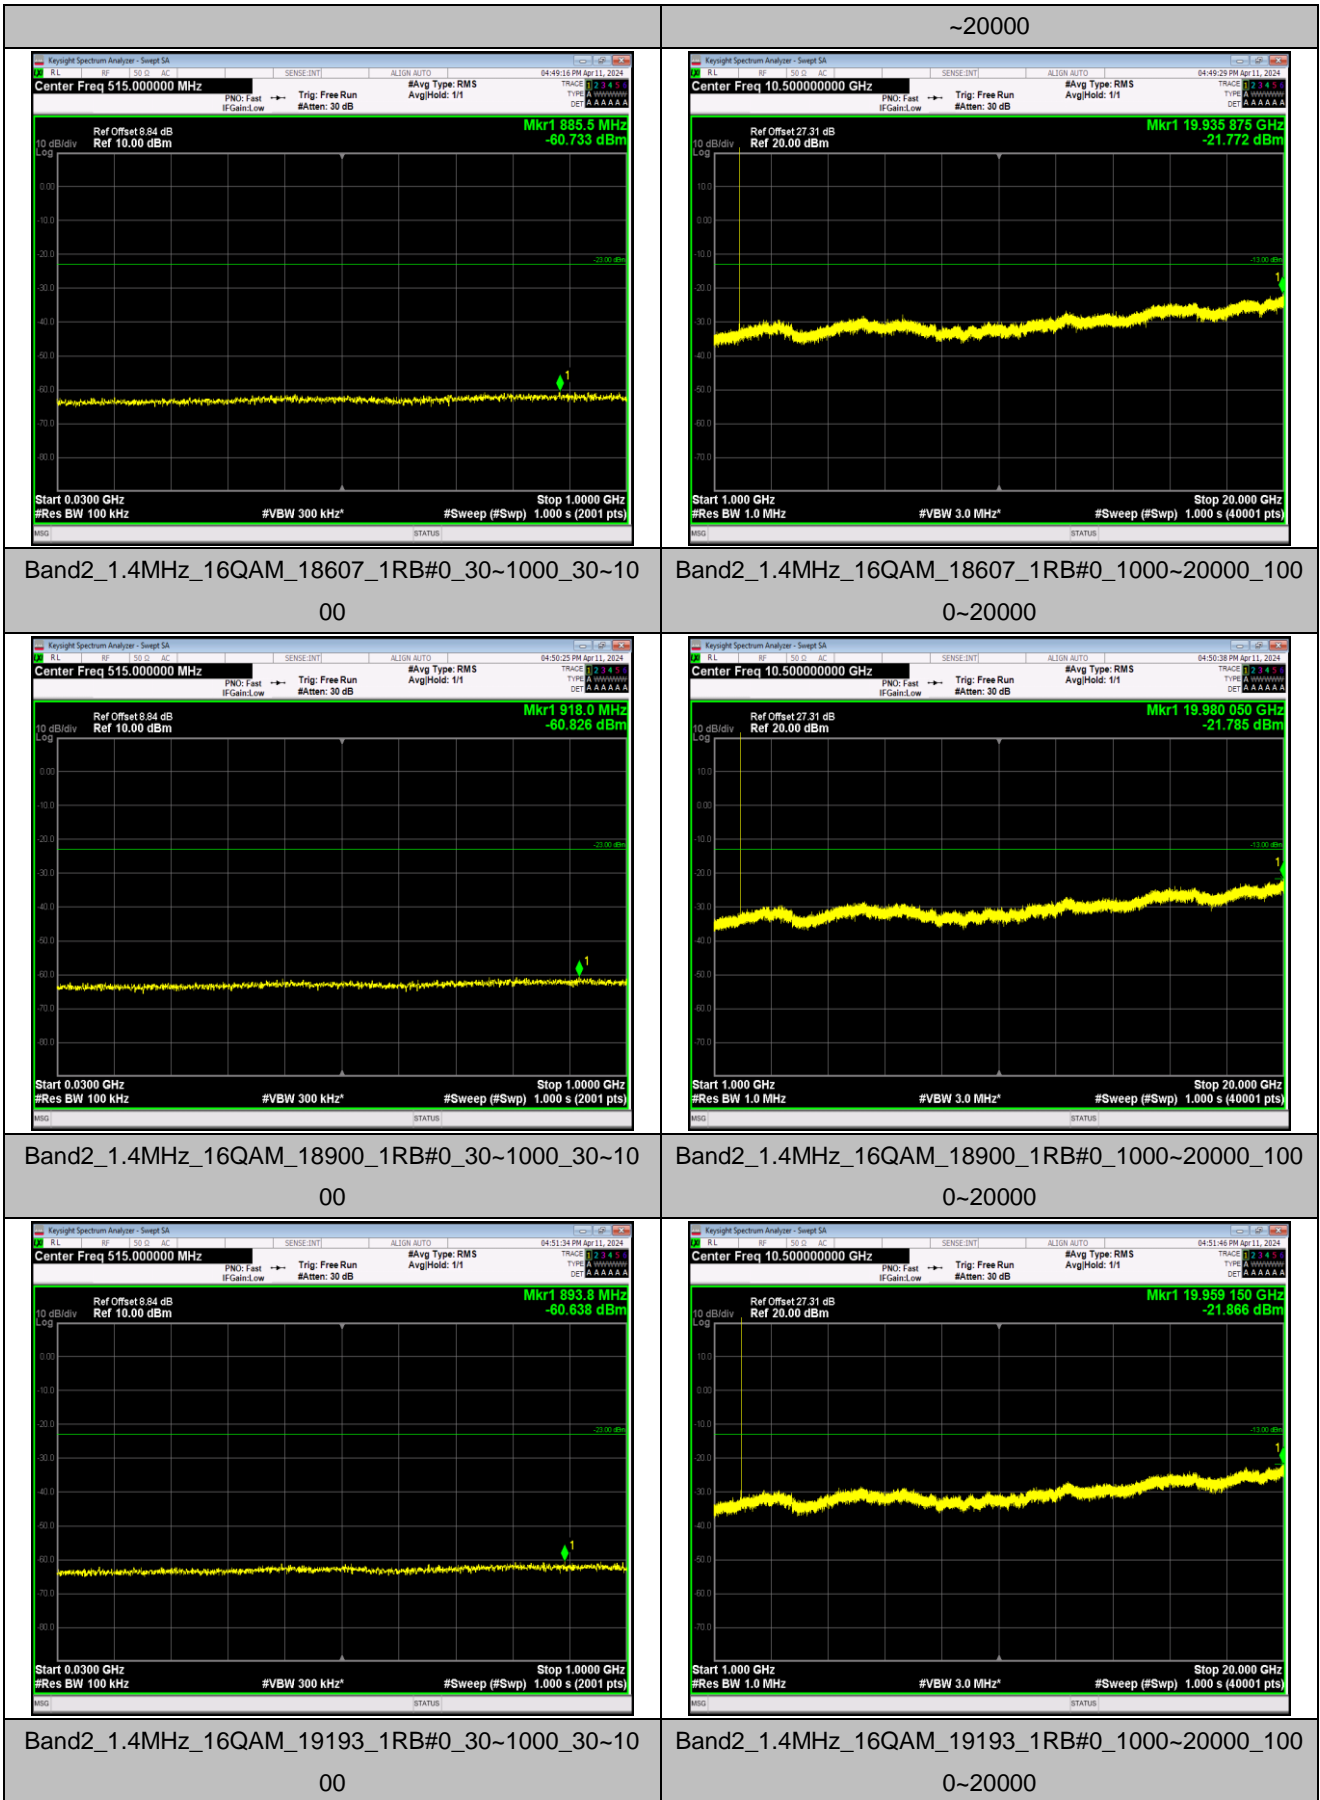

Test Graphs

Band2_1.4MHz_QPSK_18607_1RB#0_30~1000_30~1000

Band2_1.4MHz_QPSK_18607_1RB#0_1000~20000_1000~20000

Band2_1.4MHz_QPSK_18900_1RB#0_30~1000_30~1000

Band2_1.4MHz_QPSK_18900_1RB#0_1000~20000_1000~20000

Band2_1.4MHz_QPSK_19193_1RB#0_30~1000_30~1000

Band2_1.4MHz_QPSK_19193_1RB#0_1000~20000_1000~20000

Band2_1.4MHz_64QAM_18607_1RB#0_30~1000_30~10
00

Band2_1.4MHz_64QAM_18607_1RB#0_1000~20000_100
0~20000

Band2_1.4MHz_64QAM_18900_1RB#0_30~1000_30~10
00