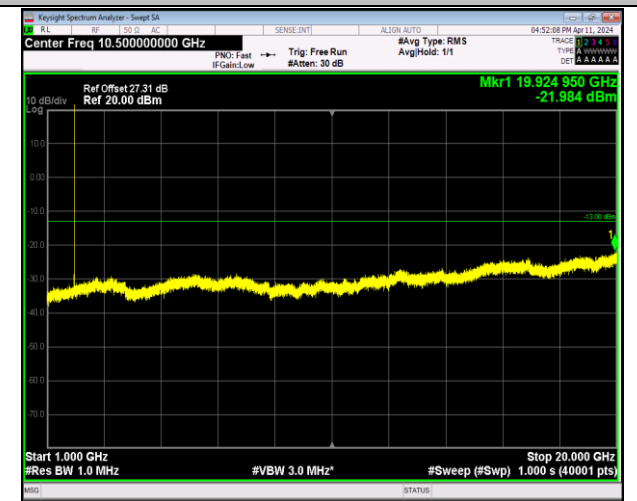

Band2_1.4MHz_64QAM_19193_1RB#0_1000~20000_100
0~20000