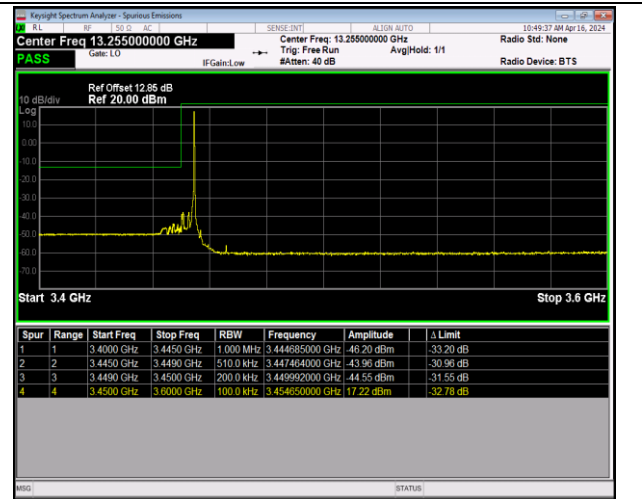

Band42\_5MHz\_QPSK\_42115\_1RB#24

Band42\_5MHz\_QPSK\_42115\_25RB#0

Band42\_5MHz\_QPSK\_42115\_1RB#24

Band42\_5MHz\_QPSK\_43065\_1RB#24

Band42\_5MHz\_QPSK\_43065\_25RB#0

Band2\_5MHz\_16QAM\_42115\_1RB#0

Band2\_5MHz\_16QAM\_42115\_1RB#24