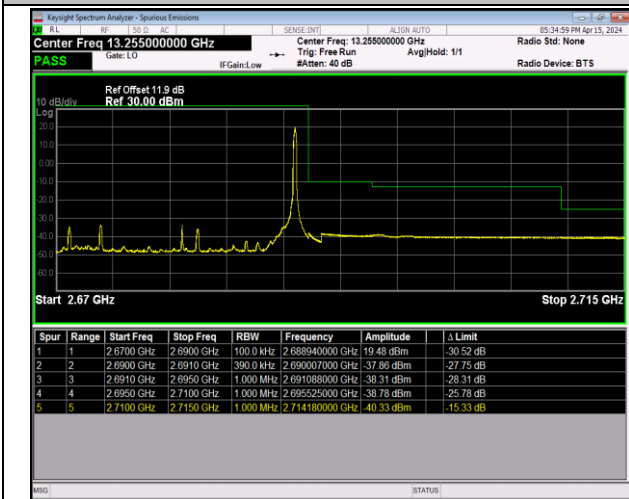

Band41_20MHz_QPSK_39750_100RB#0

Band41_20MHz_QPSK_41490_1RB#99