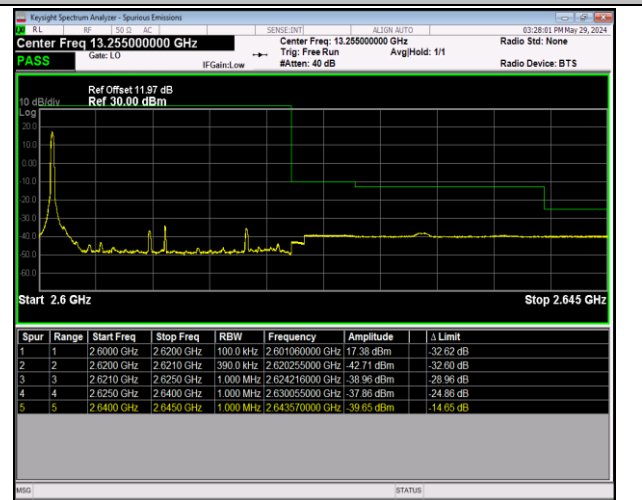

Band38_20MHz_64QAM_37850_1RB#99

Band38_20MHz_64QAM_38150_1RB#0