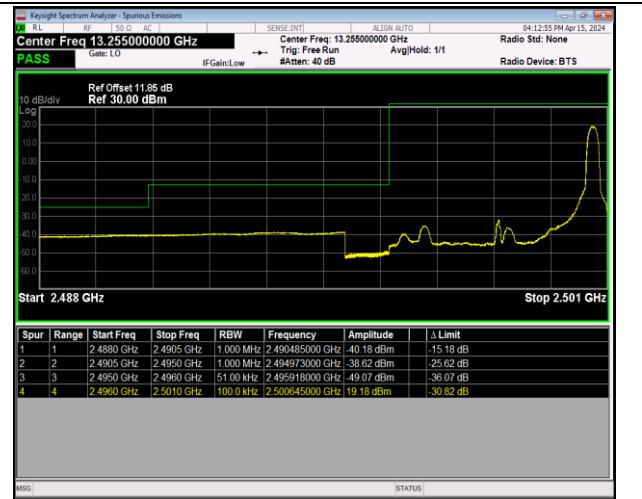

Band38_20MHz_64QAM_38150_100RB#0

Band41_5MHz_QPSK_39675_1RB#24