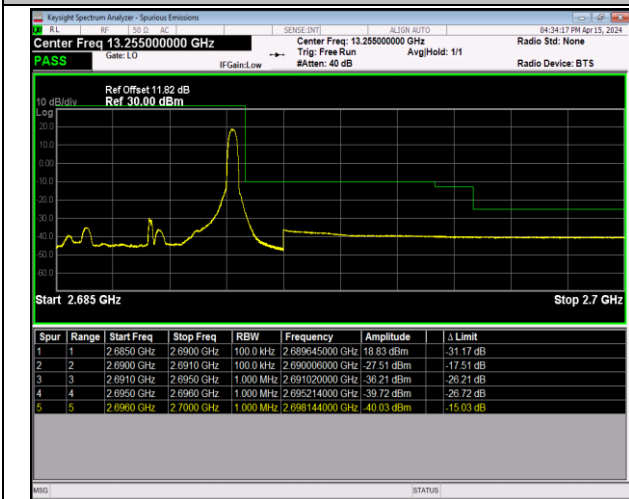

Band41\_5MHz\_QPSK\_39675\_1RB#0

Band41\_5MHz\_QPSK\_39675\_1RB#24

Band41\_5MHz\_QPSK\_39675\_25RB#0

Band41\_5MHz\_QPSK\_41565\_1RB#0

Band41\_5MHz\_QPSK\_41565\_1RB#24

Band41\_5MHz\_QPSK\_41565\_25RB#0

Band41\_5MHz\_16QAM\_39675\_1RB#0