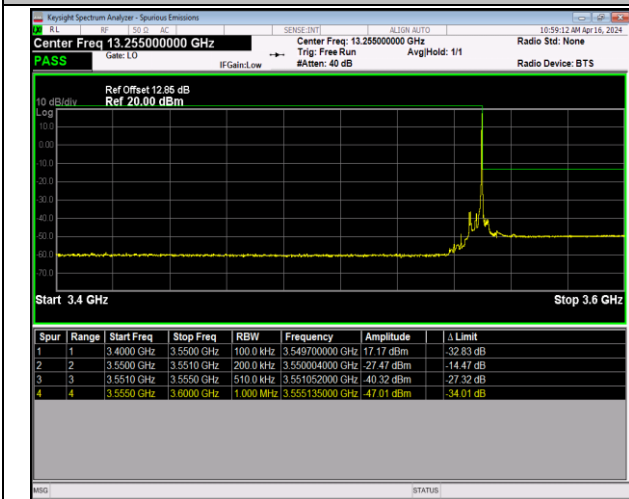

Band42_5MHz_QPSK_42115_25RB#0

Band42_5MHz_QPSK_43065_1RB#24