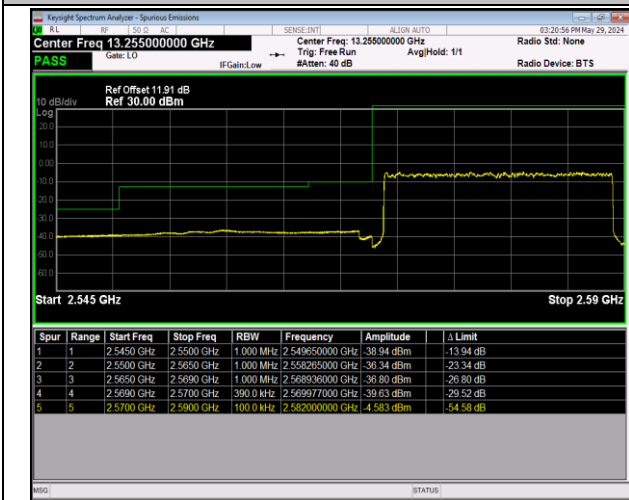

Band38_20MHz_64QAM_37850_1RB#0

Band38_20MHz_64QAM_37850_100RB#0