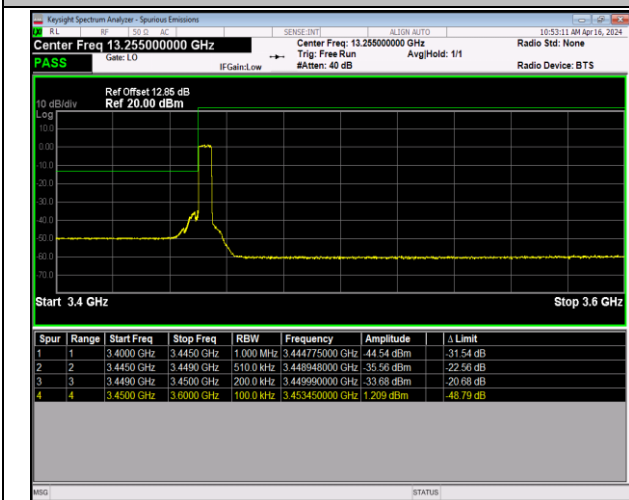

Band42\_5MHz\_QPSK\_42115\_1RB#24

Band42\_5MHz\_QPSK\_42115\_25RB#0

Band42\_5MHz\_QPSK\_42115\_1RB#24

Band42\_5MHz\_QPSK\_43065\_1RB#24

Band42\_5MHz\_QPSK\_43065\_25RB#0

Band2\_5MHz\_16QAM\_42115\_1RB#0

Band2\_5MHz\_16QAM\_42115\_1RB#24