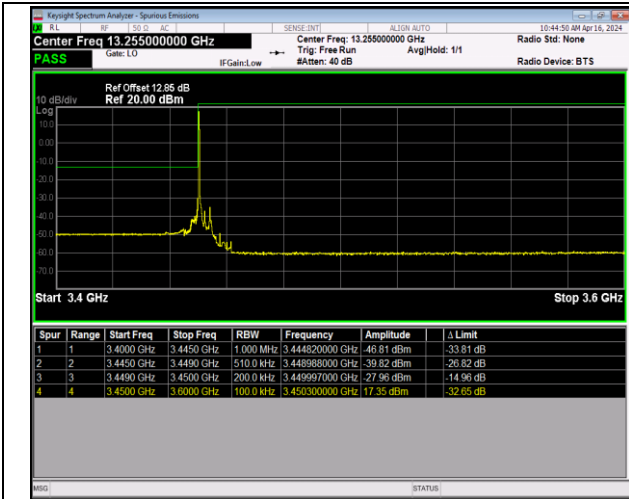

Band41\_20MHz\_64QAM\_39750\_1RB#99

Band41\_20MHz\_64QAM\_39750\_100RB#0

Band41\_20MHz\_64QAM\_41490\_1RB#0

Band41\_20MHz\_64QAM\_41490\_1RB#99

Band41\_20MHz\_64QAM\_41490\_100RB#0

Band42\_5MHz\_QPSK\_42115\_1RB#0