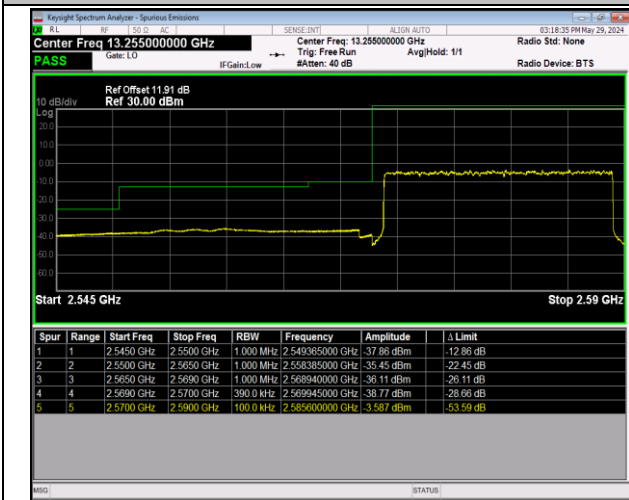

Band38_20MHz_16QAM_37850_1RB#0

Band38_20MHz_16QAM_37850_100RB#0