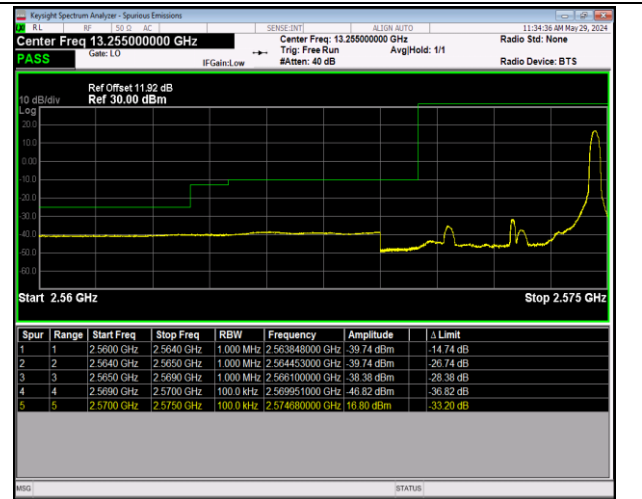

Band38\_5MHz\_64QAM\_37775\_1RB#0

Band38\_5MHz\_64QAM\_37775\_1RB#24

Band38\_5MHz\_64QAM\_37775\_25RB#0

Band38\_5MHz\_64QAM\_38225\_1RB#0

Band38\_5MHz\_64QAM\_38225\_1RB#24

Band38\_5MHz\_64QAM\_38225\_25RB#0

Band38\_20MHz\_QPSK\_37850\_1RB#0

Band38\_20MHz\_QPSK\_37850\_1RB#99

Band38\_20MHz\_QPSK\_37850\_100RB#0

Band38\_20MHz\_QPSK\_37850\_100RB#99

Band38\_20MHz\_QPSK\_38150\_1RB#0

Band38\_20MHz\_QPSK\_38150\_1RB#99