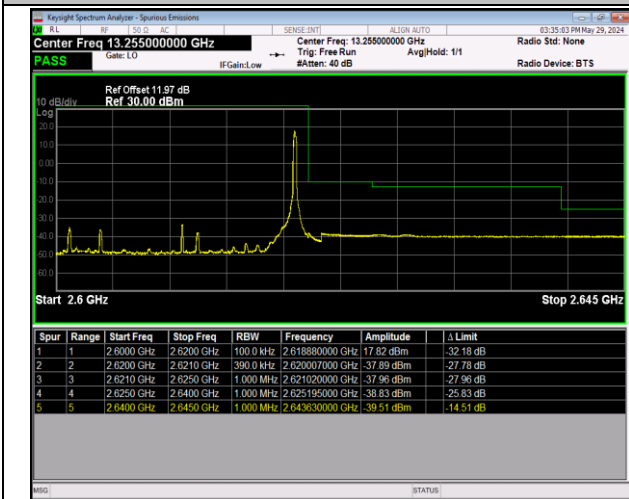

Band38\_20MHz\_64QAM\_37850\_1RB#0

Band38\_20MHz\_64QAM\_37850\_1RB#99

Band38\_20MHz\_64QAM\_37850\_100RB#0

Band38\_20MHz\_64QAM\_38150\_1RB#0

Band38\_20MHz\_64QAM\_38150\_1RB#99

Band38\_20MHz\_64QAM\_38150\_100RB#0