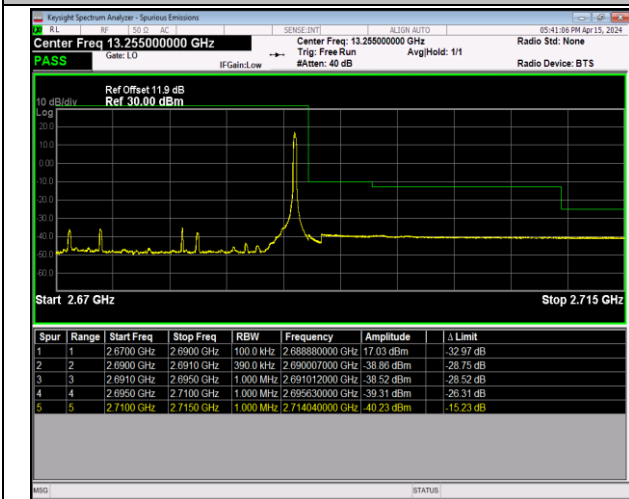

Band41_20MHz_64QAM_39750_100RB#0

Band41_20MHz_64QAM_41490_1RB#99