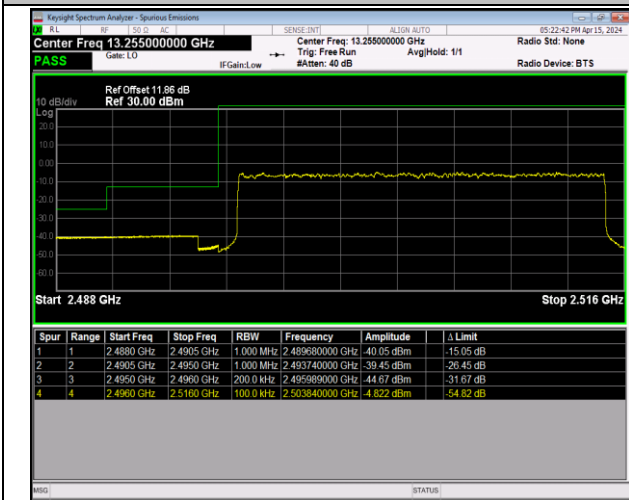

Band41_20MHz_64QAM_39750_1RB#0

Band41_20MHz_64QAM_39750_100RB#0