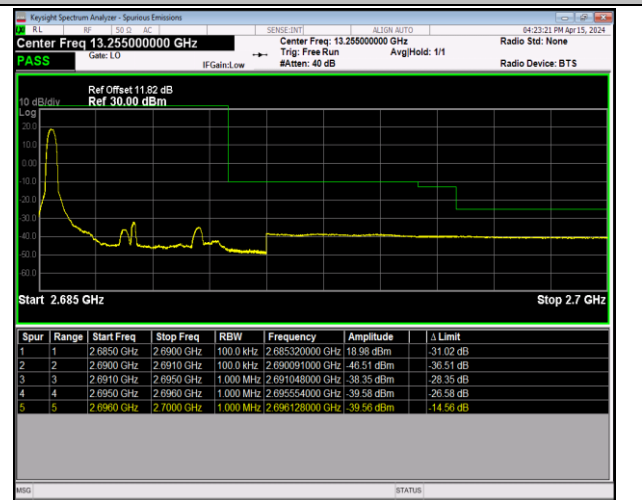

Band41_5MHz_QPSK_39675_1RB#24

Band41_5MHz_QPSK_41565_1RB#0