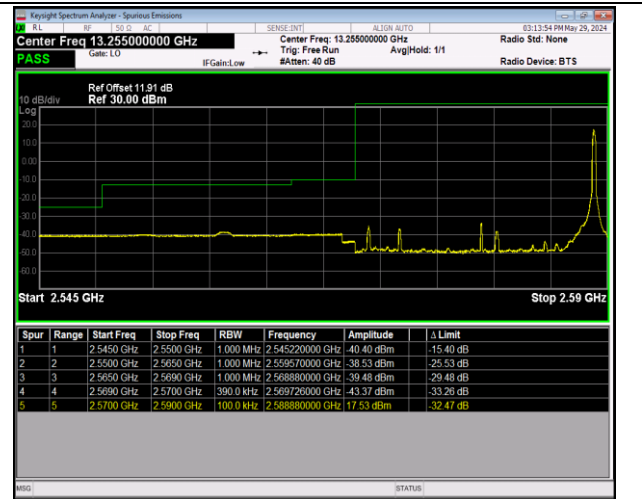

Band38_20MHz_16QAM_38150_100RB#0

Band38_20MHz_64QAM_37850_1RB#99