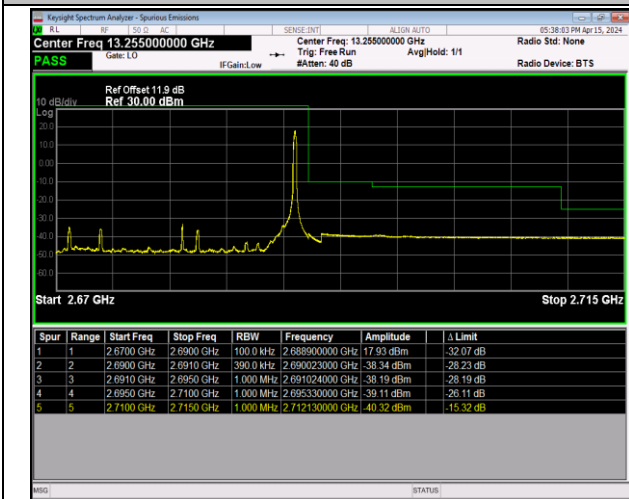

Band41_20MHz_16QAM_39750_100RB#0

Band41_20MHz_16QAM_41490_1RB#99