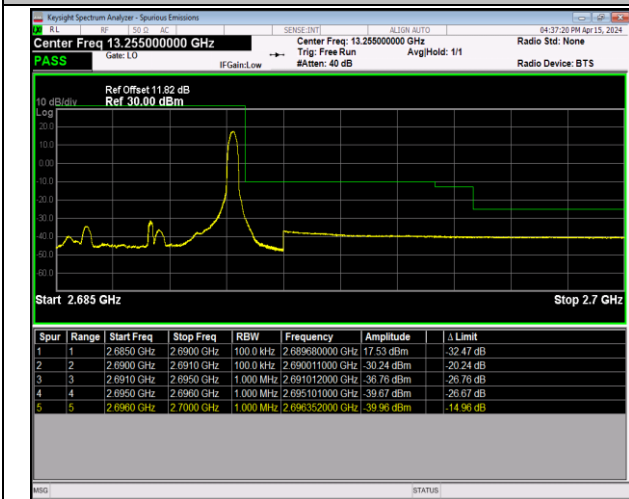

Band41_5MHz_16QAM_39675_25RB#0

Band41_5MHz_16QAM_41565_1RB#24