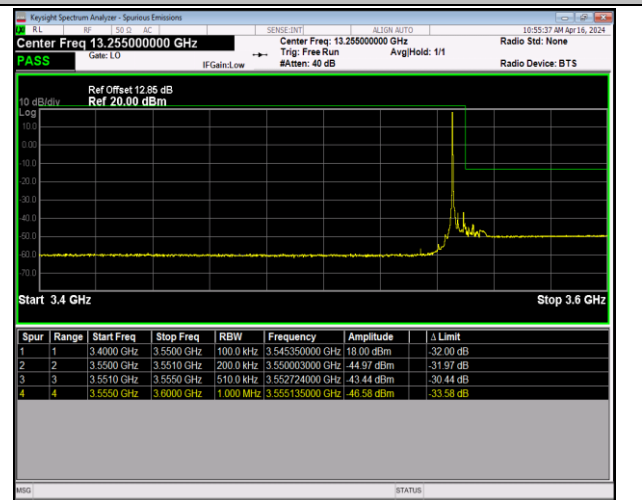

Band42_5MHz_QPSK_42115_1RB#24

Band42_5MHz_QPSK_42115_1RB#24