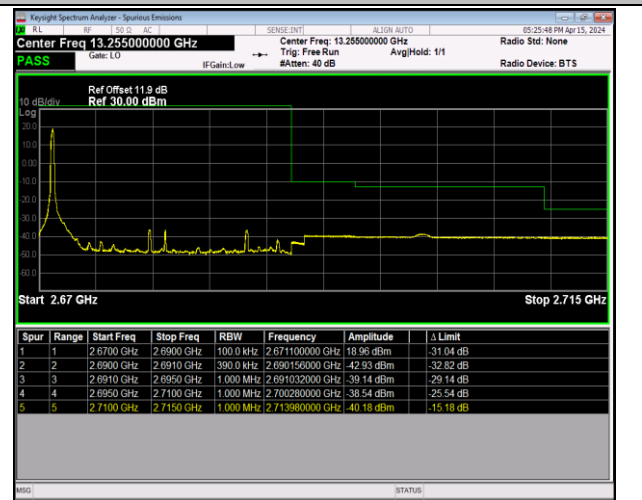

Band41_20MHz_QPSK_39750_1RB#99

Band41_20MHz_QPSK_41490_1RB#0