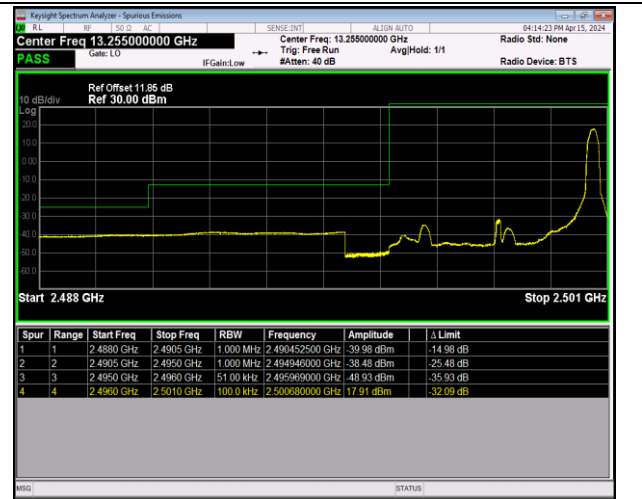

Band41\_5MHz\_QPSK\_39675\_1RB#0

Band41\_5MHz\_QPSK\_39675\_1RB#24

Band41\_5MHz\_QPSK\_39675\_25RB#0

Band41\_5MHz\_QPSK\_41565\_1RB#0

Band41\_5MHz\_QPSK\_41565\_1RB#24

Band41\_5MHz\_QPSK\_41565\_25RB#0

Band41\_5MHz\_16QAM\_39675\_1RB#0