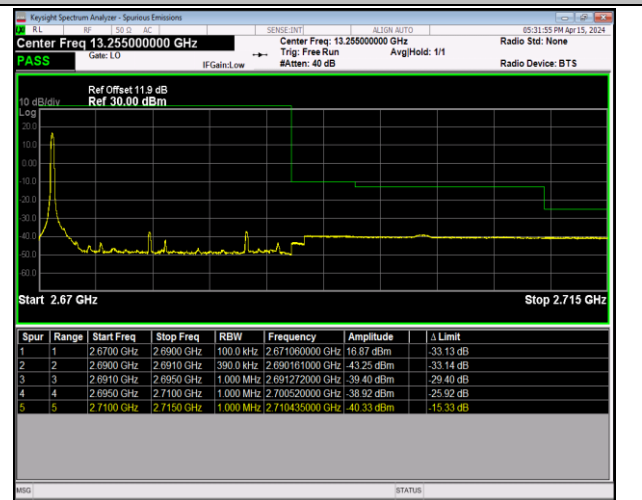

Band41_20MHz_64QAM_39750_1RB#99

Band41_20MHz_64QAM_41490_1RB#0