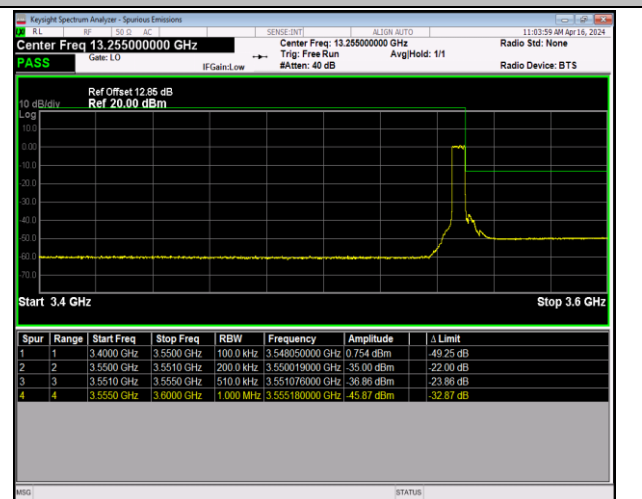

Band2_5MHz_16QAM_42115_1RB#24

Band2_5MHz_16QAM_43065_1RB#24