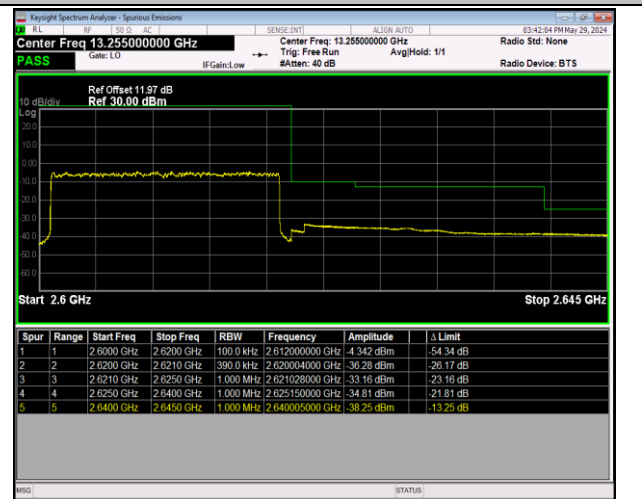

Band38\_20MHz\_64QAM\_37850\_1RB#0

Band38\_20MHz\_64QAM\_37850\_1RB#99

Band38\_20MHz\_64QAM\_37850\_100RB#0

Band38\_20MHz\_64QAM\_38150\_1RB#0

Band38\_20MHz\_64QAM\_38150\_1RB#99

Band38\_20MHz\_64QAM\_38150\_100RB#0