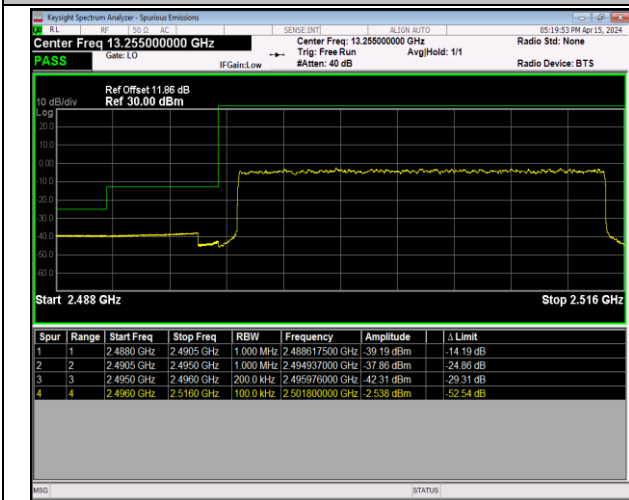

Band41_20MHz_QPSK_39750_1RB#0

Band41_20MHz_QPSK_39750_100RB#0