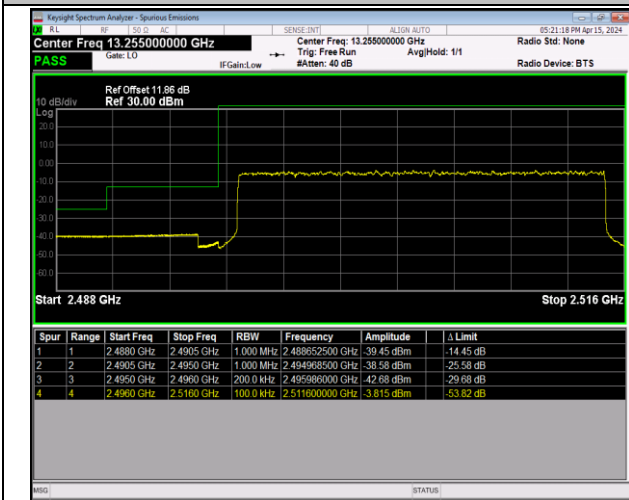

Band41_20MHz_16QAM_39750_1RB#0

Band41_20MHz_16QAM_39750_100RB#0