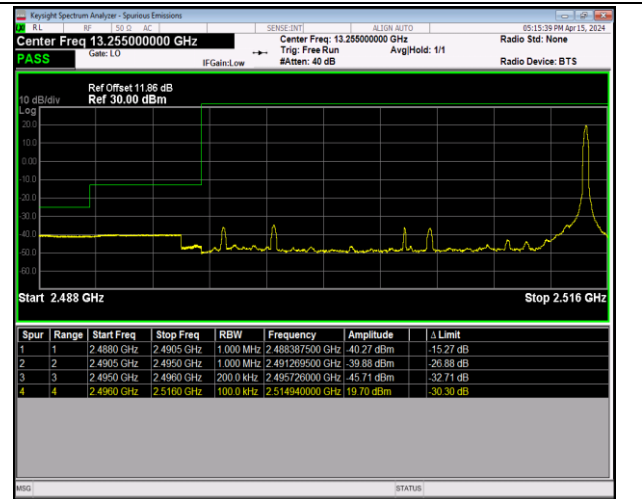

Band41\_5MHz\_64QAM\_39675\_1RB#24

Band41\_5MHz\_64QAM\_39675\_25RB#0

Band41\_5MHz\_64QAM\_41565\_1RB#0

Band41\_5MHz\_64QAM\_41565\_1RB#24

Band41\_5MHz\_64QAM\_41565\_25RB#0

Band41\_20MHz\_QPSK\_39750\_1RB#0