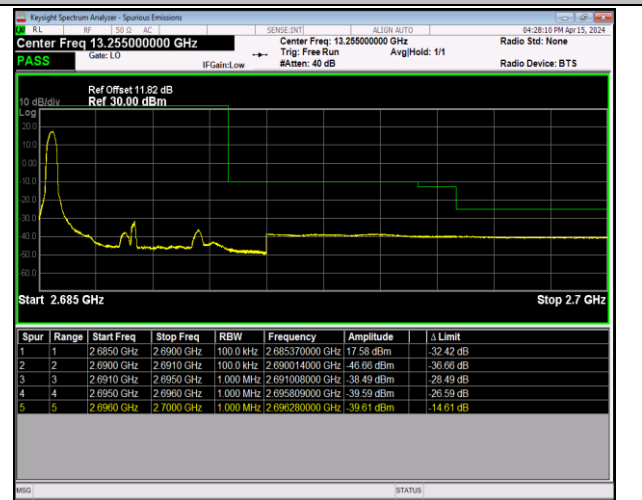

Band41_5MHz_16QAM_39675_1RB#24

Band41_5MHz_16QAM_41565_1RB#0