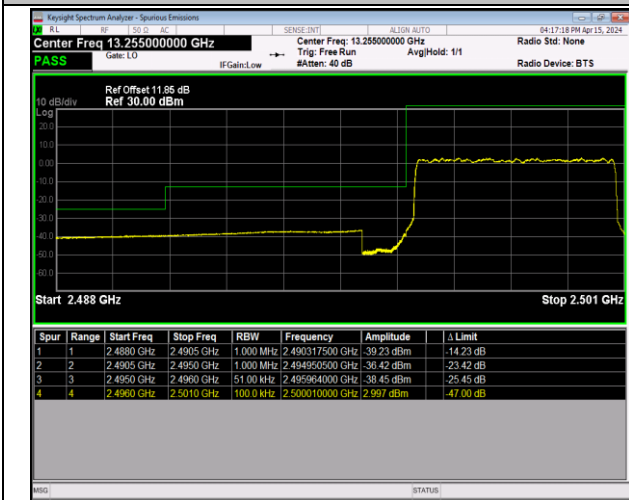

Band41_5MHz_QPSK_39675_1RB#0

Band41_5MHz_QPSK_39675_25RB#0