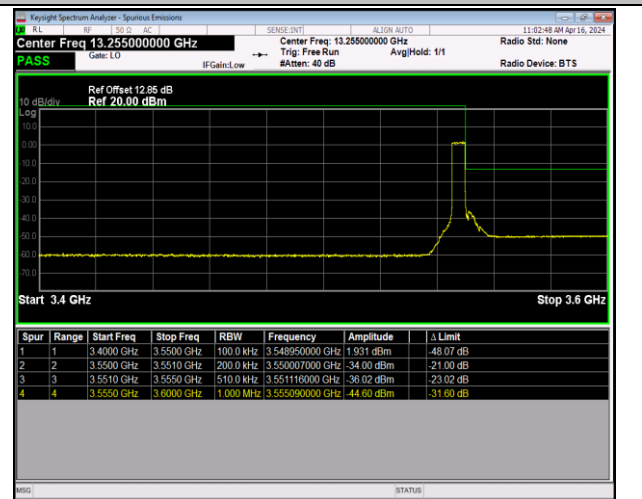

Band42\_5MHz\_QPSK\_42115\_1RB#24

Band42\_5MHz\_QPSK\_42115\_25RB#0

Band42\_5MHz\_QPSK\_42115\_1RB#24

Band42\_5MHz\_QPSK\_43065\_1RB#24

Band42\_5MHz\_QPSK\_43065\_25RB#0

Band2\_5MHz\_16QAM\_42115\_1RB#0

Band2\_5MHz\_16QAM\_42115\_1RB#24