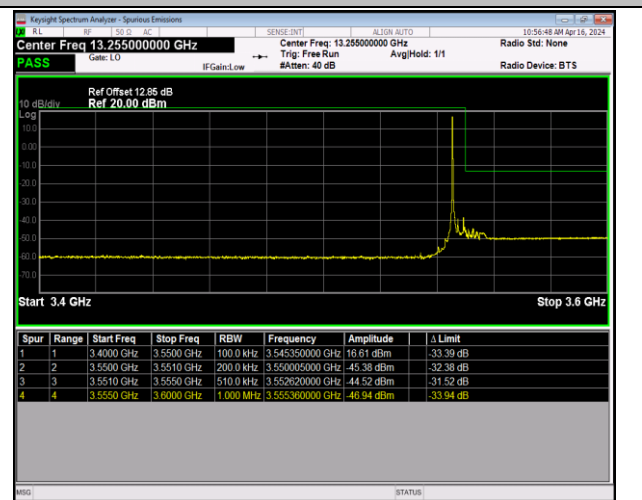

Band2_5MHz_16QAM_42115_1RB#24

Band2_5MHz_16QAM_42115_1RB#24