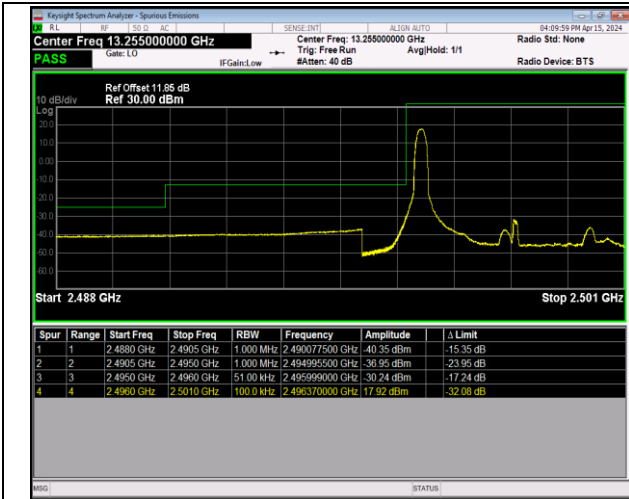

Band41\_5MHz\_QPSK\_39675\_1RB#0

Band41\_5MHz\_QPSK\_39675\_1RB#24

Band41\_5MHz\_QPSK\_39675\_25RB#0

Band41\_5MHz\_QPSK\_41565\_1RB#0

Band41\_5MHz\_QPSK\_41565\_1RB#24

Band41\_5MHz\_QPSK\_41565\_25RB#0

Band41\_5MHz\_16QAM\_39675\_1RB#0