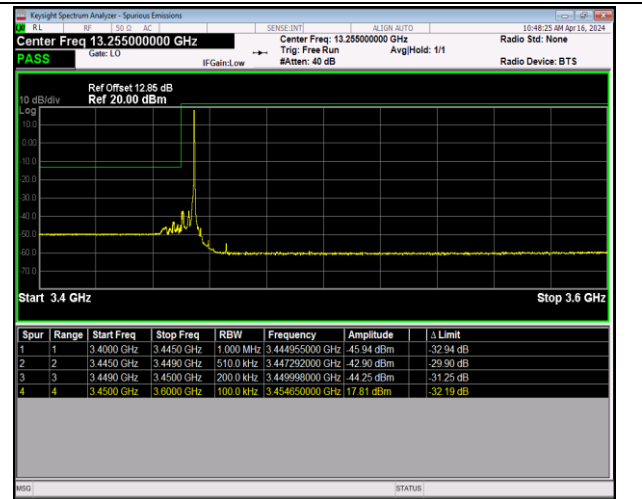

Band41\_20MHz\_64QAM\_39750\_1RB#99

Band41\_20MHz\_64QAM\_39750\_100RB#0

Band41\_20MHz\_64QAM\_41490\_1RB#0

Band41\_20MHz\_64QAM\_41490\_1RB#99

Band41\_20MHz\_64QAM\_41490\_100RB#0

Band42\_5MHz\_QPSK\_42115\_1RB#0