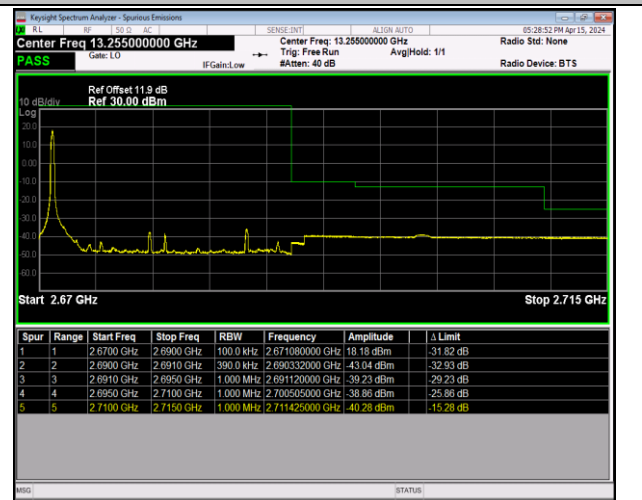

Band41_20MHz_16QAM_39750_1RB#99

Band41_20MHz_16QAM_41490_1RB#0