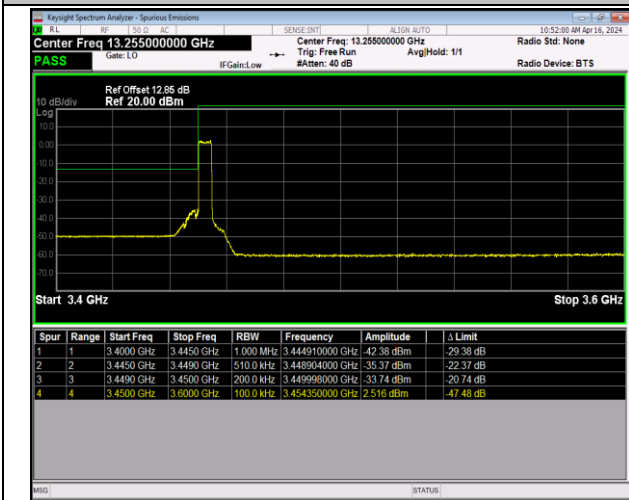

Band42_5MHz_QPSK_42115_1RB#0

Band42_5MHz_QPSK_42115_25RB#0