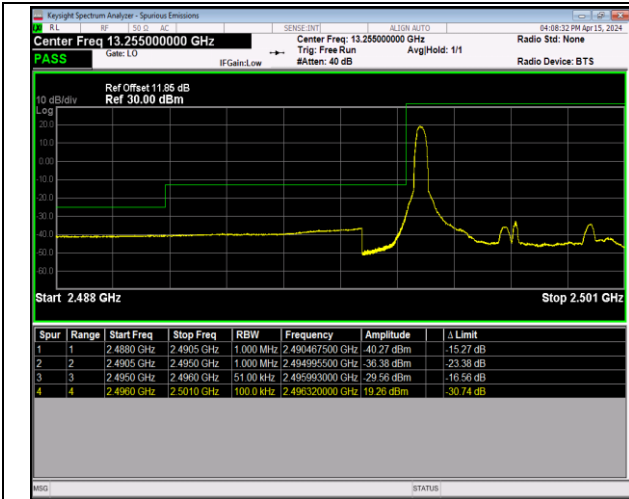

Band38\_20MHz\_64QAM\_37850\_1RB#0

Band38\_20MHz\_64QAM\_37850\_1RB#99

Band38\_20MHz\_64QAM\_37850\_100RB#0

Band38\_20MHz\_64QAM\_38150\_1RB#0

Band38\_20MHz\_64QAM\_38150\_1RB#99

Band38\_20MHz\_64QAM\_38150\_100RB#0