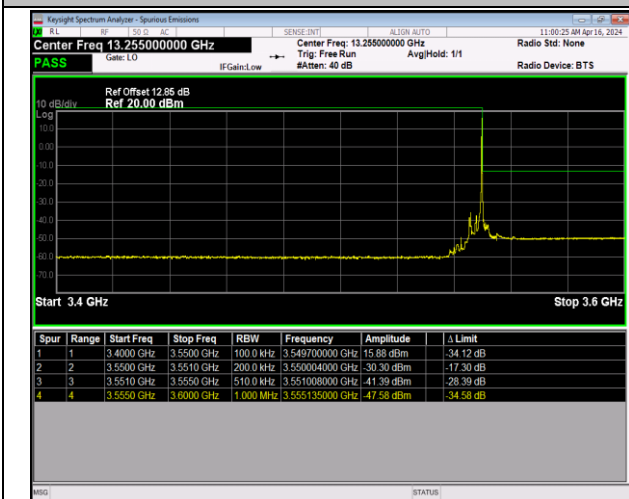

Band2_5MHz_16QAM_42115_25RB#0

Band2_5MHz_16QAM_43065_1RB#0