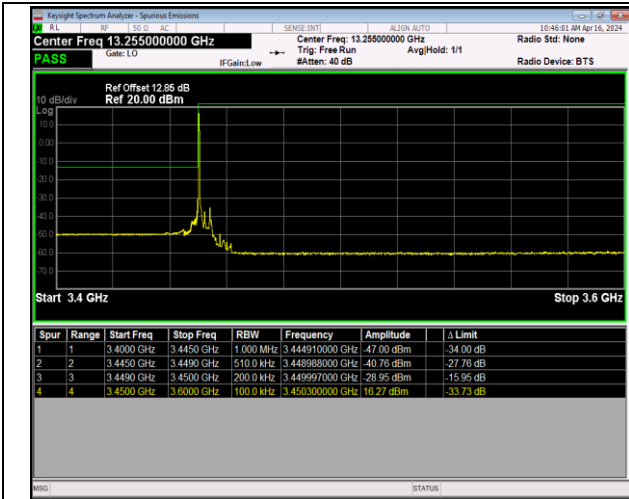

Band42\_5MHz\_QPSK\_42115\_1RB#24

Band42\_5MHz\_QPSK\_42115\_25RB#0

Band42\_5MHz\_QPSK\_42115\_1RB#24

Band42\_5MHz\_QPSK\_43065\_1RB#24

Band42\_5MHz\_QPSK\_43065\_25RB#0

Band2\_5MHz\_16QAM\_42115\_1RB#0

Band2\_5MHz\_16QAM\_42115\_1RB#24