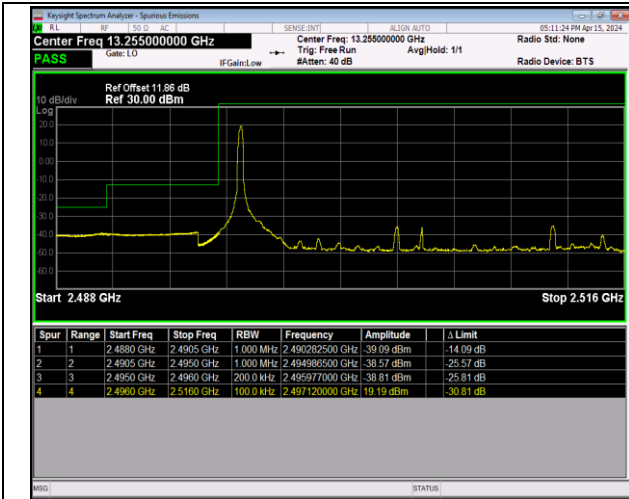

Band41\_5MHz\_64QAM\_39675\_1RB#24

Band41\_5MHz\_64QAM\_39675\_25RB#0

Band41\_5MHz\_64QAM\_41565\_1RB#0

Band41\_5MHz\_64QAM\_41565\_1RB#24

Band41\_5MHz\_64QAM\_41565\_25RB#0

Band41\_20MHz\_QPSK\_39750\_1RB#0