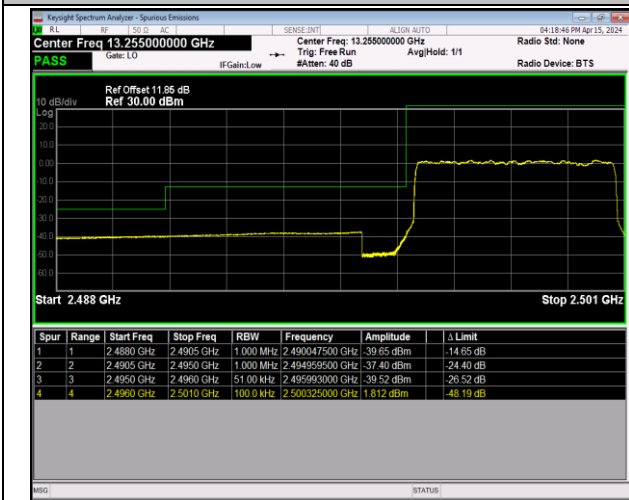

Band41_5MHz_16QAM_39675_1RB#0

Band41_5MHz_16QAM_39675_25RB#0