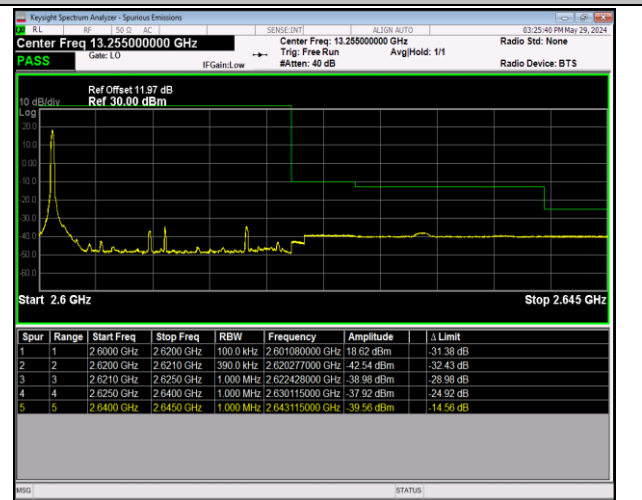

Band38_20MHz_16QAM_37850_1RB#99

Band38_20MHz_16QAM_38150_1RB#0