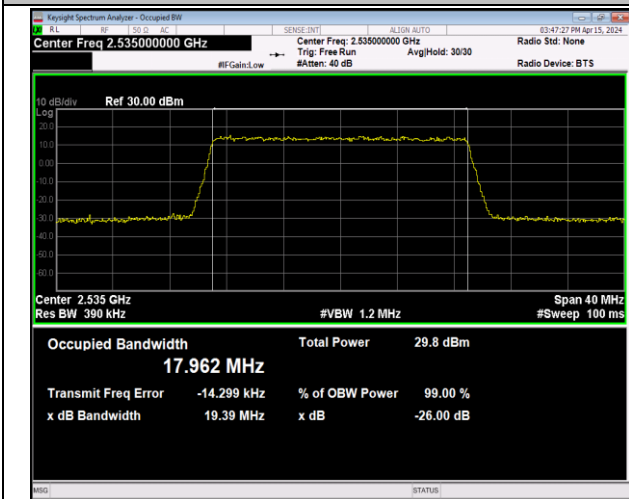

Band7-20MHz-16QAM-20850-100RB#0-PASS

Band7-20MHz-16QAM-21100-100RB#0-PASS

Band7-20MHz-16QAM-21350-100RB#0-PASS

Band7-20MHz-64QAM-20850-100RB#0-PASS

Band7-20MHz-64QAM-21100-100RB#0-PASS

Band7-20MHz-64QAM-21350-100RB#0-PASS