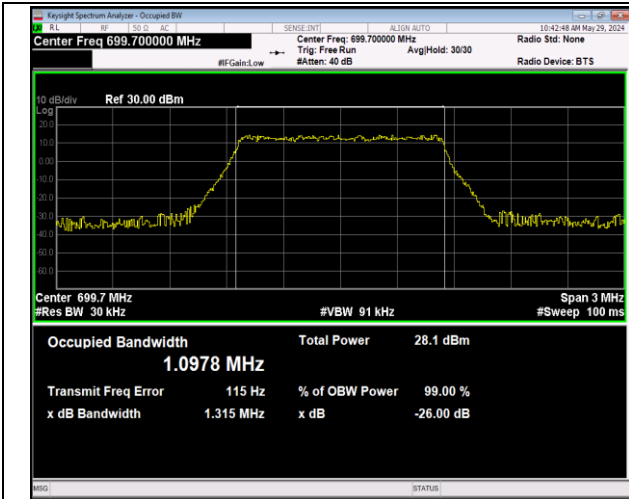

Band12-1.4MHz-QPSK-23017-6RB#0-PASS

Band12-1.4MHz-QPSK-23095-6RB#0-PASS

Band12-1.4MHz-QPSK-23173-6RB#0-PASS

Band12-1.4MHz-16QAM-23017-6RB#0-PASS

Band12-1.4MHz-16QAM-23095-6RB#0-PASS

Band12-1.4MHz-16QAM-23173-6RB#0-PASS