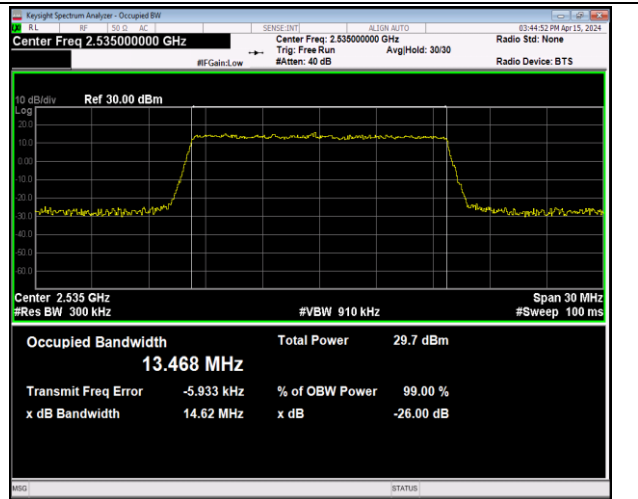

Band7-15MHz-16QAM-21375-75RB#0-PASS

Band7-15MHz-64QAM-21100-75RB#0-PASS