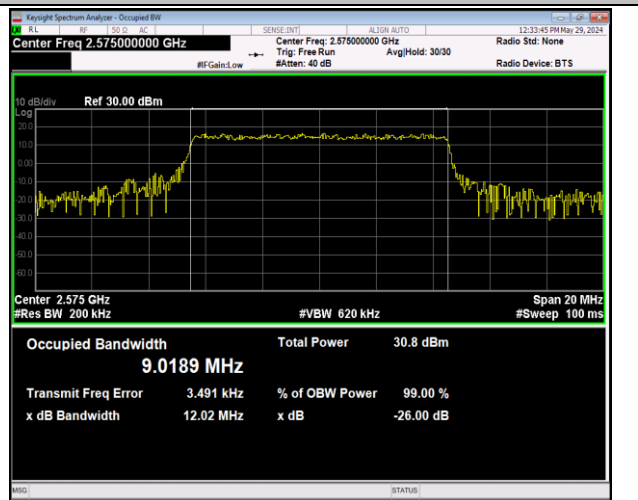

Band38-5MHz-64QAM-38000-25RB#0-PASS

Band38-10MHz-QPSK-37800-50RB#0-PASS