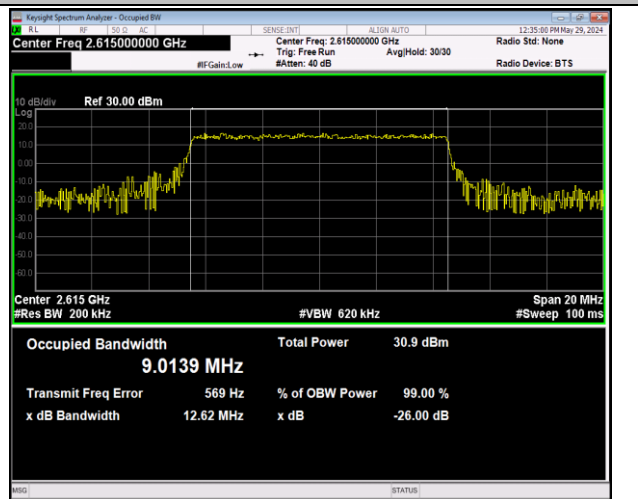

Band38-5MHz-64QAM-37775-25RB#0-PASS

Band38-5MHz-64QAM-38000-25RB#0-PASS

Band38-5MHz-64QAM-38225-25RB#0-PASS

Band38-10MHz-QPSK-37800-50RB#0-PASS

Band38-10MHz-QPSK-38000-50RB#0-PASS

Band38-10MHz-QPSK-38200-50RB#0-PASS