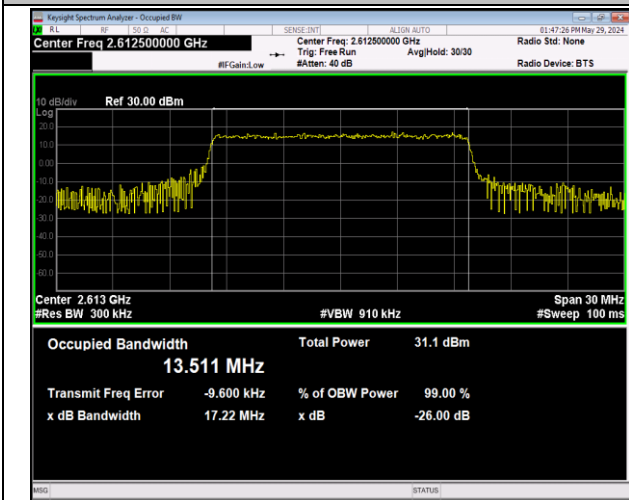

Band38-15MHz-QPSK-37825-75RB#0-PASS

Band38-15MHz-QPSK-38175-75RB#0-PASS