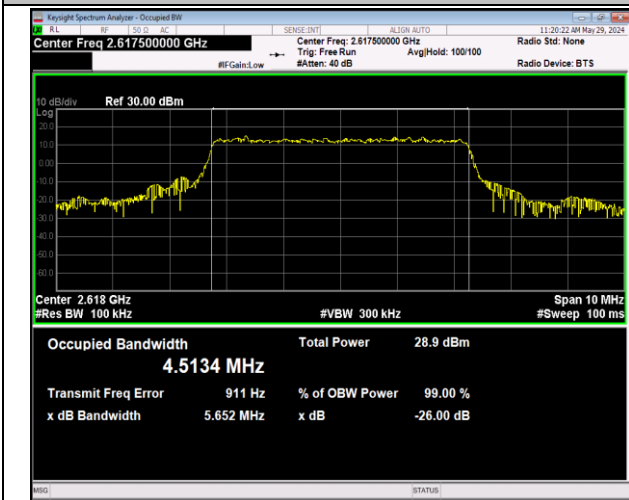

Band38-5MHz-64QAM-37775-25RB#0-PASS

Band38-5MHz-64QAM-38225-25RB#0-PASS