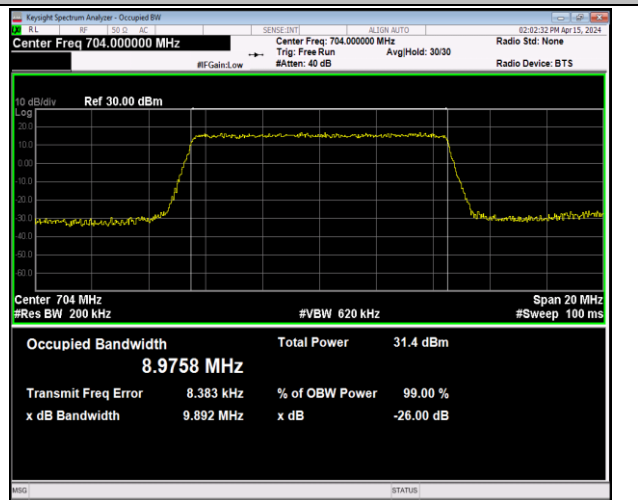

Band12-5MHz-64QAM-23095-25RB#0-PASS

Band12-10MHz-QPSK-23060-50RB#0-PASS