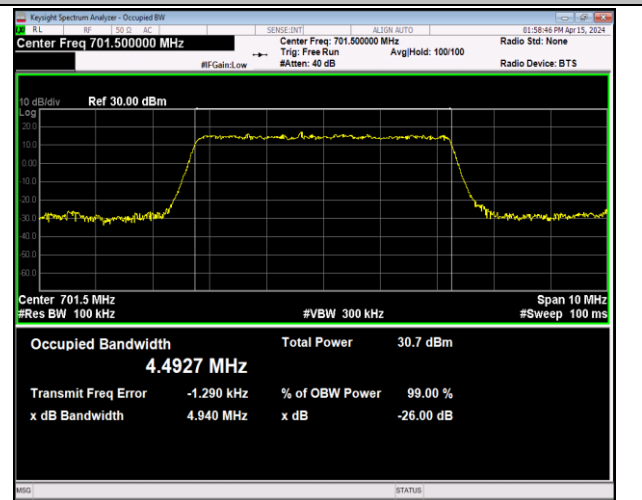

Band12-5MHz-QPSK-23095-25RB#0-PASS

Band12-5MHz-16QAM-23035-25RB#0-PASS