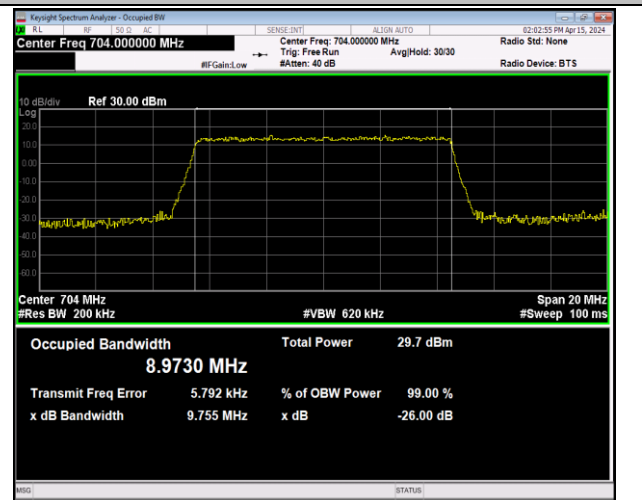

Band12-10MHz-16QAM-23095-50RB#0-PASS

Band12-10MHz-64QAM-23060-50RB#0-PASS