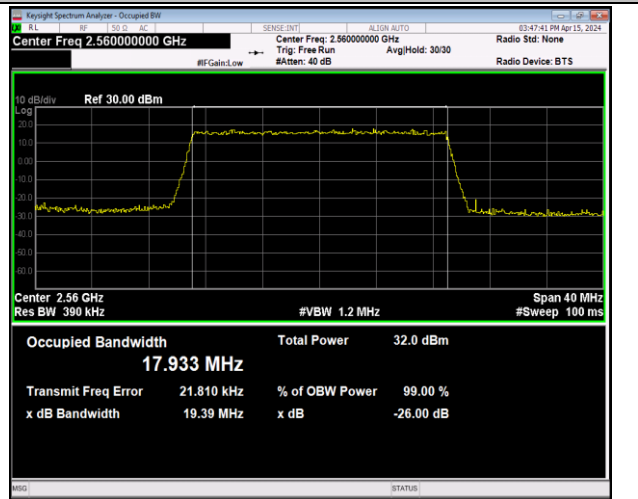

Band7-15MHz-64QAM-20825-75RB#0-PASS

Band7-15MHz-64QAM-21100-75RB#0-PASS

Band7-15MHz-64QAM-21375-75RB#0-PASS

Band7-20MHz-QPSK-20850-100RB#0-PASS

Band7-20MHz-QPSK-21100-100RB#0-PASS

Band7-20MHz-QPSK-21350-100RB#0-PASS