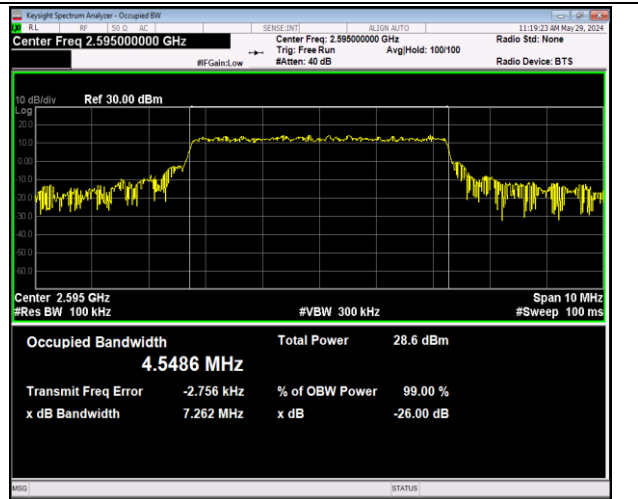

Band38-5MHz-16QAM-38225-25RB#0-PASS

Band38-5MHz-64QAM-38000-25RB#0-PASS