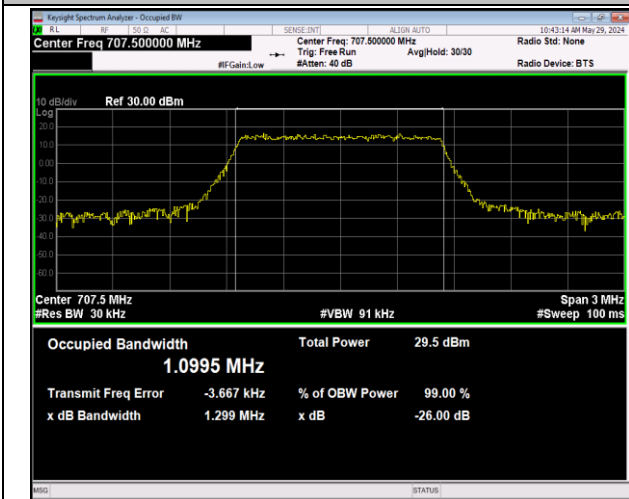

Band12-1.4MHz-QPSK-23017-6RB#0-PASS

Band12-1.4MHz-QPSK-23095-6RB#0-PASS

Band12-1.4MHz-QPSK-23173-6RB#0-PASS

Band12-1.4MHz-16QAM-23017-6RB#0-PASS

Band12-1.4MHz-16QAM-23095-6RB#0-PASS

Band12-1.4MHz-16QAM-23173-6RB#0-PASS