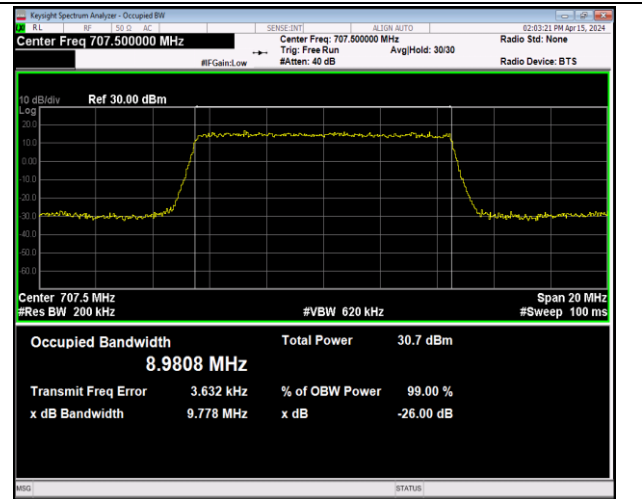

Band12-10MHz-QPSK-23130-50RB#0-PASS

Band12-10MHz-16QAM-23095-50RB#0-PASS