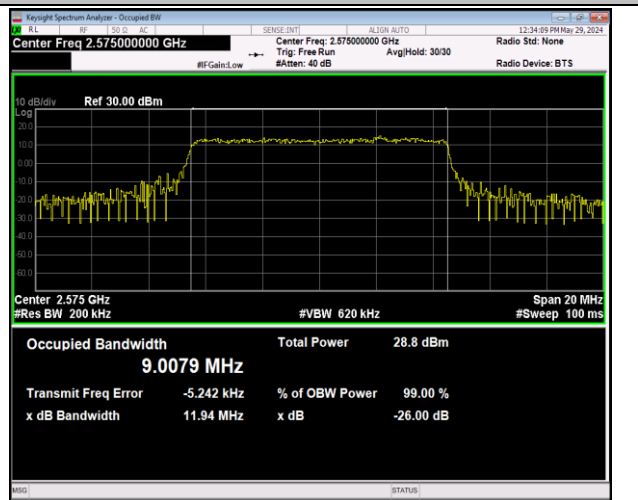

Band38-10MHz-16QAM-38000-50RB#0-PASS

Band38-10MHz-64QAM-37800-50RB#0-PASS