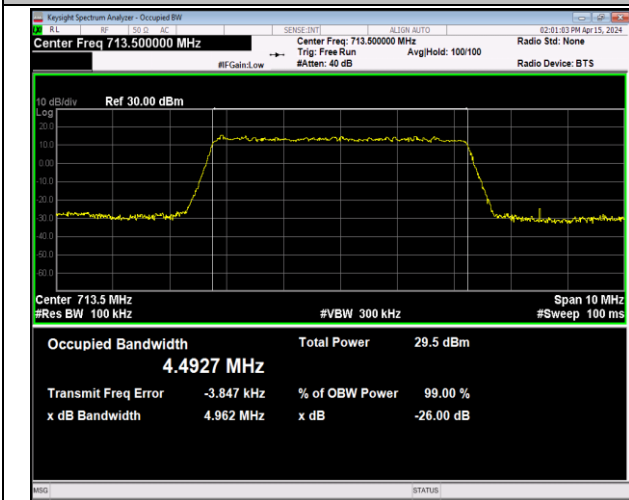

Band12-5MHz-64QAM-23035-25RB#0-PASS

Band12-5MHz-64QAM-23155-25RB#0-PASS