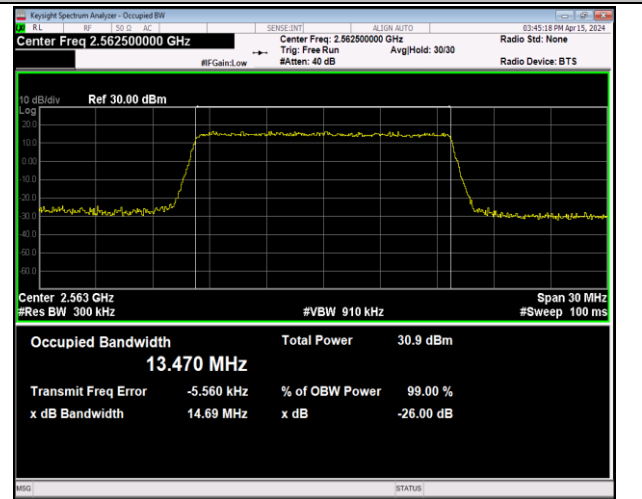

Band7-15MHz-QPSK-20825-75RB#0-PASS

Band7-15MHz-QPSK-21100-75RB#0-PASS

Band7-15MHz-QPSK-21375-75RB#0-PASS

Band7-15MHz-16QAM-20825-75RB#0-PASS

Band7-15MHz-16QAM-21100-75RB#0-PASS

Band7-15MHz-16QAM-21375-75RB#0-PASS