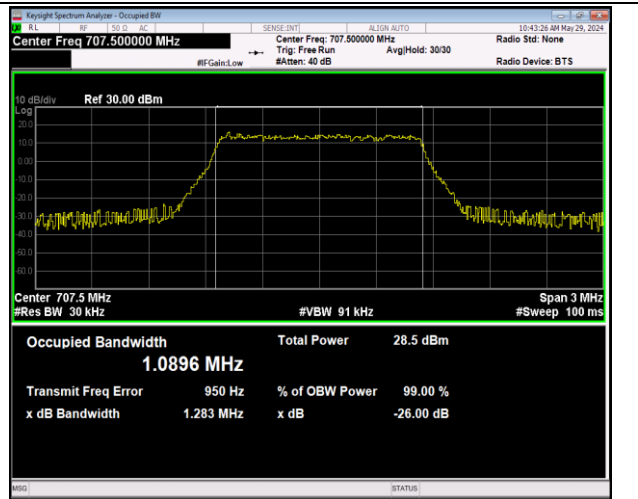

Band12-1.4MHz-16QAM-23173-6RB#0-PASS

Band12-1.4MHz-64QAM-23095-6RB#0-PASS