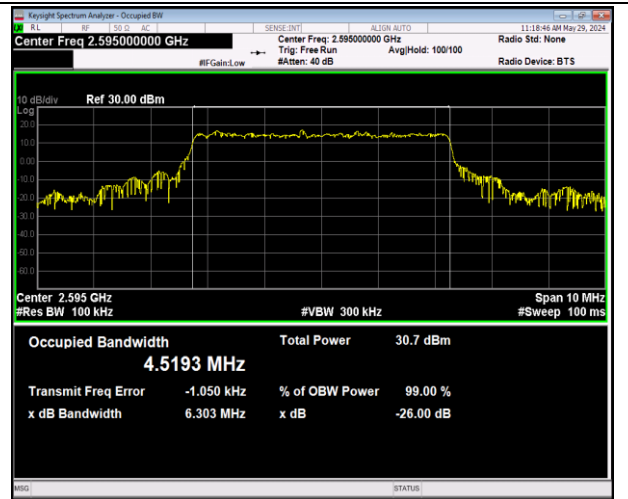

Band12-10MHz-64QAM-23130-50RB#0-PASS

Band38-5MHz-QPSK-38000-25RB#0-PASS