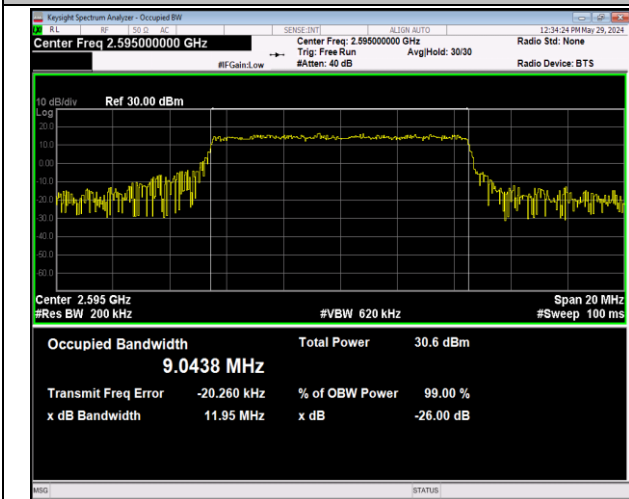

Band38-5MHz-64QAM-37775-25RB#0-PASS

Band38-5MHz-64QAM-38000-25RB#0-PASS

Band38-5MHz-64QAM-38225-25RB#0-PASS

Band38-10MHz-QPSK-37800-50RB#0-PASS

Band38-10MHz-QPSK-38000-50RB#0-PASS

Band38-10MHz-QPSK-38200-50RB#0-PASS