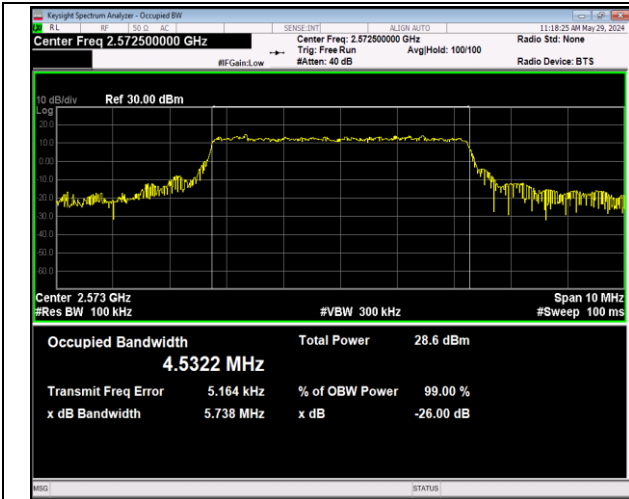

Band38-5MHz-QPSK-37775-25RB#0-PASS

Band38-5MHz-QPSK-38000-25RB#0-PASS

Band38-5MHz-QPSK-38225-25RB#0-PASS

Band38-5MHz-16QAM-37775-25RB#0-PASS

Band38-5MHz-16QAM-38000-25RB#0-PASS

Band38-5MHz-16QAM-38225-25RB#0-PASS