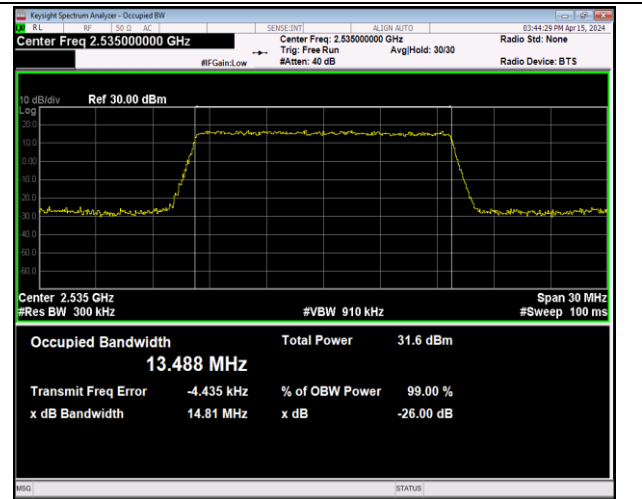

Band7-15MHz-QPSK-20825-75RB#0-PASS

Band7-15MHz-QPSK-21100-75RB#0-PASS

Band7-15MHz-QPSK-21375-75RB#0-PASS

Band7-15MHz-16QAM-20825-75RB#0-PASS

Band7-15MHz-16QAM-21100-75RB#0-PASS

Band7-15MHz-16QAM-21375-75RB#0-PASS