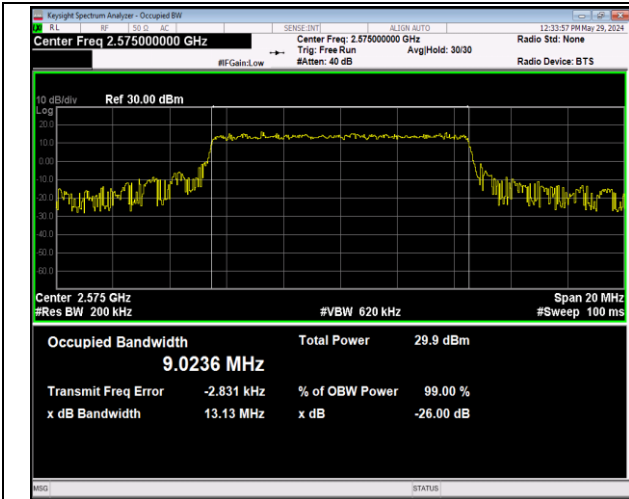

Band38-5MHz-64QAM-37775-25RB#0-PASS

Band38-5MHz-64QAM-38000-25RB#0-PASS

Band38-5MHz-64QAM-38225-25RB#0-PASS

Band38-10MHz-QPSK-37800-50RB#0-PASS

Band38-10MHz-QPSK-38000-50RB#0-PASS

Band38-10MHz-QPSK-38200-50RB#0-PASS