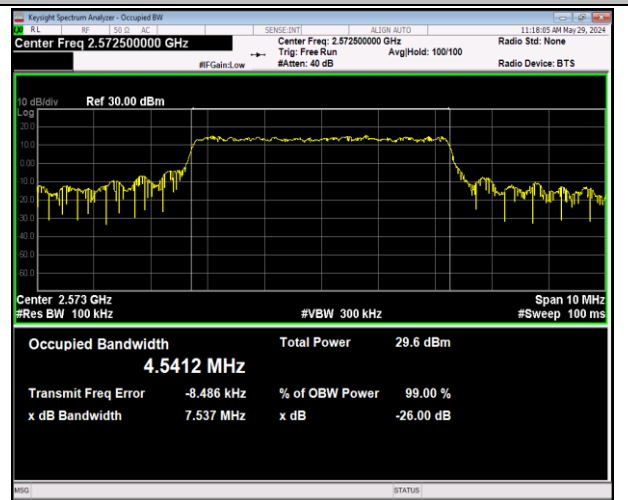

Band38-5MHz-QPSK-38000-25RB#0-PASS

Band38-5MHz-16QAM-37775-25RB#0-PASS