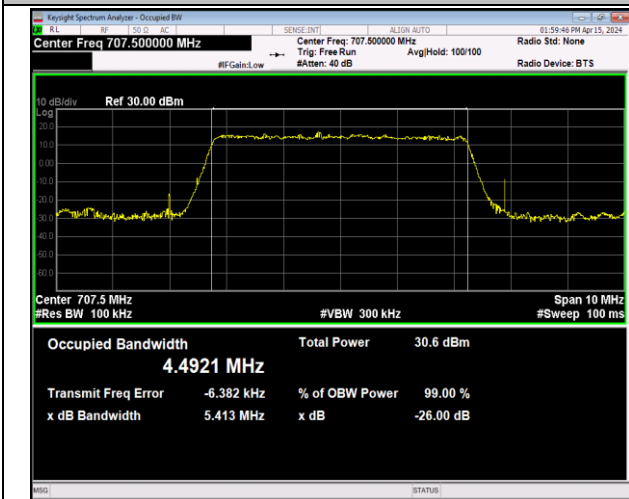

Band12-5MHz-QPSK-23035-25RB#0-PASS

Band12-5MHz-QPSK-23095-25RB#0-PASS

Band12-5MHz-QPSK-23155-25RB#0-PASS

Band12-5MHz-16QAM-23035-25RB#0-PASS

Band12-5MHz-16QAM-23095-25RB#0-PASS

Band12-5MHz-16QAM-23155-25RB#0-PASS