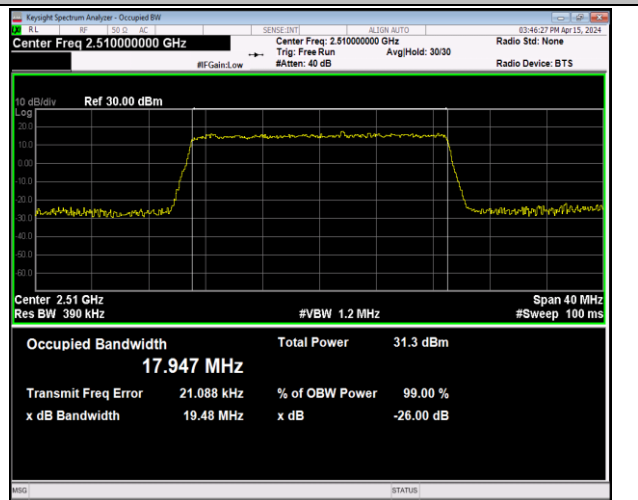

Band7-15MHz-64QAM-21100-75RB#0-PASS

Band7-20MHz-QPSK-20850-100RB#0-PASS