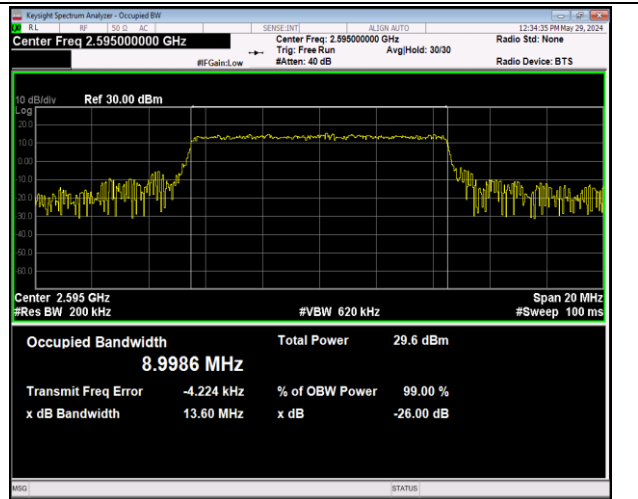

Band38-10MHz-QPSK-38200-50RB#0-PASS

Band38-10MHz-16QAM-38000-50RB#0-PASS