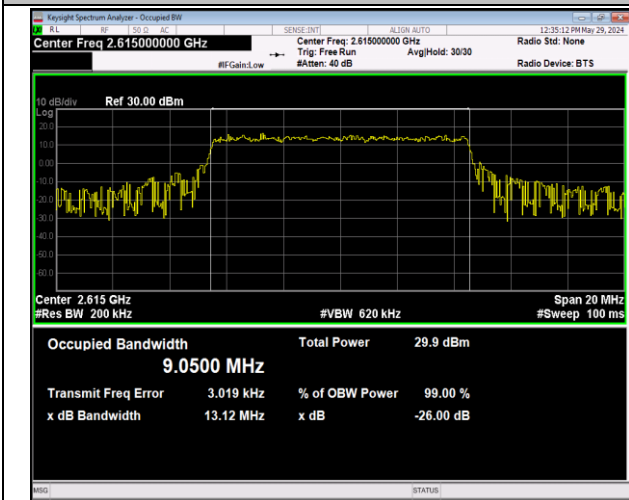

Band38-10MHz-16QAM-37800-50RB#0-PASS

Band38-10MHz-16QAM-38200-50RB#0-PASS