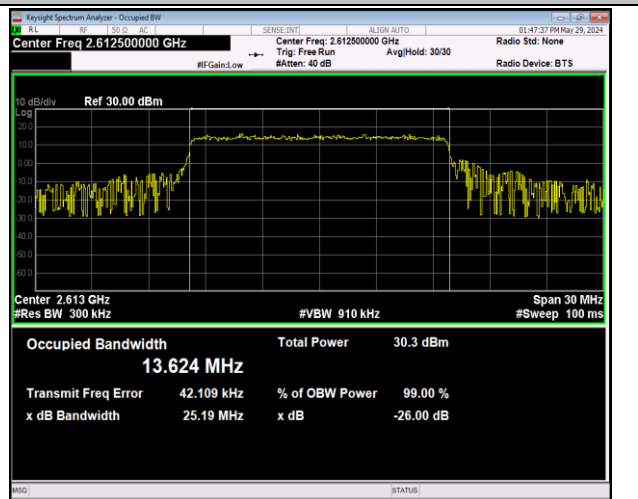

Band38-15MHz-QPSK-37825-75RB#0-PASS

Band38-15MHz-QPSK-38000-75RB#0-PASS

Band38-15MHz-QPSK-38175-75RB#0-PASS

Band38-15MHz-16QAM-37825-75RB#0-PASS

Band38-15MHz-16QAM-38000-75RB#0-PASS

Band38-15MHz-16QAM-38175-75RB#0-PASS