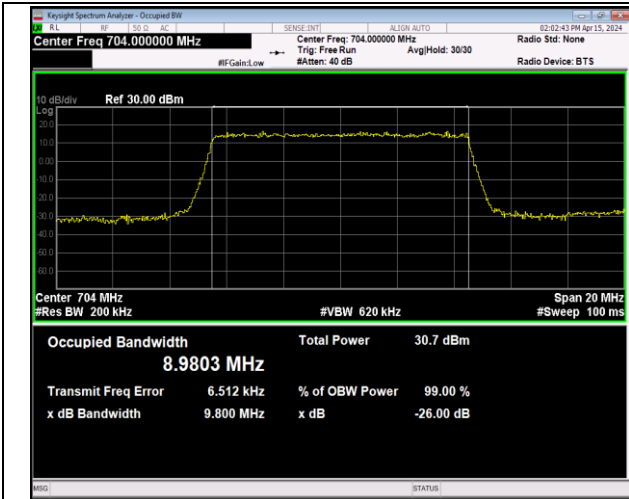

Band12-5MHz-64QAM-23035-25RB#0-PASS

Band12-5MHz-64QAM-23095-25RB#0-PASS

Band12-5MHz-64QAM-23155-25RB#0-PASS

Band12-10MHz-QPSK-23060-50RB#0-PASS

Band12-10MHz-QPSK-23095-50RB#0-PASS

Band12-10MHz-QPSK-23130-50RB#0-PASS