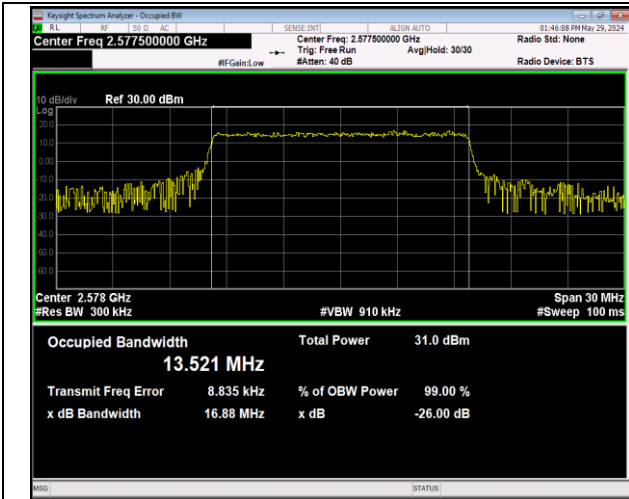

Band38-10MHz-16QAM-37800-50RB#0-PASS

Band38-10MHz-16QAM-38000-50RB#0-PASS

Band38-10MHz-16QAM-38200-50RB#0-PASS

Band38-10MHz-64QAM-37800-50RB#0-PASS

Band38-10MHz-64QAM-38000-50RB#0-PASS

Band38-10MHz-64QAM-38200-50RB#0-PASS