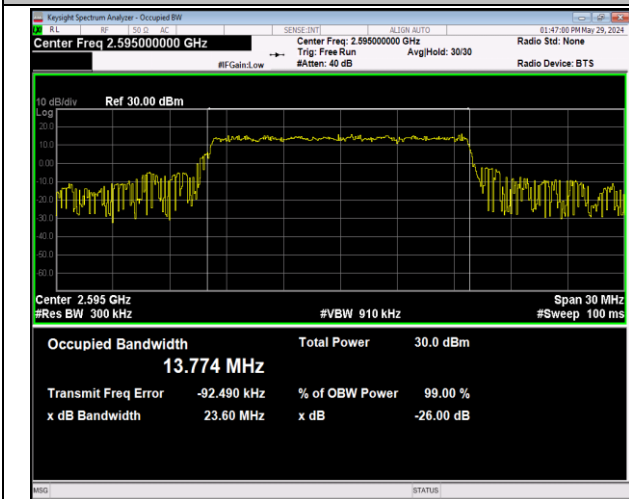

Band38-15MHz-QPSK-37825-75RB#0-PASS

Band38-15MHz-QPSK-38000-75RB#0-PASS

Band38-15MHz-QPSK-38175-75RB#0-PASS

Band38-15MHz-16QAM-37825-75RB#0-PASS

Band38-15MHz-16QAM-38000-75RB#0-PASS

Band38-15MHz-16QAM-38175-75RB#0-PASS