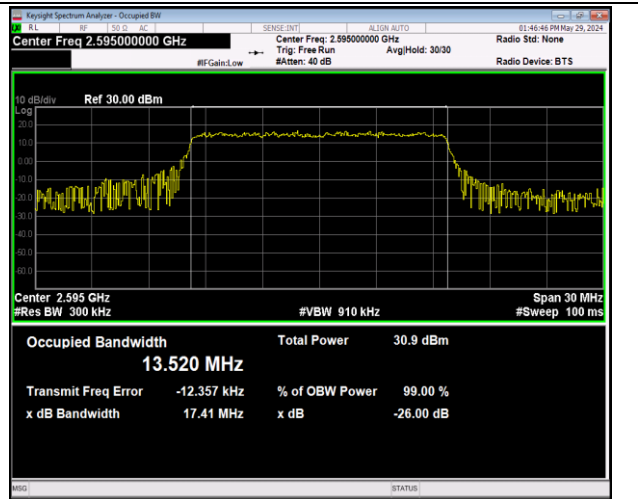

Band38-10MHz-64QAM-38200-50RB#0-PASS

Band38-15MHz-QPSK-38000-75RB#0-PASS