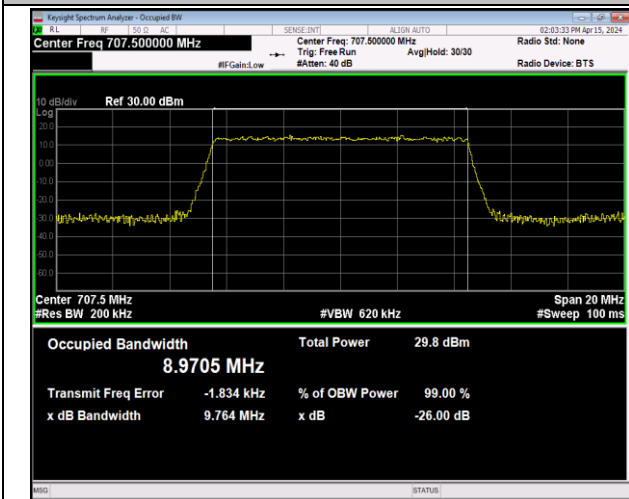

Band12-10MHz-16QAM-23060-50RB#0-PASS

Band12-10MHz-16QAM-23095-50RB#0-PASS

Band12-10MHz-16QAM-23130-50RB#0-PASS

Band12-10MHz-64QAM-23060-50RB#0-PASS

Band12-10MHz-64QAM-23095-50RB#0-PASS

Band12-10MHz-64QAM-23130-50RB#0-PASS