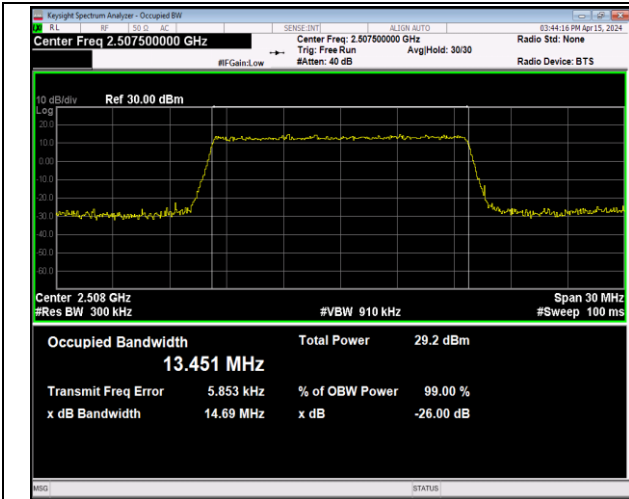

Band7-15MHz-QPSK-20825-75RB#0-PASS

Band7-15MHz-QPSK-21100-75RB#0-PASS

Band7-15MHz-QPSK-21375-75RB#0-PASS

Band7-15MHz-16QAM-20825-75RB#0-PASS

Band7-15MHz-16QAM-21100-75RB#0-PASS

Band7-15MHz-16QAM-21375-75RB#0-PASS