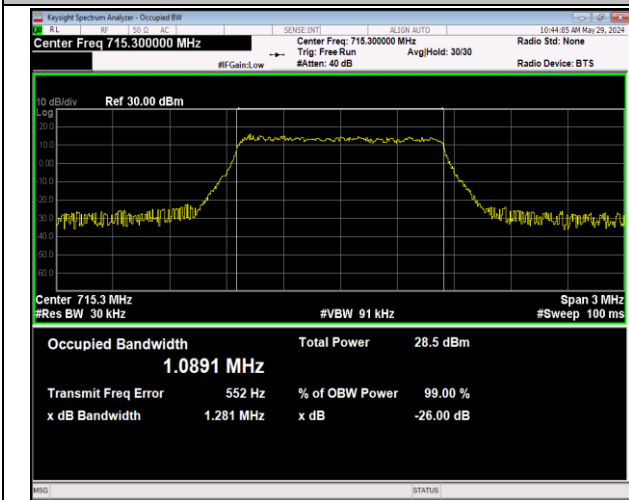

Band12-1.4MHz-64QAM-23017-6RB#0-PASS

Band12-1.4MHz-64QAM-23173-6RB#0-PASS