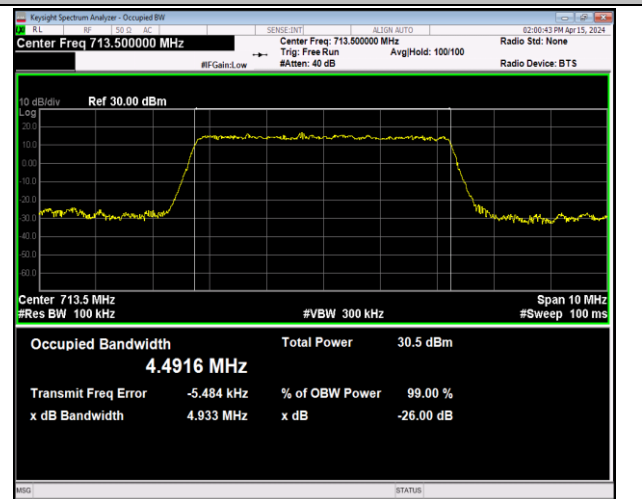

Band12-5MHz-QPSK-23035-25RB#0-PASS

Band12-5MHz-QPSK-23095-25RB#0-PASS

Band12-5MHz-QPSK-23155-25RB#0-PASS

Band12-5MHz-16QAM-23035-25RB#0-PASS

Band12-5MHz-16QAM-23095-25RB#0-PASS

Band12-5MHz-16QAM-23155-25RB#0-PASS