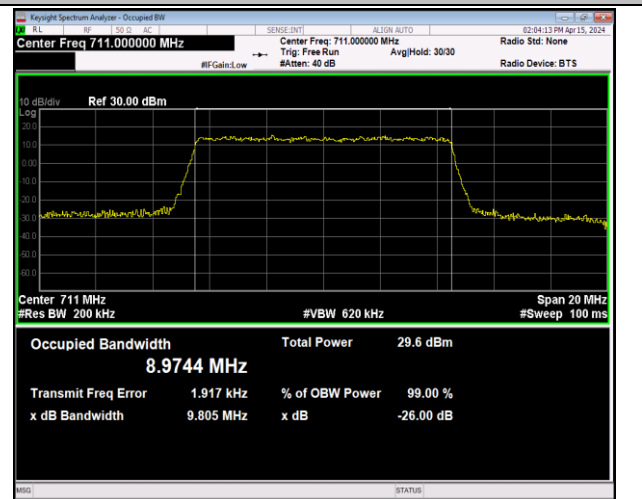

Band12-10MHz-16QAM-23060-50RB#0-PASS

Band12-10MHz-16QAM-23095-50RB#0-PASS

Band12-10MHz-16QAM-23130-50RB#0-PASS

Band12-10MHz-64QAM-23060-50RB#0-PASS

Band12-10MHz-64QAM-23095-50RB#0-PASS

Band12-10MHz-64QAM-23130-50RB#0-PASS