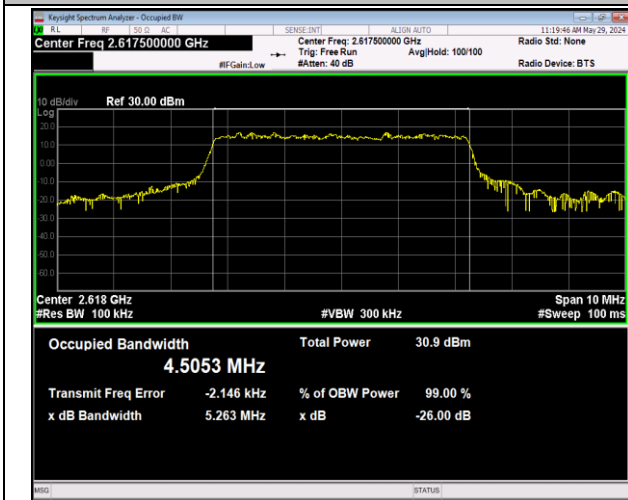

Band38-5MHz-QPSK-37775-25RB#0-PASS

Band38-5MHz-QPSK-38225-25RB#0-PASS