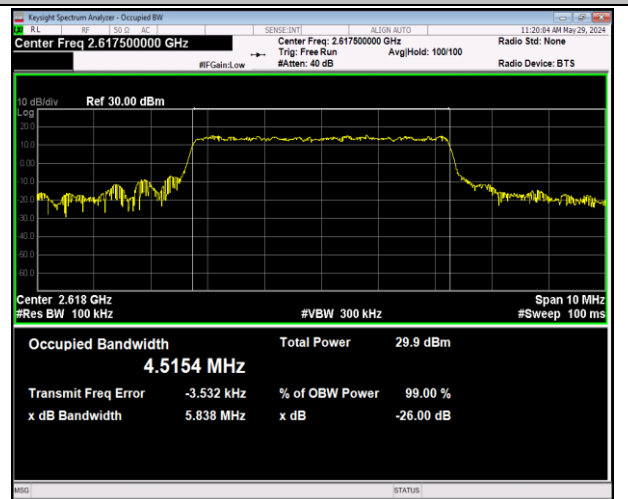

Band38-5MHz-QPSK-37775-25RB#0-PASS

Band38-5MHz-QPSK-38000-25RB#0-PASS

Band38-5MHz-QPSK-38225-25RB#0-PASS

Band38-5MHz-16QAM-37775-25RB#0-PASS

Band38-5MHz-16QAM-38000-25RB#0-PASS

Band38-5MHz-16QAM-38225-25RB#0-PASS