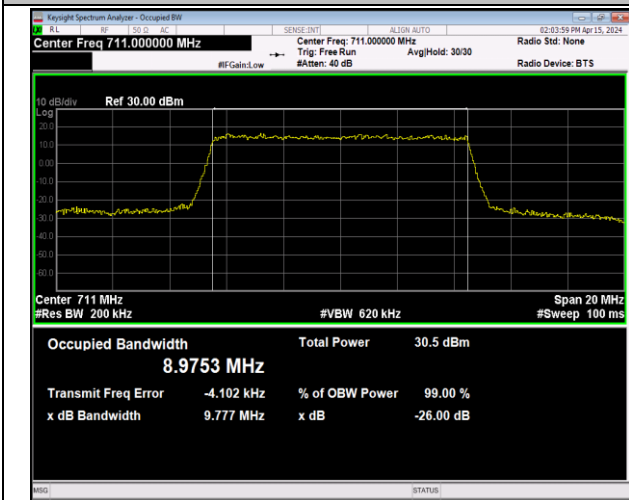

Band12-10MHz-16QAM-23060-50RB#0-PASS

Band12-10MHz-16QAM-23130-50RB#0-PASS