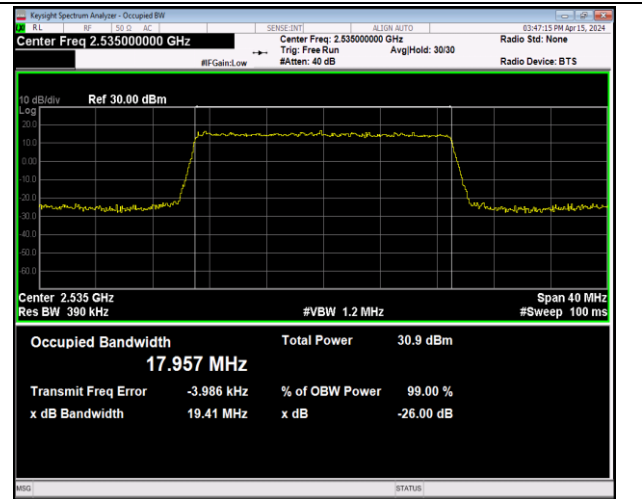

Band7-20MHz-QPSK-21350-100RB#0-PASS

Band7-20MHz-16QAM-21100-100RB#0-PASS