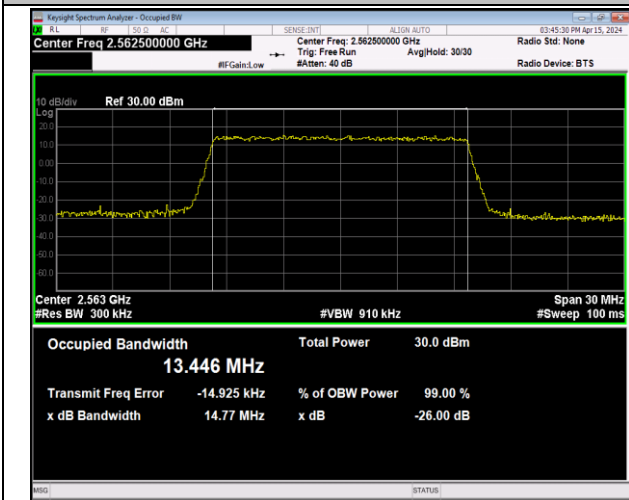

Band7-15MHz-64QAM-20825-75RB#0-PASS

Band7-15MHz-64QAM-21375-75RB#0-PASS