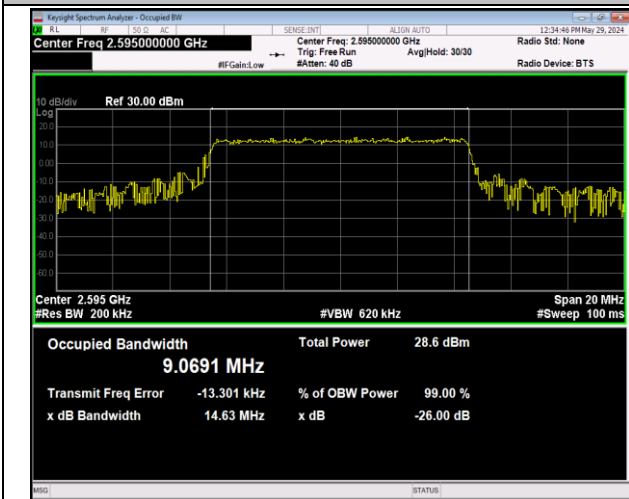

Band38-10MHz-16QAM-37800-50RB#0-PASS

Band38-10MHz-16QAM-38000-50RB#0-PASS

Band38-10MHz-16QAM-38200-50RB#0-PASS

Band38-10MHz-64QAM-37800-50RB#0-PASS

Band38-10MHz-64QAM-38000-50RB#0-PASS

Band38-10MHz-64QAM-38200-50RB#0-PASS