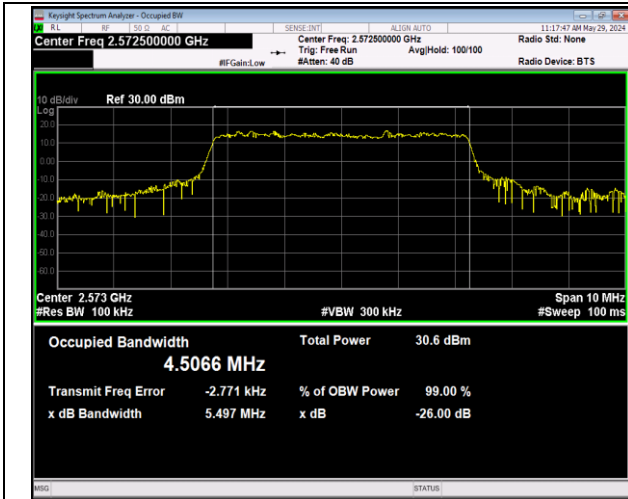

Band12-10MHz-16QAM-23060-50RB#0-PASS

Band12-10MHz-16QAM-23095-50RB#0-PASS

Band12-10MHz-16QAM-23130-50RB#0-PASS

Band12-10MHz-64QAM-23060-50RB#0-PASS

Band12-10MHz-64QAM-23095-50RB#0-PASS

Band12-10MHz-64QAM-23130-50RB#0-PASS