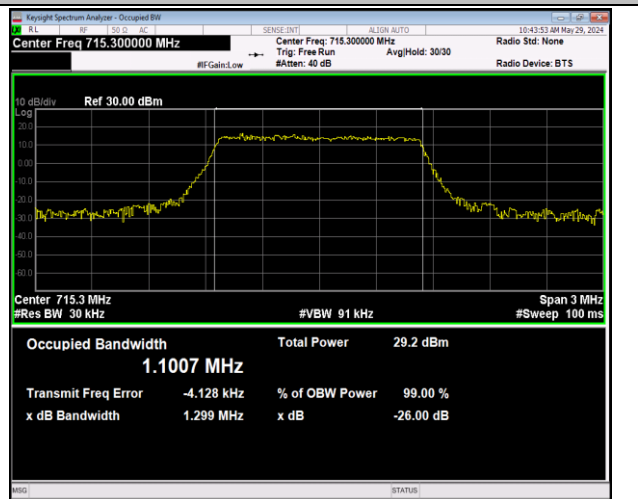

Band12-1.4MHz-QPSK-23017-6RB#0-PASS

Band12-1.4MHz-QPSK-23095-6RB#0-PASS

Band12-1.4MHz-QPSK-23173-6RB#0-PASS

Band12-1.4MHz-16QAM-23017-6RB#0-PASS

Band12-1.4MHz-16QAM-23095-6RB#0-PASS

Band12-1.4MHz-16QAM-23173-6RB#0-PASS