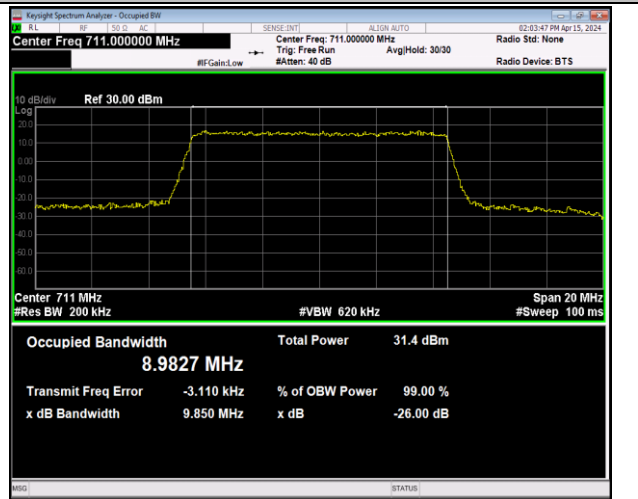

Band12-5MHz-64QAM-23035-25RB#0-PASS

Band12-5MHz-64QAM-23095-25RB#0-PASS

Band12-5MHz-64QAM-23155-25RB#0-PASS

Band12-10MHz-QPSK-23060-50RB#0-PASS

Band12-10MHz-QPSK-23095-50RB#0-PASS

Band12-10MHz-QPSK-23130-50RB#0-PASS