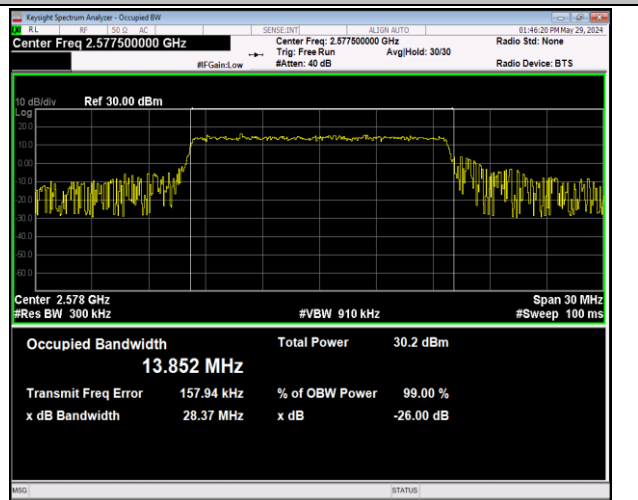

Band38-15MHz-QPSK-38000-75RB#0-PASS

Band38-15MHz-16QAM-37825-75RB#0-PASS