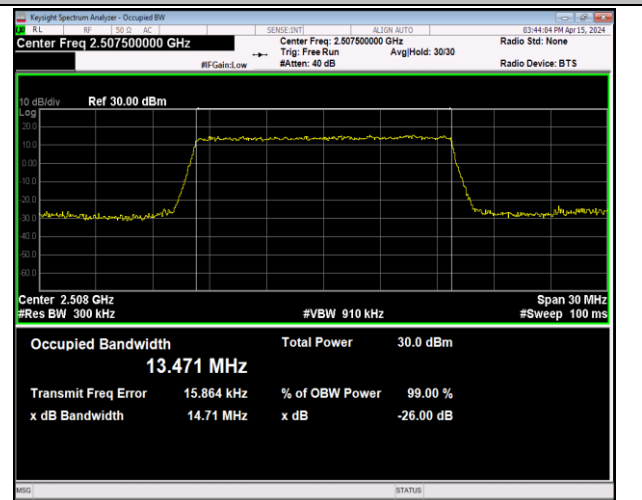

Band7-15MHz-QPSK-20825-75RB#0-PASS

Band7-15MHz-QPSK-21100-75RB#0-PASS

Band7-15MHz-QPSK-21375-75RB#0-PASS

Band7-15MHz-16QAM-20825-75RB#0-PASS

Band7-15MHz-16QAM-21100-75RB#0-PASS

Band7-15MHz-16QAM-21375-75RB#0-PASS