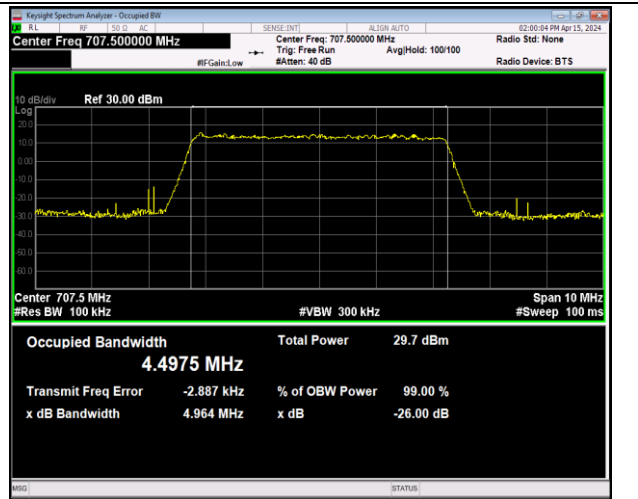

Band12-5MHz-16QAM-23155-25RB#0-PASS

Band12-5MHz-64QAM-23095-25RB#0-PASS