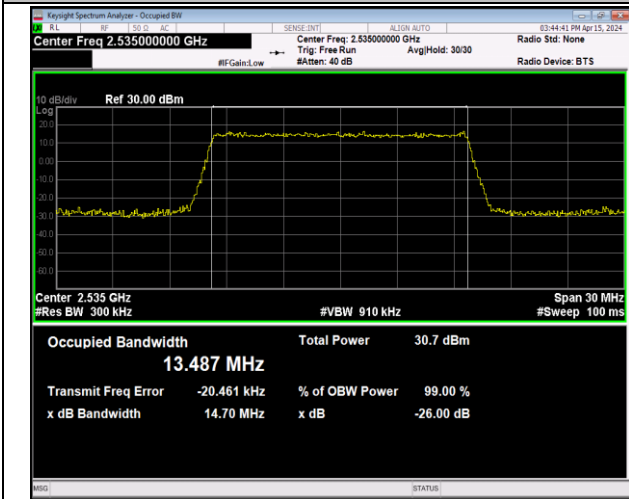

Band7-15MHz-QPSK-20825-75RB#0-PASS

Band7-15MHz-QPSK-21100-75RB#0-PASS

Band7-15MHz-QPSK-21375-75RB#0-PASS

Band7-15MHz-16QAM-20825-75RB#0-PASS

Band7-15MHz-16QAM-21100-75RB#0-PASS

Band7-15MHz-16QAM-21375-75RB#0-PASS