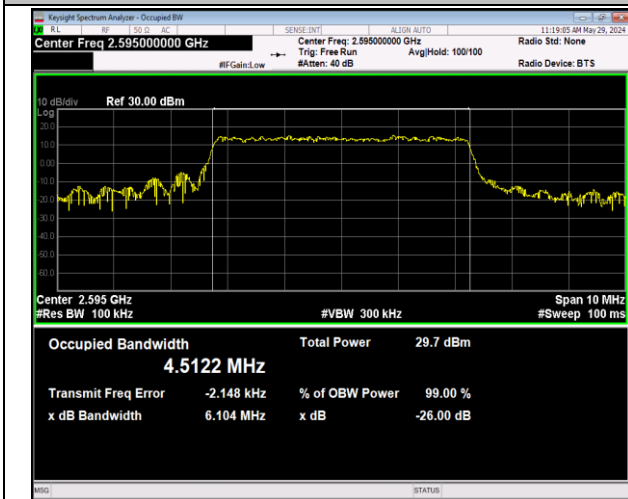

Band38-5MHz-QPSK-37775-25RB#0-PASS

Band38-5MHz-QPSK-38000-25RB#0-PASS

Band38-5MHz-QPSK-38225-25RB#0-PASS

Band38-5MHz-16QAM-37775-25RB#0-PASS

Band38-5MHz-16QAM-38000-25RB#0-PASS

Band38-5MHz-16QAM-38225-25RB#0-PASS