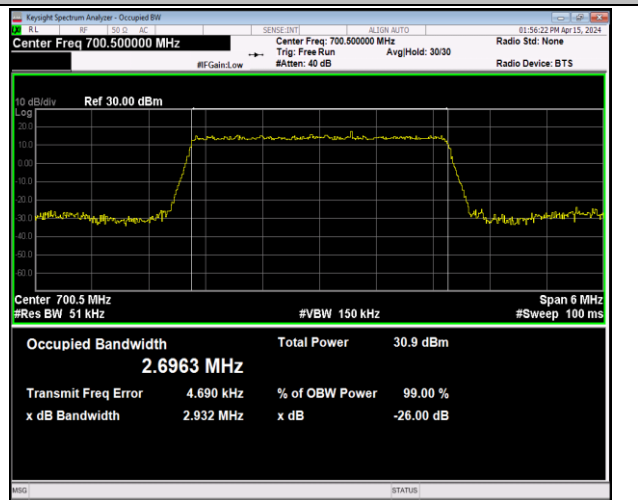

Band12-1.4MHz-64QAM-23095-6RB#0-PASS

Band12-3MHz-QPSK-23025-15RB#0-PASS