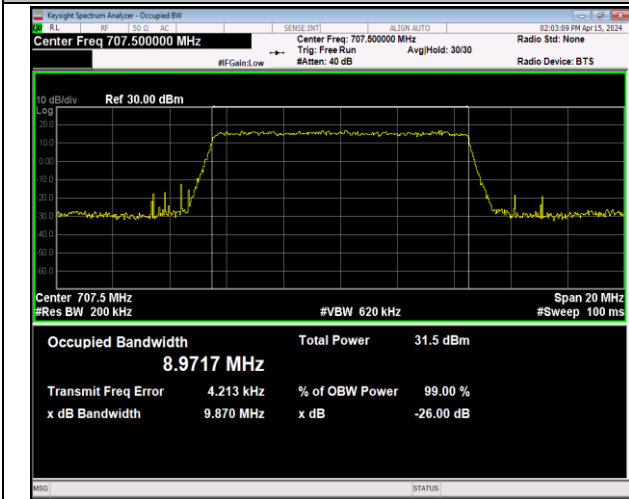

Band12-5MHz-64QAM-23035-25RB#0-PASS

Band12-5MHz-64QAM-23095-25RB#0-PASS

Band12-5MHz-64QAM-23155-25RB#0-PASS

Band12-10MHz-QPSK-23060-50RB#0-PASS

Band12-10MHz-QPSK-23095-50RB#0-PASS

Band12-10MHz-QPSK-23130-50RB#0-PASS