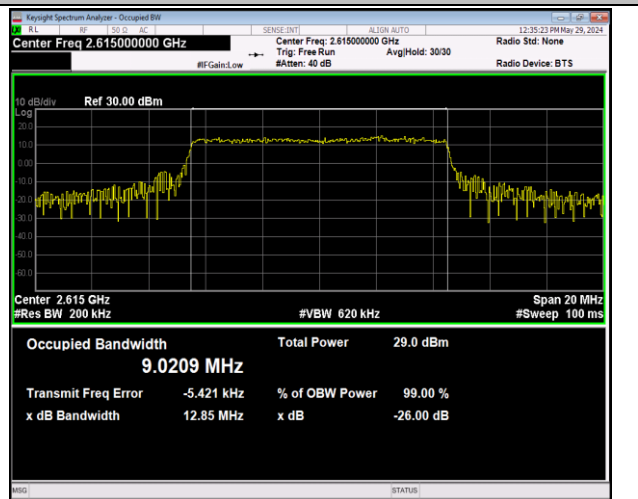

Band38-10MHz-16QAM-37800-50RB#0-PASS

Band38-10MHz-16QAM-38000-50RB#0-PASS

Band38-10MHz-16QAM-38200-50RB#0-PASS

Band38-10MHz-64QAM-37800-50RB#0-PASS

Band38-10MHz-64QAM-38000-50RB#0-PASS

Band38-10MHz-64QAM-38200-50RB#0-PASS