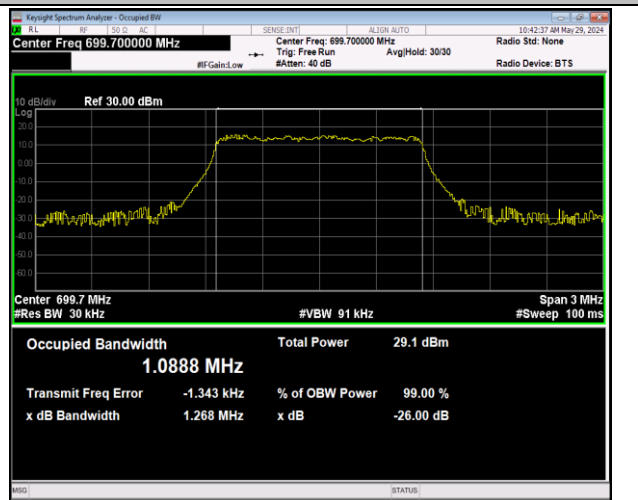

Band12-1.4MHz-QPSK-23095-6RB#0-PASS

Band12-1.4MHz-16QAM-23017-6RB#0-PASS