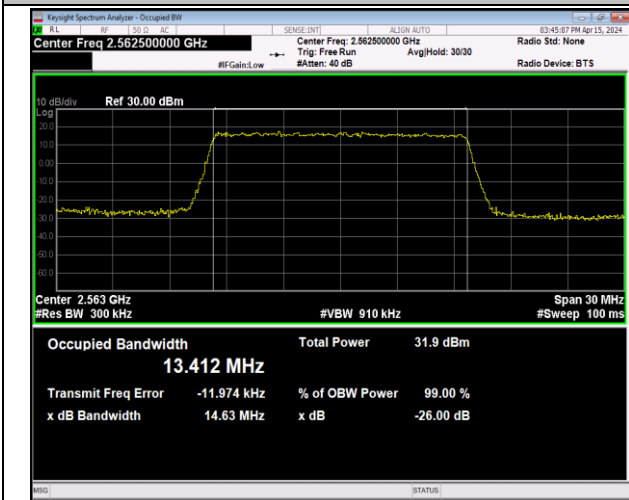

Band7-15MHz-QPSK-20825-75RB#0-PASS

Band7-15MHz-QPSK-21100-75RB#0-PASS

Band7-15MHz-QPSK-21375-75RB#0-PASS

Band7-15MHz-16QAM-20825-75RB#0-PASS

Band7-15MHz-16QAM-21100-75RB#0-PASS

Band7-15MHz-16QAM-21375-75RB#0-PASS