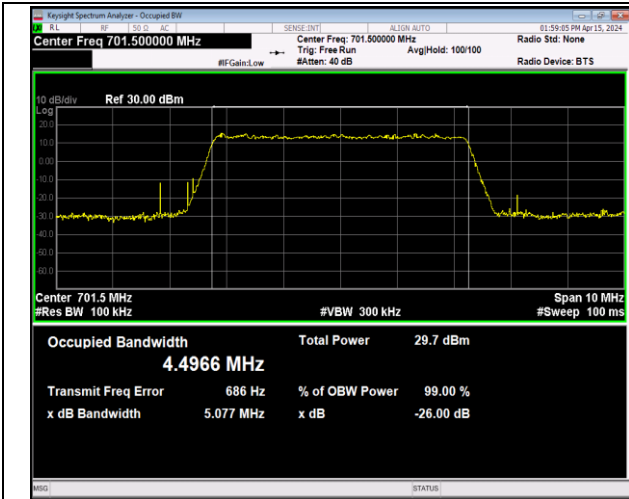

Band12-5MHz-QPSK-23035-25RB#0-PASS

Band12-5MHz-QPSK-23095-25RB#0-PASS

Band12-5MHz-QPSK-23155-25RB#0-PASS

Band12-5MHz-16QAM-23035-25RB#0-PASS

Band12-5MHz-16QAM-23095-25RB#0-PASS

Band12-5MHz-16QAM-23155-25RB#0-PASS