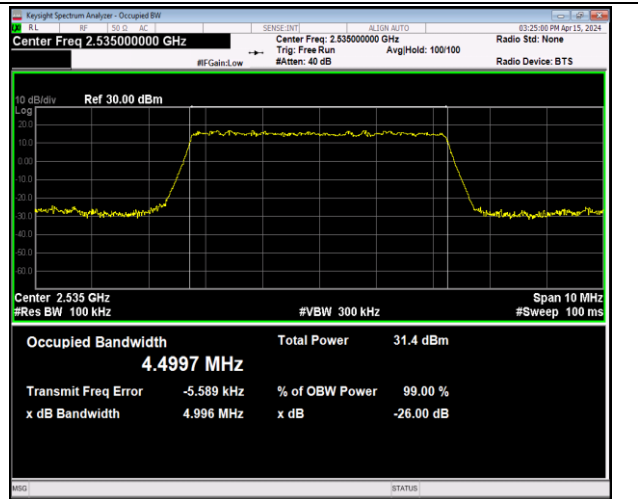

Band5-10MHz-64QAM-20600-50RB#0-PASS

Band7-5MHz-QPSK-21100-25RB#0-PASS