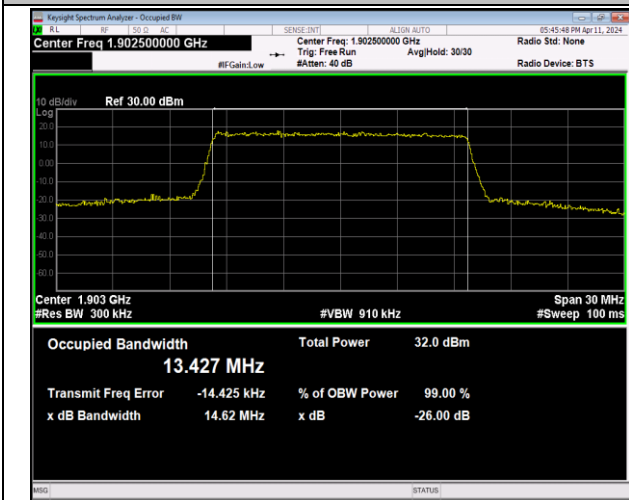

Band2-15MHz-QPSK-18675-75RB#0-PASS

Band2-15MHz-QPSK-18900-75RB#0-PASS

Band2-15MHz-QPSK-19125-75RB#0-PASS

Band2-15MHz-16QAM-18675-75RB#0-PASS

Band2-15MHz-16QAM-18900-75RB#0-PASS

Band2-15MHz-16QAM-19125-75RB#0-PASS