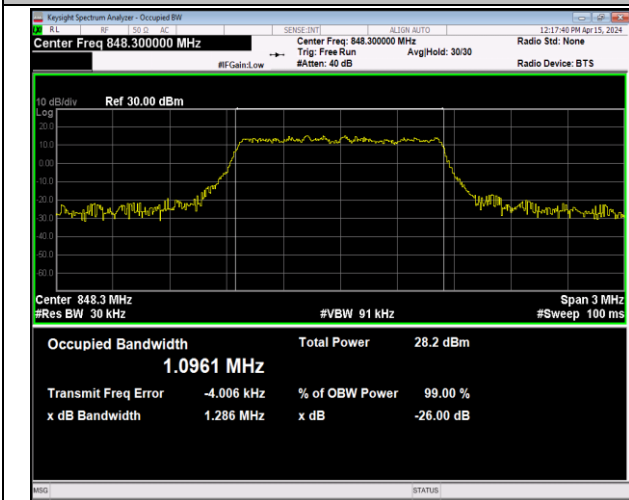

Band5-1.4MHz-64QAM-20407-6RB#0-PASS

Band5-1.4MHz-64QAM-20643-6RB#0-PASS