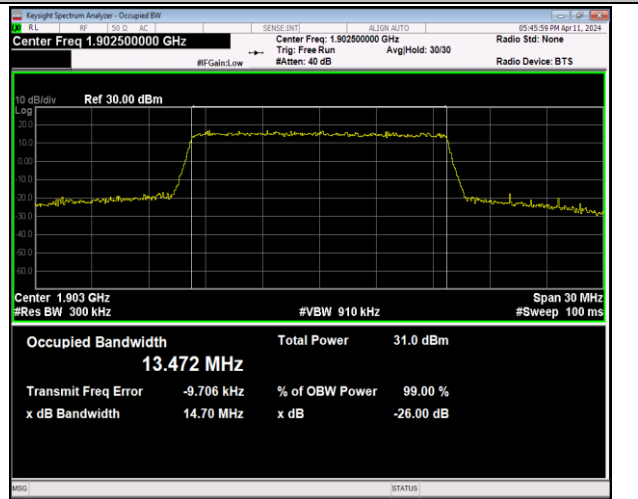

Band2-15MHz-QPSK-18675-75RB#0-PASS

Band2-15MHz-QPSK-18900-75RB#0-PASS

Band2-15MHz-QPSK-19125-75RB#0-PASS

Band2-15MHz-16QAM-18675-75RB#0-PASS

Band2-15MHz-16QAM-18900-75RB#0-PASS

Band2-15MHz-16QAM-19125-75RB#0-PASS