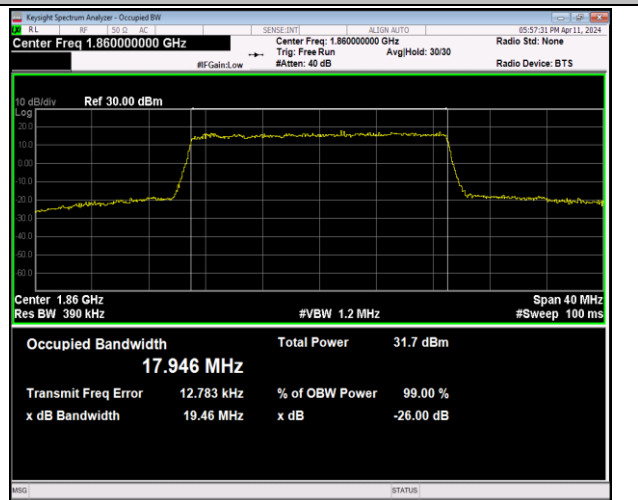

Band2-15MHz-64QAM-18900-75RB#0-PASS

Band2-20MHz-QPSK-18700-100RB#0-PASS