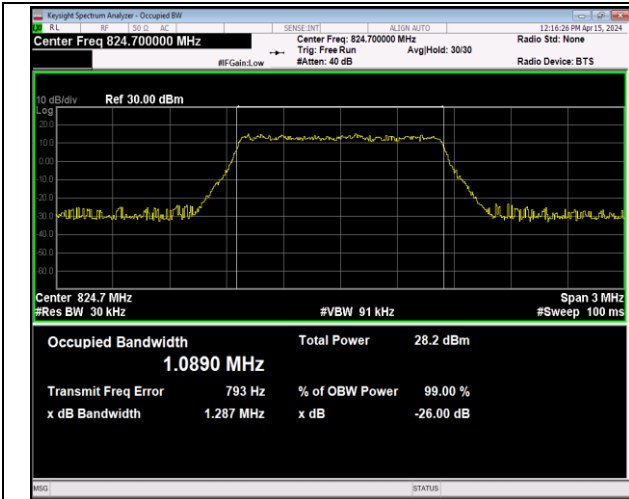

Band5-1.4MHz-QPSK-20407-6RB#0-PASS

Band5-1.4MHz-QPSK-20525-6RB#0-PASS

Band5-1.4MHz-QPSK-20643-6RB#0-PASS

Band5-1.4MHz-16QAM-20407-6RB#0-PASS

Band5-1.4MHz-16QAM-20525-6RB#0-PASS

Band5-1.4MHz-16QAM-20643-6RB#0-PASS