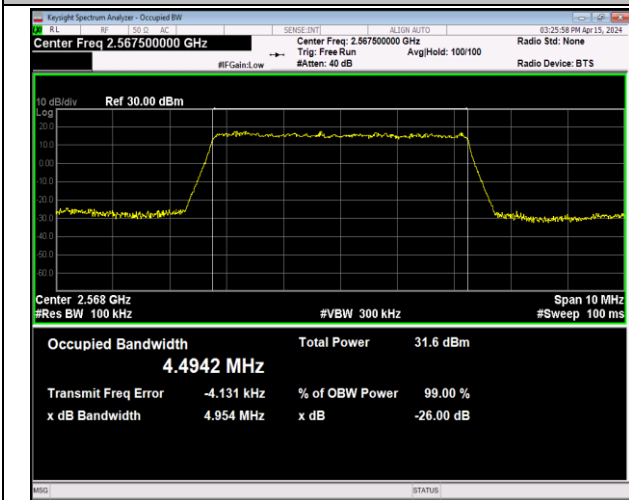

Band7-5MHz-QPSK-20775-25RB#0-PASS

Band7-5MHz-QPSK-21425-25RB#0-PASS