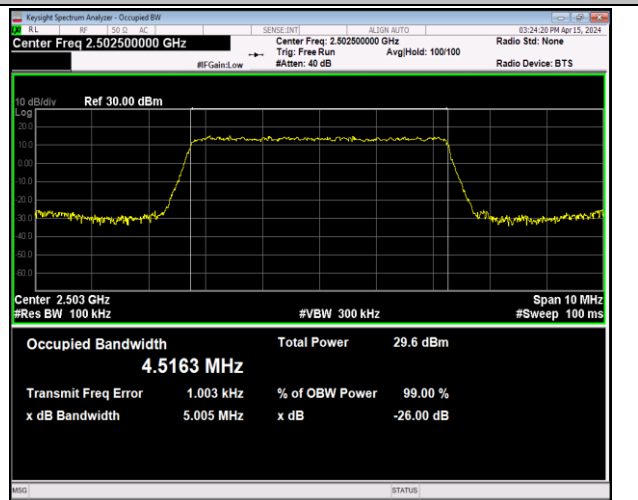

Band7-5MHz-QPSK-21100-25RB#0-PASS

Band7-5MHz-16QAM-20775-25RB#0-PASS