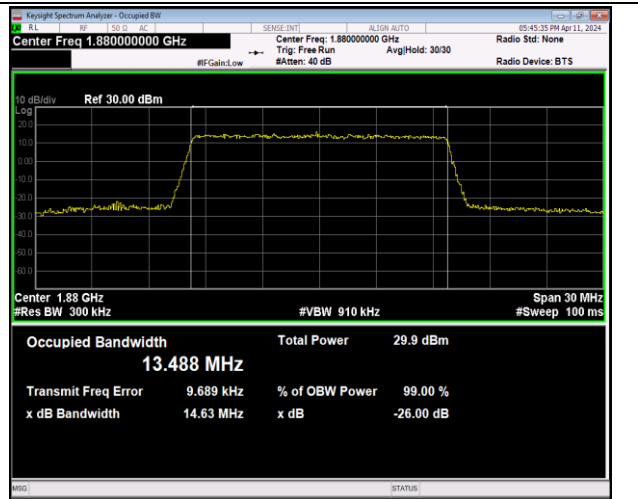

Band2-15MHz-16QAM-19125-75RB#0-PASS

Band2-15MHz-64QAM-18900-75RB#0-PASS