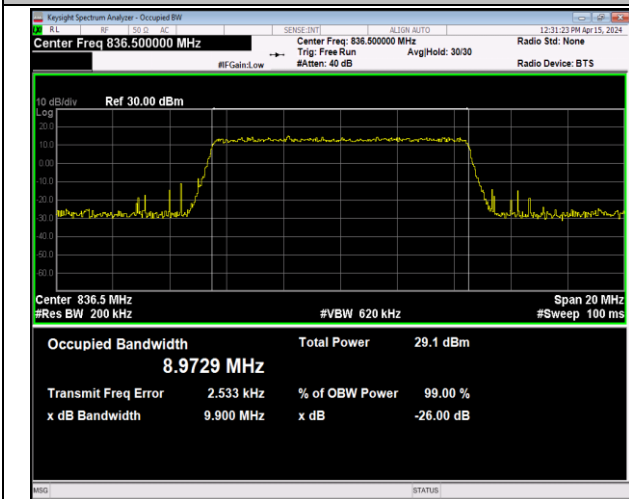

Band5-10MHz-16QAM-20450-50RB#0-PASS

Band5-10MHz-16QAM-20525-50RB#0-PASS

Band5-10MHz-16QAM-20600-50RB#0-PASS

Band5-10MHz-64QAM-20450-50RB#0-PASS

Band5-10MHz-64QAM-20525-50RB#0-PASS

Band5-10MHz-64QAM-20600-50RB#0-PASS