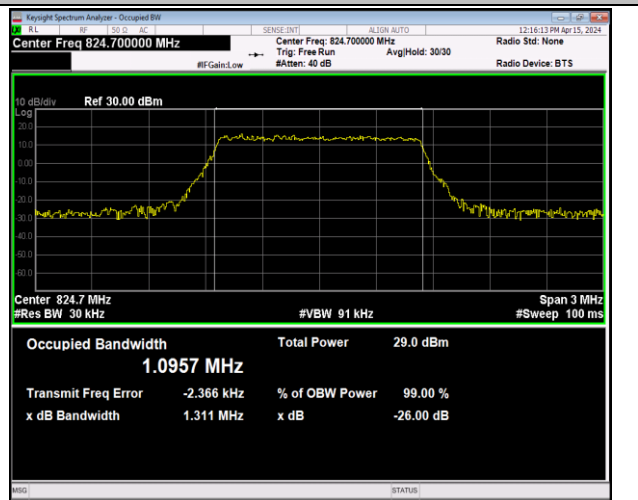

Band5-1.4MHz-QPSK-20525-6RB#0-PASS

Band5-1.4MHz-16QAM-20407-6RB#0-PASS