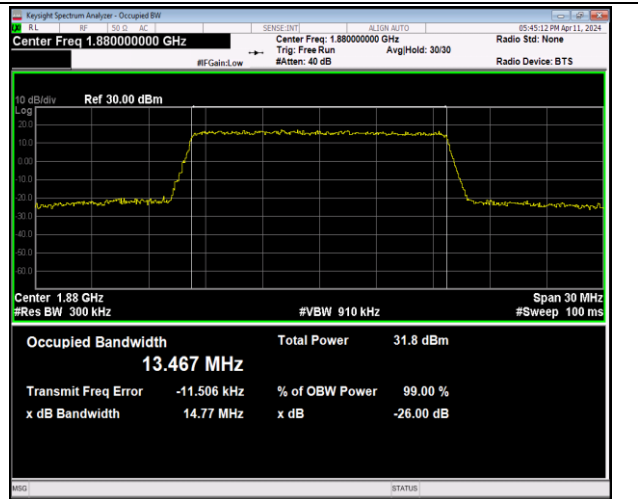

Band2-15MHz-QPSK-18675-75RB#0-PASS

Band2-15MHz-QPSK-18900-75RB#0-PASS

Band2-15MHz-QPSK-19125-75RB#0-PASS

Band2-15MHz-16QAM-18675-75RB#0-PASS

Band2-15MHz-16QAM-18900-75RB#0-PASS

Band2-15MHz-16QAM-19125-75RB#0-PASS