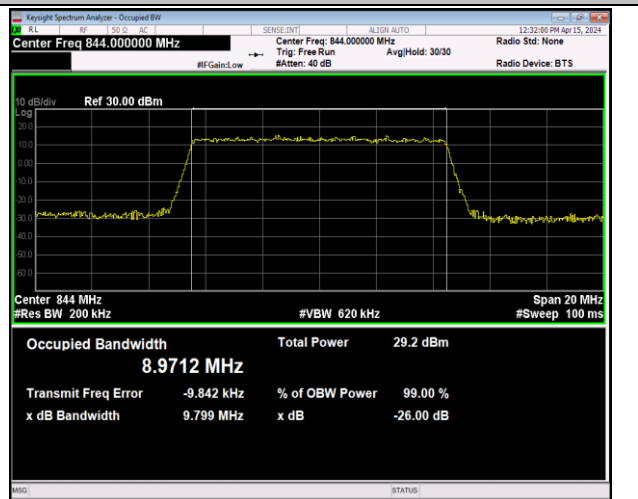

Band5-10MHz-16QAM-20450-50RB#0-PASS

Band5-10MHz-16QAM-20525-50RB#0-PASS

Band5-10MHz-16QAM-20600-50RB#0-PASS

Band5-10MHz-64QAM-20450-50RB#0-PASS

Band5-10MHz-64QAM-20525-50RB#0-PASS

Band5-10MHz-64QAM-20600-50RB#0-PASS