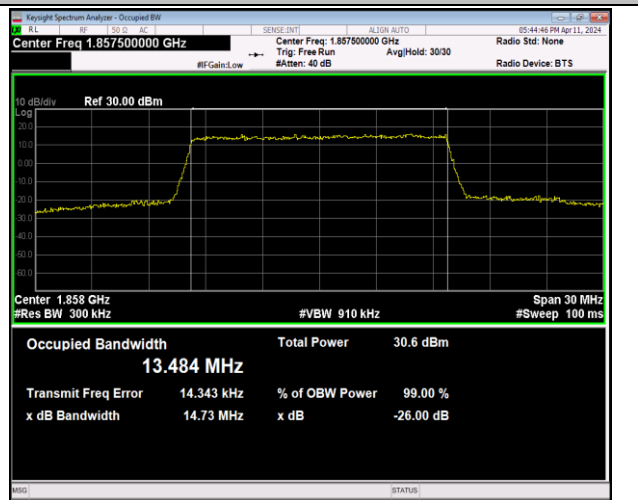

Band2-15MHz-QPSK-18675-75RB#0-PASS

Band2-15MHz-QPSK-18900-75RB#0-PASS

Band2-15MHz-QPSK-19125-75RB#0-PASS

Band2-15MHz-16QAM-18675-75RB#0-PASS

Band2-15MHz-16QAM-18900-75RB#0-PASS

Band2-15MHz-16QAM-19125-75RB#0-PASS