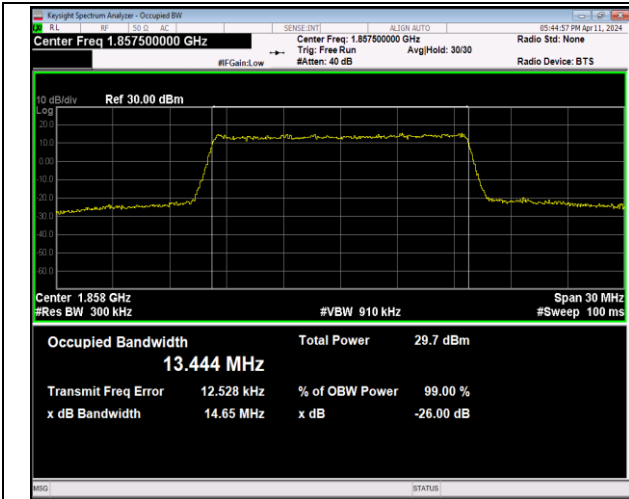

Band2-15MHz-QPSK-18675-75RB#0-PASS

Band2-15MHz-QPSK-18900-75RB#0-PASS

Band2-15MHz-QPSK-19125-75RB#0-PASS

Band2-15MHz-16QAM-18675-75RB#0-PASS

Band2-15MHz-16QAM-18900-75RB#0-PASS

Band2-15MHz-16QAM-19125-75RB#0-PASS