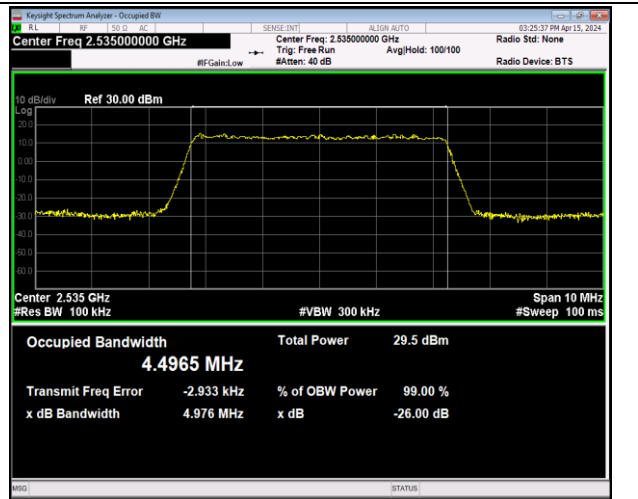

Band7-5MHz-16QAM-21425-25RB#0-PASS

Band7-5MHz-64QAM-21100-25RB#0-PASS