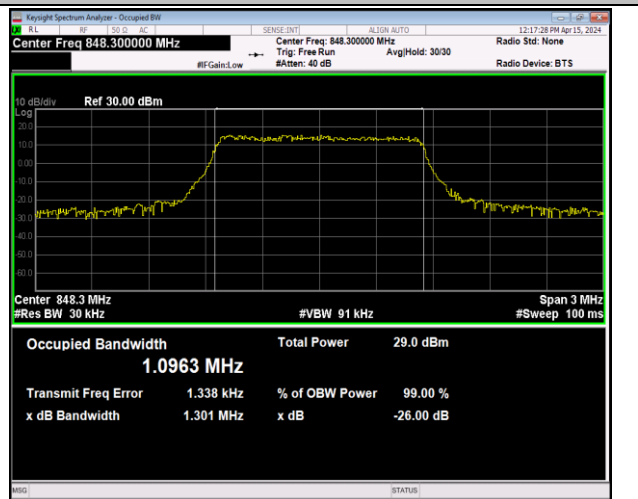

Band5-1.4MHz-QPSK-20407-6RB#0-PASS

Band5-1.4MHz-QPSK-20525-6RB#0-PASS

Band5-1.4MHz-QPSK-20643-6RB#0-PASS

Band5-1.4MHz-16QAM-20407-6RB#0-PASS

Band5-1.4MHz-16QAM-20525-6RB#0-PASS

Band5-1.4MHz-16QAM-20643-6RB#0-PASS