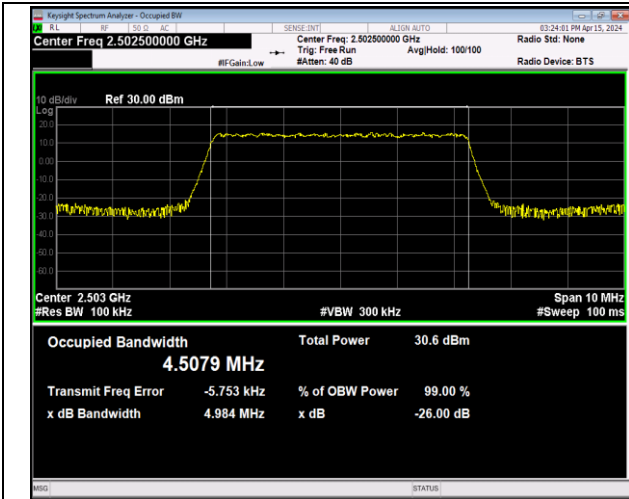

Band5-10MHz-16QAM-20450-50RB#0-PASS

Band5-10MHz-16QAM-20525-50RB#0-PASS

Band5-10MHz-16QAM-20600-50RB#0-PASS

Band5-10MHz-64QAM-20450-50RB#0-PASS

Band5-10MHz-64QAM-20525-50RB#0-PASS

Band5-10MHz-64QAM-20600-50RB#0-PASS