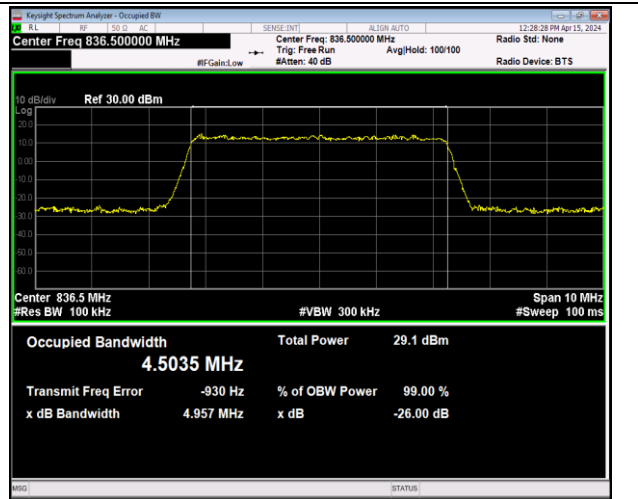

Band5-5MHz-16QAM-20625-25RB#0-PASS

Band5-5MHz-64QAM-20525-25RB#0-PASS