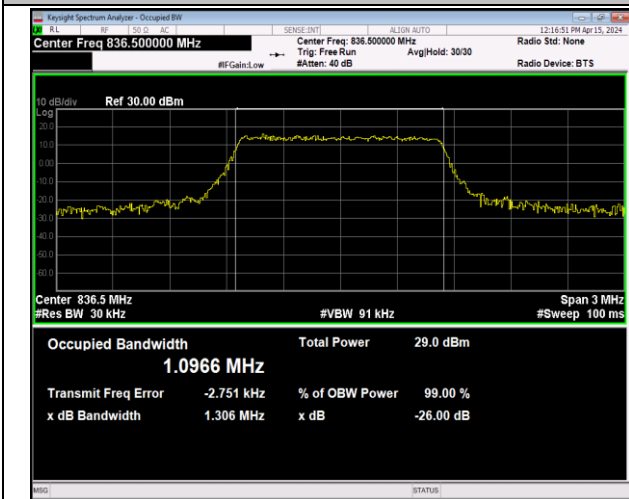

Band5-1.4MHz-QPSK-20407-6RB#0-PASS

Band5-1.4MHz-QPSK-20525-6RB#0-PASS

Band5-1.4MHz-QPSK-20643-6RB#0-PASS

Band5-1.4MHz-16QAM-20407-6RB#0-PASS

Band5-1.4MHz-16QAM-20525-6RB#0-PASS

Band5-1.4MHz-16QAM-20643-6RB#0-PASS