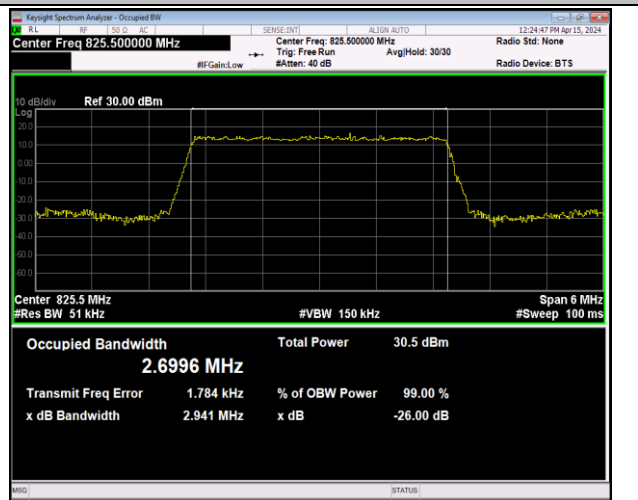

Band5-1.4MHz-64QAM-20525-6RB#0-PASS

Band5-3MHz-QPSK-20415-15RB#0-PASS