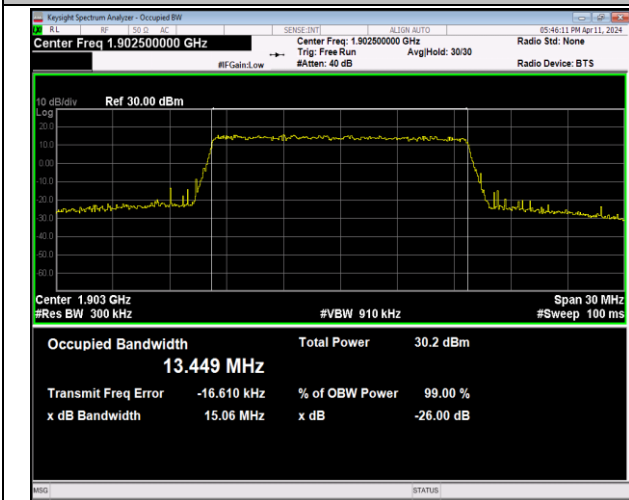

Band2-15MHz-64QAM-18675-75RB#0-PASS

Band2-15MHz-64QAM-19125-75RB#0-PASS