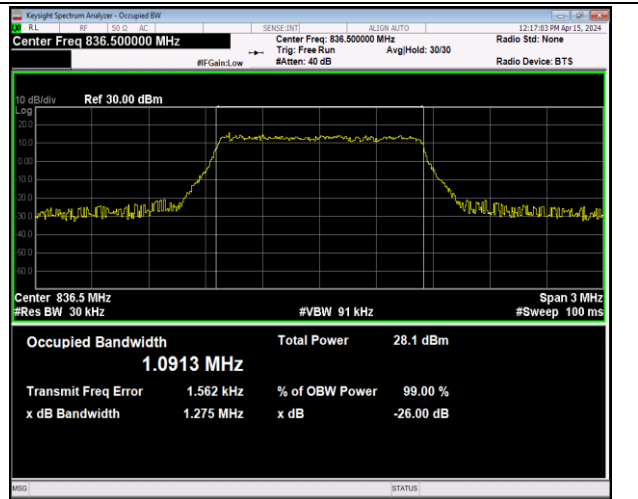

Band5-1.4MHz-16QAM-20643-6RB#0-PASS

Band5-1.4MHz-64QAM-20525-6RB#0-PASS