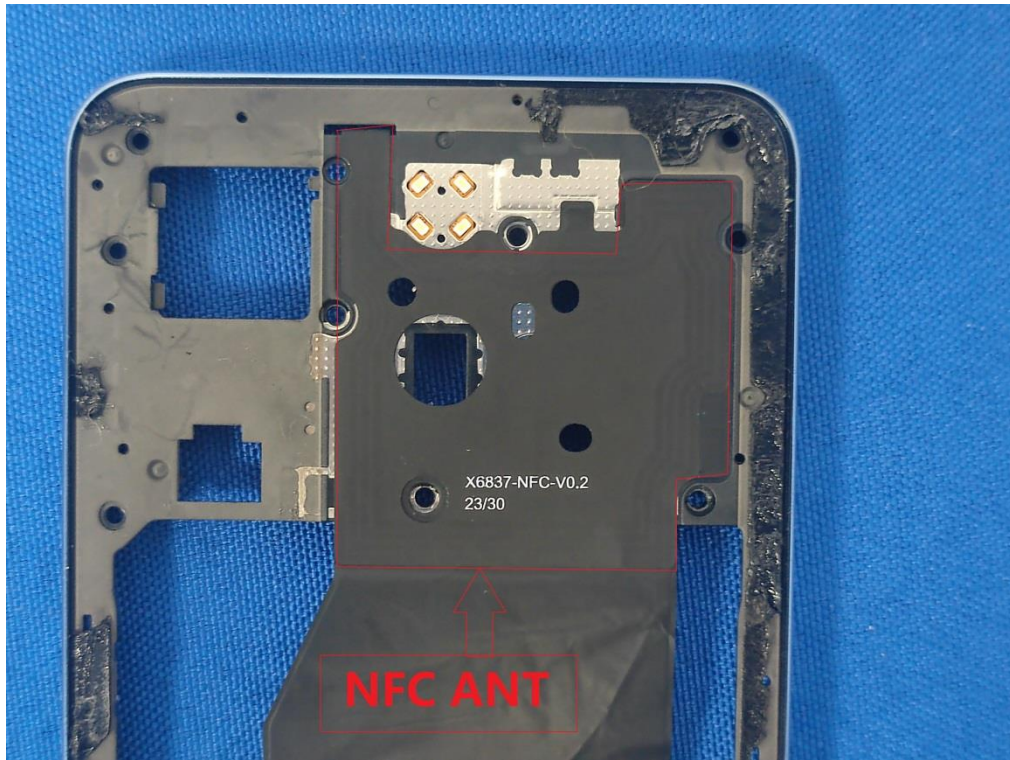

EUT Photos (Model: X6837)

EUT Antenna Locations

SAR Test Setup Photos

Head

Right Cheek

Right Tilted

Left Cheek

Left Tilted

Body

Front side (10mm)

Back side(10mm)

Top side(10mm)

Left side(10mm)

Right side(10mm)