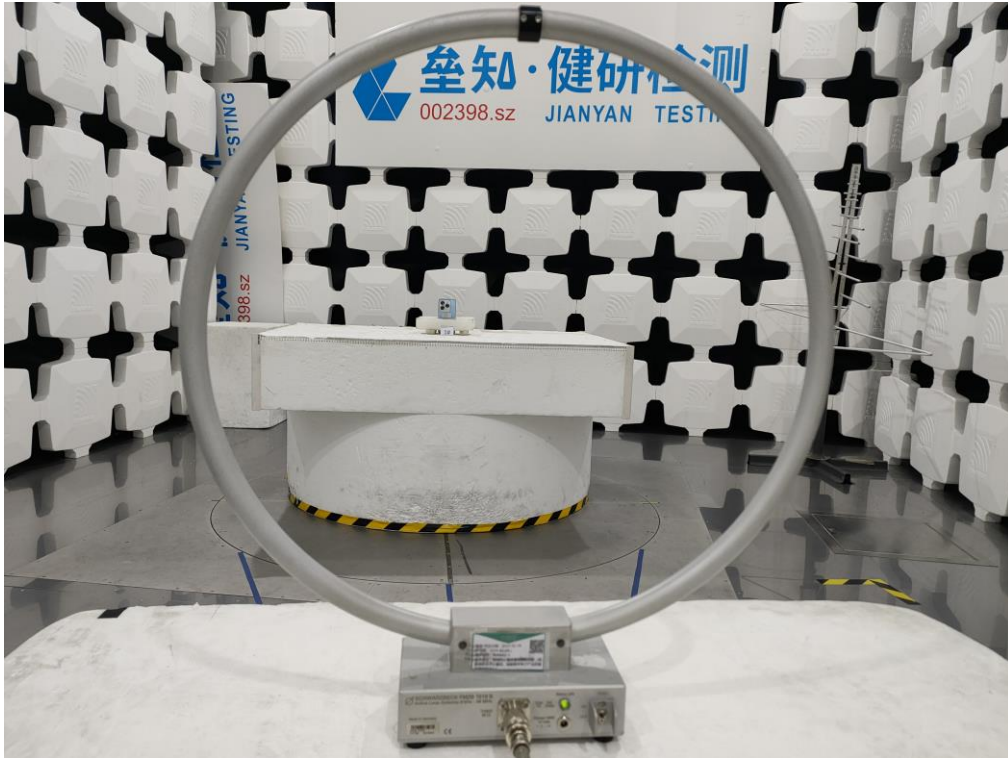

# NFC Setup Photos

Radiated Spurious Emission  
9KHz ~ 30MHz

30MHz ~ 1GHz

**Conducted Emission**

-----End-----