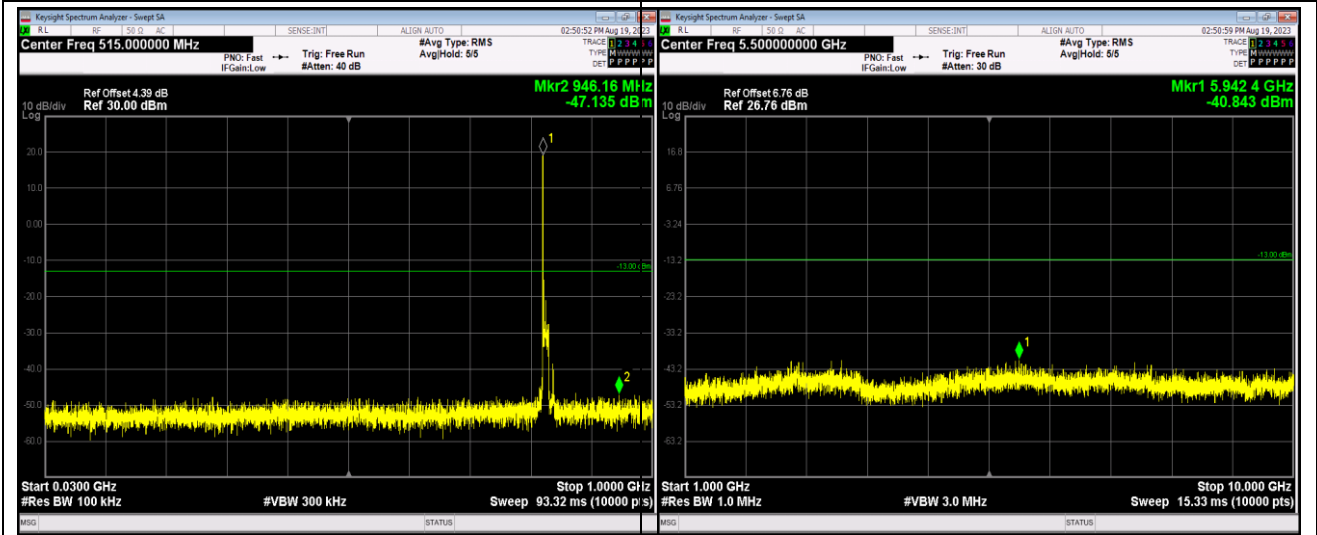

Band5-1.4MHz-64QAM-20525-1RB#0-Range1:30~1000MHz

Band5-1.4MHz-64QAM-20525-1RB#0-Range2:1000~10000MHz

Band5-1.4MHz-64QAM-20643-1RB#0-Range1:30~1000MHz

Band5-1.4MHz-64QAM-20643-1RB#0-Range2:1000~10000MHz

Band5-10MHz-16QAM-20450-1RB#0-Range1:30~1000MHz

Band5-10MHz-16QAM-20450-1RB#0-Range2:1000~10000MHz

Band5-10MHz-16QAM-20525-1RB#0-Range1:30~1000MHz

Band5-10MHz-16QAM-20525-1RB#0-Range2:1000~10000MHz

Band5-10MHz-64QAM-20600-1RB#0-Range1:30~1000MHz

Band5-10MHz-64QAM-20600-1RB#0-Range2:1000~10000MHz