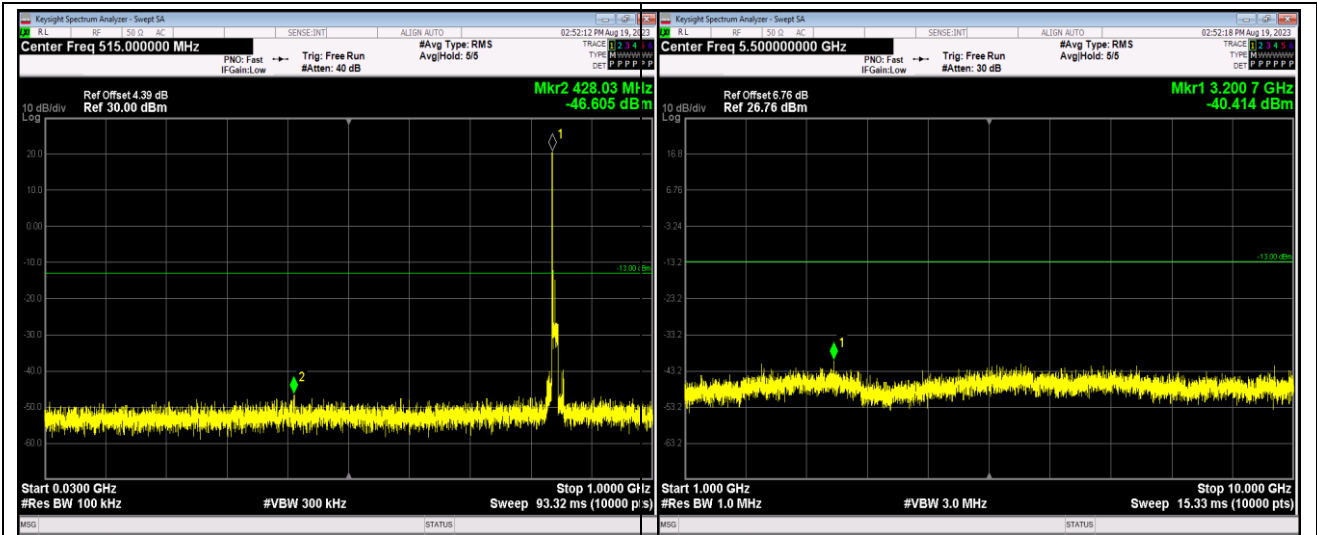

Band5-1.4MHz-64QAM-20525-1RB#0-Range1:30~1000MHz

Band5-1.4MHz-64QAM-20525-1RB#0-Range2:1000~10000MHz

Band5-1.4MHz-64QAM-20643-1RB#0-Range1:30~1000MHz

Band5-1.4MHz-64QAM-20643-1RB#0-Range2:1000~10000MHz

Band5-10MHz-16QAM-20450-1RB#0-Range1:30~1000MHz

Band5-10MHz-16QAM-20450-1RB#0-Range2:1000~10000MHz

Band5-10MHz-16QAM-20525-1RB#0-Range1:30~1000MHz

Band5-10MHz-16QAM-20525-1RB#0-Range2:1000~10000MHz

Band5-10MHz-64QAM-20600-1RB#0-Range1:30~1000MHz

Band5-10MHz-64QAM-20600-1RB#0-Range2:1000~10000MHz