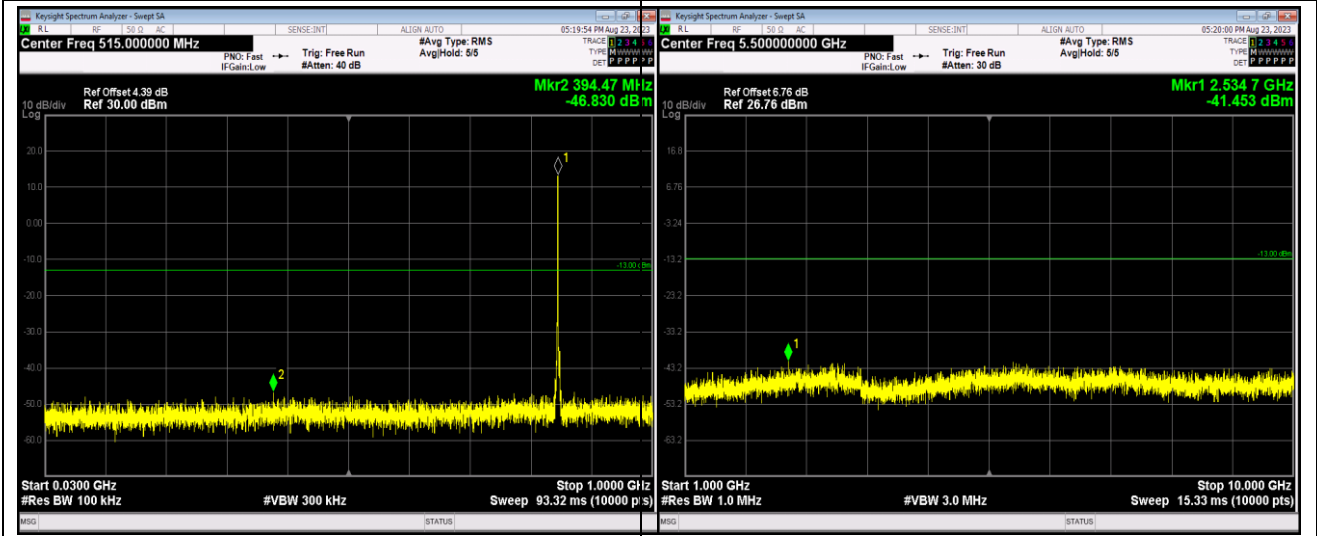

Band5-1.4MHz-64QAM-20525-1RB#0-Range1:30~1000MHz

Band5-1.4MHz-64QAM-20525-1RB#0-Range2:1000~10000MHz

Band5-1.4MHz-64QAM-20643-1RB#0-Range1:30~1000MHz

Band5-1.4MHz-64QAM-20643-1RB#0-Range2:1000~10000MHz

Band5-10MHz-16QAM-20450-1RB#0-Range1:30~1000MHz

Band5-10MHz-16QAM-20450-1RB#0-Range2:1000~10000MHz

Band5-10MHz-16QAM-20525-1RB#0-Range1:30~1000MHz

Band5-10MHz-16QAM-20525-1RB#0-Range2:1000~10000MHz

Band5-10MHz-64QAM-20600-1RB#0-Range1:30~1000MHz

Band5-10MHz-64QAM-20600-1RB#0-Range2:1000~10000MHz