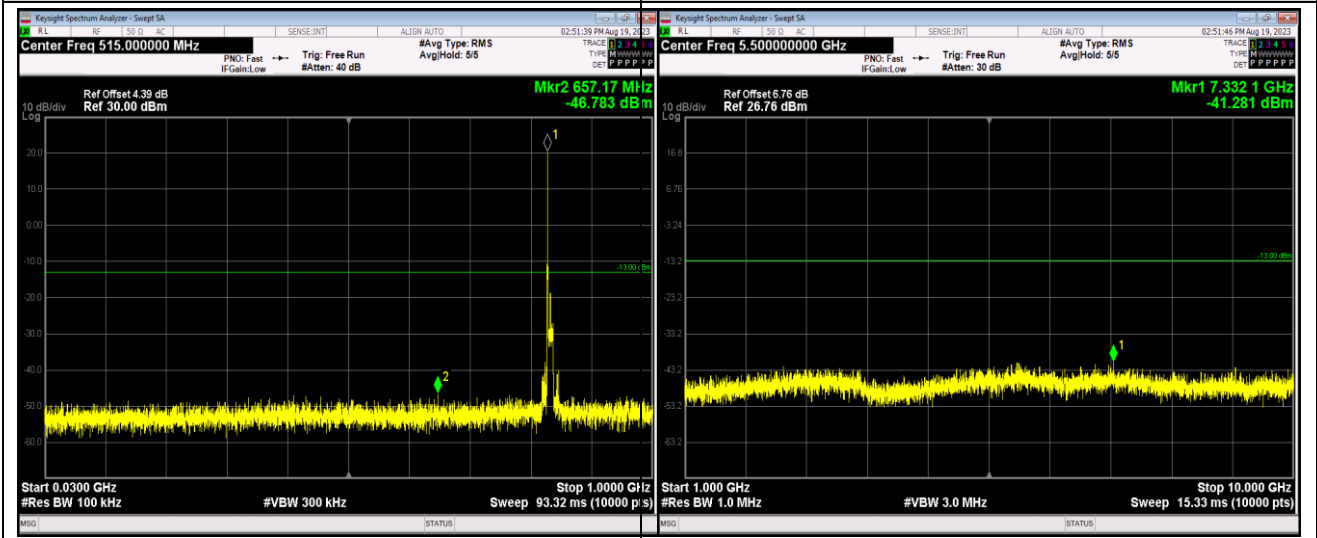

Band5-1.4MHz-64QAM-20525-1RB#0-Range1:30~1000MHz

Band5-1.4MHz-64QAM-20525-1RB#0-Range2:1000~10000MHz

Band5-1.4MHz-64QAM-20643-1RB#0-Range1:30~1000MHz

Band5-1.4MHz-64QAM-20643-1RB#0-Range2:1000~10000MHz

Band5-10MHz-16QAM-20450-1RB#0-Range1:30~1000MHz

Band5-10MHz-16QAM-20450-1RB#0-Range2:1000~10000MHz

Band5-10MHz-16QAM-20525-1RB#0-Range1:30~1000MHz

Band5-10MHz-16QAM-20525-1RB#0-Range2:1000~10000MHz

Band5-10MHz-64QAM-20600-1RB#0-Range1:30~1000MHz

Band5-10MHz-64QAM-20600-1RB#0-Range2:1000~10000MHz