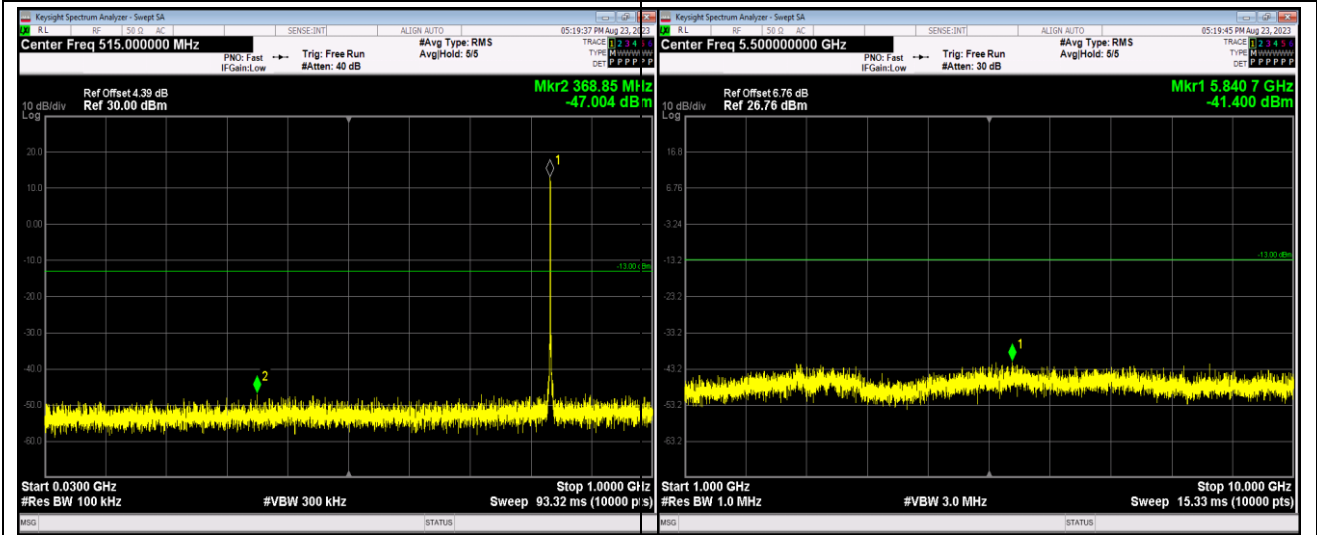

Band5-1.4MHz-64QAM-20525-1RB#0-Range1:30~1000MHz

Band5-1.4MHz-64QAM-20525-1RB#0-Range2:1000~10000MHz

Band5-1.4MHz-64QAM-20643-1RB#0-Range1:30~1000MHz

Band5-1.4MHz-64QAM-20643-1RB#0-Range2:1000~10000MHz

Band5-10MHz-16QAM-20450-1RB#0-Range1:30~1000MHz

Band5-10MHz-16QAM-20450-1RB#0-Range2:1000~10000MHz

Band5-10MHz-16QAM-20525-1RB#0-Range1:30~1000MHz

Band5-10MHz-16QAM-20525-1RB#0-Range2:1000~10000MHz

Band5-10MHz-64QAM-20600-1RB#0-Range1:30~1000MHz

Band5-10MHz-64QAM-20600-1RB#0-Range2:1000~10000MHz