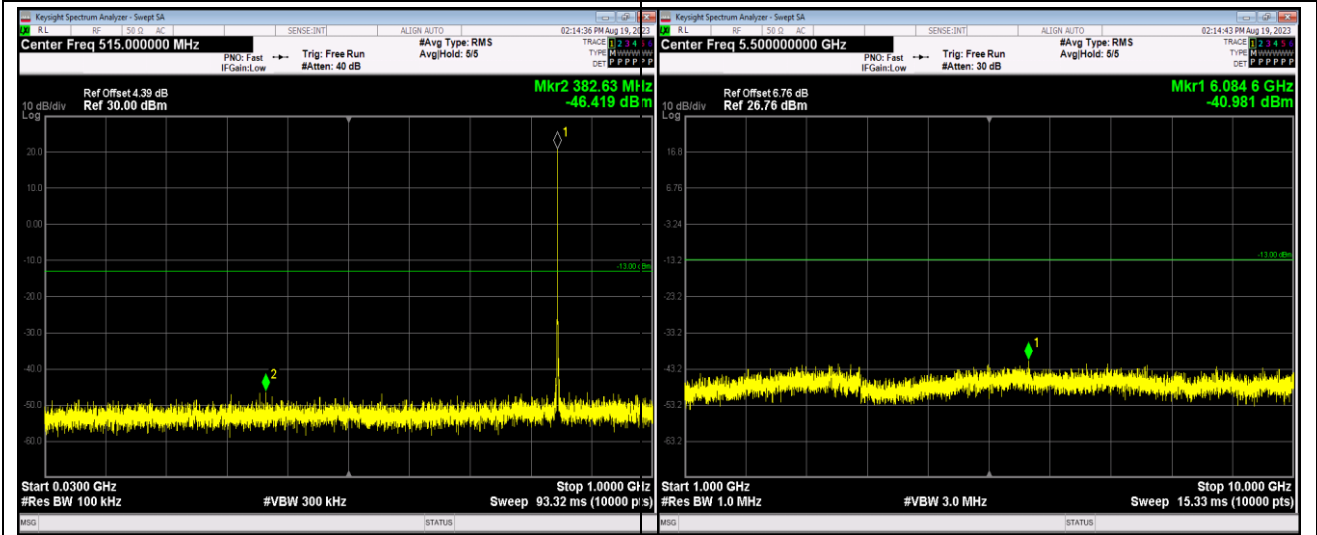

Band5-1.4MHz-QPSK-20643-1RB#0-Range1:30~1000MHz

Band5-1.4MHz-16QAM-20407-1RB#0-Range2:1000~10000MHz

Band5-1.4MHz-QPSK-20643-1RB#0-Range2:1000~10000MHz

Band5-1.4MHz-16QAM-20407-1RB#0-Range1:30~1000MHz