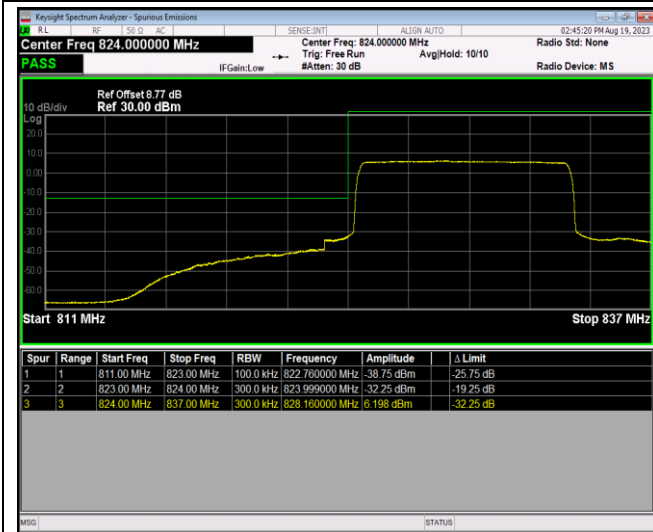

Band5-10MHz-QPSK-20450-50RB#0

Band5-10MHz-QPSK-20600-1RB#49