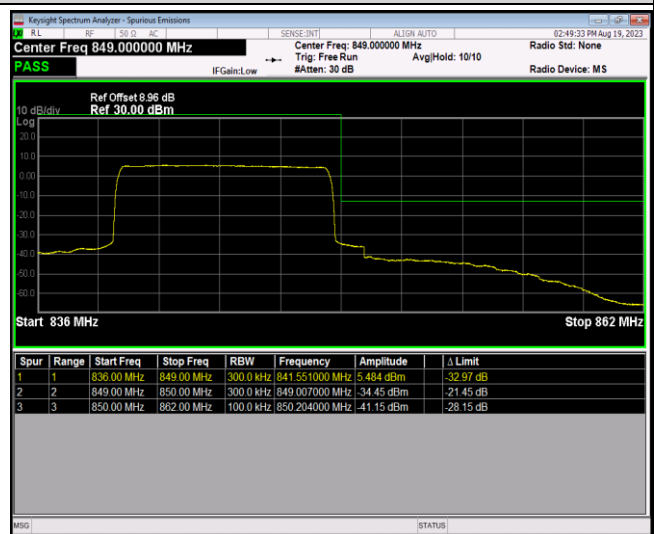

Band5-10MHz-16QAM-20600-1RB#0

Band5-10MHz-16QAM-20600-1RB#49

Band5-10MHz-16QAM-20600-50RB#0

Band5-10MHz-64QAM-20450-1RB#0

Band5-10MHz-64QAM-20450-1RB#49

Band5-10MHz-64QAM-20450-50RB#0

Band5-10MHz-64QAM-20600-1RB#0