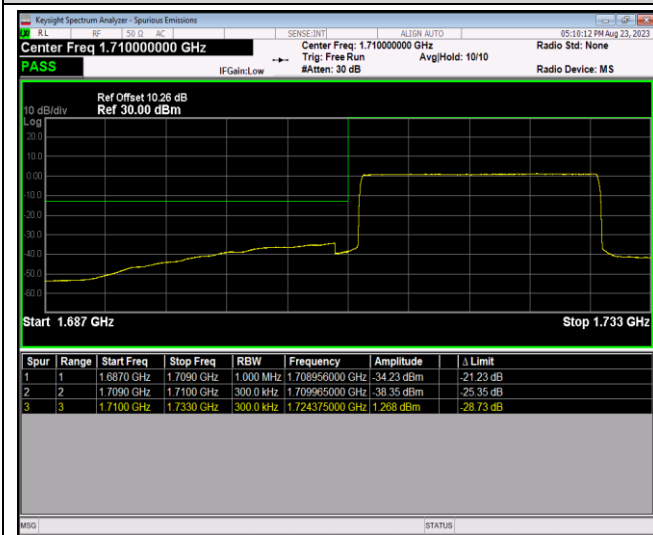

Band4-20MHz-16QAM-20300-1RB#99

Band4-20MHz-16QAM-20300-100RB#0

Band4-20MHz-64QAM-20050-1RB#0

Band4-20MHz-64QAM-20050-1RB#99

Band4-20MHz-64QAM-20050-100RB#0

Band4-20MHz-64QAM-20300-1RB#0

Band4-20MHz-64QAM-20300-1RB#99