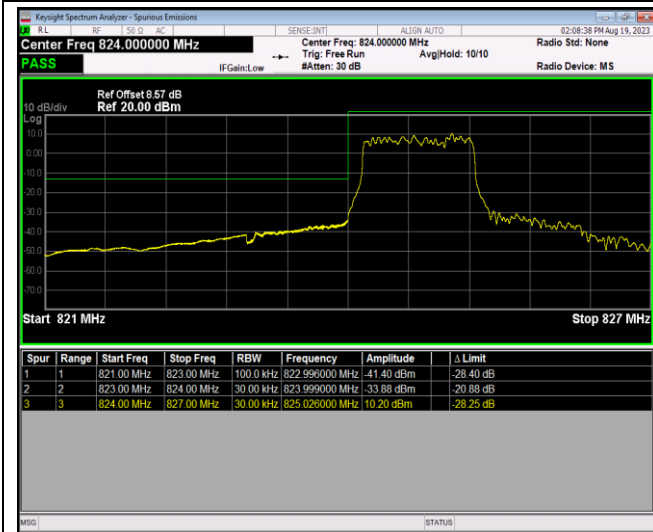

Band4-20MHz-64QAM-20300-100RB#0

Band5-1.4MHz-QPSK-20407-1RB#0

Band5-1.4MHz-QPSK-20407-1RB#5

Band5-1.4MHz-QPSK-20407-6RB#0

Band5-1.4MHz-QPSK-20643-1RB#0

Band5-1.4MHz-QPSK-20643-1RB#5

Band5-1.4MHz-QPSK-20643-6RB#0