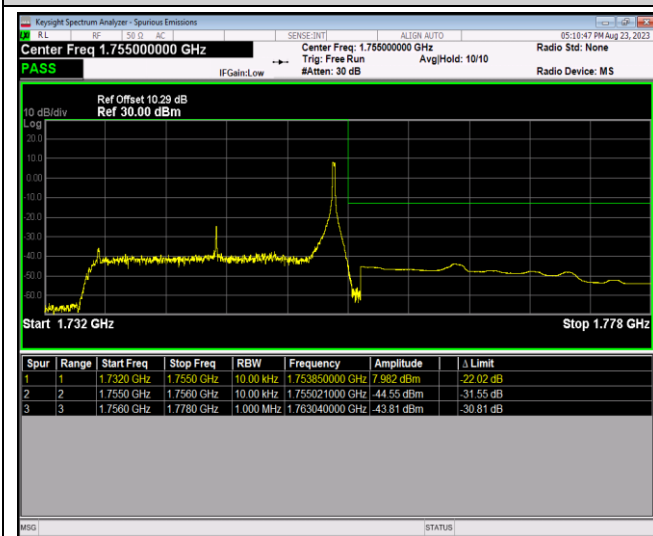

Band4-20MHz-64QAM-20300-1RB#99

Band5-1.4MHz-QPSK-20407-1RB#0