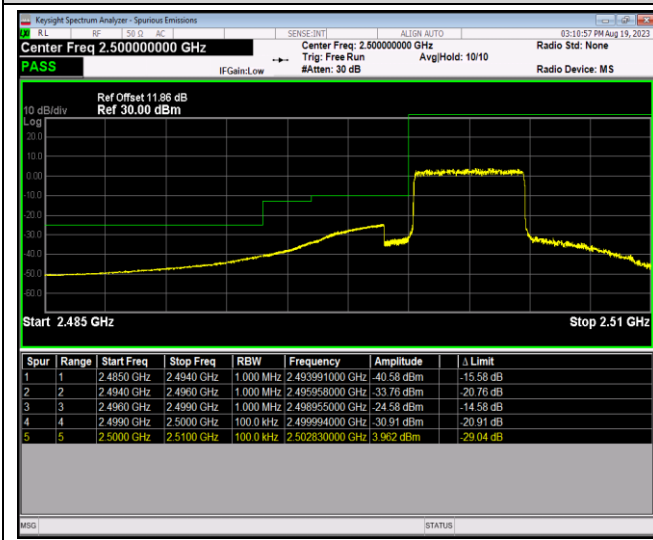

Band7-5MHz-16QAM-20775-25RB#0

Band7-5MHz-16QAM-21425-1RB#24