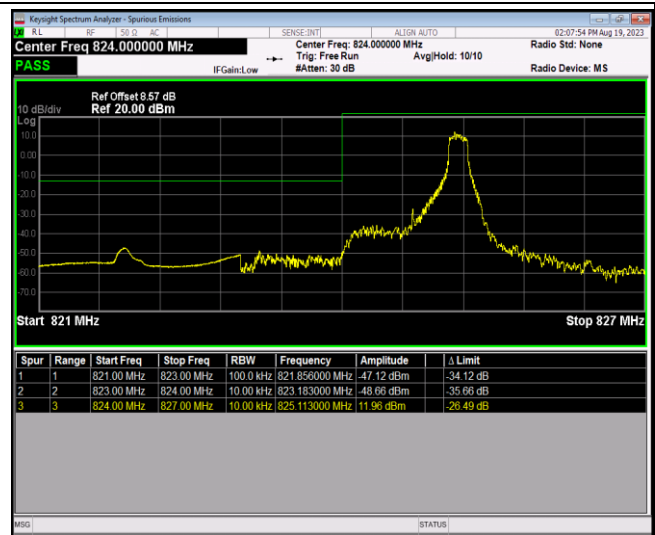

Band5-1.4MHz-16QAM-20407-1RB#5

Band5-1.4MHz-16QAM-20643-1RB#0