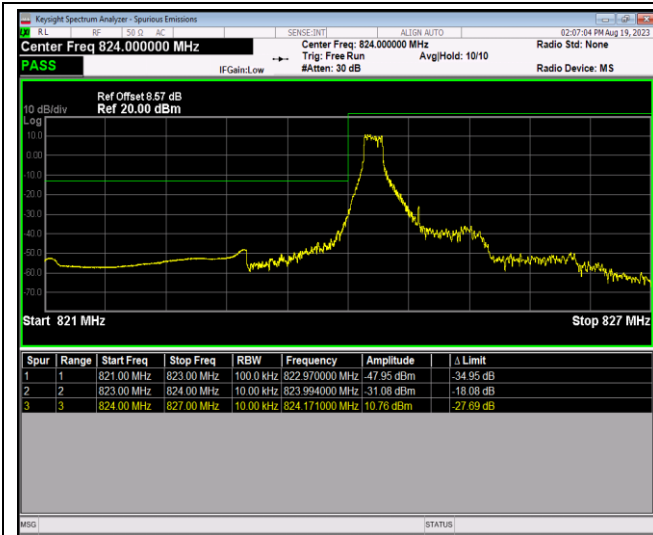

Band5-1.4MHz-16QAM-20407-1RB#0

Band5-1.4MHz-16QAM-20407-6RB#0