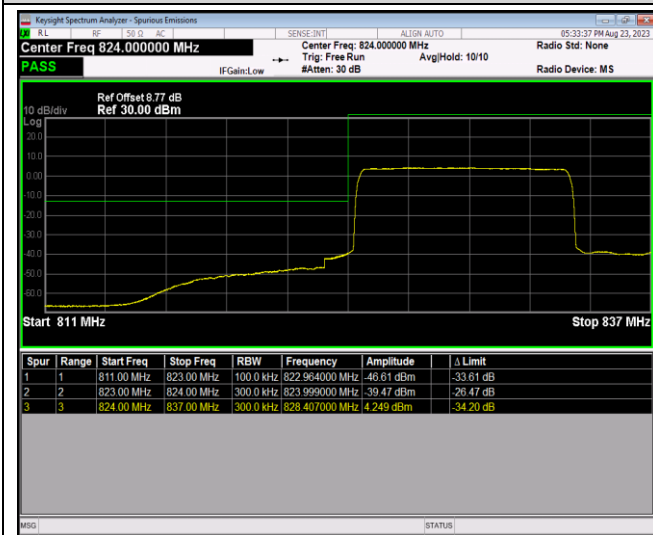

Band5-10MHz-16QAM-20600-1RB#0

Band5-10MHz-16QAM-20600-1RB#49

Band5-10MHz-16QAM-20600-50RB#0

Band5-10MHz-64QAM-20450-1RB#0

Band5-10MHz-64QAM-20450-1RB#49

Band5-10MHz-64QAM-20450-50RB#0

Band5-10MHz-64QAM-20600-1RB#0