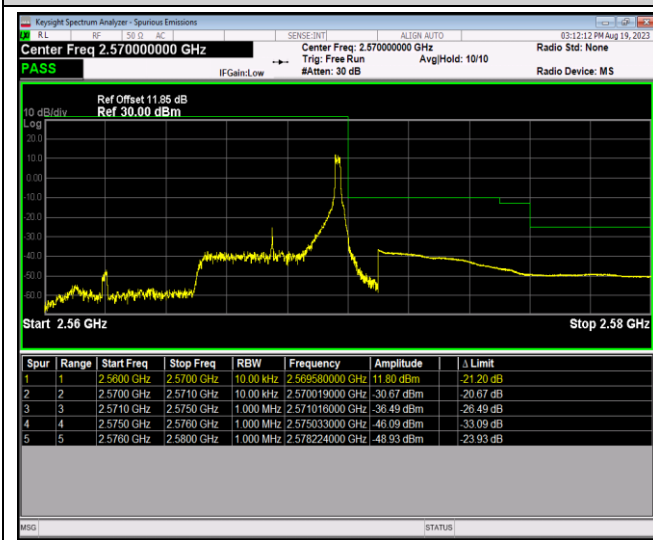

Band7-5MHz-16QAM-21425-1RB#24

Band7-5MHz-64QAM-20775-1RB#0