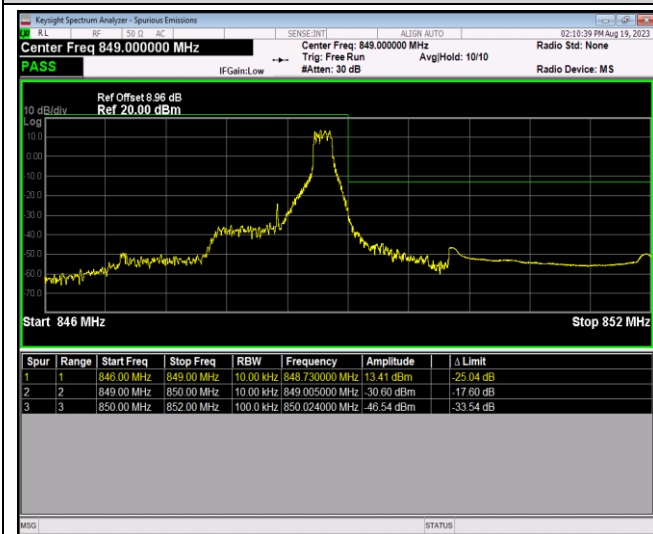

Band4-20MHz-64QAM-20300-100RB#0

Band5-1.4MHz-QPSK-20407-1RB#0

Band5-1.4MHz-QPSK-20407-1RB#5

Band5-1.4MHz-QPSK-20407-6RB#0

Band5-1.4MHz-QPSK-20643-1RB#0

Band5-1.4MHz-QPSK-20643-1RB#5

Band5-1.4MHz-QPSK-20643-6RB#0