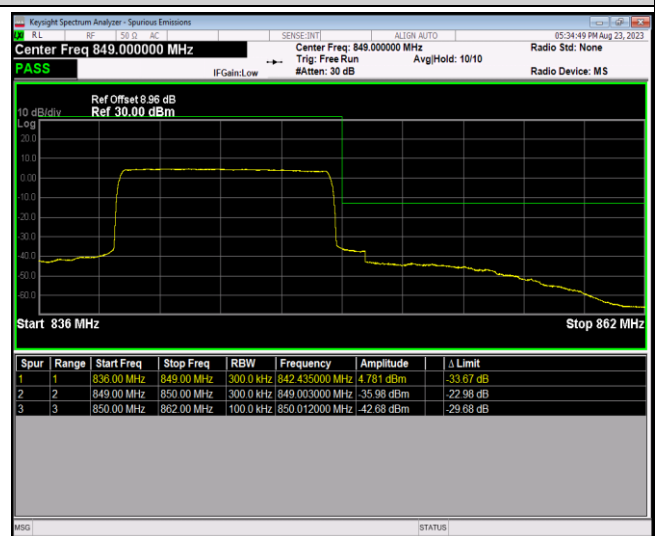

Band5-10MHz-64QAM-20600-50RB#0

Band7-5MHz-QPSK-20775-1RB#24