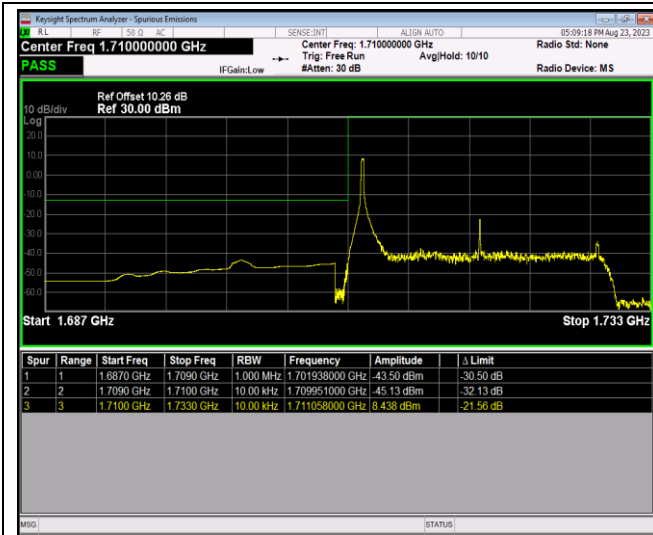

Band4-20MHz-16QAM-20300-1RB#99

Band4-20MHz-16QAM-20300-100RB#0

Band4-20MHz-64QAM-20050-1RB#0

Band4-20MHz-64QAM-20050-1RB#99

Band4-20MHz-64QAM-20050-100RB#0

Band4-20MHz-64QAM-20300-1RB#0

Band4-20MHz-64QAM-20300-1RB#99