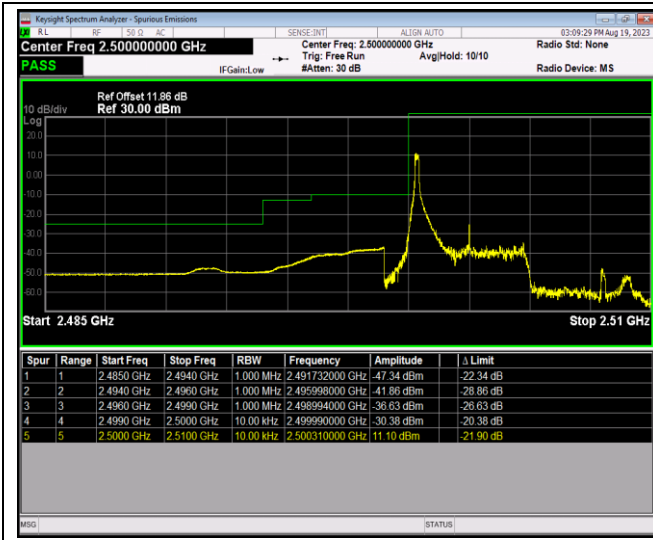

Band5-10MHz-64QAM-20600-1RB#49

Band5-10MHz-64QAM-20600-50RB#0

Band7-5MHz-QPSK-20775-1RB#0

Band7-5MHz-QPSK-20775-1RB#24

Band7-5MHz-QPSK-20775-25RB#0

Band7-5MHz-QPSK-21425-1RB#0

Band7-5MHz-QPSK-21425-1RB#24

Band7-5MHz-QPSK-21425-25RB#0