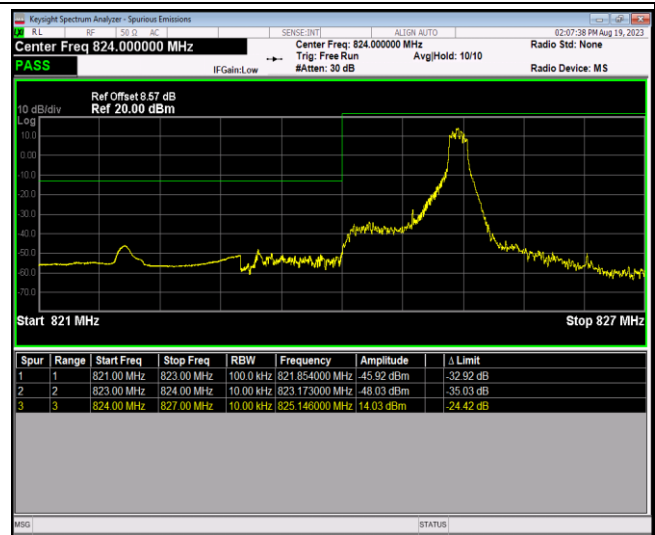

Band4-20MHz-64QAM-20300-100RB#0

Band5-1.4MHz-QPSK-20407-1RB#0

Band5-1.4MHz-QPSK-20407-1RB#5

Band5-1.4MHz-QPSK-20407-6RB#0

Band5-1.4MHz-QPSK-20643-1RB#0

Band5-1.4MHz-QPSK-20643-1RB#5

Band5-1.4MHz-QPSK-20643-6RB#0