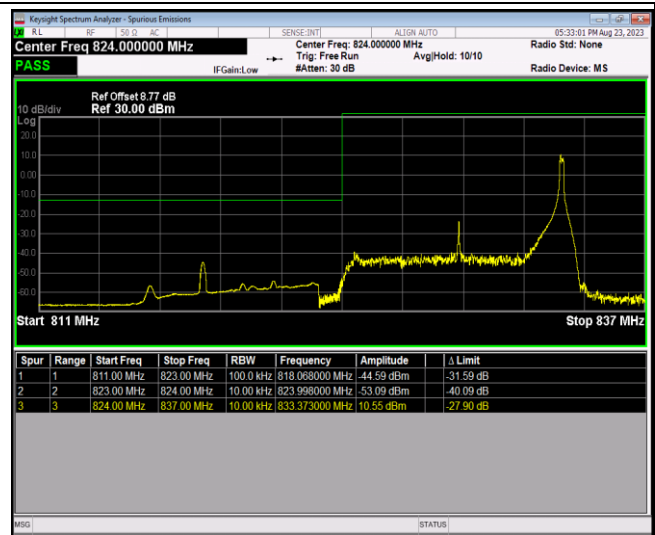

Band5-10MHz-16QAM-20600-1RB#0

Band5-10MHz-16QAM-20600-1RB#49

Band5-10MHz-16QAM-20600-50RB#0

Band5-10MHz-64QAM-20450-1RB#0

Band5-10MHz-64QAM-20450-1RB#49

Band5-10MHz-64QAM-20450-50RB#0

Band5-10MHz-64QAM-20600-1RB#0