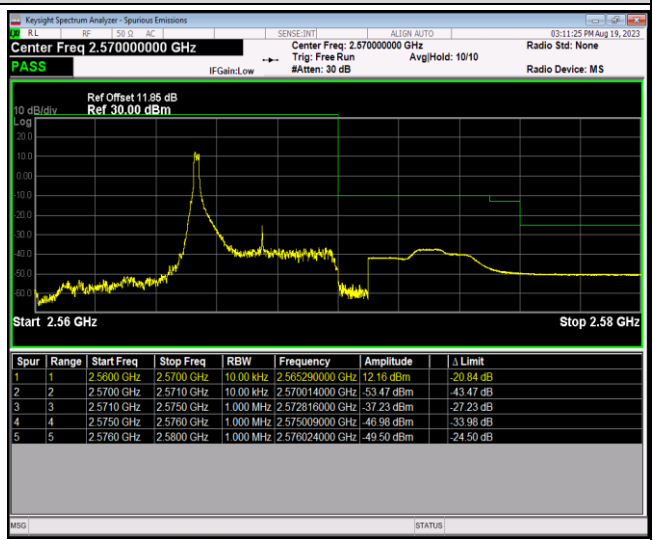

Band5-10MHz-64QAM-20600-1RB#49

Band5-10MHz-64QAM-20600-50RB#0

Band7-5MHz-QPSK-20775-1RB#0

Band7-5MHz-QPSK-20775-1RB#24

Band7-5MHz-QPSK-20775-25RB#0

Band7-5MHz-QPSK-21425-1RB#0

Band7-5MHz-QPSK-21425-1RB#24

Band7-5MHz-QPSK-21425-25RB#0