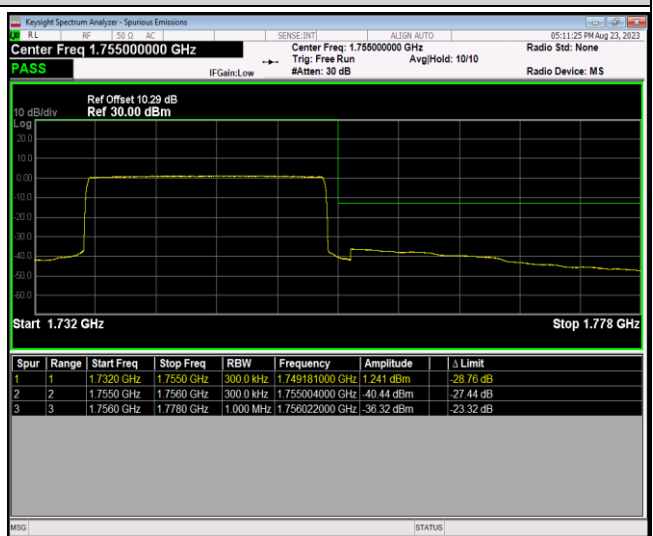

Band4-20MHz-64QAM-20300-100RB#0

Band5-1.4MHz-QPSK-20407-1RB#5