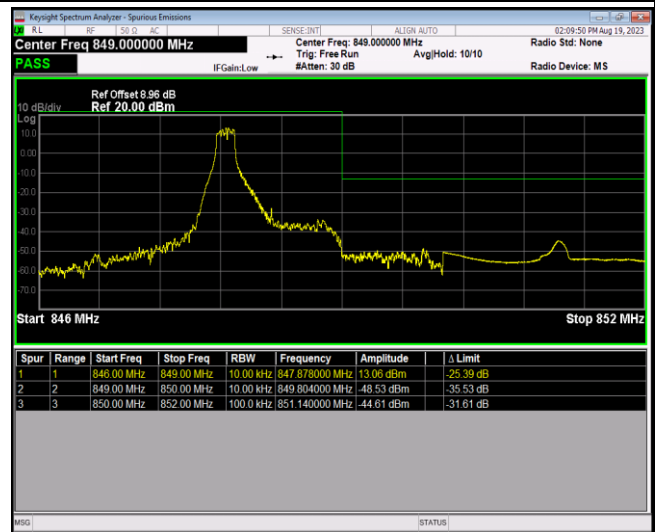

Band4-20MHz-64QAM-20300-100RB#0

Band5-1.4MHz-QPSK-20407-1RB#0

Band5-1.4MHz-QPSK-20407-1RB#5

Band5-1.4MHz-QPSK-20407-6RB#0

Band5-1.4MHz-QPSK-20643-1RB#0

Band5-1.4MHz-QPSK-20643-1RB#5

Band5-1.4MHz-QPSK-20643-6RB#0