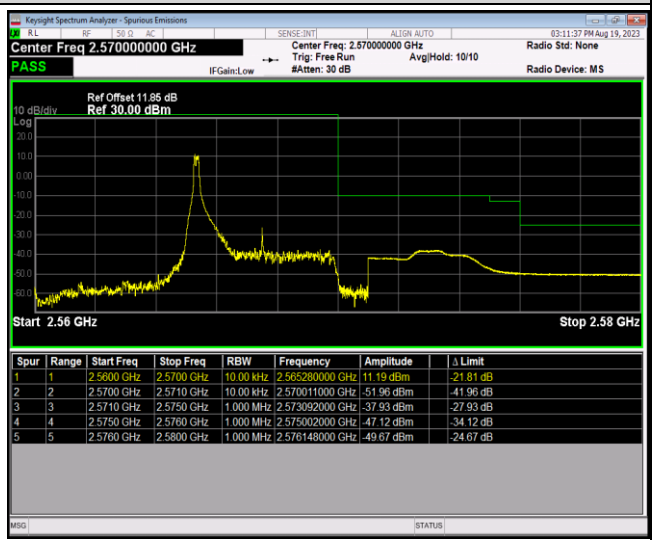

Band7-5MHz-16QAM-21425-1RB#0

Band7-5MHz-16QAM-21425-25RB#0