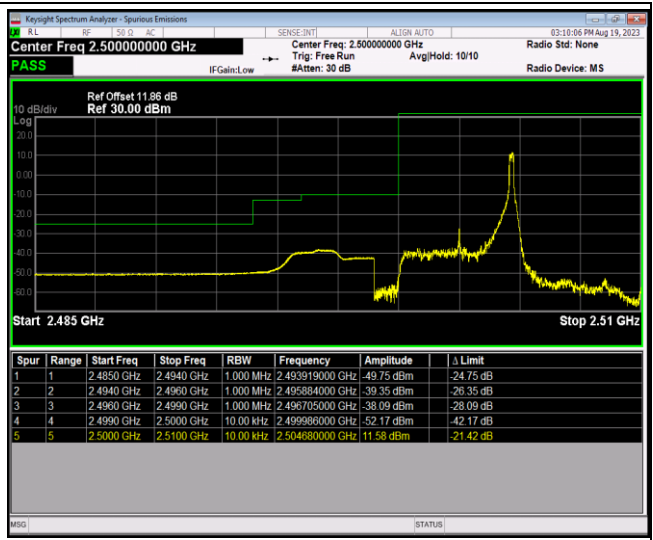

Band5-10MHz-64QAM-20600-1RB#49

Band5-10MHz-64QAM-20600-50RB#0

Band7-5MHz-QPSK-20775-1RB#0

Band7-5MHz-QPSK-20775-1RB#24

Band7-5MHz-QPSK-20775-25RB#0

Band7-5MHz-QPSK-21425-1RB#0

Band7-5MHz-QPSK-21425-1RB#24

Band7-5MHz-QPSK-21425-25RB#0