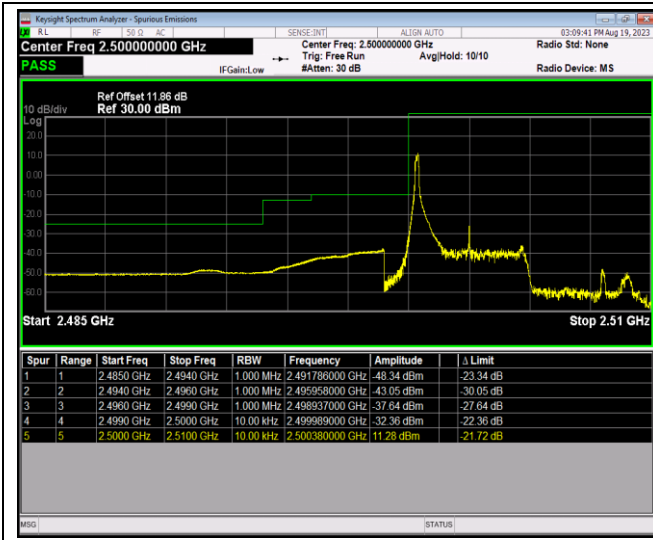

Band7-5MHz-16QAM-20775-1RB#0

Band7-5MHz-16QAM-20775-25RB#0