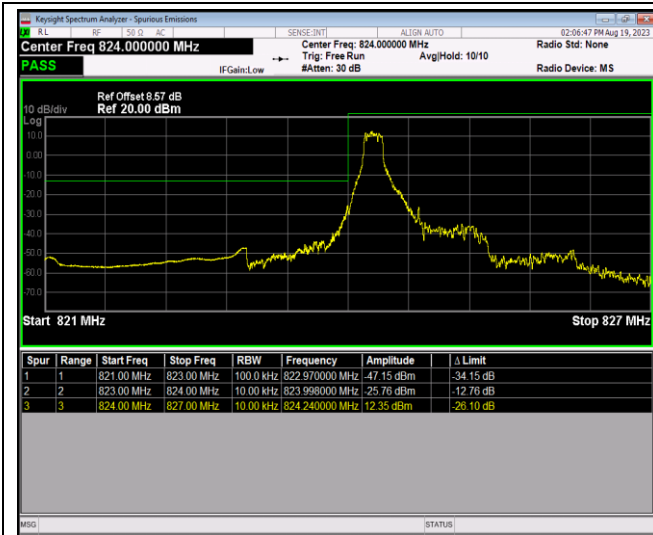

Band5-1.4MHz-QPSK-20407-1RB#0

Band5-1.4MHz-QPSK-20407-6RB#0