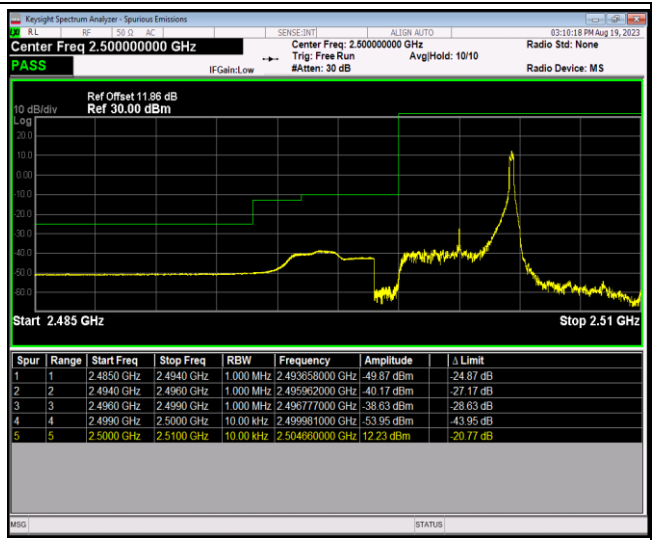

Band7-5MHz-16QAM-20775-1RB#24

Band7-5MHz-16QAM-21425-1RB#0