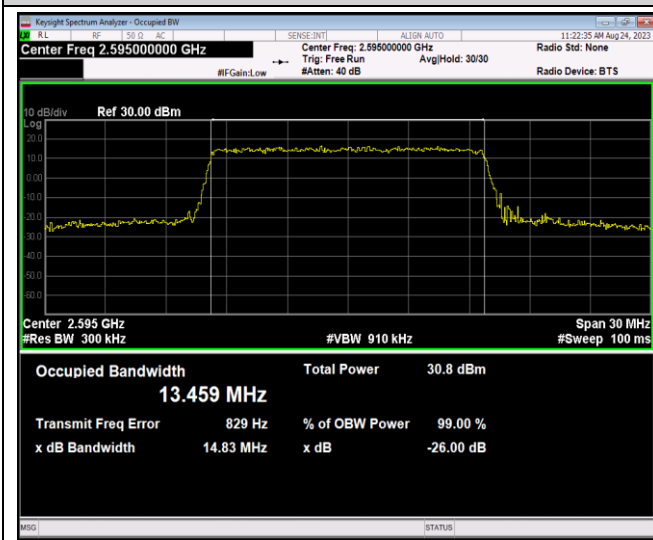

Band41-15MHz-16QAM-40640-75RB#0

Band41-15MHz-64QAM-40115-75RB#0