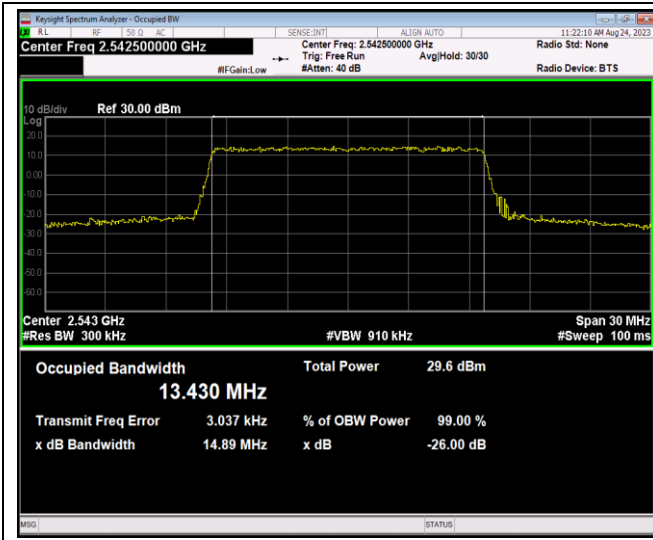

Band41-15MHz-16QAM-40115-75RB#0

Band41-15MHz-16QAM-40640-75RB#0

Band41-15MHz-16QAM-41165-75RB#0

Band41-15MHz-64QAM-40115-75RB#0

Band41-15MHz-64QAM-40640-75RB#0

Band41-15MHz-64QAM-41165-75RB#0

Band41-20MHz-QPSK-40140-100RB#0