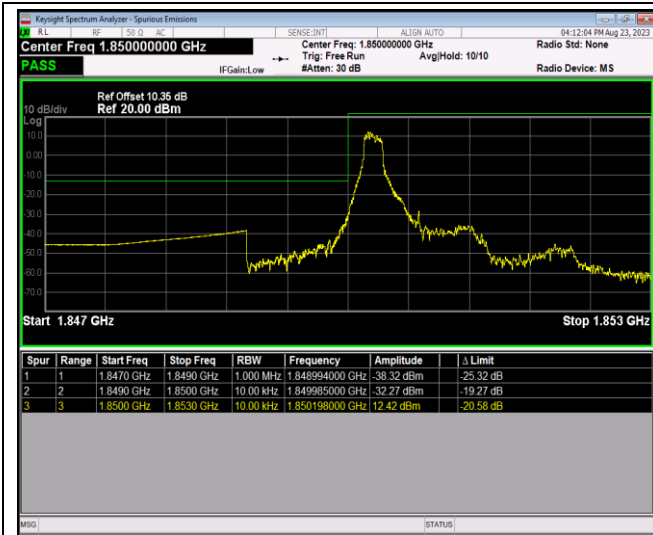

Band2-1.4MHz-64QAM-18607-6RB#0