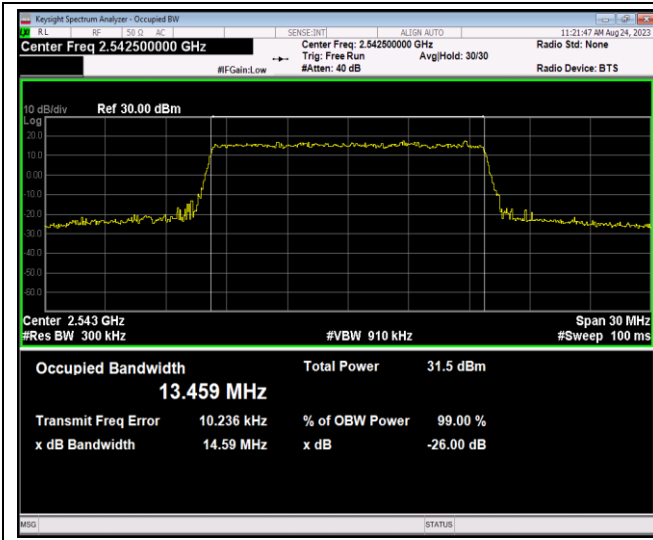

Band41-10MHz-16QAM-41190-50RB#0

Band41-10MHz-64QAM-40090-50RB#0

Band41-10MHz-64QAM-40640-50RB#0

Band41-10MHz-64QAM-41190-50RB#0

Band41-15MHz-QPSK-40115-75RB#0

Band41-15MHz-QPSK-40640-75RB#0

Band41-15MHz-QPSK-41165-75RB#0