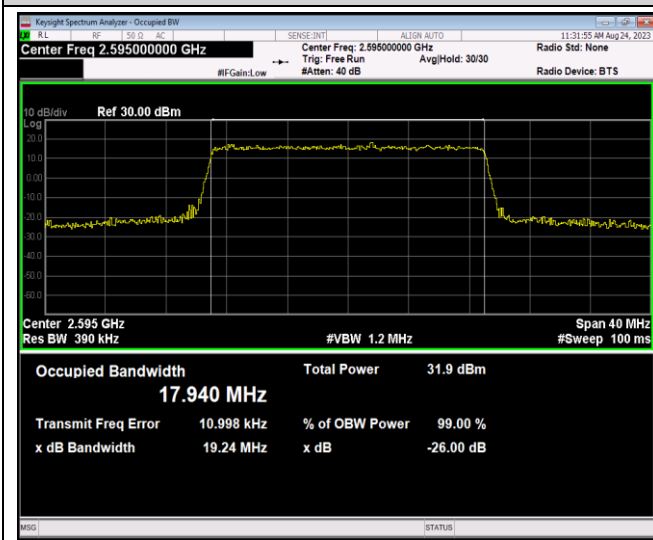

Band41-20MHz-QPSK-40640-100RB#0

Band41-20MHz-16QAM-40140-100RB#0