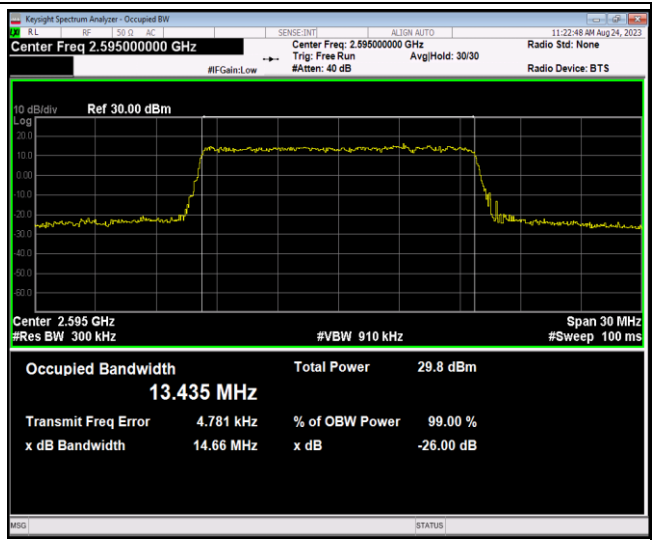

Band41-15MHz-16QAM-40115-75RB#0

Band41-15MHz-16QAM-40640-75RB#0

Band41-15MHz-16QAM-41165-75RB#0

Band41-15MHz-64QAM-40115-75RB#0

Band41-15MHz-64QAM-40640-75RB#0

Band41-15MHz-64QAM-41165-75RB#0

Band41-20MHz-QPSK-40140-100RB#0