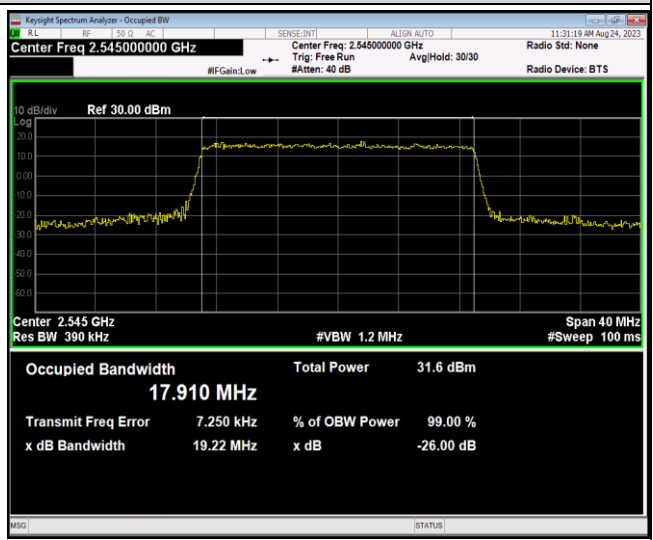

Band41-20MHz-QPSK-40140-100RB#0

Band41-20MHz-QPSK-41140-100RB#0