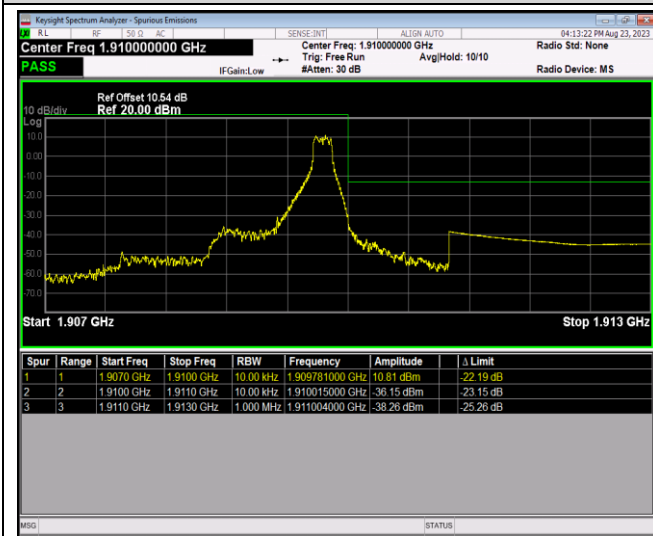

Band2-1.4MHz-64QAM-19193-1RB#5

Band2-20MHz-QPSK-18700-1RB#0