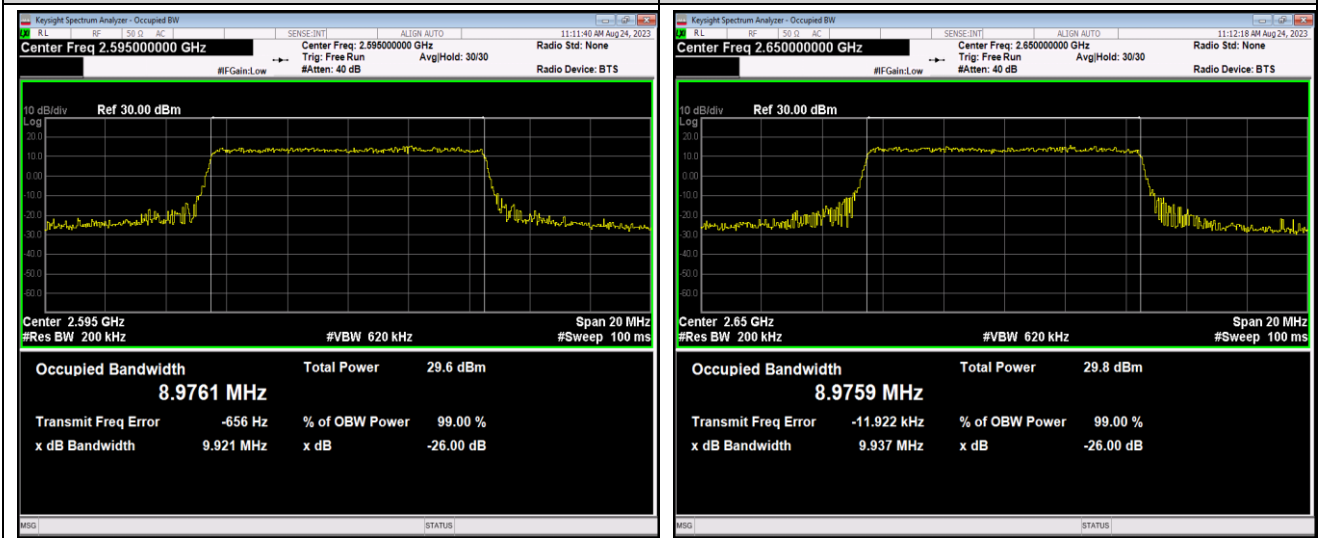

Band41-10MHz-16QAM-41190-50RB#0

Band41-10MHz-64QAM-40090-50RB#0

Band41-10MHz-64QAM-40640-50RB#0

Band41-10MHz-64QAM-41190-50RB#0

Band41-15MHz-QPSK-40115-75RB#0

Band41-15MHz-QPSK-40640-75RB#0

Band41-15MHz-QPSK-41165-75RB#0