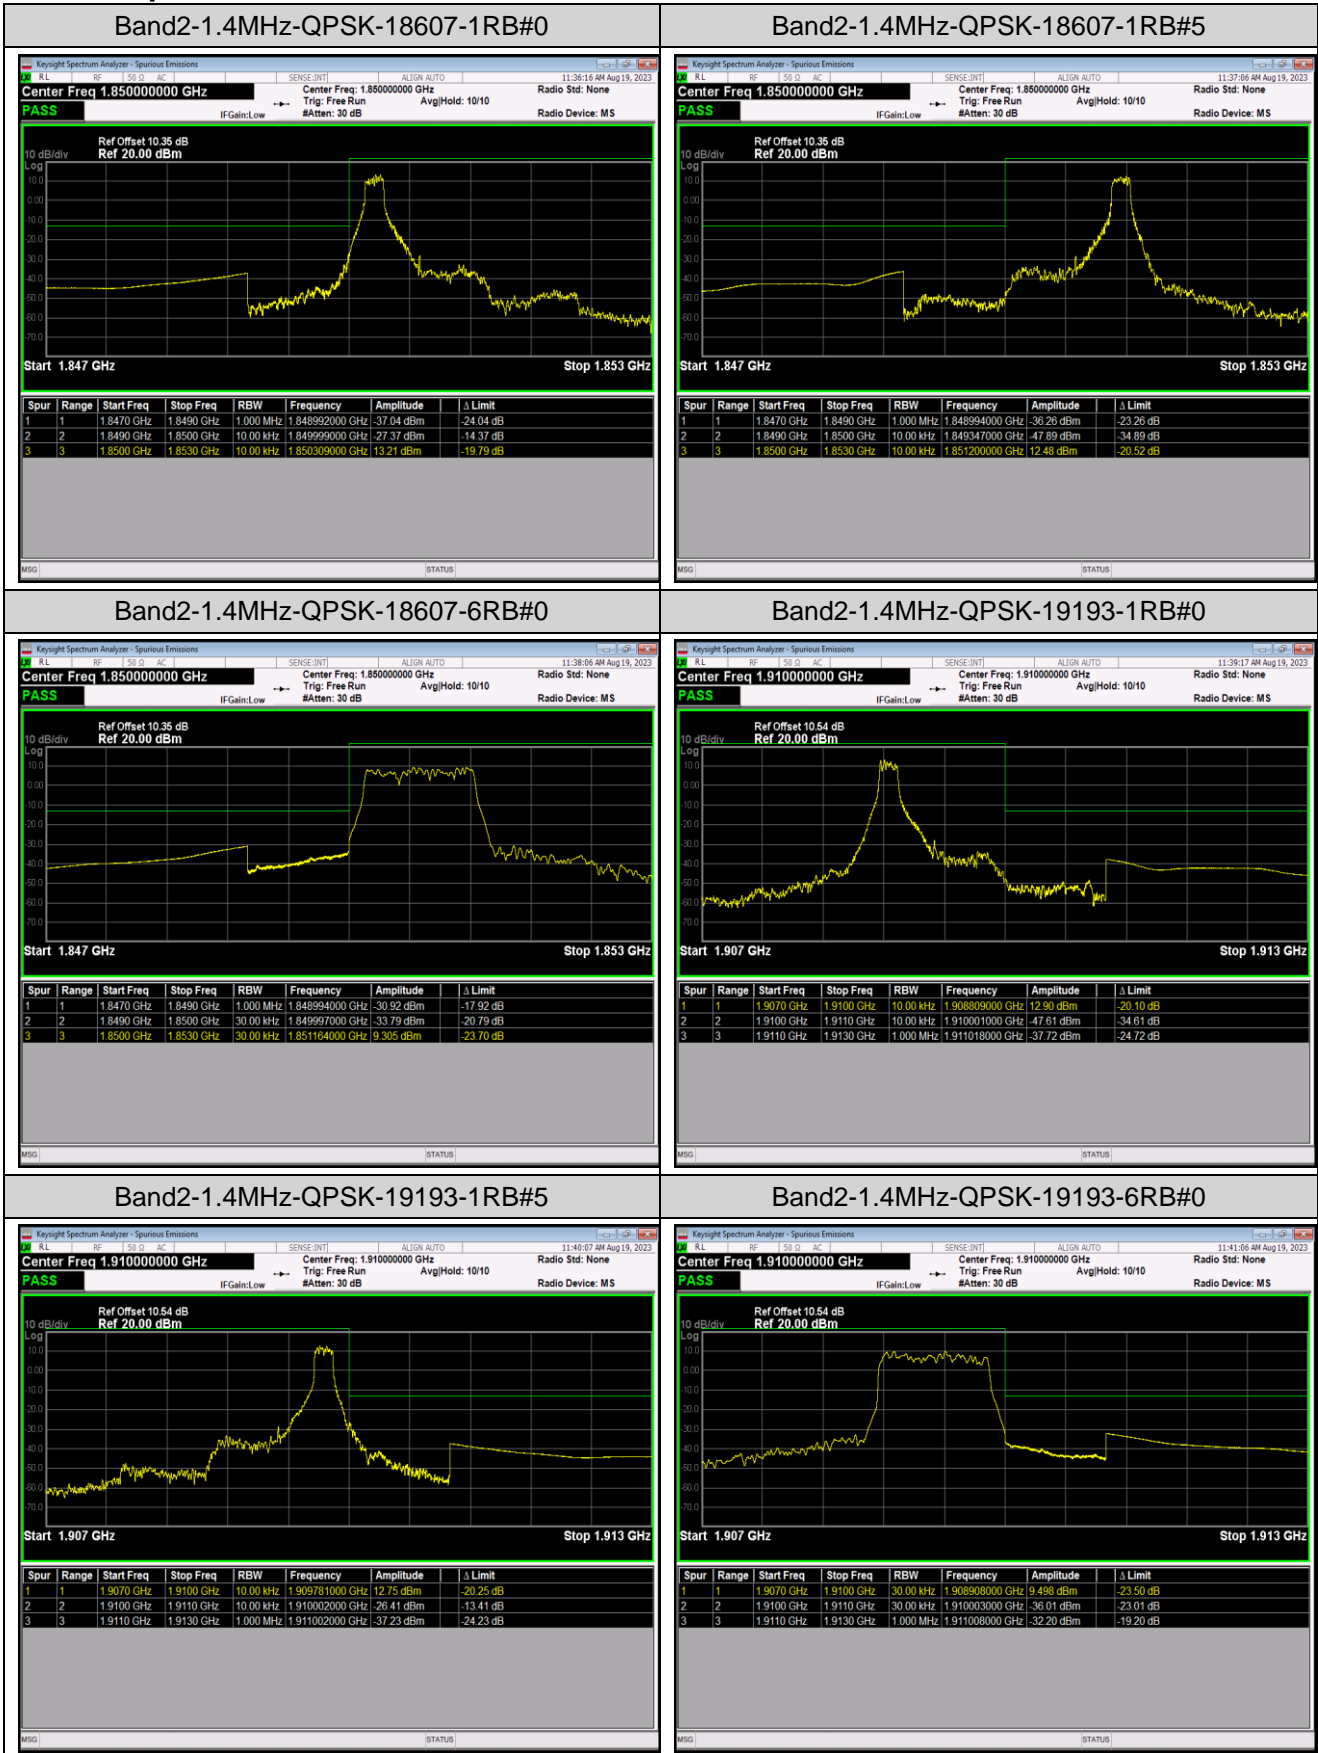

Test Graphs