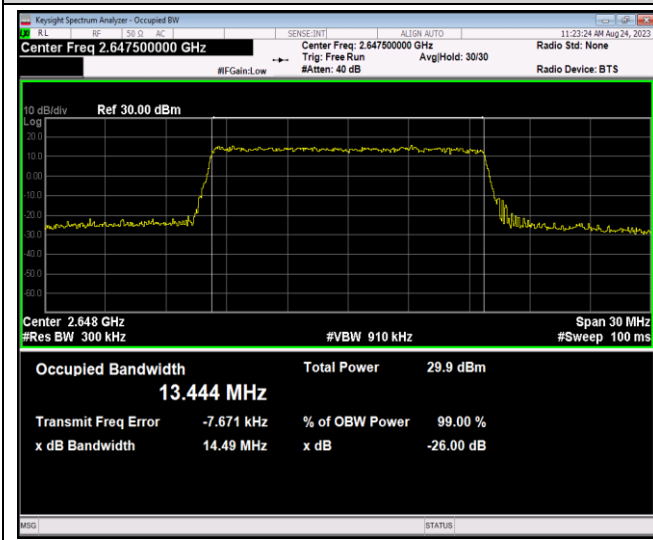

Band41-15MHz-16QAM-40115-75RB#0

Band41-15MHz-16QAM-40640-75RB#0

Band41-15MHz-16QAM-41165-75RB#0

Band41-15MHz-64QAM-40115-75RB#0

Band41-15MHz-64QAM-40640-75RB#0

Band41-15MHz-64QAM-41165-75RB#0

Band41-20MHz-QPSK-40140-100RB#0