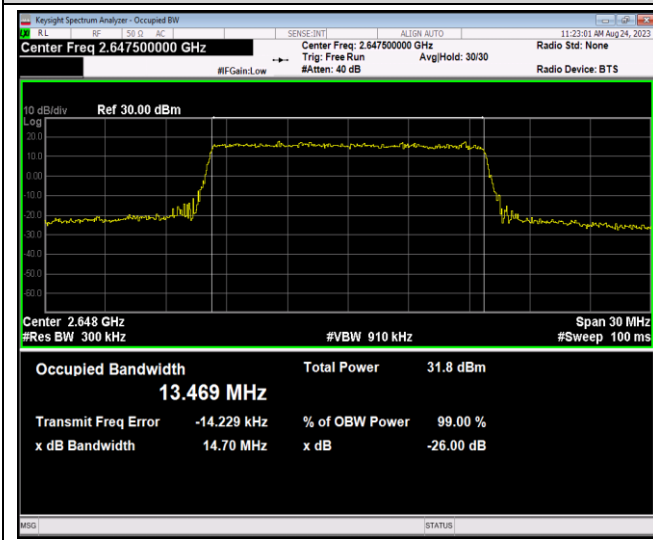

Band41-15MHz-QPSK-41165-75RB#0

Band41-15MHz-16QAM-40640-75RB#0