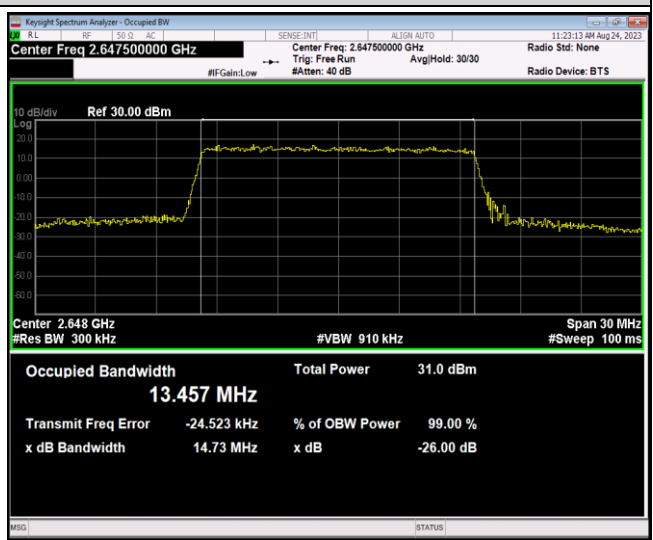

Band41-15MHz-16QAM-40115-75RB#0

Band41-15MHz-16QAM-40640-75RB#0

Band41-15MHz-16QAM-41165-75RB#0

Band41-15MHz-64QAM-40115-75RB#0

Band41-15MHz-64QAM-40640-75RB#0

Band41-15MHz-64QAM-41165-75RB#0

Band41-20MHz-QPSK-40140-100RB#0