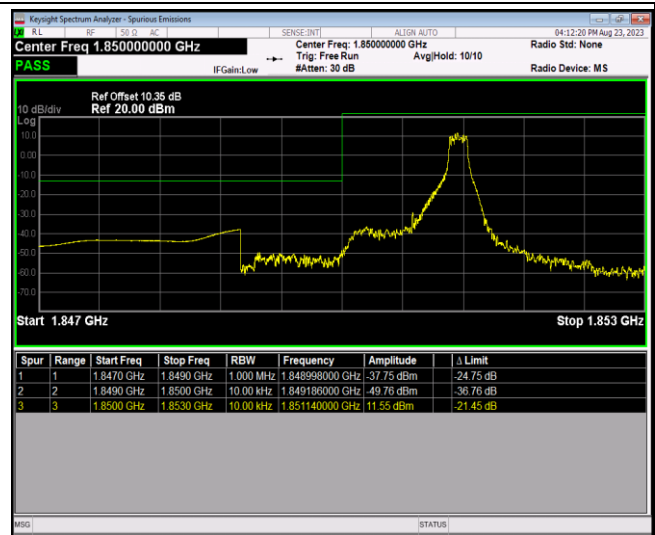

Remark: All bandwidth and all modulation had been tested, but only the worst case data displayed in this report.

Test Graphs

Band2-1.4MHz-64QAM-18607-6RB#0

Band2-1.4MHz-64QAM-19193-1RB#0

Band2-1.4MHz-64QAM-19193-1RB#5