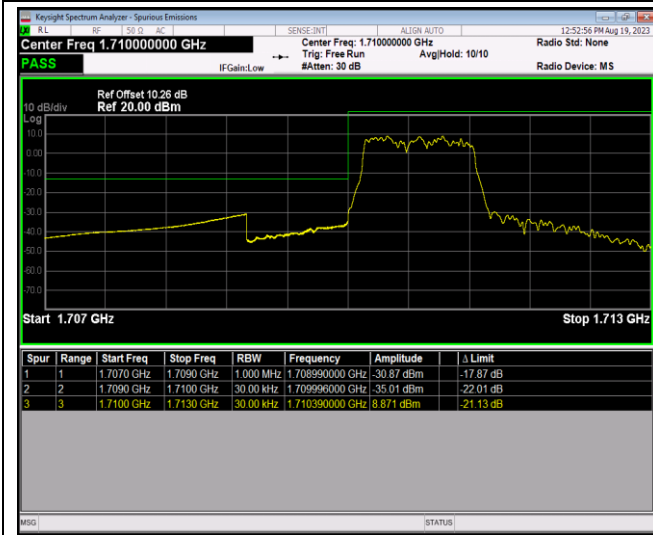

Band4-1.4MHz-16QAM-19957-6RB#0

Band4-1.4MHz-16QAM-20393-1RB#5