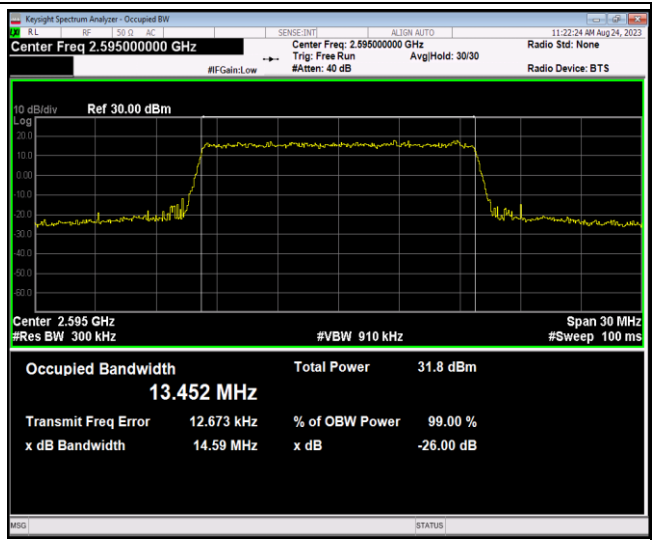

Band41-10MHz-16QAM-41190-50RB#0

Band41-10MHz-64QAM-40090-50RB#0

Band41-10MHz-64QAM-40640-50RB#0

Band41-10MHz-64QAM-41190-50RB#0

Band41-15MHz-QPSK-40115-75RB#0

Band41-15MHz-QPSK-40640-75RB#0

Band41-15MHz-QPSK-41165-75RB#0