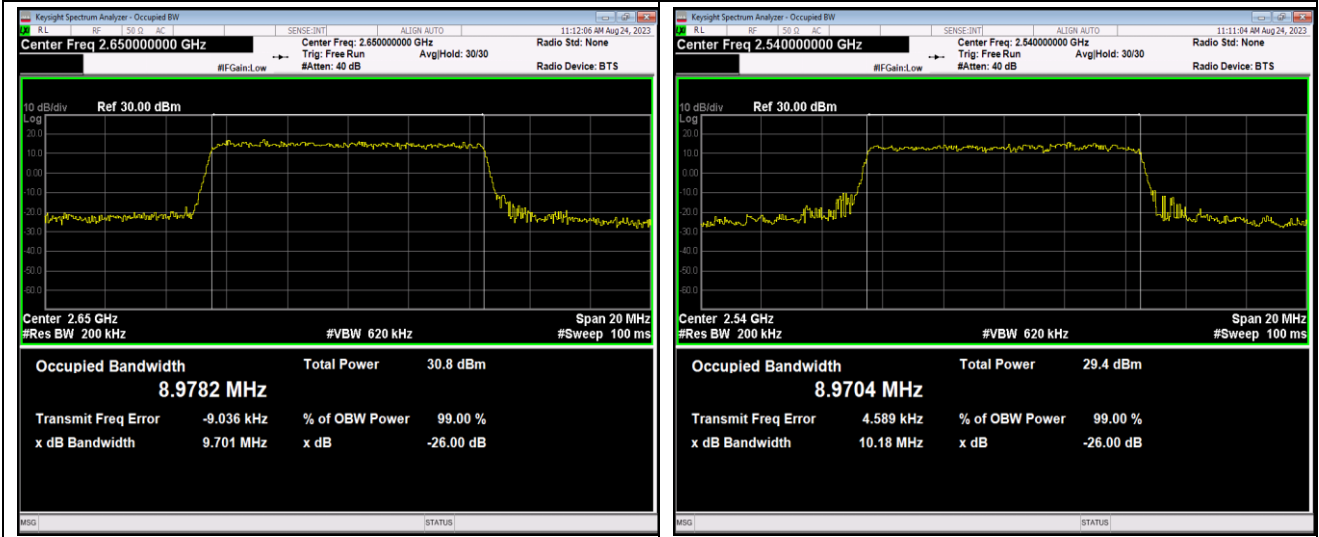

Band41-10MHz-16QAM-41190-50RB#0

Band41-10MHz-64QAM-40090-50RB#0

Band41-10MHz-64QAM-40640-50RB#0

Band41-10MHz-64QAM-41190-50RB#0

Band41-15MHz-QPSK-40115-75RB#0

Band41-15MHz-QPSK-40640-75RB#0

Band41-15MHz-QPSK-41165-75RB#0