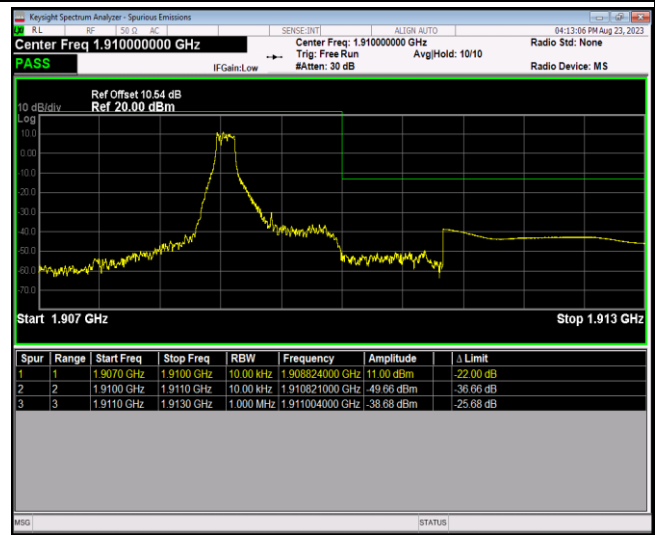

Remark: All bandwidth and all modulation had been tested, but only the worst case data displayed in this report.

Test Graphs

Band2-1.4MHz-64QAM-18607-6RB#0

Band2-1.4MHz-64QAM-19193-1RB#0

Band2-1.4MHz-64QAM-19193-1RB#5