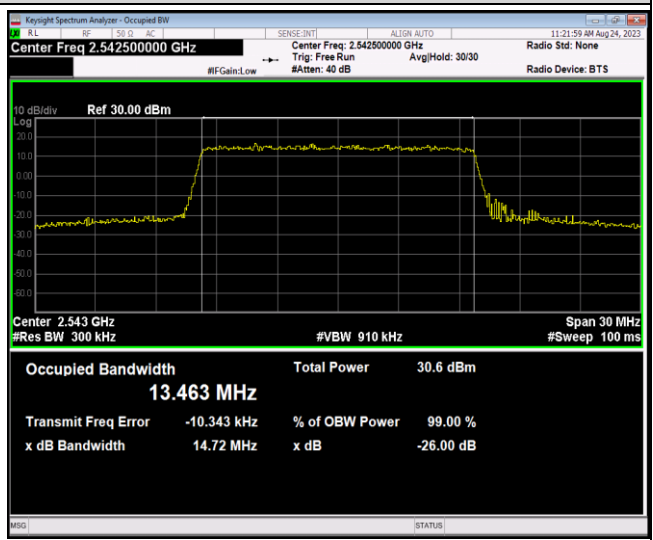

Band41-15MHz-16QAM-40115-75RB#0

Band41-15MHz-16QAM-41165-75RB#0