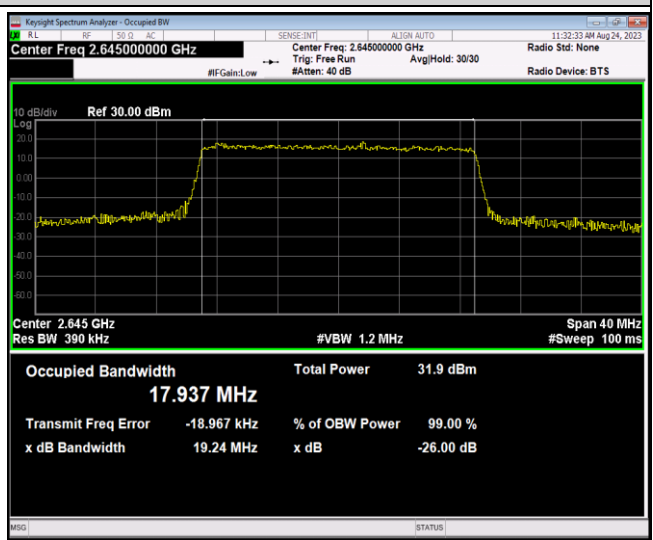

Band41-20MHz-QPSK-41140-100RB#0

Band41-20MHz-16QAM-40640-100RB#0