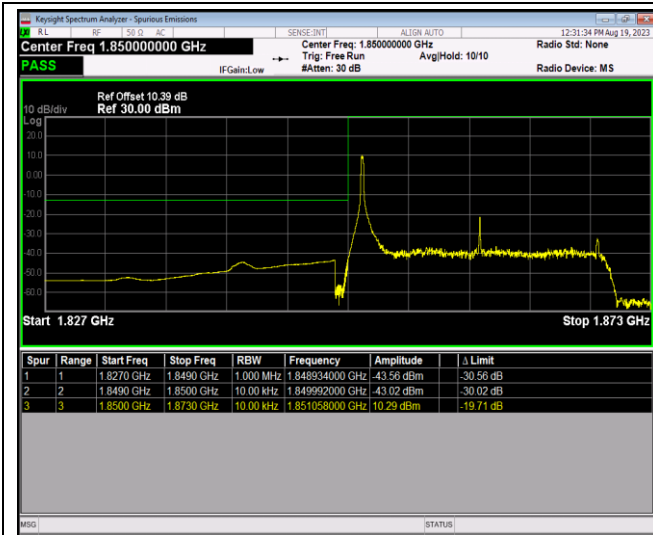

Band2-20MHz-QPSK-18700-1RB#0

Band2-20MHz-QPSK-18700-100RB#0