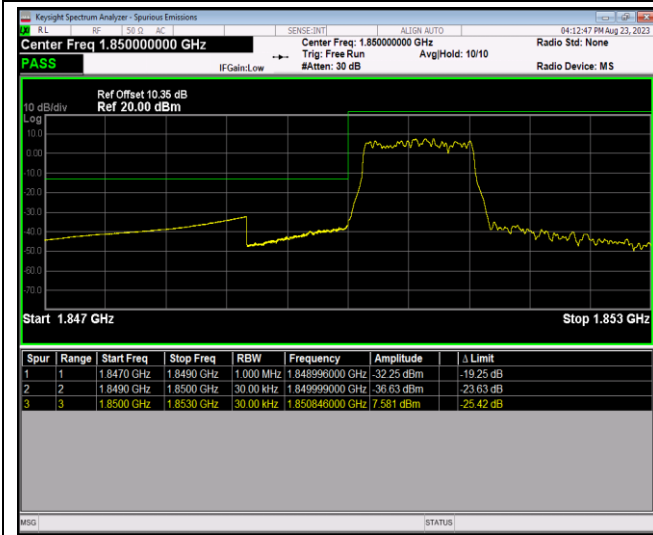

Remark: All bandwidth and all modulation had been tested, but only the worst case data displayed in this report.

Test Graphs

Band2-1.4MHz-64QAM-18607-6RB#0

Band2-1.4MHz-64QAM-19193-1RB#0

Band2-1.4MHz-64QAM-19193-1RB#5