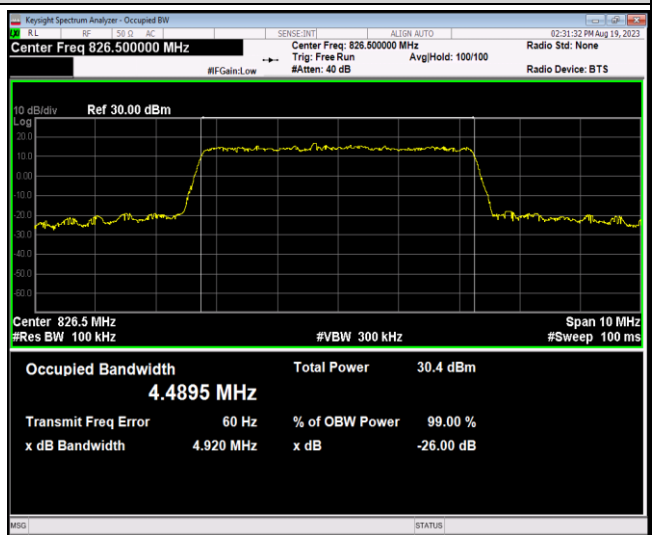

Band5-5MHz-16QAM-20425-25RB#0

Band5-5MHz-16QAM-20625-25RB#0