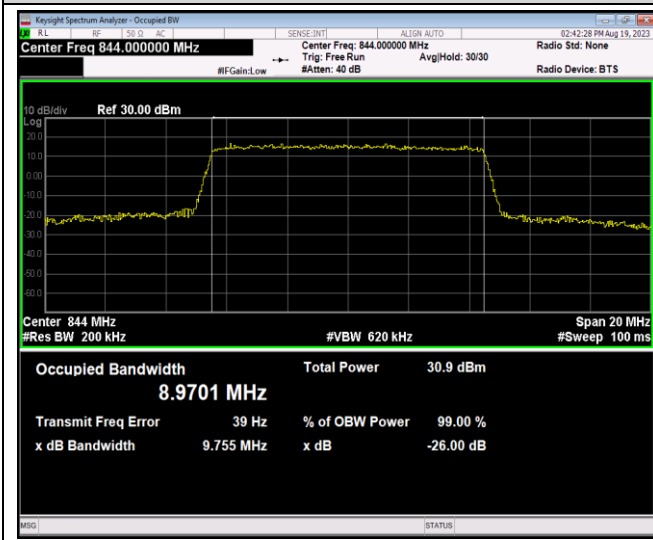

Band5-10MHz-QPSK-20525-50RB#0

Band5-10MHz-QPSK-20600-50RB#0

Band5-10MHz-16QAM-20450-50RB#0

Band5-10MHz-16QAM-20525-50RB#0

Band5-10MHz-16QAM-20600-50RB#0

Band5-10MHz-64QAM-20450-50RB#0

Band5-10MHz-64QAM-20525-50RB#0