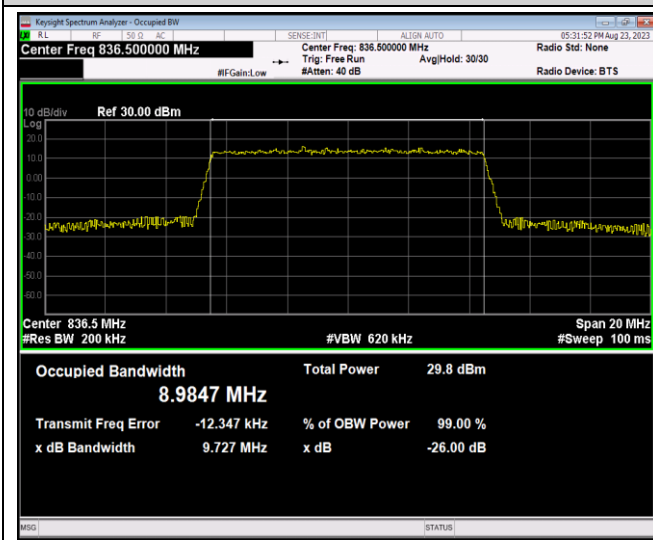

Band5-10MHz-64QAM-20525-50RB#0

Band7-5MHz-QPSK-20775-25RB#0