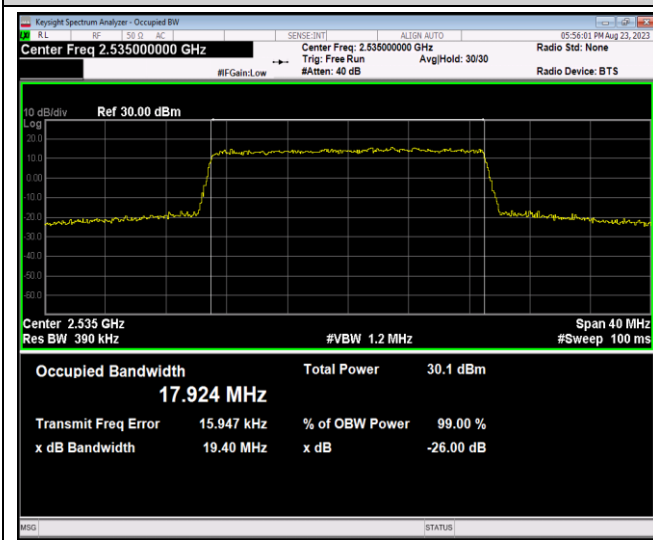

Band7-20MHz-64QAM-21100-100RB#0

Band41-5MHz-QPSK-40065-25RB#0