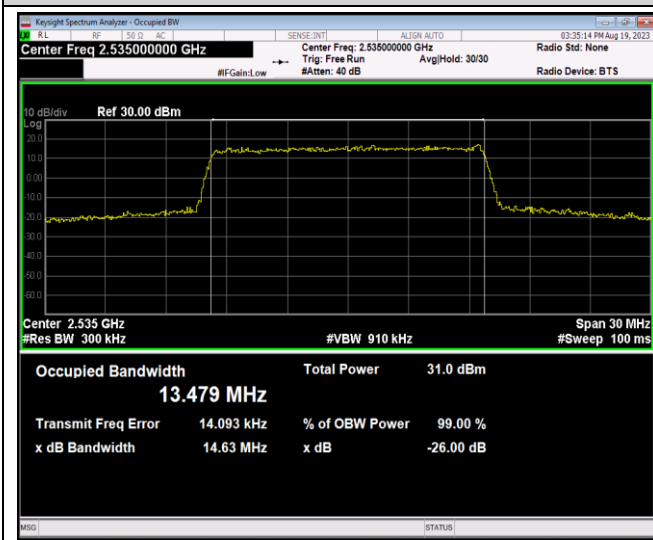

Band7-15MHz-QPSK-21375-75RB#0

Band7-15MHz-16QAM-20825-75RB#0

Band7-15MHz-16QAM-21100-75RB#0

Band7-15MHz-16QAM-21375-75RB#0

Band7-15MHz-64QAM-20825-75RB#0

Band7-15MHz-64QAM-21100-75RB#0

Band7-20MHz-16QAM-21350-100RB#0