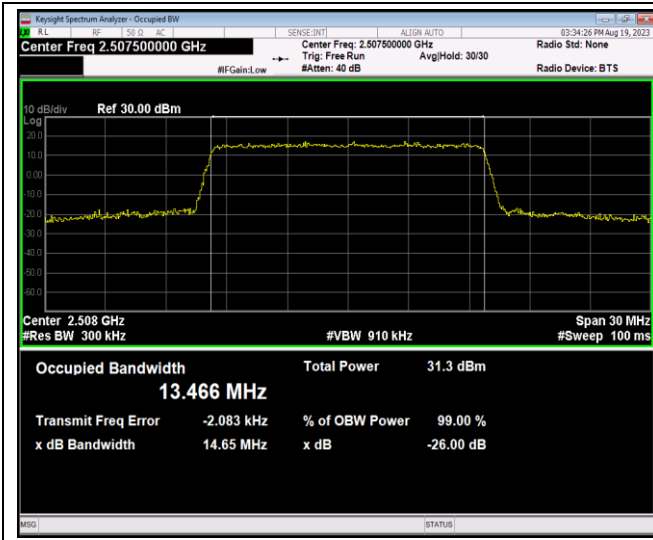

Band7-10MHz-16QAM-21100-50RB#0

Band7-10MHz-16QAM-21400-50RB#0

Band7-10MHz-64QAM-20800-50RB#0

Band7-10MHz-64QAM-21100-50RB#0

Band7-10MHz-64QAM-21400-50RB#0

Band7-15MHz-QPSK-20825-75RB#0

Band7-15MHz-QPSK-21100-75RB#0