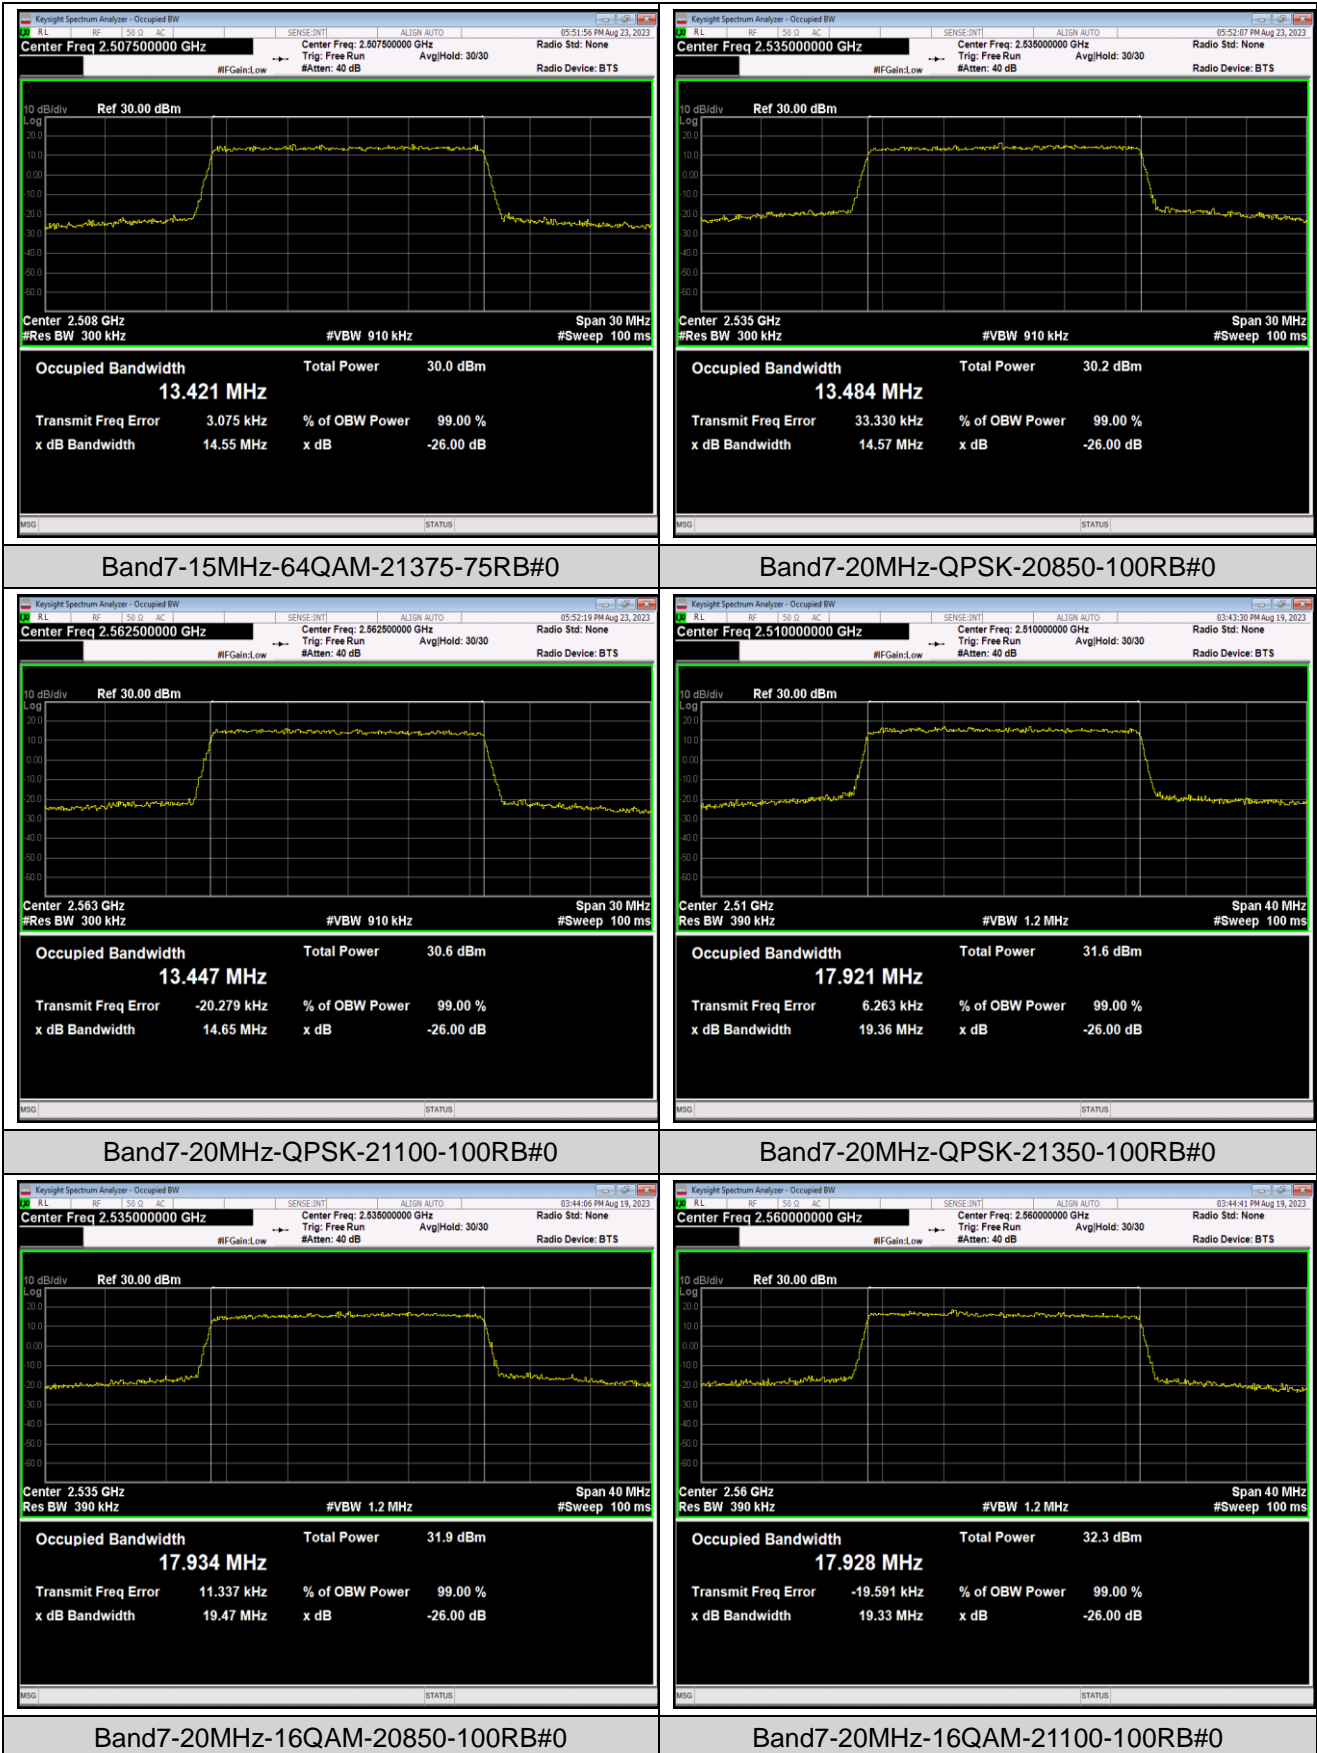

Band7-15MHz-QPSK-21375-75RB#0

Band7-15MHz-16QAM-20825-75RB#0

Band7-15MHz-16QAM-21100-75RB#0

Band7-15MHz-16QAM-21375-75RB#0

Band7-15MHz-64QAM-20825-75RB#0

Band7-15MHz-64QAM-21100-75RB#0

Band7-20MHz-16QAM-21350-100RB#0