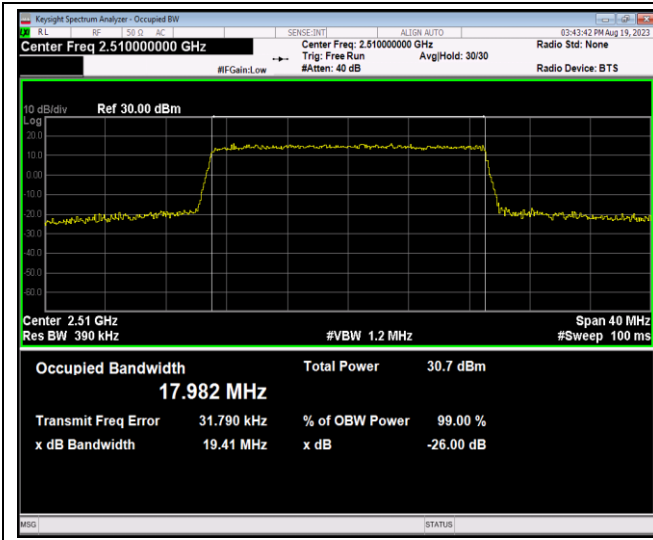

Band7-15MHz-QPSK-21375-75RB#0

Band7-15MHz-16QAM-20825-75RB#0

Band7-15MHz-16QAM-21100-75RB#0

Band7-15MHz-16QAM-21375-75RB#0

Band7-15MHz-64QAM-20825-75RB#0

Band7-15MHz-64QAM-21100-75RB#0

Band7-20MHz-16QAM-21350-100RB#0