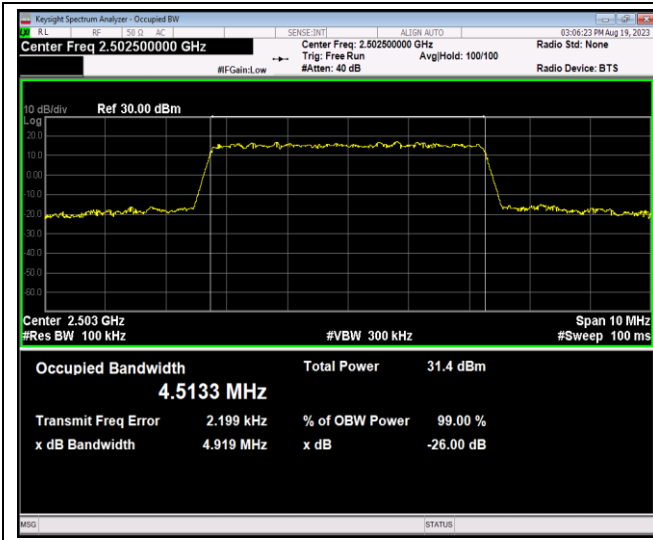

Band7-5MHz-QPSK-20775-25RB#0

Band7-5MHz-QPSK-21425-25RB#0