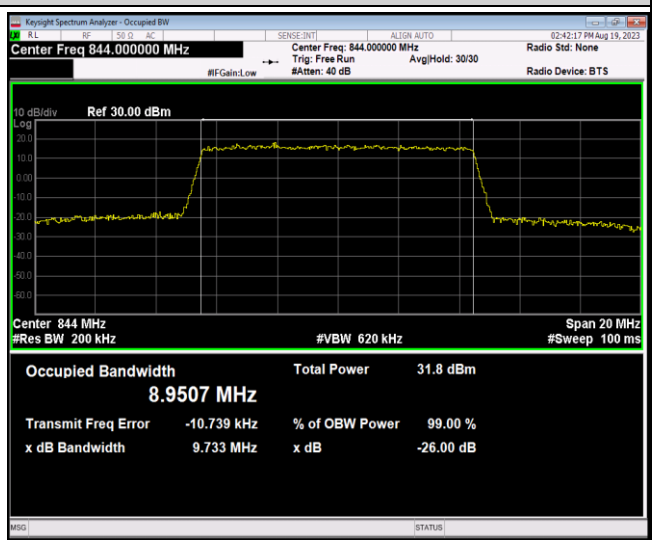

Band5-10MHz-QPSK-20600-50RB#0

Band5-10MHz-16QAM-20525-50RB#0