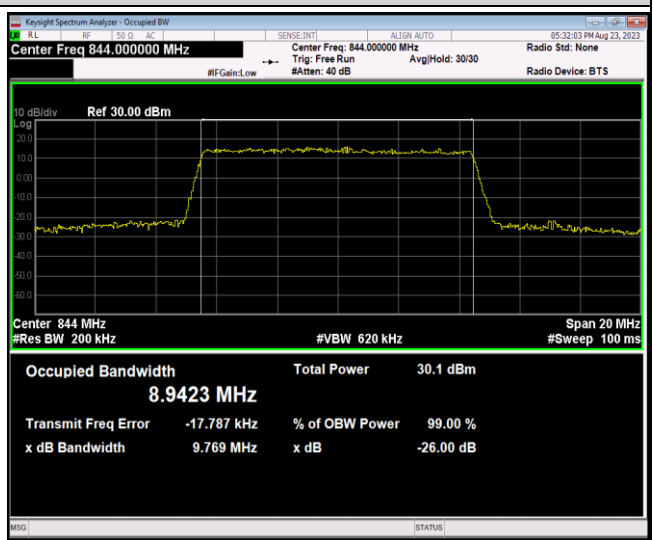

Band5-10MHz-64QAM-20600-50RB#0

Band7-5MHz-QPSK-21100-25RB#0