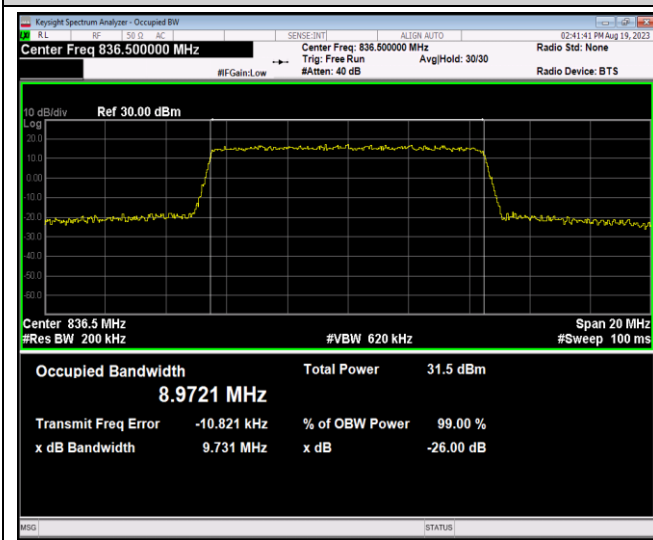

Band5-10MHz-QPSK-20525-50RB#0

Band5-10MHz-16QAM-20450-50RB#0