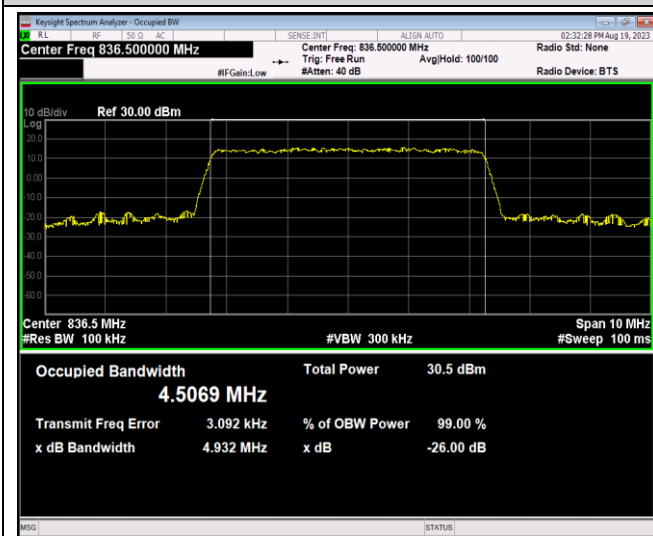

Band5-5MHz-16QAM-20525-25RB#0

Band5-5MHz-64QAM-20425-25RB#0