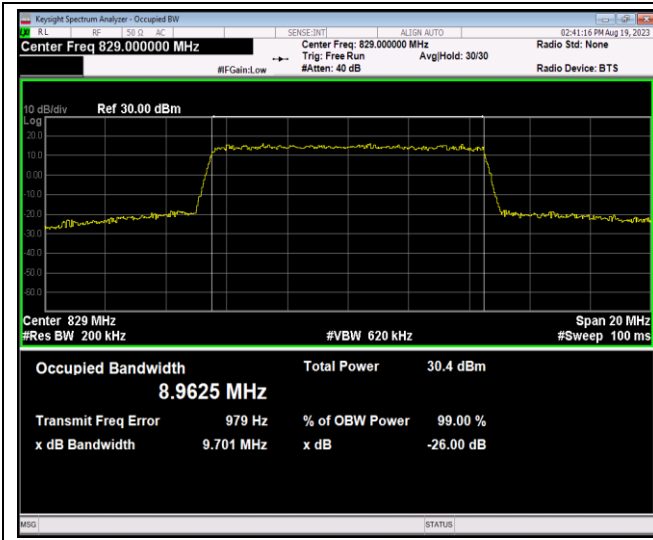

Band5-10MHz-QPSK-20525-50RB#0

Band5-10MHz-QPSK-20600-50RB#0

Band5-10MHz-16QAM-20450-50RB#0

Band5-10MHz-16QAM-20525-50RB#0

Band5-10MHz-16QAM-20600-50RB#0

Band5-10MHz-64QAM-20450-50RB#0

Band5-10MHz-64QAM-20525-50RB#0