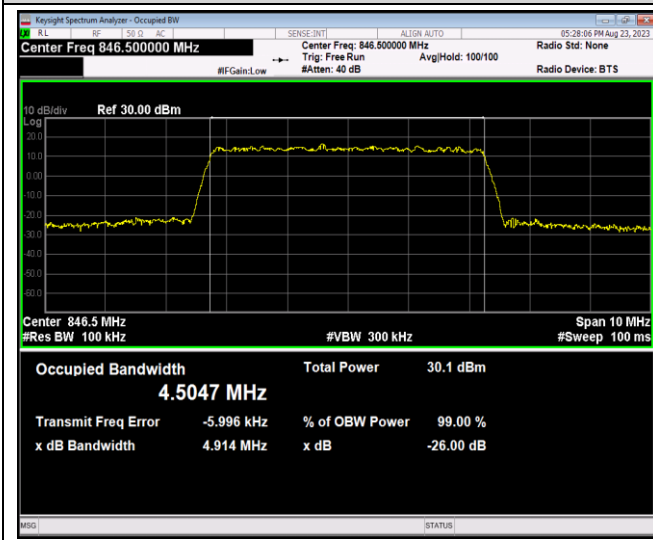

Band5-5MHz-16QAM-20425-25RB#0

Band5-5MHz-16QAM-20525-25RB#0

Band5-5MHz-16QAM-20625-25RB#0

Band5-5MHz-64QAM-20425-25RB#0

Band5-5MHz-64QAM-20525-25RB#0

Band5-5MHz-64QAM-20625-25RB#0

Band5-10MHz-QPSK-20450-50RB#0