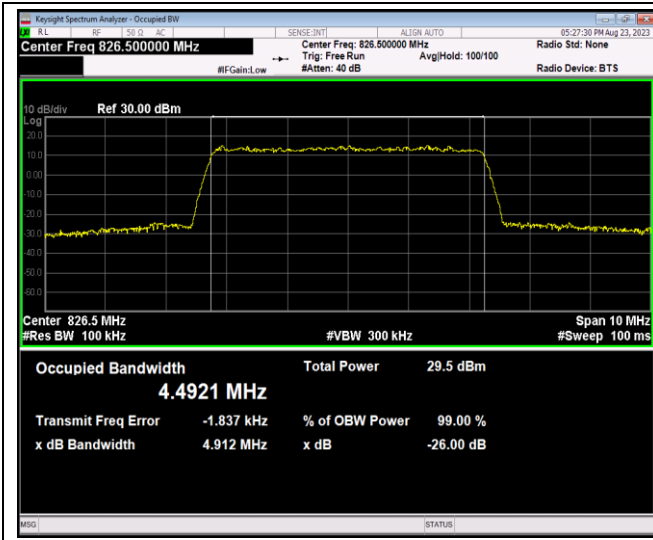

Band5-5MHz-16QAM-20425-25RB#0

Band5-5MHz-16QAM-20525-25RB#0

Band5-5MHz-16QAM-20625-25RB#0

Band5-5MHz-64QAM-20425-25RB#0

Band5-5MHz-64QAM-20525-25RB#0

Band5-5MHz-64QAM-20625-25RB#0

Band5-10MHz-QPSK-20450-50RB#0