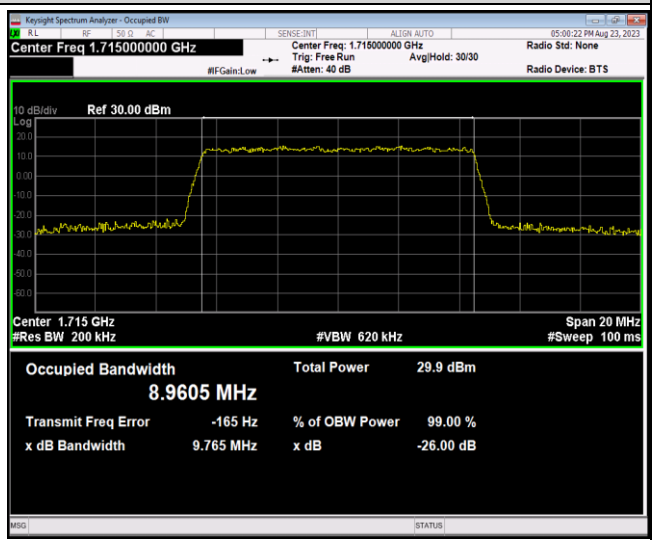

Band4-10MHz-16QAM-20175-50RB#0

Band4-10MHz-16QAM-20350-50RB#0

Band4-10MHz-64QAM-20000-50RB#0

Band4-10MHz-64QAM-20175-50RB#0

Band4-10MHz-64QAM-20350-50RB#0

Band4-15MHz-QPSK-20025-75RB#0

Band4-15MHz-QPSK-20175-75RB#0