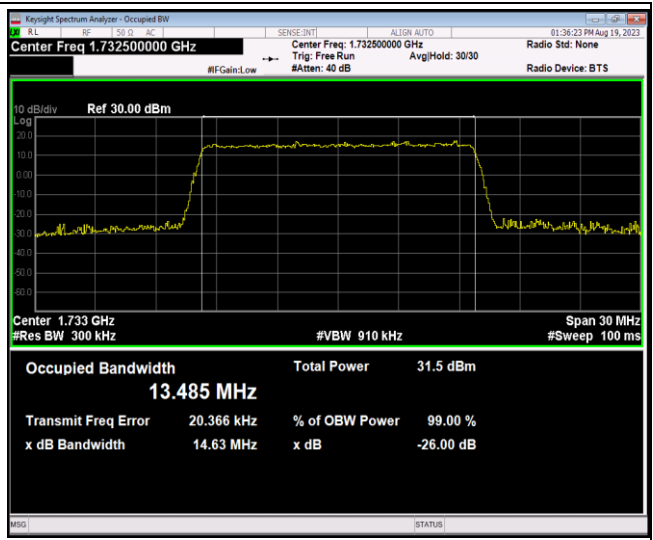

Band4-15MHz-QPSK-20175-75RB#0

Band4-15MHz-16QAM-20025-75RB#0