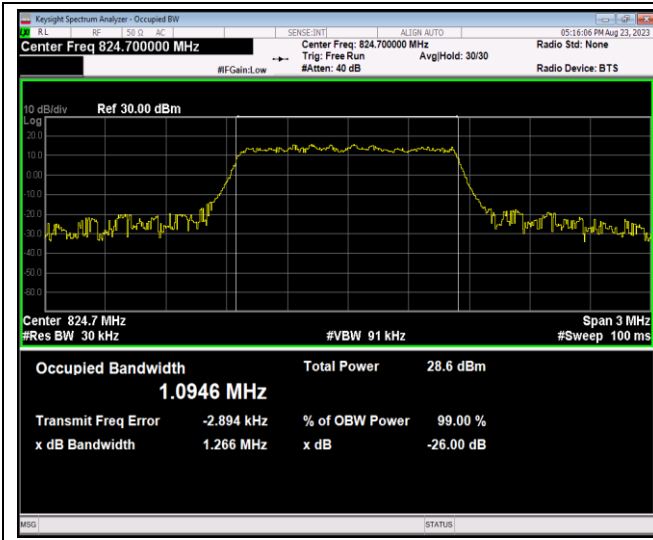

Band5-1.4MHz-64QAM-20407-6RB#0

Band5-1.4MHz-64QAM-20643-6RB#0