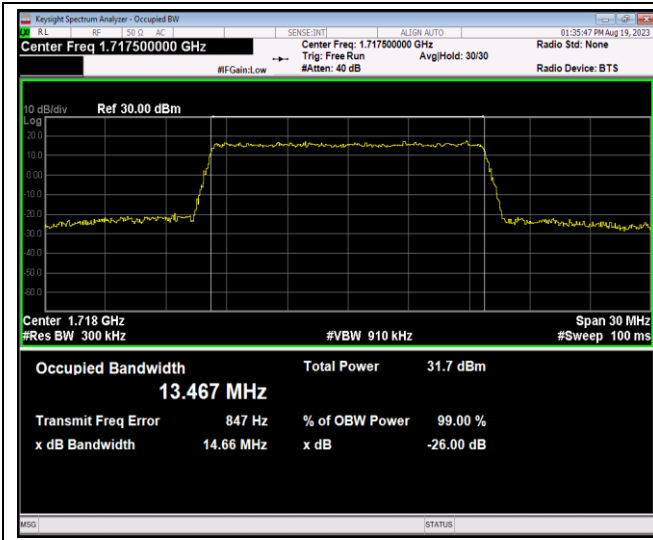

Band4-10MHz-16QAM-20175-50RB#0

Band4-10MHz-16QAM-20350-50RB#0

Band4-10MHz-64QAM-20000-50RB#0

Band4-10MHz-64QAM-20175-50RB#0

Band4-10MHz-64QAM-20350-50RB#0

Band4-15MHz-QPSK-20025-75RB#0

Band4-15MHz-QPSK-20175-75RB#0