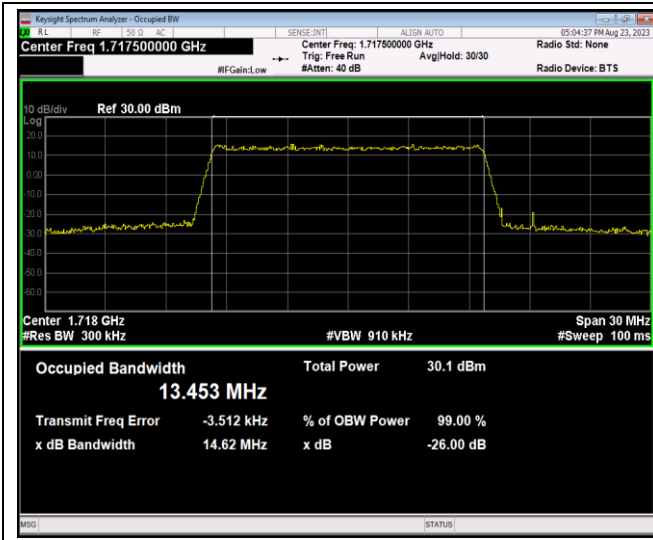

Band4-15MHz-QPSK-20325-75RB#0

Band4-15MHz-16QAM-20025-75RB#0

Band4-15MHz-16QAM-20175-75RB#0

Band4-15MHz-16QAM-20325-75RB#0

Band4-15MHz-64QAM-20025-75RB#0

Band4-15MHz-64QAM-20175-75RB#0

Band4-15MHz-64QAM-20325-75RB#0