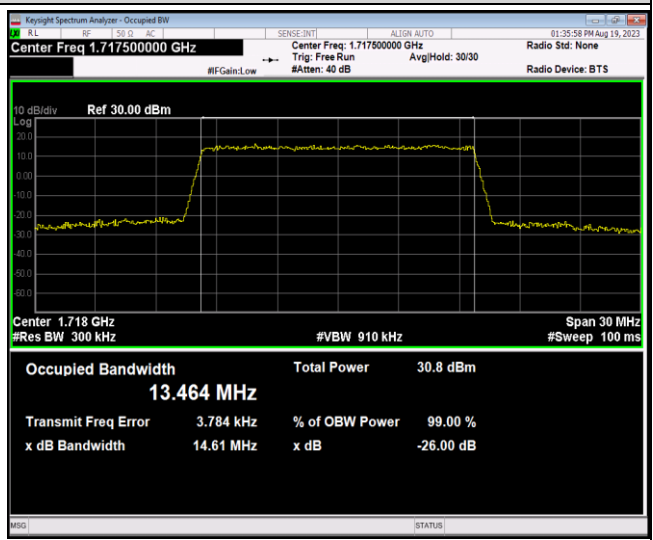

Band4-15MHz-16QAM-20025-75RB#0

Band4-15MHz-16QAM-20325-75RB#0