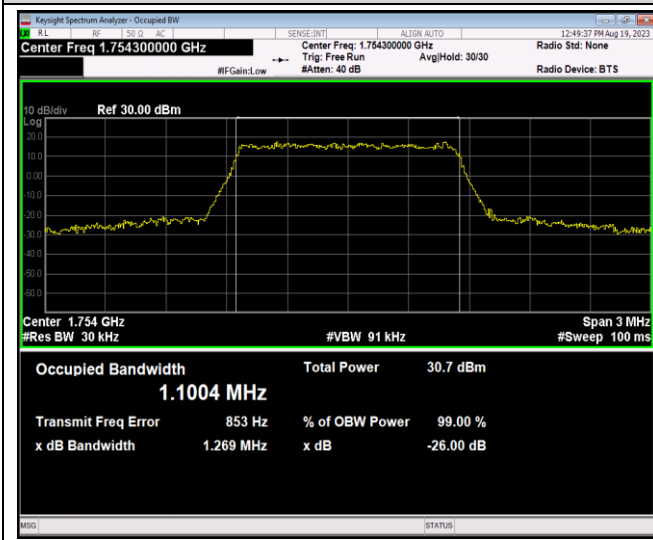

Band4-1.4MHz-QPSK-20393-6RB#0

Band4-1.4MHz-16QAM-20175-6RB#0