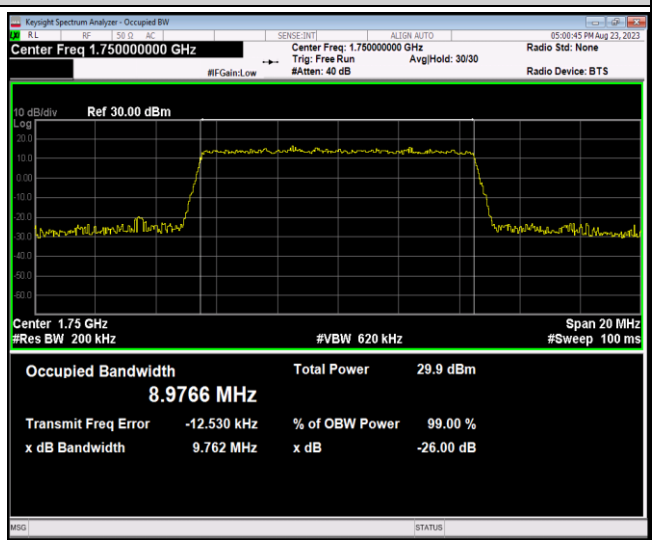

Band4-10MHz-16QAM-20175-50RB#0

Band4-10MHz-16QAM-20350-50RB#0

Band4-10MHz-64QAM-20000-50RB#0

Band4-10MHz-64QAM-20175-50RB#0

Band4-10MHz-64QAM-20350-50RB#0

Band4-15MHz-QPSK-20025-75RB#0

Band4-15MHz-QPSK-20175-75RB#0