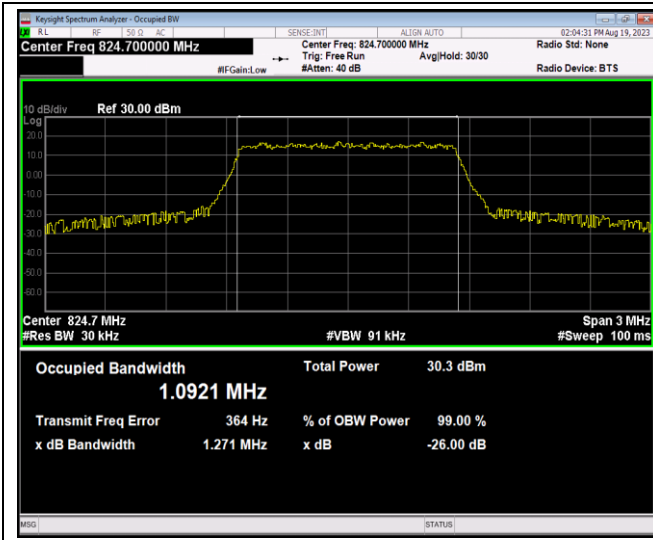

Band4-20MHz-64QAM-20175-100RB#0

Band4-20MHz-64QAM-20300-100RB#0

Band5-1.4MHz-QPSK-20407-6RB#0

Band5-1.4MHz-QPSK-20525-6RB#0

Band5-1.4MHz-QPSK-20643-6RB#0

Band5-1.4MHz-16QAM-20407-6RB#0

Band5-1.4MHz-16QAM-20525-6RB#0