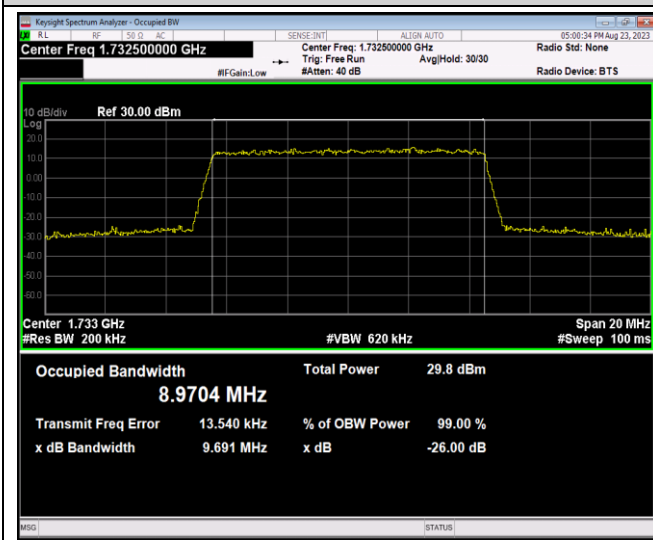

Band4-10MHz-16QAM-20175-50RB#0

Band4-10MHz-16QAM-20350-50RB#0

Band4-10MHz-64QAM-20000-50RB#0

Band4-10MHz-64QAM-20175-50RB#0

Band4-10MHz-64QAM-20350-50RB#0

Band4-15MHz-QPSK-20025-75RB#0

Band4-15MHz-QPSK-20175-75RB#0