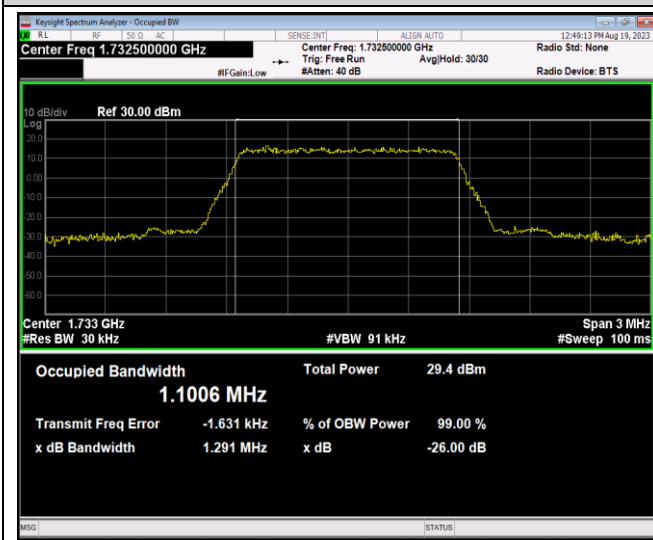

Band4-1.4MHz-16QAM-20175-6RB#0

Band4-1.4MHz-64QAM-19957-6RB#0