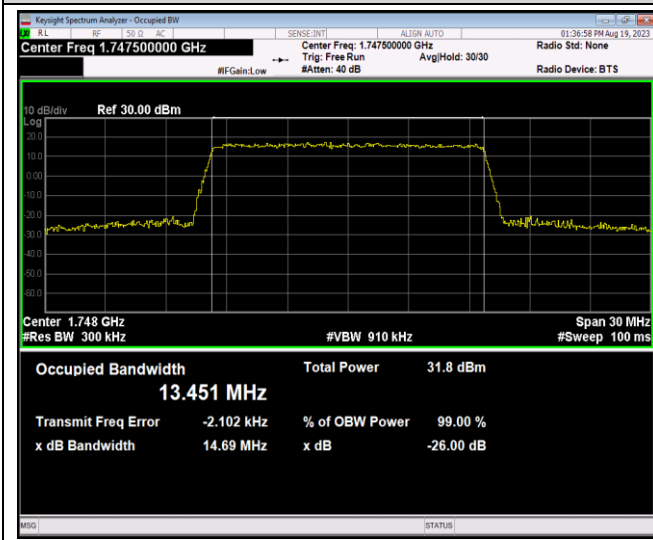

Band4-15MHz-QPSK-20325-75RB#0

Band4-15MHz-16QAM-20175-75RB#0