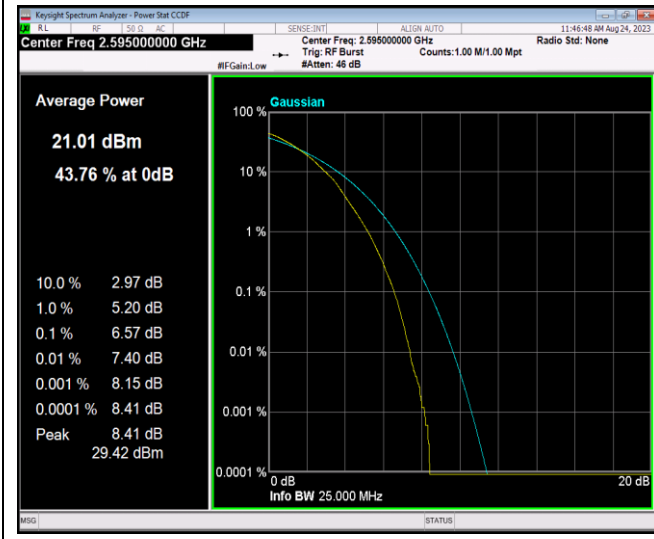

Remark: All bandwidth and all modulation had been tested, but only the worst case data displayed in this report.

Test Graphs

Band41-20MHz-64QAM-40640-100RB#0

Appendix C: 26dB Bandwidth and Occupied Bandwidth