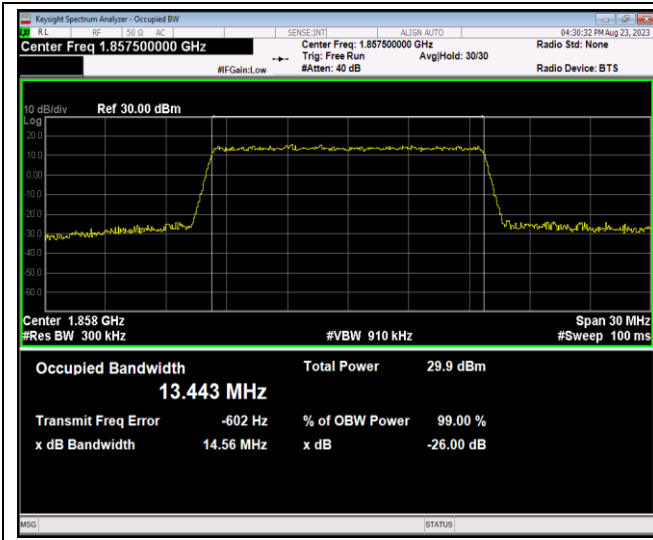

Band2-15MHz-64QAM-18675-75RB#0

Band2-15MHz-64QAM-19125-75RB#0