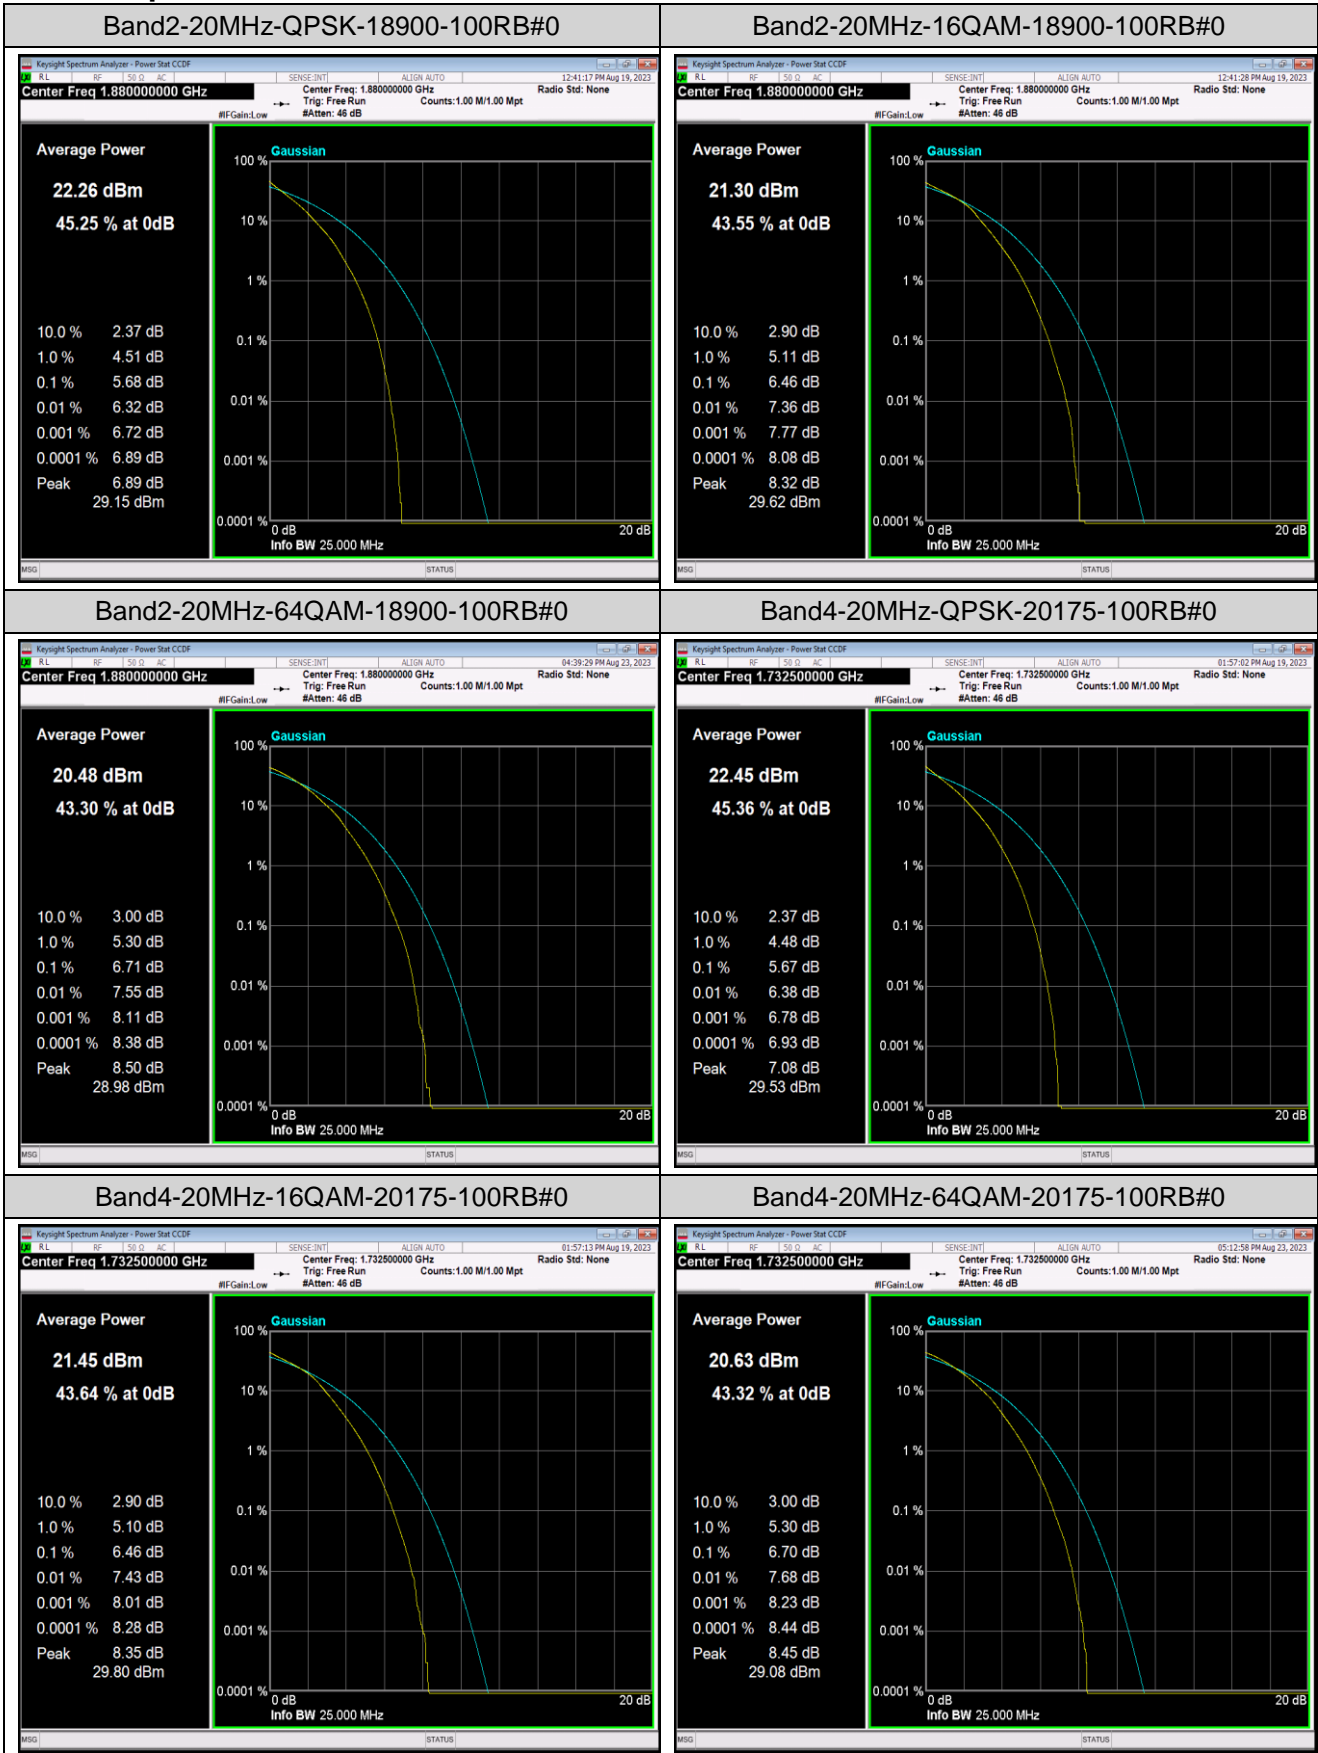

Test Graphs