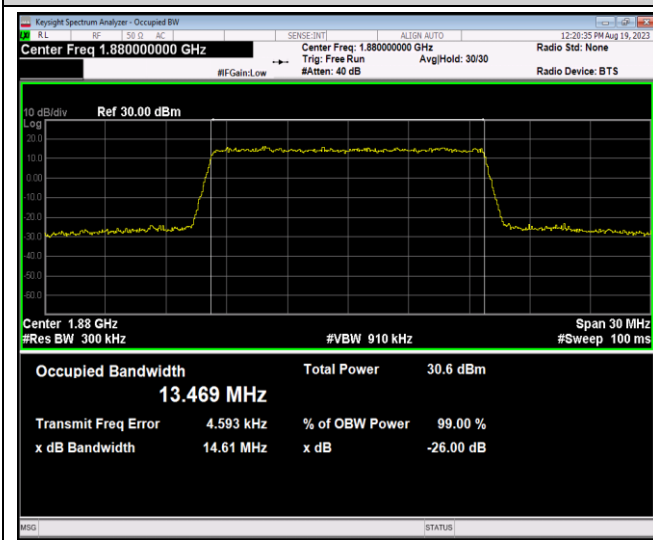

Band2-10MHz-64QAM-19150-50RB#0

Band2-15MHz-QPSK-18675-75RB#0

Band2-15MHz-QPSK-18900-75RB#0

Band2-15MHz-QPSK-19125-75RB#0

Band2-15MHz-16QAM-18675-75RB#0

Band2-15MHz-16QAM-18900-75RB#0

Band2-15MHz-16QAM-19125-75RB#0