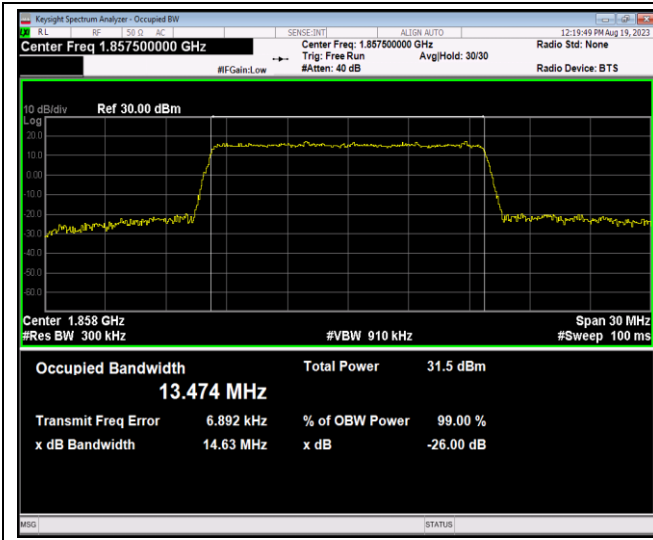

Band2-15MHz-QPSK-18675-75RB#0

Band2-15MHz-QPSK-19125-75RB#0