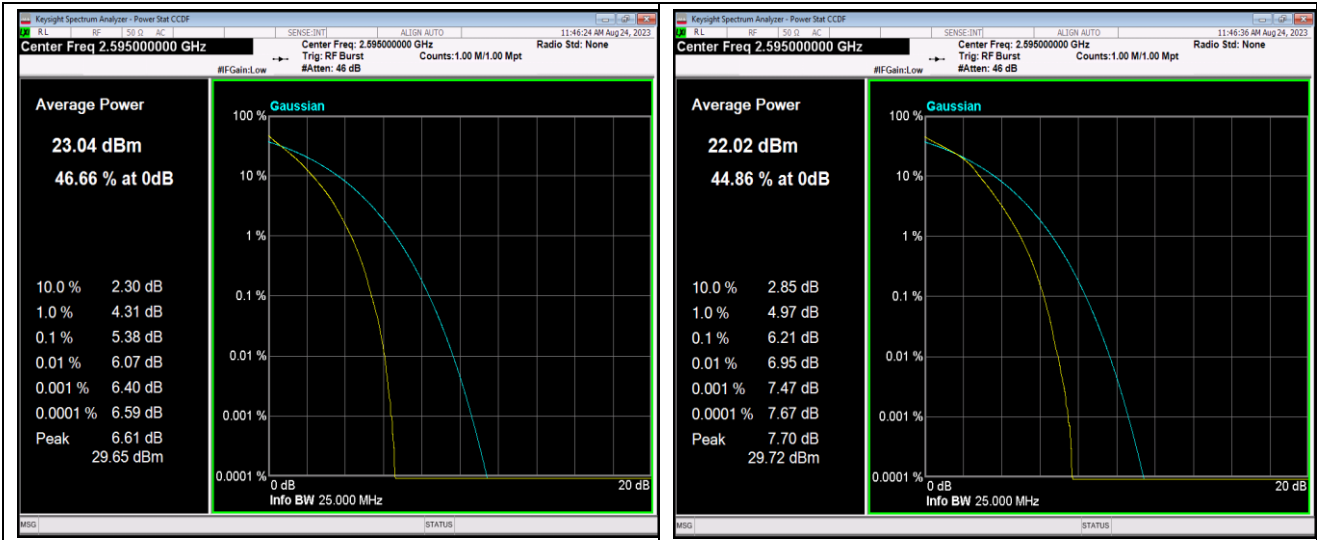

Band41-20MHz-64QAM-40640-100RB#0