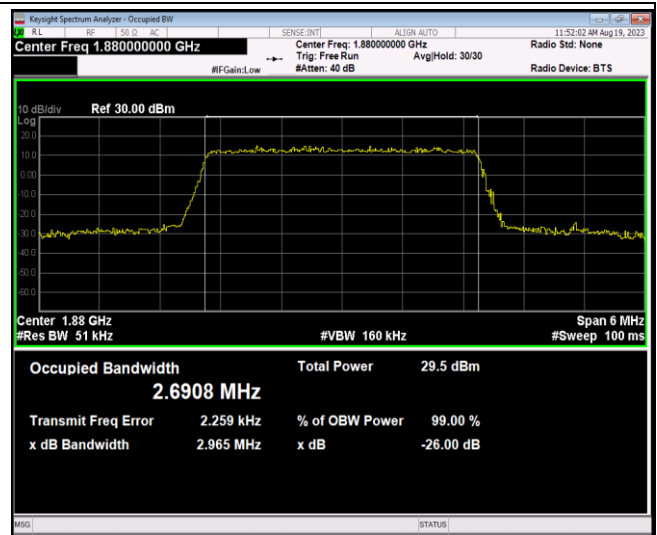

Band2-3MHz-64QAM-18615-15RB#0