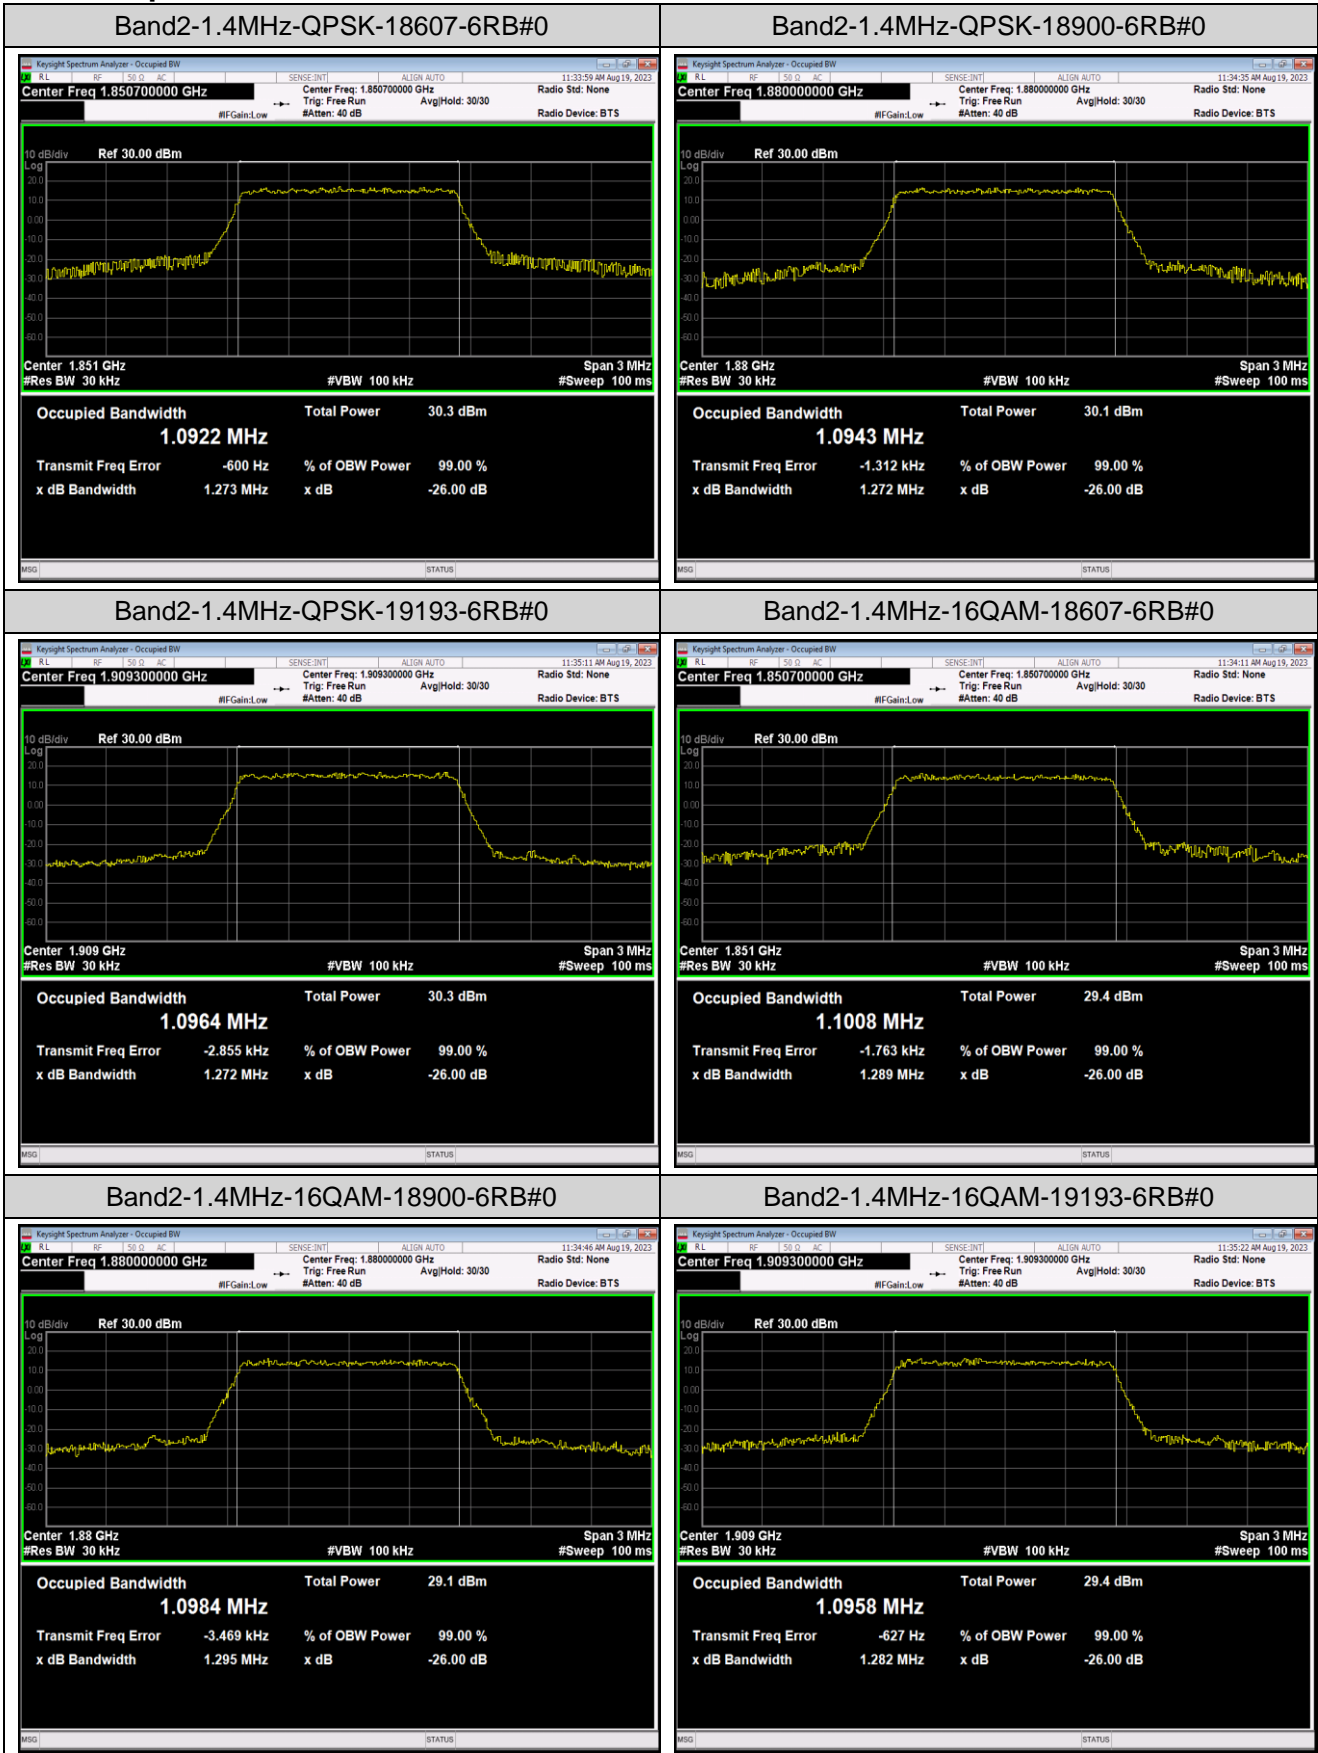

Test Graphs